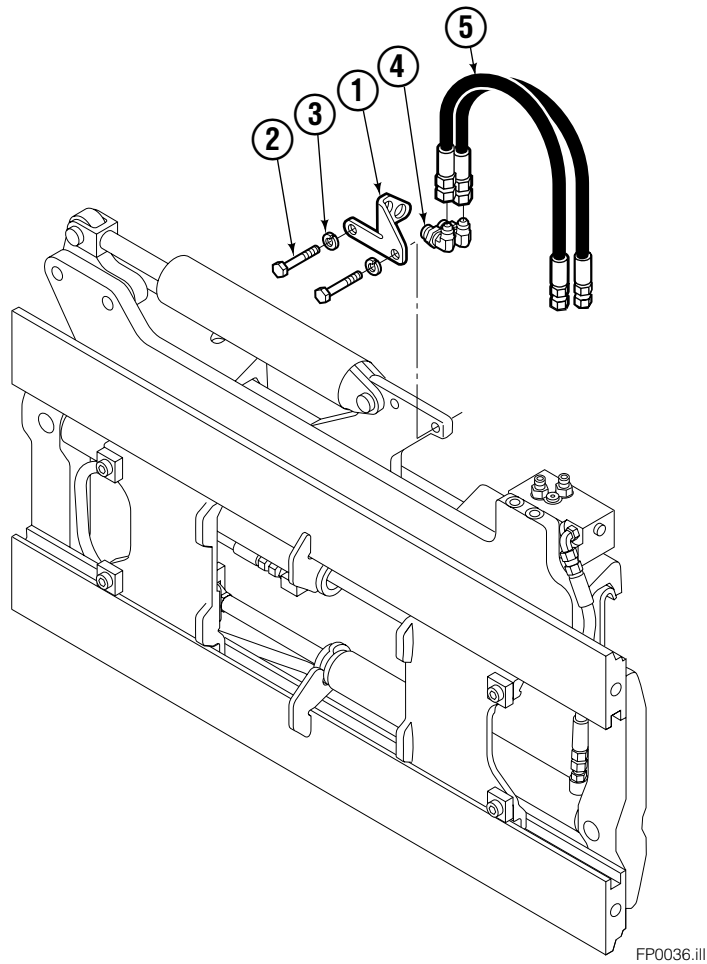

■ Carriage width.

● Included in Service Kit 684827.

Reference: 2-6140, 2-6141.

Right Hand Cylinder

FP0028.iii

55F			
REF	QTY	PART NO.	DESCRIPTION
		583952	Cylinder Assembly – 41" ■
1	1	564177	Shell – 41" ■
2	1	564185	Rod – 41" ■
3	1	685664	Retainer
4	1	685665	Piston
5	1	564193	● Rod End
6	1	5718	● Nut
7	1	636850	● Rod Wiper
8	1	646540	● Rod Seal
9	1	2718	● O-Ring
10	1	615122	● Back-up Ring
11	1	2710	● O-Ring
12	1	663728	● Piston Seal
13	1	563462	Piston Nut
14	1	563916	Retaining Ring
15	1	3137	Snap Ring
		684827	Service Kit

■ Carriage width.

● Included in Service Kit 684827.

Reference: S-6138, S-6139.

Flow Divider Group

FP0035.iii

55F			
REF	QTY	PART NO.	DESCRIPTION
		206921	Flow Divider Group
1	1	206919	Valve ■
2	1	206918	Valve Body
3	1	207301	Cartridge-Combiner
4	2	663694	Fitting, 3
5	2	617915	Fitting, 4-4
6	1	617917	Fitting, 4-4
7	1	679992	Service Kit
8	3	685105	Capscrew
9	3	678993	Lockwasher
10	2	207300	O-Ring
11	6	617915	Fitting, 4-4
12	2	617641	Fitting, 4-4
13	2	609234	Fitting, 4-4
14	1	617916	Fitting, 4-4

■ Includes items 1 through 7.

Standard Installation Group

REF	QTY	PART NO.	DESCRIPTION
		207342	Installation Group
1	1	207314	Bracket
2	2	762899	Capscrew, M10X20-8.8
3	2	681238	Lockwasher
4	2	2453	Fitting, 8-8
5	2	207578	Hose

Backrest

55F			
REF	QTY	PART NO.	DESCRIPTION
1	1	207131	Backrest – 41"x48" ■
2	4	684586	Lockwasher
3	4	200173	Capscrew

■ Width x Height.

Reference: S-3979.

Do you have questions you need answered right now? Call your nearest Cascade Parts Department. Visit us online at www.cascorp.com