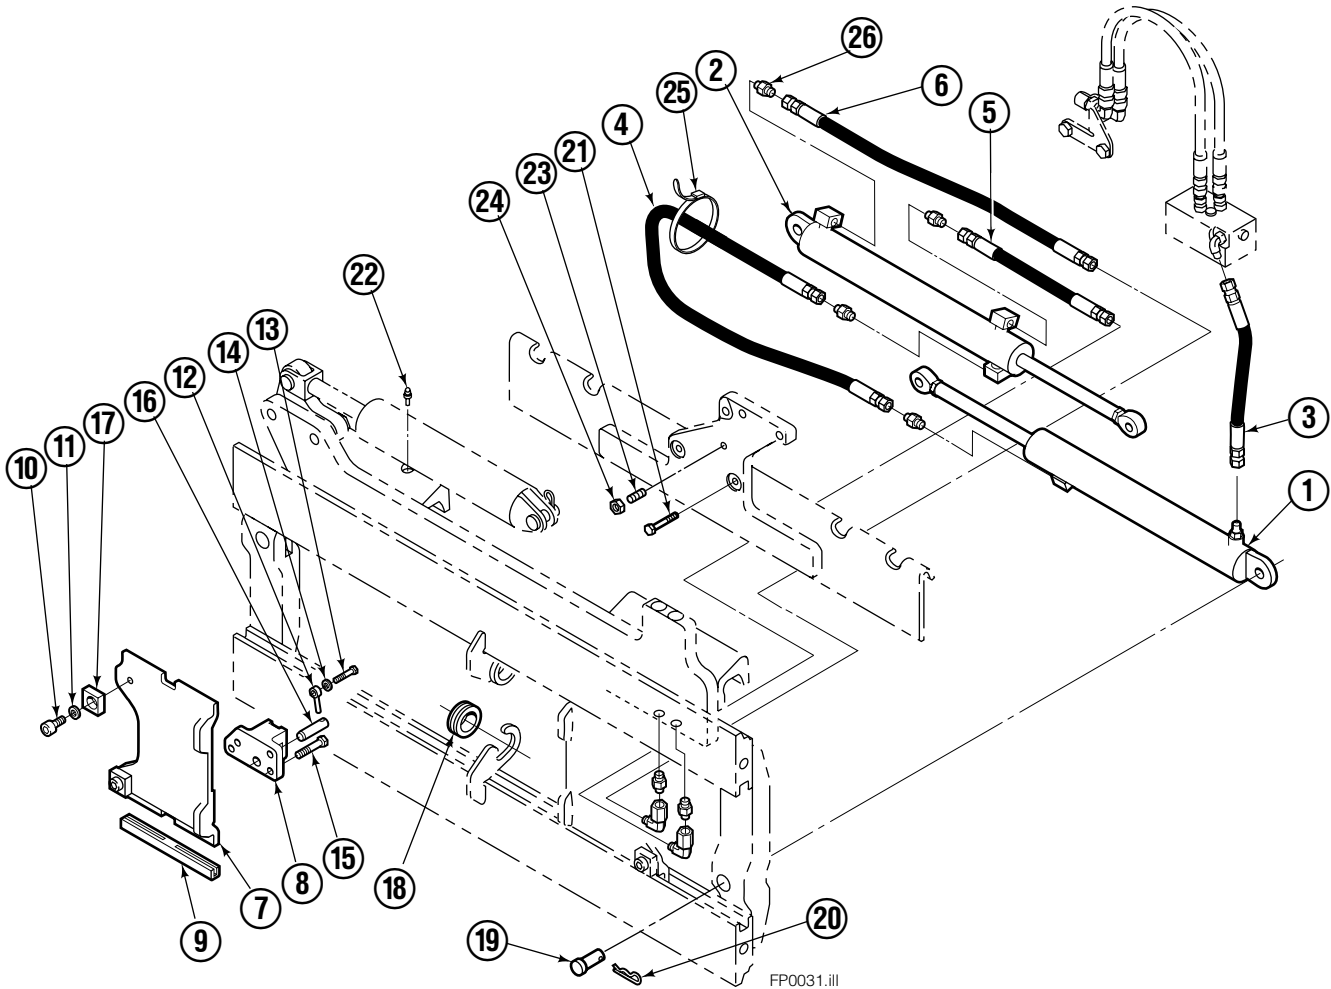

Safety Decals

Mounting Group Sideshifting

Reference:
BC-101
SK-5981
2S-3988

55F							
REF	QTY	PART NO.	DESCRIPTION	REF	QTY	PART NO.	DESCRIPTION
	●	377245	Sideshifting Mounting-41" ■	10	4	667225	Washer
1	1	377243	Frame-41" ■	11	6	766154	Capscrew, M16x2,0x40-8.8
2	1	377025	Anchor Bracket-41" ■	12	4	678990	Nut
3	2	601676	Fitting, 6-6	13	1	206909	Lug
4	1	---	Center Bearing-49" only	14	1	206910	Spacer
5	2	678525	Clevis Pin	15	2	684355	Lockwasher
6	2	672726	Hairpin Cotter	16	2	204187	Upper Bearing
7	1	675548	Cylinder Assembly ◆	17	2	207209	Lower Bearing
8	1	675550	Washer (orifice .085)	18	2	207578	Hose
9	2	204186	Lower Hook				

- Carriage width.
- Includes items 2 through 17.
- ◆ See Cylinder page for parts breakdown.

Sideshift Cylinder ITA Class III

FP0126.ill

55E			
REF	QTY	PART NO.	DESCRIPTION
		675548	Cylinder Assembly
1	1	553857	Nut
2	1	662452	■ Seal
3	1	553501	Piston
4	1	636851	■ Wiper
5	1	638247	■ Back-up Ring
6	1	675550	Washer (orifice .085 in.)
7	1	675549	Shell
8	1	553449	Rod
9	1	2785	■ O-Ring
10	1	615128	■ Back-up Ring
11	1	553500	Retainer
12	1	553856	Retaining Ring
13	1	7202	Snap Ring
14	1	641835	■ Seal
		553861	Service Kit

■ Included in Service Kit 553861.

Hydraulic/Fork Group

55F							
REF	QTY	PART NO.	DESCRIPTION	REF	QTY	PART NO.	DESCRIPTION
		●375335	Hydraulic Group-41" ■	13	2	763169	Capscrew
		□206912	Fork Group	14	2	680217	Lockwasher
◆1	1	583944	Cylinder Assembly L. H. 41" ■	15	8	206924	Capscrew
▼2	1	583952	Cylinder Assembly R. H. 41" ■	16	2	206925	Pin
3	1	375369	Hose-41" ■	17	4	207552	Block
4	1	207568	Hose-41" ■	18	2	206916	Grommet
5	1	207565	Hose	19	2	206926	Clevis Pin
6	1	207569	Hose-41" ■	20	2	207210	Hairpin Cotter
7	2	207208	Fork Carrier	21	2	768551	Capscrew
8	2	206914	Lug	22	2	7403	Grease Fitting
9	4	206915	Bearing	23	1	768753	Setscrew
10	4	206922	Capscrew	24	1	207211	Jam Nut
11	4	678991	Lockwasher	25	1	200008	Cable Tie
12	2	206923	Eyebolt	26	6	617915	Fitting, 4-4