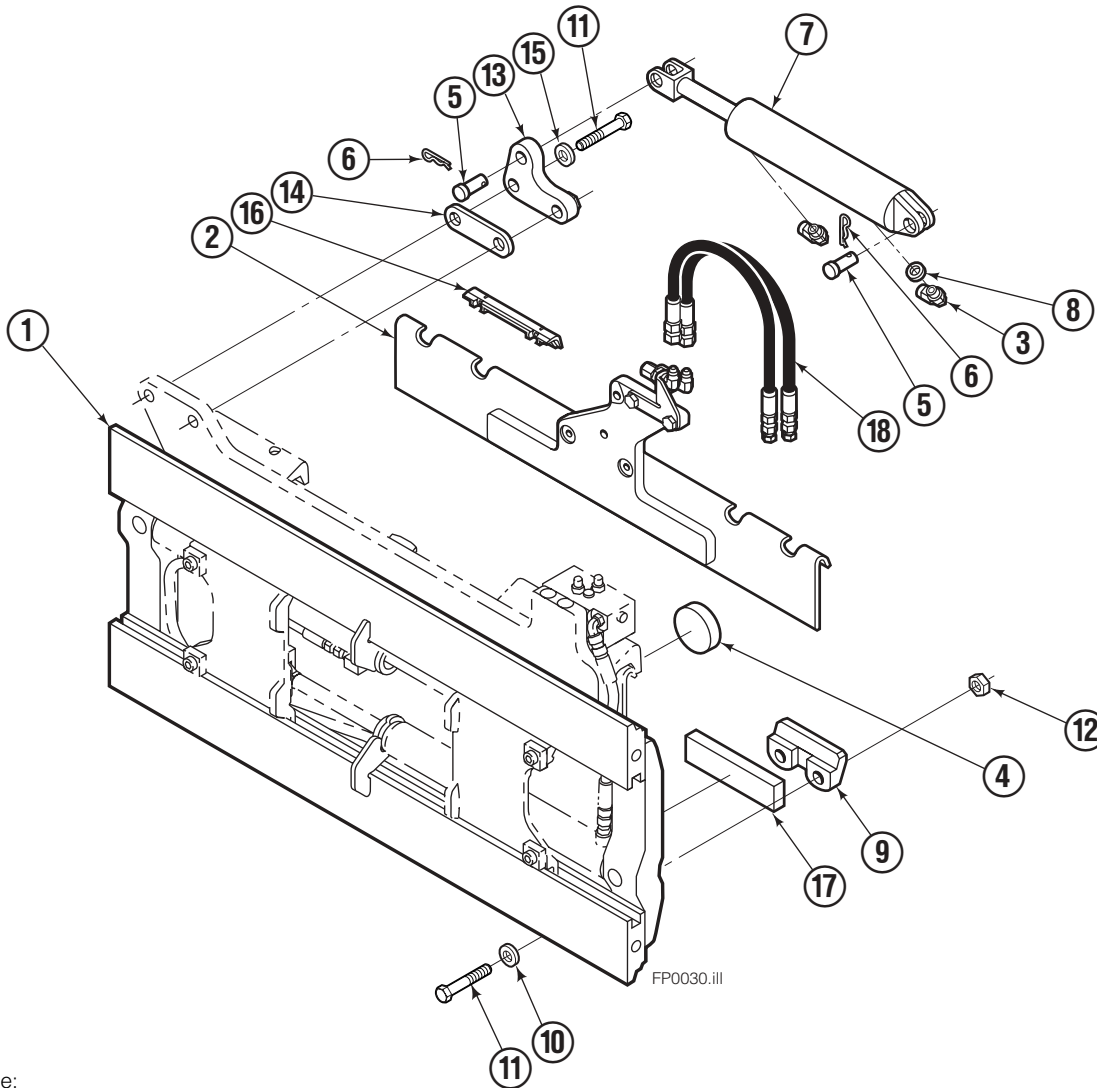

Safety Decals

Mounting Group Sideshifting

Reference:
BC-101
SK-5981
2S-3988

55F							
REF	QTY	PART NO.	DESCRIPTION	REF	QTY	PART NO.	DESCRIPTION
	●	377245	Sideshifting Mounting-41" ■	10	4	667225	Washer
1	1	377243	Frame-41" ■	11	6	766154	Capscrew, M16x2,0x40-8.8
2	1	377025	Anchor Bracket-41" ■	12	4	678990	Nut
3	2	601676	Fitting, 6-6	13	1	206909	Lug
4	1	---	Center Bearing-49" only	14	1	206910	Spacer
5	2	678525	Clevis Pin	15	2	684355	Lockwasher
6	2	672726	Hairpin Cotter	16	2	204187	Upper Bearing
7	1	675548	Cylinder Assembly ◆	17	2	207209	Lower Bearing
8	1	675550	Washer (orifice .085)	18	2	207578	Hose
9	2	204186	Lower Hook				

- Carriage width.
- Includes items 2 through 17.
- ◆ See Cylinder page for parts breakdown.

Sideshift Cylinder ITA Class III

FP0126.ill

55E			
REF	QTY	PART NO.	DESCRIPTION
		675548	Cylinder Assembly
1	1	553857	Nut
2	1	662452	■ Seal
3	1	553501	Piston
4	1	636851	■ Wiper
5	1	638247	■ Back-up Ring
6	1	675550	Washer (orifice .085 in.)
7	1	675549	Shell
8	1	553449	Rod
9	1	2785	■ O-Ring
10	1	615128	■ Back-up Ring
11	1	553500	Retainer
12	1	553856	Retaining Ring
13	1	7202	Snap Ring
14	1	641835	■ Seal
		553861	Service Kit

■ Included in Service Kit 553861.

Hydraulic/Fork Group

55F							
REF	QTY	PART NO.	DESCRIPTION	REF	QTY	PART NO.	DESCRIPTION
		●375335	Hydraulic Group-41" ■	13	2	763169	Capscrew
		□206912	Fork Group	14	2	680217	Lockwasher
◆1	1	583944	Cylinder Assembly L. H. 41" ■	15	8	206924	Capscrew
▼2	1	583952	Cylinder Assembly R. H. 41" ■	16	2	206925	Pin
3	1	375369	Hose-41" ■	17	4	207552	Block
4	1	207568	Hose-41" ■	18	2	206916	Grommet
5	1	207565	Hose	19	2	206926	Clevis Pin
6	1	207569	Hose-41" ■	20	2	207210	Hairpin Cotter
7	2	207208	Fork Carrier	21	2	768551	Capscrew
8	2	206914	Lug	22	2	7403	Grease Fitting
9	4	206915	Bearing	23	1	768753	Setscrew
10	4	206922	Capscrew	24	1	207211	Jam Nut
11	4	678991	Lockwasher	25	1	200008	Cable Tie
12	2	206923	Eyebolt	26	6	617915	Fitting, 4-4