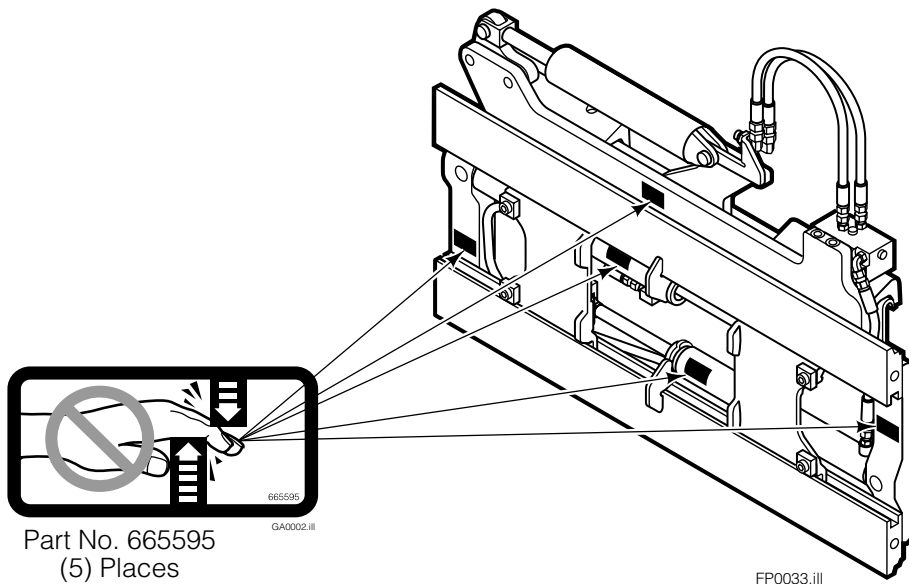

Safety Decals

Mounting Group Sideshifting

Reference:
BC-101
SK-5981
2S-3988

55F							
REF	QTY	PART NO.	DESCRIPTION	REF	QTY	PART NO.	DESCRIPTION
	●	377245	Sideshifting Mounting-41" ■	10	4	667225	Washer
1	1	377243	Frame-41" ■	11	6	766154	Capscrew, M16x2,0x40-8.8
2	1	377025	Anchor Bracket-41" ■	12	4	678990	Nut
3	2	601676	Fitting, 6-6	13	1	206909	Lug
4	1	---	Center Bearing-49" only	14	1	206910	Spacer
5	2	678525	Clevis Pin	15	2	684355	Lockwasher
6	2	672726	Hairpin Cotter	16	2	204187	Upper Bearing
7	1	675548	Cylinder Assembly ◆	17	2	207209	Lower Bearing
8	1	675550	Washer (orifice .085)	18	2	207578	Hose
9	2	204186	Lower Hook				