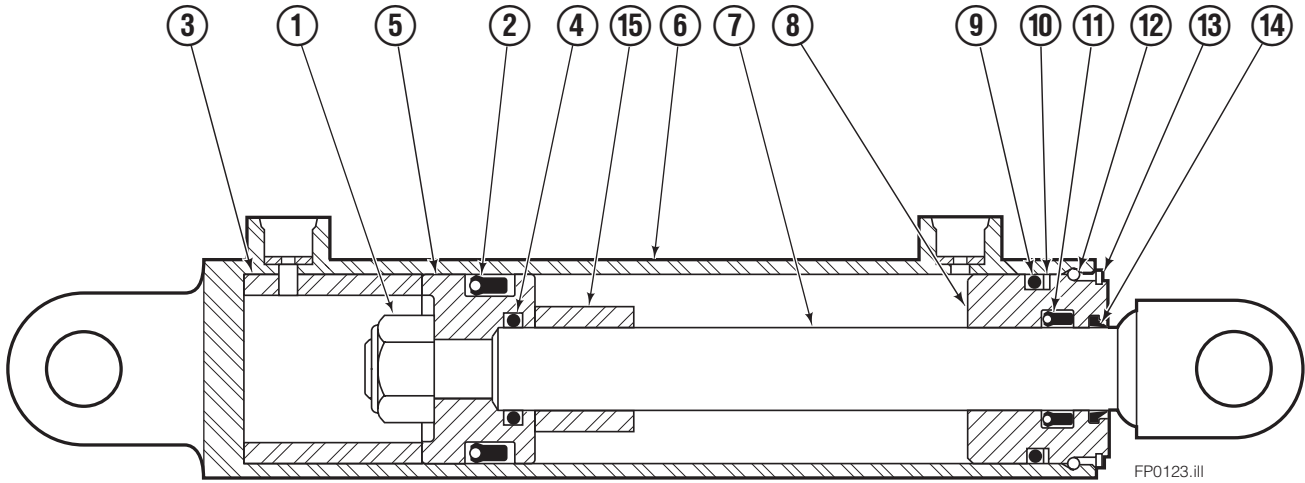

Sideshift Cylinder

FP0123.ill

REF	QTY	PART NO.	DESCRIPTION
		686243	Cylinder Assembly
1	1	561012	Nut
■ 2	1	662457	Seal
3	1	564562	Spacer – Head
■ 4	1	2718	O-Ring
5	1	561427	Piston
6	1	561419	Shell
7	1	561422	Rod
8	1	561428	Retainer
■ 9	1	2791	O-Ring
■ 10	1	615134	Back-up Ring
■ 11	1	662449	Seal
12	1	561429	Retaining Ring
13	1	7215	Snap Ring
■ 14	1	626468	Wiper
15	1	---	Spacer – Rod
		561430	Service Kit

■ Included in Service Kit 561430.

Ref: S-6053, S-6054