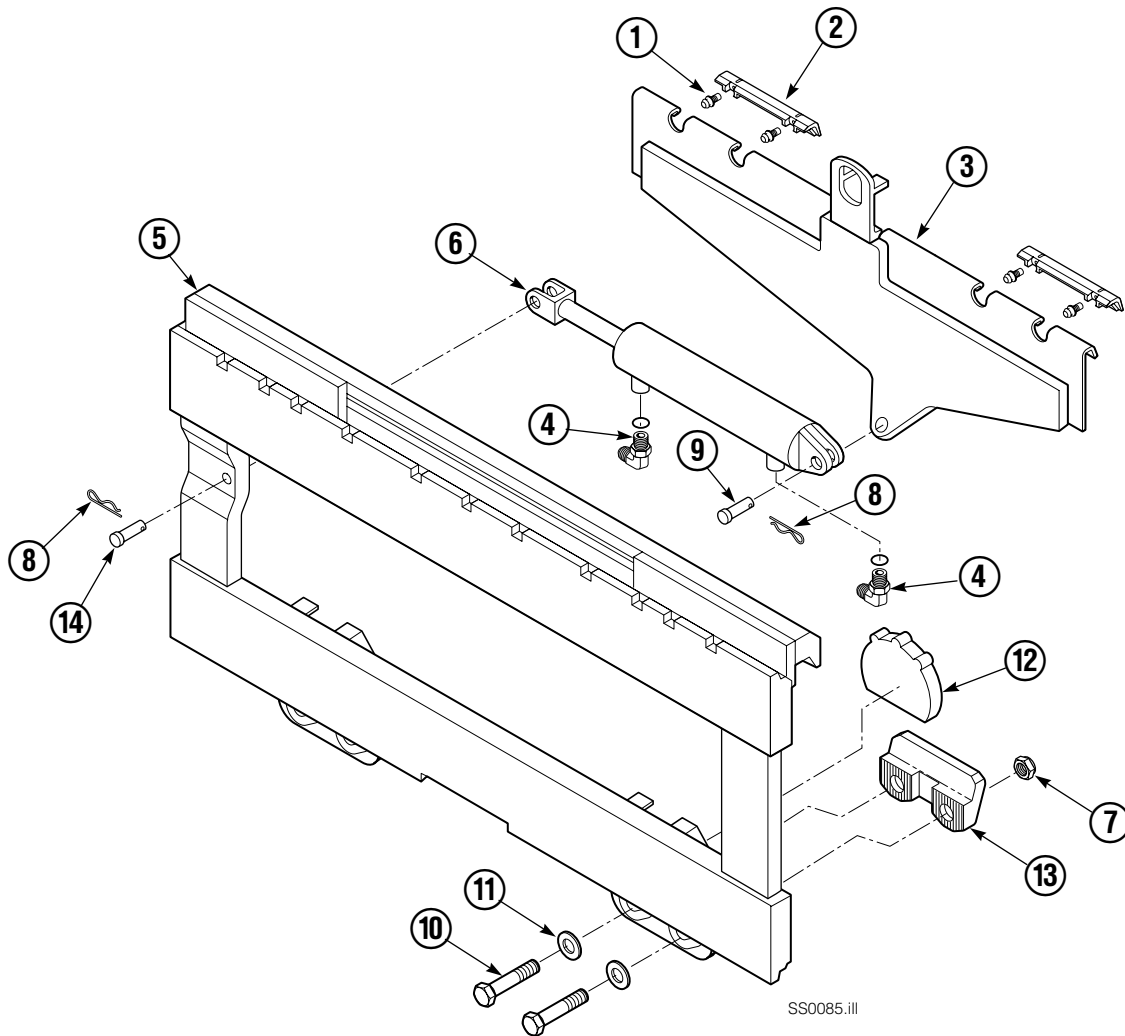

# Safety Decals

55D	
PART NO.	DESCRIPTION
679150	'No Step' Decal
221906	'Pinch Point' Decal

# Sideshifter Group

150D			
REF	QTY	PART NO.	DESCRIPTION
		686285	Sideshifter Assembly
1	4	7403	Grease Fitting
2	2	672018	Bearing Segment
3	1	686238	Anchor Bracket
4	2	601676	Fitting, 6-6
5	1	■	Faceplate
6	1	686243	Cylinder Assembly ▲
7	4	553857	Nut
8	2	686217	Cotter Pin
9	1	686215	Clevis Pin
10	4	638601	Capscrew, 5/8 NC x 2.00 GR5
11	4	667225	Washer
12	2	676650	Lower Bearing
13	2	678034	Lower Hook
14	1	686214	Clevis Pin
		672022	Service Kit – Items 1&2
		675856	Service Kit – Item 12