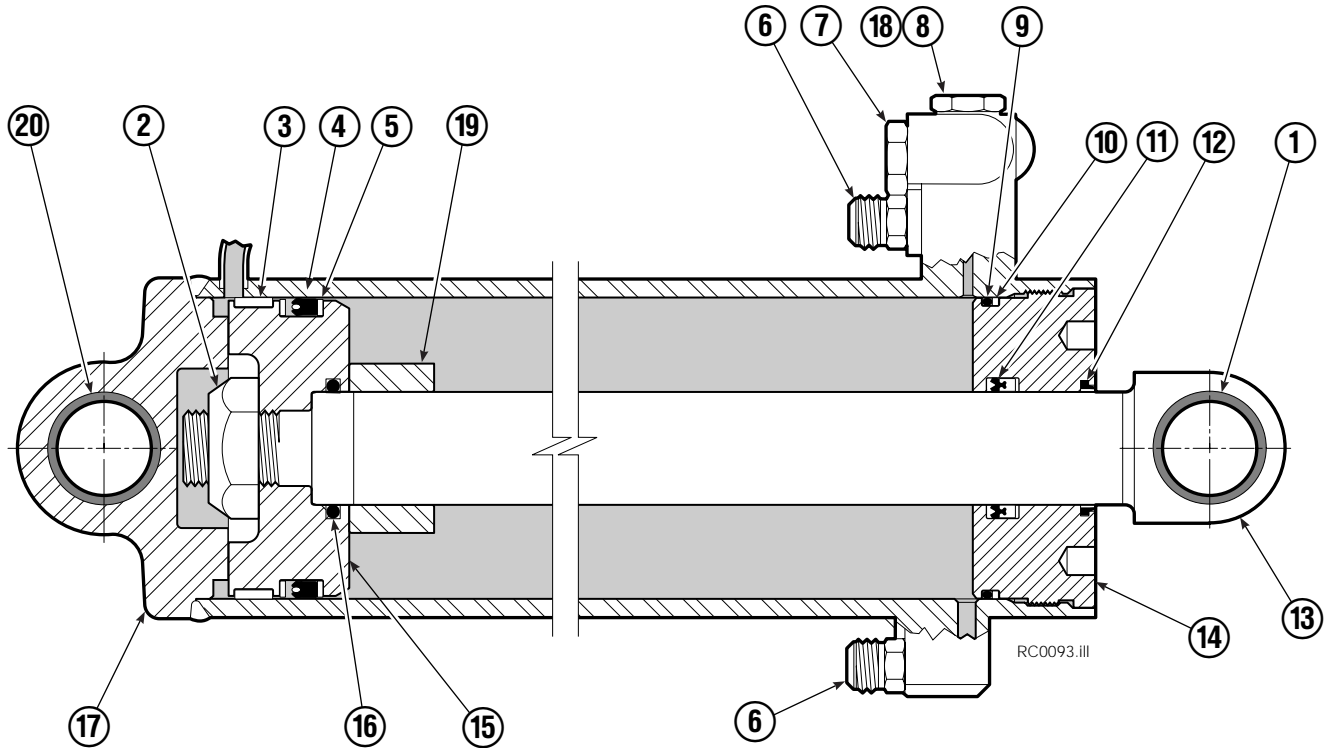

Short Arm Cylinder

REF	QTY	PART NO.	DESCRIPTION
		555156	Cylinder Assembly
1	1	674840	Bearing
2	1	560997	Nut
◆3	1	660767	Bearing
◆4	1	662460	Seal
◆5	2	638293	Back-Up Ring
6	2	604511	Fitting, 6-6
7	1	556852	Fitting, 4
8	1	557212	Check Valve
◆9	1	2797	O-Ring
◆10	1	615140	Back-Up Ring
◆11	1	554598	Seal
◆12	1	564930	Wiper
13	1	555240	Rod
14	1	555207	Retainer
15	1	555226	Piston
◆16	1	2722	O-Ring
17	1	555239	Shell
18	1	667516	Check Valve Service Kit
19	1	-	Spacer
20	2	674840	Bearing
21	1	672909	Seal Loader
		555227	Service Kit

◆ Included in Service Kit 555227.

Ref: S-5306, S-5561