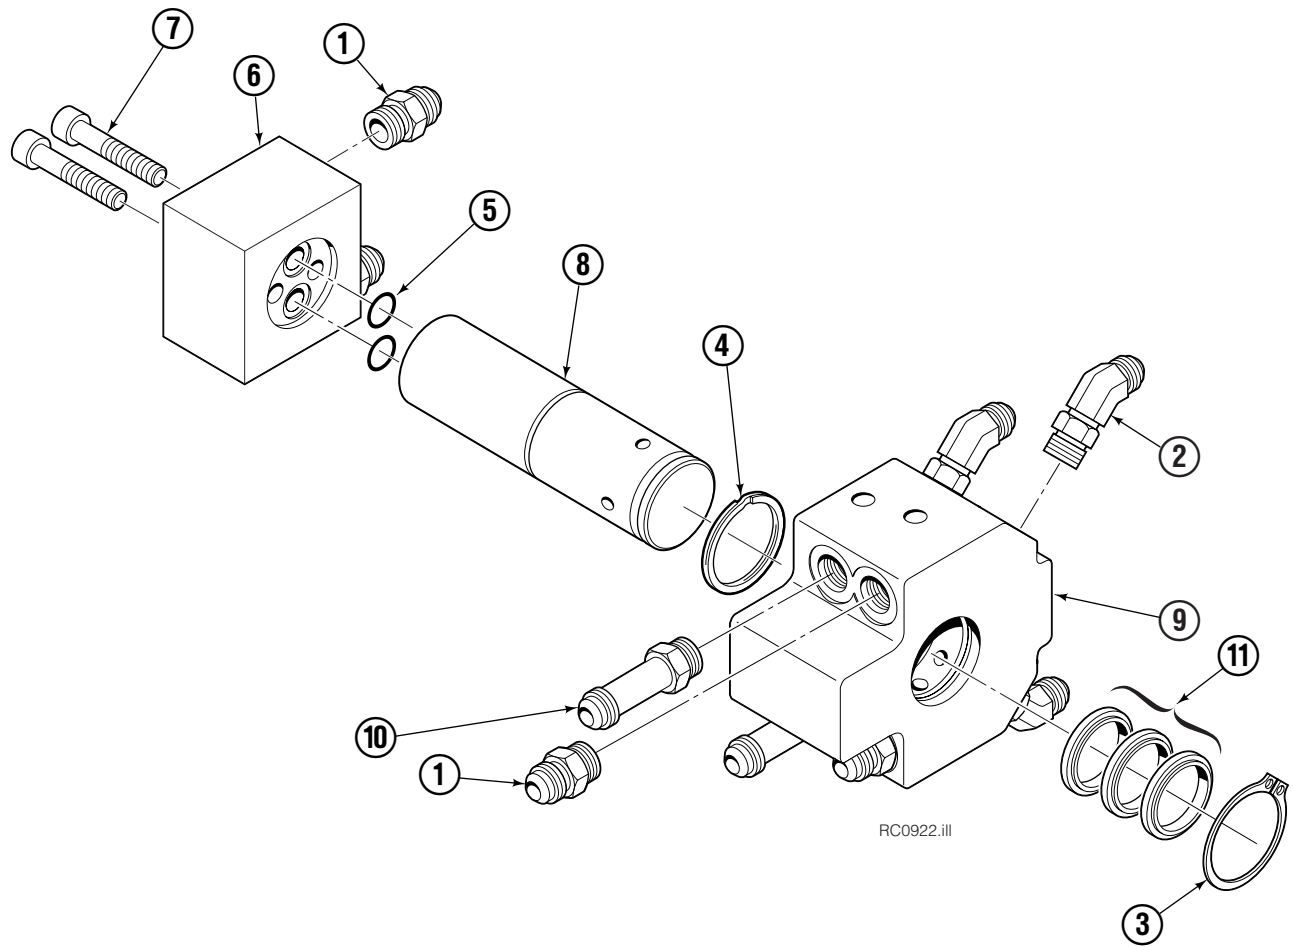

Reference: SK-4962.

Hosing Group

45F			
REF	QTY	PART NO.	DESCRIPTION
		223453	Hosing Group
1	8	680115	Hose, 43.75 in.
2	1	222670	Revolving Connection ▲
3	4	673416	Segment
4	4	680113	Insert
5	2	645565	Shoulder Bolt
6	2	209019	Washer, M12
7	2	208764	Grommet

▲ See Revolving Connection page for parts breakdown.
Reference: Common Parts 223452.

Revolving Connection

RC0922.iii

REF	QTY	PART NO.	DESCRIPTION
		222670	Revolving Connection
1	4	604511	Fitting, 6-6
2	4	611302	Fitting, 6-6
3	1	3138	Snap Ring
4	1	7341	Snap Ring
5	2	564448	O-Ring
6	1	222673	End Block
7	2	768796	Capscrew, M8 x 35
8	1	222674	Shaft
9	1	222671	Body
10	2	605743	Fitting Adapter, 6-6
11	3	214649	Seal
		222679	Service Kit

Short Arm Cylinder

REF	QTY	PART NO.	DESCRIPTION
		555156	Cylinder Assembly
1	1	674840	Bearing
2	1	560997	Nut
◆3	1	660767	Bearing
◆4	1	662460	Seal
◆5	2	638293	Back-Up Ring
6	2	604511	Fitting, 6-6
7	1	556852	Fitting, 4
8	1	557212	Check Valve
◆9	1	2797	O-Ring
◆10	1	615140	Back-Up Ring
◆11	1	554598	Seal
◆12	1	564930	Wiper
13	1	555240	Rod
14	1	555207	Retainer
15	1	555226	Piston
◆16	1	2722	O-Ring
17	1	555239	Shell
18	1	667516	Check Valve Service Kit
19	1	-	Spacer
20	2	674840	Bearing
21	1	672909	Seal Loader
		555227	Service Kit