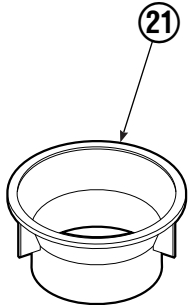

▲ See Revolving Connection page for parts breakdown.
Reference: Common Parts 223452.

Revolving Connection

RC0922.iii

REF	QTY	PART NO.	DESCRIPTION
		222670	Revolving Connection
1	4	604511	Fitting, 6-6
2	4	611302	Fitting, 6-6
3	1	3138	Snap Ring
4	1	7341	Snap Ring
5	2	564448	O-Ring
6	1	222673	End Block
7	2	768796	Capscrew, M8 x 35
8	1	222674	Shaft
9	1	222671	Body
10	2	605743	Fitting Adapter, 6-6
11	3	214649	Seal
		222679	Service Kit

Short Arm Cylinder

REF	QTY	PART NO.	DESCRIPTION
		555156	Cylinder Assembly
1	1	674840	Bearing
2	1	560997	Nut
◆3	1	660767	Bearing
◆4	1	662460	Seal
◆5	2	638293	Back-Up Ring
6	2	604511	Fitting, 6-6
7	1	556852	Fitting, 4
8	1	557212	Check Valve
◆9	1	2797	O-Ring
◆10	1	615140	Back-Up Ring
◆11	1	554598	Seal
◆12	1	564930	Wiper
13	1	555240	Rod
14	1	555207	Retainer
15	1	555226	Piston
◆16	1	2722	O-Ring
17	1	555239	Shell
18	1	667516	Check Valve Service Kit
19	1	-	Spacer
20	2	674840	Bearing
21	1	672909	Seal Loader
		555227	Service Kit

◆ Included in Service Kit 555227.

Ref: S-5306, S-5561

Long Arm Cylinder

REF	QTY	PART NO.	DESCRIPTION
		555153	Cylinder Assembly
1	1	674840	Bearing
2	1	560997	Nut
◆3	1	660767	Bearing
◆4	1	662460	Seal
◆5	2	638293	Back-Up Ring
6	2	604511	Fitting, 6-6
7	1	556852	Fitting, 4
8	1	557212	Check Valve
◆9	1	2797	O-Ring
◆10	1	615140	Back-Up Ring
◆11	1	554598	Seal
◆12	1	564930	Wiper
13	1	555220	Rod
14	1	555207	Retainer
15	1	555226	Piston
◆16	1	2722	O-Ring
17	1	555219	Shell
18	1	667516	Check Valve Service Kit
19	1	-	Spacer
20	2	674840	Bearing
21	1	672909	Seal Loader
		555227	Service Kit