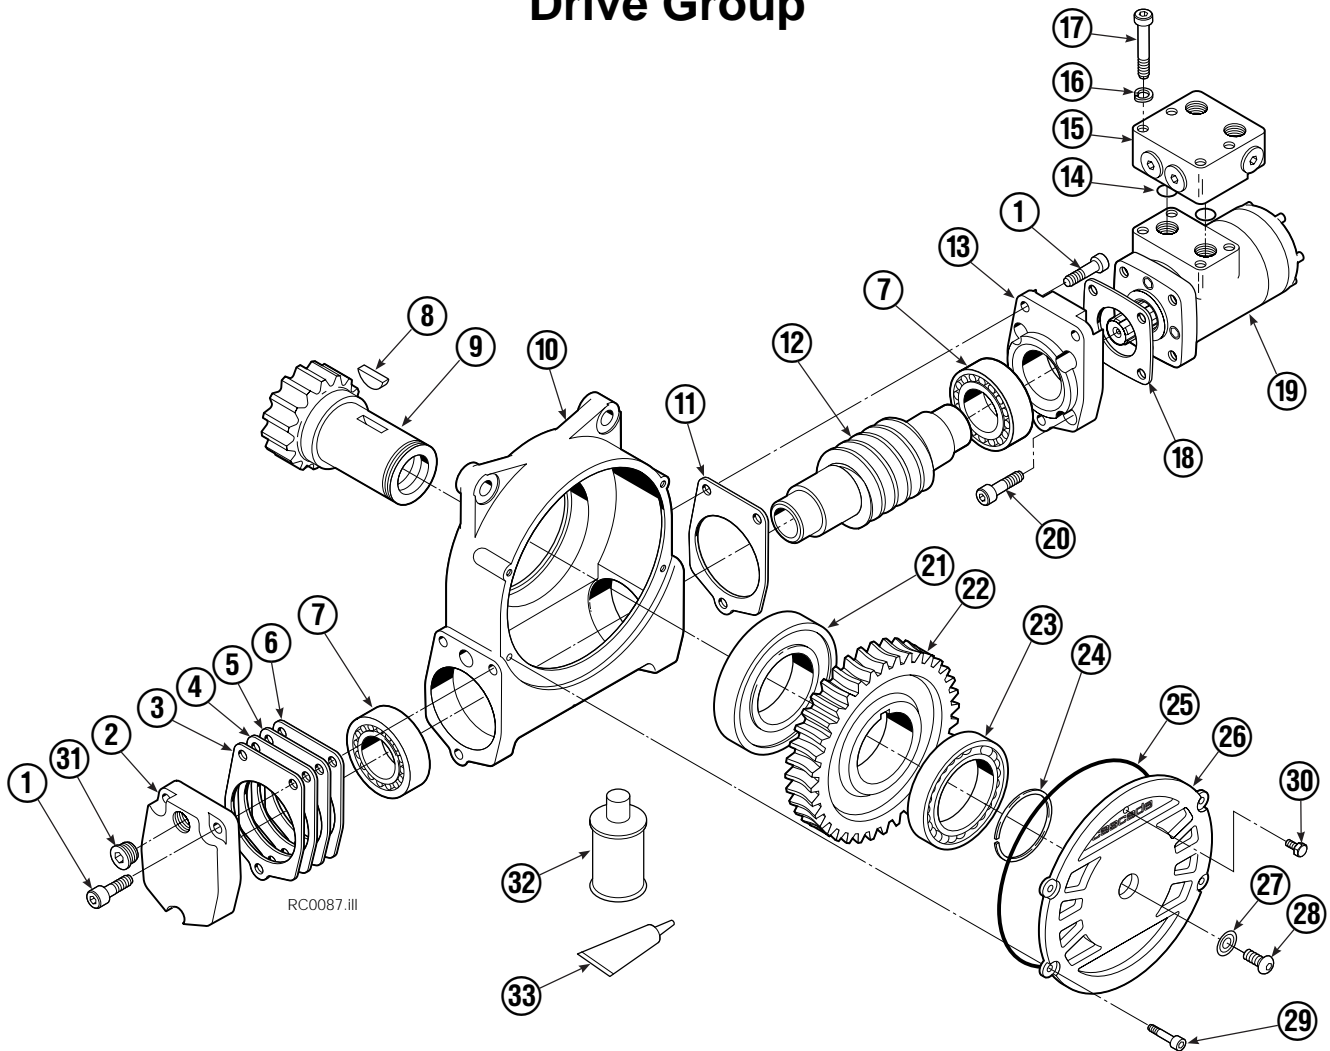

Drive Group

60F							
REF	QTY	PART NO.	DESCRIPTION	REF	QTY	PART NO.	DESCRIPTION
		795491	Drive Group with 2.8 c.i. Motor	19	1	206392	Drive Motor – 2.8 c.i.
1	6	769570	Capscrew, M12 x 25	20	4	4468	Capscrew, 3/8 NC x .75 GR8
2	1	676855	Cover	21	1	670580	Bearing
3	●	674513	Shim – .005" (blue)	22	1	675609	Worm Gear
4	●	670574	Shim – .010" (brown)	23	1	670581	Bearing
5	●	671757	Shim – .015" (pink)	24	1	7214	Snap Ring
6	●	671758	Shim – .020" (yellow)	25	1	643423	O-Ring
7	2	670579	Bearing	26	1	775552	Cover
8	1	670582	Key	27	1	783609	Seal
9	1	670506	Pinion	28	1	783608	Capscrew, M12 x 16
10	1	775551	Housing	29	4	200882	Capscrew, M8 x 20
11	1	686465	Gasket	30	1	644010	Relief Fitting
12	1	675608	Worm	31	1	604510	Fitting, 6
13	1	775553	Adapter	32	1	656300	Gear Box Lube – 48 oz.
14	2	2705	O-Ring	33	1	668184	Sealant
15	1	670549	Check Valve ▲			670578	Shim Service Kit (items 3-6,25,33)
16	4	6444	Lockwasher			675637	Bearing Service Kit (items 21 & 33)
17	4	607059	Capscrew, 5/16 NC x 1.75 GR8			675638	Bearing Service Kit (items 3-7,25)
18	1	670575	Gasket			685227	Motor Kit-4.5 (items 4,14,18)

● Quantity as required.

▲ See Check Valve page for parts breakdown.