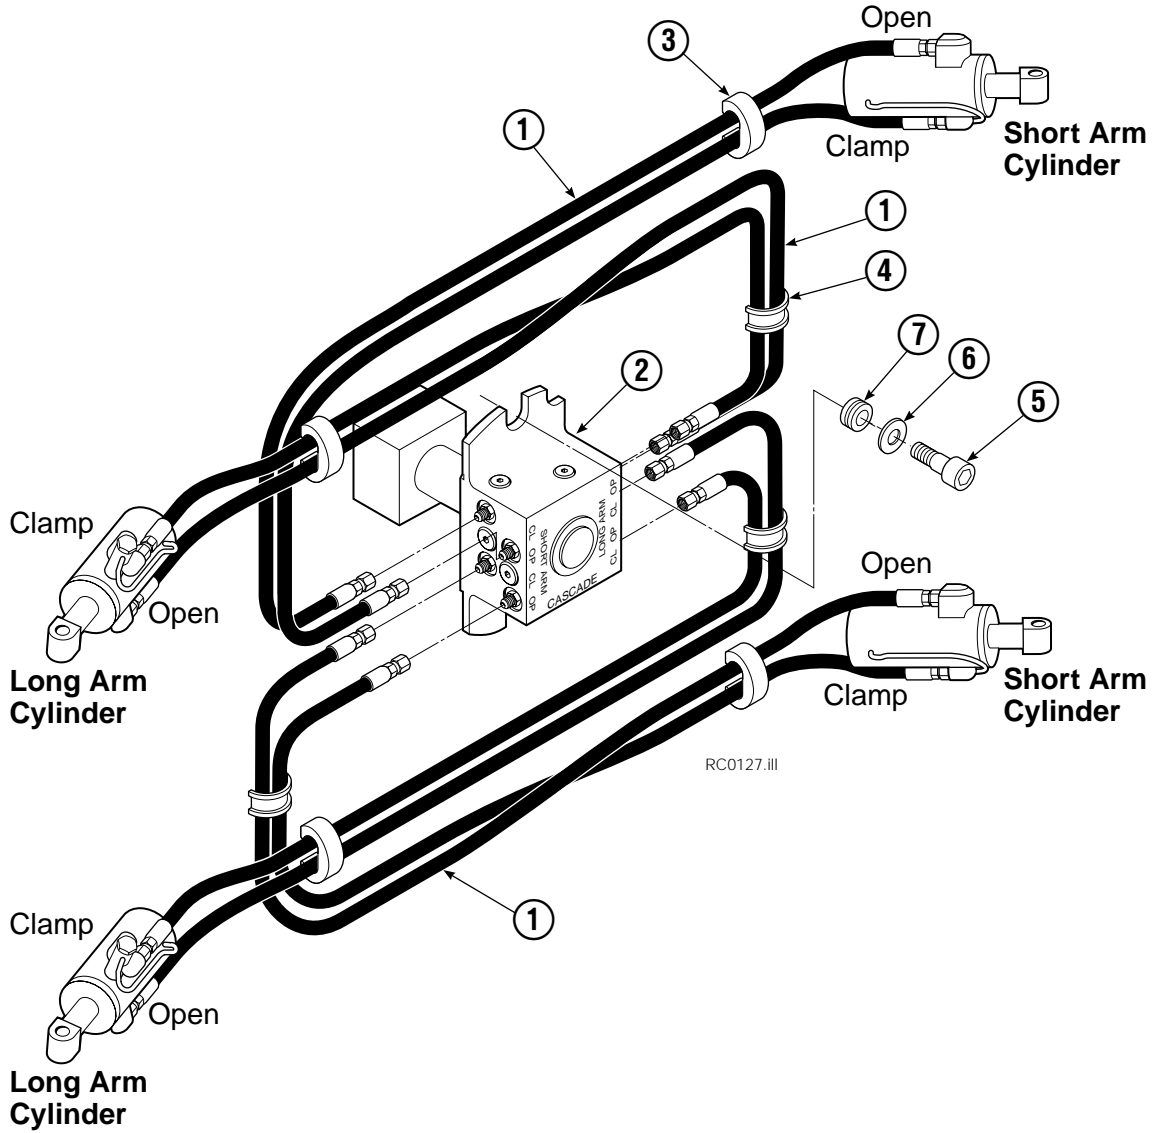

Hosing Group

45F			
REF	QTY	PART NO.	DESCRIPTION
		223453	Hosing Group
1	8	680115	Hose, 43.75 in.
2	1	222670	Revolving Connection ▲
3	4	673416	Segment
4	4	680113	Insert
5	2	645565	Shoulder Bolt
6	2	209019	Washer, M12
7	2	208764	Grommet

▲ See Revolving Connection page for parts breakdown.
Reference: Common Parts 223452.