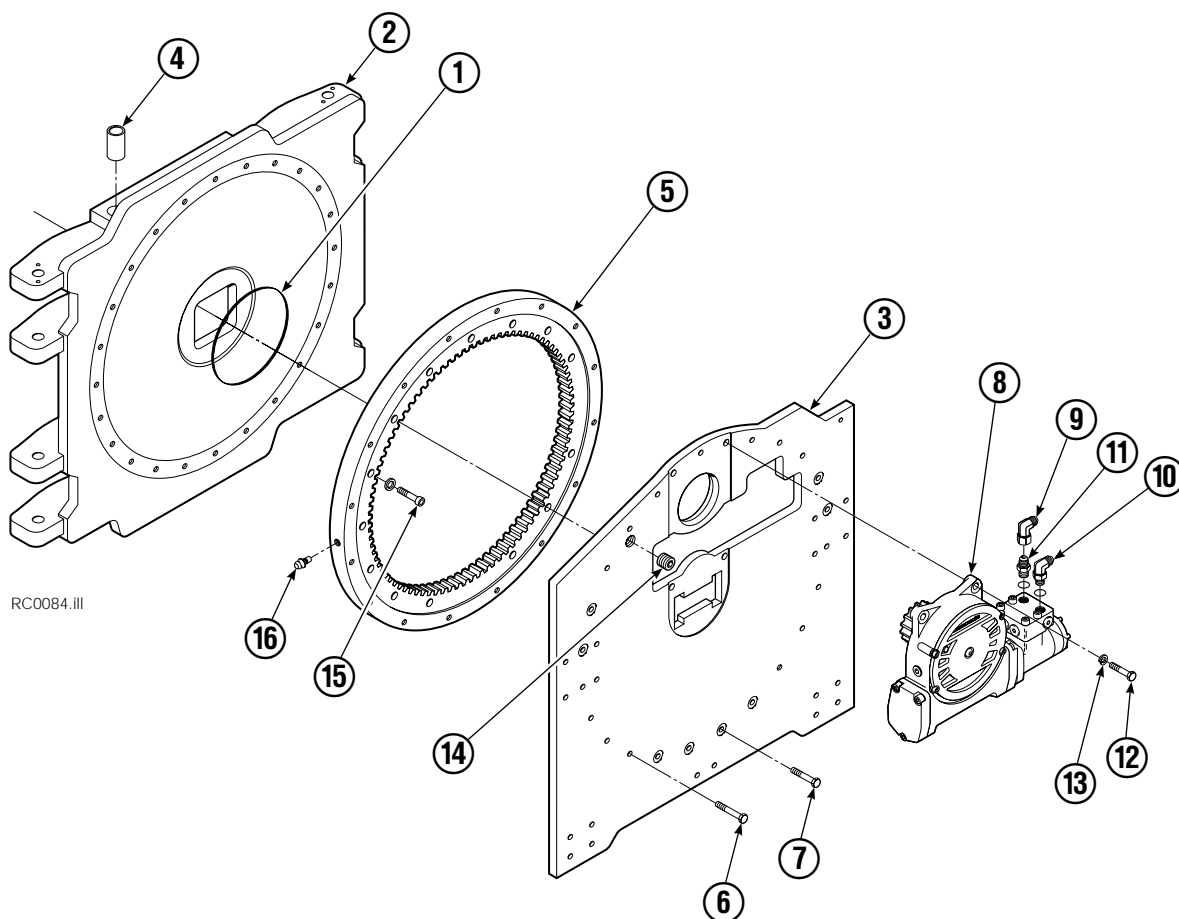

Internet: www.cascorp.com

Safety Decals

RC0636.ill

Roll Clamp Safety Decals			
REF	QTY	PART NO.	DESCRIPTION
1	6	665595	No Hand Hold Decal
2	3	660269	Short Arm Rotation Position Decal
3	4	656038	Caution Decal
4	4	679150	No Step Decal
5	4	665677	Trapped Pressure Decal
6	1	679059	Quick-Change Hook Decal

Frame Group

RC0084.iii

45F			
REF	QTY	PART NO.	DESCRIPTION
		350151	Frame Group
1	1	670931	Seal
2	1	350150	Faceplate
3	1	342029	Baseplate
4	8	674843	Bushing
5	1	672828	Bearing Assembly ▲
6	9	643539	Capscrew, 1/2 NC x 1.75
7	7	643538	Capscrew, 1/2 NC x 1.50
8	1	795491	Drive Group ●
9	1	605761	Fitting, 8-8
10	1	601250	Fitting, 8-8
11	1	601377	Fitting, 8-8
12	4	661742	Capscrew, 1/2 NC x 1.25
13	4	6290	Lockwasher
14	1	6605	Plug
15	16	4505	Capscrew ▲
16	1	7401	Grease Fitting