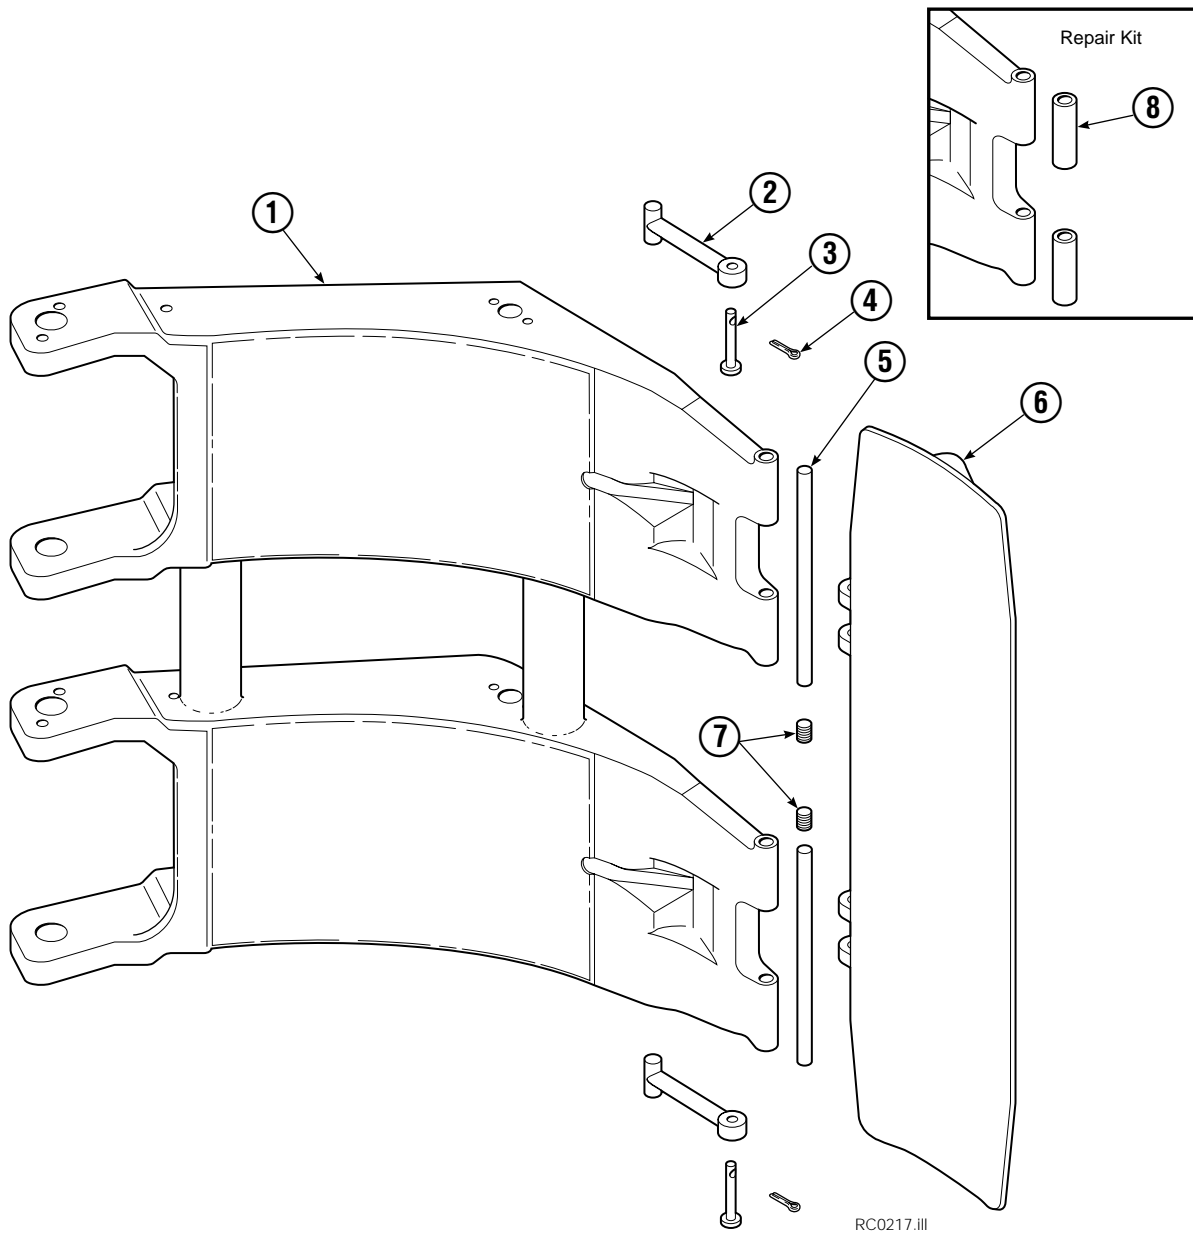

▲ See Revolving Connection page for parts breakdown.
Reference: Common Parts 223452.

Revolving Connection

RC0922.iii

REF	QTY	PART NO.	DESCRIPTION
		222670	Revolving Connection
1	4	604511	Fitting, 6-6
2	4	611302	Fitting, 6-6
3	1	3138	Snap Ring
4	1	7341	Snap Ring
5	2	564448	O-Ring
6	1	222673	End Block
7	2	768796	Capscrew, M8 x 35
8	1	222674	Shaft
9	1	222671	Body
10	2	605743	Fitting Adapter, 6-6
11	3	214649	Seal
		222679	Service Kit

◆ Included in Service Kit 555227.

Ref: S-5306, S-5561

Long Arm Cylinder

REF	QTY	PART NO.	DESCRIPTION
		555153	Cylinder Assembly
1	1	674840	Bearing
2	1	560997	Nut
◆3	1	660767	Bearing
◆4	1	662460	Seal
◆5	2	638293	Back-Up Ring
6	2	604511	Fitting, 6-6
7	1	556852	Fitting, 4
8	1	557212	Check Valve
◆9	1	2797	O-Ring
◆10	1	615140	Back-Up Ring
◆11	1	554598	Seal
◆12	1	564930	Wiper
13	1	555220	Rod
14	1	555207	Retainer
15	1	555226	Piston
◆16	1	2722	O-Ring
17	1	555219	Shell
18	1	667516	Check Valve Service Kit
19	1	-	Spacer
20	2	674840	Bearing
21	1	672909	Seal Loader
		555227	Service Kit

◆ Included in Service Kit 555227.

Ref: S-5305, S-5559

Short Arm

RC0217.III

45F			
REF	QTY	PART NO.	DESCRIPTION
		674703	Contact Pad Group – Items 2-7
1	1	674769	Short Arm
2	2	674700	Link
3	2	674265	Clevis Pin
4	2	6525	Cotter Pin
5	2	674701	Pin
6	1	674702	Contact Pad
7	2	604510	Fitting
8	1	674928	Arm Tip Repair Kit