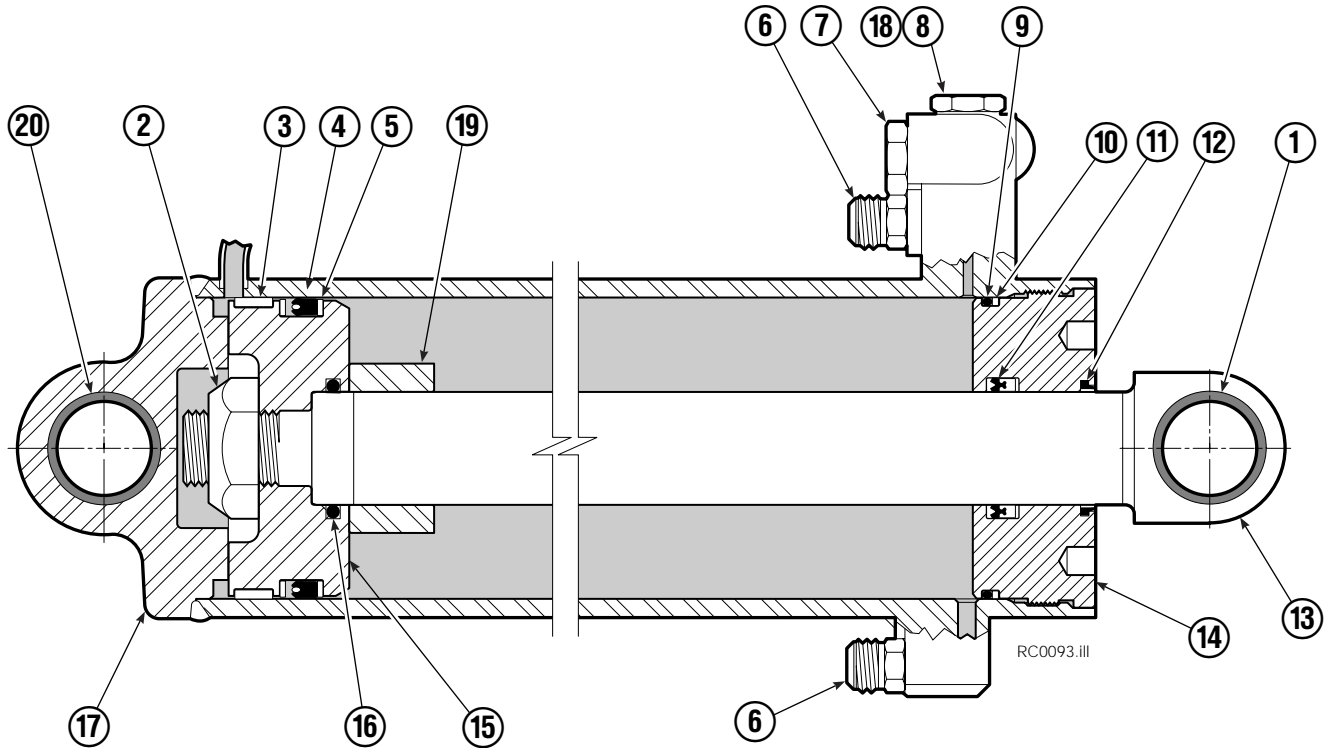

Long Arm Cylinder

REF	QTY	PART NO.	DESCRIPTION
		555153	Cylinder Assembly
1	1	674840	Bearing
2	1	560997	Nut
◆3	1	660767	Bearing
◆4	1	662460	Seal
◆5	2	638293	Back-Up Ring
6	2	604511	Fitting, 6-6
7	1	556852	Fitting, 4
8	1	557212	Check Valve
◆9	1	2797	O-Ring
◆10	1	615140	Back-Up Ring
◆11	1	554598	Seal
◆12	1	564930	Wiper
13	1	555220	Rod
14	1	555207	Retainer
15	1	555226	Piston
◆16	1	2722	O-Ring
17	1	555219	Shell
18	1	667516	Check Valve Service Kit
19	1	-	Spacer
20	2	674840	Bearing
21	1	672909	Seal Loader
		555227	Service Kit

◆ Included in Service Kit 555227.

Ref: S-5305, S-5559