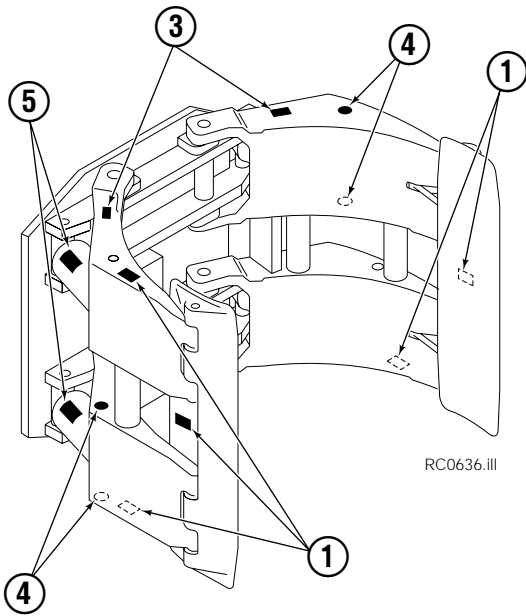

Internet: www.cascorp.com

Safety Decals

RC0636.ill

Roll Clamp Safety Decals			
REF	QTY	PART NO.	DESCRIPTION
1	6	665595	No Hand Hold Decal
2	3	660269	Short Arm Rotation Position Decal
3	4	656038	Caution Decal
4	4	679150	No Step Decal
5	4	665677	Trapped Pressure Decal
6	1	679059	Quick-Change Hook Decal

Frame Group

RC0084.iii

45F			
REF	QTY	PART NO.	DESCRIPTION
		350151	Frame Group
1	1	670931	Seal
2	1	350150	Faceplate
3	1	342029	Baseplate
4	8	674843	Bushing
5	1	672828	Bearing Assembly ▲
6	9	643539	Capscrew, 1/2 NC x 1.75
7	7	643538	Capscrew, 1/2 NC x 1.50
8	1	795491	Drive Group ●
9	1	605761	Fitting, 8-8
10	1	601250	Fitting, 8-8
11	1	601377	Fitting, 8-8
12	4	661742	Capscrew, 1/2 NC x 1.25
13	4	6290	Lockwasher
14	1	6605	Plug
15	16	4505	Capscrew ▲
16	1	7401	Grease Fitting