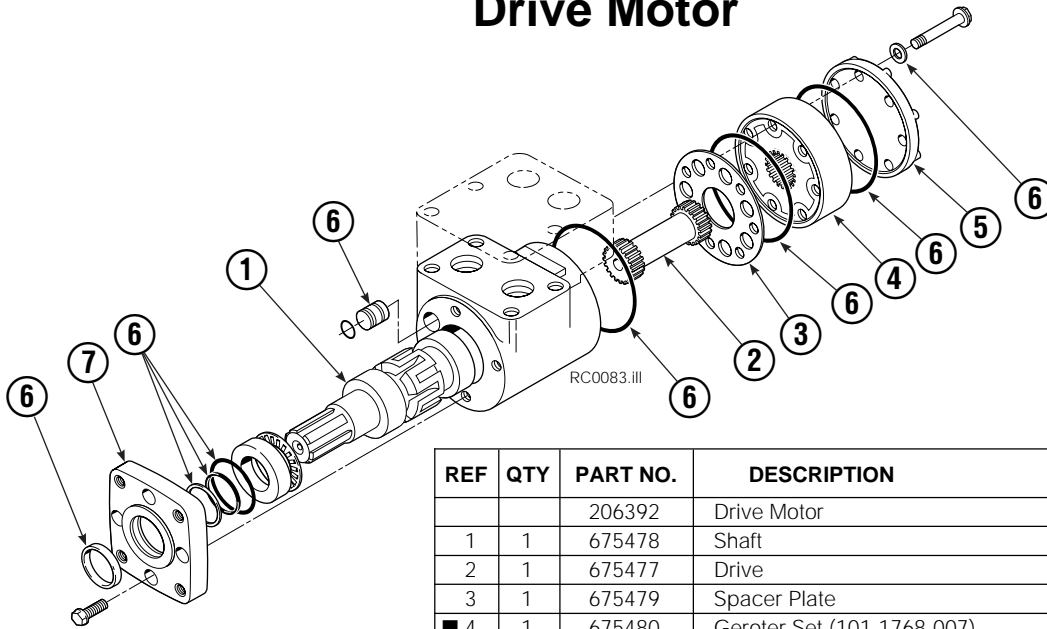

● Quantity as required.

▲ See Check Valve page for parts breakdown.

Drive Motor

REF	QTY	PART NO.	DESCRIPTION
		206392	Drive Motor
1	1	675478	Shaft
2	1	675477	Drive
3	1	675479	Spacer Plate
■ 4	1	675480	Gerotor Set (101-1768-007)
■ 4	1	685075	Gerotor Set (101-1768-009)
5	1	675482	End Cap
● 6	1	206405	Service Kit
■ 7	1	685089	Flange (101-1768-007)
■ 7	1	685090	Flange (101-1768-009)