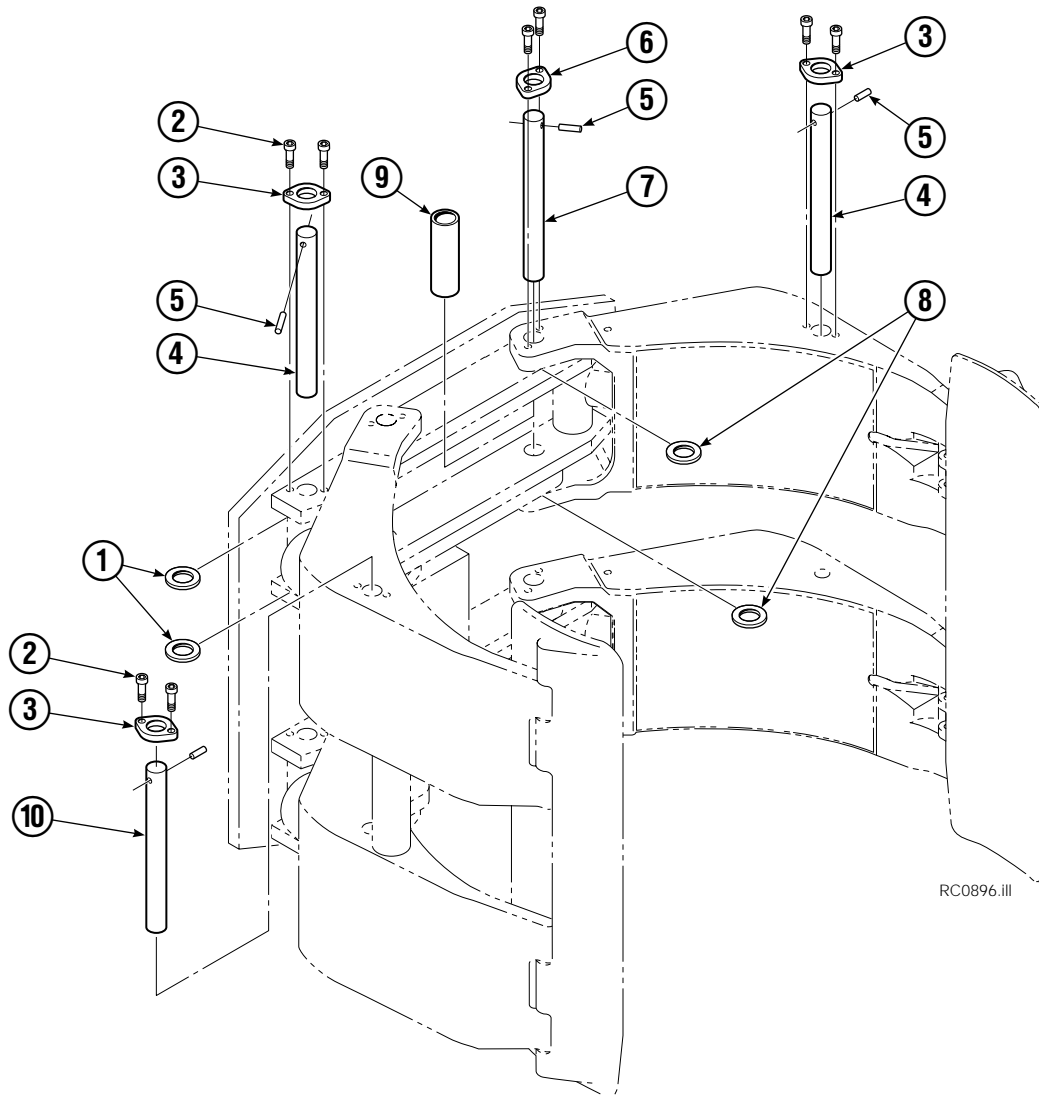

Common Components Group

45F			
REF	QTY	PART NO.	DESCRIPTION
		396051	Common Components Group
1	8	674837	Shim
2	24	4466	Capscrew, 3/8 NC x .50
3	8	674827	Retainer
4	6	680639	Pin
5	12	673385	Drive Pin
6	4	674828	Retainer
7	4	674835	Pin
8	16	660200	Shim
9	4	681669	Spacer
10	2	674833	Pin

Reference: SK-4962.