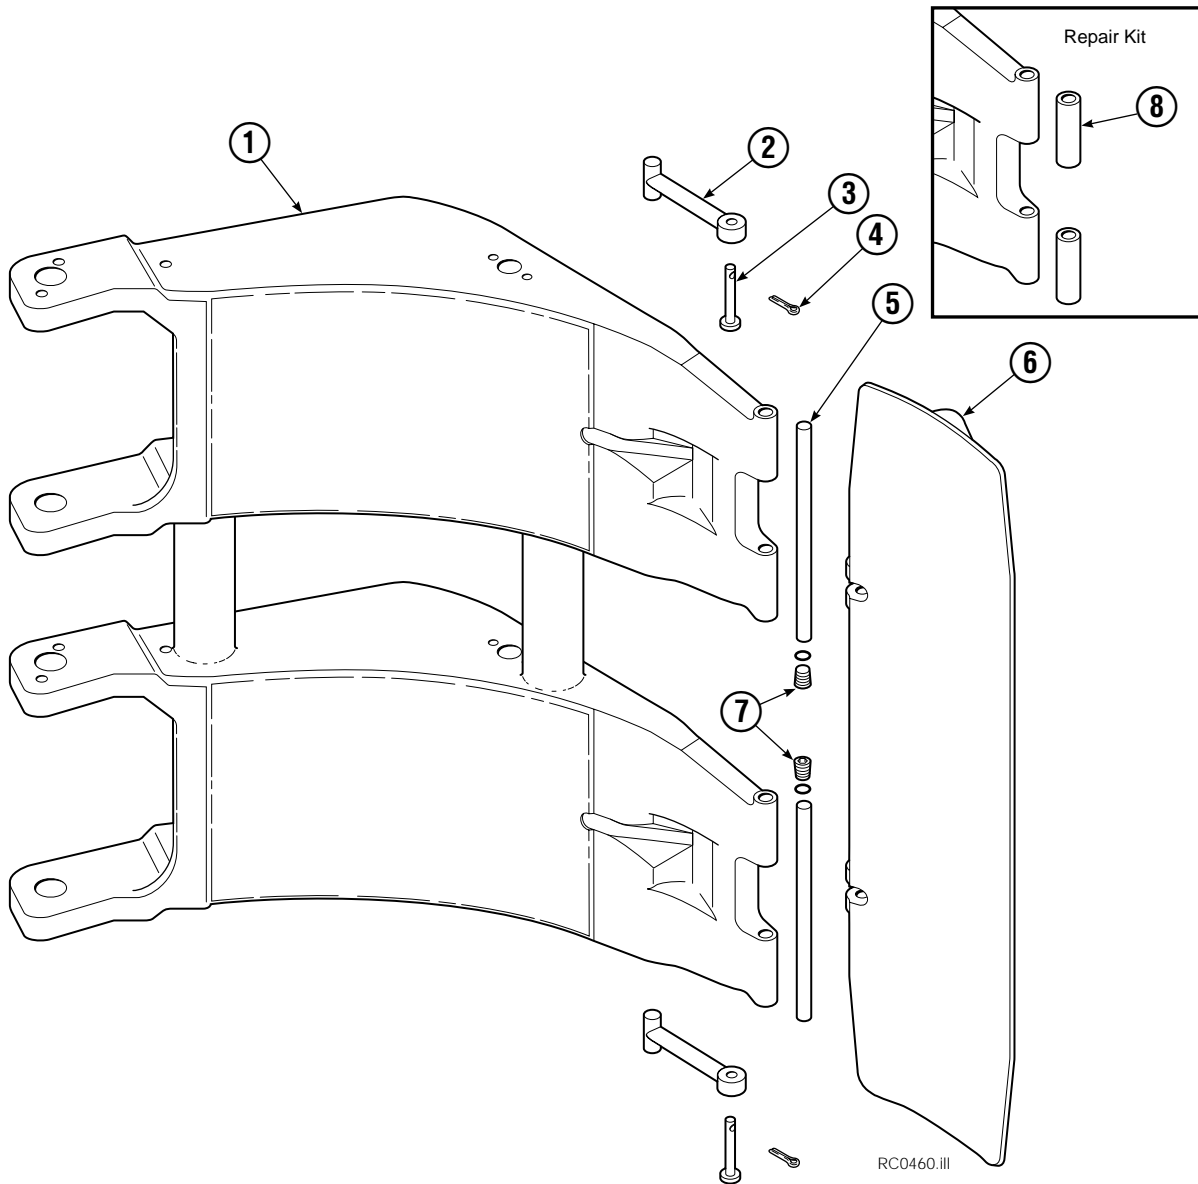

Contact Pad Group & Long Arm

REF	QTY	PART NO.	DESCRIPTION
		207421	Contact Pad Group ●
1	1	680441	Long Arm ▲
2	2	674700	Link
3	2	674265	Clevis Pin
4	2	6525	Cotter Pin
5	2	674701	Pin
6	1	207420	Contact Pad
7	2	604510	Fitting, 6
8	1	674928	Arm Tip Repair Kit

● Includes items 2-7.

▲ Not included in Contact Pad Group.