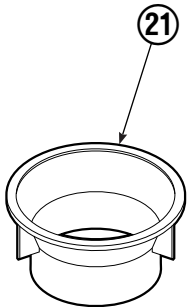

▲ See Revolving Connection page for parts breakdown.
Reference: Common Parts 223452.

Revolving Connection

RC0922.iii

REF	QTY	PART NO.	DESCRIPTION
		222670	Revolving Connection
1	4	604511	Fitting, 6-6
2	4	611302	Fitting, 6-6
3	1	3138	Snap Ring
4	1	7341	Snap Ring
5	2	564448	O-Ring
6	1	222673	End Block
7	2	768796	Capscrew, M8 x 35
8	1	222674	Shaft
9	1	222671	Body
10	2	605743	Fitting Adapter, 6-6
11	3	214649	Seal
		222679	Service Kit

Short Arm Cylinder

REF	QTY	PART NO.	DESCRIPTION
		555156	Cylinder Assembly
1	1	674840	Bearing
2	1	560997	Nut
◆3	1	660767	Bearing
◆4	1	662460	Seal
◆5	2	638293	Back-Up Ring
6	2	604511	Fitting, 6-6
7	1	556852	Fitting, 4
8	1	557212	Check Valve
◆9	1	2797	O-Ring
◆10	1	615140	Back-Up Ring
◆11	1	554598	Seal
◆12	1	564930	Wiper
13	1	555240	Rod
14	1	555207	Retainer
15	1	555226	Piston
◆16	1	2722	O-Ring
17	1	555239	Shell
18	1	667516	Check Valve Service Kit
19	1	-	Spacer
20	2	674840	Bearing
21	1	672909	Seal Loader
		555227	Service Kit

◆ Included in Service Kit 555227.

Ref: S-5306, S-5561

Long Arm Cylinder

REF	QTY	PART NO.	DESCRIPTION
		555153	Cylinder Assembly
1	1	674840	Bearing
2	1	560997	Nut
◆3	1	660767	Bearing
◆4	1	662460	Seal
◆5	2	638293	Back-Up Ring
6	2	604511	Fitting, 6-6
7	1	556852	Fitting, 4
8	1	557212	Check Valve
◆9	1	2797	O-Ring
◆10	1	615140	Back-Up Ring
◆11	1	554598	Seal
◆12	1	564930	Wiper
13	1	555220	Rod
14	1	555207	Retainer
15	1	555226	Piston
◆16	1	2722	O-Ring
17	1	555219	Shell
18	1	667516	Check Valve Service Kit
19	1	-	Spacer
20	2	674840	Bearing
21	1	672909	Seal Loader
		555227	Service Kit