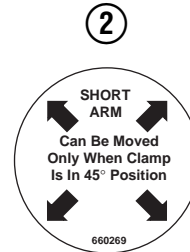

Roll Clamp Safety Decals			
REF	QTY	PART NO.	DESCRIPTION
1	6	665595	No Hand Hold Decal
2	3	660269	Short Arm Rotation Position Decal
3	4	656038	Caution Decal
4	4	679150	No Step Decal
5	4	665677	Trapped Pressure Decal
6	1	679059	Quick-Change Hook Decal