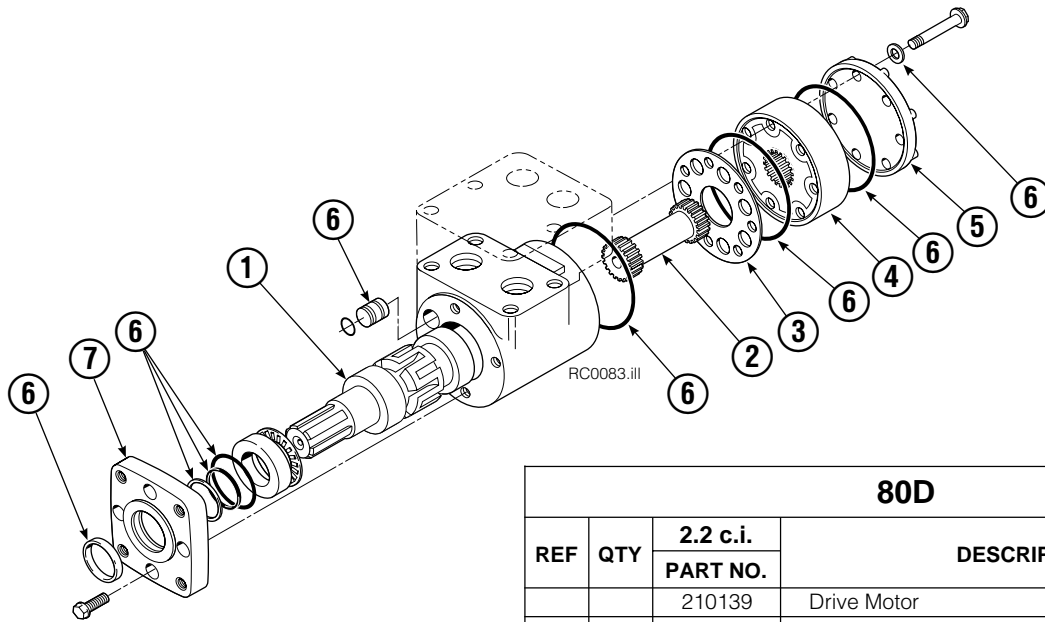

Rotator Group

80D							
REF	QTY	PART NO.	DESCRIPTION	REF	QTY	PART NO.	DESCRIPTION
		6003188	Rotator Group	11	1	7401	Grease Fitting
1	1	6002414	Faceplate	12	1	204167	Plug
2	1	6001818	Baseplate	13	1	670681	Drive Pin
3	1	213983	Bearing Assembly	14	1	605761	Fitting, 8-8 SAE
4	1	212308	Drive Group - 2.2 c.i. Motor ●	15	1	601250	Fitting, 8-8 SAE
5	24	213902	Capscrew, M12 x 45	16	1	601377	Fitting, 8-8 SAE
6	4	211689	Capscrew, M12 x 30		2	765492	Fitting, 8 SAE - M10 L-Series
7	28	683822	Lockwasher, M12	17	2	765493	Fitting, 8 SAE - M12 L-Series
8	18	213900	Capscrew, M12 x 60		2	756920	Fitting, 8 SAE - M12 S-Series
9	1	6605	Fitting, 3/4 in.	18	1	669344	Stop Block Kit
10	6	209684	Capscrew, M12 x 50				

● Quantity as required.

▲ See Drive Motor page for parts breakdown.

▼ See Check Valve page for parts breakdown.

Drive Motor

80D			
REF	QTY	2.2 c.i. PART NO.	DESCRIPTION
		210139	Drive Motor
1	1	675478	Shaft
2	1	675477	Drive Link
3	1	211528	Spacer Plate
4	1	210137	Geroler/Gerotor Set
5	1	211527	End Cap
6	1	206405	Service Kit ●
7	1	685090	Flange