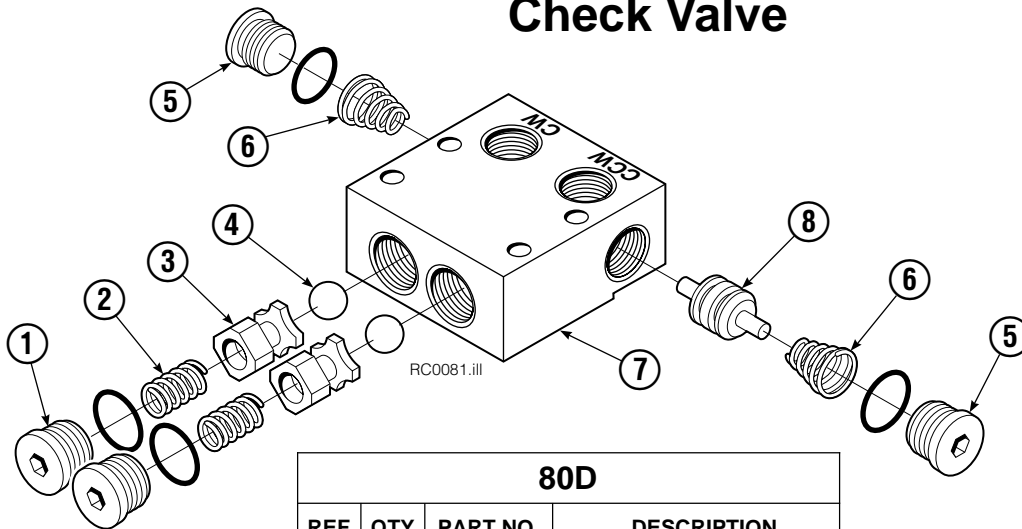

Check Valve

80D			
REF	QTY	PART NO.	DESCRIPTION
		670549	Check Valve Assembly
1	2	609453	Fitting, 10
2	2	670552	Spring
3	2	670551	Guide
4	2	7020	Ball
5	2	602580	Fitting, 8
6	2	673989	Spring
7	1	670550	Body
8	1	670553	Spool