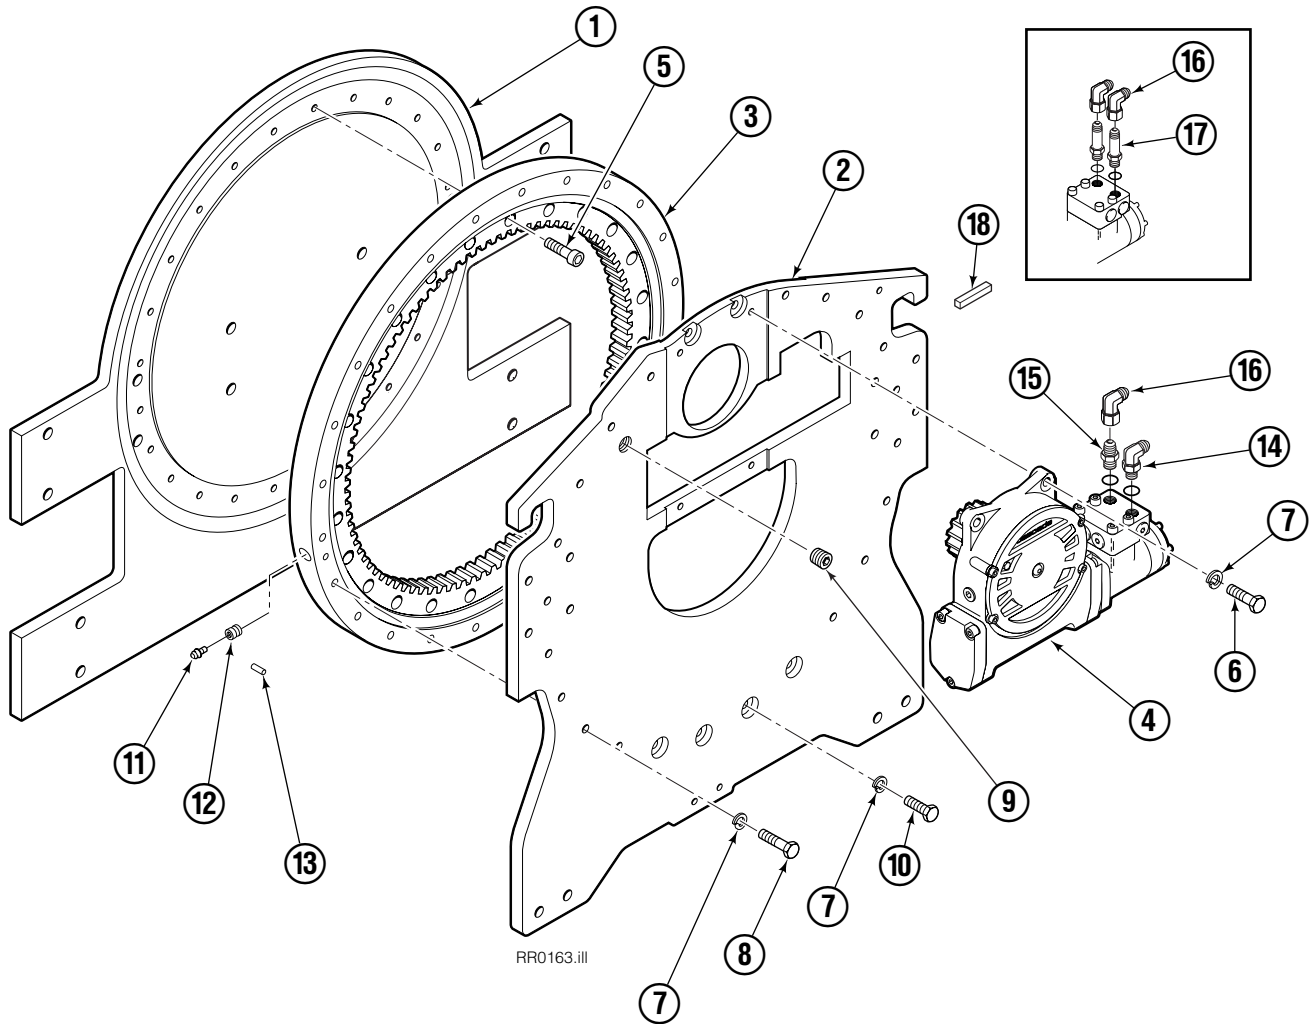

Rotator Group

80D							
REF	QTY	PART NO.	DESCRIPTION	REF	QTY	PART NO.	DESCRIPTION
		6003188	Rotator Group	11	1	7401	Grease Fitting
1	1	6002414	Faceplate	12	1	204167	Plug
2	1	6001818	Baseplate	13	1	670681	Drive Pin
3	1	213983	Bearing Assembly	14	1	605761	Fitting, 8-8 SAE
4	1	212308	Drive Group - 2.2 c.i. Motor ●	15	1	601250	Fitting, 8-8 SAE
5	24	213902	Capscrew, M12 x 45	16	1	601377	Fitting, 8-8 SAE
6	4	211689	Capscrew, M12 x 30		2	765492	Fitting, 8 SAE - M10 L-Series
7	28	683822	Lockwasher, M12	17	2	765493	Fitting, 8 SAE - M12 L-Series
8	18	213900	Capscrew, M12 x 60		2	756920	Fitting, 8 SAE - M12 S-Series
9	1	6605	Fitting, 3/4 in.	18	1	669344	Stop Block Kit
10	6	209684	Capscrew, M12 x 50				

● Quantity as required.

▲ See Drive Motor page for parts breakdown.

▼ See Check Valve page for parts breakdown.

Drive Motor

80D			
REF	QTY	2.2 c.i. PART NO.	DESCRIPTION
		210139	Drive Motor
1	1	675478	Shaft
2	1	675477	Drive Link
3	1	211528	Spacer Plate
4	1	210137	Geroler/Gerotor Set
5	1	211527	End Cap
6	1	206405	Service Kit ●
7	1	685090	Flange

Fork Bar Group

80D					
REF	QTY	42 in. PART NO.	48 in. PART NO.	60 in. PART NO.	DESCRIPTION
		6003185	6003186	6003187	Fork Bar Group
1	1	625525	677211	625527	Upper Bar
2	1	625526	677212	625528	Lower Bar
3	13	769579	769579	769579	Capscrew, M20 x 40
4	18	779506	779506	779506	Lockwasher, M20
5	2	606988	606988	606988	Keeper
6	4	4880	4880	4880	Capscrew, 1/2 NC x 1.0 GR8
7	5	775559	775559	775559	Capscrew, M20 x 30