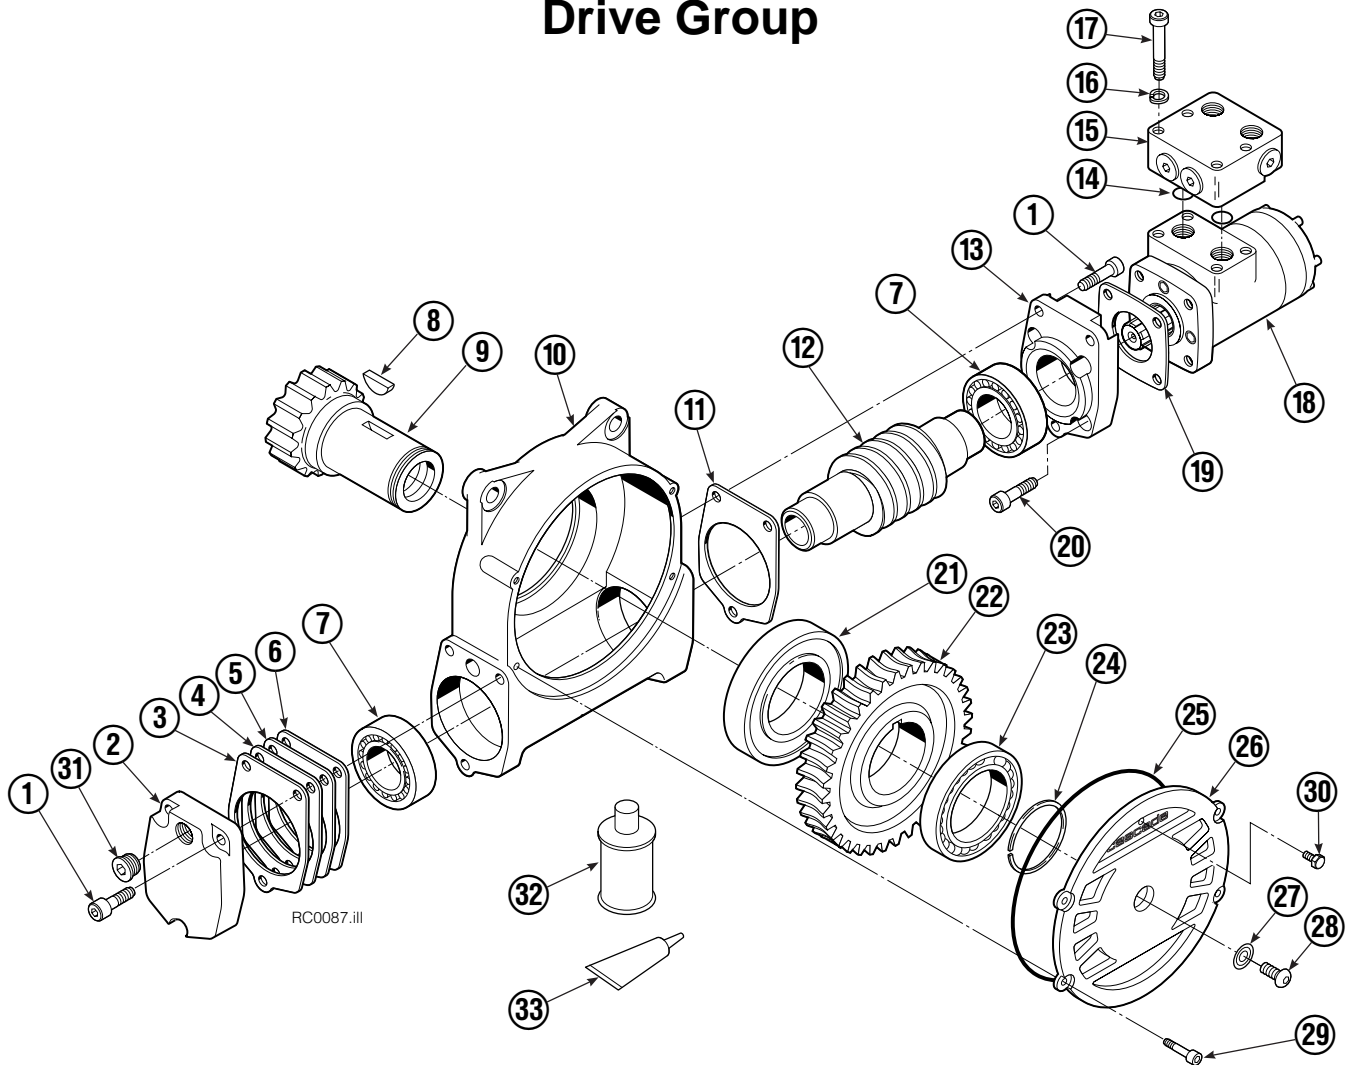

Drive Group

REF	QTY	PART NO.	DESCRIPTION	REF	QTY	PART NO.	DESCRIPTION
		675628	Drive Group with Motor	19	1	670575	Gasket
	■	675631	Drive Group without Motor	20	4	4468	Capscrew, 3/8 NC x .75 GR8
1	6	607061	Capscrew	21	1	670580	Bearing
2	1	676855	Cover	22	1	675609	Worm Gear
3	●	674513	Shim – .005 in. (blue)	23	1	670581	Bearing
4	●	670574	Shim – .010 in. (brown)	24	1	7214	Snap Ring
5	●	671757	Shim – .015 in. (pink)	25	1	643423	Gasket
6	●	671758	Shim – .020 in. (yellow)	26	1	670567	Cover
7	1	670579	Bearing	27	1	603680	Seal
8	1	670582	Key	28	1	783608	Capscrew, M12 x 16
9	1	670506	Pinion	29	4	671535	Capscrew
10	1	670565	Housing	30	1	644010	Relief Fitting
11	1	686465	Gasket	31	1	604510	Fitting, 6
12	1	675608	Worm	32	1	656300	Gear Box Lube – 48 oz.
13	1	670570	Adapter	33	1	668184	Sealant
14	2	2705	O-Ring			670578	Shim Service Kit (items 3-6, 11, 33)
15	1	670549	Check Valve			675637	Shim Service Kit (items 21, 33)
16	4	6444	Lockwasher, 5/16			675638	Shim Service Kit (items 3-7)
17	4	607059	Capscrew, 5/16 NC			206394	Motor Kit (items 11,14,18,19,20,33)
18	1	206392	Drive Motor ▲				

- Includes all items except 15, 17 and 18.
- Quantity as required.
- ▲ See Drive Motor page for parts breakdown.

Reference: Common Parts Group 675627, SK-5032.