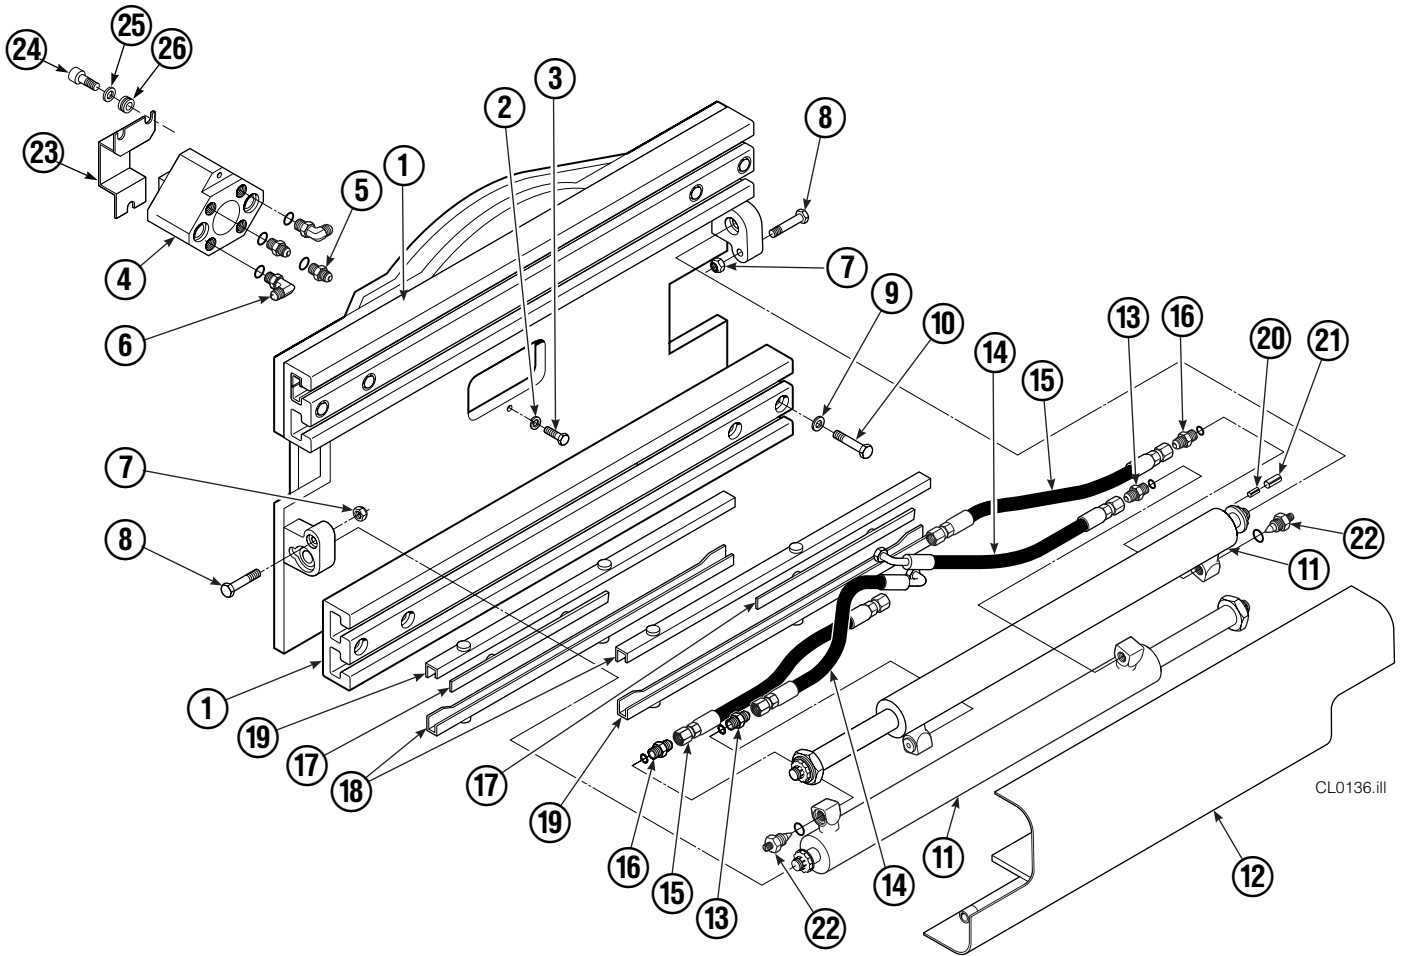

Check Valve

REF	QTY	PART NO.	DESCRIPTION
		670549	Check Valve Assembly
1	2	609453	Fitting, 10
2	2	670552	Spring
3	2	670551	Guide
4	2	7020	Ball
5	2	602580	Fitting, 8
6	2	673989	Spring
7	1	670550	Body
8	1	670553	Spool

Frame Group

CL0136.iii

50D							
REF	QTY	PART NO.	DESCRIPTION	REF	QTY	PART NO.	DESCRIPTION
		687284	Frame Group	14	2	631443	Hose
1	2	674167	Frame	15	2	678027	Hose
2	2	686119	Lockwasher, M8	16	2	686369	Fitting
3	2	765352	Capscrew, M8 x 30	17	4	667663	Bearing
4	1	686420	Revolving Connection ■	18	4	668904	Bearing
5	2	604511	Fitting, 6-6	19	4	668905	Bearing
6	2	601676	Fitting, 6-6	20	2	7882	Roll Pin - Inner
7	2	665707	Nut, 1/2 in. ID	21	2	7961	Roll Pin - Outer
8	2	3660	Capscrew, 1/2 NC x 2.50	22	2	667609	Restrictor Cartridge ●
9	8	667225	Washer, 5/8 in. ID	23	1	209067	End Block Bracket
10	8	667644	Capscrew, 5/8 NC x 3.25	24	3	665992	Shoulder Bolt
11	2	667666	Cylinder ▲	25	3	209021	Washer, M10
12	1	667664	Bumper	26	3	208765	Grommet
13	2	611288	Fitting, 6-8				

■ See Revolving Connection page for parts breakdown.

▲ See Cylinder page for parts breakdown.

● See Restrictor Cartridge page for parts breakdown.

Reference: SK-5659.

Cylinder

50D			
REF	QTY	PART NO.	DESCRIPTION
		667666	Cylinder Assembly
1	2	6511	Cotter Pin ■
2	2	667667	Nut Retainer ■
3	2	667668	Nut ■
4	1	553760	Shell
5	1	602580	Fitting
6	1	558402	Piston
7	1	2722	O-Ring ▲
8	1	557376	Seal ▲
9	1	2791	O-Ring ▲
10	1	615134	Back-Up Ring ▲
11	1	667675	Retainer
12	1	662451	Seal ▲
13	1	638246	Nylon Ring ▲
14	1	564930	Wiper ▲
15	1	561012	Nut
16	1	667670	Rod
17	1	667676	Washer
18	1	—	Spacer
19	1	667609	Restrictor Cartridge ●
20	1	671049	Seal Loader, Piston ▲
21	1	671052	Seal Loader, Retainer ▲
		667723	Service Kit