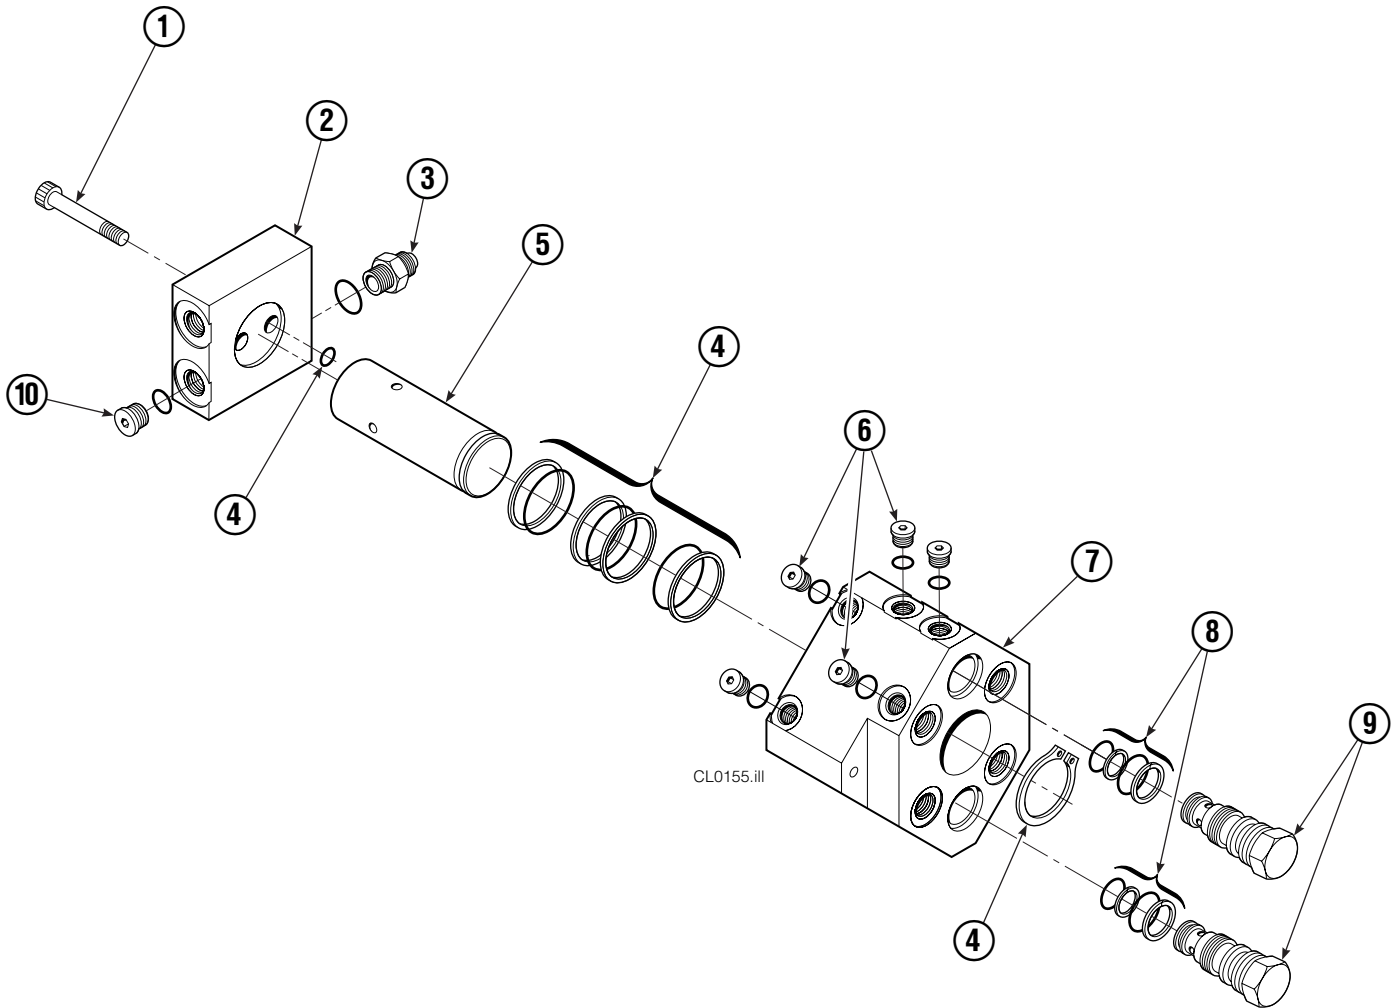

Frame Group

CL0136.iii

50D							
REF	QTY	PART NO.	DESCRIPTION	REF	QTY	PART NO.	DESCRIPTION
		687284	Frame Group	14	2	631443	Hose
1	2	674167	Frame	15	2	678027	Hose
2	2	686119	Lockwasher, M8	16	2	686369	Fitting
3	2	765352	Capscrew, M8 x 30	17	4	667663	Bearing
4	1	686420	Revolving Connection ■	18	4	668904	Bearing
5	2	604511	Fitting, 6-6	19	4	668905	Bearing
6	2	601676	Fitting, 6-6	20	2	7882	Roll Pin - Inner
7	2	665707	Nut, 1/2 in. ID	21	2	7961	Roll Pin - Outer
8	2	3660	Capscrew, 1/2 NC x 2.50	22	2	667609	Restrictor Cartridge ●
9	8	667225	Washer, 5/8 in. ID	23	1	209067	End Block Bracket
10	8	667644	Capscrew, 5/8 NC x 3.25	24	3	665992	Shoulder Bolt
11	2	667666	Cylinder ▲	25	3	209021	Washer, M10
12	1	667664	Bumper	26	3	208765	Grommet
13	2	611288	Fitting, 6-8				

■ See Revolving Connection page for parts breakdown.

▲ See Cylinder page for parts breakdown.

● See Restrictor Cartridge page for parts breakdown.

Reference: SK-5659.

Cylinder

50D			
REF	QTY	PART NO.	DESCRIPTION
		667666	Cylinder Assembly
1	2	6511	Cotter Pin ■
2	2	667667	Nut Retainer ■
3	2	667668	Nut ■
4	1	553760	Shell
5	1	602580	Fitting
6	1	558402	Piston
7	1	2722	O-Ring ▲
8	1	557376	Seal ▲
9	1	2791	O-Ring ▲
10	1	615134	Back-Up Ring ▲
11	1	667675	Retainer
12	1	662451	Seal ▲
13	1	638246	Nylon Ring ▲
14	1	564930	Wiper ▲
15	1	561012	Nut
16	1	667670	Rod
17	1	667676	Washer
18	1	—	Spacer
19	1	667609	Restrictor Cartridge ●
20	1	671049	Seal Loader, Piston ▲
21	1	671052	Seal Loader, Retainer ▲
		667723	Service Kit

- ▲ Included in Service Kit 667723.
 - Included in Nut Service Kit 668925.
 - Not included in Cylinder Assembly.
- Reference: S-7666.

Revolving Connection

35D/50D			
REF	QTY	PART NO.	DESCRIPTION
		686420	Revolving Connection
1	2	768795	Capscrew, M8 x 1,25 x 30 x 8.8
2	1	686421	End Block
3	2	604511	Fitting, 6-6
4	1	687237	Service Kit
5	1	686422	Shaft
6	5	663694	Fitting, 3
7	1	686423	Body
8	2	667516	Check Valve Service Kit
9	2	678376	Check Valve
10	2	604510	Fitting, 6