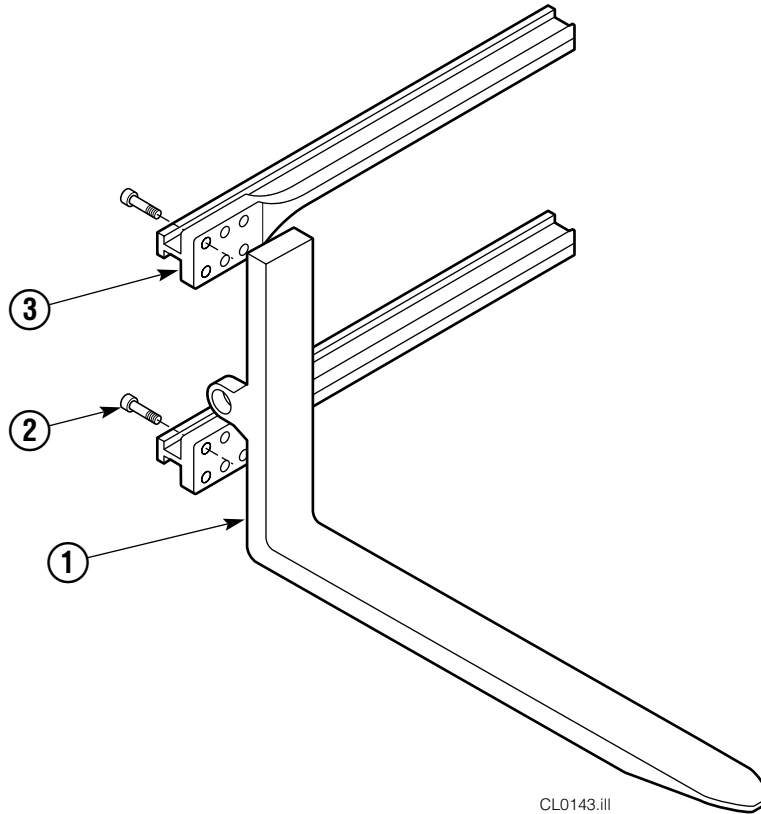

Bolt-On Pallet Forks

ARM CAPSCREW EXTENSION TOOL Required for proper torquing of capscrews		
	50D	667699

50D			
REF	QTY	PART NO.	DESCRIPTION
		670961	Pallet Fork Assembly ▲
1	1	670954	Pallet Fork – LH
2	1	670956	Pallet Fork – RH
3	24	607105	Capscrew
4	4	667700	Arm Bar

▲ Includes items 1-3 only.