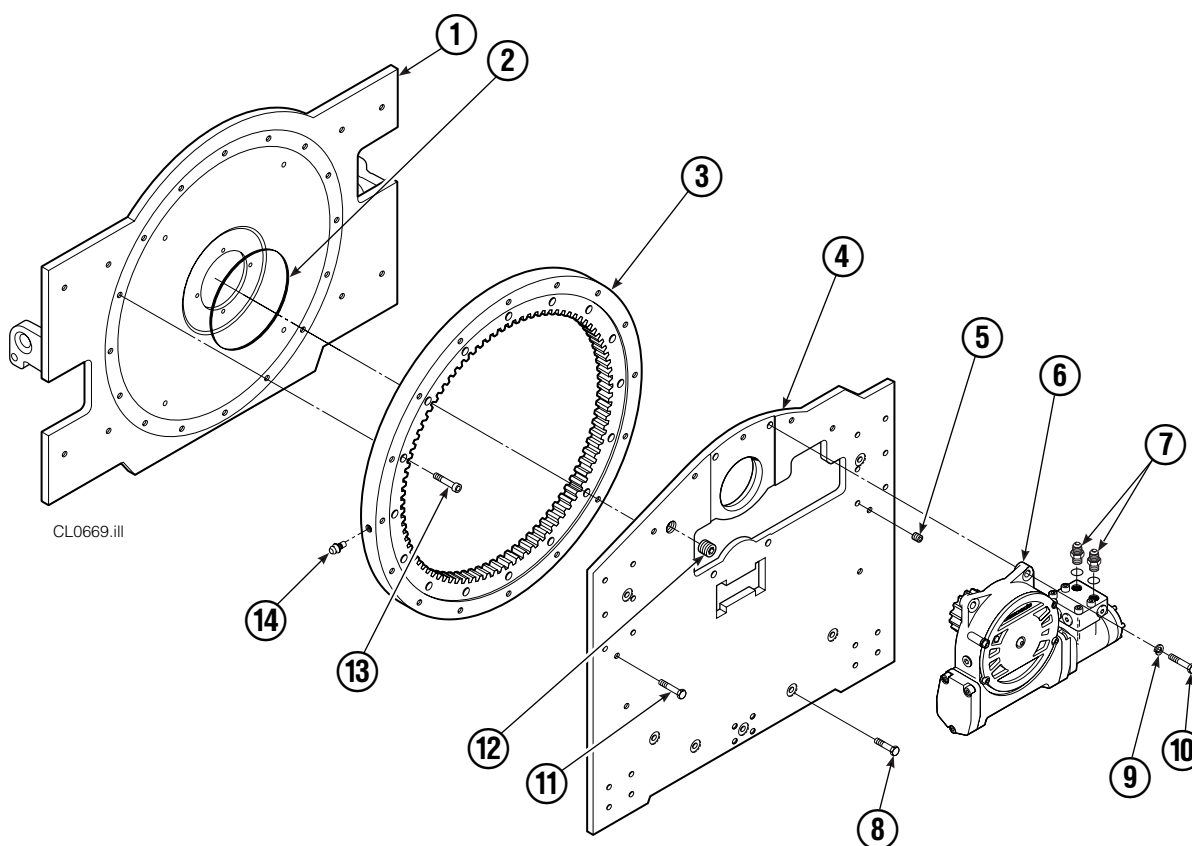

Rotator Group

50D			
REF	QTY	PART NO.	DESCRIPTION
		687238	Rotator Group
1	1	687230	Faceplate
2	1	670931	Seal
3	1	672828	Bearing Assembly
4	1	687229	Baseplate
5	6	631385	Plug
6	1	675628	Drive Group ▲
7	2	611303	Fitting
8	7	643538	Capscrew, 1/2 NC x 1.50 GR8
9	4	6290	Lockwasher, 1/2 in. ID
10	4	661742	Capscrew, 1/2 NC x 1.25 GR5
11	9	643539	Capscrew, 1/2 NC x 1.75 GR8
12	1	6605	Plug
13	16	4505	Capscrew
14	1	7401	Grease Fitting
		672481	Bearing Service Kit