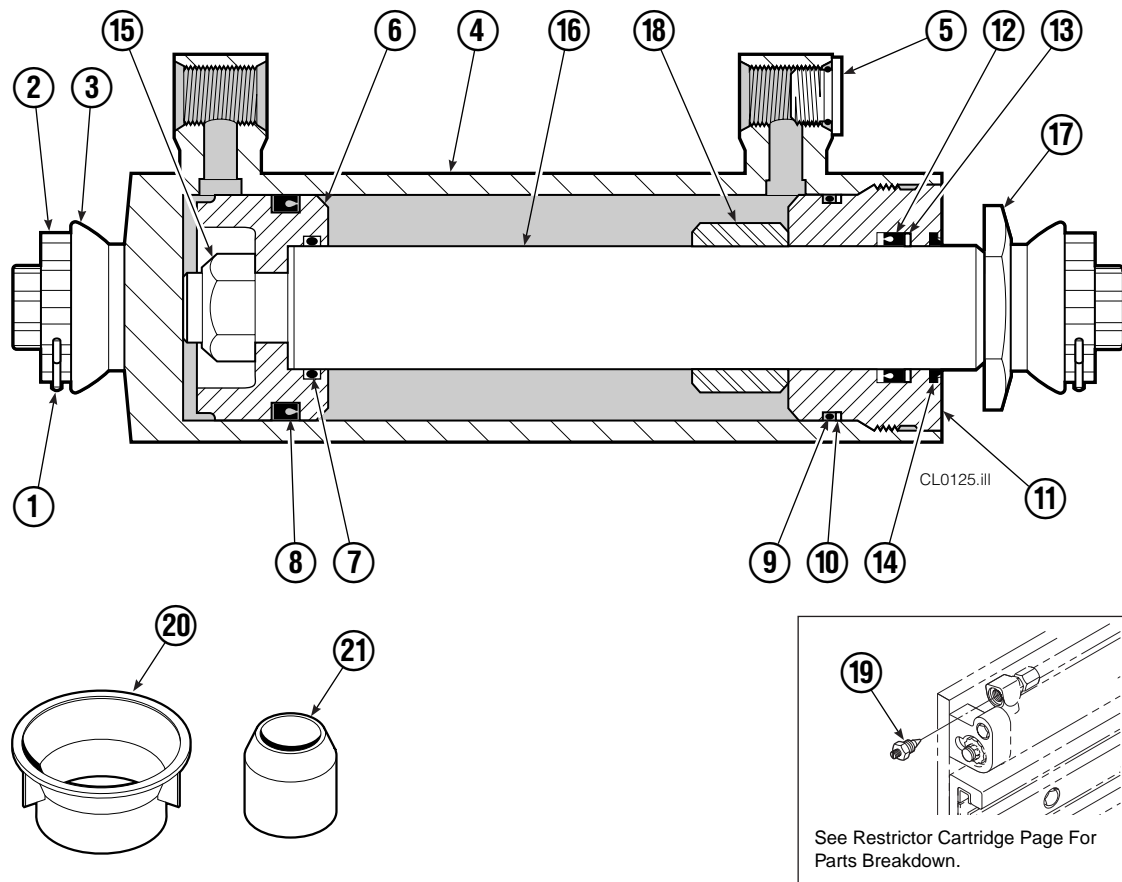

Frame Group

CL0136.iii

50D							
REF	QTY	PART NO.	DESCRIPTION	REF	QTY	PART NO.	DESCRIPTION
		687284	Frame Group	14	2	631443	Hose
1	2	674167	Frame	15	2	678027	Hose
2	2	686119	Lockwasher, M8	16	2	686369	Fitting
3	2	765352	Capscrew, M8 x 30	17	4	667663	Bearing
4	1	686420	Revolving Connection ■	18	4	668904	Bearing
5	2	604511	Fitting, 6-6	19	4	668905	Bearing
6	2	601676	Fitting, 6-6	20	2	7882	Roll Pin - Inner
7	2	665707	Nut, 1/2 in. ID	21	2	7961	Roll Pin - Outer
8	2	3660	Capscrew, 1/2 NC x 2.50	22	2	667609	Restrictor Cartridge ●
9	8	667225	Washer, 5/8 in. ID	23	1	209067	End Block Bracket
10	8	667644	Capscrew, 5/8 NC x 3.25	24	3	665992	Shoulder Bolt
11	2	667666	Cylinder ▲	25	3	209021	Washer, M10
12	1	667664	Bumper	26	3	208765	Grommet
13	2	611288	Fitting, 6-8				

■ See Revolving Connection page for parts breakdown.

▲ See Cylinder page for parts breakdown.

● See Restrictor Cartridge page for parts breakdown.

Reference: SK-5659.

Cylinder

50D			
REF	QTY	PART NO.	DESCRIPTION
		667666	Cylinder Assembly
1	2	6511	Cotter Pin ■
2	2	667667	Nut Retainer ■
3	2	667668	Nut ■
4	1	553760	Shell
5	1	602580	Fitting
6	1	558402	Piston
7	1	2722	O-Ring ▲
8	1	557376	Seal ▲
9	1	2791	O-Ring ▲
10	1	615134	Back-Up Ring ▲
11	1	667675	Retainer
12	1	662451	Seal ▲
13	1	638246	Nylon Ring ▲
14	1	564930	Wiper ▲
15	1	561012	Nut
16	1	667670	Rod
17	1	667676	Washer
18	1	—	Spacer
19	1	667609	Restrictor Cartridge ●
20	1	671049	Seal Loader, Piston ▲
21	1	671052	Seal Loader, Retainer ▲
		667723	Service Kit

- ▲ Included in Service Kit 667723.
 - Included in Nut Service Kit 668925.
 - Not included in Cylinder Assembly.
- Reference: S-7666.

Revolving Connection

35D/50D			
REF	QTY	PART NO.	DESCRIPTION
		686420	Revolving Connection
1	2	768795	Capscrew, M8 x 1,25 x 30 x 8.8
2	1	686421	End Block
3	2	604511	Fitting, 6-6
4	1	687237	Service Kit
5	1	686422	Shaft
6	5	663694	Fitting, 3
7	1	686423	Body
8	2	667516	Check Valve Service Kit
9	2	678376	Check Valve
10	2	604510	Fitting, 6