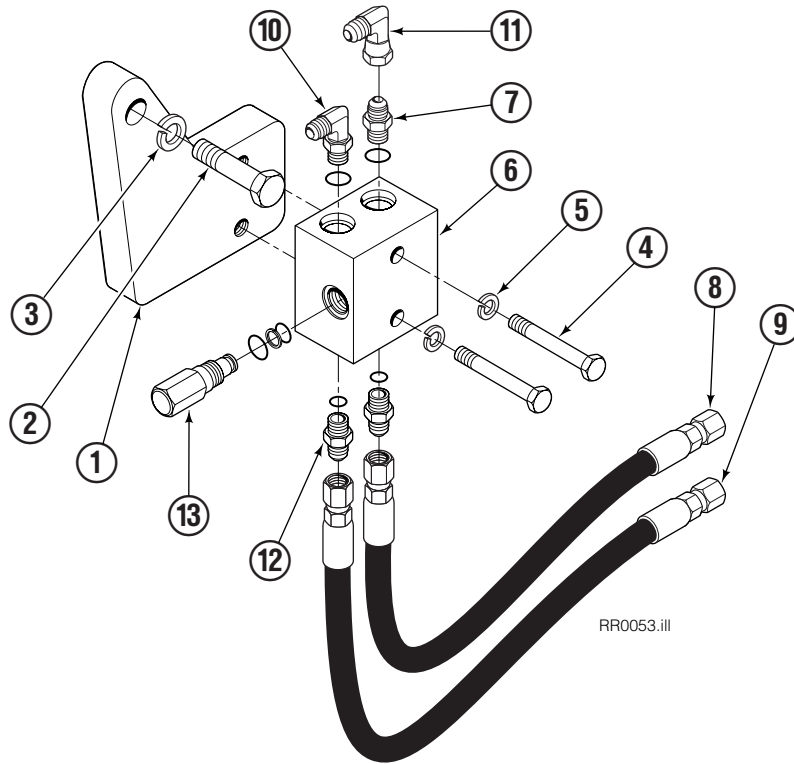

■ See Revolving Connection page for parts breakdown.

▲ See Cylinder page for parts breakdown.

● See Restrictor Cartridge page for parts breakdown.

Reference: SK-5659.

Cylinder

50D			
REF	QTY	PART NO.	DESCRIPTION
		667666	Cylinder Assembly
1	2	6511	Cotter Pin ■
2	2	667667	Nut Retainer ■
3	2	667668	Nut ■
4	1	553760	Shell
5	1	602580	Fitting
6	1	558402	Piston
7	1	2722	O-Ring ▲
8	1	557376	Seal ▲
9	1	2791	O-Ring ▲
10	1	615134	Back-Up Ring ▲
11	1	667675	Retainer
12	1	662451	Seal ▲
13	1	638246	Nylon Ring ▲
14	1	564930	Wiper ▲
15	1	561012	Nut
16	1	667670	Rod
17	1	667676	Washer
18	1	—	Spacer
19	1	667609	Restrictor Cartridge ●
20	1	671049	Seal Loader, Piston ▲
21	1	671052	Seal Loader, Retainer ▲
		667723	Service Kit

- ▲ Included in Service Kit 667723.
 - Included in Nut Service Kit 668925.
 - Not included in Cylinder Assembly.
- Reference: S-7666.

Revolving Connection

35D/50D			
REF	QTY	PART NO.	DESCRIPTION
		686420	Revolving Connection
1	2	768795	Capscrew, M8 x 1,25 x 30 x 8.8
2	1	686421	End Block
3	2	604511	Fitting, 6-6
4	1	687237	Service Kit
5	1	686422	Shaft
6	5	663694	Fitting, 3
7	1	686423	Body
8	2	667516	Check Valve Service Kit
9	2	678376	Check Valve
10	2	604510	Fitting, 6

Restrictor Cartridge

REF	QTY	PART NO.	DESCRIPTION
		667609	Restrictor Cartridge
1	1	2701	O-Ring
2	1	667611	Plunger
3	1	2841	O-Ring
4	1	667610	Plug - Special
5	1	5716	Jam Nut

Valve Group

REF	QTY	PART NO.	DESCRIPTION
		689952	Valve Group
		679888	Valve Assembly (Items 6 & 13)
1	1	679934	Plate
2	1	645636	Capscrew
3	1	6290	Lockwasher
4	2	643519	Capscrew
5	2	6287	Lockwasher
6	1	679889	Valve Body
7	1	601377	Fitting, 8-8
8	1	206479	Hose
9	1	210351	Hose
10	1	601250	Fitting, 8-8
11	1	605761	Fitting, 8-8
12	2	611288	Fitting, 6-8
13	1	679890	Relief Valve