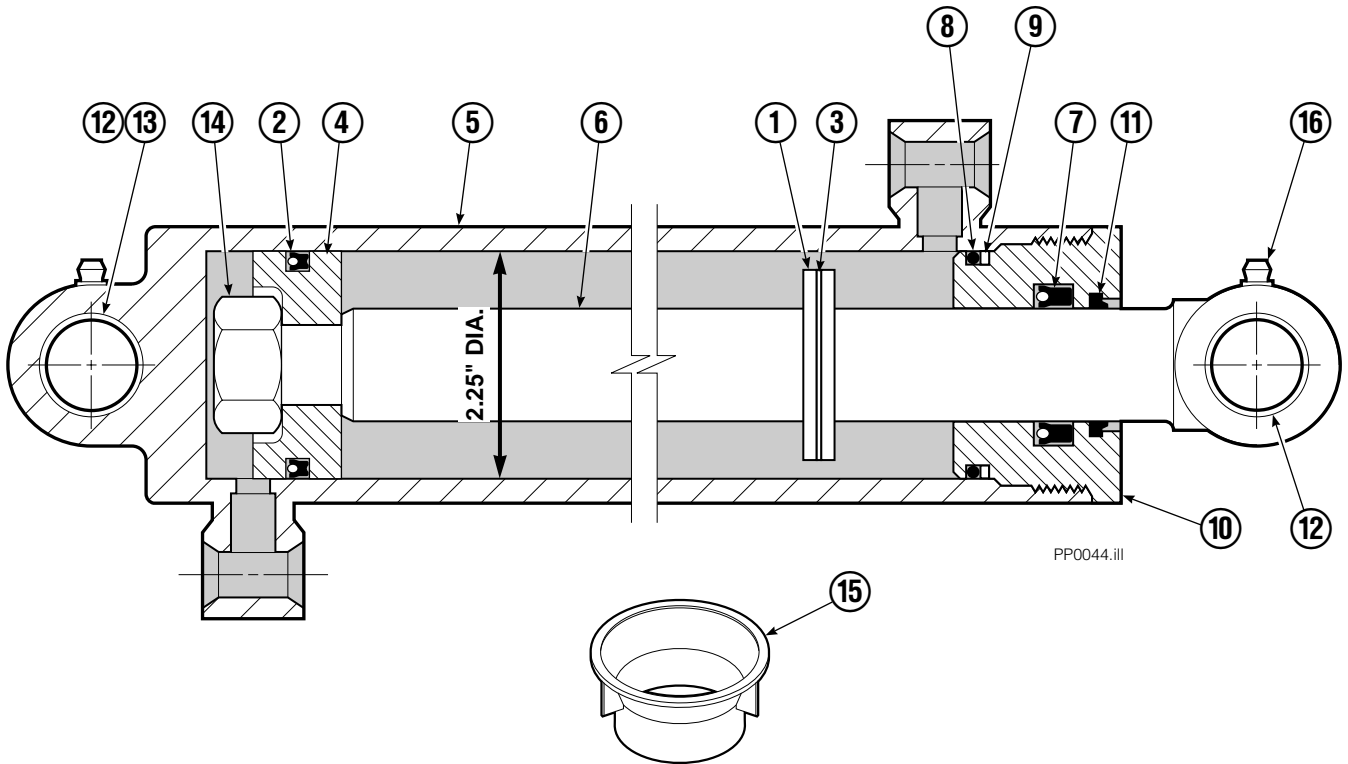

Cylinder

REF	QTY	PART NO.	DESCRIPTION
		358091	Cylinder Assembly
1	1	353370	Spacer
2	1	562553	Seal ■
3	1	7348	Snap Ring
4	1	562333	Piston
5	1	364727	Shell
6	1	364715	Rod
7	1	559705	Seal ■
8	1	2787	O-Ring ■
9	1	615130	Back-Up Ring ■
10	1	558628	Retainer
11	1	636853	Wiper ■
12	4	559697	Bearing
13	1	559698	Spacer
14	1	678019	Nut
15	1	671048	Seal Loader Kit ■
16	2	7401	Grease Fitting

■ Included in Service Kit 562339.
Ref: S-8434