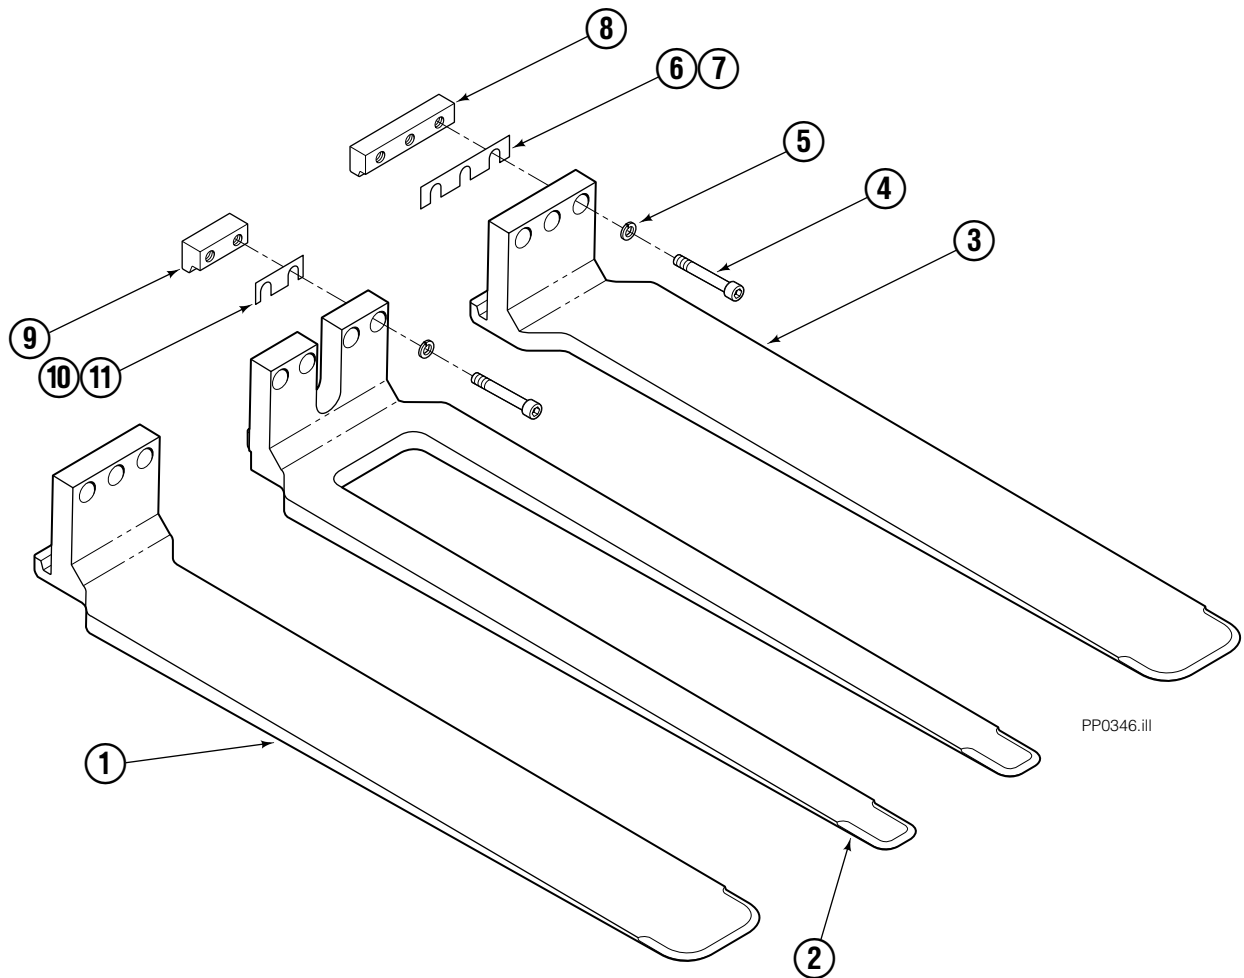

PP0060.iii

Frame Group

PP0695.ill

45E			
REF	QTY	PART NO.	DESCRIPTION
		6014140	Frame Group
1	1	6014141	Frame
2	2	2453	Fitting, 6-6
3	2	3008564	Stop

Platen Group

PP0346.iii

45E			
REF	QTY	PART NO.	DESCRIPTION
		3008460	Platen Group
1	1	3008498	Platen - R.H.
2	1	3008501	Platen - Center
3	1	3008495	Platen - L.H.
4	10	769583	Capscrew
5	10	681467	Lockwasher
6	◆	3008509	Shim - .030 in. (.762 mm)
7	◆	3008510	Shim - .021 in. (.533 mm)
8	2	3008508	Hook
9	2	3008504	Hook
10	◆	3008505	Shim - .030 in. (.762 mm)
11	◆	3008506	Shim - .021 in. (.533 mm)
12	1	3008465	Hydraulic Component Group ■

◆ Quantity as required.

■ See Hydraulic Components page for part breakdown.

Platen Hydraulic Group

45E			
REF	QTY	PART NO.	DESCRIPTION
		3008465	Hydraulic Component Group
1	1	3008466	Cylinder – L.H. ♦
2	1	3008467	Cylinder – R.H. ♦
3	4	617917	Fitting, 4-4
4	4	617641	Fitting, 4-4
5	2	2451	Fitting, 4-4
6	2	222939	Fitting, 4-4
7	2	763024	Capscrew
8	2	679828	Nut
9	2	3008477	Hose ■
10	1	3008478	Hose ■
11	1	3008479	Hose ■
12	2	6002109	Hose ■