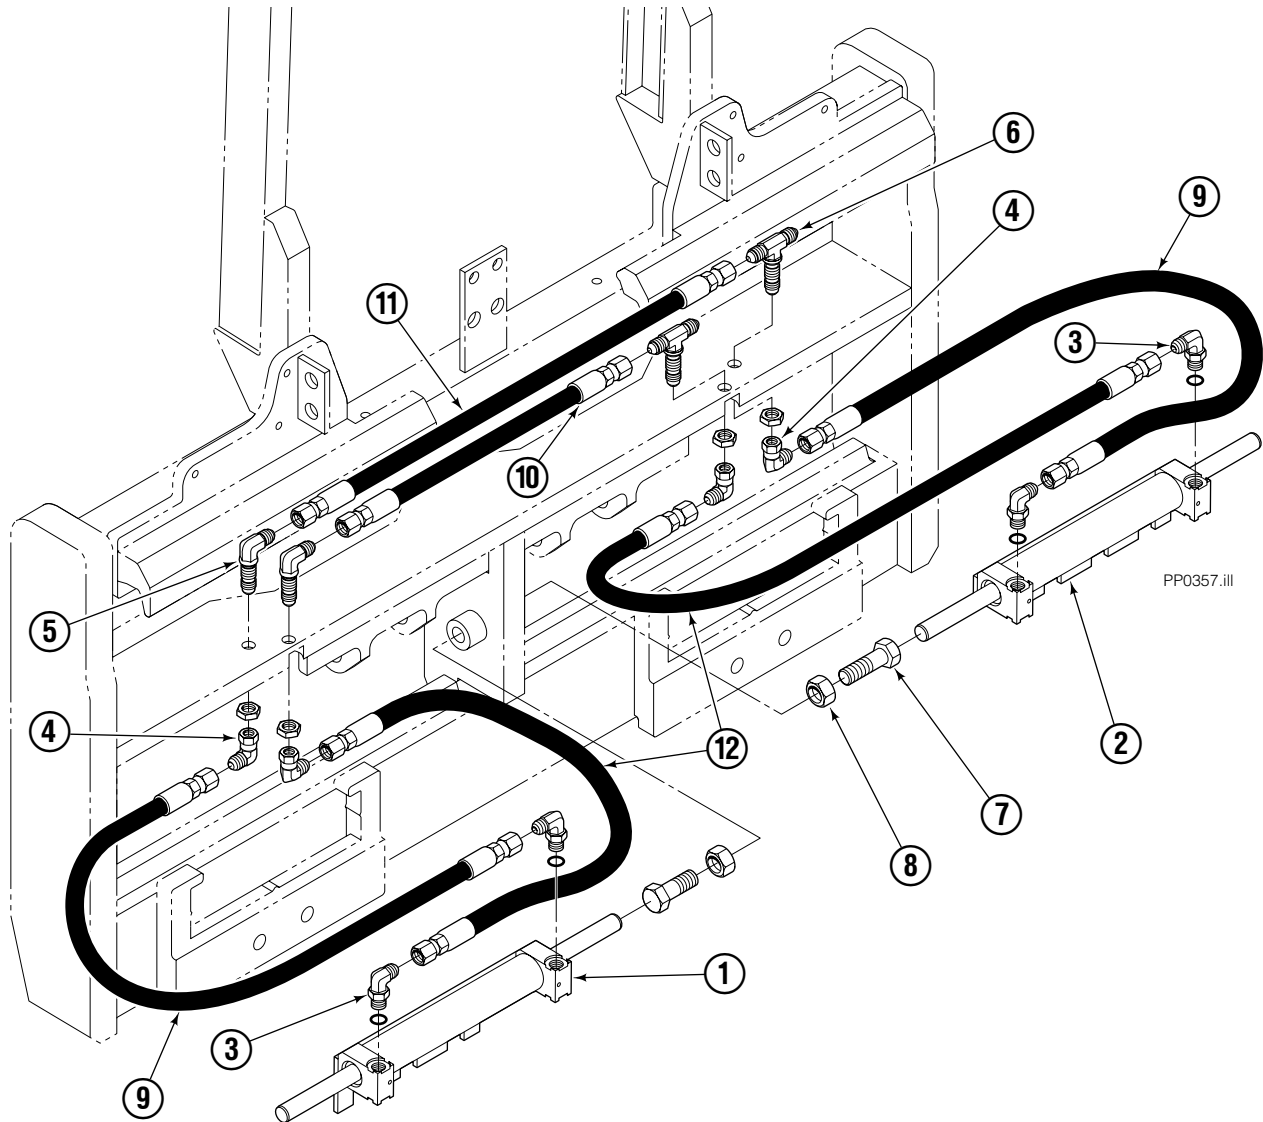

PP0060.iii

Frame Group

PP0695.ill

45E			
REF	QTY	PART NO.	DESCRIPTION
		6014140	Frame Group
1	1	6014141	Frame
2	2	2453	Fitting, 6-6
3	2	3008564	Stop

Platen Group

PP0346.iii

45E			
REF	QTY	PART NO.	DESCRIPTION
		3008460	Platen Group
1	1	3008498	Platen - R.H.
2	1	3008501	Platen - Center
3	1	3008495	Platen - L.H.
4	10	769583	Capscrew
5	10	681467	Lockwasher
6	◆	3008509	Shim - .030 in. (.762 mm)
7	◆	3008510	Shim - .021 in. (.533 mm)
8	2	3008508	Hook
9	2	3008504	Hook
10	◆	3008505	Shim - .030 in. (.762 mm)
11	◆	3008506	Shim - .021 in. (.533 mm)
12	1	3008465	Hydraulic Component Group ■

◆ Quantity as required.

■ See Hydraulic Components page for part breakdown.

Platen Hydraulic Group

45E			
REF	QTY	PART NO.	DESCRIPTION
		3008465	Hydraulic Component Group
1	1	3008466	Cylinder – L.H. ♦
2	1	3008467	Cylinder – R.H. ♦
3	4	617917	Fitting, 4-4
4	4	617641	Fitting, 4-4
5	2	2451	Fitting, 4-4
6	2	222939	Fitting, 4-4
7	2	763024	Capscrew
8	2	679828	Nut
9	2	3008477	Hose ■
10	1	3008478	Hose ■
11	1	3008479	Hose ■
12	2	6002109	Hose ■

♦ See Cylinder page for parts breakdown.

■ Included in Hose Group 3009543.

Left-Hand Cylinder

45E			
REF	QTY	PART NO.	DESCRIPTION
		3008466	Cylinder - L.H.
1	1	3008471	Piston Rod ♦
2	2	3008470	Retainer ♦
3	1	3008469	Tube ♦
4	1	2712	O-Ring ♦
5	2	615116	Back-up Ring ♦
6	2	3008474	Nylon Ring ♦
7	2	641332	Seal
8	2	3008476	Washer
9	2	3017	Snap Ring
10	1	3008475	Plate ♦