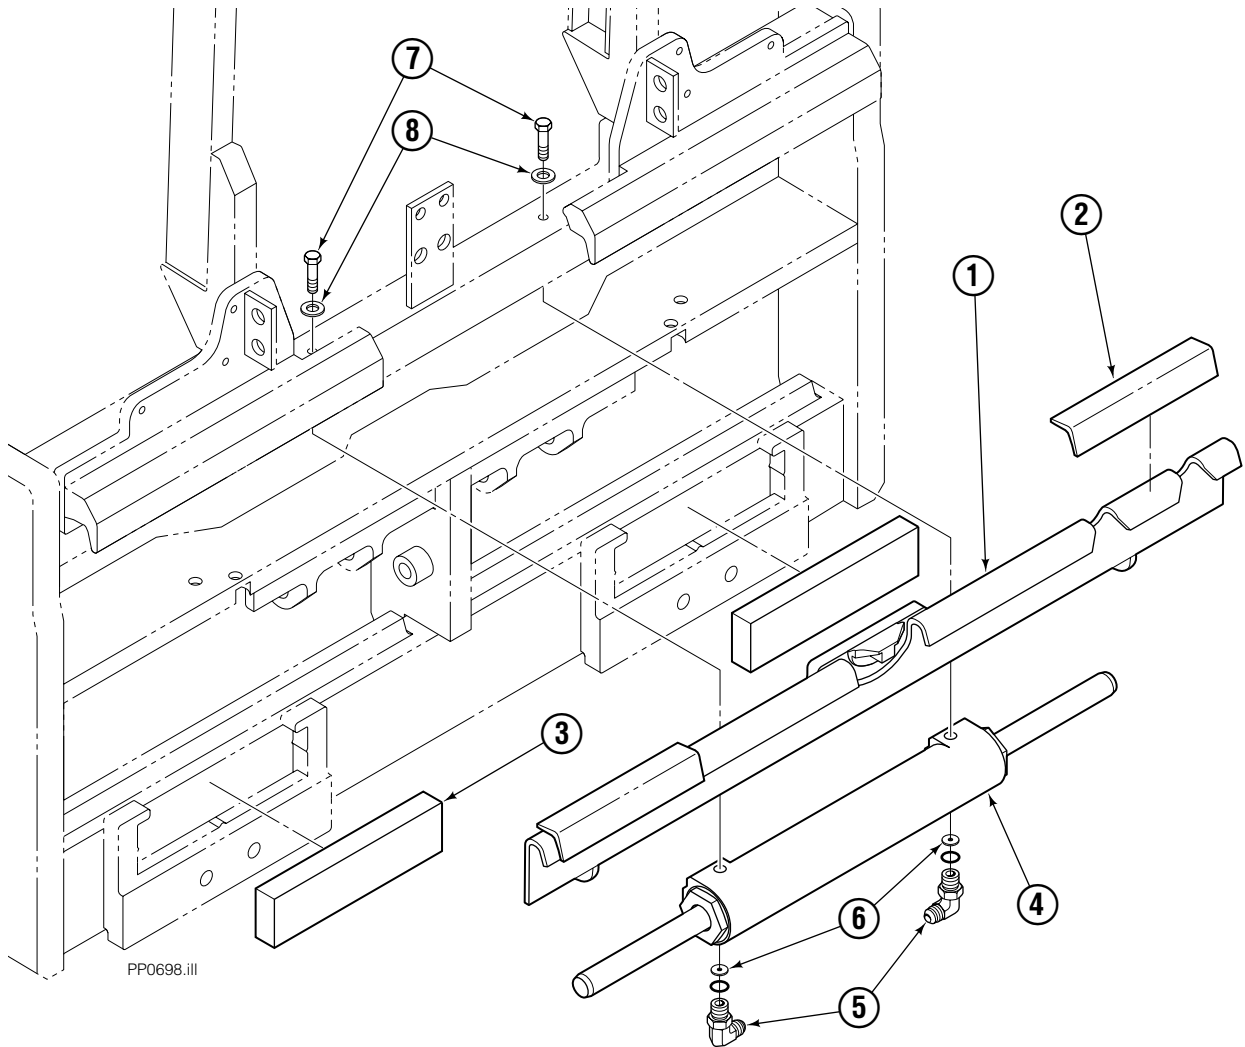

S/S Mounting Group

45E			
REF	QTY	PART NO.	DESCRIPTION
		6014145	Mounting Group
1	1	6014146	Anchor Bracket
2	2	671165	Upper Bearing
3	2	682814	Lower Bearing
4	1	3008624	Sideshift Cylinder ♦
5	2	666984	Fitting, 4-6
6	2	675550	Restrictor Washer
7	2	768529	Capscrew, M8 x 60
8	2	787398	Washer, M8

♦ See Sideshift Cylinder page for parts breakdown.