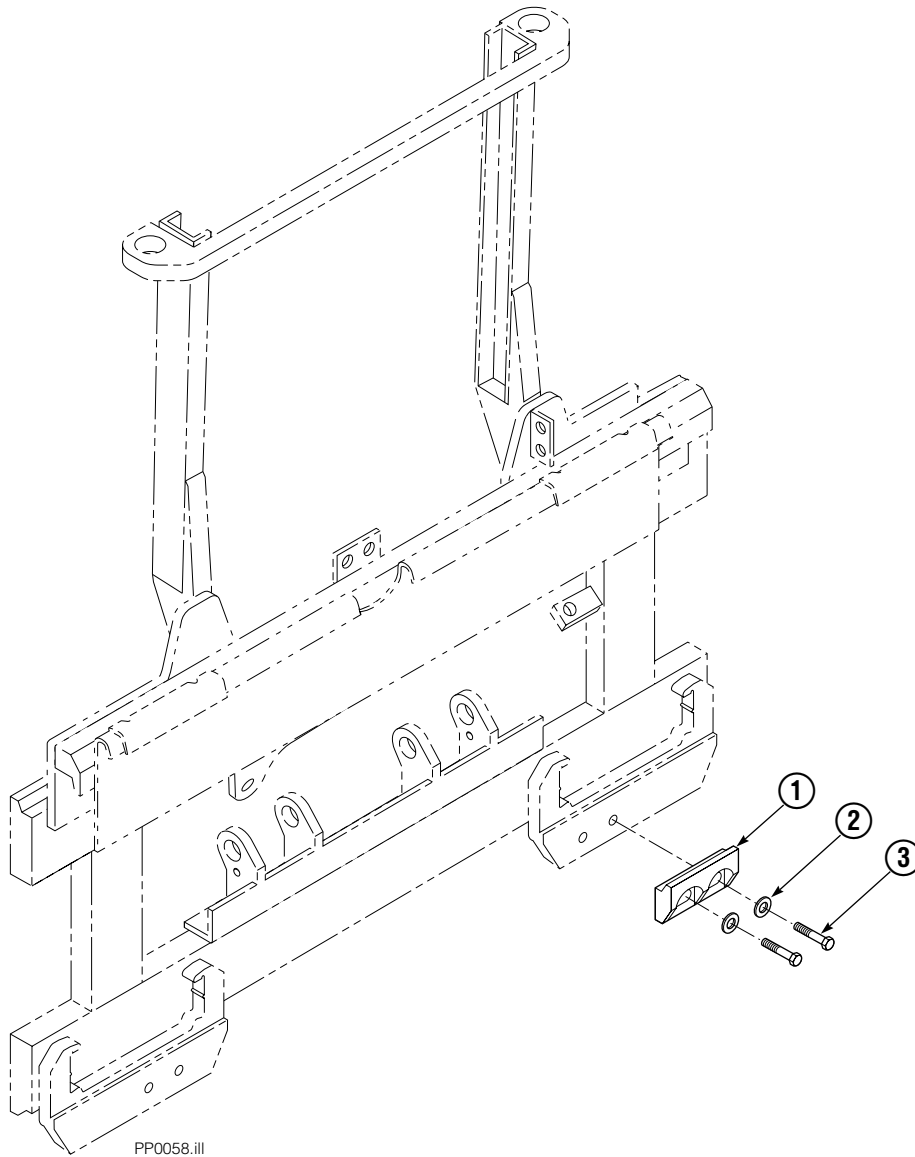

Bolt-On Lower Hook Group ITA II

REF	QTY	PART NO.	DESCRIPTION
		683178	Lower Hook Group ITA II
1	2	679360	Hook
2	4	667225	Washer
3	4	779010	Capscrew