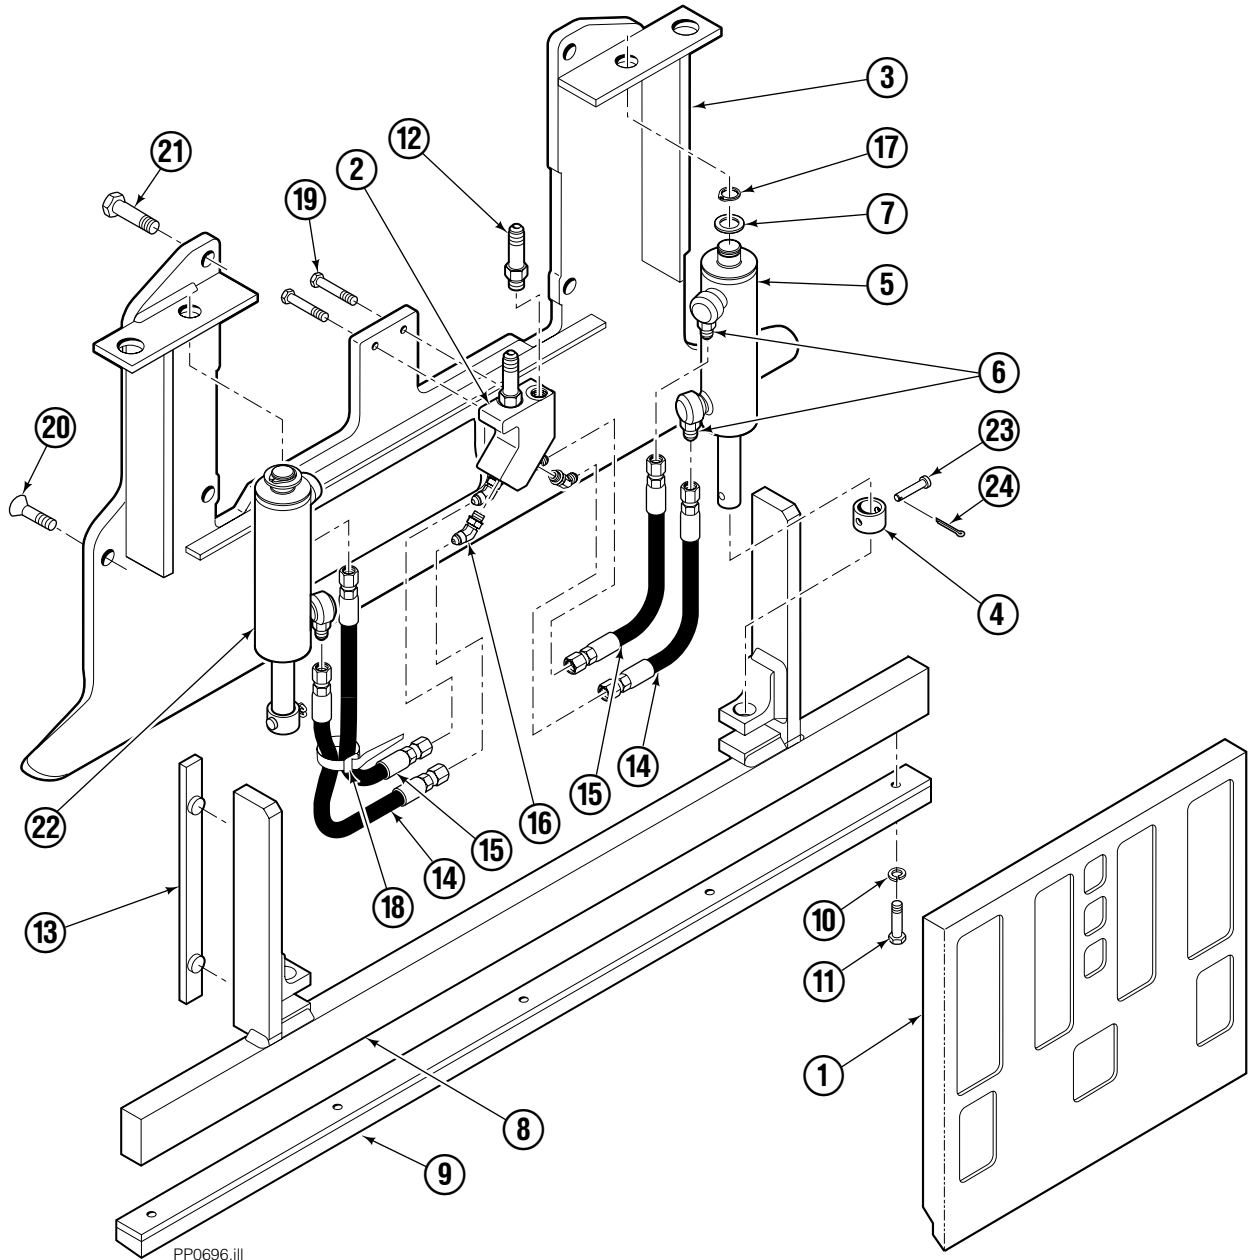

Three Function – Sideshift with Adjustable Platens

35E/45E			
REF	QTY	PART NO.	DESCRIPTION
		673132	Knob Group
1	1	665250	Snap Ring
2	1	673131	Cover
3	1	667753	Knob
4	1	673872	■ Switch
5	2	667752	Connector-Gray
6	1	669385	Strain Relief
7	1	665249	Tie
8	1	673874	Cable Assembly
9	1	665081	Adapter
10	1	5902	Nut, 3/8 NC
11	1	673872	■ Switch
12	1	671900	Connector-Orange

■ This switch may be purchased without wires.
Order part number 665004. Soldering is required.

Faceplate Group

PP0696.ill

45E

REF	QTY	PART NO.	DESCRIPTION	REF	QTY	PART NO.	DESCRIPTION
		6002169	Faceplate Group 40" x 40" ■	12	2	605743	Fitting, 6-6
		6014095	Gripper Jaw Assembly ●	13	2	686573	Bearing
1	1	6002170	Faceplate 40" x 40" ■	14	2	6002138	Hose
2	1	6002134	Valve	15	2	6002139	Hose
3	1	206396	Gripper Jaw	16	4	617918	Fitting, 4-4
4	2	6020451	Sleeve	17	2	6003718	Retaining Ring
5	1	6020456	Gripper Cylinder, LH ▼	18	4	684956	Wire Tie
6	4	617915	Fitting, 4-4	19	2	787373	Capscrew, M8x20
7	2	6001555	Washer	20	2	768714	Capscrew, M16
8	1	6002135	Gripper Bar	21	4	225346	Capscrew, M16
9	1	672712	Gripper Pad	22	1	6020455	Gripper Cylinder, RH ▼
10	5	680253	Lockwasher, M8	23	2	664762	Clevis Pin
11	5	787375	Capscrew, M8x20	24	2	6507	Cotter Pin