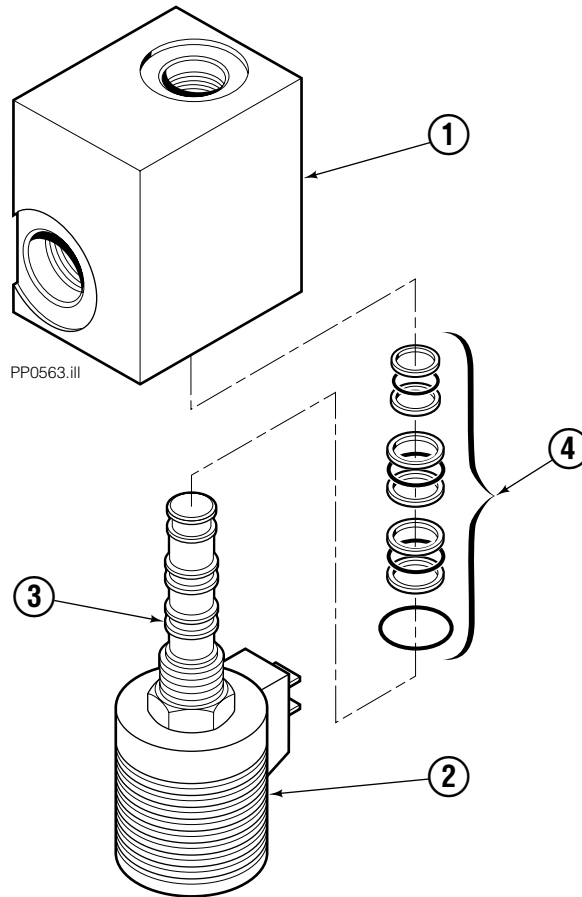

Solenoid Valves

REF	QTY	PART NO.	DESCRIPTION
		6009149	Solenoid Valve Assy
1	1	204978	Valve Body
2	1	6000359	Coil - 48V
3	1	6002084	Valve Cartridge
4	1	6009164	Service Kit

Reference: S-21076.