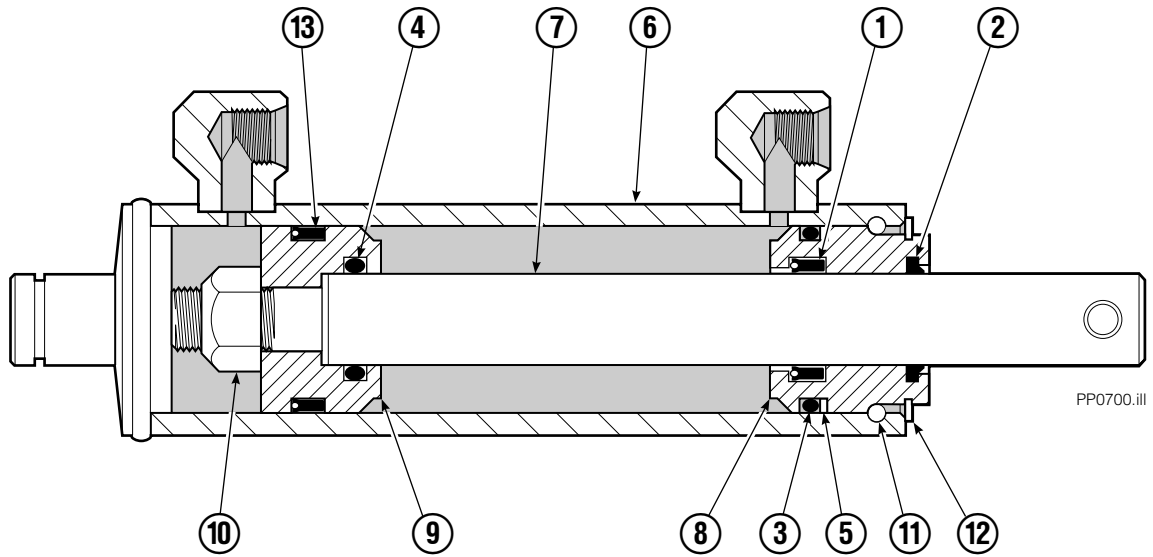

Three Function – Sideshift with Adjustable Platens

35E/45E			
REF	QTY	PART NO.	DESCRIPTION
		673132	Knob Group
1	1	665250	Snap Ring
2	1	673131	Cover
3	1	667753	Knob
4	1	673872	■ Switch
5	2	667752	Connector-Gray
6	1	669385	Strain Relief
7	1	665249	Tie
8	1	673874	Cable Assembly
9	1	665081	Adapter
10	1	5902	Nut, 3/8 NC
11	1	673872	■ Switch
12	1	671900	Connector-Orange

■ This switch may be purchased without wires.
Order part number 665004. Soldering is required.

Faceplate Group

PP0696.ill

45E

REF	QTY	PART NO.	DESCRIPTION	REF	QTY	PART NO.	DESCRIPTION
		6002169	Faceplate Group 40" x 40" ■	12	2	605743	Fitting, 6-6
		6014095	Gripper Jaw Assembly ●	13	2	686573	Bearing
1	1	6002170	Faceplate 40" x 40" ■	14	2	6002138	Hose
2	1	6002134	Valve	15	2	6002139	Hose
3	1	206396	Gripper Jaw	16	4	617918	Fitting, 4-4
4	2	6020451	Sleeve	17	2	6003718	Retaining Ring
5	1	6020456	Gripper Cylinder, LH ▼	18	4	684956	Wire Tie
6	4	617915	Fitting, 4-4	19	2	787373	Capscrew, M8x20
7	2	6001555	Washer	20	2	768714	Capscrew, M16
8	1	6002135	Gripper Bar	21	4	225346	Capscrew, M16
9	1	672712	Gripper Pad	22	1	6020455	Gripper Cylinder, RH ▼
10	5	680253	Lockwasher, M8	23	2	664762	Clevis Pin
11	5	787375	Capscrew, M8x20	24	2	6507	Cotter Pin

■ Width x height.

● Includes items 2 through 19, 22.

▼ See Gripper Cylinder page for parts breakdown.

Gripper Cylinder Left Hand

REF	QTY	PART NO.	DESCRIPTION
		6020456	Gripper Cylinder - LH
1	1	646540	▼ Seal
2	1	636850	▼ Wiper
3	1	2718	▼ O-Ring
4	1	2710	▼ O-Ring
5	1	615122	▼ Back-Up Ring
6	1	6002131	Shell
7	1	6020445	Rod
8	1	685664	Retainer
9	1	685665	Piston
10	1	563462	Nut
11	1	563916	Ring
12	1	3137	Ring
13	1	663728	▼ Piston Seal