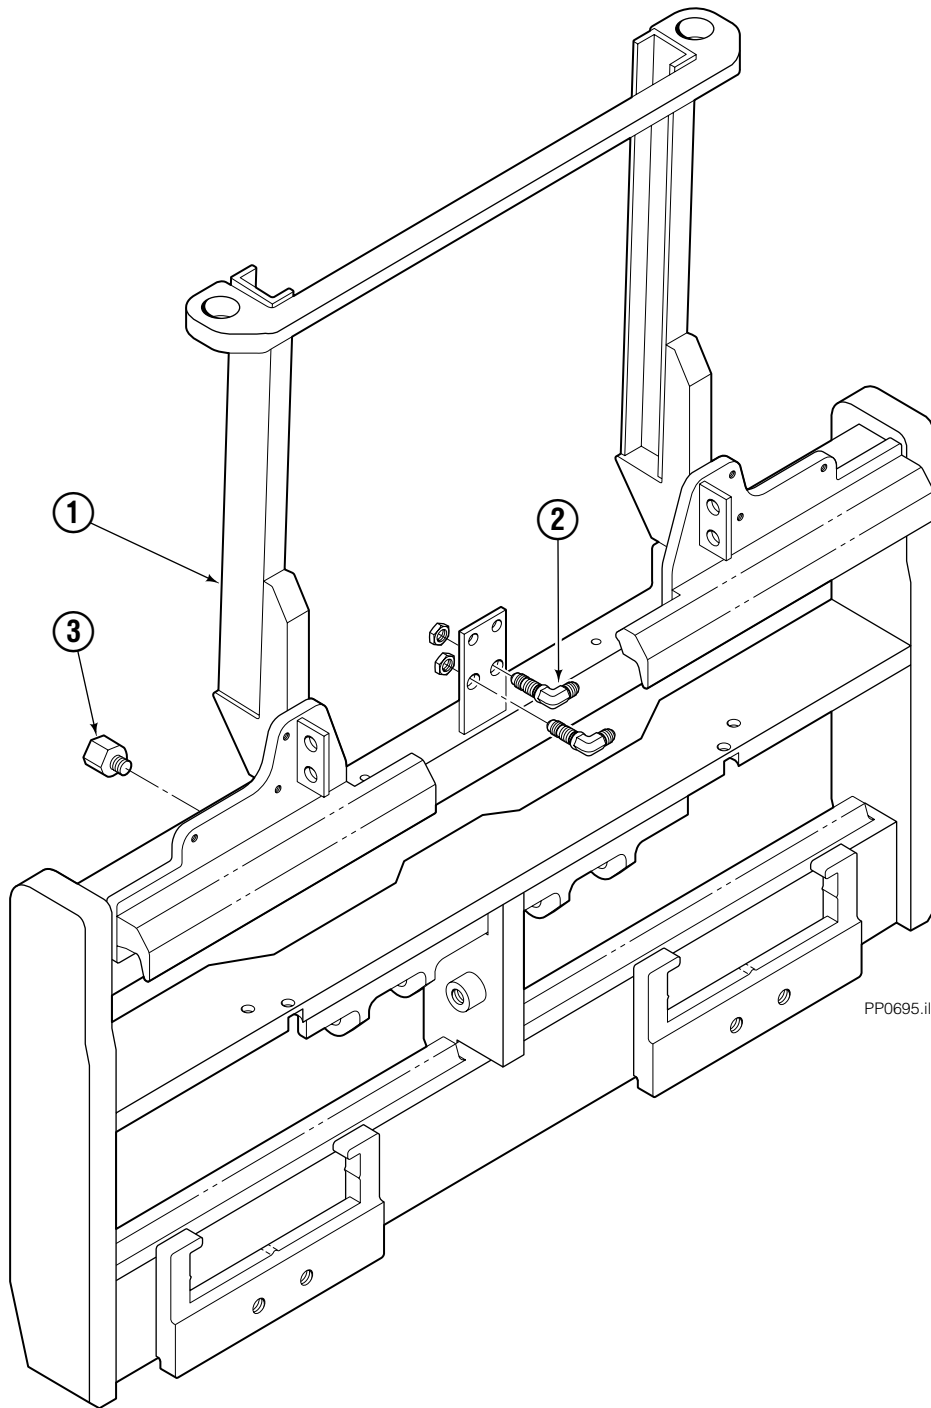

Decals

Optional Faceplate Extension

Part No. 679150
(1 Place & 1 optional)

Part No. 665595
(2 Place & 2 optional)

Part No. 656038
(6 Places)

Part No. 679059
(1 Place if equipped with Quick Change Hooks)

Nameplate

PP0060.iii

Frame Group

PP0695.ill

45E			
REF	QTY	PART NO.	DESCRIPTION
		6014140	Frame Group
1	1	6014141	Frame
2	2	2453	Fitting, 6-6
3	2	3008564	Stop

Platen Group

PP0346.iii

45E			
REF	QTY	PART NO.	DESCRIPTION
		3008460	Platen Group
1	1	3008498	Platen - R.H.
2	1	3008501	Platen - Center
3	1	3008495	Platen - L.H.
4	10	769583	Capscrew
5	10	681467	Lockwasher
6	◆	3008509	Shim - .030 in. (.762 mm)
7	◆	3008510	Shim - .021 in. (.533 mm)
8	2	3008508	Hook
9	2	3008504	Hook
10	◆	3008505	Shim - .030 in. (.762 mm)
11	◆	3008506	Shim - .021 in. (.533 mm)
12	1	3008465	Hydraulic Component Group ■

◆ Quantity as required.

■ See Hydraulic Components page for part breakdown.

Platen Hydraulic Group

45E			
REF	QTY	PART NO.	DESCRIPTION
		3008465	Hydraulic Component Group
1	1	3008466	Cylinder – L.H. ♦
2	1	3008467	Cylinder – R.H. ♦
3	4	617917	Fitting, 4-4
4	4	617641	Fitting, 4-4
5	2	2451	Fitting, 4-4
6	2	222939	Fitting, 4-4
7	2	763024	Capscrew
8	2	679828	Nut
9	2	3008477	Hose ■
10	1	3008478	Hose ■
11	1	3008479	Hose ■
12	2	6002109	Hose ■