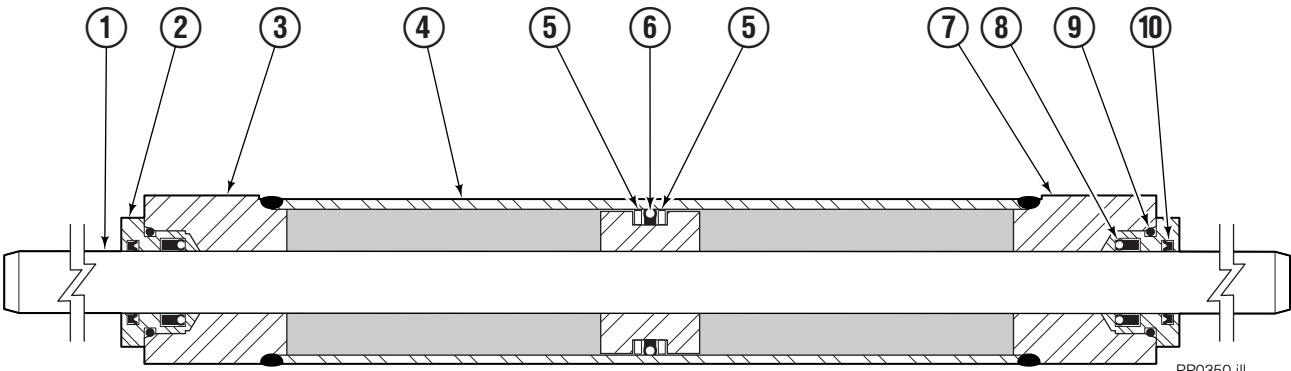

Sideshift Cylinder

PP0350.III

45E			
REF	QTY	PART NO.	DESCRIPTION
		3008624	Sideshift Cylinder
1	1	10042-615	Piston Rod ◆
2	2	218324	Threaded Retainer
3	1	218323	Retainer ◆
4	1	10041-245	Tube ◆
5	2	218326	Back-up Ring ◆
6	1	218325	Piston Seal ◆
7	1	218322	Retainer ◆
8	2	562132	Rod Seal
9	2	415866	O-Ring
10	2	562131	Wiper

◆ Parts cannot be serviced.
Order complete Cylinder if replacement needed.