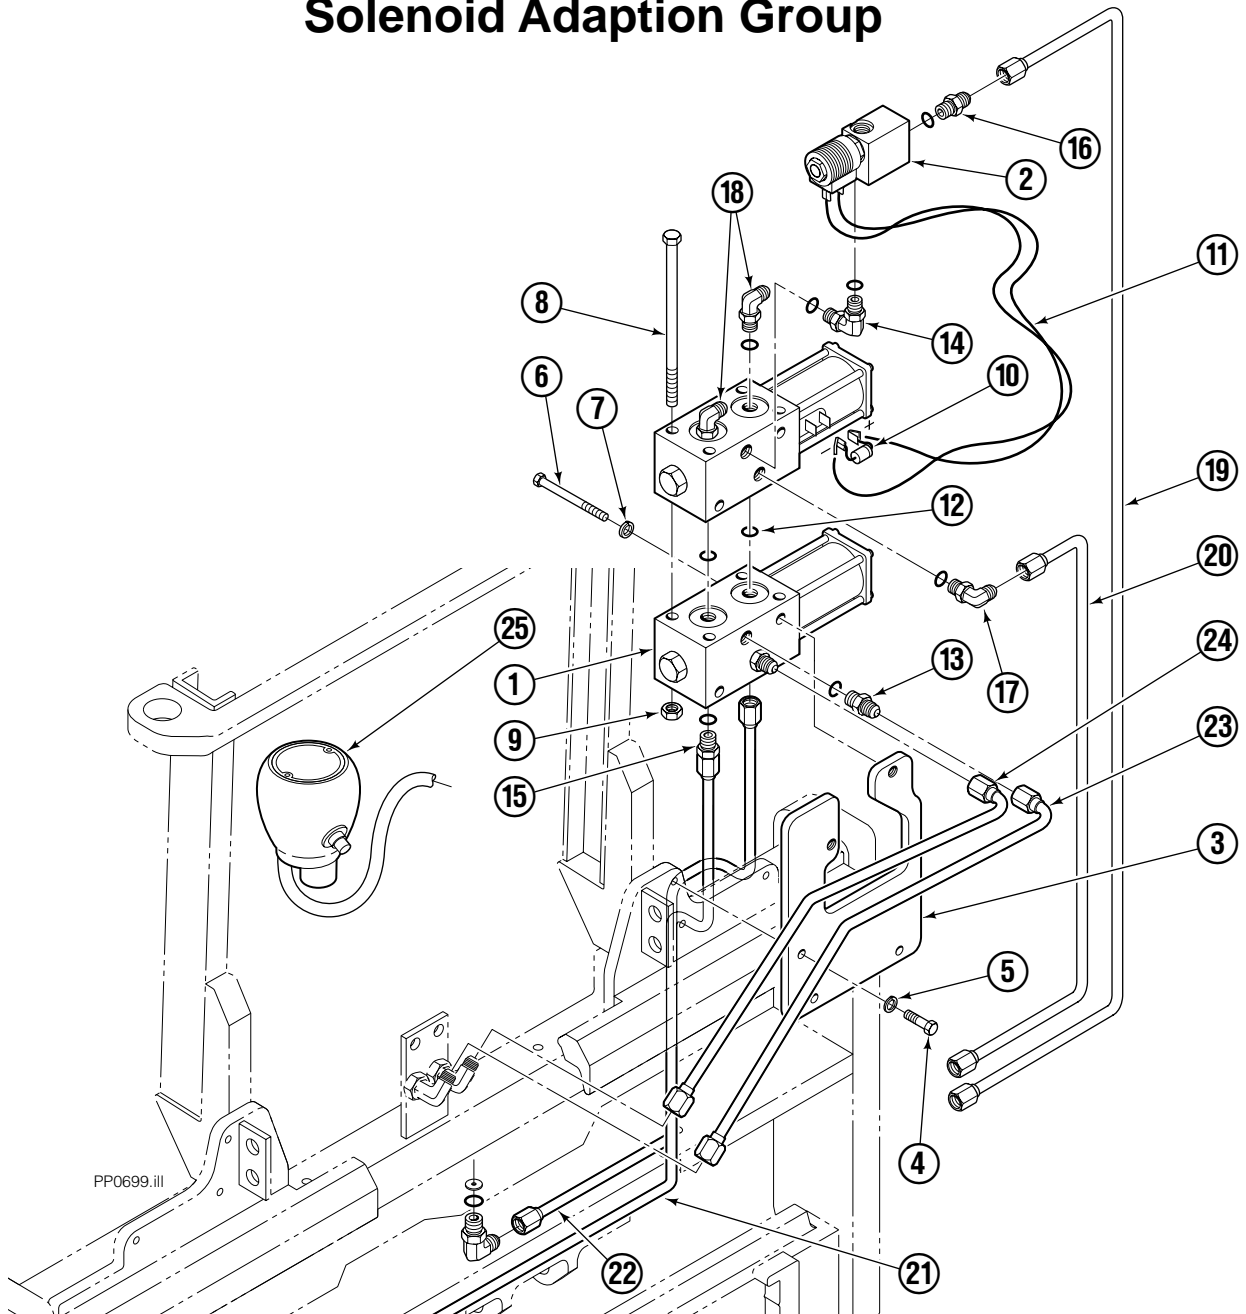

♦ See Sideshift Cylinder page for parts breakdown.

Sideshift Cylinder

PP0350.III

45E			
REF	QTY	PART NO.	DESCRIPTION
		3008624	Sideshift Cylinder
1	1	10042-615	Piston Rod ◆
2	2	218324	Threaded Retainer
3	1	218323	Retainer ◆
4	1	10041-245	Tube ◆
5	2	218326	Back-up Ring ◆
6	1	218325	Piston Seal ◆
7	1	218322	Retainer ◆
8	2	562132	Rod Seal
9	2	415866	O-Ring
10	2	562131	Wiper

◆ Parts cannot be serviced.
 Order complete Cylinder if replacement needed.

Solenoid Adaption Group

45E

REF	QTY	PART NO.	DESCRIPTION	REF	QTY	PART NO.	DESCRIPTION
		6014144	Solenoid Adaption Group	13	2	604511	Fitting, 6-6
1	2	◆	Solenoid Valve	14	1	619235	Fitting, 6-6
2	1	◆	Solenoid Valve	15	2	627850	Fitting, 4-6
3	1	3008565	Plate	16	1	617915	Fitting, 4-4
4	3	765329	Capscrew, M8 x 20	17	1	666984	Fitting, 4-6
5	3	6287	Lockwasher, .312	18	2	601676	Fitting, 6-6
6	2	768520	Capscrew, M6 x 75	19	1	3009532	Tube
7	2	6201	Lockwasher, .25	20	1	3009533	Tube
8	2	683242	Capscrew, M8 x 140	21	1	6014148	Tube
9	2	767414	Nut, M8	22	1	6014149	Tube
10	2	669432	Diode Assembly	23	1	3009536	Tube
11	2	204977	Wire Assembly	24	1	3009537	Tube
12	2	2716	O-Ring	25	1	673132	Knob Assembly ●