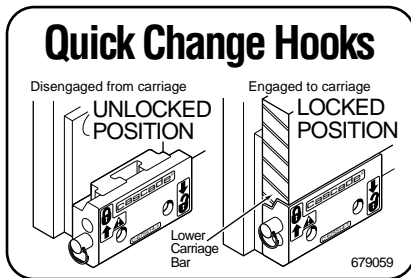

Decals

Optional Faceplate Extension

Part No. 679150
(1 Place & 1 optional)

Part No. 665595
(2 Place & 2 optional)

Part No. 656038
(6 Places)

Part No. 679059
(1 Place if equipped with Quick Change Hooks)

Nameplate