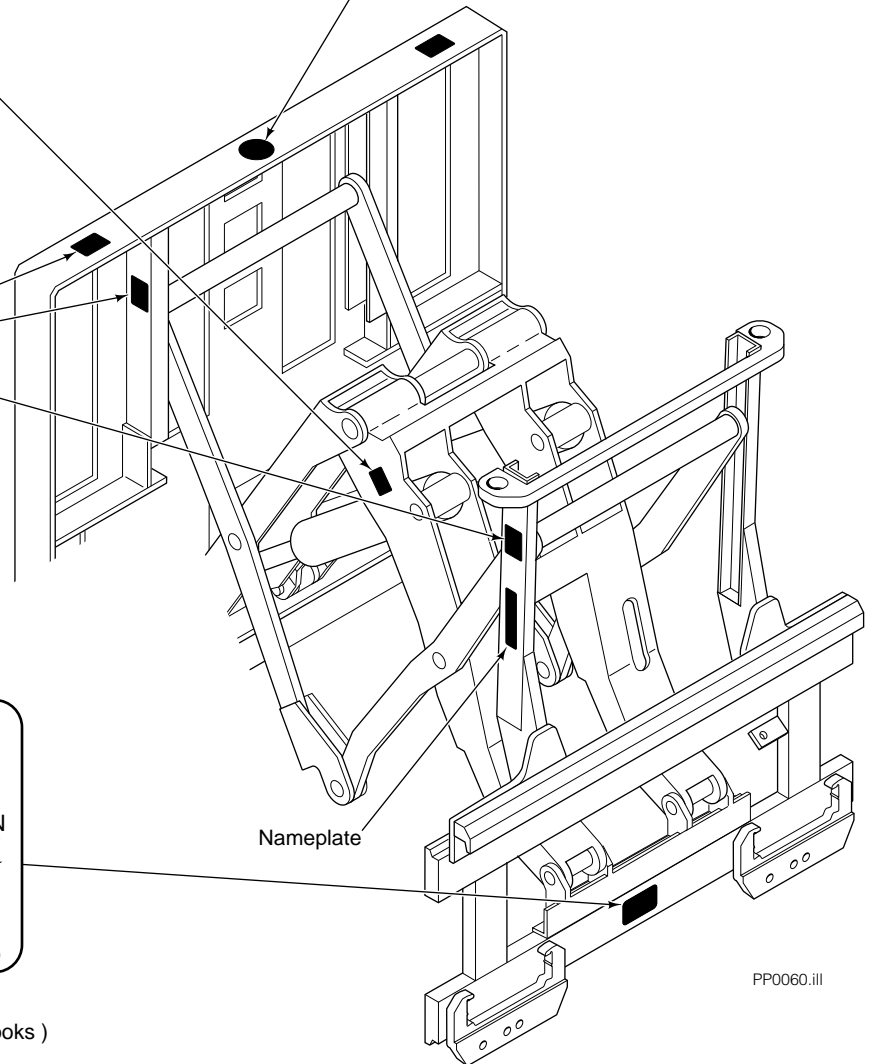

Decals

Optional Faceplate Extension

Part No. 679150
(1 Place & 1 optional)

Part No. 665595
(2 Place & 2 optional)

Part No. 656038
(6 Places)

Part No. 679059
(1 Place if equipped with Quick Change Hooks)

Nameplate

PP0060.iii

Frame Group

PP0695.ill

45E			
REF	QTY	PART NO.	DESCRIPTION
		6014140	Frame Group
1	1	6014141	Frame
2	2	2453	Fitting, 6-6
3	2	3008564	Stop

Platen Group

PP0346.iii

45E			
REF	QTY	PART NO.	DESCRIPTION
		3008460	Platen Group
1	1	3008498	Platen - R.H.
2	1	3008501	Platen - Center
3	1	3008495	Platen - L.H.
4	10	769583	Capscrew
5	10	681467	Lockwasher
6	◆	3008509	Shim - .030 in. (.762 mm)
7	◆	3008510	Shim - .021 in. (.533 mm)
8	2	3008508	Hook
9	2	3008504	Hook
10	◆	3008505	Shim - .030 in. (.762 mm)
11	◆	3008506	Shim - .021 in. (.533 mm)
12	1	3008465	Hydraulic Component Group ■