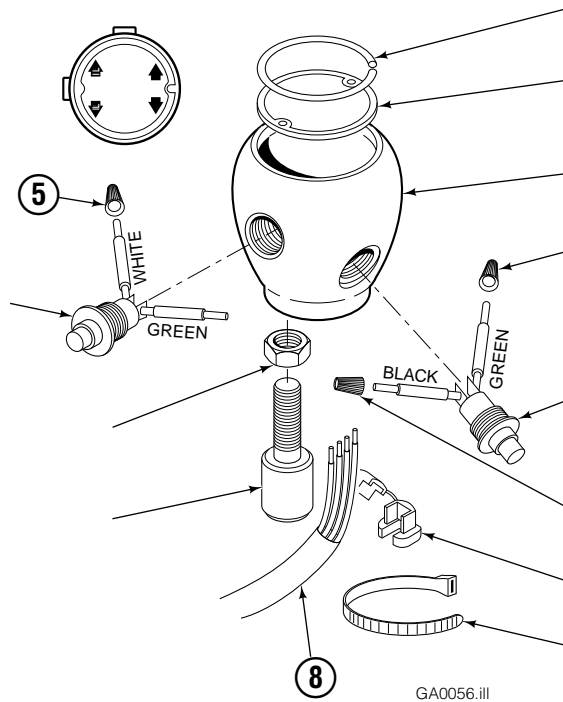

◆ See Solenoid Valve page for parts breakdown.

● See Knob Assembly page for parts breakdown.

Solenoid Valves

Racine

REF	QTY	PART NO.	DESCRIPTION
1	1	614093	Solenoid Valve - 48V
2	1	665047	Coil - 48V
		685012	Service Kit

Solenoid Valves

REF	QTY	PART NO.	DESCRIPTION
		6009149	Solenoid Valve Assy
1	1	204978	Valve Body
2	1	6000359	Coil - 48V
3	1	6002084	Valve Cartridge
4	1	6009164	Service Kit

Reference: S-21076.

Control Knob

Three Function – Sideshift with Adjustable Platens

35E/45E			
REF	QTY	PART NO.	DESCRIPTION
		673132	Knob Group
1	1	665250	Snap Ring
2	1	673131	Cover
3	1	667753	Knob
4	1	673872	■ Switch
5	2	667752	Connector-Gray
6	1	669385	Strain Relief
7	1	665249	Tie
8	1	673874	Cable Assembly
9	1	665081	Adapter
10	1	5902	Nut, 3/8 NC
11	1	673872	■ Switch
12	1	671900	Connector-Orange

■ This switch may be purchased without wires.
Order part number 665004. Soldering is required.

Faceplate Group

PP0696.ill

45E

REF	QTY	PART NO.	DESCRIPTION	REF	QTY	PART NO.	DESCRIPTION
		6002169	Faceplate Group 40" x 40" ■	12	2	605743	Fitting, 6-6
		6014095	Gripper Jaw Assembly ●	13	2	686573	Bearing
1	1	6002170	Faceplate 40" x 40" ■	14	2	6002138	Hose
2	1	6002134	Valve	15	2	6002139	Hose
3	1	206396	Gripper Jaw	16	4	617918	Fitting, 4-4
4	2	6020451	Sleeve	17	2	6003718	Retaining Ring
5	1	6020456	Gripper Cylinder, LH ▼	18	4	684956	Wire Tie
6	4	617915	Fitting, 4-4	19	2	787373	Capscrew, M8x20
7	2	6001555	Washer	20	2	768714	Capscrew, M16
8	1	6002135	Gripper Bar	21	4	225346	Capscrew, M16
9	1	672712	Gripper Pad	22	1	6020455	Gripper Cylinder, RH ▼
10	5	680253	Lockwasher, M8	23	2	664762	Clevis Pin
11	5	787375	Capscrew, M8x20	24	2	6507	Cotter Pin