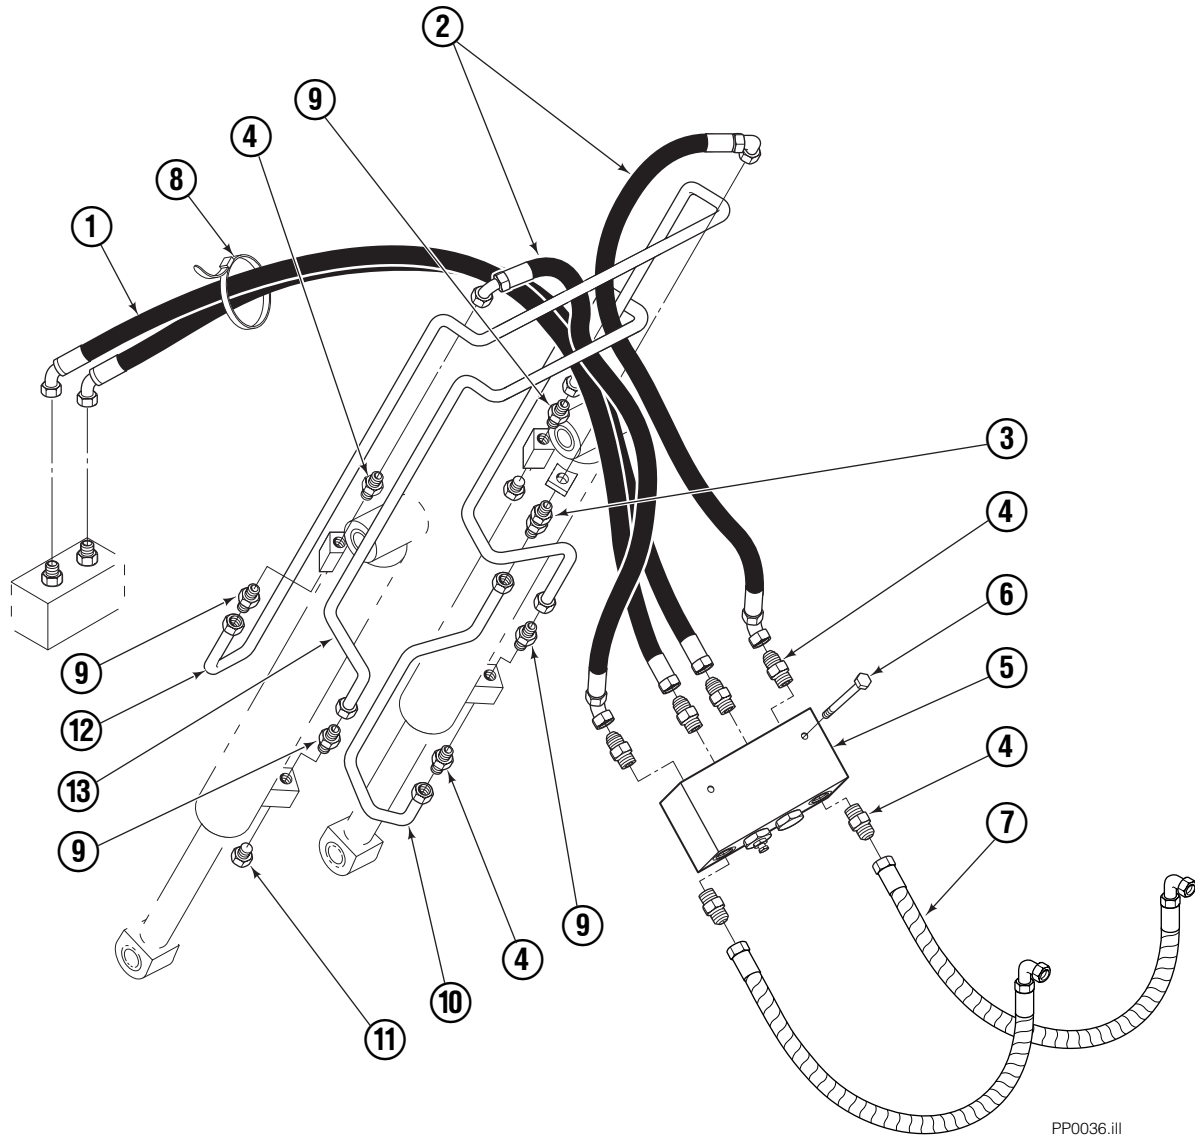

Hydraulic Group

PP0036.ill

35E/45E			
REF	QTY	PART NO.	DESCRIPTION
		685828	Hydraulic Group ITA II
1	1	685831	Hose
2	2	683173	Hose
3	1	2375	Fitting, 6-6
4	8	604511	Fitting, 6-6
5	1	682812	■ Valve
6	2	765329	Capscrew, M8x1.25x20-8.8
7	2	685978	Hose ITA II
8	2	684956	Cable tie
9	4	605235	Fitting 5-6
10	1	200647	Tube
11	2	604510	Plug, 6
12	1	200649	Tube
13	1	200648	Tube

■ See Valve page for parts breakdown.