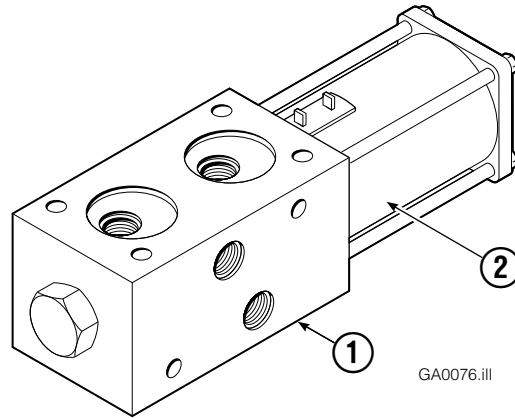

◆ Parts cannot be serviced.
 Order complete Cylinder if replacement needed.

Solenoid Adaption Group

45E

REF	QTY	PART NO.	DESCRIPTION	REF	QTY	PART NO.	DESCRIPTION
		6014144	Solenoid Adaption Group	13	2	604511	Fitting, 6-6
1	2	◆	Solenoid Valve	14	1	619235	Fitting, 6-6
2	1	◆	Solenoid Valve	15	2	627850	Fitting, 4-6
3	1	3008565	Plate	16	1	617915	Fitting, 4-4
4	3	765329	Capscrew, M8 x 20	17	1	666984	Fitting, 4-6
5	3	6287	Lockwasher, .312	18	2	601676	Fitting, 6-6
6	2	768520	Capscrew, M6 x 75	19	1	3009532	Tube
7	2	6201	Lockwasher, .25	20	1	3009533	Tube
8	2	683242	Capscrew, M8 x 140	21	1	6014148	Tube
9	2	767414	Nut, M8	22	1	6014149	Tube
10	2	669432	Diode Assembly	23	1	3009536	Tube
11	2	204977	Wire Assembly	24	1	3009537	Tube
12	2	2716	O-Ring	25	1	673132	Knob Assembly ●

◆ See Solenoid Valve page for parts breakdown.

● See Knob Assembly page for parts breakdown.

Solenoid Valves

Racine

REF	QTY	PART NO.	DESCRIPTION
1	1	614093	Solenoid Valve - 48V
2	1	665047	Coil - 48V
		685012	Service Kit