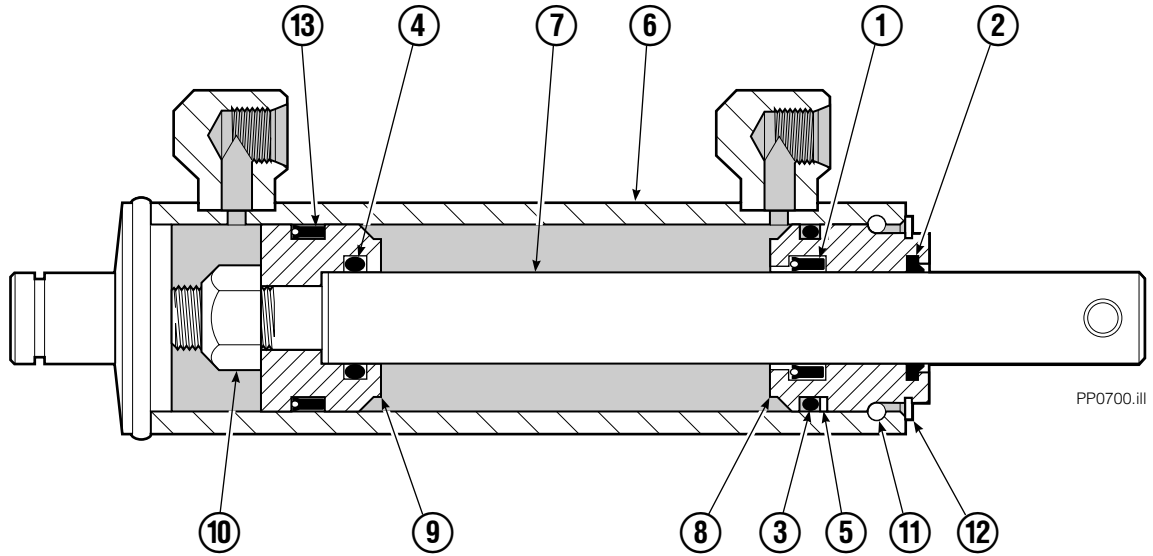

Gripper Cylinder Right Hand

REF	QTY	PART NO.	DESCRIPTION
		6020455	Gripper Cylinder – RH
1	1	646540	▼ Seal
2	1	636850	▼ Wiper
3	1	2718	▼ O-Ring
4	1	2710	▼ O-Ring
5	1	615122	▼ Back-Up Ring
6	1	6014091	Shell
7	1	6020445	Rod
8	1	685664	Retainer
9	1	685665	Piston
10	1	563462	Nut
11	1	563916	Ring
12	1	3137	Ring
13	1	663728	▼ Piston Seal

▼ Included in Service Kit 684827.