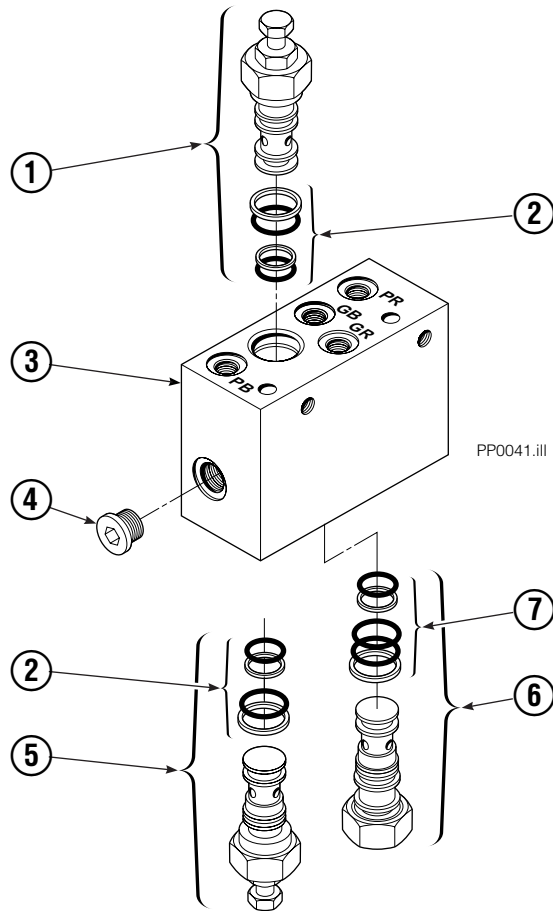

■ Width x height.

● Includes items 2 through 19, 22.

▼ See Gripper Cylinder page for parts breakdown.

Gripper Cylinder Left Hand

REF	QTY	PART NO.	DESCRIPTION
		6020456	Gripper Cylinder - LH
1	1	646540	▼ Seal
2	1	636850	▼ Wiper
3	1	2718	▼ O-Ring
4	1	2710	▼ O-Ring
5	1	615122	▼ Back-Up Ring
6	1	6002131	Shell
7	1	6020445	Rod
8	1	685664	Retainer
9	1	685665	Piston
10	1	563462	Nut
11	1	563916	Ring
12	1	3137	Ring
13	1	663728	▼ Piston Seal

- Quantity as required.
- Included in Bushing Service Kit 205075.

Cylinder

REF	QTY	PART NO.	DESCRIPTION
		358091	Cylinder Assembly
1	1	353370	Spacer
2	1	562553	Seal ■
3	1	7348	Snap Ring
4	1	562333	Piston
5	1	364727	Shell
6	1	364715	Rod
7	1	559705	Seal ■
8	1	2787	O-Ring ■
9	1	615130	Back-Up Ring ■
10	1	558628	Retainer
11	1	636853	Wiper ■
12	4	559697	Bearing
13	1	559698	Spacer
14	1	678019	Nut
15	1	671048	Seal Loader Kit ■
16	2	7401	Grease Fitting

■ Included in Service Kit 562339.
Ref: S-8434

Hydraulic Group

PP0036.ill

35E/45E			
REF	QTY	PART NO.	DESCRIPTION
		685828	Hydraulic Group ITA II
1	1	685831	Hose
2	2	683173	Hose
3	1	2375	Fitting, 6-6
4	8	604511	Fitting, 6-6
5	1	682812	■ Valve
6	2	765329	Capscrew, M8x1.25x20-8.8
7	2	685978	Hose ITA II
8	2	684956	Cable tie
9	4	605235	Fitting 5-6
10	1	200647	Tube
11	2	604510	Plug, 6
12	1	200649	Tube
13	1	200648	Tube

■ See Valve page for parts breakdown.

Valve

Load Push/Pull

35E/45E			
REF	QTY	PART NO.	DESCRIPTION
		682812	Valve Assembly
1	1	677125	Sequence Valve (Retract)
2	2	669597	Service Kit
3	1	682813	Body
4	5	663694	Fitting, 3
5	1	677124	Sequence Valve (Extend)
6	1	659058	Gripper Check Valve
7	1	667516	Service Kit