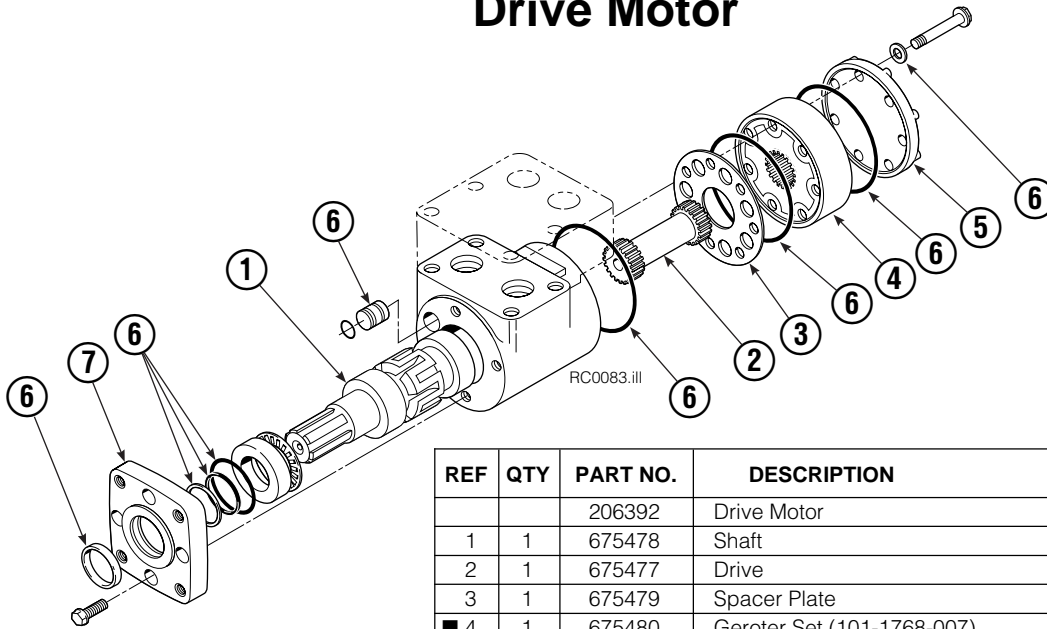

Drive Motor

REF	QTY	PART NO.	DESCRIPTION
		206392	Drive Motor
1	1	675478	Shaft
2	1	675477	Drive
3	1	675479	Spacer Plate
■ 4	1	675480	Gerotor Set (101-1768-007)
■ 4	1	685075	Gerotor Set (101-1768-009)
5	1	675482	End Cap
● 6	1	206405	Service Kit
■ 7	1	685089	Flange (101-1768-007)
■ 7	1	685090	Flange (101-1768-009)

Cascade provides service replacement parts for the listed parts only. Due to cost, if others parts need replacement, the complete drive motor should be replaced.

- See Nameplate under valve for correct part number of Gerotor Set and Flange.
- Compatible with water glycol based hydraulic fluids.