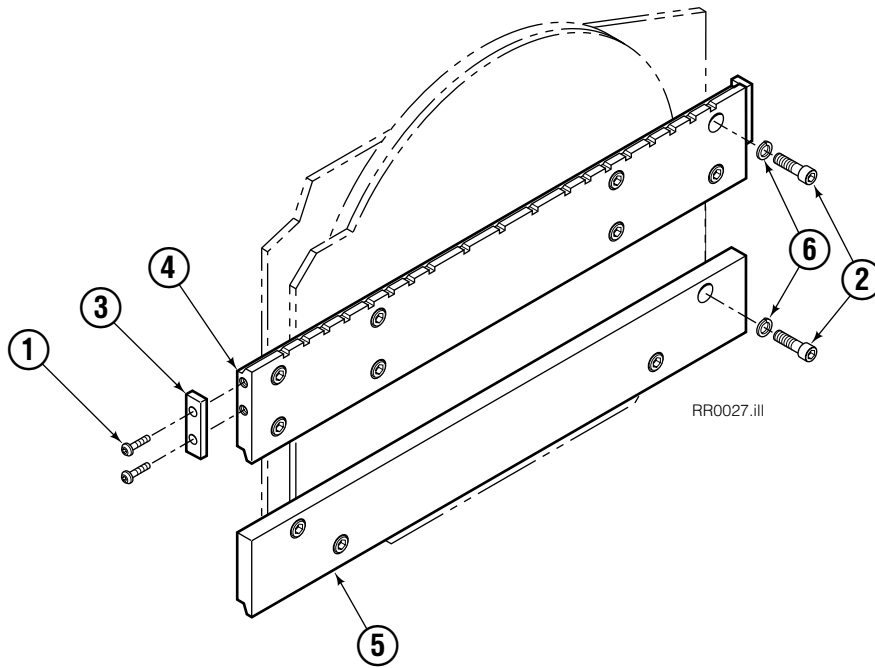

Fork Bar Group

55D			
REF	QTY	PART NO.	DESCRIPTION
		206775	Fork Bar Group
1	4	4880	Capscrew, 1/2 NC x 1.0 GR8
2	12	607102	Capscrew, 3/4 NC x 1.25 GR8
3	2	624394	Keeper
4	1	625497	Upper Bar
5	1	625498	Lower Bar
6	12	6448	Lockwasher, 3/4 ID