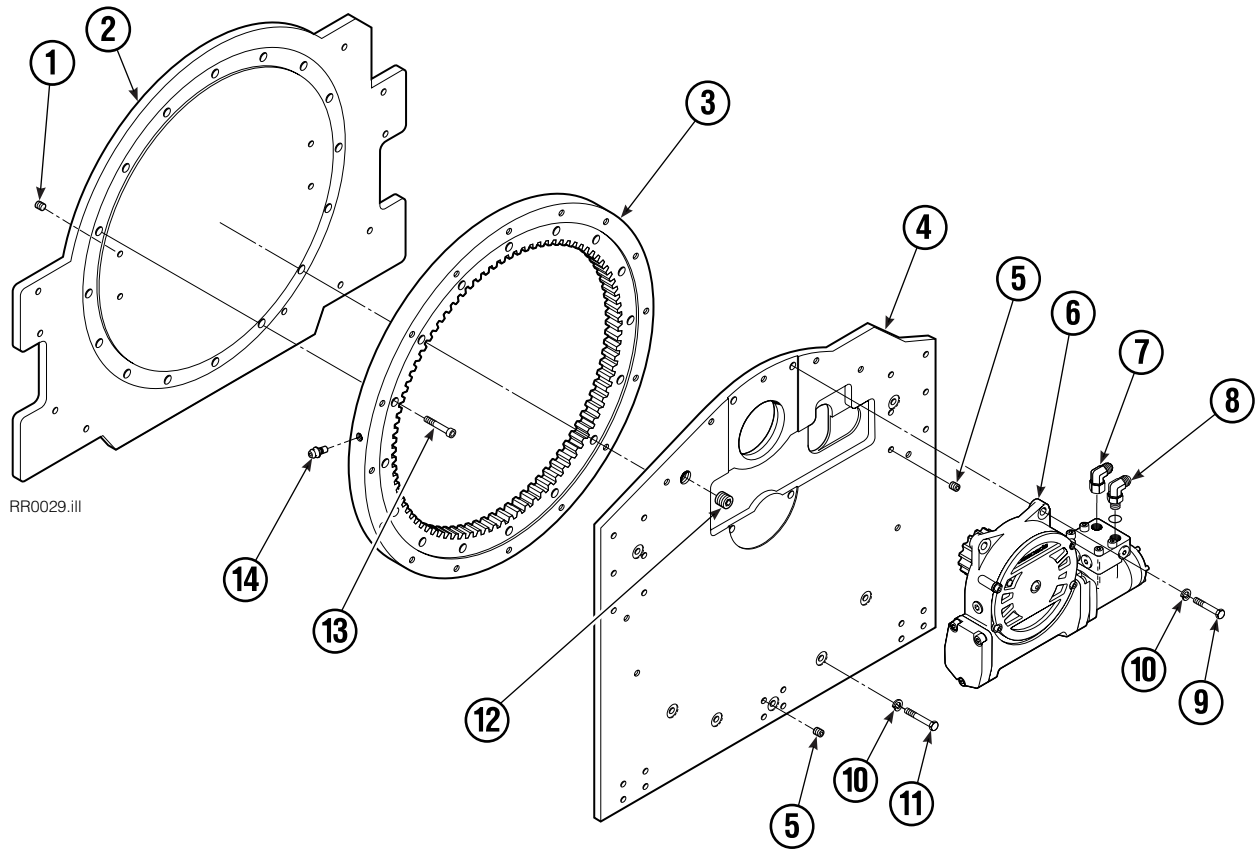

Base Unit Group

55D			
REF	QTY	PART NO	DESCRIPTION
		681821	Base Unit Group
1	4	631428	Plug
2	1	670496	Faceplate
3	1	672828	Bearing Assembly
4	1	670497	Baseplate
5	8	631385	Plug
6	1	670505	Drive Group ●
7	1	660385	Fitting, 8-8
8	1	601250	Fitting, 8-8
9	4	661742	Capscrew, 1/2 NC x 1.25 GR5
10	20	6290	Lockwasher
11	16	640013	Capscrew, 1/2 NC x 1.75 GR8
12	1	6605	Plug
13	16	669322	Capscrew, 1/2 NC x 1.50 GR8
14	1	7401	Grease Fitting
		672481	Bearing Service Kit

● See Drive Group page for parts breakdown.