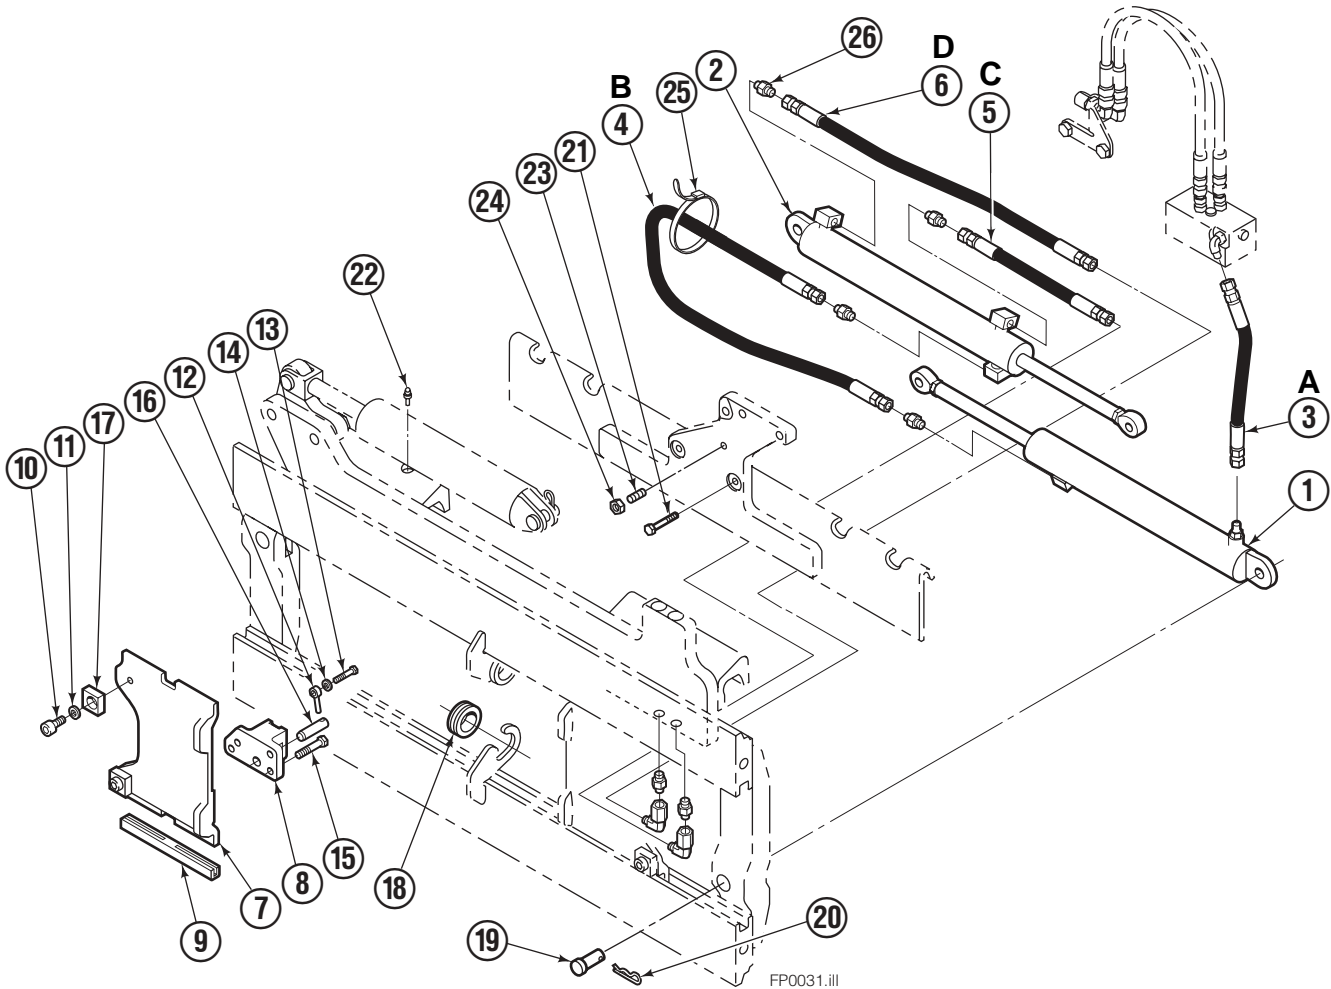

Safety Decals

Part No. 665595
(5) Places

Mounting Group Sideshifting

Reference:
BC-101
SK-5981
2S-3988

55F							
REF	QTY	PART NO.	DESCRIPTION	REF	QTY	PART NO.	DESCRIPTION
	●	377245	Sideshifting Mounting-41" ■	10	4	667225	Washer
1	1	377243	Frame-41" ■	11	6	766154	Capscrew, M16x2,0x40-8.8
2	1	377025	Anchor Bracket-41" ■	12	4	678990	Nut
3	2	601676	Fitting, 6-6	13	1	206909	Lug
4	1	---	Center Bearing-49" only	14	1	206910	Spacer
5	2	678525	Clevis Pin	15	2	684355	Lockwasher
6	2	672726	Hairpin Cotter	16	2	204187	Upper Bearing
7	1	675548	Cylinder Assembly ◆	17	2	207209	Lower Bearing
8	1	675550	Washer (orifice .085)	18	2	207578	Hose
9	2	204186	Lower Hook				

- Carriage width.
- Includes items 2 through 17.
- ◆ See Cylinder page for parts breakdown.

Sideshift Cylinder ITA Class III

FP0126.ill

55E			
REF	QTY	PART NO.	DESCRIPTION
		675548	Cylinder Assembly
1	1	553857	Nut
2	1	662452	■ Seal
3	1	553501	Piston
4	1	636851	■ Wiper
5	1	638247	■ Back-up Ring
6	1	675550	Washer (orifice .085 in.)
7	1	675549	Shell
8	1	553449	Rod
9	1	2785	■ O-Ring
10	1	615128	■ Back-up Ring
11	1	553500	Retainer
12	1	553856	Retaining Ring
13	1	7202	Snap Ring
14	1	641835	■ Seal
		553861	Service Kit

■ Included in Service Kit 553861.

Hydraulic/Fork Group

55F

REF	QTY	PART NO.	DESCRIPTION	REF	QTY	PART NO.	DESCRIPTION
	●	375335	Hydraulic Group-41" ■	13	2	763169	Capscrew
	□	206912	Fork Group	14	2	680217	Lockwasher
1	1	583944	Cylinder Assembly L. H. ◆	15	8	206924	Capscrew
2	1	583952	Cylinder Assembly R. H. ▼	16	2	206925	Pin
3	1	375369	Hose	17	4	207552	Block
4	1	207568	Hose	18	2	206916	Grommet
5	1	207565	Hose	19	2	206926	Clevis Pin
6	1	207569	Hose	20	2	207210	Hairpin Cotter
7	2	207208	Fork Carrier	21	2	768551	Capscrew
8	2	206914	Lug	22	2	7403	Grease Fitting
9	4	206915	Bearing	23	1	768753	Setscrew
10	4	206922	Capscrew	24	1	207211	Jam Nut
11	4	678991	Lockwasher	25	1	200008	Cable Tie
12	2	206923	Eyebolt	26	6	617915	Fitting, 4-4