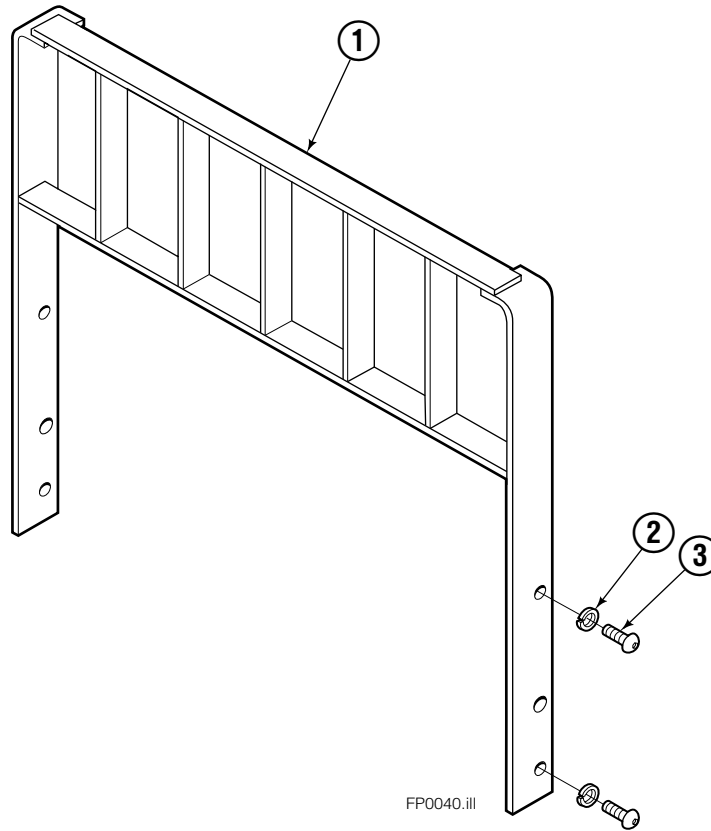

■ Carriage width.

● Included in Service Kit 684827.

Reference: 2-6140, 2-6141.

Right Hand Cylinder

FP0028.iii

55F			
REF	QTY	PART NO.	DESCRIPTION
		583952	Cylinder Assembly – 41" ■
1	1	564177	Shell – 41" ■
2	1	564185	Rod – 41" ■
3	1	685664	Retainer
4	1	685665	Piston
5	1	564193	● Rod End
6	1	5718	● Nut
7	1	636850	● Rod Wiper
8	1	646540	● Rod Seal
9	1	2718	● O-Ring
10	1	615122	● Back-up Ring
11	1	2710	● O-Ring
12	1	663728	● Piston Seal
13	1	563462	Piston Nut
14	1	563916	Retaining Ring
15	1	3137	Snap Ring
		684827	Service Kit

■ Carriage width.

● Included in Service Kit 684827.

Reference: S-6138, S-6139.

Backrest

55F			
REF	QTY	PART NO.	DESCRIPTION
1	1	207131	Backrest – 41"x48" ■
2	4	684586	Lockwasher
3	4	200173	Capscrew

■ Width x Height.