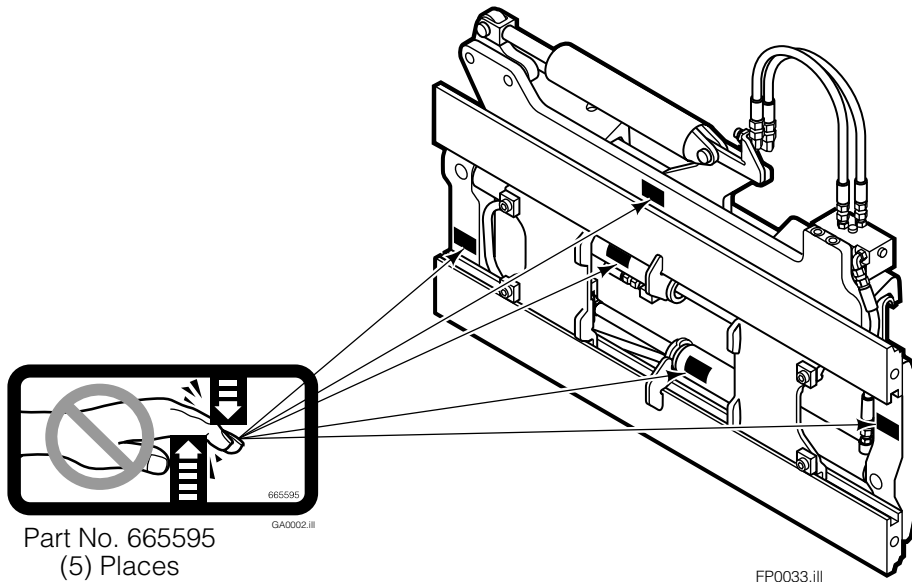

Safety Decals

Part No. 665595
(5) Places

Mounting Group Sideshifting

Reference:
BC-101
SK-5981
2S-3988

55F							
REF	QTY	PART NO.	DESCRIPTION	REF	QTY	PART NO.	DESCRIPTION
	●	377245	Sideshifting Mounting-41" ■	10	4	667225	Washer
1	1	377243	Frame-41" ■	11	6	766154	Capscrew, M16x2,0x40-8.8
2	1	377025	Anchor Bracket-41" ■	12	4	678990	Nut
3	2	601676	Fitting, 6-6	13	1	206909	Lug
4	1	---	Center Bearing-49" only	14	1	206910	Spacer
5	2	678525	Clevis Pin	15	2	684355	Lockwasher
6	2	672726	Hairpin Cotter	16	2	204187	Upper Bearing
7	1	675548	Cylinder Assembly ◆	17	2	207209	Lower Bearing
8	1	675550	Washer (orifice .085)	18	2	207578	Hose
9	2	204186	Lower Hook				