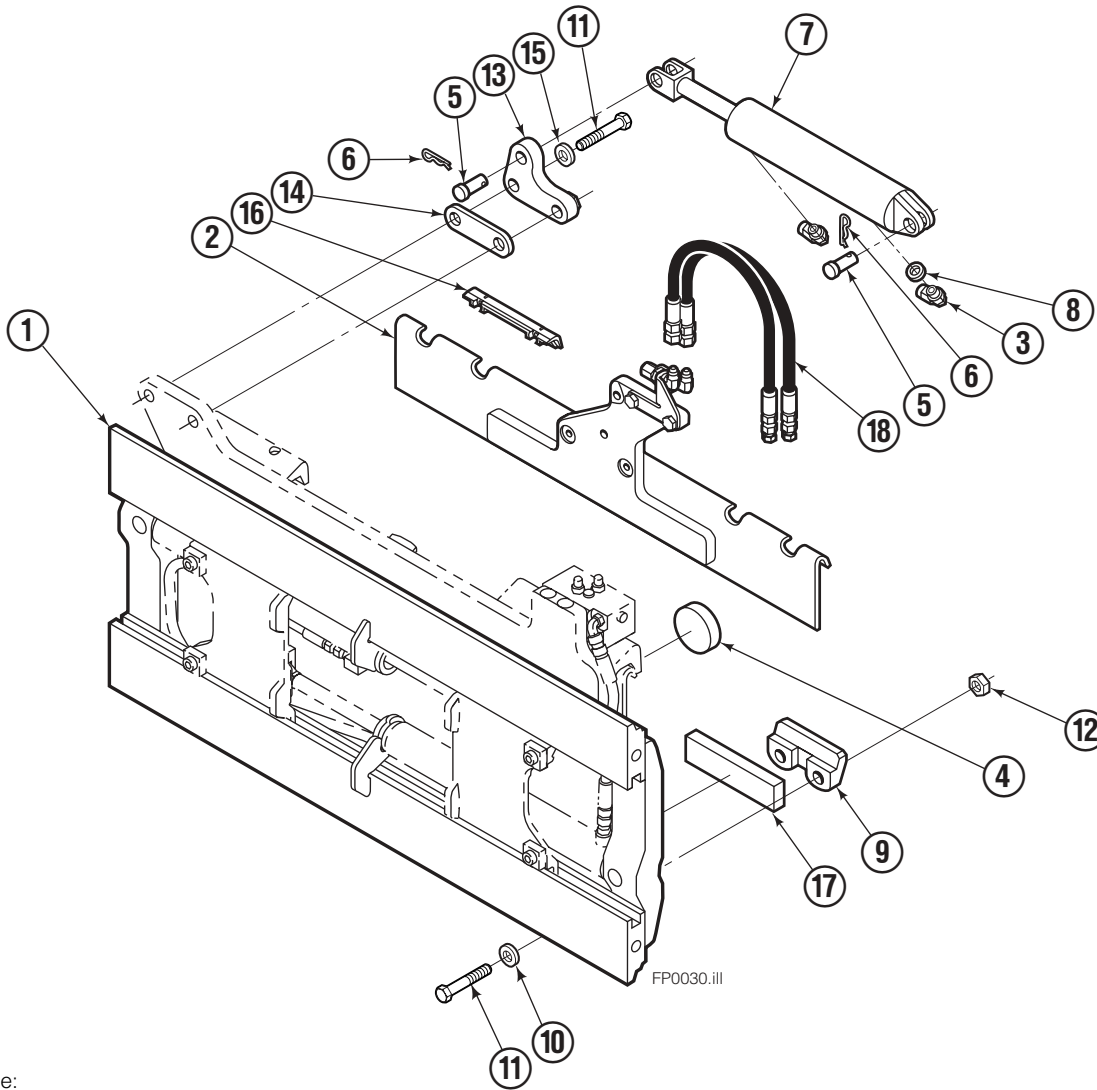

Safety Decals

Part No. 665595
(5) Places

Mounting Group Sideshifting

Reference:
BC-101
SK-5981
2S-3988

55F							
REF	QTY	PART NO.	DESCRIPTION	REF	QTY	PART NO.	DESCRIPTION
	●	377245	Sideshifting Mounting-41" ■	10	4	667225	Washer
1	1	377243	Frame-41" ■	11	6	766154	Capscrew, M16x2,0x40-8.8
2	1	377025	Anchor Bracket-41" ■	12	4	678990	Nut
3	2	601676	Fitting, 6-6	13	1	206909	Lug
4	1	---	Center Bearing-49" only	14	1	206910	Spacer
5	2	678525	Clevis Pin	15	2	684355	Lockwasher
6	2	672726	Hairpin Cotter	16	2	204187	Upper Bearing
7	1	675548	Cylinder Assembly ◆	17	2	207209	Lower Bearing
8	1	675550	Washer (orifice .085)	18	2	207578	Hose
9	2	204186	Lower Hook				

- Carriage width.
- Includes items 2 through 17.
- ◆ See Cylinder page for parts breakdown.

Sideshift Cylinder ITA Class III

FP0126.ill

55E			
REF	QTY	PART NO.	DESCRIPTION
		675548	Cylinder Assembly
1	1	553857	Nut
2	1	662452	■ Seal
3	1	553501	Piston
4	1	636851	■ Wiper
5	1	638247	■ Back-up Ring
6	1	675550	Washer (orifice .085 in.)
7	1	675549	Shell
8	1	553449	Rod
9	1	2785	■ O-Ring
10	1	615128	■ Back-up Ring
11	1	553500	Retainer
12	1	553856	Retaining Ring
13	1	7202	Snap Ring
14	1	641835	■ Seal
		553861	Service Kit

■ Included in Service Kit 553861.

Hydraulic/Fork Group

55F

REF	QTY	PART NO.	DESCRIPTION	REF	QTY	PART NO.	DESCRIPTION
	●	375335	Hydraulic Group-41" ■	13	2	763169	Capscrew
	□	206912	Fork Group	14	2	680217	Lockwasher
1	1	583944	Cylinder Assembly L. H. ◆	15	8	206924	Capscrew
2	1	583952	Cylinder Assembly R. H. ▼	16	2	206925	Pin
3	1	375369	Hose	17	4	207552	Block
4	1	207568	Hose	18	2	206916	Grommet
5	1	207565	Hose	19	2	206926	Clevis Pin
6	1	207569	Hose	20	2	207210	Hairpin Cotter
7	2	207208	Fork Carrier	21	2	768551	Capscrew
8	2	206914	Lug	22	2	7403	Grease Fitting
9	4	206915	Bearing	23	1	768753	Setscrew
10	4	206922	Capscrew	24	1	207211	Jam Nut
11	4	678991	Lockwasher	25	1	200008	Cable Tie
12	2	206923	Eyebolt	26	6	617915	Fitting, 4-4