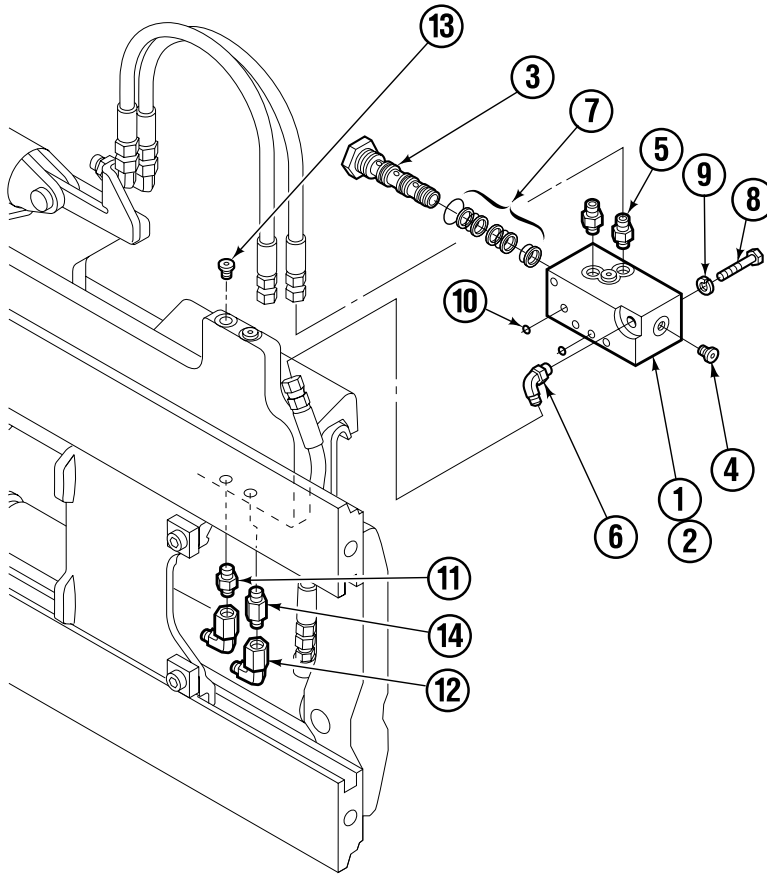

■ Carriage width.

● Included in Service Kit 684827.

Reference: 2-6140, 2-6141.

Right Hand Cylinder

FP0028.iii

55F			
REF	QTY	PART NO.	DESCRIPTION
		583952	Cylinder Assembly – 41" ■
1	1	564177	Shell – 41" ■
2	1	564185	Rod – 41" ■
3	1	685664	Retainer
4	1	685665	Piston
5	1	564193	● Rod End
6	1	5718	● Nut
7	1	636850	● Rod Wiper
8	1	646540	● Rod Seal
9	1	2718	● O-Ring
10	1	615122	● Back-up Ring
11	1	2710	● O-Ring
12	1	663728	● Piston Seal
13	1	563462	Piston Nut
14	1	563916	Retaining Ring
15	1	3137	Snap Ring
		684827	Service Kit

■ Carriage width.

● Included in Service Kit 684827.

Reference: S-6138, S-6139.

Backrest

55F			
REF	QTY	PART NO.	DESCRIPTION
1	1	207131	Backrest – 41"x48" ■
2	4	684586	Lockwasher
3	4	200173	Capscrew

■ Width x Height.

Reference: S-3979.

Flow Divider Group

FP0035.iii

55F			
REF	QTY	PART NO.	DESCRIPTION
		206921	Flow Divider Group
1	1	206919	Valve ■
2	1	206918	Valve Body
3	1	207301	Cartridge-Combiner
4	2	663694	Fitting, 3
5	2	617915	Fitting, 4-4
6	1	617917	Fitting, 4-4
7	1	679992	Service Kit
8	3	685105	Capscrew
9	3	678993	Lockwasher
10	2	207300	O-Ring
11	6	617915	Fitting, 4-4
12	2	617641	Fitting, 4-4
13	2	609234	Fitting, 4-4
14	1	617916	Fitting, 4-4

■ Includes items 1 through 7.

Sequence Valve Group

FP0037.ill

55F			
REF	QTY	PART NO.	DESCRIPTION
		207307	Sequence Valve Group
1	1	207305	Sequence Valve ■
2	1	207306	Valve Body
3	3	604511	Fitting, 6-6
4	2	601676	Fitting, 6-6
5	2	205134	Cartridge – Check Valve
6	2	686503	Cartridge – Sequence Valve
7	5	663694	Fitting, 3
8	1	207304	Fitting, 6-6
9	2	679991	Service Kit
10	2	682170	Service Kit
11	2	768528	Capscrew, M8x1,25x55-8.8
12	2	786881	Lock Nut
13	2	681370	Capscrew
14	2	681238	Lockwasher
15	1	207308	Bracket
16	1	207309	Tube
17	1	207310	Tube
18	2	208609	Hose