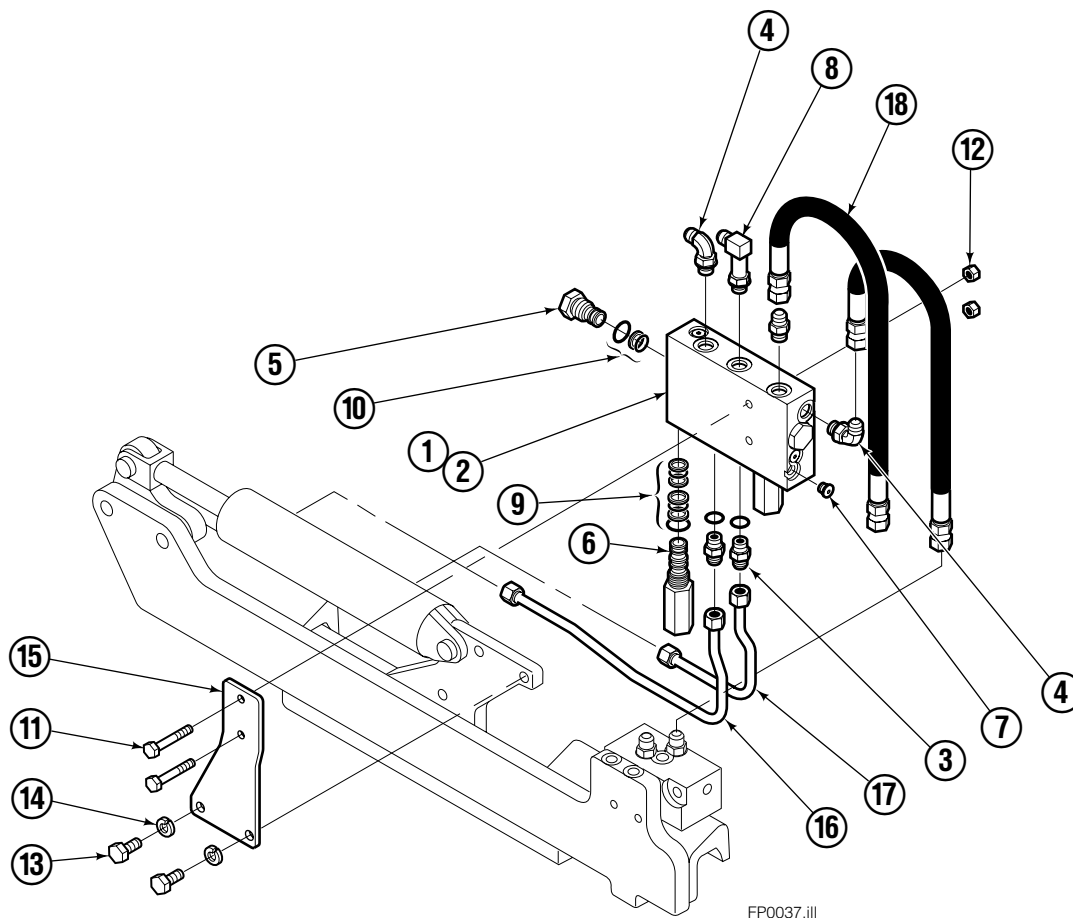

■ Includes items 1 through 7.

Sequence Valve Group

FP0037.ill

55F			
REF	QTY	PART NO.	DESCRIPTION
		207307	Sequence Valve Group
1	1	207305	Sequence Valve ■
2	1	207306	Valve Body
3	3	604511	Fitting, 6-6
4	2	601676	Fitting, 6-6
5	2	205134	Cartridge – Check Valve
6	2	686503	Cartridge – Sequence Valve
7	5	663694	Fitting, 3
8	1	207304	Fitting, 6-6
9	2	679991	Service Kit
10	2	682170	Service Kit
11	2	768528	Capscrew, M8x1,25x55-8.8
12	2	786881	Lock Nut
13	2	681370	Capscrew
14	2	681238	Lockwasher
15	1	207308	Bracket
16	1	207309	Tube
17	1	207310	Tube
18	2	208609	Hose