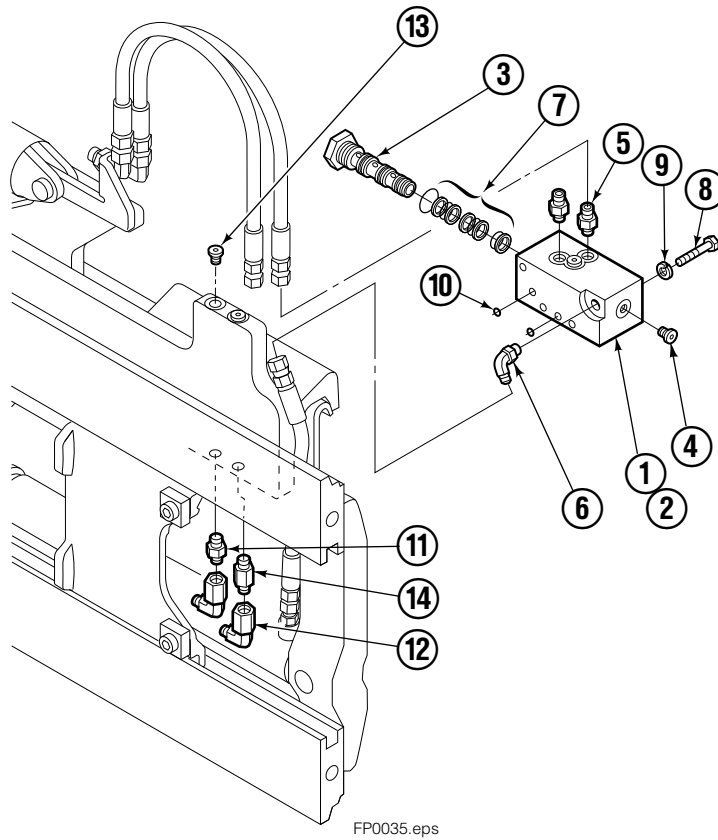

■ Carriage width.
◆ See L.H. Cylinder page for parts breakdown.
▼ See R.H. Cylinder page for parts breakdown.

● Includes items 1 through 6.
□ Includes items 7 through 26.

Left Hand Cylinder

55F			
REF	QTY	PART NO.	DESCRIPTION
		583944	Cylinder Assembly – 41" ■
1	1	564169	Shell – 41" ■
2	1	564185	Rod – 41" ■
3	1	685664	Retainer
4	1	685665	Piston
5	1	564193	● Rod End
6	1	5718	● Nut
7	1	636850	● Rod Wiper
8	1	646540	● Rod Seal
9	1	2718	● O-Ring
10	1	615122	● Back-up Ring
11	1	2710	● O-Ring
12	1	663728	● Piston Seal
13	1	563462	Piston Nut
14	1	563916	Retaining Ring
15	1	3137	Snap Ring
		684827	Service Kit

■ Carriage width.

● Included in Service Kit 684827.

Reference: 2-6140, 2-6141.

Right Hand Cylinder

FP0028.iii

55F			
REF	QTY	PART NO.	DESCRIPTION
		583952	Cylinder Assembly – 41" ■
1	1	564177	Shell – 41" ■
2	1	564185	Rod – 41" ■
3	1	685664	Retainer
4	1	685665	Piston
5	1	564193	● Rod End
6	1	5718	● Nut
7	1	636850	● Rod Wiper
8	1	646540	● Rod Seal
9	1	2718	● O-Ring
10	1	615122	● Back-up Ring
11	1	2710	● O-Ring
12	1	663728	● Piston Seal
13	1	563462	Piston Nut
14	1	563916	Retaining Ring
15	1	3137	Snap Ring
		684827	Service Kit

■ Carriage width.

● Included in Service Kit 684827.

Reference: S-6138, S-6139.

Flow Divider Group

55F			
REF	QTY	PART NO.	DESCRIPTION
		206921	Flow Divider Group
1	1	■ 206919	Valve
2	1	206918	Valve Body
3	1	207301	Cartridge-Combiner
4	2	663694	Fitting, 3
5	2	617915	Fitting, 4-4
6	1	617917	Fitting, 4-4
7	1	679992	Service Kit
8	3	685105	Capscrew
9	3	678993	Lockwasher
10	2	207300	O-Ring
11	6	617915	Fitting, 4-4
12	2	617641	Fitting, 4-4
13	2	609234	Fitting, 4-4
14	1	617916	Fitting, 4-4

■ Includes items 1 through 7.

Standard Installation Group

REF	QTY	PART NO.	DESCRIPTION
		207342	Installation Group
1	1	207314	Bracket
2	2	762899	Capscrew, M10X20-8.8
3	2	681238	Lockwasher
4	2	2453	Fitting, 8-8
5	2	207578	Hose