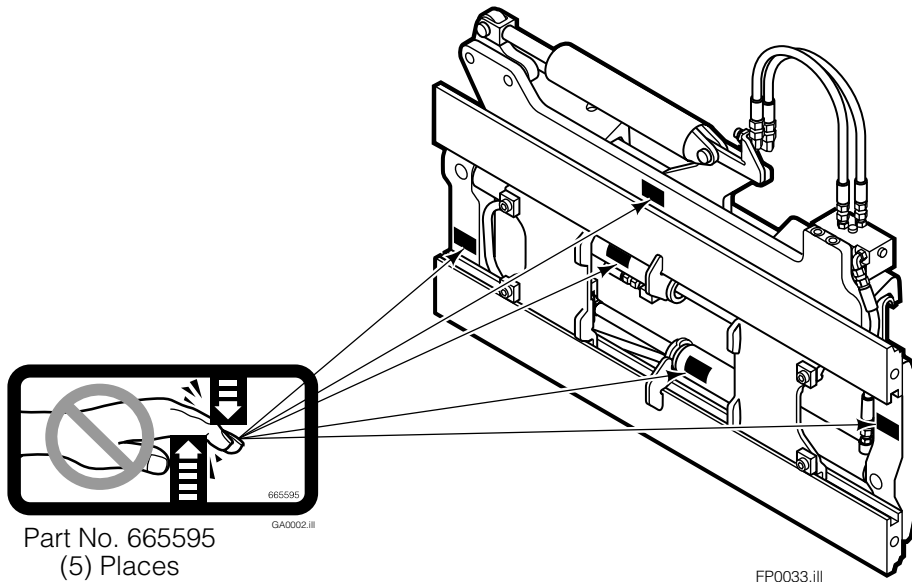

Safety Decals

Mounting Group Sideshifting

Reference:
BC-101
SK-5981
Mtg: 2S-3988
Frame: 4S-3972

55F							
REF	QTY	PART NO.	DESCRIPTION	REF	QTY	PART NO.	DESCRIPTION
		207327●	Sideshifting Mounting	10	4	667225	Washer
1	1	395316	Frame	11	6	766154	Capscrew, M16x2,0x40-8.8
2	1	207185	Anchor Bracket	12	4	678990	Nut
3	2	601676	Fitting, 6-6	13	1	206909	Lug
4	1	206917	Center Bearing—49" only	14	1	206910	Spacer
5	2	678525	Clevis Pin	15	2	684355	Lockwasher
6	2	672726	Hairpin Cotter	16	2	204187	Upper Bearing
◆7	1	675548	Cylinder Assembly	17	2	207209	Lower Bearing
8	1	675550	Washer (orifice .085)	18	2	207578	Hose
9	2	204186	Lower Hook				