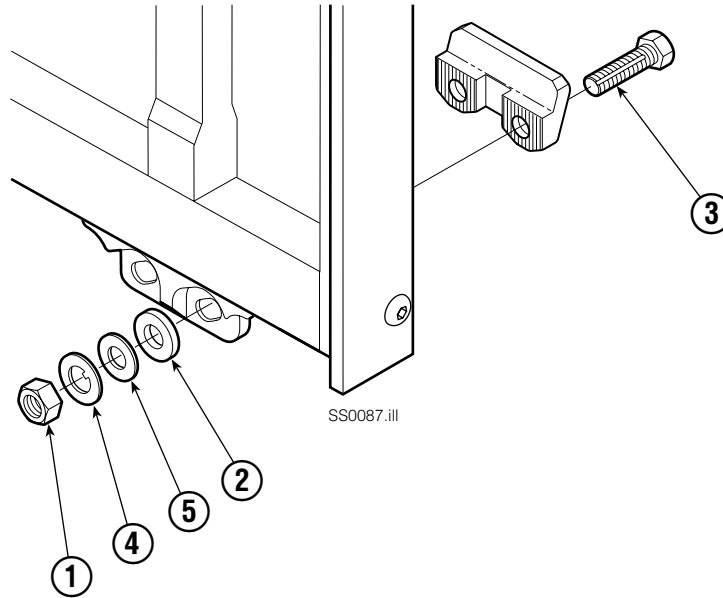

Security Kit

REF	QTY	PART NO.	DESCRIPTION
	1	373137	Security Kit
1	4	678990	Nut, M16
2	4	667225	Washer, .625
3	4	391381	Capscrew, M16 x 45
4	4	366910	Internal Tab Washer
5	4	205666	Shim Washer