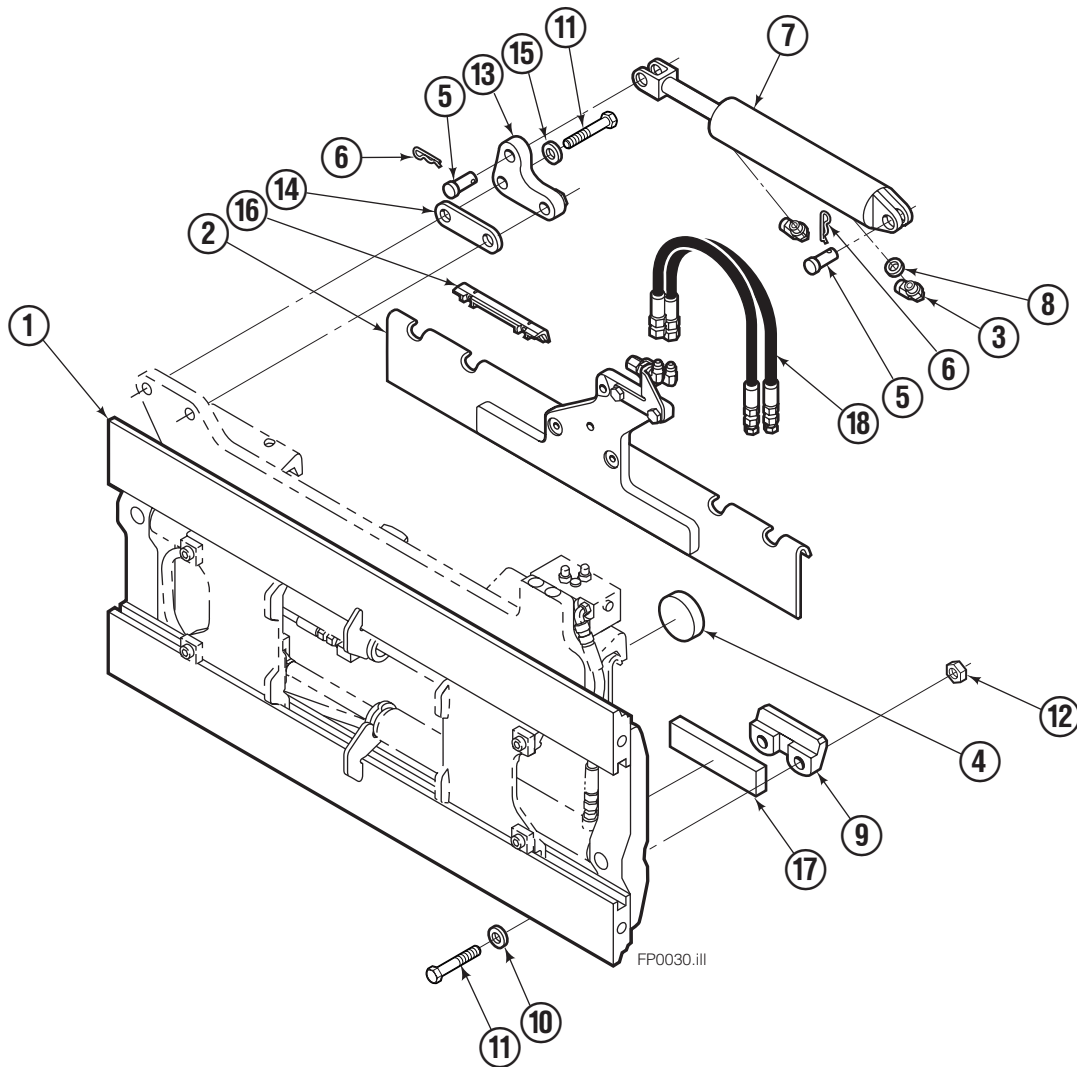

Safety Decals

Mounting Group Sideshifting

Reference:
BC-101
SK-5981
Mtg: 2S-3988
Frame: 4S-3972

55F							
REF	QTY	PART NO.	DESCRIPTION	REF	QTY	PART NO.	DESCRIPTION
		207327●	Sideshifting Mounting	10	4	667225	Washer
1	1	395316	Frame	11	6	766154	Capscrew, M16x2,0x40-8.8
2	1	207185	Anchor Bracket	12	4	678990	Nut
3	2	601676	Fitting, 6-6	13	1	206909	Lug
4	1	206917	Center Bearing—49" only	14	1	206910	Spacer
5	2	678525	Clevis Pin	15	2	684355	Lockwasher
6	2	672726	Hairpin Cotter	16	2	204187	Upper Bearing
◆7	1	675548	Cylinder Assembly	17	2	207209	Lower Bearing
8	1	675550	Washer (orifice .085)	18	2	207578	Hose
9	2	204186	Lower Hook				

- Includes items 2 through 17.
- ◆ See Cylinder page for parts breakdown.

Sideshift Cylinder ITA Class III

FP0126.ill

55E			
REF	QTY	PART NO.	DESCRIPTION
		675548	Cylinder Assembly
1	1	553857	Nut
2	1	662452	■ Seal
3	1	553501	Piston
4	1	636851	■ Wiper
5	1	638247	■ Back-up Ring
6	1	675550	Washer (orifice .085 in.)
7	1	675549	Shell
8	1	553449	Rod
9	1	2785	■ O-Ring
10	1	615128	■ Back-up Ring
11	1	553500	Retainer
12	1	553856	Retaining Ring
13	1	7202	Snap Ring
14	1	641835	■ Seal
		553861	Service Kit

■ Included in Service Kit 553861.

Hydraulic/Fork Group

Reference:
BC-101
SK-5981

55F							
REF	QTY	PART NO.	DESCRIPTION	REF	QTY	PART NO.	DESCRIPTION
		●207221	Hydraulic Group-41" ■	13	2	763169	Capscrew
		□206912	Fork Group	14	2	680217	Lockwasher
◆1	1	583944	Cylinder Assembly L. H. 41" ■	15	8	206924	Capscrew
▼2	1	583952	Cylinder Assembly R. H. 41" ■	16	2	206925	Pin
3	1	207567	Hose-41" ■	17	4	207552	Block
4	1	207568	Hose-41" ■	18	2	206916	Grommet
5	1	207565	Hose	19	2	206926	Clevis Pin
6	1	207569	Hose-41" ■	20	2	207210	Hairpin Cotter
7	2	207208	Fork Carrier	21	2	768551	Capscrew
8	2	206914	Lug	22	2	7403	Grease Fitting
9	4	206915	Bearing	23	1	768753	Setscrew
10	4	206922	Capscrew	24	1	207211	Jam Nut
11	4	678991	Lockwasher	25	1	200008	Cable Tie
12	2	206923	Eyebolt	26	6	617915	Fitting, 4-4