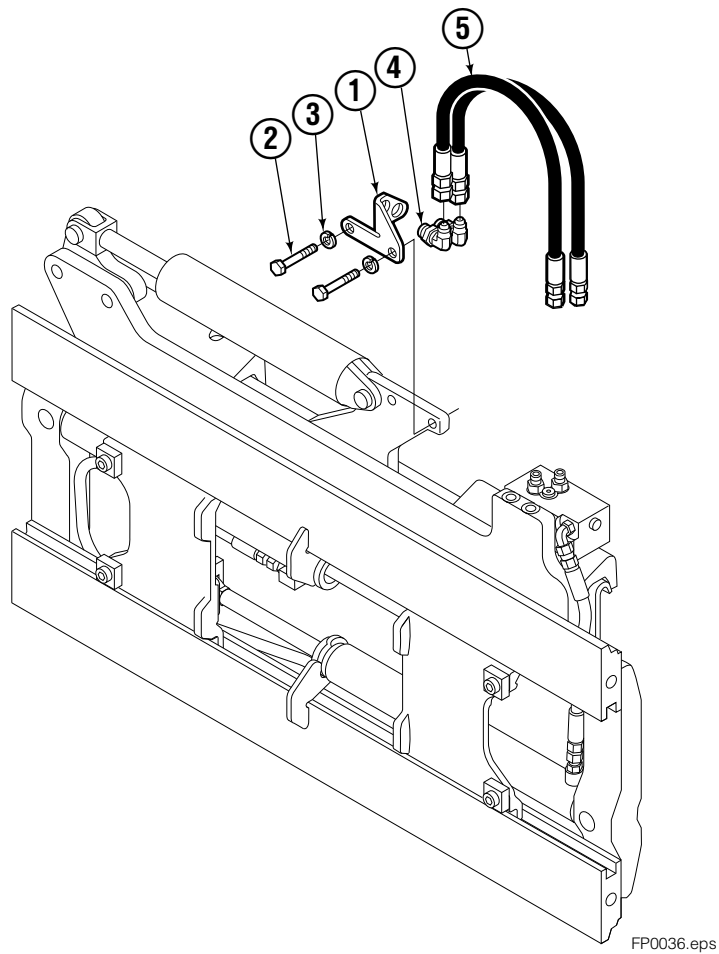

■ Carriage width.

● Included in Service Kit 684827.

Reference: 2-6140, 2-6141.

Right Hand Cylinder

FP0028.iii

55F			
REF	QTY	PART NO.	DESCRIPTION
		583952	Cylinder Assembly – 41" ■
1	1	564177	Shell – 41" ■
2	1	564185	Rod – 41" ■
3	1	685664	Retainer
4	1	685665	Piston
5	1	564193	● Rod End
6	1	5718	● Nut
7	1	636850	● Rod Wiper
8	1	646540	● Rod Seal
9	1	2718	● O-Ring
10	1	615122	● Back-up Ring
11	1	2710	● O-Ring
12	1	663728	● Piston Seal
13	1	563462	Piston Nut
14	1	563916	Retaining Ring
15	1	3137	Snap Ring
		684827	Service Kit

■ Carriage width.

● Included in Service Kit 684827.

Reference: S-6138, S-6139.

Flow Divider Group

55F			
REF	QTY	PART NO.	DESCRIPTION
		206921	Flow Divider Group
1	1	■ 206919	Valve
2	1	206918	Valve Body
3	1	207301	Cartridge-Combiner
4	2	663694	Fitting, 3
5	2	617915	Fitting, 4-4
6	1	617917	Fitting, 4-4
7	1	679992	Service Kit
8	3	685105	Capscrew
9	3	678993	Lockwasher
10	2	207300	O-Ring
11	6	617915	Fitting, 4-4
12	2	617641	Fitting, 4-4
13	2	609234	Fitting, 4-4
14	1	617916	Fitting, 4-4

■ Includes items 1 through 7.

Standard Installation Group

REF	QTY	PART NO.	DESCRIPTION
		207342	Installation Group
1	1	207314	Bracket
2	2	762899	Capscrew, M10X20-8.8
3	2	681238	Lockwasher
4	2	2453	Fitting, 8-8
5	2	207578	Hose

55F			
REF	QTY	PART NO.	DESCRIPTION
1	1	207130	Backrest-41"x36"■
2	4	684586	Lockwasher
3	4	200173	Capscrew

■ Width by Height.
Ref: 3S-3979.

Do you have questions you need answered right now? Call your nearest Cascade Parts Department. Visit us online at www.cascorp.com