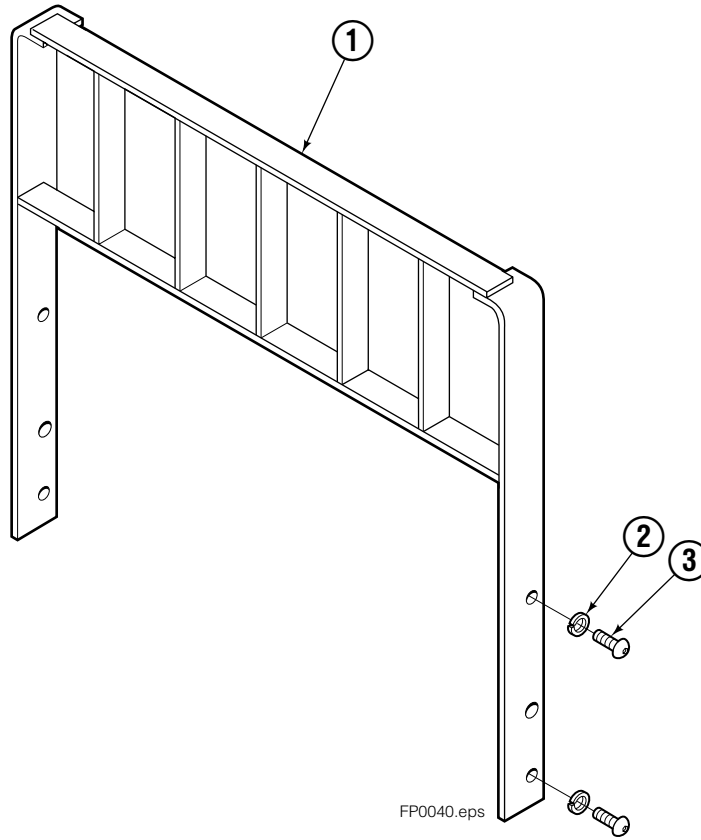

Backrests

55F			
REF	QTY	PART NO.	DESCRIPTION
1	1	207130	Backrest-41"x36"■
2	4	684586	Lockwasher
3	4	200173	Capscrew

■ Width by Height.
Ref: 3S-3979.