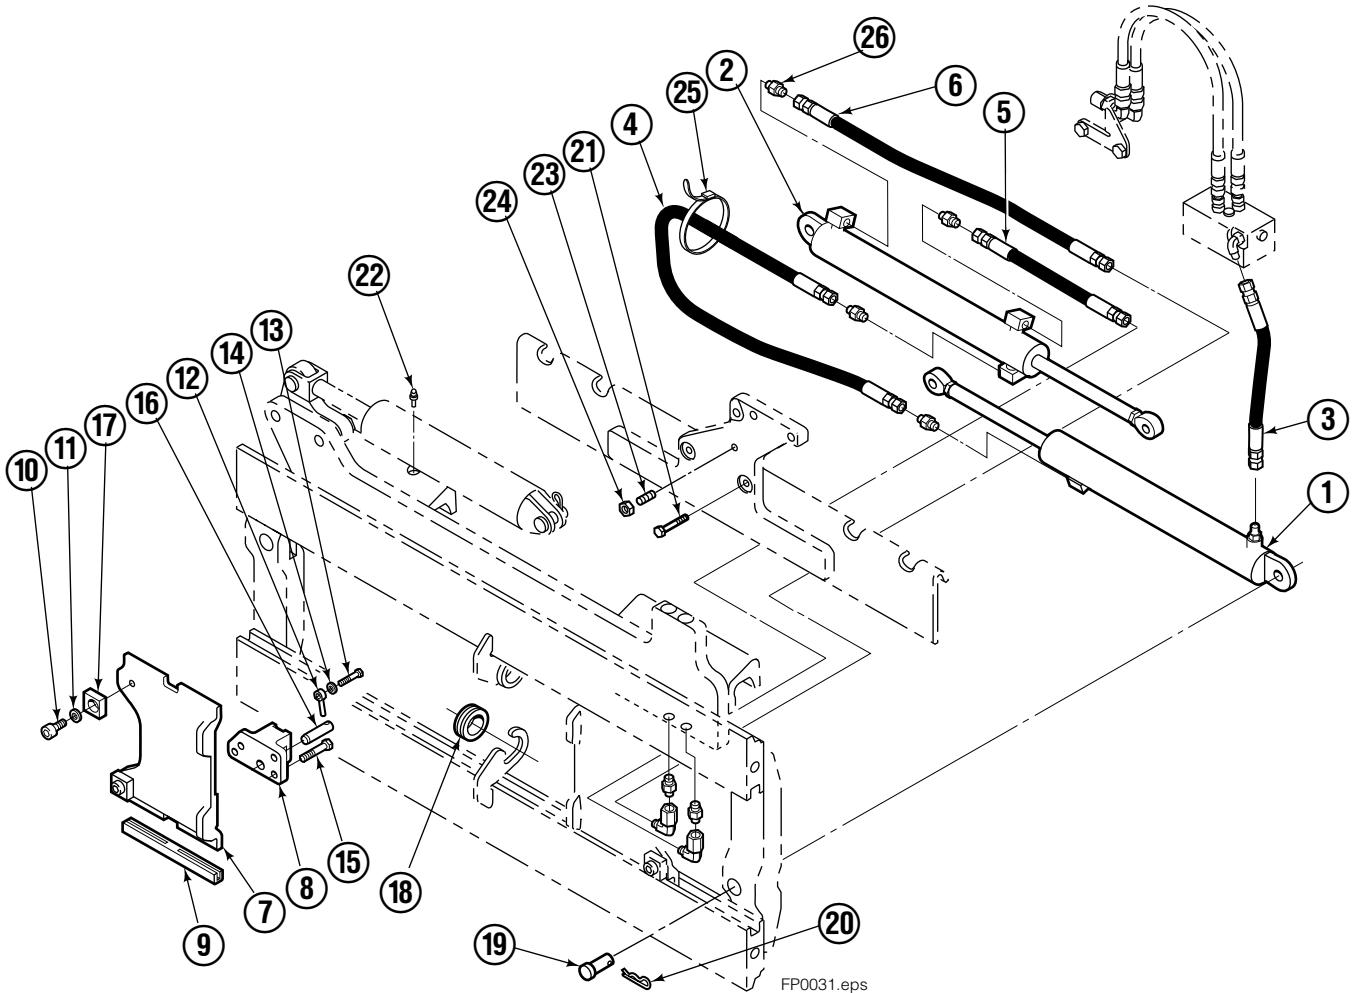

Safety Decals

Mounting Group Sideshifting

Reference:
BC-101
SK-5981
Mtg: 2S-3988
Frame: 4S-3972

55F							
REF	QTY	PART NO.	DESCRIPTION	REF	QTY	PART NO.	DESCRIPTION
		207327●	Sideshifting Mounting	10	4	667225	Washer
1	1	395316	Frame	11	6	766154	Capscrew, M16x2,0x40-8.8
2	1	207185	Anchor Bracket	12	4	678990	Nut
3	2	601676	Fitting, 6-6	13	1	206909	Lug
4	1	206917	Center Bearing—49" only	14	1	206910	Spacer
5	2	678525	Clevis Pin	15	2	684355	Lockwasher
6	2	672726	Hairpin Cotter	16	2	204187	Upper Bearing
◆7	1	675548	Cylinder Assembly	17	2	207209	Lower Bearing
8	1	675550	Washer (orifice .085)	18	2	207578	Hose
9	2	204186	Lower Hook				

- Includes items 2 through 17.
- ◆ See Cylinder page for parts breakdown.

Sideshift Cylinder ITA Class III

FP0126.ill

55E			
REF	QTY	PART NO.	DESCRIPTION
		675548	Cylinder Assembly
1	1	553857	Nut
2	1	662452	■ Seal
3	1	553501	Piston
4	1	636851	■ Wiper
5	1	638247	■ Back-up Ring
6	1	675550	Washer (orifice .085 in.)
7	1	675549	Shell
8	1	553449	Rod
9	1	2785	■ O-Ring
10	1	615128	■ Back-up Ring
11	1	553500	Retainer
12	1	553856	Retaining Ring
13	1	7202	Snap Ring
14	1	641835	■ Seal
		553861	Service Kit

■ Included in Service Kit 553861.

Hydraulic/Fork Group

Reference:
BC-101
SK-5981

55F							
REF	QTY	PART NO.	DESCRIPTION	REF	QTY	PART NO.	DESCRIPTION
		●207221	Hydraulic Group-41" ■	13	2	763169	Capscrew
		□206912	Fork Group	14	2	680217	Lockwasher
◆1	1	583944	Cylinder Assembly L. H. 41" ■	15	8	206924	Capscrew
▼2	1	583952	Cylinder Assembly R. H. 41" ■	16	2	206925	Pin
3	1	207567	Hose-41" ■	17	4	207552	Block
4	1	207568	Hose-41" ■	18	2	206916	Grommet
5	1	207565	Hose	19	2	206926	Clevis Pin
6	1	207569	Hose-41" ■	20	2	207210	Hairpin Cotter
7	2	207208	Fork Carrier	21	2	768551	Capscrew
8	2	206914	Lug	22	2	7403	Grease Fitting
9	4	206915	Bearing	23	1	768753	Setscrew
10	4	206922	Capscrew	24	1	207211	Jam Nut
11	4	678991	Lockwasher	25	1	200008	Cable Tie
12	2	206923	Eyebolt	26	6	617915	Fitting, 4-4