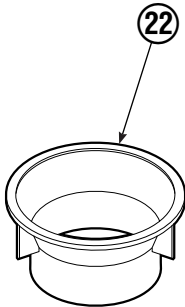

▲ See Revolving Connection page for parts breakdown.
Reference: Common Parts Group 208783.

Revolving Connection Positioned Short Arm

90F			
REF	QTY	PART NO.	DESCRIPTION
		208766	Revolving Connection
1	2	768798	Capscrew, M8 x 45
2	1	687300	End Block
3	10	604511	Fitting, 6-6
4	1	7341	Snap Ring
5	1	687288	Shaft
6	1	681585	Service Kit
7	6	663694	Fitting, 3
8	1	208942	Body
9	1	3138	Snap Ring

Short Arm Cylinder

REF	QTY	PART NO.	DESCRIPTION
		557363	Cylinder Assembly
1	3	674843	Bearing
2	1	560997	Nut
3	1	674843	Bearing ♦
4	1	662462	Seal ♦
5	2	638295	Back-Up Ring ♦
6	2	604511	Fitting, 6-6
7	1	556852	Fitting, 4
8	1	557212	Check Valve
9	1	2801	O-Ring ♦
10	1	562731	Back-Up Ring ♦
11	1	554598	Seal ♦
12	1	628047	Wiper ♦
13	1	555393	Rod
14	1	555724	Retainer
15	1	557389	Piston
16	1	2722	O-Ring ♦
17	1	555741	Shell
18	1	667516	Check Valve Service Kit
19	1	-	Spacer
20	1	669243	Seal Loader
		555725	Service Kit

♦ Included in Service Kit 555725.

Reference: S-5313, S-5314.

Long Arm Cylinder

REF	QTY	PART NO.	DESCRIPTION
		580171	Cylinder Assembly
1	1	674843	Bearing
2	1	560997	Nut
◆3	1	660769	Bearing
◆4	1	662462	Seal
◆5	2	638295	Back-Up Ring
6	2	604511	Fitting, 6-6
7	1	556852	Fitting, 4
8	1	557212	Check Valve
◆9	1	2801	O-Ring
◆10	1	583977	Back-Up Ring
◆11	1	554598	Seal
◆12	1	628047	Wiper
13	1	557405	Rod
14	1	555724	Retainer
15	1	557389	Piston
◆16	1	2722	O-Ring
17	1	558353	Shell
18	1	667516	Check Valve Service Kit
19	1	—	Spacer
20	1	—	Spacer
21	2	675006	Bearing
22	1	669243	Seal Loader
		555725	Service Kit