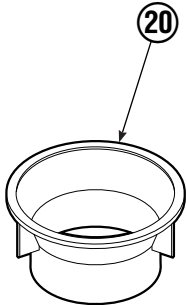

Common Components

RC0126.iii

90F			
REF	QTY	PART NO.	DESCRIPTION
		206686	Components Group
1	8	660200	Shim
2	24	768809	Capscrew, M8 x 16-8.8
3	8	206589	Retainer
4	8	680651	Pin
5	8	673385	Drive Pin
6	4	206591	Retainer
7	4	675022	Pin
8	4	681673	Spacer
9	16	673379	Shim
10	4	675086	Drive Pin

Reference: SK-5314, SK-5315.

Hosing Group

90F			
REF	QTY	PART NO.	DESCRIPTION
		681280	Hosing Group
1	4	214565	Hose, 58.75 in.
2	1	208766	Revolving Connection ▲
3	4	214567	Hose, 65 in.
4	2	209019	Washer
5	2	209210	Shoulder Bolt
6	4	680114	Insert
7	4	673417	Segment
8	2	208764	Grommet

▲ See Revolving Connection page for parts breakdown.
Reference: Common Parts Group 208783.

Revolving Connection Positioned Short Arm

90F			
REF	QTY	PART NO.	DESCRIPTION
		208766	Revolving Connection
1	2	768798	Capscrew, M8 x 45
2	1	687300	End Block
3	10	604511	Fitting, 6-6
4	1	7341	Snap Ring
5	1	687288	Shaft
6	1	681585	Service Kit
7	6	663694	Fitting, 3
8	1	208942	Body
9	1	3138	Snap Ring

Short Arm Cylinder

REF	QTY	PART NO.	DESCRIPTION
		557363	Cylinder Assembly
1	3	674843	Bearing
2	1	560997	Nut
3	1	674843	Bearing ♦
4	1	662462	Seal ♦
5	2	638295	Back-Up Ring ♦
6	2	604511	Fitting, 6-6
7	1	556852	Fitting, 4
8	1	557212	Check Valve
9	1	2801	O-Ring ♦
10	1	562731	Back-Up Ring ♦
11	1	554598	Seal ♦
12	1	628047	Wiper ♦
13	1	555393	Rod
14	1	555724	Retainer
15	1	557389	Piston
16	1	2722	O-Ring ♦
17	1	555741	Shell
18	1	667516	Check Valve Service Kit
19	1	-	Spacer
20	1	669243	Seal Loader
		555725	Service Kit