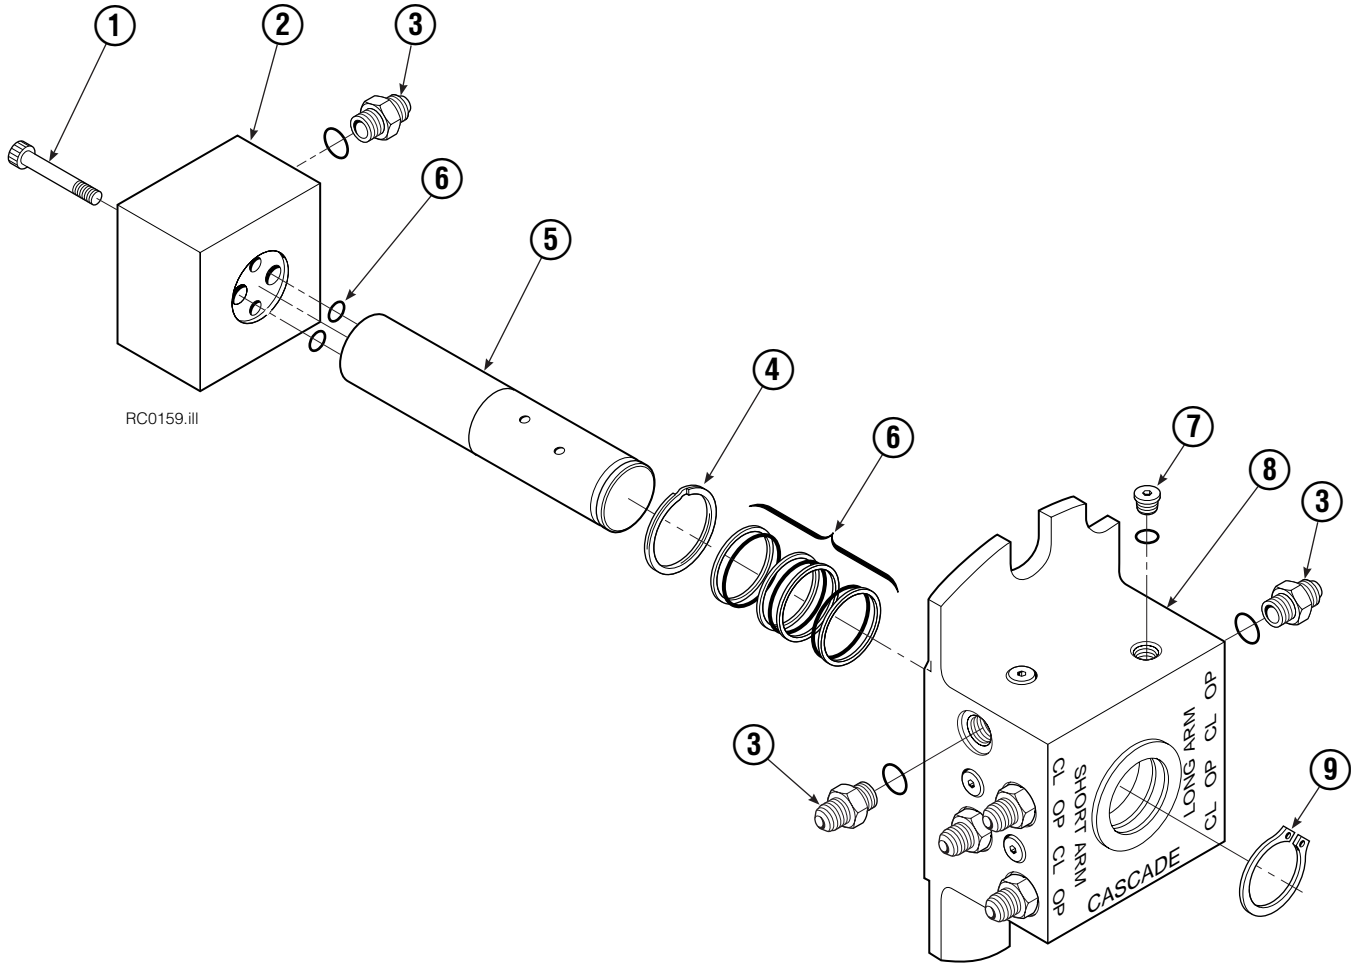

Reference: SK-5314, SK-5315.

Hosing Group

90F			
REF	QTY	PART NO.	DESCRIPTION
		681280	Hosing Group
1	4	214565	Hose, 58.75 in.
2	1	208766	Revolving Connection ▲
3	4	214567	Hose, 65 in.
4	2	209019	Washer
5	2	209210	Shoulder Bolt
6	4	680114	Insert
7	4	673417	Segment
8	2	208764	Grommet

▲ See Revolving Connection page for parts breakdown.
Reference: Common Parts Group 208783.

Revolving Connection Positioned Short Arm

90F			
REF	QTY	PART NO.	DESCRIPTION
		208766	Revolving Connection
1	2	768798	Capscrew, M8 x 45
2	1	687300	End Block
3	10	604511	Fitting, 6-6
4	1	7341	Snap Ring
5	1	687288	Shaft
6	1	681585	Service Kit
7	6	663694	Fitting, 3
8	1	208942	Body
9	1	3138	Snap Ring