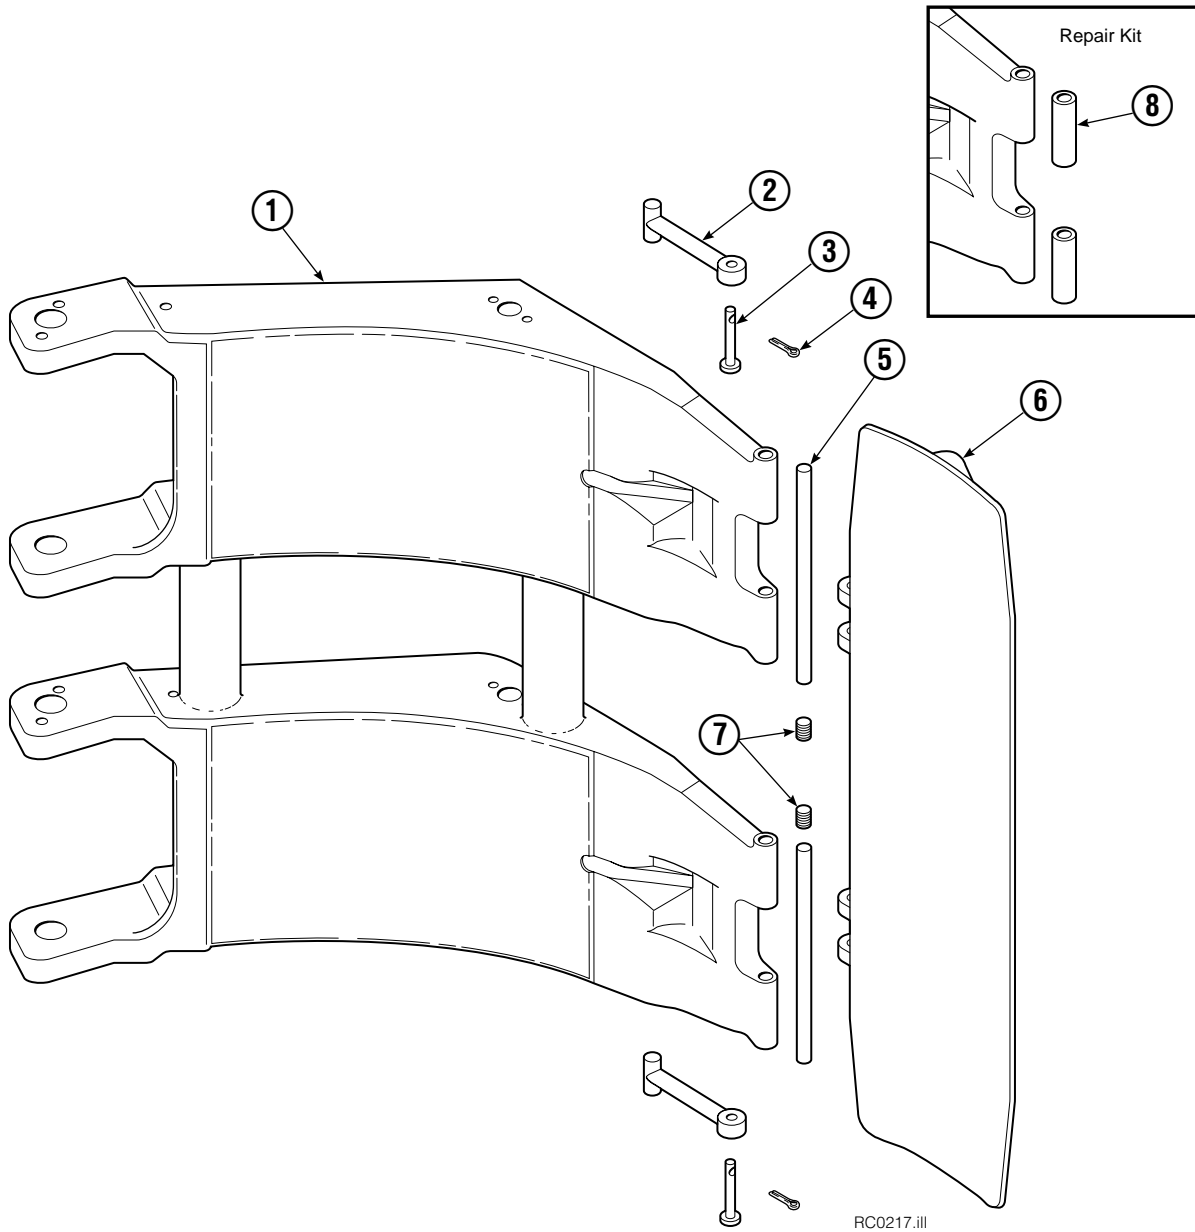

▲ See Revolving Connection page for parts breakdown.
Reference: Common Parts Group 208783.

Revolving Connection Positioned Short Arm

90F			
REF	QTY	PART NO.	DESCRIPTION
		208766	Revolving Connection
1	2	768798	Capscrew, M8 x 45
2	1	687300	End Block
3	10	604511	Fitting, 6-6
4	1	7341	Snap Ring
5	1	687288	Shaft
6	1	681585	Service Kit
7	6	663694	Fitting, 3
8	1	208942	Body
9	1	3138	Snap Ring

♦ Included in Service Kit 555725.

Reference: S-5313, S-5314.

Long Arm Cylinder

REF	QTY	PART NO.	DESCRIPTION
		580171	Cylinder Assembly
1	1	674843	Bearing
2	1	560997	Nut
◆3	1	660769	Bearing
◆4	1	662462	Seal
◆5	2	638295	Back-Up Ring
6	2	604511	Fitting, 6-6
7	1	556852	Fitting, 4
8	1	557212	Check Valve
◆9	1	2801	O-Ring
◆10	1	583977	Back-Up Ring
◆11	1	554598	Seal
◆12	1	628047	Wiper
13	1	557405	Rod
14	1	555724	Retainer
15	1	557389	Piston
◆16	1	2722	O-Ring
17	1	558353	Shell
18	1	667516	Check Valve Service Kit
19	1	—	Spacer
20	1	—	Spacer
21	2	675006	Bearing
22	1	669243	Seal Loader
		555725	Service Kit

◆ Included in Service Kit 555725.

Reference: S-5320, S-5321.

Short Arm

90F			
REF	QTY	PART NO.	DESCRIPTION
		206682	Arm Assembly
1	1	206672	Short Arm
2	2	674994	Link
3	2	682978	Clevis Pin
4	2	6525	Cotter Pin
5	2	674993	Pin
6	1	674962	Contact Pad
7	2	689900	Plug
8	1	676810	Arm Tip Repair Kit