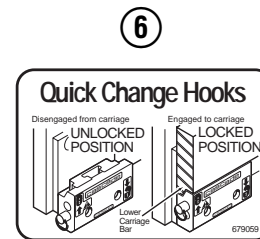

Internet: www.cascorp.com

Safety Decals

RC0636.ill

Roll Clamp Safety Decals			
REF	QTY	PART NO.	DESCRIPTION
1	6	665595	No Hand Hold Decal
2	3	660269	Short Arm Rotation Position Decal
3	4	656038	Caution Decal
4	4	679150	No Step Decal
5	4	665677	Trapped Pressure Decal
6	1	679059	Quick-Change Hook Decal