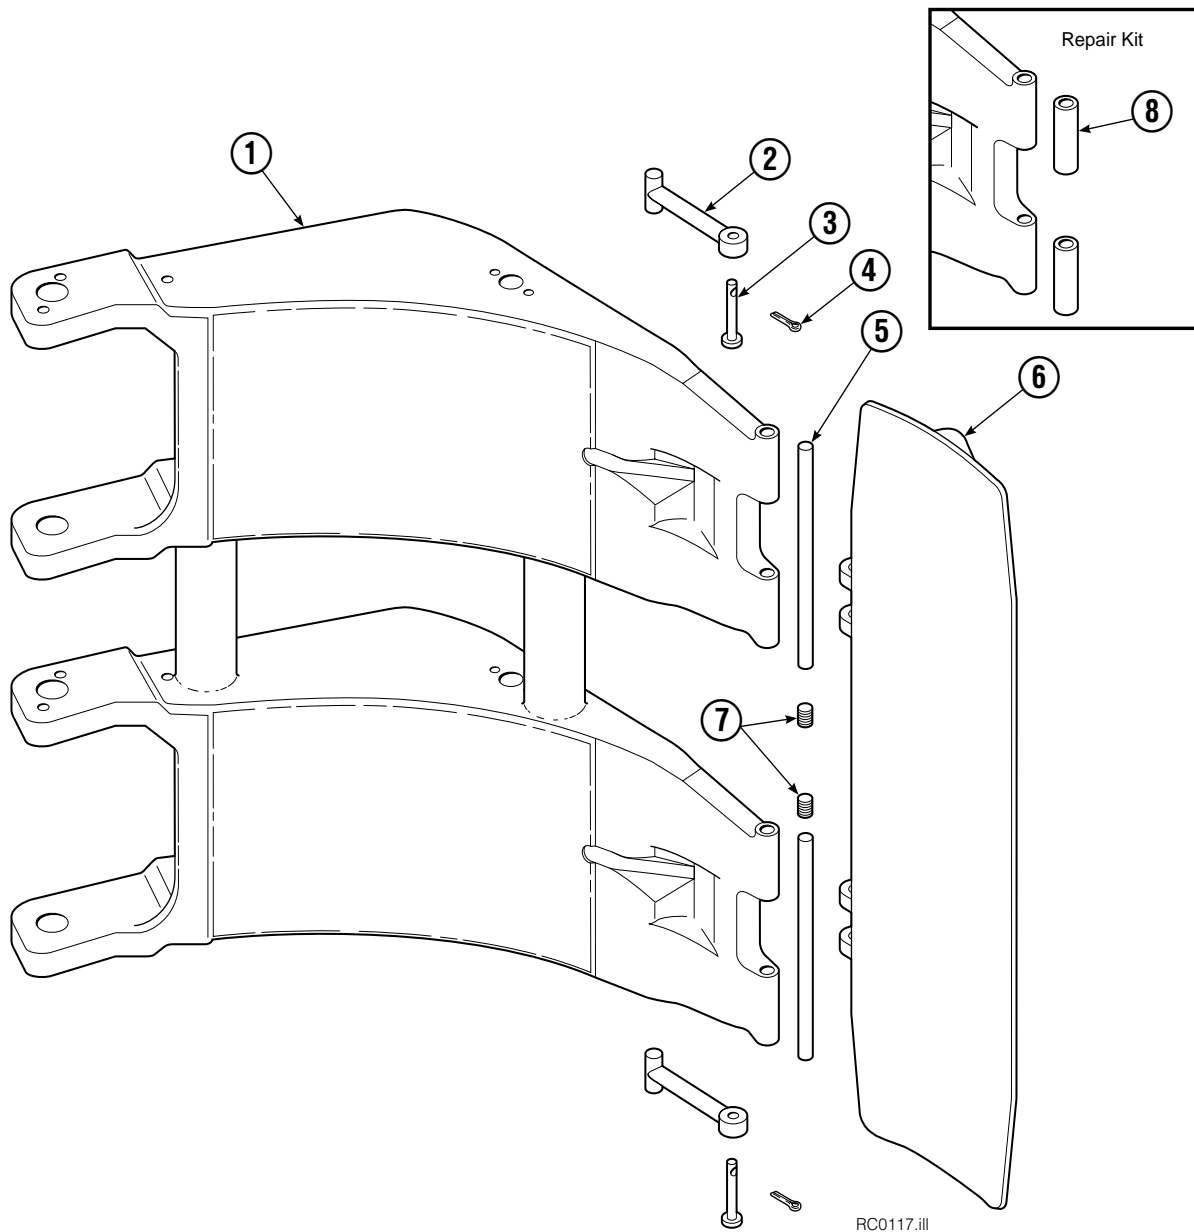

Long Arm

90F			
REF	QTY	PART NO.	DESCRIPTION
		206683	Arm Assembly
1	1	206673	Long Arm
2	2	674994	Link
3	2	682978	Clevis Pin
4	2	6525	Cotter Pin
5	2	674993	Pin
6	1	674962	Contact Pad
7	2	689900	Plug
8	1	676810	Arm Tip Repair Kit