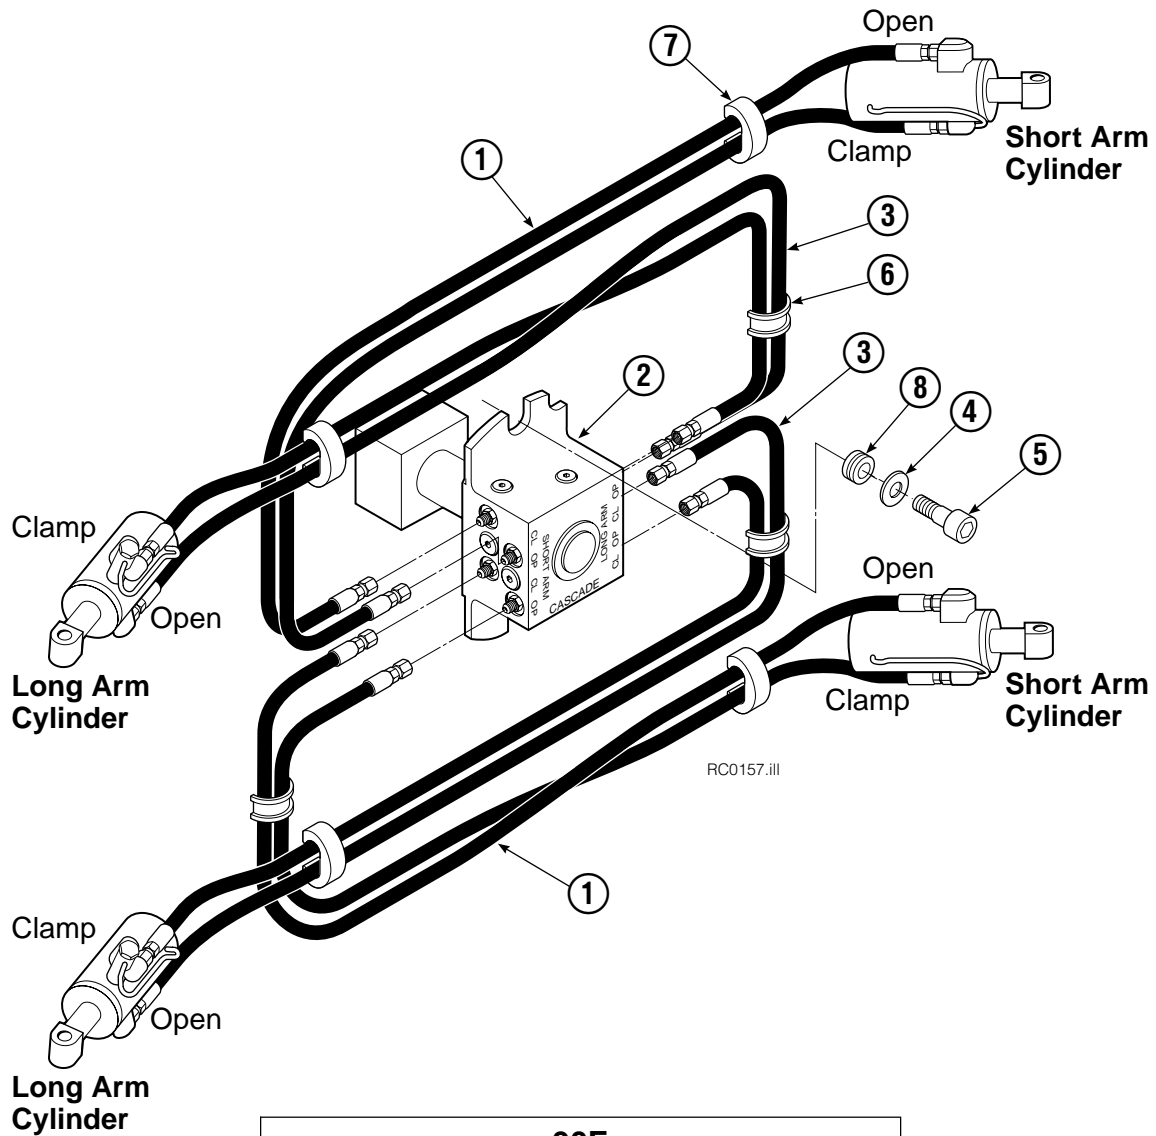

Common Components

RC0126.iii

90F			
REF	QTY	PART NO.	DESCRIPTION
		206686	Components Group
1	8	660200	Shim
2	24	768809	Capscrew, M8 x 16-8.8
3	8	206589	Retainer
4	8	680651	Pin
5	8	673385	Drive Pin
6	4	206591	Retainer
7	4	675022	Pin
8	4	681673	Spacer
9	16	673379	Shim
10	4	675086	Drive Pin

Reference: SK-5314, SK-5315.

Hosing Group

90F			
REF	QTY	PART NO.	DESCRIPTION
		681280	Hosing Group
1	4	214565	Hose, 58.75 in.
2	1	208766	Revolving Connection ▲
3	4	214567	Hose, 65 in.
4	2	209019	Washer
5	2	209210	Shoulder Bolt
6	4	680114	Insert
7	4	673417	Segment
8	2	208764	Grommet

▲ See Revolving Connection page for parts breakdown.
Reference: Common Parts Group 208783.

Revolving Connection Positioned Short Arm

90F			
REF	QTY	PART NO.	DESCRIPTION
		208766	Revolving Connection
1	2	768798	Capscrew, M8 x 45
2	1	687300	End Block
3	10	604511	Fitting, 6-6
4	1	7341	Snap Ring
5	1	687288	Shaft
6	1	681585	Service Kit
7	6	663694	Fitting, 3
8	1	208942	Body
9	1	3138	Snap Ring