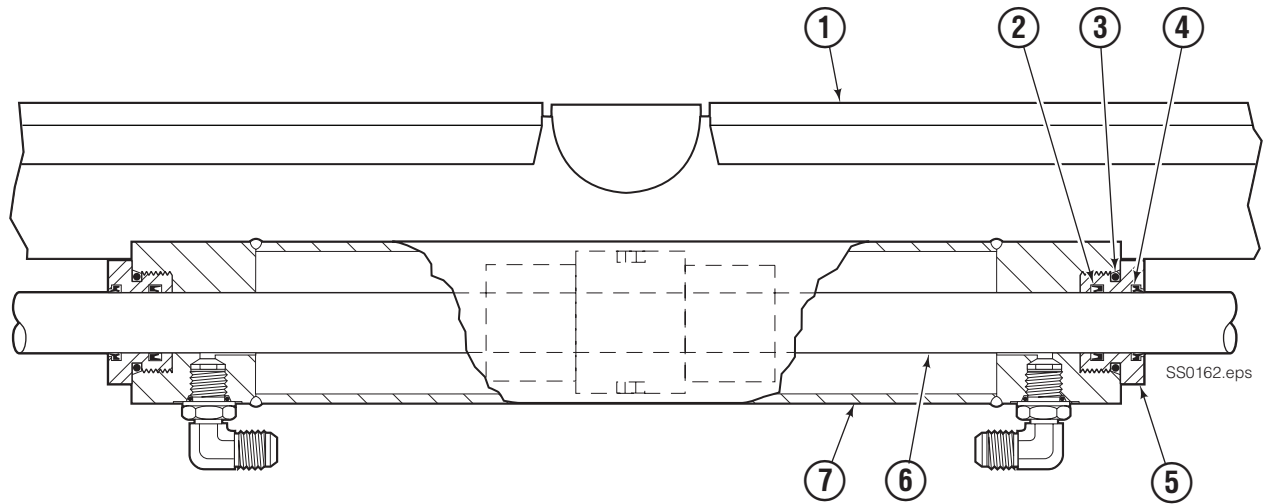

Cylinder Assembly

65F			
REF	QTY	PART NO.	DESCRIPTION
1	1	6063378	Cylinder Assembly
2	2	562132	● Rod Seal
3	2	415866	● O-Ring, 70 Duro
4	2	562131	● Rod Wiper Seal
5	2	218324	Retainer/Seal Carrier
6	-	■	Rod/Piston Assembly
7	-	■	Cylinder Shell
		219868	Rod Seal Service Kit

● Included in Service Kit 219868.

■ Not serviceable – order new Cylinder Assembly.

Reference: S-22490.