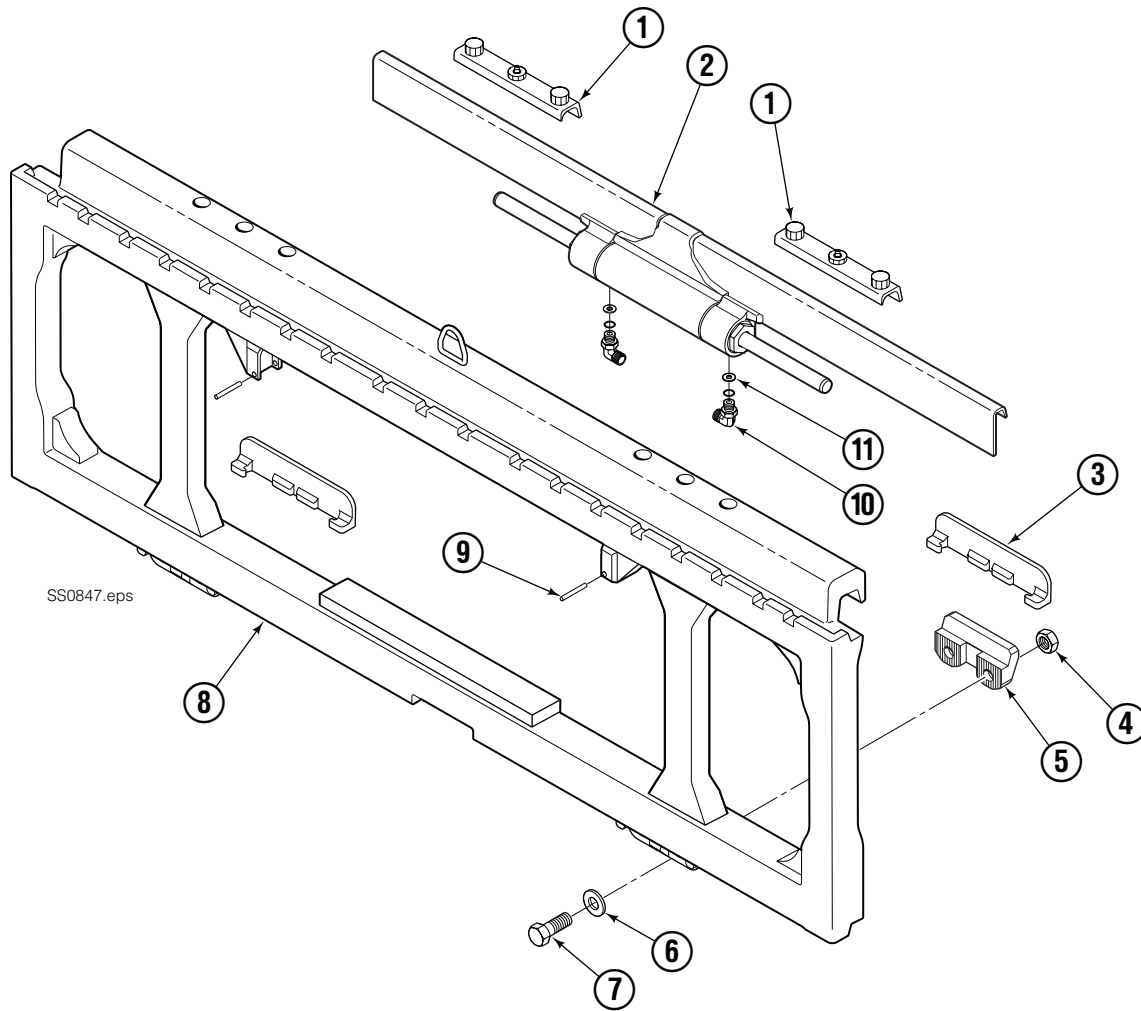

OR

Write: Cascade Corporation, P.O. Box 20187, Portland, OR 97220

Internet: www.cascorp.com

Recommended Spare Parts List

F-Series Sideshifter				
PART NUMBER	DESCRIPTION	ATTACHMENTS SERVICED		
		1-5	6-19	20-50
■ ■	BASE UNIT			
	Upper Bearing	8	16	32
	Lower Bearing	6	12	24
■ ■ ■ ■	MOUNTING - BOLT ON			
	Lower Hook	0	2	4
	Capscrew	0	4	8
	Nut	0	4	8
	Washer	0	4	8
■ ■ ■ ■	MOUNTING - QUICK DISCONNECT			
	Lower Hook	0	2	4
	Guide	0	2	4
	Pin	0	2	4
	Capscrew	0	4	8
■ 219868	CYLINDER			
	Cylinder	0	0	1
	Cylinder Service Kit	1	2	4

Sideshift Assembly

65F

REF	QTY	PART NO.	DESCRIPTION	REF	QTY	PART NO.	DESCRIPTION
1	3	6051249	Upper Bearing	7	4	752903	◆ Capscrew, M16 x 45
2	1	6063378	Cylinder ▲	8	1	6065083	Frame ●
3	3	6057162	Lower Bearing	9	2	7890	Roll Pin
4	4	678990	◆ Nut, M16	10	2	601676	■ Fitting, 6-6
5	2	204186	◆ Lower Hook	11	2	221733	▼ Restrictor Washer
6	4	667225	◆ Washer				