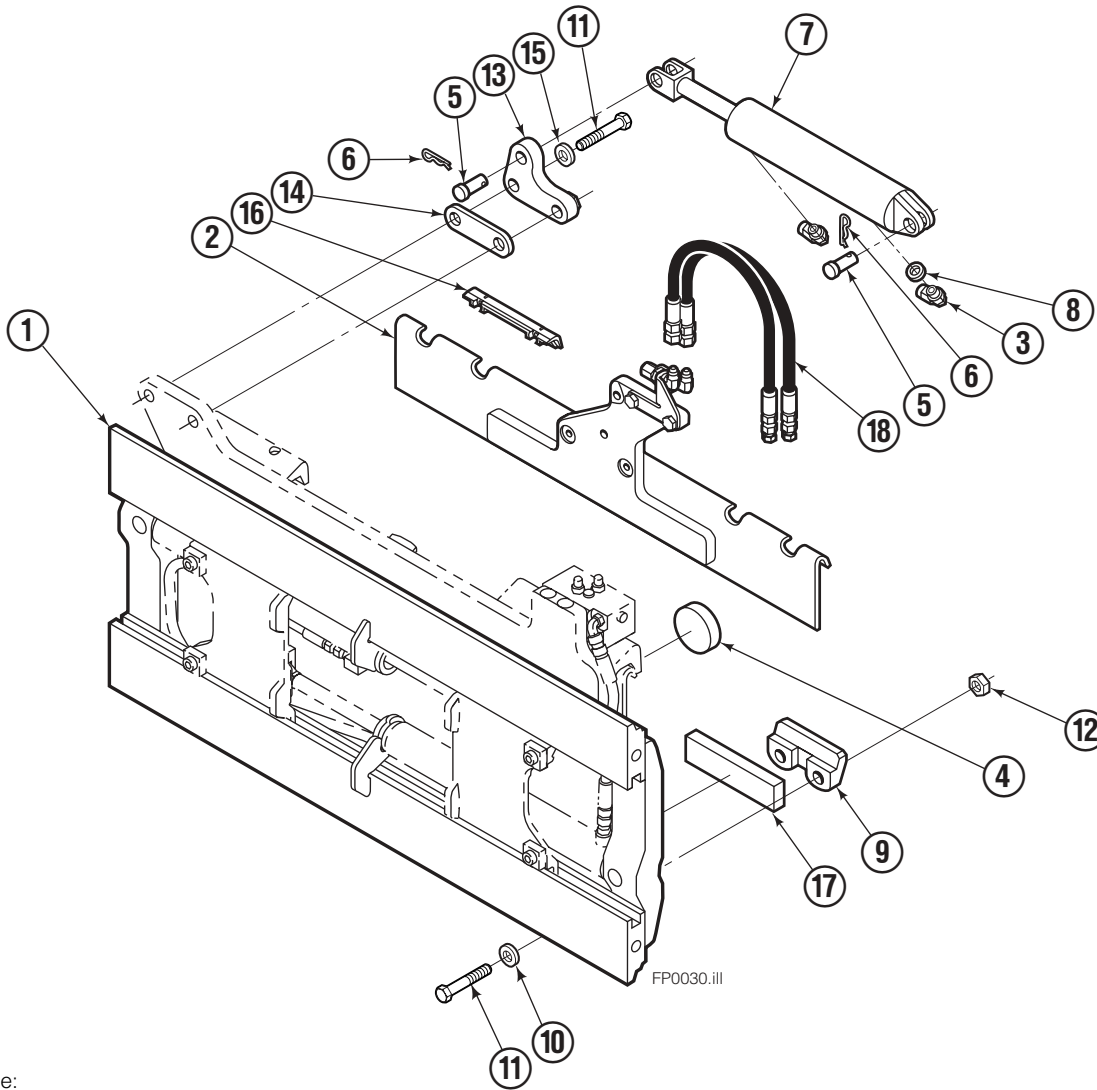

Safety Decals

Mounting Group Sideshifting

Reference:
BC-101
SK-5981
2S-3988

55F							
REF	QTY	PART NO.	DESCRIPTION	REF	QTY	PART NO.	DESCRIPTION
	●	377245	Sideshifting Mounting-41" ■	10	4	667225	Washer
1	1	377243	Frame-41" ■	11	6	766154	Capscrew, M16x2,0x40-8.8
2	1	377025	Anchor Bracket-41" ■	12	4	678990	Nut
3	2	601676	Fitting, 6-6	13	1	206909	Lug
4	1	---	Center Bearing-49" only	14	1	206910	Spacer
5	2	678525	Clevis Pin	15	2	684355	Lockwasher
6	2	672726	Hairpin Cotter	16	2	204187	Upper Bearing
7	1	675548	Cylinder Assembly ◆	17	2	207209	Lower Bearing
8	1	675550	Washer (orifice .085)	18	2	207578	Hose
9	2	204186	Lower Hook				

- Carriage width.
- Includes items 2 through 17.
- ◆ See Cylinder page for parts breakdown.

Sideshift Cylinder ITA Class III

FP0126.ill

55E			
REF	QTY	PART NO.	DESCRIPTION
		675548	Cylinder Assembly
1	1	553857	Nut
2	1	662452	■ Seal
3	1	553501	Piston
4	1	636851	■ Wiper
5	1	638247	■ Back-up Ring
6	1	675550	Washer (orifice .085 in.)
7	1	675549	Shell
8	1	553449	Rod
9	1	2785	■ O-Ring
10	1	615128	■ Back-up Ring
11	1	553500	Retainer
12	1	553856	Retaining Ring
13	1	7202	Snap Ring
14	1	641835	■ Seal
		553861	Service Kit

■ Included in Service Kit 553861.

Hydraulic/Fork Group

55F

REF	QTY	PART NO.	DESCRIPTION	REF	QTY	PART NO.	DESCRIPTION
	●	375335	Hydraulic Group-41" ■	13	2	763169	Capscrew
	□	206912	Fork Group	14	2	680217	Lockwasher
1	1	583944	Cylinder Assembly L. H. ◆	15	8	206924	Capscrew
2	1	583952	Cylinder Assembly R. H. ▼	16	2	206925	Pin
3	1	375369	Hose	17	4	207552	Block
4	1	207568	Hose	18	2	206916	Grommet
5	1	207565	Hose	19	2	206926	Clevis Pin
6	1	207569	Hose	20	2	207210	Hairpin Cotter
7	2	207208	Fork Carrier	21	2	768551	Capscrew
8	2	206914	Lug	22	2	7403	Grease Fitting
9	4	206915	Bearing	23	1	768753	Setscrew
10	4	206922	Capscrew	24	1	207211	Jam Nut
11	4	678991	Lockwasher	25	1	200008	Cable Tie
12	2	206923	Eyebolt	26	6	617915	Fitting, 4-4