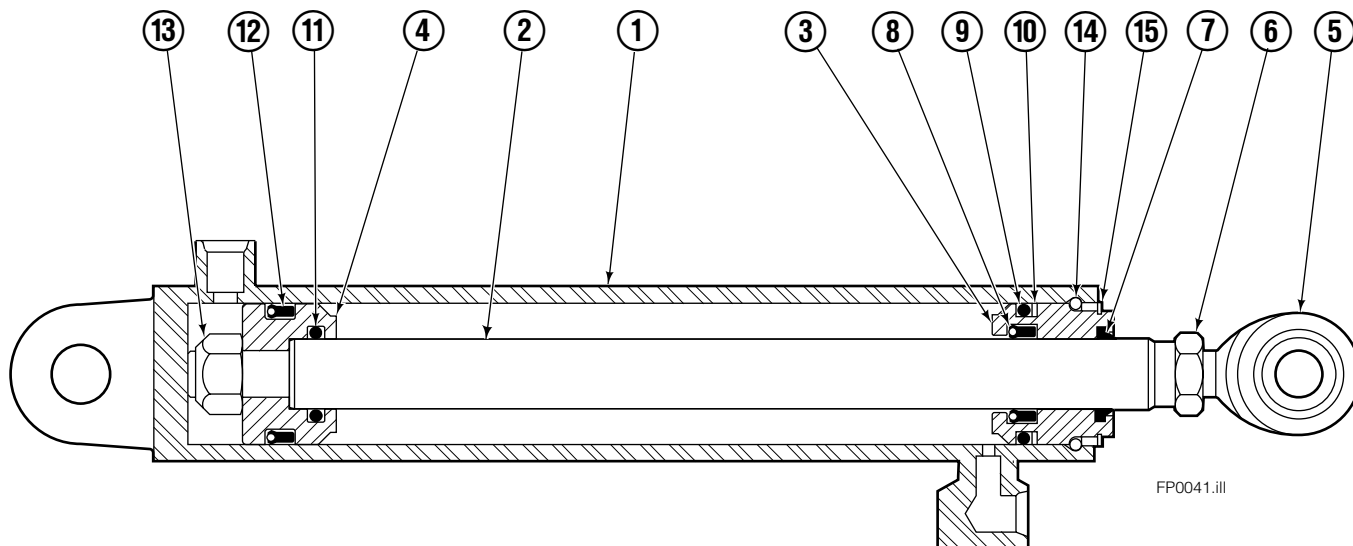

Left Hand Cylinder

FP0041.ill

55F

REF	QTY	PART NO.	DESCRIPTION
		583944	Cylinder Assembly – 41" ■
1	1	564169	Shell – 41" ■
2	1	564185	Rod – 41" ■
3	1	685664	Retainer
4	1	685665	Piston
5	1	564193	● Rod End
6	1	5718	● Nut
7	1	636850	● Rod Wiper
8	1	646540	● Rod Seal
9	1	2718	● O-Ring
10	1	615122	● Back-up Ring
11	1	2710	● O-Ring
12	1	663728	● Piston Seal
13	1	563462	Piston Nut
14	1	563916	Retaining Ring
15	1	3137	Snap Ring
		684827	Service Kit

■ Carriage width.

● Included in Service Kit 684827.

Reference: 2-6140, 2-6141.