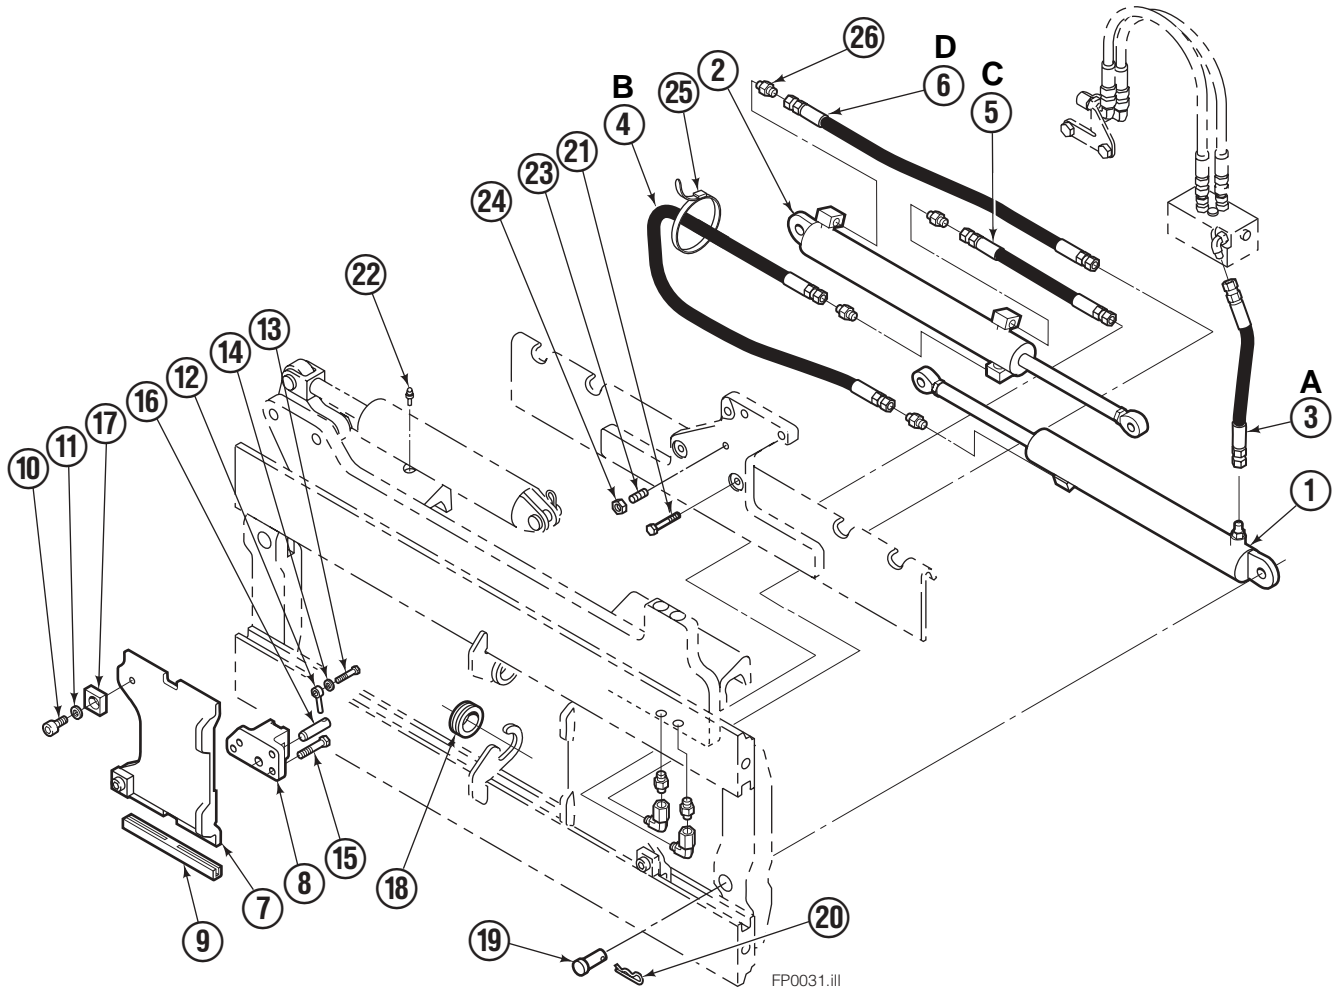

Safety Decals

Mounting Group Sideshifting

Reference:
BC-101
SK-5981
2S-3988

55F							
REF	QTY	PART NO.	DESCRIPTION	REF	QTY	PART NO.	DESCRIPTION
	●	377245	Sideshifting Mounting-41" ■	10	4	667225	Washer
1	1	377243	Frame-41" ■	11	6	766154	Capscrew, M16x2,0x40-8.8
2	1	377025	Anchor Bracket-41" ■	12	4	678990	Nut
3	2	601676	Fitting, 6-6	13	1	206909	Lug
4	1	---	Center Bearing-49" only	14	1	206910	Spacer
5	2	678525	Clevis Pin	15	2	684355	Lockwasher
6	2	672726	Hairpin Cotter	16	2	204187	Upper Bearing
7	1	675548	Cylinder Assembly ◆	17	2	207209	Lower Bearing
8	1	675550	Washer (orifice .085)	18	2	207578	Hose
9	2	204186	Lower Hook				

- Carriage width.
- Includes items 2 through 17.
- ◆ See Cylinder page for parts breakdown.

Sideshift Cylinder ITA Class III

FP0126.ill

55E			
REF	QTY	PART NO.	DESCRIPTION
		675548	Cylinder Assembly
1	1	553857	Nut
2	1	662452	■ Seal
3	1	553501	Piston
4	1	636851	■ Wiper
5	1	638247	■ Back-up Ring
6	1	675550	Washer (orifice .085 in.)
7	1	675549	Shell
8	1	553449	Rod
9	1	2785	■ O-Ring
10	1	615128	■ Back-up Ring
11	1	553500	Retainer
12	1	553856	Retaining Ring
13	1	7202	Snap Ring
14	1	641835	■ Seal
		553861	Service Kit

■ Included in Service Kit 553861.

Hydraulic/Fork Group

55F

REF	QTY	PART NO.	DESCRIPTION	REF	QTY	PART NO.	DESCRIPTION
	●	375335	Hydraulic Group-41" ■	13	2	763169	Capscrew
	□	206912	Fork Group	14	2	680217	Lockwasher
1	1	583944	Cylinder Assembly L. H. ◆	15	8	206924	Capscrew
2	1	583952	Cylinder Assembly R. H. ▼	16	2	206925	Pin
3	1	375369	Hose	17	4	207552	Block
4	1	207568	Hose	18	2	206916	Grommet
5	1	207565	Hose	19	2	206926	Clevis Pin
6	1	207569	Hose	20	2	207210	Hairpin Cotter
7	2	207208	Fork Carrier	21	2	768551	Capscrew
8	2	206914	Lug	22	2	7403	Grease Fitting
9	4	206915	Bearing	23	1	768753	Setscrew
10	4	206922	Capscrew	24	1	207211	Jam Nut
11	4	678991	Lockwasher	25	1	200008	Cable Tie
12	2	206923	Eyebolt	26	6	617915	Fitting, 4-4