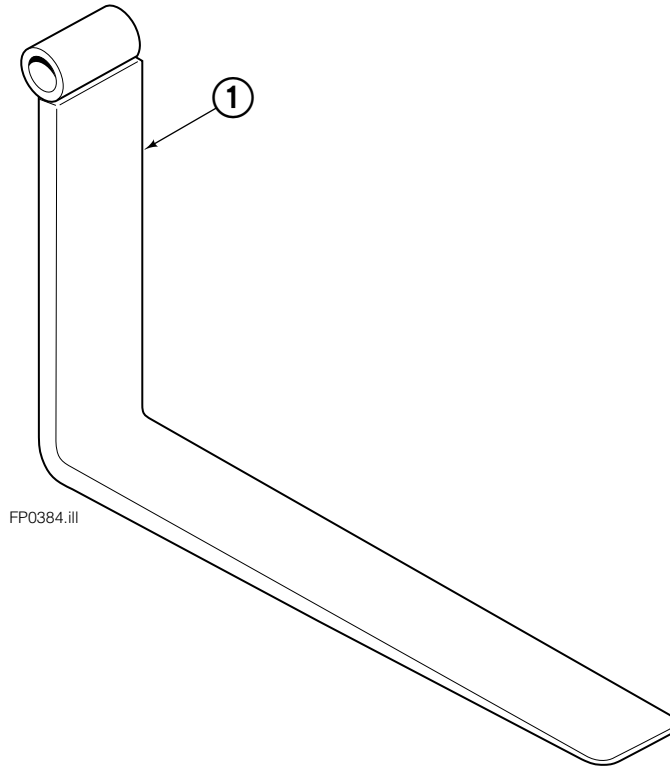

▲ Included in Service Kit 668021.

Reference: S-20040, S-20101, S-20108.

Sideshift Cylinder

REF	QTY	PART NO.	DESCRIPTION
		6003547	Cylinder Assembly
1	1	6003548	Shell
2	1	6003549	Rod
3	1	555207	Retainer
4	1	555226	Piston
5	1	662460	Seal ◆
6	1	2722	O-Ring ◆
7	1	660767	Bearing ◆
8	1	560997	Nut
9	1	2797	O-Ring ◆
10	1	615140	Back-Up Ring ◆
11	1	554598	Seal ◆
12	1	564930	Wiper ◆
13	2	638293	Back-Up Ring ◆
14	1	672909	Seal Loader
		555227	Service Kit

◆ Included in Service Kit 555227.

Hydraulic Group

150J			
REF	QTY	PART NO.	DESCRIPTION
		6008500	Hydraulic Group
1	2	601676	Fitting, 6-6
2	2	617487	Restrictor Fitting
3	1	389258	Hose, 9.25 in.
4	1	390942	Hose, 26 in.
5	1	385045	Hose, 39 in.
6	1	330091	Hose, 47.25 in.
7	5	2680	Fitting, 6-6
8	1	611329	Fitting, 6-6

Restrictor Fitting

REF	QTY	PART NO.	DESCRIPTION
		617487	Restrictor Assembly
1	1	617486	Tee
2	1	2698	O-Ring
3	1	11100	Setscrew
4	1	11099	Cap
5	1	5715	Jam Nut
6	1	2840	O-Ring

Fork Weldment

REF	QTY	PART NO.	DESCRIPTION
	2	6008394	Fork Weldment