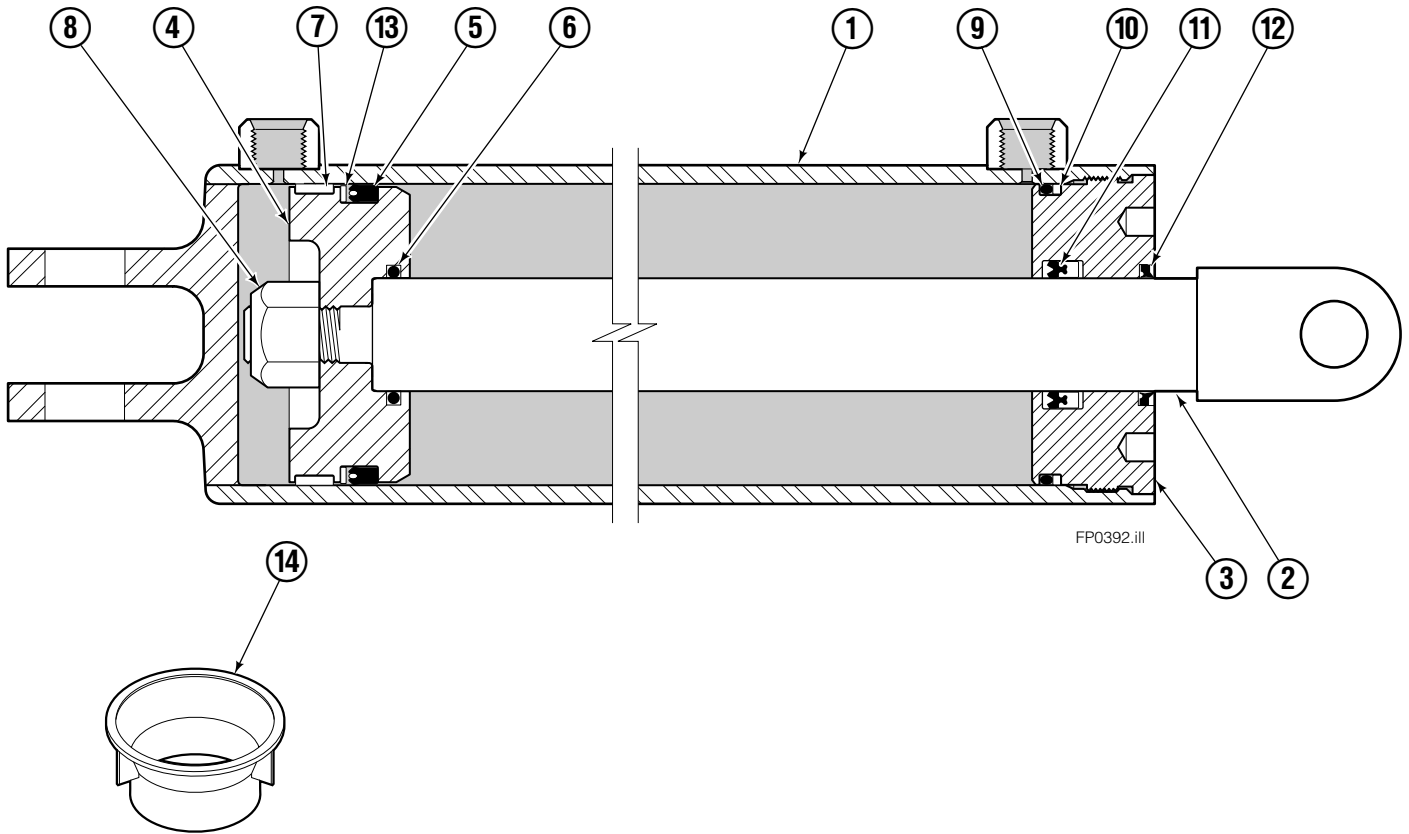

Carriage Assembly

FP0394.iii

Carriage Assembly

150J			
REF	QTY	PART NO.	DESCRIPTION
		6008174	Carriage Assembly
1	1	6008198	Carriage
2	6	3012106	Upper Bearing
3	3	3013187	Lower Bearing
4	12	766646	Capscrew, M10 x 20
5	2	3013213	Lower Retainer
6	4	752903	Capscrew, M16 x 45
7	1	6008219	Frame
8	2	6008446	Shaft
9	2	3014343	Cylinder Clamp
10	1	3014344	Clamp Support
11	3	684800	Capscrew, M12 x 100
12	2	3012749	Retainer
13	4	768706	Capscrew, M12 x 35
14	2	6008464	Cylinder ◆
15	2	678528	Clevis Pin
16	2	672726	Cotter Pin
17	2	686215	Clevis Pin
18	2	686217	Cotter Pin
19	1	6008461	Fork Carrier
20	1	6008450	Fork Carrier
21	1	6003547	Cylinder ◆
22	1	6003463	Cross-Over Relief Valve ●
23	2	768798	Capscrew, M8 x 45 ●
24	2	611288	Fitting, 6-6 ●
25	2	611329	Fitting, 6-6 ●

◆ See Cylinder page for parts breakdown.

● Included in Valve Group 6003482.

Cylinder

150J			
REF	QTY	PART NO.	DESCRIPTION
		6008464	Cylinder Assembly
1	2	6510	Cotter Pin
2	2	667624	Nut Retainer
3	2	667625	Nut
4	1	6008466	Shell
5	1	3017540	Spacer
6	1	558200	Piston
7	1	2716	O-Ring ▲
8	1	662452	Seal ▲
9	1	2785	O-Ring ▲
10	1	615128	Back-Up Ring ▲
11	1	563906	Retainer
12	1	662448	Seal ▲
13	1	638243	Nylon Ring ▲
14	1	636853	Wiper ▲
15	1	667623	Nut
16	1	6008467	Rod
17	1	667626	Washer
	1	671047	Seal Loader, Piston ▲
	1	671051	Seal Loader, Retainer ▲
		668021	Service Kit

▲ Included in Service Kit 668021.

Reference: S-20040, S-20101, S-20108.

Sideshift Cylinder

REF	QTY	PART NO.	DESCRIPTION
		6003547	Cylinder Assembly
1	1	6003548	Shell
2	1	6003549	Rod
3	1	555207	Retainer
4	1	555226	Piston
5	1	662460	Seal ◆
6	1	2722	O-Ring ◆
7	1	660767	Bearing ◆
8	1	560997	Nut
9	1	2797	O-Ring ◆
10	1	615140	Back-Up Ring ◆
11	1	554598	Seal ◆
12	1	564930	Wiper ◆
13	2	638293	Back-Up Ring ◆
14	1	672909	Seal Loader
		555227	Service Kit