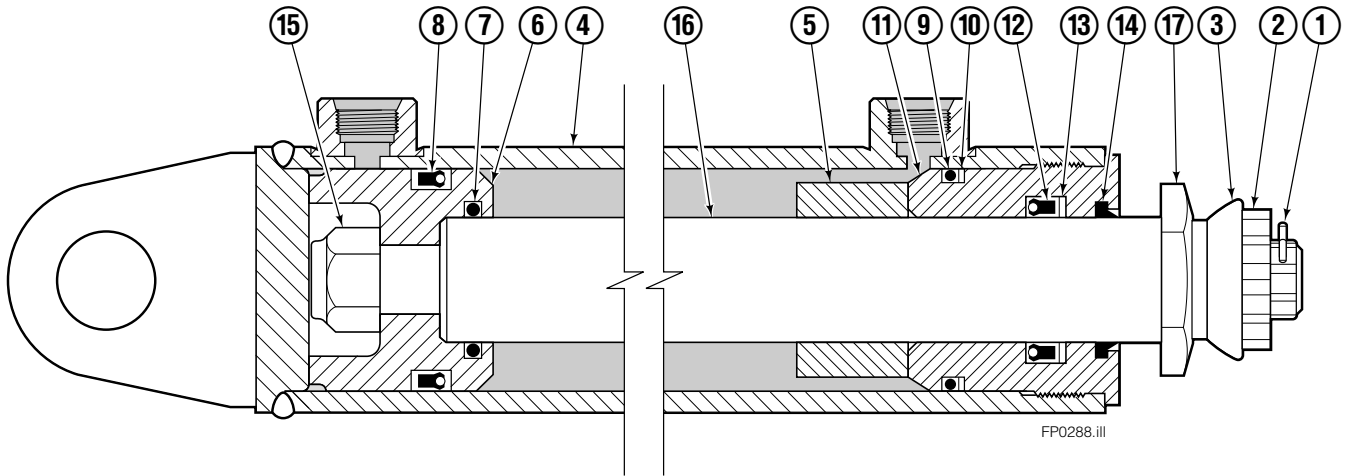

Carriage Assembly

FP0394.iii

Carriage Assembly

150J			
REF	QTY	PART NO.	DESCRIPTION
		6008174	Carriage Assembly
1	1	6008198	Carriage
2	6	3012106	Upper Bearing
3	3	3013187	Lower Bearing
4	12	766646	Capscrew, M10 x 20
5	2	3013213	Lower Retainer
6	4	752903	Capscrew, M16 x 45
7	1	6008219	Frame
8	2	6008446	Shaft
9	2	3014343	Cylinder Clamp
10	1	3014344	Clamp Support
11	3	684800	Capscrew, M12 x 100
12	2	3012749	Retainer
13	4	768706	Capscrew, M12 x 35
14	2	6008464	Cylinder ◆
15	2	678528	Clevis Pin
16	2	672726	Cotter Pin
17	2	686215	Clevis Pin
18	2	686217	Cotter Pin
19	1	6008461	Fork Carrier
20	1	6008450	Fork Carrier
21	1	6003547	Cylinder ◆
22	1	6003463	Cross-Over Relief Valve ●
23	2	768798	Capscrew, M8 x 45 ●
24	2	611288	Fitting, 6-6 ●
25	2	611329	Fitting, 6-6 ●

◆ See Cylinder page for parts breakdown.

● Included in Valve Group 6003482.

Cylinder

150J			
REF	QTY	PART NO.	DESCRIPTION
		6008464	Cylinder Assembly
1	2	6510	Cotter Pin
2	2	667624	Nut Retainer
3	2	667625	Nut
4	1	6008466	Shell
5	1	3017540	Spacer
6	1	558200	Piston
7	1	2716	O-Ring ▲
8	1	662452	Seal ▲
9	1	2785	O-Ring ▲
10	1	615128	Back-Up Ring ▲
11	1	563906	Retainer
12	1	662448	Seal ▲
13	1	638243	Nylon Ring ▲
14	1	636853	Wiper ▲
15	1	667623	Nut
16	1	6008467	Rod
17	1	667626	Washer
	1	671047	Seal Loader, Piston ▲
	1	671051	Seal Loader, Retainer ▲
		668021	Service Kit

▲ Included in Service Kit 668021.

Reference: S-20040, S-20101, S-20108.

Sideshift Cylinder

REF	QTY	PART NO.	DESCRIPTION
		6003547	Cylinder Assembly
1	1	6003548	Shell
2	1	6003549	Rod
3	1	555207	Retainer
4	1	555226	Piston
5	1	662460	Seal ◆
6	1	2722	O-Ring ◆
7	1	660767	Bearing ◆
8	1	560997	Nut
9	1	2797	O-Ring ◆
10	1	615140	Back-Up Ring ◆
11	1	554598	Seal ◆
12	1	564930	Wiper ◆
13	2	638293	Back-Up Ring ◆
14	1	672909	Seal Loader
		555227	Service Kit