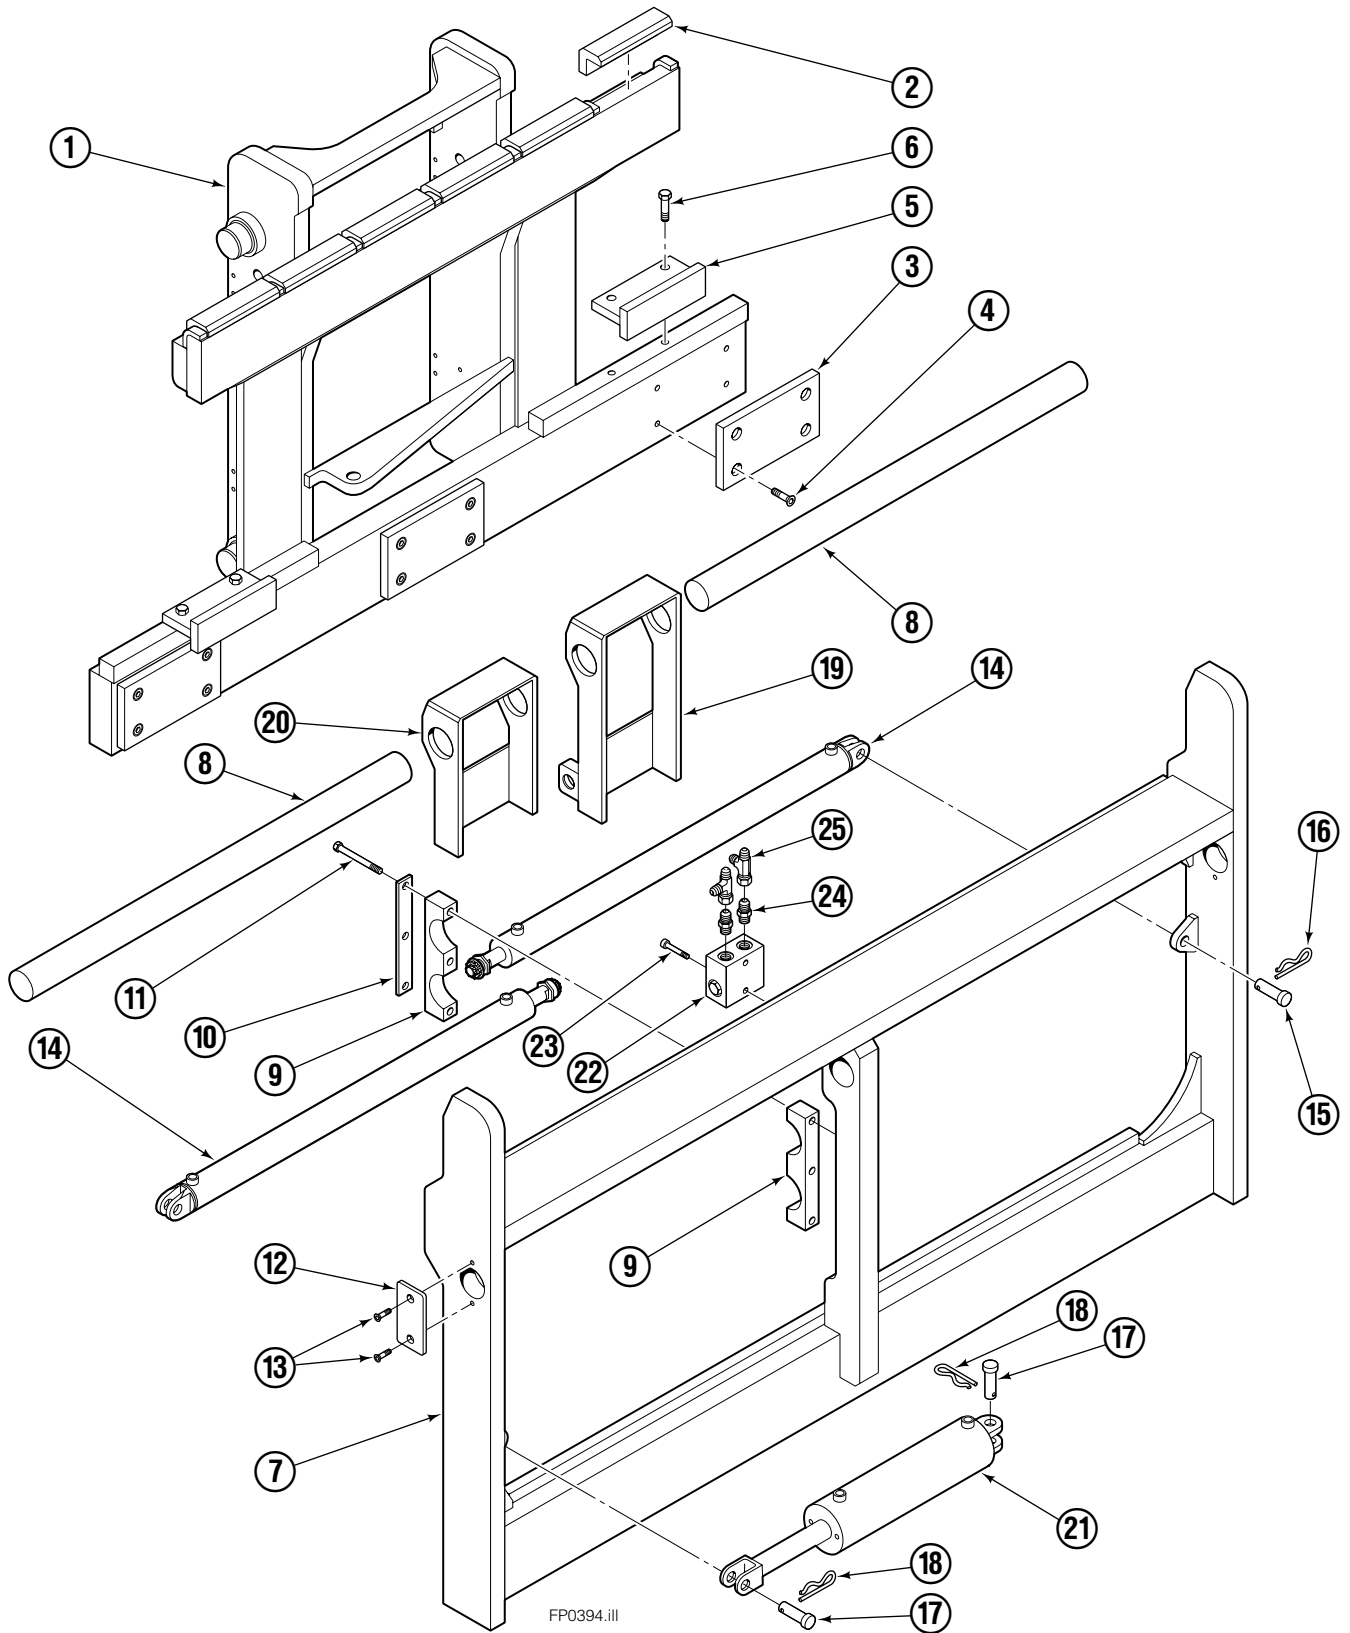

Carriage Assembly

FP0394.iii

Carriage Assembly

150J			
REF	QTY	PART NO.	DESCRIPTION
		6008174	Carriage Assembly
1	1	6008198	Carriage
2	6	3012106	Upper Bearing
3	3	3013187	Lower Bearing
4	12	766646	Capscrew, M10 x 20
5	2	3013213	Lower Retainer
6	4	752903	Capscrew, M16 x 45
7	1	6008219	Frame
8	2	6008446	Shaft
9	2	3014343	Cylinder Clamp
10	1	3014344	Clamp Support
11	3	684800	Capscrew, M12 x 100
12	2	3012749	Retainer
13	4	768706	Capscrew, M12 x 35
14	2	6008464	Cylinder ◆
15	2	678528	Clevis Pin
16	2	672726	Cotter Pin
17	2	686215	Clevis Pin
18	2	686217	Cotter Pin
19	1	6008461	Fork Carrier
20	1	6008450	Fork Carrier
21	1	6003547	Cylinder ◆
22	1	6003463	Cross-Over Relief Valve ●
23	2	768798	Capscrew, M8 x 45 ●
24	2	611288	Fitting, 6-6 ●
25	2	611329	Fitting, 6-6 ●

◆ See Cylinder page for parts breakdown.

● Included in Valve Group 6003482.

Cylinder

150J			
REF	QTY	PART NO.	DESCRIPTION
		6008464	Cylinder Assembly
1	2	6510	Cotter Pin
2	2	667624	Nut Retainer
3	2	667625	Nut
4	1	6008466	Shell
5	1	3017540	Spacer
6	1	558200	Piston
7	1	2716	O-Ring ▲
8	1	662452	Seal ▲
9	1	2785	O-Ring ▲
10	1	615128	Back-Up Ring ▲
11	1	563906	Retainer
12	1	662448	Seal ▲
13	1	638243	Nylon Ring ▲
14	1	636853	Wiper ▲
15	1	667623	Nut
16	1	6008467	Rod
17	1	667626	Washer
	1	671047	Seal Loader, Piston ▲
	1	671051	Seal Loader, Retainer ▲
		668021	Service Kit

▲ Included in Service Kit 668021.

Reference: S-20040, S-20101, S-20108.

Sideshift Cylinder

REF	QTY	PART NO.	DESCRIPTION
		6003547	Cylinder Assembly
1	1	6003548	Shell
2	1	6003549	Rod
3	1	555207	Retainer
4	1	555226	Piston
5	1	662460	Seal ◆
6	1	2722	O-Ring ◆
7	1	660767	Bearing ◆
8	1	560997	Nut
9	1	2797	O-Ring ◆
10	1	615140	Back-Up Ring ◆
11	1	554598	Seal ◆
12	1	564930	Wiper ◆
13	2	638293	Back-Up Ring ◆
14	1	672909	Seal Loader
		555227	Service Kit