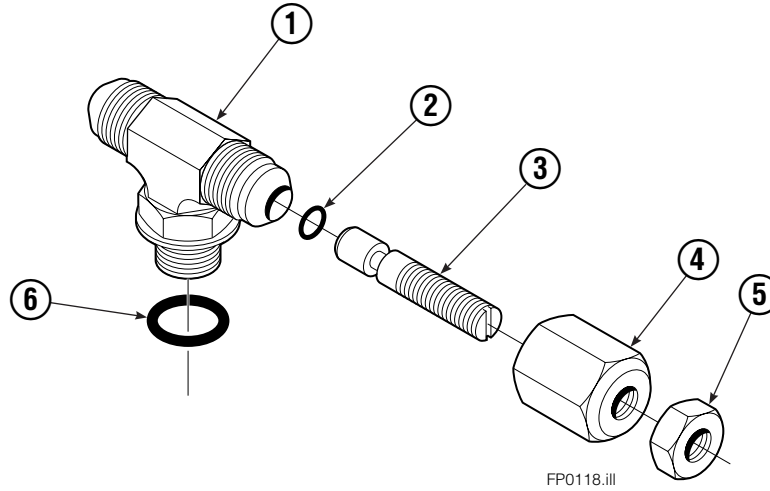

◆ See Cylinder page for parts breakdown.

● Included in Valve Group 6003482.

Cylinder

150J			
REF	QTY	PART NO.	DESCRIPTION
		6008464	Cylinder Assembly
1	2	6510	Cotter Pin
2	2	667624	Nut Retainer
3	2	667625	Nut
4	1	6008466	Shell
5	1	3017540	Spacer
6	1	558200	Piston
7	1	2716	O-Ring ▲
8	1	662452	Seal ▲
9	1	2785	O-Ring ▲
10	1	615128	Back-Up Ring ▲
11	1	563906	Retainer
12	1	662448	Seal ▲
13	1	638243	Nylon Ring ▲
14	1	636853	Wiper ▲
15	1	667623	Nut
16	1	6008467	Rod
17	1	667626	Washer
	1	671047	Seal Loader, Piston ▲
	1	671051	Seal Loader, Retainer ▲
		668021	Service Kit

▲ Included in Service Kit 668021.

Reference: S-20040, S-20101, S-20108.

Sideshift Cylinder

REF	QTY	PART NO.	DESCRIPTION
		6003547	Cylinder Assembly
1	1	6003548	Shell
2	1	6003549	Rod
3	1	555207	Retainer
4	1	555226	Piston
5	1	662460	Seal ◆
6	1	2722	O-Ring ◆
7	1	660767	Bearing ◆
8	1	560997	Nut
9	1	2797	O-Ring ◆
10	1	615140	Back-Up Ring ◆
11	1	554598	Seal ◆
12	1	564930	Wiper ◆
13	2	638293	Back-Up Ring ◆
14	1	672909	Seal Loader
		555227	Service Kit

◆ Included in Service Kit 555227.

Hydraulic Group

150J			
REF	QTY	PART NO.	DESCRIPTION
		6008500	Hydraulic Group
1	2	601676	Fitting, 6-6
2	2	617487	Restrictor Fitting
3	1	389258	Hose, 9.25 in.
4	1	390942	Hose, 26 in.
5	1	385045	Hose, 39 in.
6	1	330091	Hose, 47.25 in.
7	5	2680	Fitting, 6-6
8	1	611329	Fitting, 6-6

Restrictor Fitting

REF	QTY	PART NO.	DESCRIPTION
		617487	Restrictor Assembly
1	1	617486	Tee
2	1	2698	O-Ring
3	1	11100	Setscrew
4	1	11099	Cap
5	1	5715	Jam Nut
6	1	2840	O-Ring

Fork Weldment

REF	QTY	PART NO.	DESCRIPTION
	2	6008394	Fork Weldment