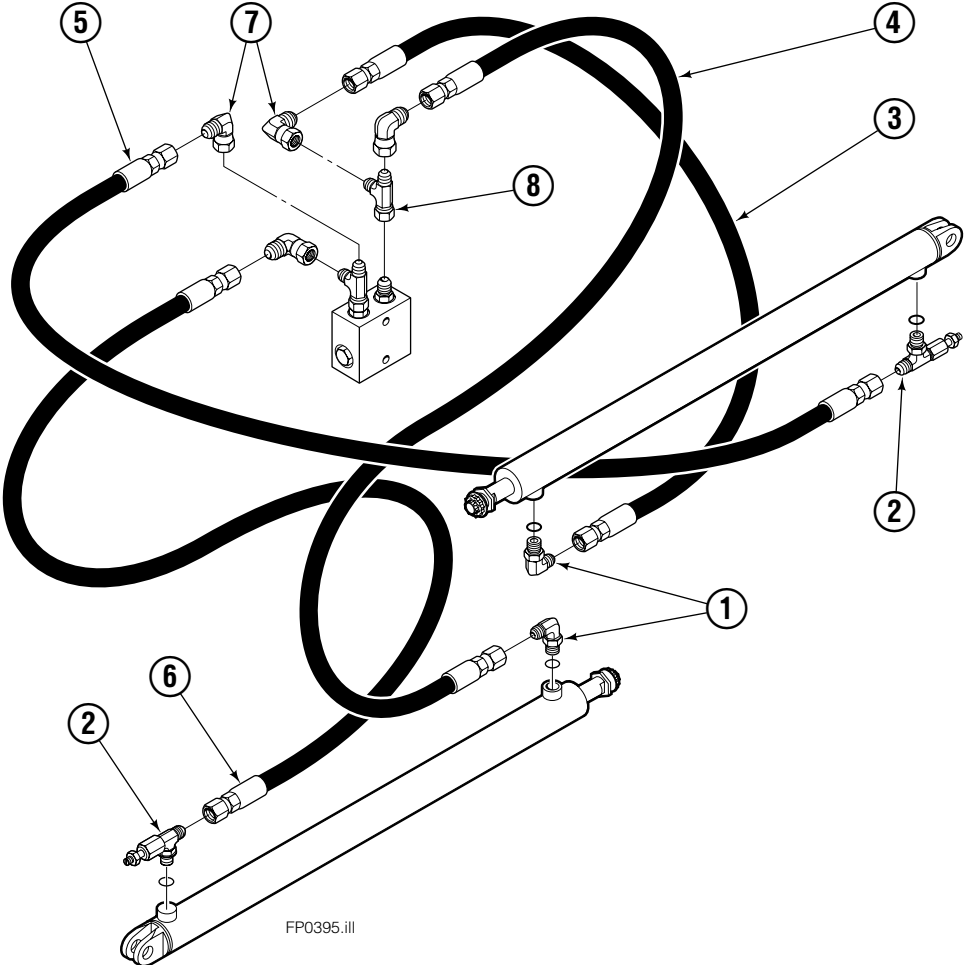

Hydraulic Group

150J			
REF	QTY	PART NO.	DESCRIPTION
		6008500	Hydraulic Group
1	2	601676	Fitting, 6-6
2	2	617487	Restrictor Fitting
3	1	389258	Hose, 9.25 in.
4	1	390942	Hose, 26 in.
5	1	385045	Hose, 39 in.
6	1	330091	Hose, 47.25 in.
7	5	2680	Fitting, 6-6
8	1	611329	Fitting, 6-6