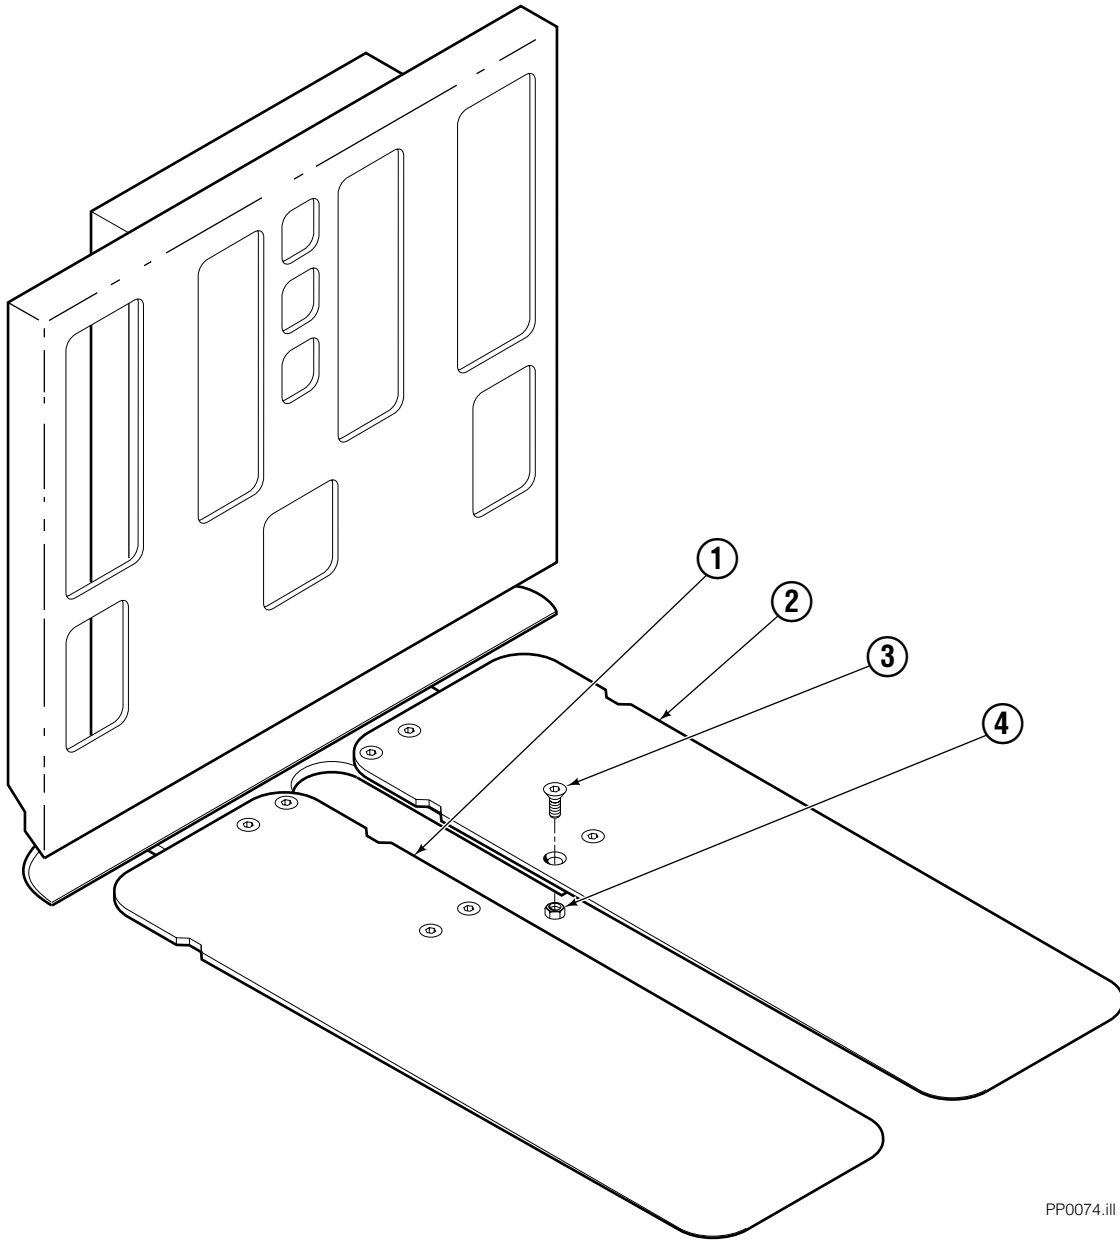

Decals

35E/45E Sheet-Sav

Decals

35E/45E QFM™ Sheet-Sav

Platens

PP0074.iii

NOTE: Usable platen lengths are determined by measuring platen from end to end.

REF	QTY	PART NO.	DESCRIPTION
		683199	Platen Group
1	1	683201	Platen R. H.
2	1	683200	Platen L. H.
3	8	768705	Capscrew
4	8	773842	Nut