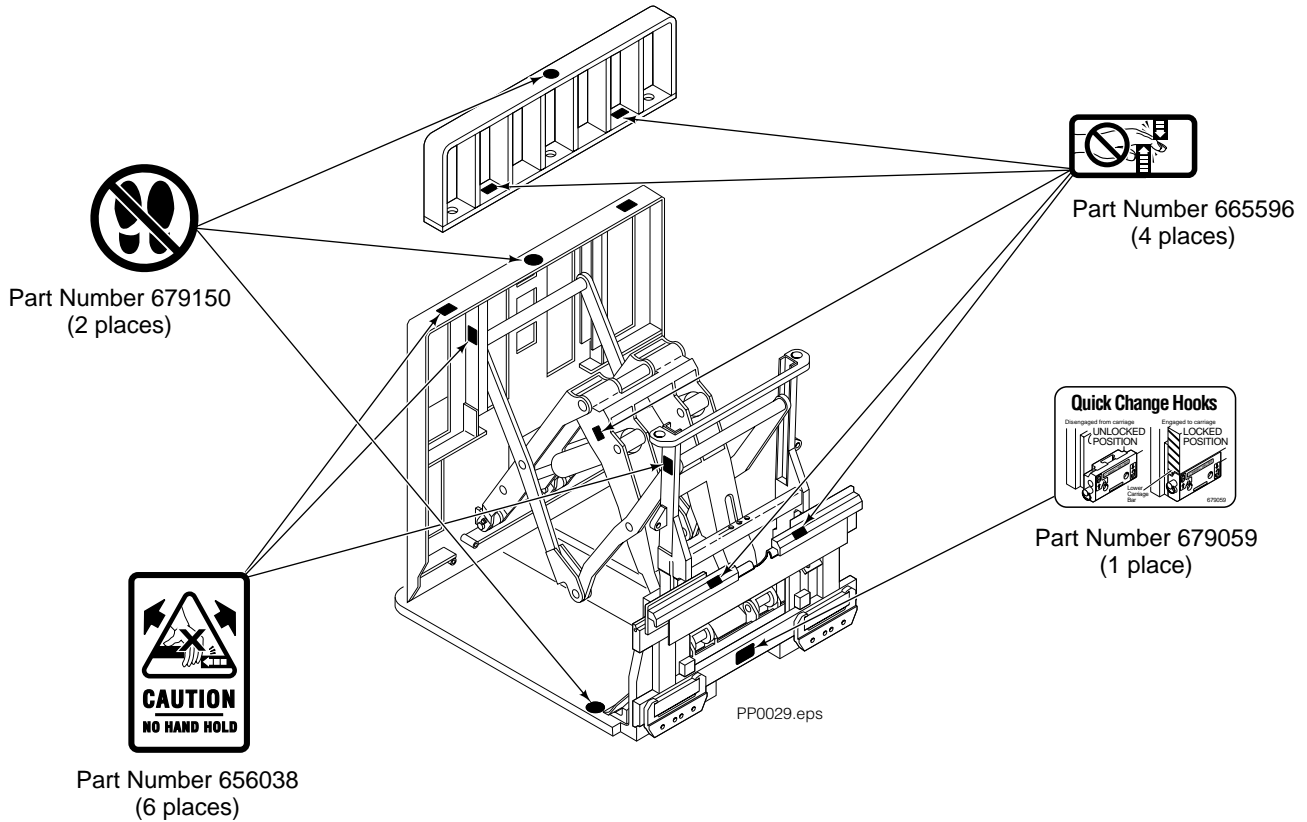

Decals

35E/45E Sheet-Sav

Decals

35E/45E QFM™ Sheet-Sav

Platens

PP0074.iii

NOTE: Usable platen lengths are determined by measuring platen from end to end.

REF	QTY	PART NO.	DESCRIPTION
		683199	Platen Group
1	1	683201	Platen R. H.
2	1	683200	Platen L. H.
3	8	768705	Capscrew
4	8	773842	Nut