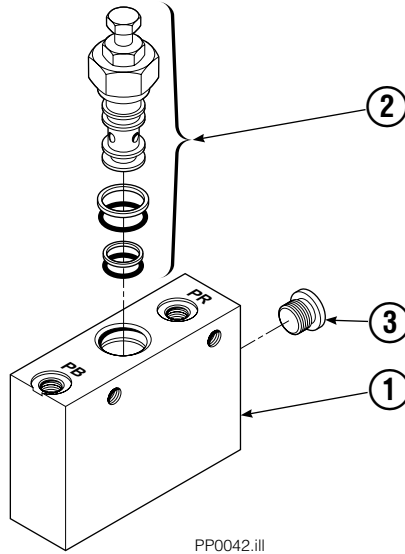

- Quantity as required.
- Included in Bushing Service Kit 205075.

Cylinder

REF	QTY	PART NO.	DESCRIPTION
		582635	Cylinder Assembly
1	1	—	Spacer
2	1	562552	■ Seal
3	1	7348	Snap Ring
4	1	562334	Piston
5	1	562716	Shell
6	1	558626	Rod
7	1	559705	■ Seal
8	1	2785	■ O-Ring
9	1	615128	■ Back-Up Ring
10	1	559696	Retainer
11	1	636853	■ Wiper
12	4	559697	Bearing
13	1	559698	Spacer
14	1	678019	Nut
15	1	671047	■ Seal Loader Kit

■ Included in Service Kit 562338.

Reference: S-3424.

Hydraulic Group

PP0035.iii

35E/45E			
REF	QTY	PART NO.	DESCRIPTION
		688382	Hydraulic Group ITA II
1	1	200649	Tube
2	2	683173	Hose
3	1	2375	Fitting, 6-6
4	1	688384	■ Valve
5	2	765329	Capscrew, M8x1.25x20-8.8
6	2	685980	Hose ITA II
7	4	605235	Fitting 5-6
8	6	604511	Fitting, 6-6
9	1	200647	Tube
10	2	604510	Plug, 6
11	1	200648	Tube

■ See Valve page for parts breakdown.

Valve Load Push

35E/45E			
REF	QTY	PART NO.	DESCRIPTION
		688384	Valve Assembly
1	1	688385	Body
2	1	687224	Relief Valve
3	2	663694	Fitting, 3

Faceplate Group

Push

PP0075.ill

REF	QTY	PART NO.	DESCRIPTION
		205057	Faceplate Group 40"x40" ■
1	1	204636	Faceplate 40"x40" ■

■ Width x height.

Do you have questions you need answered right now? Call your nearest Cascade Parts Department. Visit us online at www.cascorp.com