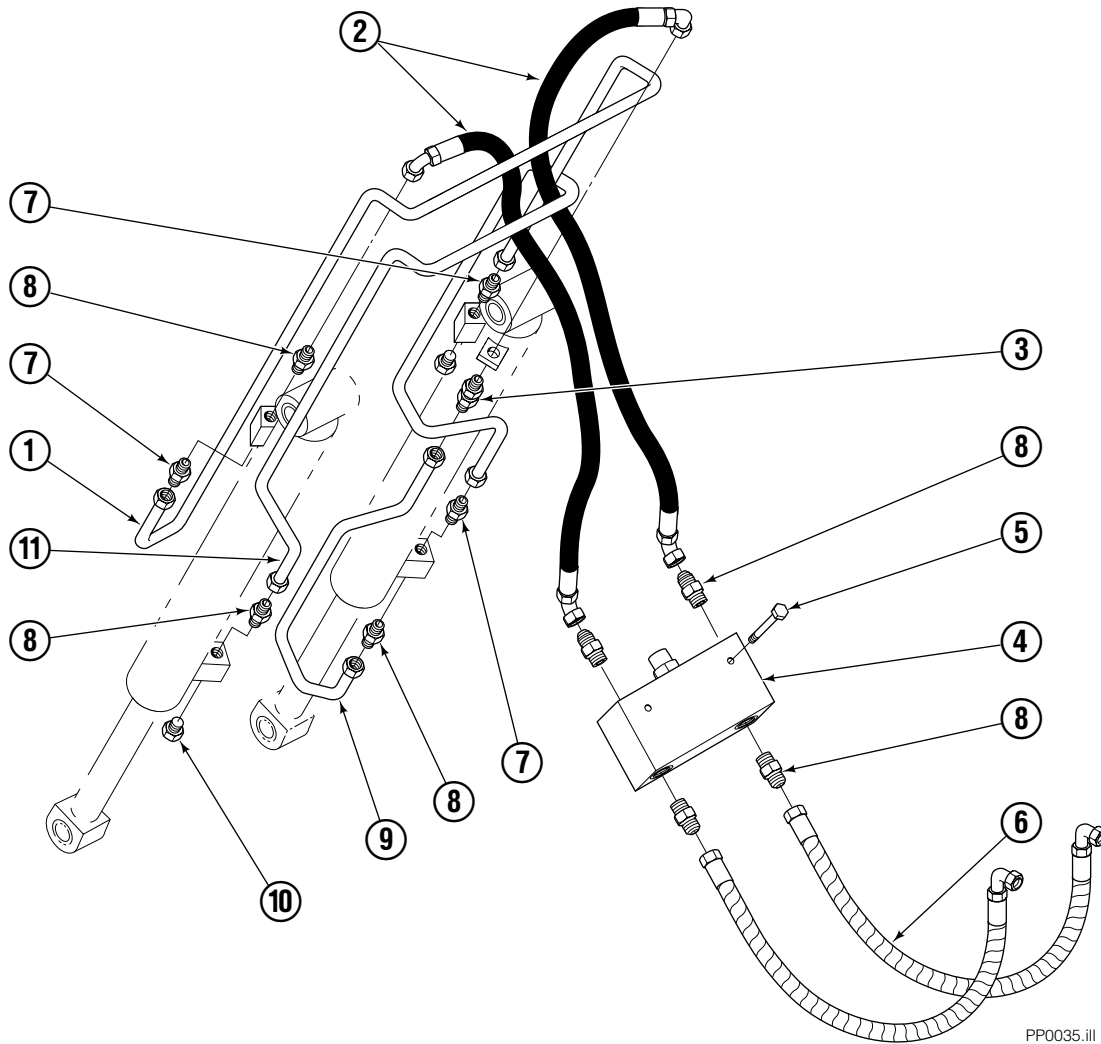

- Quantity as required.
- Included in Bushing Service Kit 205075.

Cylinder

REF	QTY	PART NO.	DESCRIPTION
		582635	Cylinder Assembly
1	1	—	Spacer
2	1	562552	■ Seal
3	1	7348	Snap Ring
4	1	562334	Piston
5	1	562716	Shell
6	1	558626	Rod
7	1	559705	■ Seal
8	1	2785	■ O-Ring
9	1	615128	■ Back-Up Ring
10	1	559696	Retainer
11	1	636853	■ Wiper
12	4	559697	Bearing
13	1	559698	Spacer
14	1	678019	Nut
15	1	671047	■ Seal Loader Kit

■ Included in Service Kit 562338.

Reference: S-3424.

Hydraulic Group

PP0035.iii

35E/45E			
REF	QTY	PART NO.	DESCRIPTION
		688382	Hydraulic Group ITA II
1	1	200649	Tube
2	2	683173	Hose
3	1	2375	Fitting, 6-6
4	1	688384	■ Valve
5	2	765329	Capscrew, M8x1.25x20-8.8
6	2	685980	Hose ITA II
7	4	605235	Fitting 5-6
8	6	604511	Fitting, 6-6
9	1	200647	Tube
10	2	604510	Plug, 6
11	1	200648	Tube

■ See Valve page for parts breakdown.

Valve Load Push

35E/45E			
REF	QTY	PART NO.	DESCRIPTION
		688384	Valve Assembly
1	1	688385	Body
2	1	687224	Relief Valve
3	2	663694	Fitting, 3

Faceplate Group

Push

PP0075.ill

REF	QTY	PART NO.	DESCRIPTION
		205057	Faceplate Group 40"x40" ■
1	1	204636	Faceplate 40"x40" ■

■ Width x height.

Do you have questions you need answered right now? Call your nearest Cascade Parts Department. Visit us online at www.cascorp.com