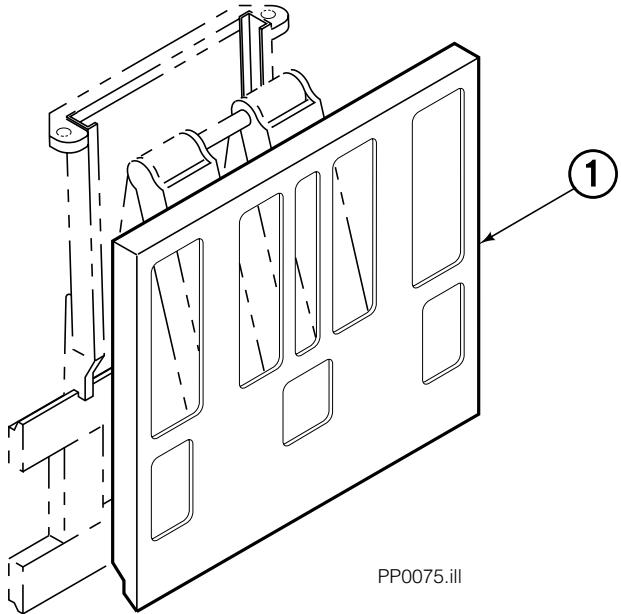

■ See Valve page for parts breakdown.

Valve Load Push

35E/45E			
REF	QTY	PART NO.	DESCRIPTION
		688384	Valve Assembly
1	1	688385	Body
2	1	687224	Relief Valve
3	2	663694	Fitting, 3

Faceplate Group

Push

PP0075.ill

REF	QTY	PART NO.	DESCRIPTION
		205057	Faceplate Group 40"x40" ■
1	1	204636	Faceplate 40"x40" ■

■ Width x height.

Do you have questions you need answered right now? Call your nearest Cascade Parts Department. Visit us online at www.cascorp.com