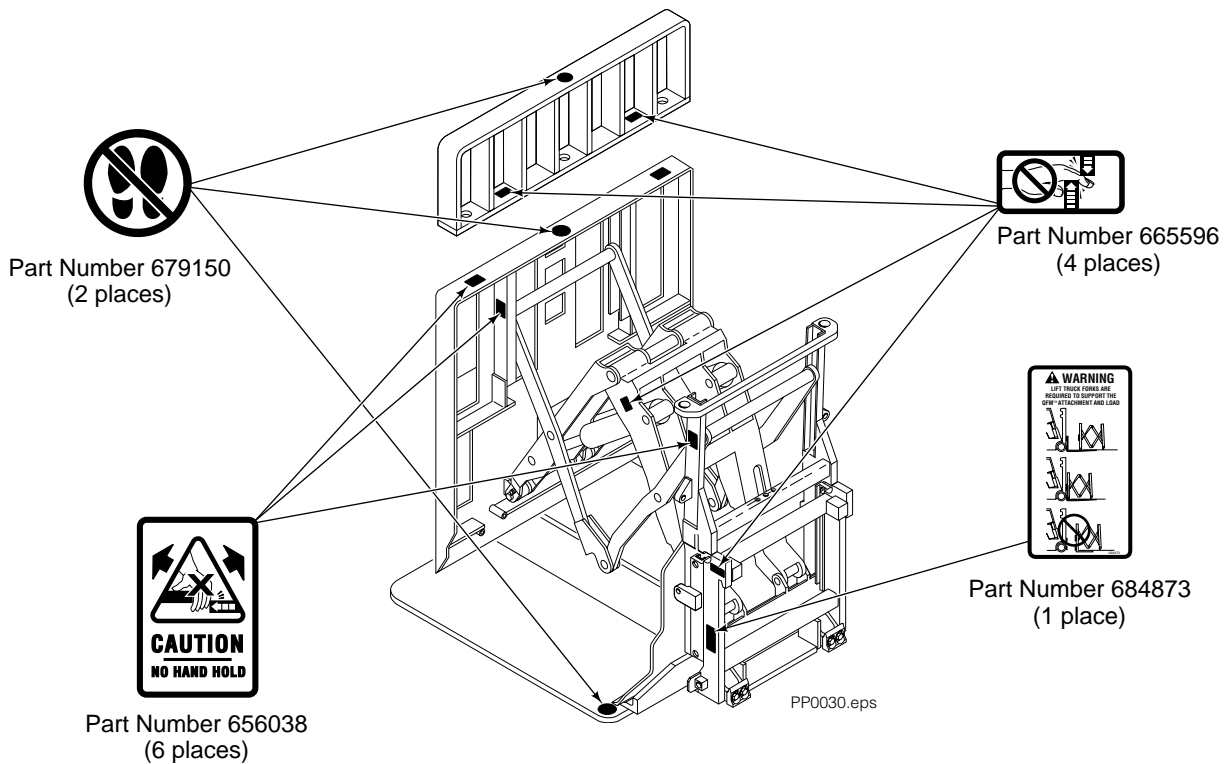

Decals

35E/45E Sheet-Sav

Decals

35E/45E QFM™ Sheet-Sav

Platens

PP0074.iii

NOTE: Usable platen lengths are determined by measuring platen from end to end.

REF	QTY	PART NO.	DESCRIPTION
		683199	Platen Group
1	1	683201	Platen R. H.
2	1	683200	Platen L. H.
3	8	768705	Capscrew
4	8	773842	Nut

Frame Group ITA II

35E/45E

REF	QTY	PART NO.	DESCRIPTION
		204625	Frame Group with Platens
1	1	205019	Frame with Platens
2	1	2453	Fitting, 6-6
3	3	2680	Fitting, 6-6
4	1	2375	Fitting, 6-6
5	1	683186	Tube
6	1	683187	Tube
7	2	763025	Nut
8	2	681473	Lockwasher
9	2	676280	Hook
10	4	768554	Capscrew
11	4	667910	Washer
12	2	683188	Pivot Hook
13	2	768837	Capscrew
14	2	683189	Pin Assembly
15	2	204938	Setscrew
16	2	5930	Nut