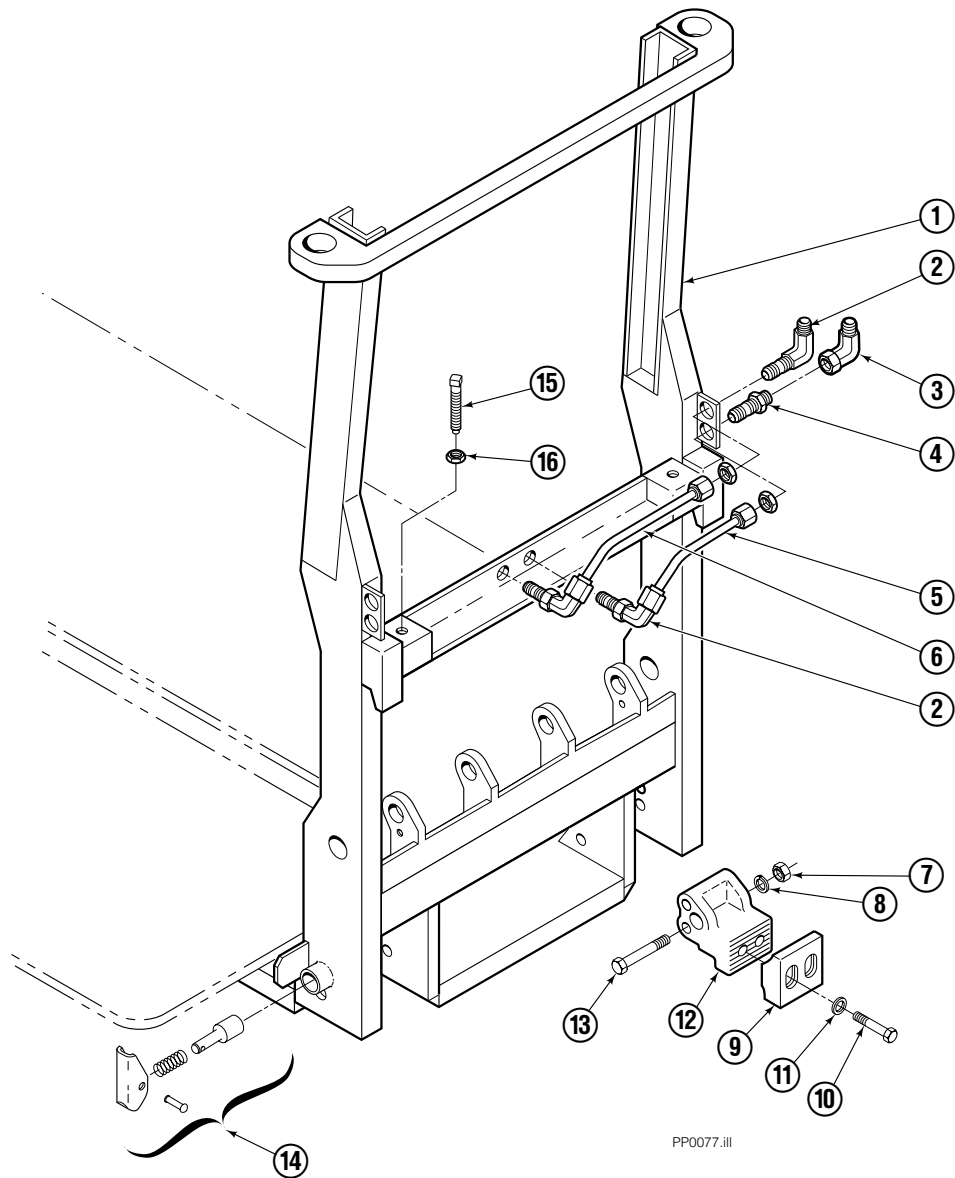

Decals

35E/45E Sheet-Sav

Decals

35E/45E QFM™ Sheet-Sav

Platens

PP0074.iii

NOTE: Usable platen lengths are determined by measuring platen from end to end.

REF	QTY	PART NO.	DESCRIPTION
		683199	Platen Group
1	1	683201	Platen R. H.
2	1	683200	Platen L. H.
3	8	768705	Capscrew
4	8	773842	Nut

Frame Group ITA II

35E/45E

REF	QTY	PART NO.	DESCRIPTION
		204625	Frame Group with Platens
1	1	205019	Frame with Platens
2	1	2453	Fitting, 6-6
3	3	2680	Fitting, 6-6
4	1	2375	Fitting, 6-6
5	1	683186	Tube
6	1	683187	Tube
7	2	763025	Nut
8	2	681473	Lockwasher
9	2	676280	Hook
10	4	768554	Capscrew
11	4	667910	Washer
12	2	683188	Pivot Hook
13	2	768837	Capscrew
14	2	683189	Pin Assembly
15	2	204938	Setscrew
16	2	5930	Nut

■ See Valve page for parts breakdown.

Valve Load Push

35E/45E			
REF	QTY	PART NO.	DESCRIPTION
		688384	Valve Assembly
1	1	688385	Body
2	1	687224	Relief Valve
3	2	663694	Fitting, 3

Faceplate Group

Push

PP0075.ill

REF	QTY	PART NO.	DESCRIPTION
		205057	Faceplate Group 40"x40" ■
1	1	204636	Faceplate 40"x40" ■

■ Width x height.

Do you have questions you need answered right now? Call your nearest Cascade Parts Department. Visit us online at www.cascorp.com