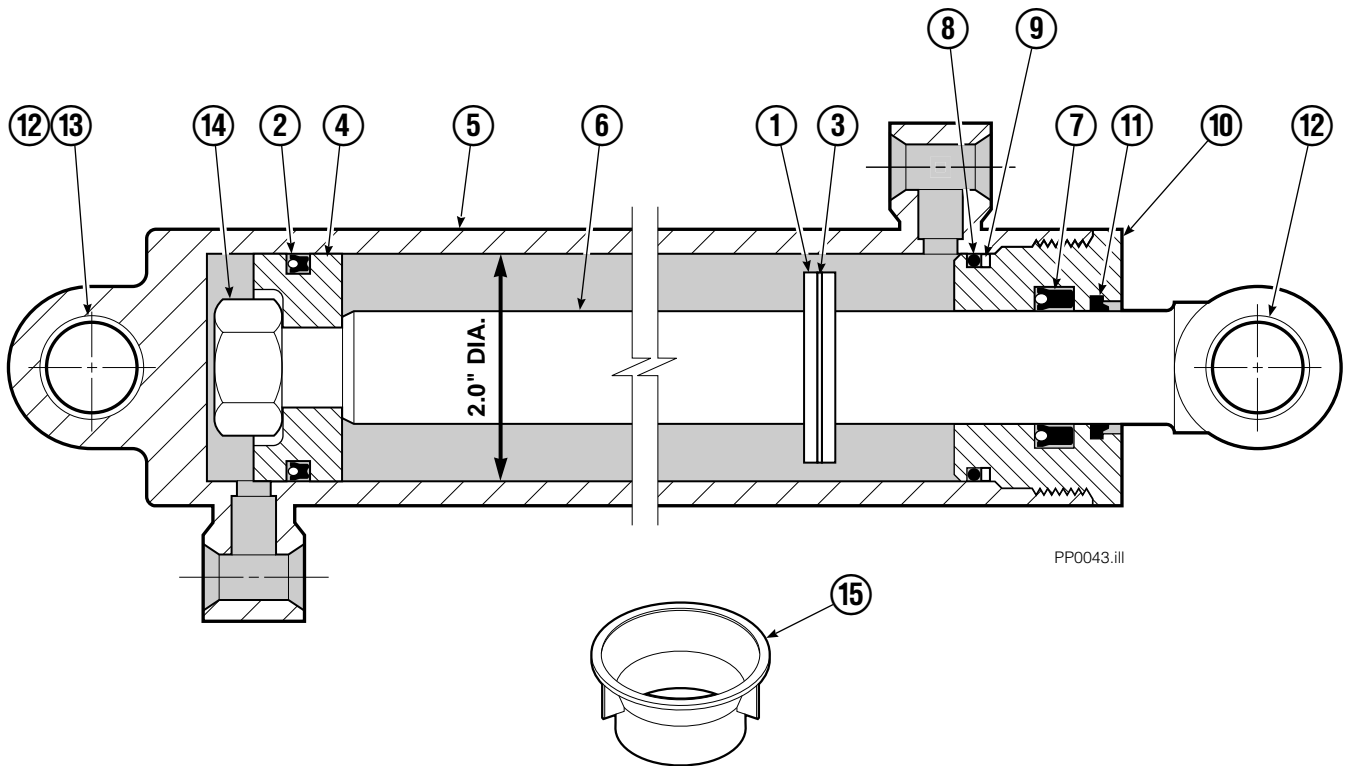

Mechanism Group

PP0086.ill

Mechanism Group

35E/45E			
REF	QTY	PART NO.	DESCRIPTION
		204644	Mechanism Group
1	1	204691	Arm-Inner Secondary R. H.
2	1	204692	Arm-Secondary Outer R. H.
3	4	683154	■ Bushing
4	●	683161	Shim (.030)
5	●	683162	Shim (.060)
6	4	205070	Roller
7	●	683163	Shim (.030)
8	●	683164	Shim (.060)
9	4	683155	■ Bushing
10	1	682821	Pin
11	15	6229	Washer
12	2	685661	Capscrew
13	15	682999	Eye-Pin
14	2	682822	Pin-Head
15	2	205065	Pin
16	6	683153	■ Bushing
17	●	204532	Shim (.12)
18	2	204694	Arm-Outer Primary
19	4	204533	Pin-Frame
20	4	204535	■ Bushing
21	4	204695	Pin
22	1	204604	Arm-Inner Primary
23	1	204693	Arm-Secondary Outer L. H.
24	1	204690	Arm-Inner Secondary L. H.
25	2	204696	Pin-Outer
26	2	682823	Pin-Rod
27	2	683165	Spacer
28	13	767961	Capscrew

- Quantity as required.
- Included in Bushing Service Kit 205075.

Cylinder

REF	QTY	PART NO.	DESCRIPTION
		582635	Cylinder Assembly
1	1	—	Spacer
2	1	562552	■ Seal
3	1	7348	Snap Ring
4	1	562334	Piston
5	1	562716	Shell
6	1	558626	Rod
7	1	559705	■ Seal
8	1	2785	■ O-Ring
9	1	615128	■ Back-Up Ring
10	1	559696	Retainer
11	1	636853	■ Wiper
12	4	559697	Bearing
13	1	559698	Spacer
14	1	678019	Nut
15	1	671047	■ Seal Loader Kit

■ Included in Service Kit 562338.

Reference: S-3424.

Hydraulic Group

PP0035.iii

35E/45E			
REF	QTY	PART NO.	DESCRIPTION
		688382	Hydraulic Group ITA II
1	1	200649	Tube
2	2	683173	Hose
3	1	2375	Fitting, 6-6
4	1	688384	■ Valve
5	2	765329	Capscrew, M8x1.25x20-8.8
6	2	685980	Hose ITA II
7	4	605235	Fitting 5-6
8	6	604511	Fitting, 6-6
9	1	200647	Tube
10	2	604510	Plug, 6
11	1	200648	Tube