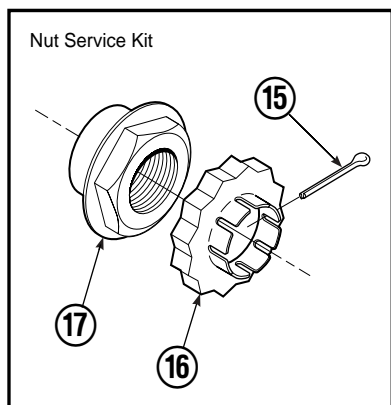

Frame Group

70D							
REF	QTY	PART NO.	DESCRIPTION	REF	QTY	PART NO.	DESCRIPTION
		687283	Frame Group	14	2	768560	Capscrew, M12 x 80
1	4	676110	Retainer	15	8	670692	Washer, 13/16 in. ID
2	2	765352	Capscrew, M8 x 30	16	8	676793	Capscrew
3	2	686119	Lockwasher, M8	17	2	678409	Hose
4	1	686420	Revolving Connection ■	18	2	676114	Hose
5	2	662187	Fitting, 8-6	19	4	601377	Fitting, 8-8
6	2	651303	Fitting, 8-6	20	2	676429	Cylinder ▲
7	4	676105	Bearing	21	2	676108	Washer
8	4	667663	Bearing	22	4	676109	Nut
9	4	676104	Bearing	23	2	667609	Restrictor Cartridge ●
10	2	676103	Frame	24	1	209067	End Block Bracket
11	1	676106	Bumper	25	3	665992	Shoulder Bolt
12	4	6513	Cotter Pin	26	3	209021	Washer, M10
13	2	773842	Nut, M12	27	3	208765	Grommet

■ See Revolving Connection page for parts breakdown.

▲ See Cylinder page for parts breakdown.

● See Restrictor Cartridge page for parts breakdown.

Reference: SK-5658.

Cylinder

CL0119.ill

70D			
REF	QTY	PART NO.	DESCRIPTION
		676429	Cylinder Assembly
1	1	7882	Roll Pin
2	1	7964	Roll Pin
3	1	560997	Nut
4	1	557574	● Seal
5	1	558405	Piston
6	1	2787	● O-Ring
7	1	556463	Shell
8	1	556464	Rod
9	1	2795	● O-Ring
10	1	615138	● Back-Up Ring
11	1	553520	● Seal
12	1	636701	● Back-Up Ring
13	1	556563	Retainer
14	1	624572	● Wiper
15	1	6513	▲ Cotter Pin
16	1	676110	▲ Retainer
17	1	676109	▲ Nut
18	1	-	Spacer
		556486	Service Kit
		678036	Nut Service Kit ★

● Included in Service Kit 556486.

▲ Included in Service Kit 678036.

★ Not included in Cylinder Assembly.

Reference: S-5259, S-5260.

Revolving Connection

70D			
REF	QTY	PART NO.	DESCRIPTION
		686420	Revolving Connection
1	2	768795	Capscrew, M8 x 1,25 x 30 x 8.8
2	1	686421	End Block
3	2	604511	Fitting, 6-6
4	1	687237	Service Kit
5	1	686422	Shaft
6	5	663694	Fitting, 3
7	1	686423	Body
8	2	667516	Check Valve Service Kit
9	2	678376	Check Valve
10	2	604510	Fitting, 6