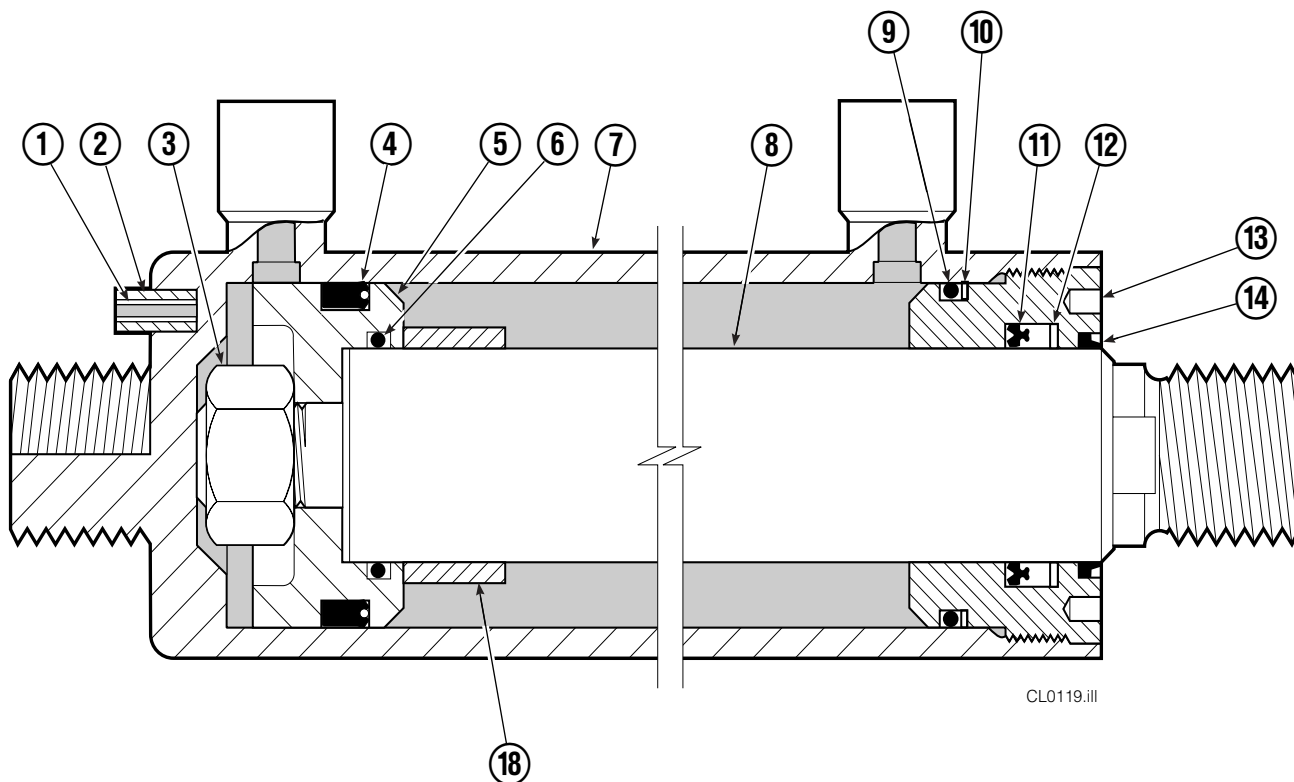

Frame Group

70D							
REF	QTY	PART NO.	DESCRIPTION	REF	QTY	PART NO.	DESCRIPTION
		687283	Frame Group	14	2	768560	Capscrew, M12 x 80
1	4	676110	Retainer	15	8	670692	Washer, 13/16 in. ID
2	2	765352	Capscrew, M8 x 30	16	8	676793	Capscrew
3	2	686119	Lockwasher, M8	17	2	678409	Hose
4	1	686420	Revolving Connection ■	18	2	676114	Hose
5	2	662187	Fitting, 8-6	19	4	601377	Fitting, 8-8
6	2	651303	Fitting, 8-6	20	2	676429	Cylinder ▲
7	4	676105	Bearing	21	2	676108	Washer
8	4	667663	Bearing	22	4	676109	Nut
9	4	676104	Bearing	23	2	667609	Restrictor Cartridge ●
10	2	676103	Frame	24	1	209067	End Block Bracket
11	1	676106	Bumper	25	3	665992	Shoulder Bolt
12	4	6513	Cotter Pin	26	3	209021	Washer, M10
13	2	773842	Nut, M12	27	3	208765	Grommet

■ See Revolving Connection page for parts breakdown.

▲ See Cylinder page for parts breakdown.

● See Restrictor Cartridge page for parts breakdown.

Reference: SK-5658.

Cylinder

CL0119.ill

70D			
REF	QTY	PART NO.	DESCRIPTION
		676429	Cylinder Assembly
1	1	7882	Roll Pin
2	1	7964	Roll Pin
3	1	560997	Nut
4	1	557574	● Seal
5	1	558405	Piston
6	1	2787	● O-Ring
7	1	556463	Shell
8	1	556464	Rod
9	1	2795	● O-Ring
10	1	615138	● Back-Up Ring
11	1	553520	● Seal
12	1	636701	● Back-Up Ring
13	1	556563	Retainer
14	1	624572	● Wiper
15	1	6513	▲ Cotter Pin
16	1	676110	▲ Retainer
17	1	676109	▲ Nut
18	1	-	Spacer
		556486	Service Kit
		678036	Nut Service Kit ★

● Included in Service Kit 556486.

▲ Included in Service Kit 678036.

★ Not included in Cylinder Assembly.

Reference: S-5259, S-5260.

Revolving Connection

70D			
REF	QTY	PART NO.	DESCRIPTION
		686420	Revolving Connection
1	2	768795	Capscrew, M8 x 1,25 x 30 x 8.8
2	1	686421	End Block
3	2	604511	Fitting, 6-6
4	1	687237	Service Kit
5	1	686422	Shaft
6	5	663694	Fitting, 3
7	1	686423	Body
8	2	667516	Check Valve Service Kit
9	2	678376	Check Valve
10	2	604510	Fitting, 6