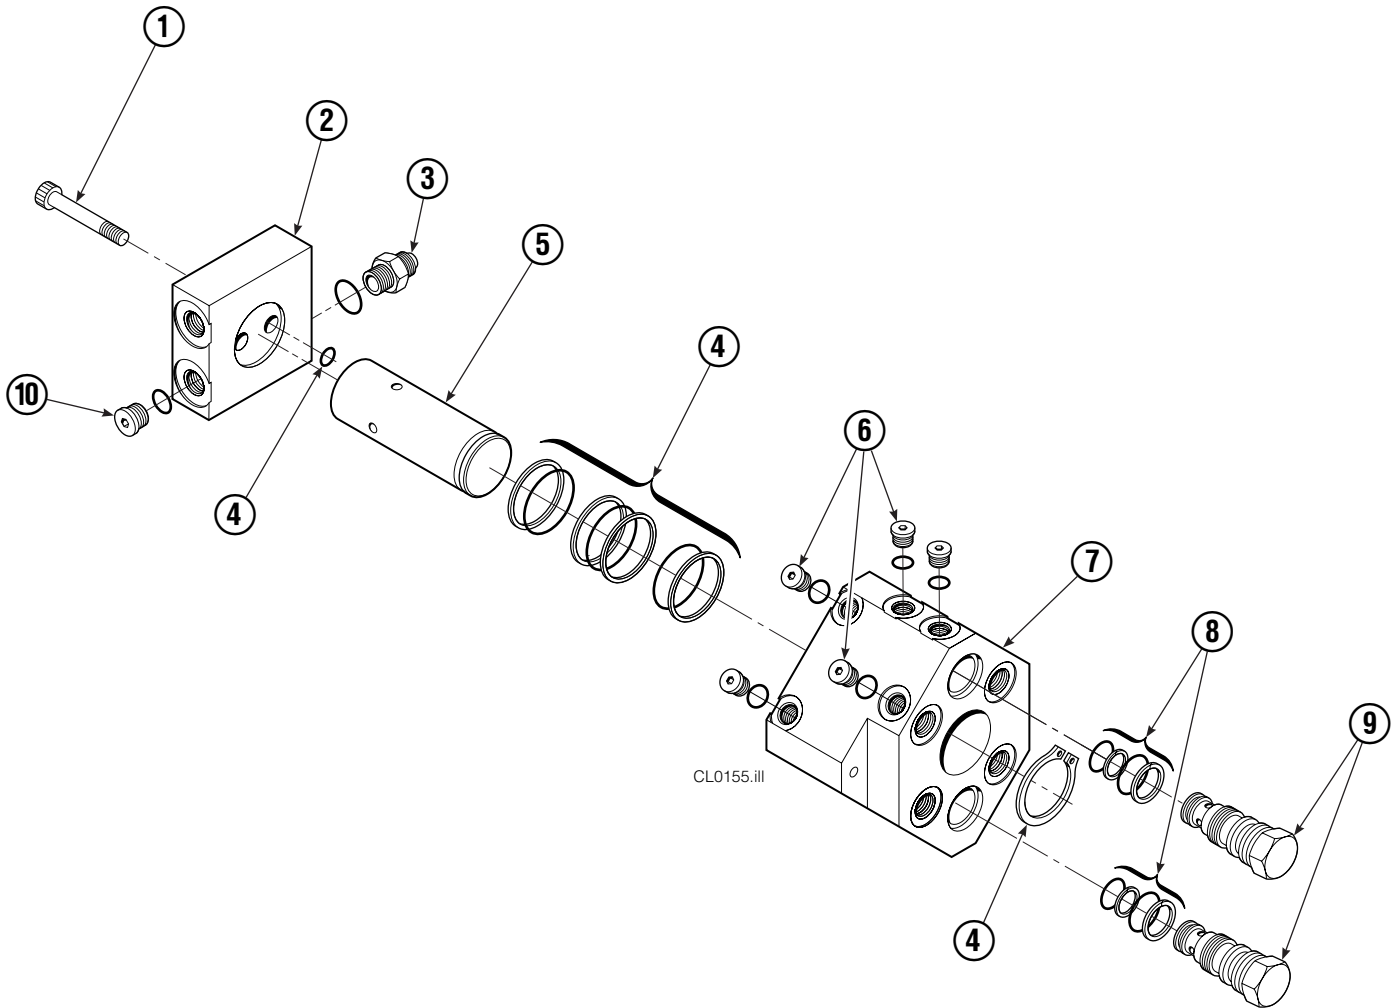

Frame Group

70D							
REF	QTY	PART NO.	DESCRIPTION	REF	QTY	PART NO.	DESCRIPTION
		687283	Frame Group	14	2	768560	Capscrew, M12 x 80
1	4	676110	Retainer	15	8	670692	Washer, 13/16 in. ID
2	2	765352	Capscrew, M8 x 30	16	8	676793	Capscrew
3	2	686119	Lockwasher, M8	17	2	678409	Hose
4	1	686420	Revolving Connection ■	18	2	676114	Hose
5	2	662187	Fitting, 8-6	19	4	601377	Fitting, 8-8
6	2	651303	Fitting, 8-6	20	2	676429	Cylinder ▲
7	4	676105	Bearing	21	2	676108	Washer
8	4	667663	Bearing	22	4	676109	Nut
9	4	676104	Bearing	23	2	667609	Restrictor Cartridge ●
10	2	676103	Frame	24	1	209067	End Block Bracket
11	1	676106	Bumper	25	3	665992	Shoulder Bolt
12	4	6513	Cotter Pin	26	3	209021	Washer, M10
13	2	773842	Nut, M12	27	3	208765	Grommet

■ See Revolving Connection page for parts breakdown.

▲ See Cylinder page for parts breakdown.

● See Restrictor Cartridge page for parts breakdown.

Reference: SK-5658.

Cylinder

CL0119.ill

70D			
REF	QTY	PART NO.	DESCRIPTION
		676429	Cylinder Assembly
1	1	7882	Roll Pin
2	1	7964	Roll Pin
3	1	560997	Nut
4	1	557574	● Seal
5	1	558405	Piston
6	1	2787	● O-Ring
7	1	556463	Shell
8	1	556464	Rod
9	1	2795	● O-Ring
10	1	615138	● Back-Up Ring
11	1	553520	● Seal
12	1	636701	● Back-Up Ring
13	1	556563	Retainer
14	1	624572	● Wiper
15	1	6513	▲ Cotter Pin
16	1	676110	▲ Retainer
17	1	676109	▲ Nut
18	1	-	Spacer
		556486	Service Kit
		678036	Nut Service Kit ★

● Included in Service Kit 556486.

▲ Included in Service Kit 678036.

★ Not included in Cylinder Assembly.

Reference: S-5259, S-5260.

Revolving Connection

70D			
REF	QTY	PART NO.	DESCRIPTION
		686420	Revolving Connection
1	2	768795	Capscrew, M8 x 1,25 x 30 x 8.8
2	1	686421	End Block
3	2	604511	Fitting, 6-6
4	1	687237	Service Kit
5	1	686422	Shaft
6	5	663694	Fitting, 3
7	1	686423	Body
8	2	667516	Check Valve Service Kit
9	2	678376	Check Valve
10	2	604510	Fitting, 6