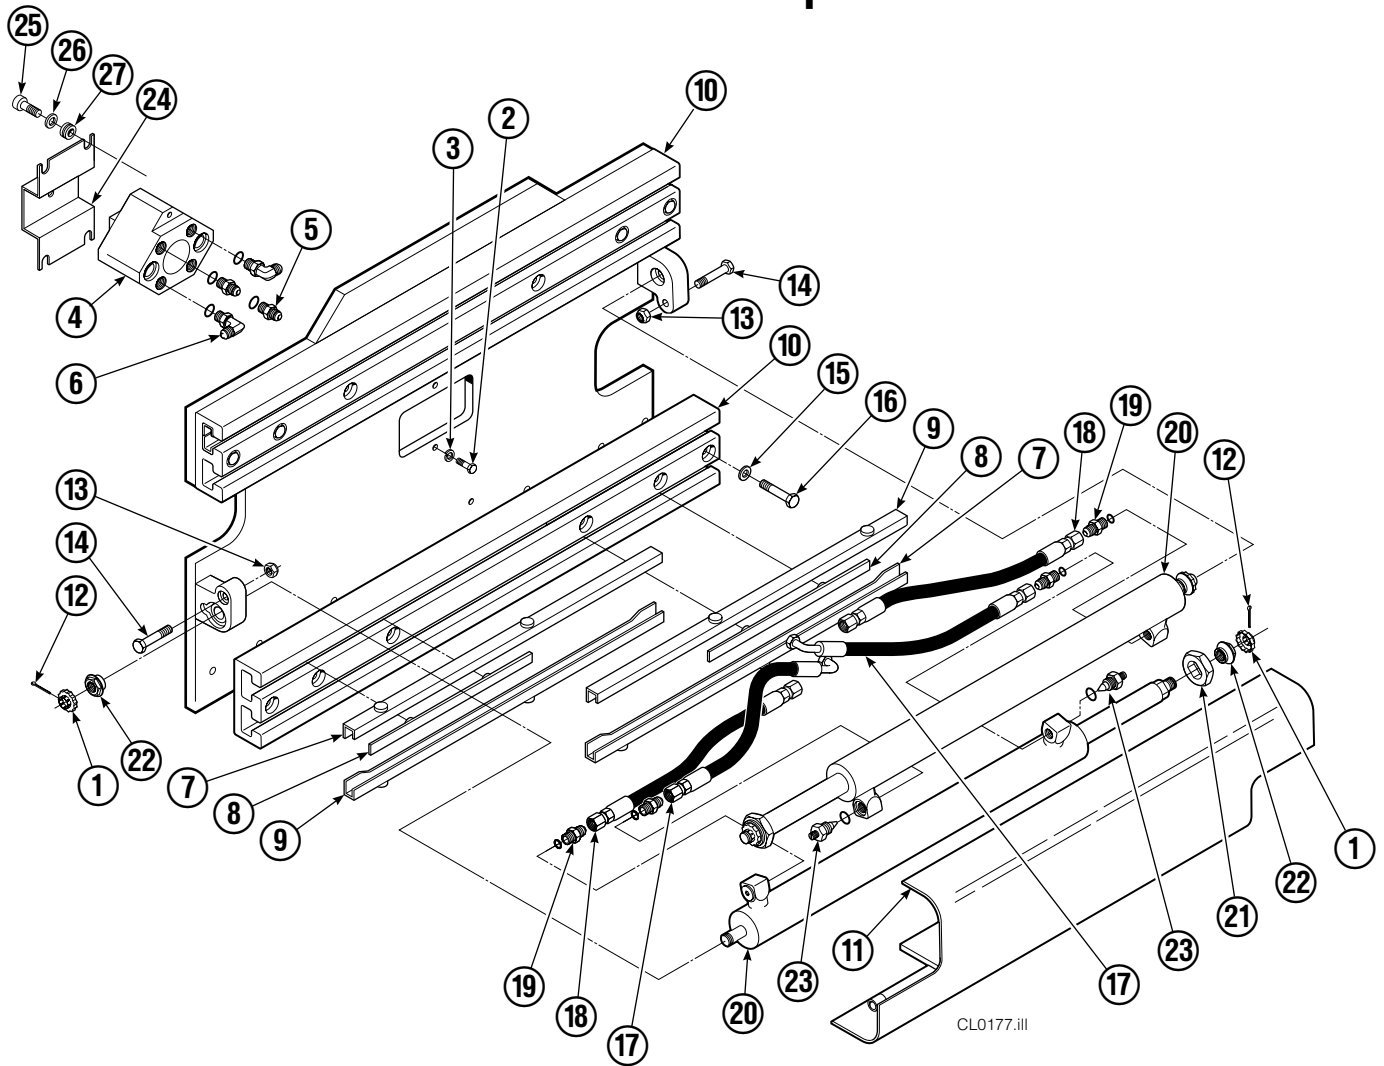

Frame Group

70D							
REF	QTY	PART NO.	DESCRIPTION	REF	QTY	PART NO.	DESCRIPTION
		687283	Frame Group	14	2	768560	Capscrew, M12 x 80
1	4	676110	Retainer	15	8	670692	Washer, 13/16 in. ID
2	2	765352	Capscrew, M8 x 30	16	8	676793	Capscrew
3	2	686119	Lockwasher, M8	17	2	678409	Hose
4	1	686420	Revolving Connection ■	18	2	676114	Hose
5	2	662187	Fitting, 8-6	19	4	601377	Fitting, 8-8
6	2	651303	Fitting, 8-6	20	2	676429	Cylinder ▲
7	4	676105	Bearing	21	2	676108	Washer
8	4	667663	Bearing	22	4	676109	Nut
9	4	676104	Bearing	23	2	667609	Restrictor Cartridge ●
10	2	676103	Frame	24	1	209067	End Block Bracket
11	1	676106	Bumper	25	3	665992	Shoulder Bolt
12	4	6513	Cotter Pin	26	3	209021	Washer, M10
13	2	773842	Nut, M12	27	3	208765	Grommet

■ See Revolving Connection page for parts breakdown.

▲ See Cylinder page for parts breakdown.

● See Restrictor Cartridge page for parts breakdown.

Reference: SK-5658.