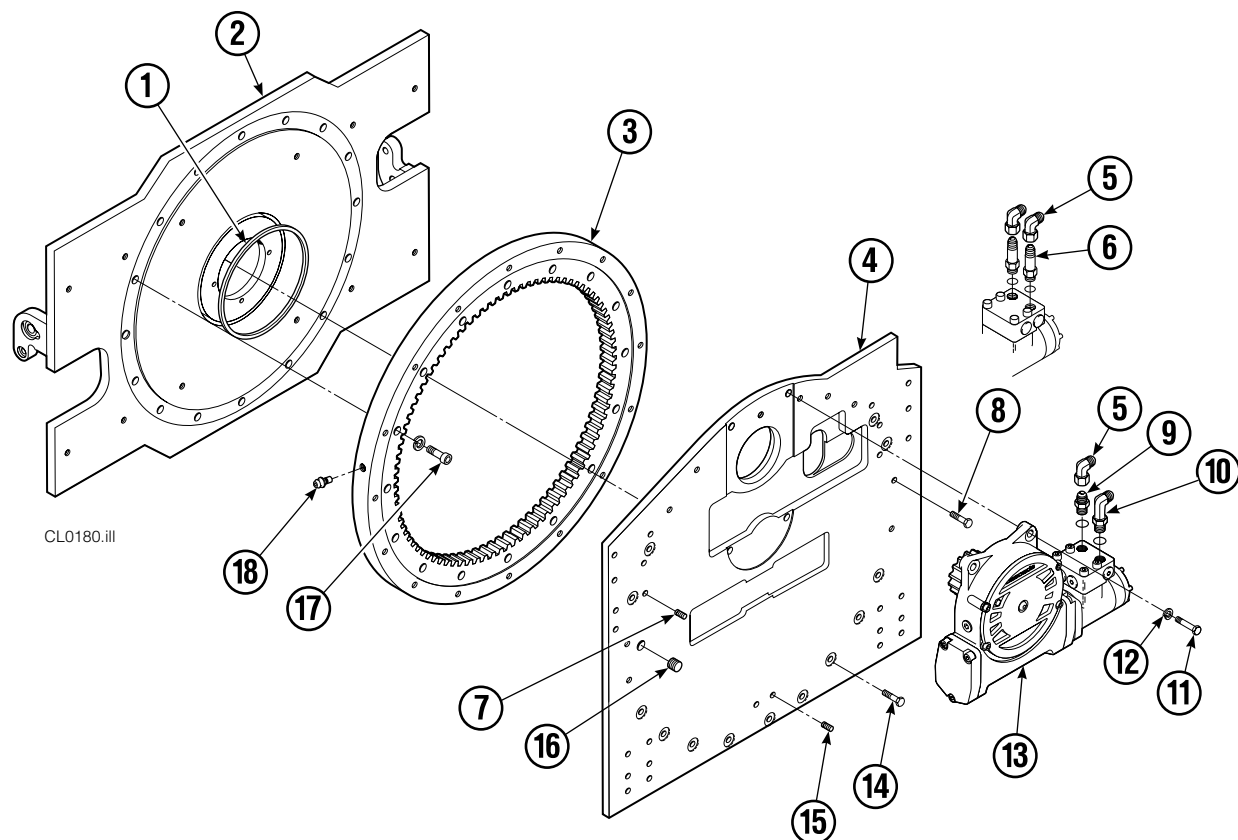

Rotator Group

CL0180.iii

70D			
REF	QTY	PART NO.	DESCRIPTION
		687253	Rotator Group
1	1	670931	Seal
2	1	687232	Faceplate
3	1	672830	Bearing Assembly
4	1	687234	Baseplate
5	1	605761	Fitting, 8-8 Class III only
5	2	605761	Fitting, 8-8 Class IV only
6	2	611295	Fitting, 8-8 Class IV only
7	6	631385	Plug
8	13	643539	Capscrew, 1/2 NC x 1.75 GR8
9	1	601377	Fitting, 8-8 Class III only
10	1	601250	Fitting, 8-8 Class III only
11	4	661742	Capscrew, 1/2 NC x 1.25 GR5
12	4	6290	Lockwasher, 1/2 in. ID
13	1	795492	Drive Group ▲
14	11	643538	Capscrew, 1/2 NC x 1.50 GR8
15	2	631427	Plug
16	1	6605	Plug
17	24	4506	Capscrew, 1/2 NC x 1.00
18	1	7401	Grease Fitting
		672482	Bearing Service Kit