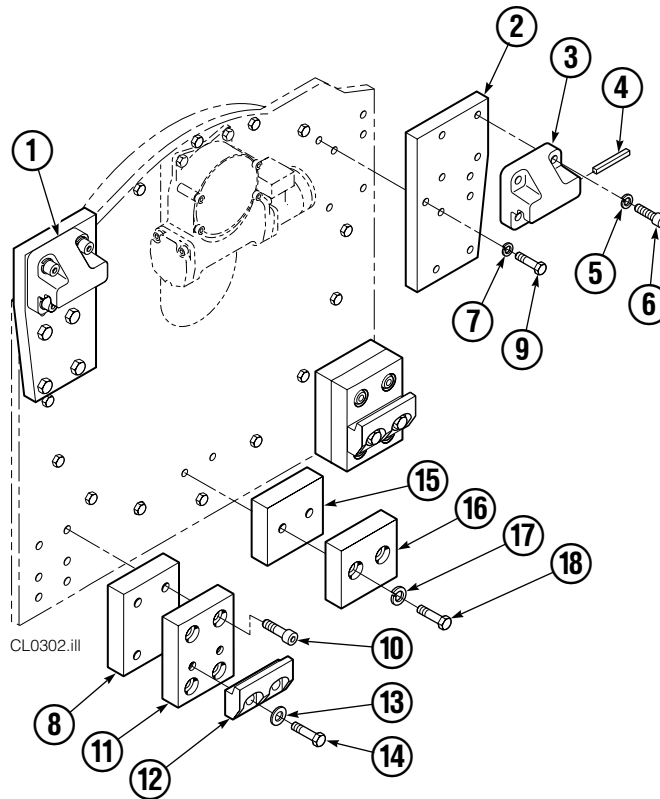

■ See Revolving Connection page for parts breakdown.

▲ See Cylinder page for parts breakdown.

● See Restrictor Cartridge page for parts breakdown.

Reference: SK-5658.

Cylinder

CL0119.ill

70D			
REF	QTY	PART NO.	DESCRIPTION
		676429	Cylinder Assembly
1	1	7882	Roll Pin
2	1	7964	Roll Pin
3	1	560997	Nut
4	1	557574	● Seal
5	1	558405	Piston
6	1	2787	● O-Ring
7	1	556463	Shell
8	1	556464	Rod
9	1	2795	● O-Ring
10	1	615138	● Back-Up Ring
11	1	553520	● Seal
12	1	636701	● Back-Up Ring
13	1	556563	Retainer
14	1	624572	● Wiper
15	1	6513	▲ Cotter Pin
16	1	676110	▲ Retainer
17	1	676109	▲ Nut
18	1	-	Spacer
		556486	Service Kit
		678036	Nut Service Kit ★

Restrictor Cartridge

REF	QTY	PART NO.	DESCRIPTION
		667609	Restrictor Cartridge
1	1	2701	O-Ring
2	1	667611	Plunger
3	1	2841	O-Ring
4	1	667610	Plug - Special
5	1	5716	Jam Nut

Bolt-On Pallet Forks

CL0143.ill

ARM CAPSCREW EXTENSION TOOL

Required for proper torquing of capscrews

70D

676218

70D

REF	QTY	PART NO.	DESCRIPTION
		676202	Fork Assembly ▲
1	1	676212	Fork - LH
2	1	676208	Fork - RH
3	24	676840	Capscrew, M24 x 65
4	4	676132	Arm Bar

▲ Includes items 1-3 only.

Bolt-On Mounting Group

Class IV, 0°			
REF	QTY	PART NO	DESCRIPTION
		682142	Mounting Group
1	1	670690	Upper Hook - L.H.
2	2	670697	Adapter Plate
3	1	670691	Upper Hook - R.H.
4	1	670704	Stop Kit
5	8	6448	Lockwasher, 3/4 ID
6	8	607104	Capscrew, 3/4 NC x 1.75 GR8
7	12	6292	Lockwasher, 5/8 ID
8	2	670700	Spacer
9	12	638601	Capscrew, 5/8 NC x 2.0 GR5
10	8	670698	Capscrew
11	2	682195	Adapter Plate
12	2	679832	Lower Hook
13	4	670692	Washer
14	4	670693	Capscrew
15	1	670699	Spacer
16	1	670695	Bumper
17	2	6290	Lockwasher, 1/2 ID
18	2	3664	Capscrew, 1/2 NC x 3.75