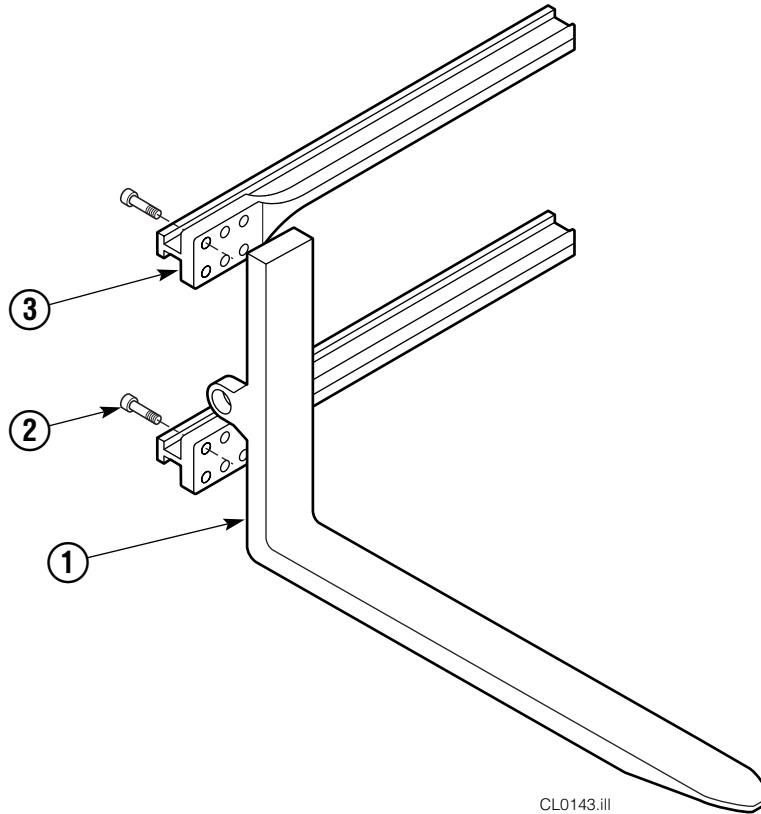

Bolt-On Pallet Forks

CL0143.ill

ARM CAPSCREW EXTENSION TOOL

Required for proper torquing of capscrews

70D

676218

70D

REF	QTY	PART NO.	DESCRIPTION
		676202	Fork Assembly ▲
1	1	676212	Fork - LH
2	1	676208	Fork - RH
3	24	676840	Capscrew, M24 x 65
4	4	676132	Arm Bar

▲ Includes items 1-3 only.