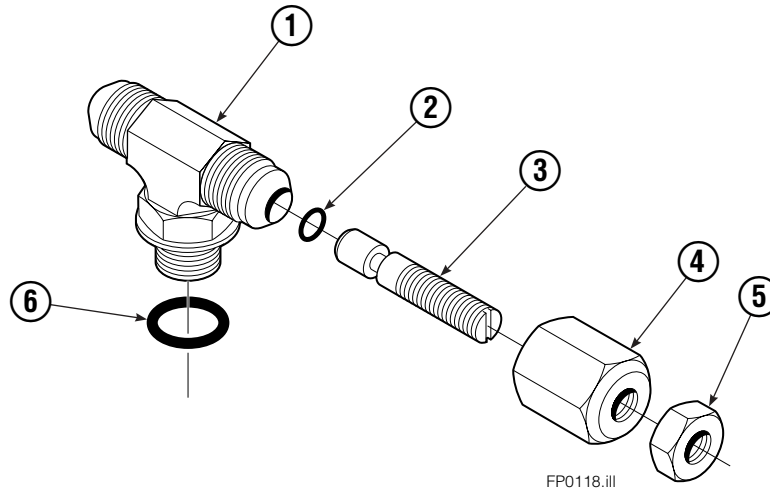

▲ Included in Service Kit 668021.

Reference: S-20040, S-20101.

Sideshift Cylinder

REF	QTY	PART NO.	DESCRIPTION
		6003547	Cylinder Assembly
1	1	6003548	Shell
2	1	6003549	Rod
3	1	555207	Retainer
4	1	555226	Piston
5	1	662460	◆ Seal
6	1	2722	◆ O-Ring
7	1	660767	◆ Bearing
8	1	560997	Nut
9	1	2797	◆ O-Ring
10	1	615140	◆ Back-Up Ring
11	1	554598	◆ Seal
12	1	564930	◆ Wiper
13	2	638293	◆ Back-Up Ring
14	1	672909	Seal Loader
		555227	Service Kit

◆ Included in Service Kit 555227.

Hydraulic Group

150J			
REF	QTY	PART NO.	DESCRIPTION
		6101269	Hydraulic Group
1	2	601676	Fitting, 6-6
2	2	617487	Restrictor Fitting ♦
3	1	6101233	Hose, 13.25 in.
4	1	380315	Hose, 31.0 in.
5	1	209524	Hose, 39.6 in.
6	1	—	Hose
7	2	2680	Fitting, 6-6

♦ See Restrictor Fitting page for parts breakdown.

Restrictor Fitting

FP0118.ill

REF	QTY	PART NO.	DESCRIPTION
		617487	Restrictor Assembly
1	1	617486	Tee
2	1	2698	O-Ring
3	1	11100	Setscrew
4	1	11099	Cap
5	1	5715	Jam Nut
6	1	2840	O-Ring