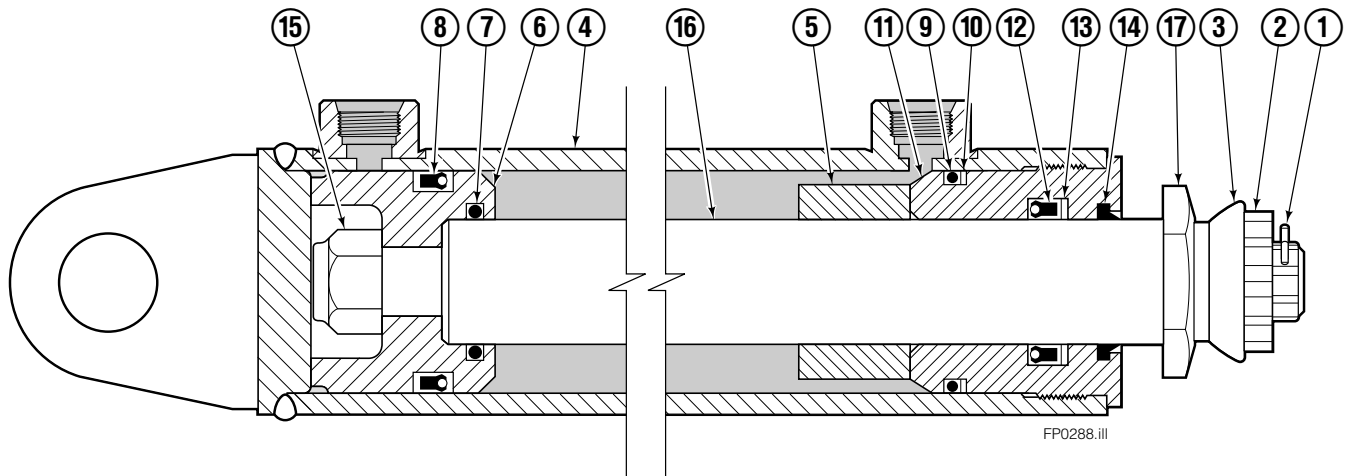

OR

Write: Cascade Corporation, P.O. Box 20187, Portland, OR 97220

Internet: www.cascorp.com

Carriage Assembly

FP0492.ill

Carriage Assembly

150J			
REF	QTY	PART NO.	DESCRIPTION
		6102824	Carriage Assembly
1	1	6101818	Carriage
2	7	3012106	Upper Bearing
3	2	3013187	Lower Bearing
4	8	766646	Capscrew, M10 x 20
5	2	6012723	▲ Lower Retainer
6	4	769575	▲ Capscrew, M16 x 40
7	1	6100629	Frame
8	2	6100899	Shaft
9	2	3014343	Cylinder Clamp
10	1	3014344	Clamp Support
11	3	684800	Capscrew, M12 x 100
12	2	3012749	Retainer
13	4	768706	Capscrew, M12 x 35
14	2	6100915	Cylinder ◆
15	2	678528	Clevis Pin
16	2	672726	Cotter Pin
17	2	686215	Clevis Pin
18	2	686217	Cotter Pin
19	1	6011934	Fork Carrier – LH
20	1	6011900	Fork Carrier – RH
21	1	6003547	Cylinder ◆
22	1	6104570	● Cross-Over Relief Valve
23	2	768798	● Capscrew, M8 x 45
24	2	626505	● Fitting, 6-6
25	2	611329	● Fitting, 6-6
26	1	6101269	Hydraulic Group ■
27	1	6101653	Component Group ■
28	1	6101825	Side Roller Kit ■

- ◆ See Cylinder page for parts breakdown.
- ▲ Included in Frame Retainer Assembly 6012727.
- Included in Valve Group 6104569.
- See specific page for parts breakdown.

Cylinder

150J			
REF	QTY	PART NO.	DESCRIPTION
		6100915	Cylinder Assembly
1	2	6510	Cotter Pin
2	2	667624	Nut Retainer
3	2	667625	Nut
4	1	6100916	Shell
5	1	6011552	Spacer
6	1	558200	Piston
7	1	2716	▲ O-Ring
8	1	662452	▲ Seal
9	1	2785	▲ O-Ring
10	1	615128	▲ Back-Up Ring
11	1	563906	Retainer
12	1	662448	▲ Seal
13	1	638243	▲ Nylon Ring
14	1	636853	▲ Wiper
15	1	667623	Nut
16	1	6100917	Rod
17	1	667626	Washer
	1	671047	▲ Seal Loader, Piston
	1	671051	▲ Seal Loader, Retainer
		668021	Service Kit