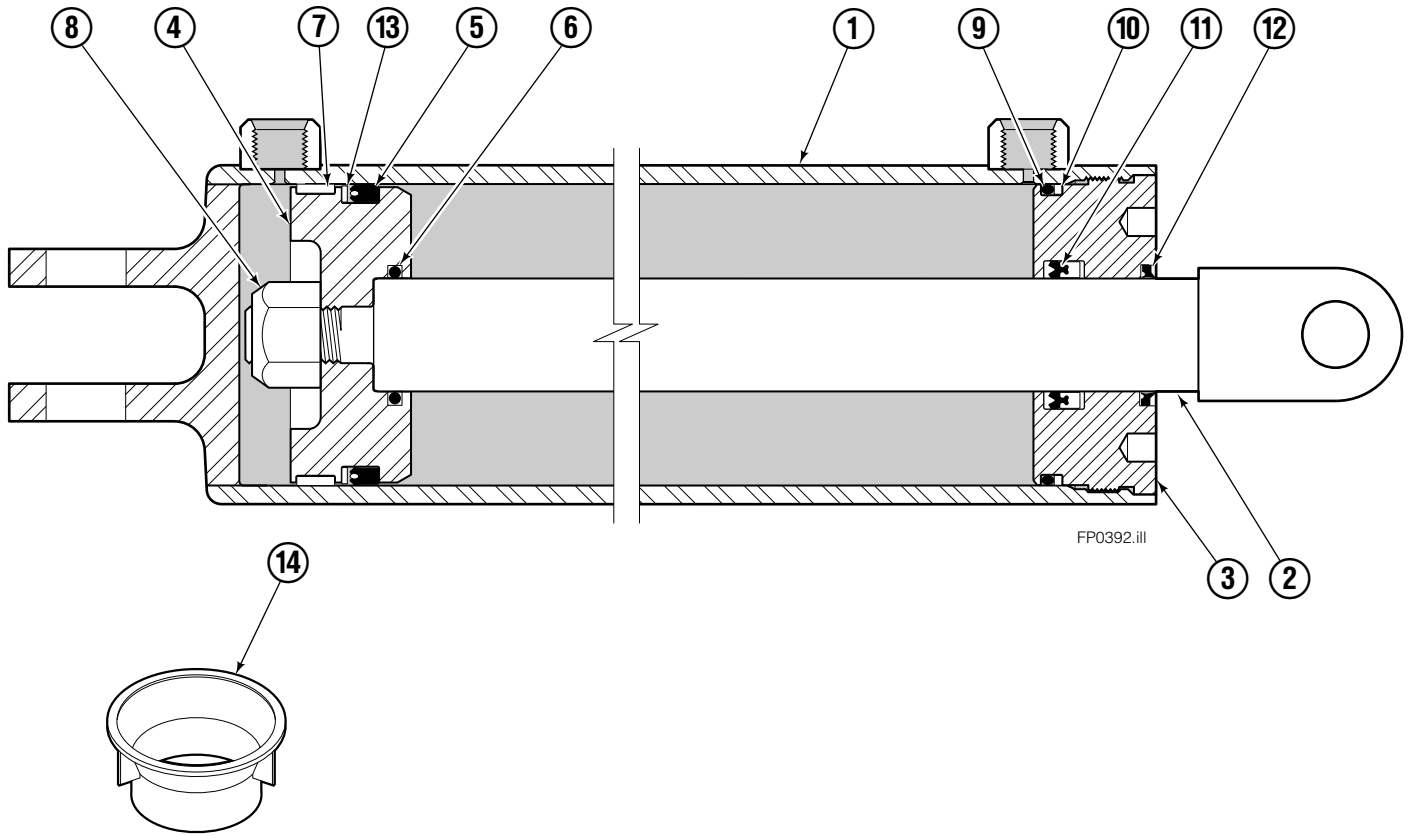

- ◆ See Cylinder page for parts breakdown.
- ▲ Included in Frame Retainer Assembly 6012727.
- Included in Valve Group 6104569.
- See specific page for parts breakdown.

Cylinder

150J			
REF	QTY	PART NO.	DESCRIPTION
		6100915	Cylinder Assembly
1	2	6510	Cotter Pin
2	2	667624	Nut Retainer
3	2	667625	Nut
4	1	6100916	Shell
5	1	6011552	Spacer
6	1	558200	Piston
7	1	2716	▲ O-Ring
8	1	662452	▲ Seal
9	1	2785	▲ O-Ring
10	1	615128	▲ Back-Up Ring
11	1	563906	Retainer
12	1	662448	▲ Seal
13	1	638243	▲ Nylon Ring
14	1	636853	▲ Wiper
15	1	667623	Nut
16	1	6100917	Rod
17	1	667626	Washer
	1	671047	▲ Seal Loader, Piston
	1	671051	▲ Seal Loader, Retainer
		668021	Service Kit

▲ Included in Service Kit 668021.

Reference: S-20040, S-20101.

Sideshift Cylinder

REF	QTY	PART NO.	DESCRIPTION
		6003547	Cylinder Assembly
1	1	6003548	Shell
2	1	6003549	Rod
3	1	555207	Retainer
4	1	555226	Piston
5	1	662460	◆ Seal
6	1	2722	◆ O-Ring
7	1	660767	◆ Bearing
8	1	560997	Nut
9	1	2797	◆ O-Ring
10	1	615140	◆ Back-Up Ring
11	1	554598	◆ Seal
12	1	564930	◆ Wiper
13	2	638293	◆ Back-Up Ring
14	1	672909	Seal Loader
		555227	Service Kit