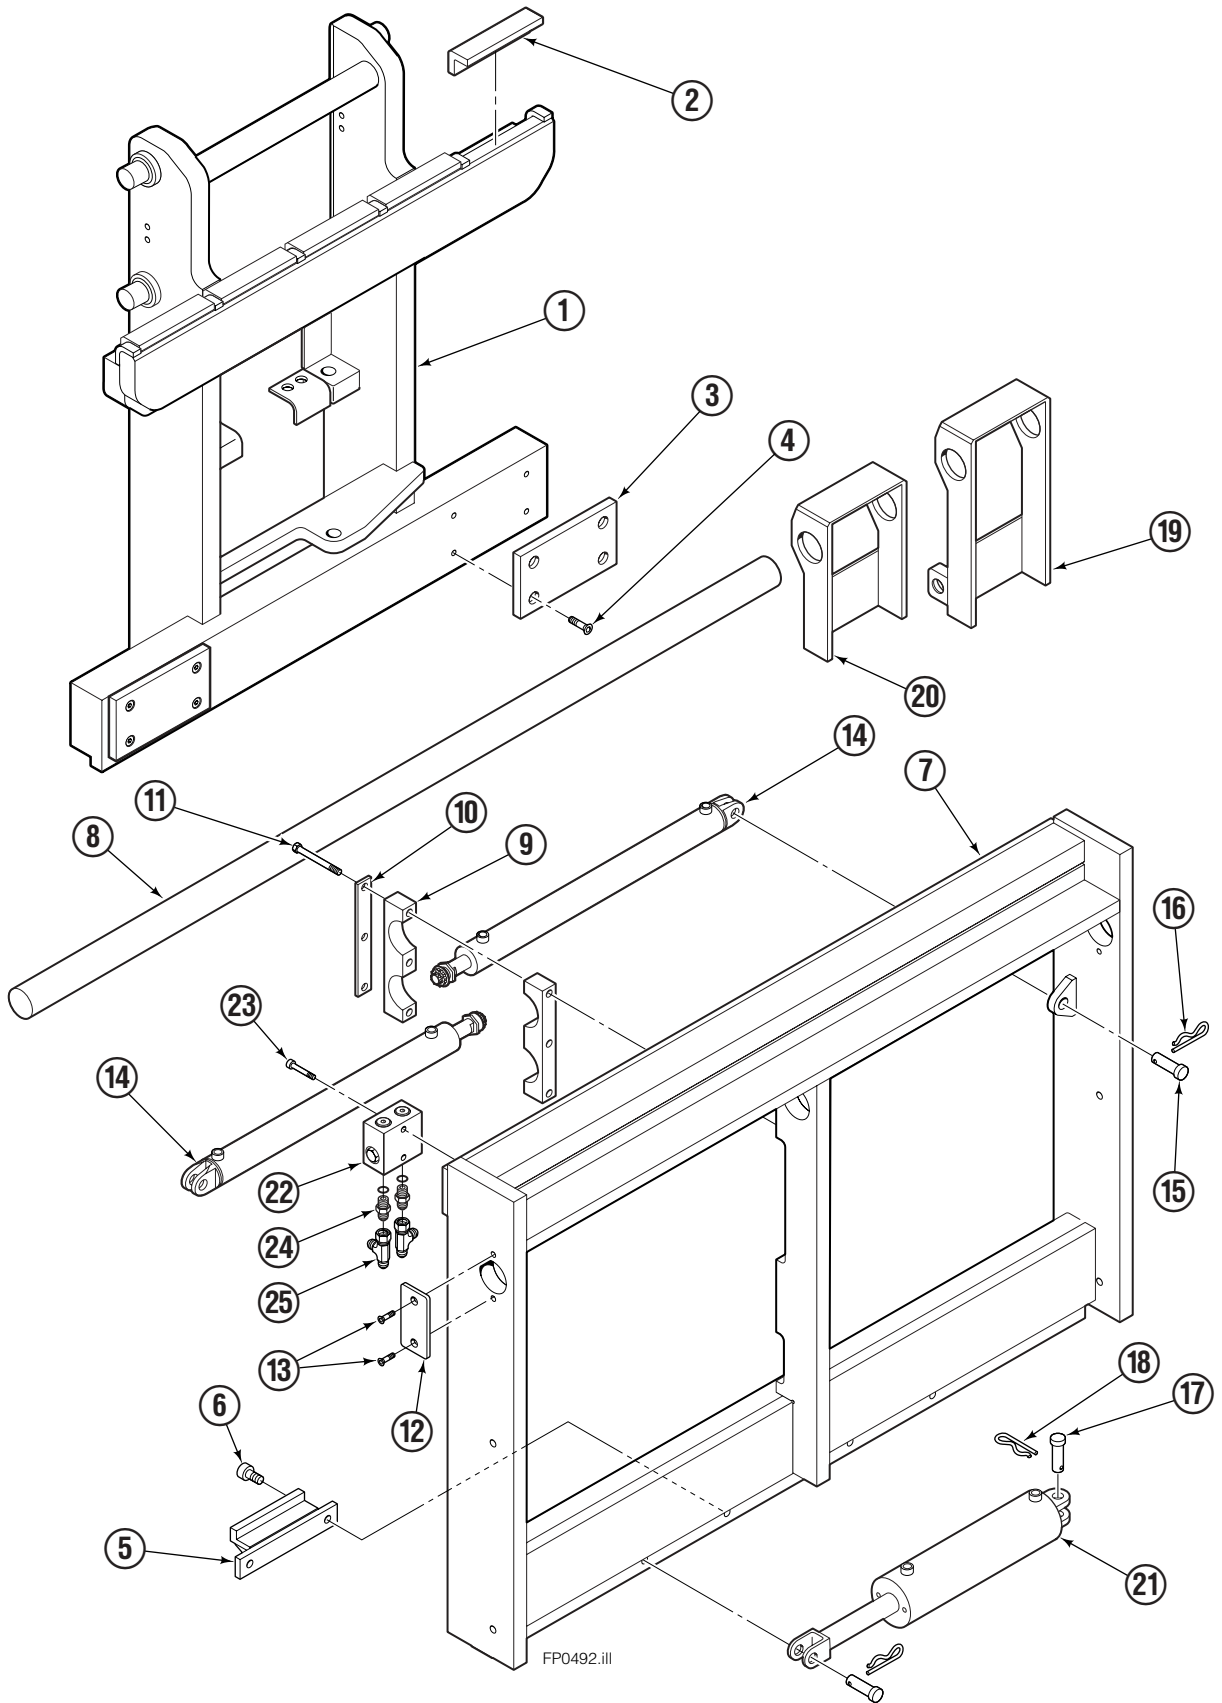

OR

Write: Cascade Corporation, P.O. Box 20187, Portland, OR 97220

Internet: www.cascorp.com

Carriage Assembly

FP0492.ill

Carriage Assembly

150J			
REF	QTY	PART NO.	DESCRIPTION
		6102824	Carriage Assembly
1	1	6101818	Carriage
2	7	3012106	Upper Bearing
3	2	3013187	Lower Bearing
4	8	766646	Capscrew, M10 x 20
5	2	6012723	▲ Lower Retainer
6	4	769575	▲ Capscrew, M16 x 40
7	1	6100629	Frame
8	2	6100899	Shaft
9	2	3014343	Cylinder Clamp
10	1	3014344	Clamp Support
11	3	684800	Capscrew, M12 x 100
12	2	3012749	Retainer
13	4	768706	Capscrew, M12 x 35
14	2	6100915	Cylinder ◆
15	2	678528	Clevis Pin
16	2	672726	Cotter Pin
17	2	686215	Clevis Pin
18	2	686217	Cotter Pin
19	1	6011934	Fork Carrier – LH
20	1	6011900	Fork Carrier – RH
21	1	6003547	Cylinder ◆
22	1	6104570	● Cross-Over Relief Valve
23	2	768798	● Capscrew, M8 x 45
24	2	626505	● Fitting, 6-6
25	2	611329	● Fitting, 6-6
26	1	6101269	Hydraulic Group ■
27	1	6101653	Component Group ■
28	1	6101825	Side Roller Kit ■

- ◆ See Cylinder page for parts breakdown.
- ▲ Included in Frame Retainer Assembly 6012727.
- Included in Valve Group 6104569.
- See specific page for parts breakdown.

Cylinder

150J			
REF	QTY	PART NO.	DESCRIPTION
		6100915	Cylinder Assembly
1	2	6510	Cotter Pin
2	2	667624	Nut Retainer
3	2	667625	Nut
4	1	6100916	Shell
5	1	6011552	Spacer
6	1	558200	Piston
7	1	2716	▲ O-Ring
8	1	662452	▲ Seal
9	1	2785	▲ O-Ring
10	1	615128	▲ Back-Up Ring
11	1	563906	Retainer
12	1	662448	▲ Seal
13	1	638243	▲ Nylon Ring
14	1	636853	▲ Wiper
15	1	667623	Nut
16	1	6100917	Rod
17	1	667626	Washer
	1	671047	▲ Seal Loader, Piston
	1	671051	▲ Seal Loader, Retainer
		668021	Service Kit