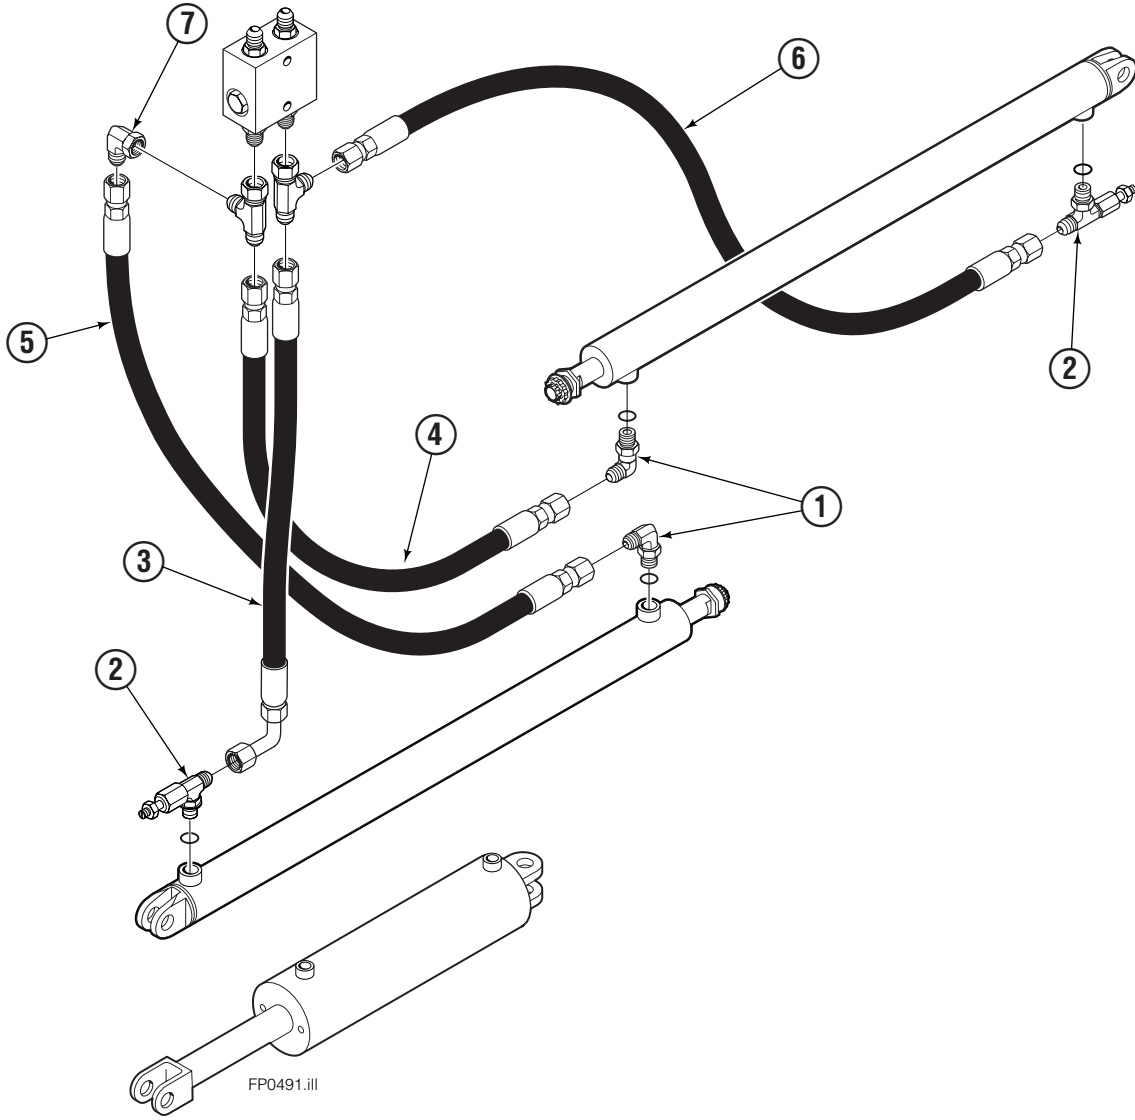

Hydraulic Group

150J			
REF	QTY	PART NO.	DESCRIPTION
		6101269	Hydraulic Group
1	2	601676	Fitting, 6-6
2	2	617487	Restrictor Fitting ♦
3	1	6101233	Hose, 13.25 in.
4	1	380315	Hose, 31.0 in.
5	1	209524	Hose, 39.6 in.
6	1	—	Hose
7	2	2680	Fitting, 6-6

♦ See Restrictor Fitting page for parts breakdown.