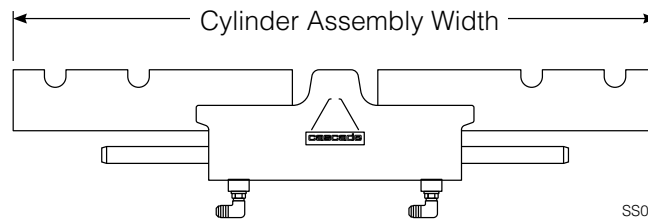

SS0065.eps

60E

REF	QTY	PART NO.	DESCRIPTION	REF	QTY	PART NO.	DESCRIPTION
		583970	Cylinder Assembly, 34.0 in. (865 mm)	● 8	2	563278	Bearing Ring
● 1	2	562131	Wiper Seal	● 9	1	563469	Piston Seal
2	2	562951	Snap Ring	10	2	562792	Retainer
3	2	562942	Retaining Ring	11	2	205369	Speed Control Washer
● 4	2	563388	Back-Up Ring	12	2	-	Spacer
● 5	2	562127	O-Ring	13	2	601676	Fitting, JIC 6-6
● 6	2	562132	Rod Seal	14	-	■	Cylinder Shell
7	1	562055	Rod			563487	Service Kit

● Included in Service Kit 563487.

■ Not serviceable, order new cylinder assembly.