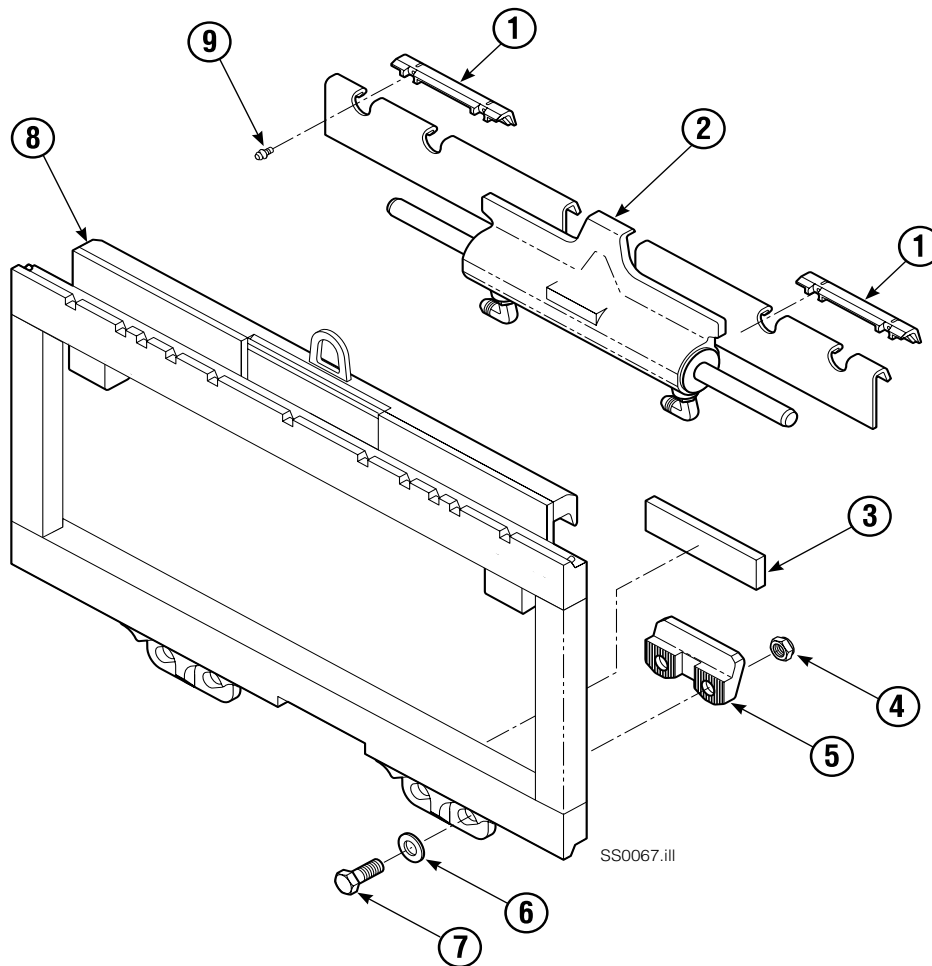

# Sideshift Group

Reference:  
 S-4017 Frame Group  
 208353 Common Parts Group  
 208352 Lower Hook Group

60E			
REF	QTY	PART NO.	DESCRIPTION
1	2	672018	Upper Bearing
2	1	583970	Cylinder
3	▼	208350	Lower Bearing
4	4	553857	Nut, 5/8NC GR5
5	2	204186	Lower Hook
6	4	667225	Washer
7	4	639121	Capscrew, 5/8NCx1.50 GR5
8	1	4017-27	Frame
9	2	7403	Zerk Fitting