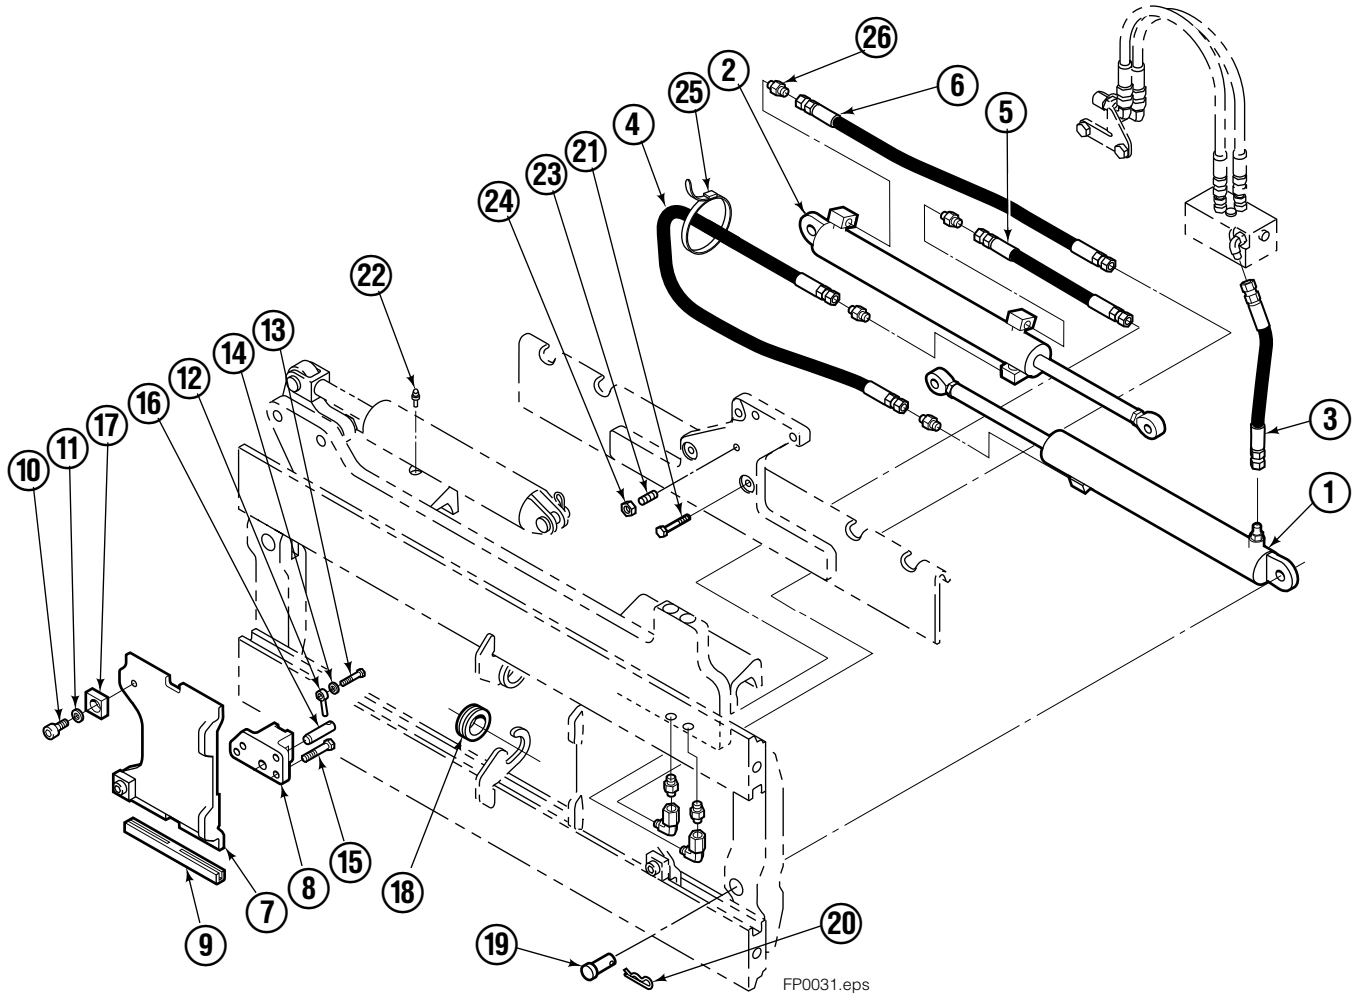

Safety Decals

Mounting Group Sideshifting

Reference:
BC-101
SK-5981
Mtg: 2S-3988
Frame: 4S-3972

55F							
REF	QTY	PART NO.	DESCRIPTION	REF	QTY	PART NO.	DESCRIPTION
		207327●	Sideshifting Mounting	10	4	667225	Washer
1	1	395316	Frame	11	6	766154	Capscrew, M16x2,0x40-8.8
2	1	207185	Anchor Bracket	12	4	678990	Nut
3	2	601676	Fitting, 6-6	13	1	206909	Lug
4	1	206917	Center Bearing—49" only	14	1	206910	Spacer
5	2	678525	Clevis Pin	15	2	684355	Lockwasher
6	2	672726	Hairpin Cotter	16	2	204187	Upper Bearing
◆7	1	675548	Cylinder Assembly	17	2	207209	Lower Bearing
8	1	675550	Washer (orifice .085)	18	2	207578	Hose
9	2	204186	Lower Hook				

- Includes items 2 through 17.
- ◆ See Cylinder page for parts breakdown.

Sideshift Cylinder ITA Class III

FP0126.ill

55E			
REF	QTY	PART NO.	DESCRIPTION
		675548	Cylinder Assembly
1	1	553857	Nut
2	1	662452	■ Seal
3	1	553501	Piston
4	1	636851	■ Wiper
5	1	638247	■ Back-up Ring
6	1	675550	Washer (orifice .085 in.)
7	1	675549	Shell
8	1	553449	Rod
9	1	2785	■ O-Ring
10	1	615128	■ Back-up Ring
11	1	553500	Retainer
12	1	553856	Retaining Ring
13	1	7202	Snap Ring
14	1	641835	■ Seal
		553861	Service Kit

■ Included in Service Kit 553861.

Hydraulic/Fork Group

Reference:
BC-101
SK-5981

55F							
REF	QTY	PART NO.	DESCRIPTION	REF	QTY	PART NO.	DESCRIPTION
		●207221	Hydraulic Group-41" ■	13	2	763169	Capscrew
		□206912	Fork Group	14	2	680217	Lockwasher
◆1	1	583944	Cylinder Assembly L. H. 41" ■	15	8	206924	Capscrew
▼2	1	583952	Cylinder Assembly R. H. 41" ■	16	2	206925	Pin
3	1	207567	Hose-41" ■	17	4	207552	Block
4	1	207568	Hose-41" ■	18	2	206916	Grommet
5	1	207565	Hose	19	2	206926	Clevis Pin
6	1	207569	Hose-41" ■	20	2	207210	Hairpin Cotter
7	2	207208	Fork Carrier	21	2	768551	Capscrew
8	2	206914	Lug	22	2	7403	Grease Fitting
9	4	206915	Bearing	23	1	768753	Setscrew
10	4	206922	Capscrew	24	1	207211	Jam Nut
11	4	678991	Lockwasher	25	1	200008	Cable Tie
12	2	206923	Eyebolt	26	6	617915	Fitting, 4-4