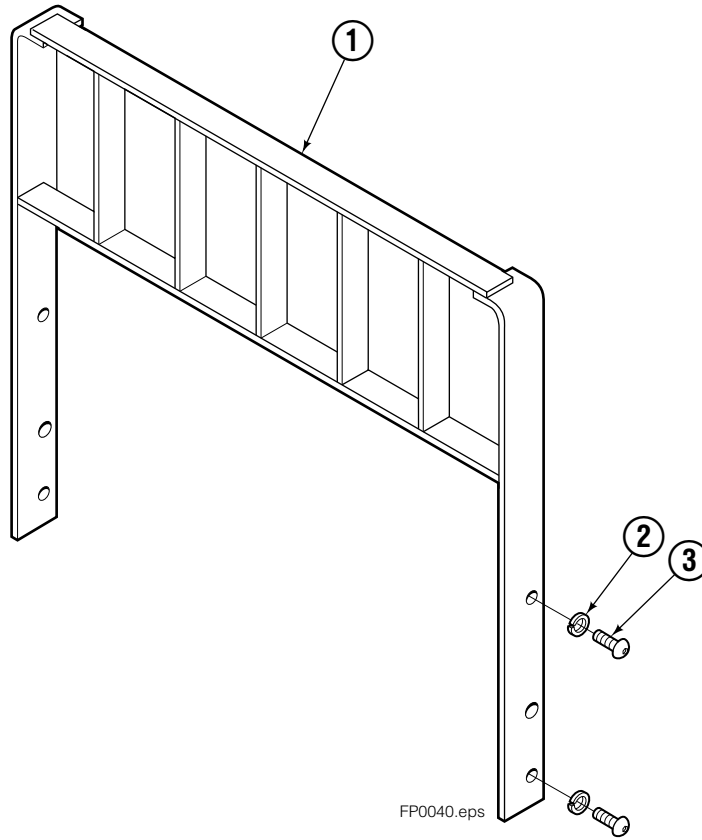

Backrest

55F			
REF	QTY	PART NO.	DESCRIPTION
1	1	207131	Backrest-41"x48"■
2	4	684586	Lockwasher
3	4	200173	Capscrew

■ Width by Height.
Ref: 3S-3979.