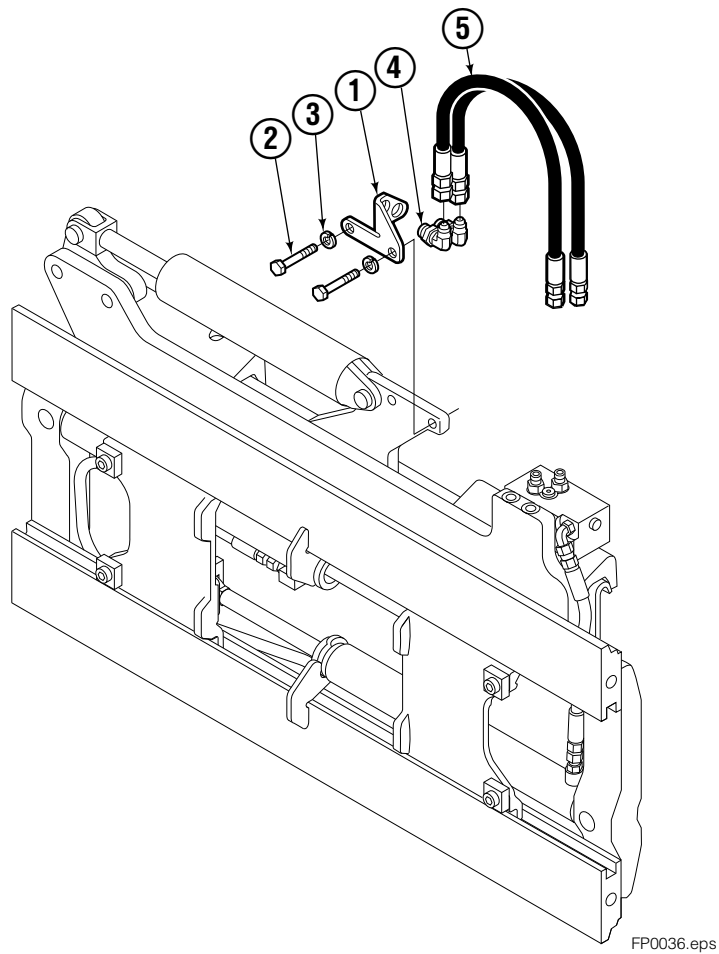

■ Carriage width.

● Included in Service Kit 684827.

Reference: 2-6140, 2-6141.

Right Hand Cylinder

FP0028.iii

55F			
REF	QTY	PART NO.	DESCRIPTION
		583952	Cylinder Assembly – 41" ■
1	1	564177	Shell – 41" ■
2	1	564185	Rod – 41" ■
3	1	685664	Retainer
4	1	685665	Piston
5	1	564193	● Rod End
6	1	5718	● Nut
7	1	636850	● Rod Wiper
8	1	646540	● Rod Seal
9	1	2718	● O-Ring
10	1	615122	● Back-up Ring
11	1	2710	● O-Ring
12	1	663728	● Piston Seal
13	1	563462	Piston Nut
14	1	563916	Retaining Ring
15	1	3137	Snap Ring
		684827	Service Kit

■ Carriage width.

● Included in Service Kit 684827.

Reference: S-6138, S-6139.

Flow Divider Group

55F			
REF	QTY	PART NO.	DESCRIPTION
		206921	Flow Divider Group
1	1	■ 206919	Valve
2	1	206918	Valve Body
3	1	207301	Cartridge-Combiner
4	2	663694	Fitting, 3
5	2	617915	Fitting, 4-4
6	1	617917	Fitting, 4-4
7	1	679992	Service Kit
8	3	685105	Capscrew
9	3	678993	Lockwasher
10	2	207300	O-Ring
11	6	617915	Fitting, 4-4
12	2	617641	Fitting, 4-4
13	2	609234	Fitting, 4-4
14	1	617916	Fitting, 4-4

■ Includes items 1 through 7.

Standard Installation Group

REF	QTY	PART NO.	DESCRIPTION
		207342	Installation Group
1	1	207314	Bracket
2	2	762899	Capscrew, M10X20-8.8
3	2	681238	Lockwasher
4	2	2453	Fitting, 8-8
5	2	207578	Hose

Backrest

55F			
REF	QTY	PART NO.	DESCRIPTION
1	1	207131	Backrest-41"x48"■
2	4	684586	Lockwasher
3	4	200173	Capscrew

■ Width by Height.
Ref: 3S-3979.

Do you have questions you need answered right now? Call your nearest Cascade Parts Department. Visit us online at www.cascorp.com