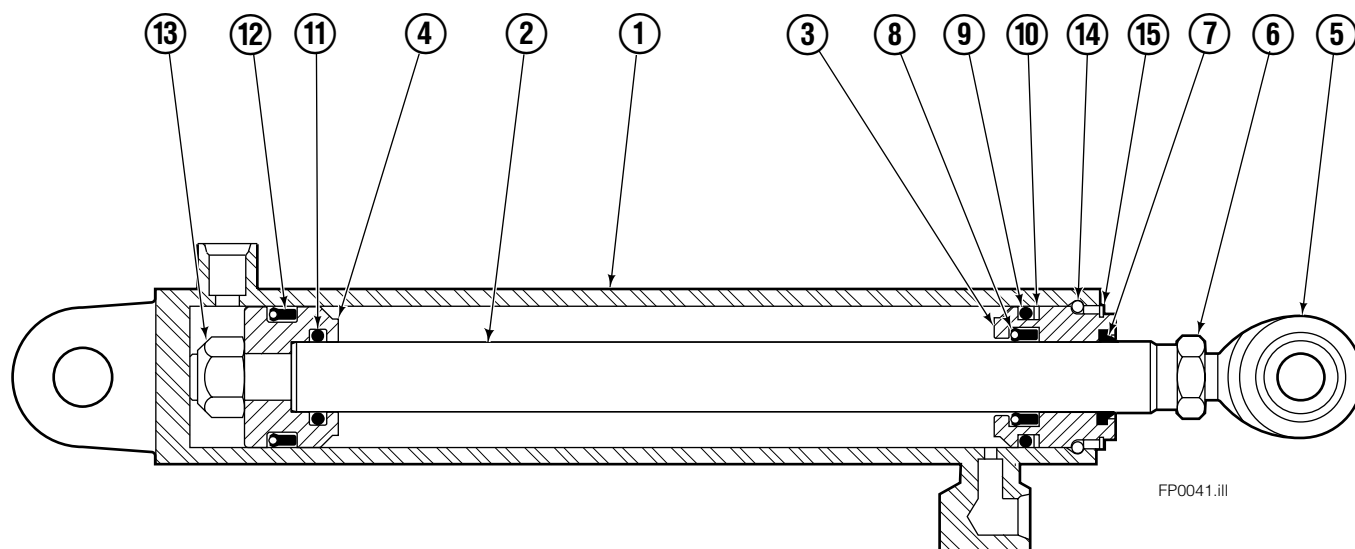

Left Hand Cylinder

FP0041.ill

55F

REF	QTY	PART NO.	DESCRIPTION
		583944	Cylinder Assembly – 41" ■
1	1	564169	Shell – 41" ■
2	1	564185	Rod – 41" ■
3	1	685664	Retainer
4	1	685665	Piston
5	1	564193	● Rod End
6	1	5718	● Nut
7	1	636850	● Rod Wiper
8	1	646540	● Rod Seal
9	1	2718	● O-Ring
10	1	615122	● Back-up Ring
11	1	2710	● O-Ring
12	1	663728	● Piston Seal
13	1	563462	Piston Nut
14	1	563916	Retaining Ring
15	1	3137	Snap Ring
		684827	Service Kit

■ Carriage width.

● Included in Service Kit 684827.

Reference: 2-6140, 2-6141.