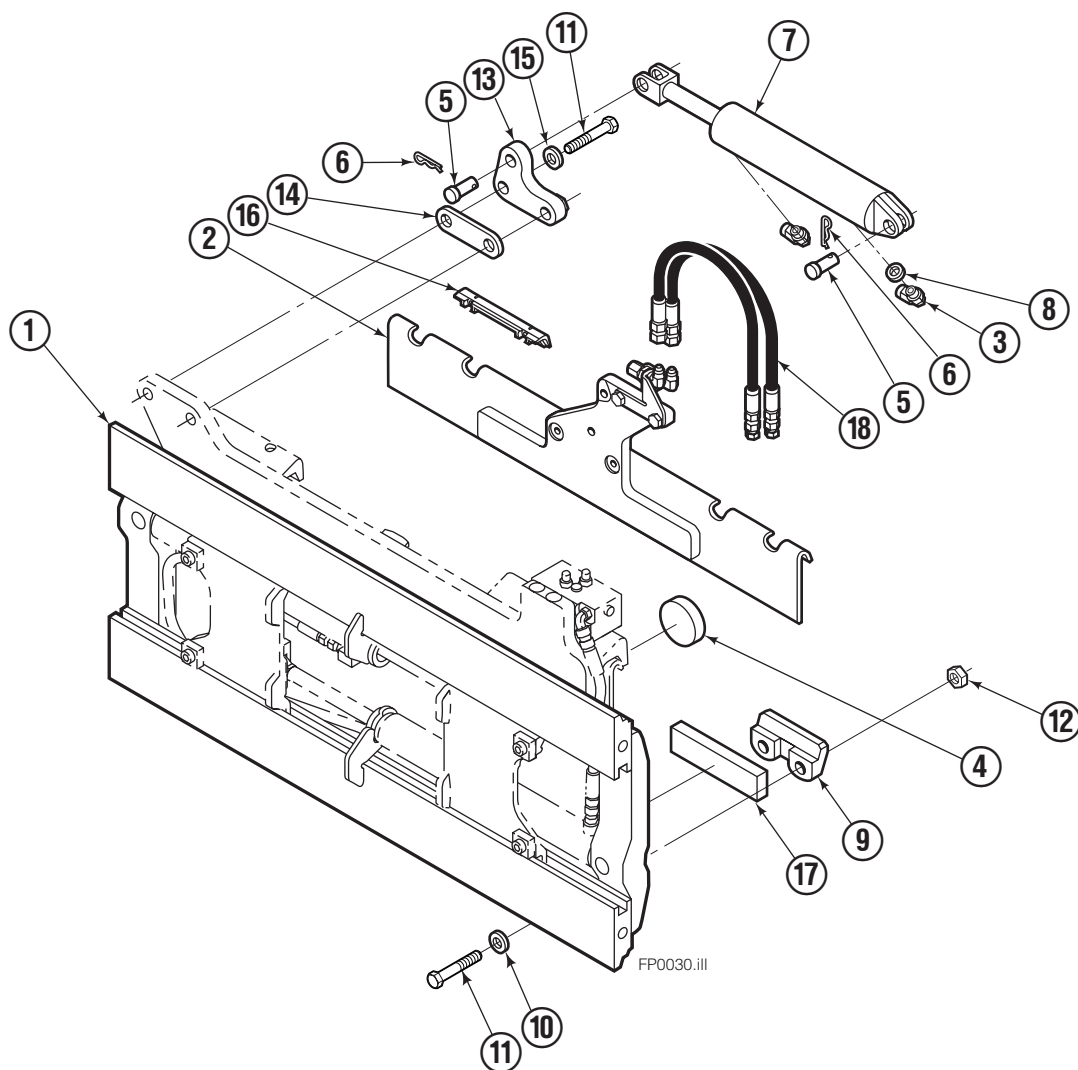

Safety Decals

Mounting Group Sideshifting

Reference:
BC-101
SK-5981
Mtg: 2S-3988
Frame: 4S-3972

55F							
REF	QTY	PART NO.	DESCRIPTION	REF	QTY	PART NO.	DESCRIPTION
		207327●	Sideshifting Mounting	10	4	667225	Washer
1	1	395316	Frame	11	6	766154	Capscrew, M16x2,0x40-8.8
2	1	207185	Anchor Bracket	12	4	678990	Nut
3	2	601676	Fitting, 6-6	13	1	206909	Lug
4	1	206917	Center Bearing—49" only	14	1	206910	Spacer
5	2	678525	Clevis Pin	15	2	684355	Lockwasher
6	2	672726	Hairpin Cotter	16	2	204187	Upper Bearing
◆7	1	675548	Cylinder Assembly	17	2	207209	Lower Bearing
8	1	675550	Washer (orifice .085)	18	2	207578	Hose
9	2	204186	Lower Hook				

- Includes items 2 through 17.
- ◆ See Cylinder page for parts breakdown.

Sideshift Cylinder ITA Class III

FP0126.ill

55E			
REF	QTY	PART NO.	DESCRIPTION
		675548	Cylinder Assembly
1	1	553857	Nut
2	1	662452	■ Seal
3	1	553501	Piston
4	1	636851	■ Wiper
5	1	638247	■ Back-up Ring
6	1	675550	Washer (orifice .085 in.)
7	1	675549	Shell
8	1	553449	Rod
9	1	2785	■ O-Ring
10	1	615128	■ Back-up Ring
11	1	553500	Retainer
12	1	553856	Retaining Ring
13	1	7202	Snap Ring
14	1	641835	■ Seal
		553861	Service Kit

■ Included in Service Kit 553861.

Hydraulic/Fork Group

Reference:
BC-101
SK-5981

55F							
REF	QTY	PART NO.	DESCRIPTION	REF	QTY	PART NO.	DESCRIPTION
		●207221	Hydraulic Group-41" ■	13	2	763169	Capscrew
		□206912	Fork Group	14	2	680217	Lockwasher
◆1	1	583944	Cylinder Assembly L. H. 41" ■	15	8	206924	Capscrew
▼2	1	583952	Cylinder Assembly R. H. 41" ■	16	2	206925	Pin
3	1	207567	Hose-41" ■	17	4	207552	Block
4	1	207568	Hose-41" ■	18	2	206916	Grommet
5	1	207565	Hose	19	2	206926	Clevis Pin
6	1	207569	Hose-41" ■	20	2	207210	Hairpin Cotter
7	2	207208	Fork Carrier	21	2	768551	Capscrew
8	2	206914	Lug	22	2	7403	Grease Fitting
9	4	206915	Bearing	23	1	768753	Setscrew
10	4	206922	Capscrew	24	1	207211	Jam Nut
11	4	678991	Lockwasher	25	1	200008	Cable Tie
12	2	206923	Eyebolt	26	6	617915	Fitting, 4-4