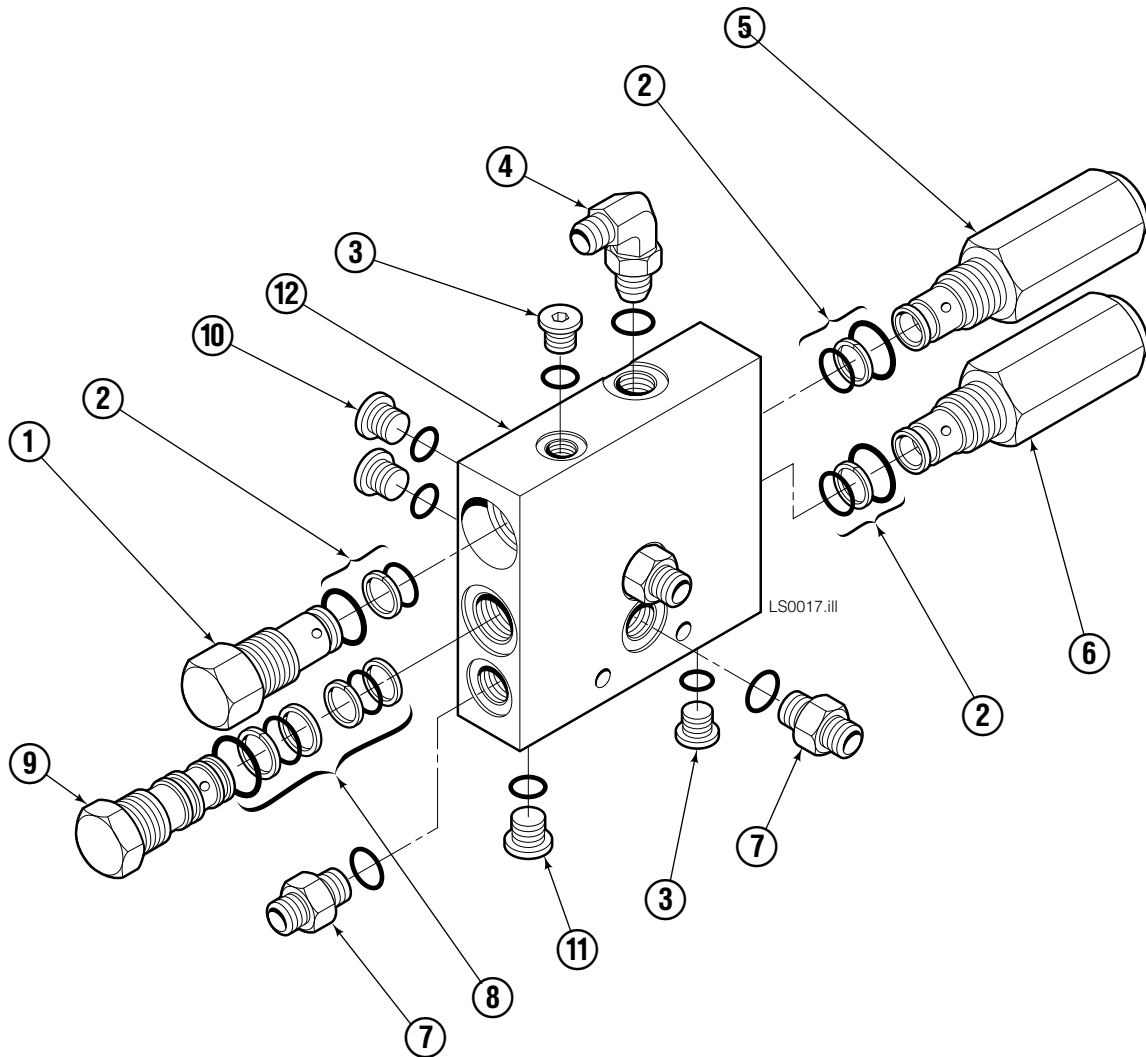

Valve Assembly

35E

REF	QTY	PART NO.	DESCRIPTION
		202047	Valve Assembly
1	1	682168	Valve Cartridge
2	3	682170	Service Kit
3	2	663694	Plug, 3
4	1	601676	Fitting, 6-6
5	1	201566	Valve Cartridge - Adjustable Relief
6	1	201565	Valve Cartridge - Fixed Relief
7	3	604511	Fitting, 6-6
8	1	204424	Service Kit
9	1	201564	Valve Cartridge - P. O. Check
10	2	604510	Plug, 6
11	1	609234	Plug, 4
12	1	202125	Valve Body