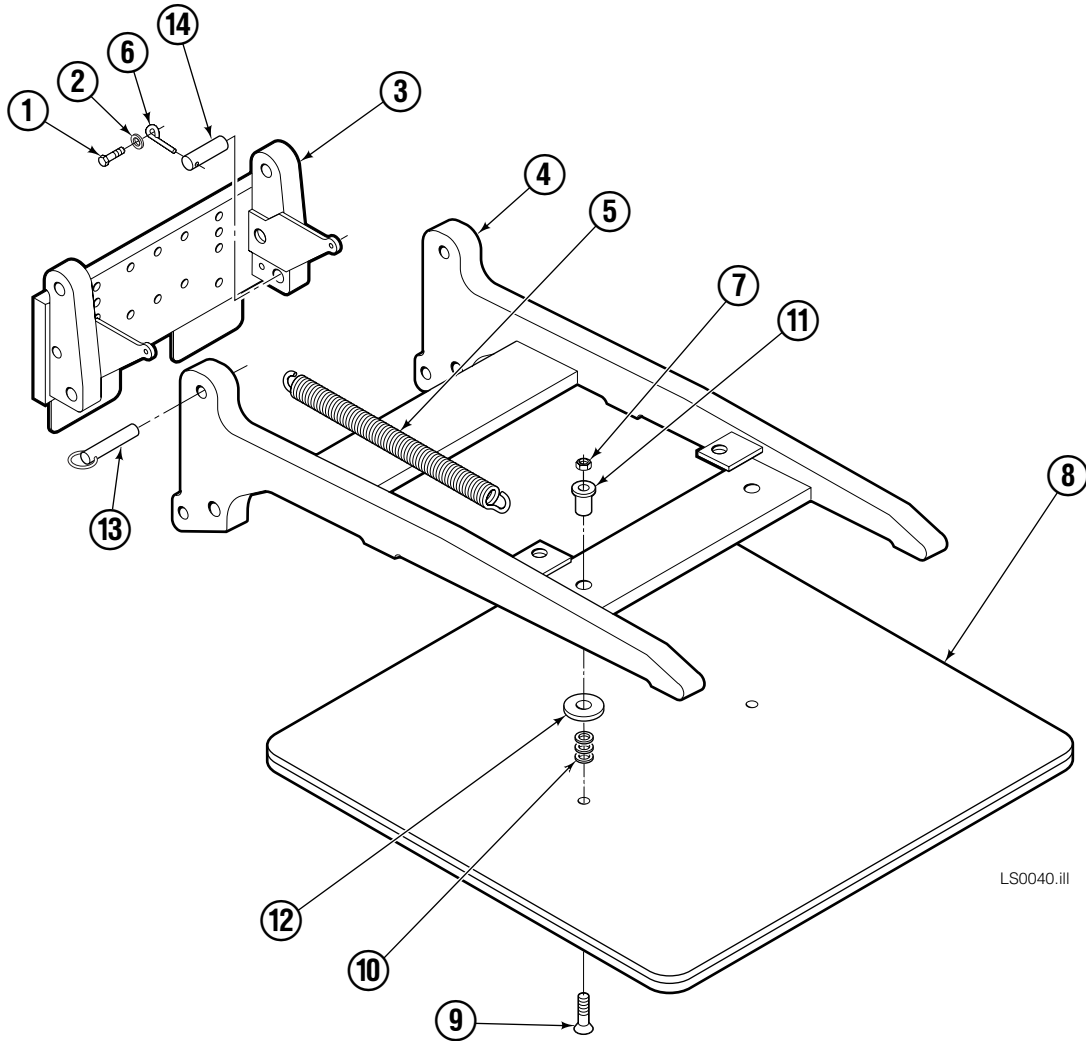

Fold Down Arm Group

LS0040.iii

35E			
REF	QTY	PART NO.	DESCRIPTION
		202337	Arm Group
1	2	695661	Capscrew, M8 x 14
2	2	6229	Nut, M8
3	1	201992	Carrier
4	1	202256	Arm
5	2	201965	Spring
6	2	682999	Eye Pin
7	2	205979	Nut, M12 ▲
8	1	201978	Contact Pad, 36 in. x 36 in.
9	2	768709	Capscrew ▲
10	6	202251	Washer, M12 ▲
11	2	205976	Sleeve ▲
12	2	202145	Washer, Rubber ▲
13	2	201966	Pin
14	2	205822	Clevis Pin
		205980	Service Kit

▲ Included in Service Kit 205980.

Reference: Common Parts: 201962; 374272.
S-3761.