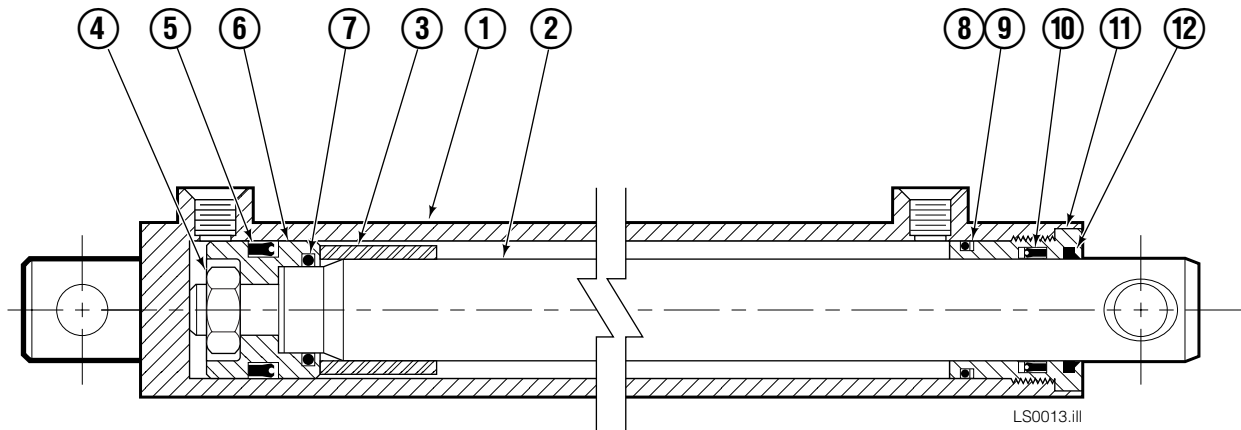

Load Stabilizer Cylinder

35E			
REF	QTY	PART NO.	DESCRIPTION
		582490	Cylinder Assembly
1	1	562298	Shell
2	1	562299	Rod
3	1	-	Spacer
4	1	667623	Nut
5	1	■ 557598	Piston Seal
6	1	559702	Piston
7	1	■ 2716	O-Ring
8	1	■ 2722	O-Ring
9	1	■ 615126	Back-Up Ring
10	1	■ 663728	Rod Seal
11	1	562300	Retainer
12	1	■ 626468	Wiper
		562447	Service Kit

■ Included in Service Kit 562447.