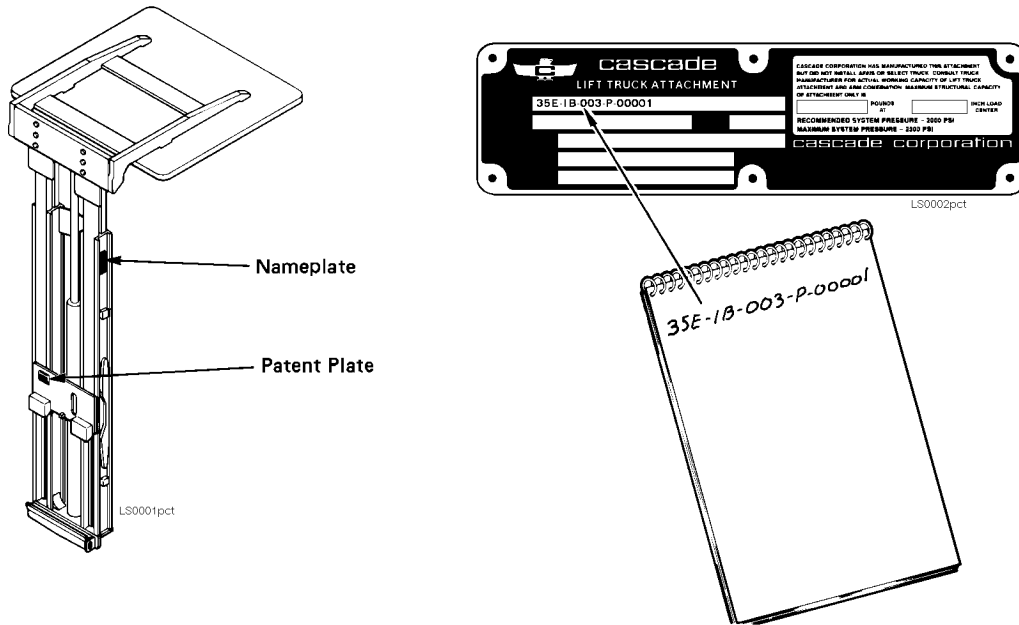

## Introduction

This manual shows the parts breakdown for specific 35E Load Stabilizer serial numbers. To find the correct pages for your attachment, locate the nameplate on the left side near the top of the frame. If the nameplate is missing all necessary information is stamped into the frame at the same location. Locate your serial number on the following pages. To the right of the serial number you will find the page numbers that apply to your unit.