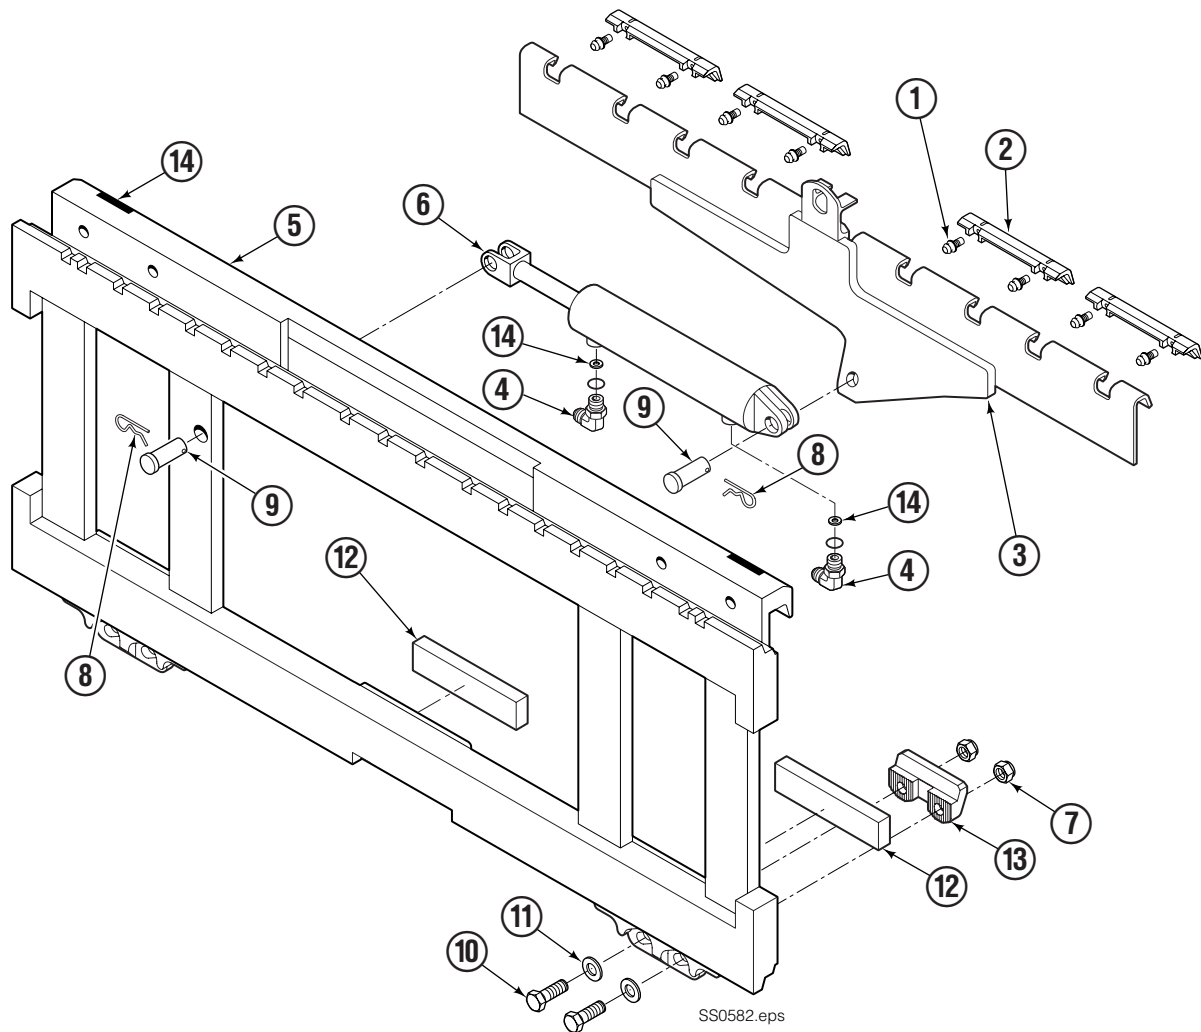

# Safety Decals

120D	
PART NO.	DESCRIPTION
679150	'No Step' Decal
221906	'Pinch Point' Decal

# Sideshifter Assembly

SS0582.eps

120D							
REF	QTY	PART NO.	DESCRIPTION	REF	QTY	PART NO.	DESCRIPTION
		6101480	Sideshifter Assembly	8	2	672726	◆ Cotter Pin
1	4	7403	★ Grease Fitting	9	2	678528	◆ Clevis Pin
2	2	672018	★ Bearing Segment	10	4	752903	● Capscrew, M16 x 45
3	1	216363	Anchor Bracket	11	4	667225	● Washer
4	2	601676	◆ Fitting, 6-6	12	3	208350	Lower Bearing
5	1	6101517	Faceplate ■	13	2	6004779	● Lower Hook
6	1	676649	Cylinder ▲	14	2	6024818	◆ Restrictor Washer
7	4	678990	● Nut				