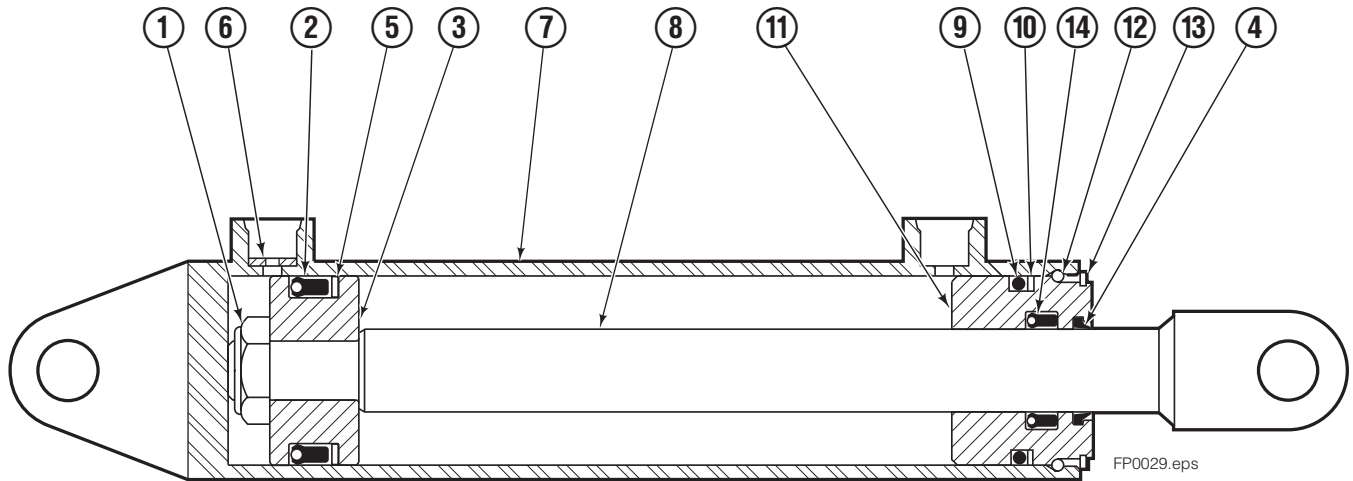

Sideshift Cylinder Assembly

100D			
REF	QTY	PART NO.	DESCRIPTION
		676649	Cylinder Assembly
1	1	678019	Nut
2	1	662456	◆ Seal
3	1	553527	Piston
4	1	636852	◆ Wiper
5	1	649817	◆ Nylon Ring
6	1	—	Washer
7	1	6119961	Shell
8	1	6119827	Rod
9	1	2789	◆ O-Ring
10	1	615132	◆ Back-Up Ring
11	1	553528	Retainer
12	1	553688	Retaining Ring
13	1	7211	Snap Ring
14	1	662447	◆ Seal
		553866	Service Kit

◆ Included in Service Kit 553866.