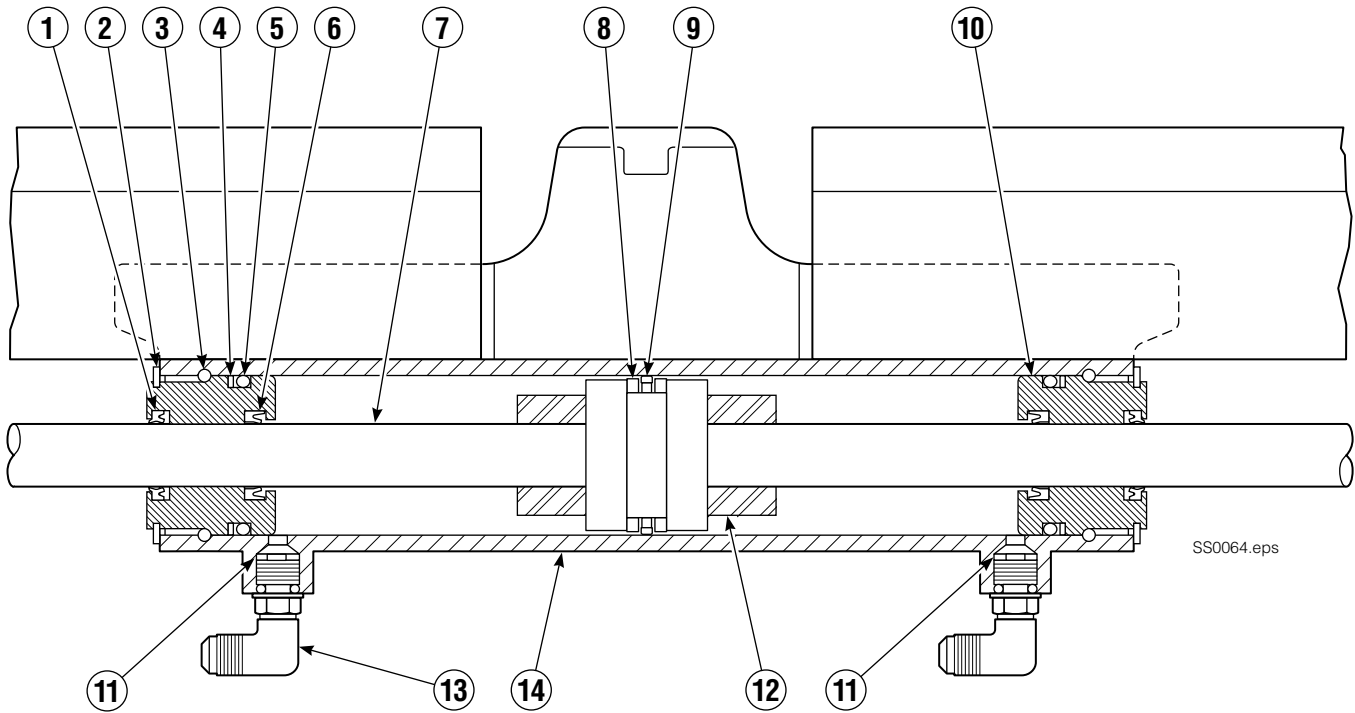

Lower Hook Group 204182
Cylinder Guard Common Parts 373180

55E

REF	QTY	PART NO.	DESCRIPTION
1	▼	204187	Upper Bearing
2	1	■	Cylinder
3	▼	207209	Lower Bearing, 19 mm X
★4	4	553857	Nut, 5/8NC GR5
★5	2	204186	Lower Hook
★6	4	667225	Washer
★7	4	639121	Capscrew, 5/8NCx1.50 GR5
8	1	●	Frame
9	▼	7403	Zerk Fitting
10	6	4059	Capscrew
11	6	5927	Nut
12	6	6229	Washer
13	1	3002957	Cylinder Guard (not shown)

Cylinder

SS0064.eps

SS0065.eps

55E

REF	QTY	PART NO.	DESCRIPTION	REF	QTY	PART NO.	DESCRIPTION
		205841	Cylinder Assembly, 28.9 in. (735 mm)	● 8	2	563278	Bearing Ring
● 1	2	562131	Wiper Seal	● 9	1	564141	Piston Seal
2	2	562951	Snap Ring	10	2	562792	Retainer
3	2	562942	Retaining Ring	11	1	205369	Speed Control Washer
● 4	2	563388	Back-Up Ring	12	2	-	Spacer
● 5	2	562127	O-Ring	13	2	601676	Fitting, JIC 6-6
● 6	2	562132	Rod Seal	14	-	■	Cylinder Shell
7	1	562055	Rod			563487	Service Kit