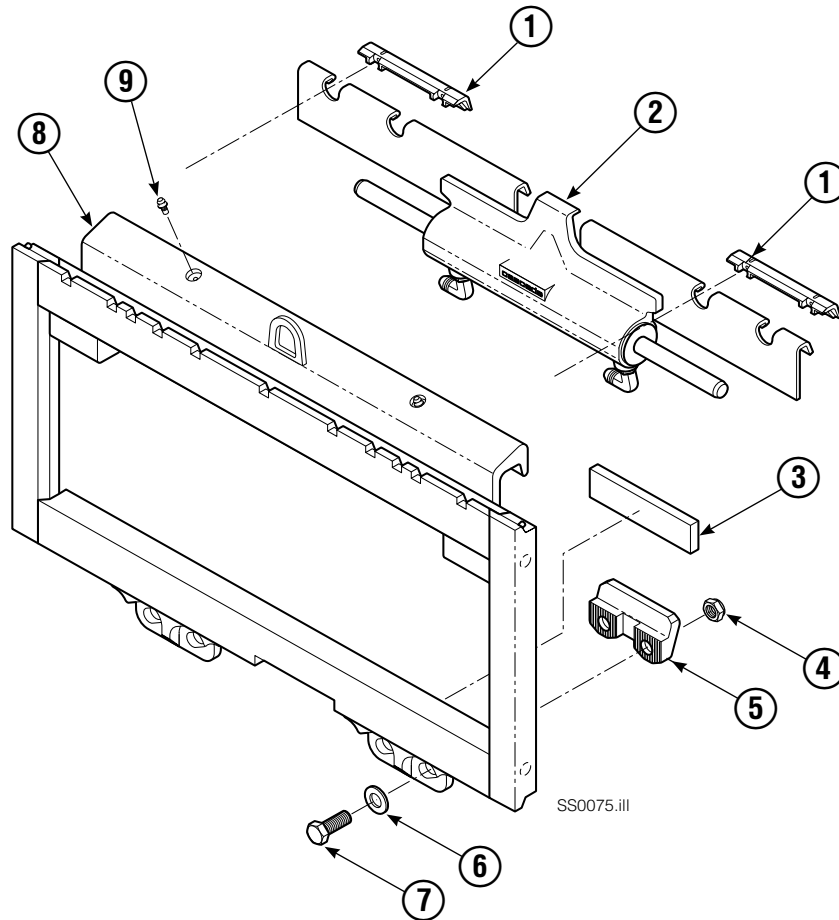

Lower Hook Group 204182
Cylinder Guard Common Parts 373180

55E

REF	QTY	PART NO.	DESCRIPTION
1	▼	204187	Upper Bearing
2	1	■	Cylinder
3	▼	207209	Lower Bearing, 19 mm X
★4	4	553857	Nut, 5/8NC GR5
★5	2	204186	Lower Hook
★6	4	667225	Washer
★7	4	639121	Capscrew, 5/8NCx1.50 GR5
8	1	●	Frame
9	▼	7403	Zerk Fitting
10	6	4059	Capscrew
11	6	5927	Nut
12	6	6229	Washer
13	1	3002957	Cylinder Guard (not shown)