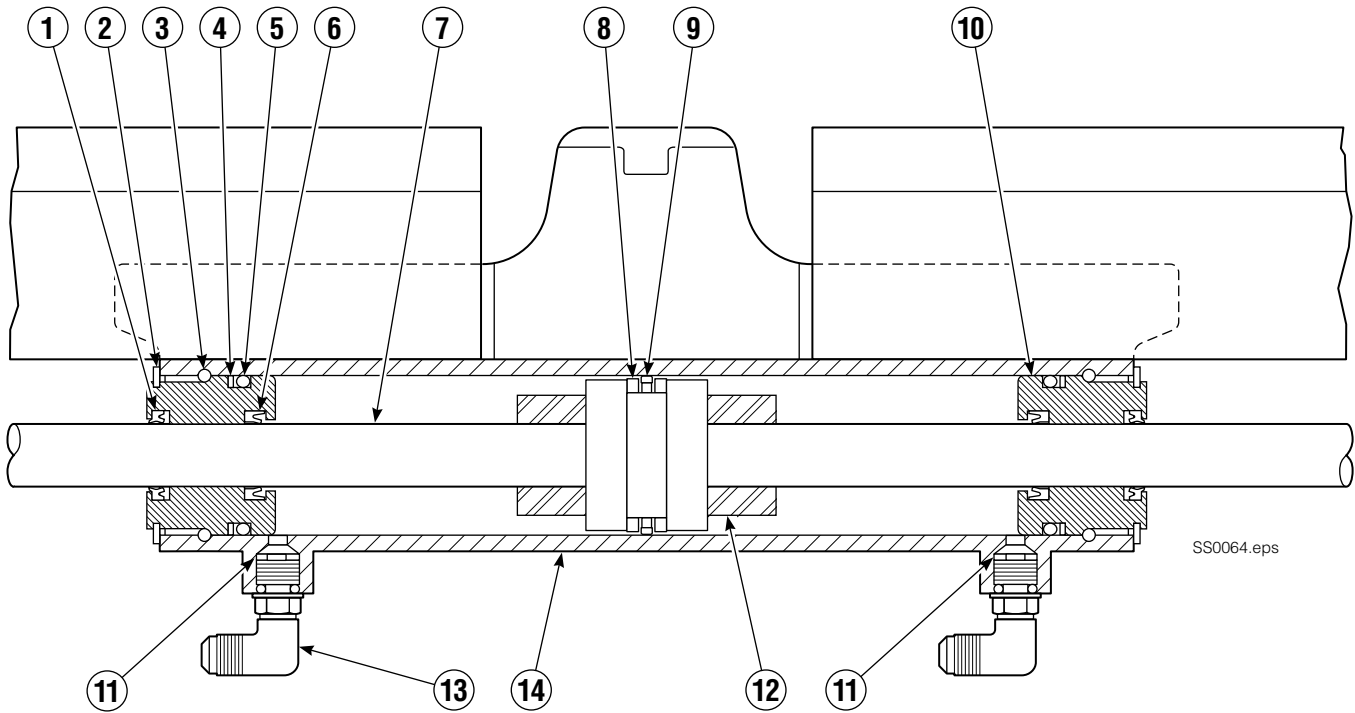

Lower Hook Group 204182
Common Parts 207376

55E			
REF	QTY	PART NO.	DESCRIPTION
1	▼	204187	Upper Bearing
2	1	■	Cylinder
3	▼	207209	Lower Bearing, 19 mm X
★4	4	553857	Nut, 5/8NC GR5
★5	2	204186	Lower Hook
★6	4	667225	Washer
★7	4	639121	Capscrew, 5/8NCx1.50 GR5
8	1	●	Frame
9	▼	7403	Zerk Fitting

Cylinder

SS0064.eps

SS0065.eps

55E

REF	QTY	PART NO.	DESCRIPTION	REF	QTY	PART NO.	DESCRIPTION
		795351	Cylinder Assembly, 26.2 in. (665 mm)	● 8	2	563278	Bearing Ring
● 1	2	562131	Wiper Seal	● 9	1	564141	Piston Seal
2	2	562951	Snap Ring	10	2	562792	Retainer
3	2	562942	Retaining Ring	11	1	205369	Speed Control Washer
● 4	2	563388	Back-Up Ring	12	2	-	Spacer
● 5	2	562127	O-Ring	13	2	601676	Fitting, JIC 6-6
● 6	2	562132	Rod Seal	14	-	■	Cylinder Shell
7	1	562055	Rod			563487	Service Kit