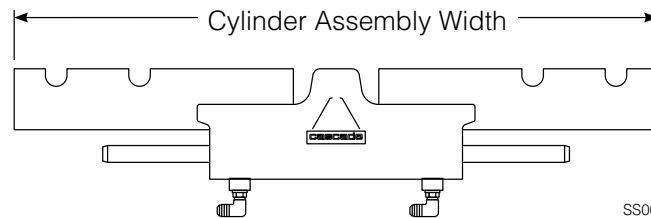

SS0065.eps

55E

REF	QTY	PART NO.	DESCRIPTION	REF	QTY	PART NO.	DESCRIPTION
		795351	Cylinder Assembly, 26.2 in. (665 mm)	● 8	2	563278	Bearing Ring
● 1	2	562131	Wiper Seal	● 9	1	564141	Piston Seal
2	2	562951	Snap Ring	10	2	562792	Retainer
3	2	562942	Retaining Ring	11	1	205369	Speed Control Washer
● 4	2	563388	Back-Up Ring	12	2	-	Spacer
● 5	2	562127	O-Ring	13	2	601676	Fitting, JIC 6-6
● 6	2	562132	Rod Seal	14	-	■	Cylinder Shell
7	1	562055	Rod			563487	Service Kit

- Included in Service Kit 563487.
- Not serviceable, order new cylinder assembly.