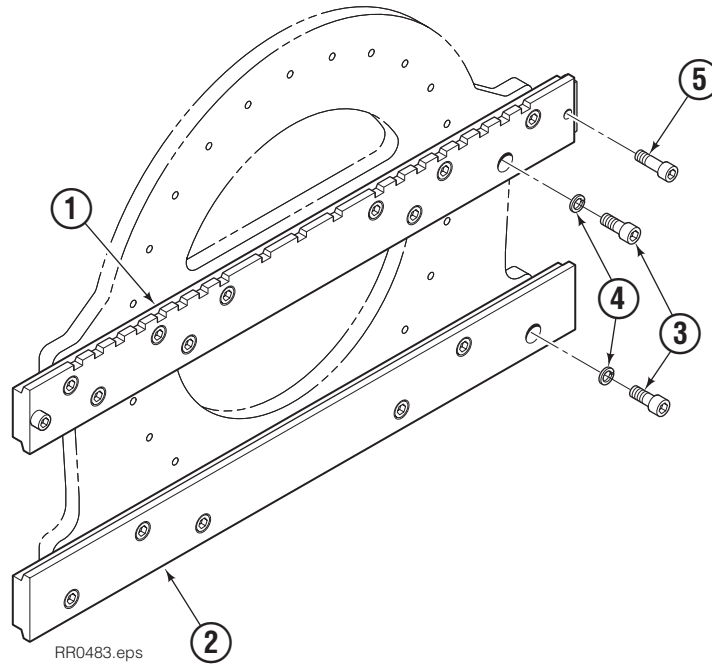

Fork Bar Group

RR0483.eps

55G			
REF	QTY	PART NO.	DESCRIPTION
		6063232	Fork Bar Group
1	1	6062891	Upper Bar
2	1	6062892	Lower Bar
3	16	769574	Capscrew, M16 x 35
4	16	678992	Lockwasher, M16
5	2	775443	Capscrew, M16 x 25