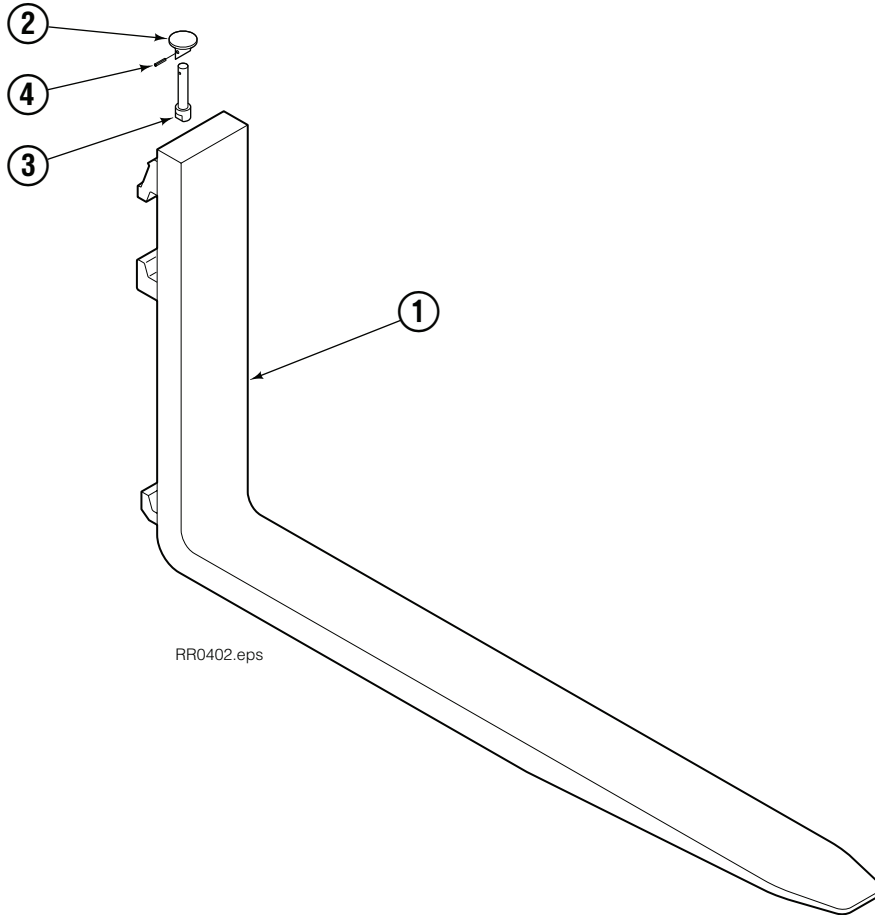

Fork Group

55G			
REF	QTY	PART NO.	DESCRIPTION
		6052636	Fork Assembly
1	1	6052631	Fork
2	1	7000209	Knob ◆
3	1	7000194	Pin ◆
4	1	7000210	Coiled Spring Pin ◆

◆ Included in Pin Kit 7000031.