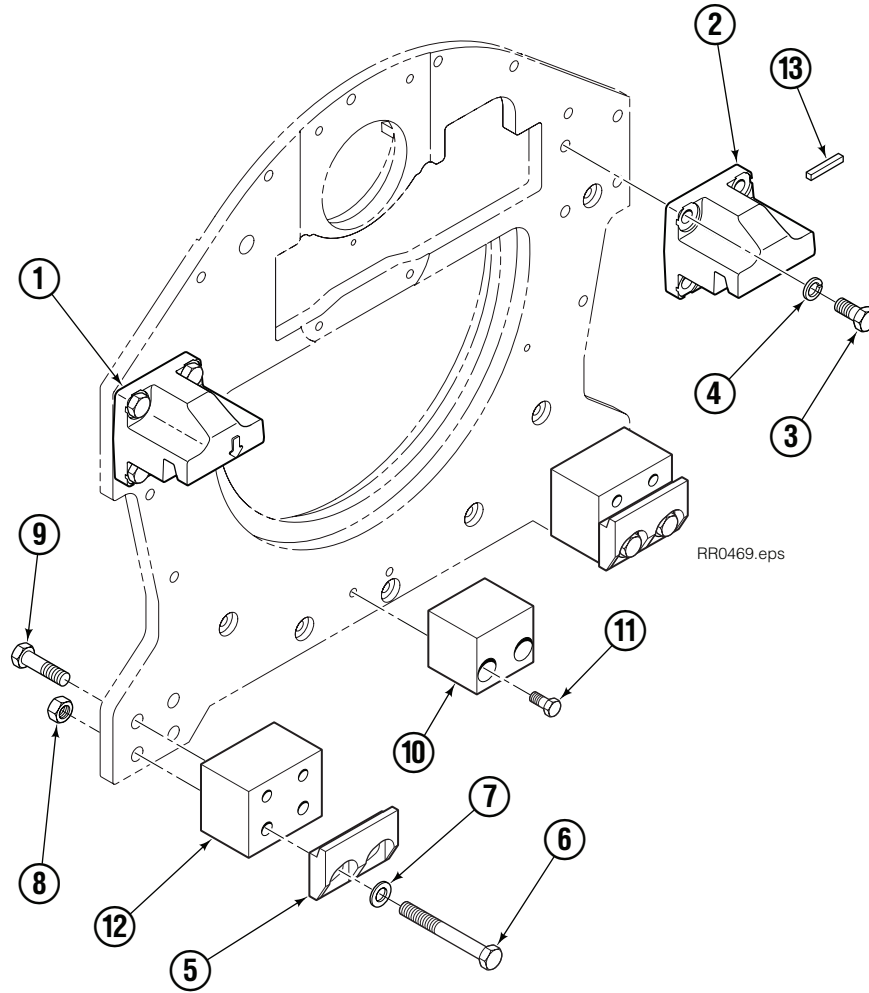

Fork Bar Group

RR0483.eps

55G			
REF	QTY	PART NO.	DESCRIPTION
		6063232	Fork Bar Group
1	1	6062891	Upper Bar
2	1	6062892	Lower Bar
3	16	769574	Capscrew, M16 x 35
4	16	678992	Lockwasher, M16
5	2	775443	Capscrew, M16 x 25

Fork Group

55G			
REF	QTY	PART NO.	DESCRIPTION
		6052636	Fork Assembly
1	1	6052631	Fork
2	1	7000209	Knob ◆
3	1	7000194	Pin ◆
4	1	7000210	Coiled Spring Pin ◆

◆ Included in Pin Kit 7000031.

Bolt-On Mounting Group