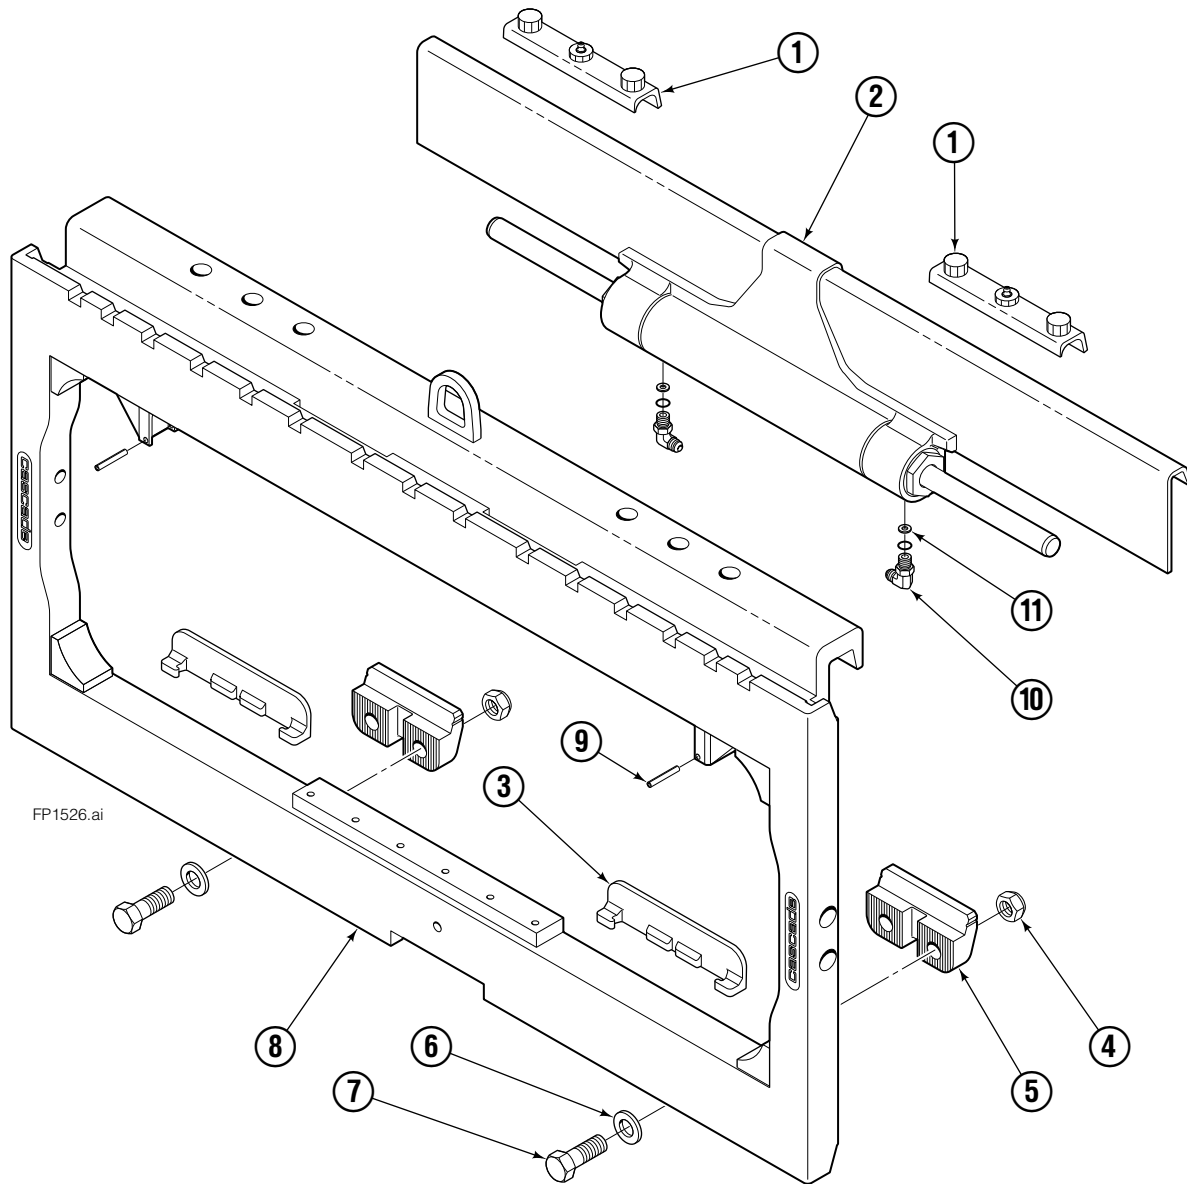

## Items that vary by width

120K/150K			
ASSEMBLY PART NO.	REF. NO. 1 ★ CYLINDER SHELL QTY 2	REF. NO. 2 ★ CYLINDER ROD QTY 2	REF. NO. 3 TUBE QTY 2
6804728	6804724	6804726	6804727

REF	QTY	PART NO.	DESCRIPTION
		6069312	Common Parts Group
4	1	6059224	Manifold
5	2	6059395	◆ Fork Carrier, Inner, 122/150/180 mm Fork
6	2	6059301	Fork Carrier, Outer
7	2	424115	Grease Fitting
8	2	6059267	Cylinder Head End
9	2	6042658	Restrictor Fitting
10	4	6059383	Shim
11	2	6059219	Cylinder Retainer
12	8	6059580	O-Ring, Retainer OD ✘
13	2	562132	Rod Seal, Retainer ✘
14	2	562131	Rod Wiper, Retainer ✘
15	4	6059382	Half-Ring Keeper
16	2	6059421	Piston Wear Ring ✘
17	2	6059422	Piston Seal ✘
18	4	6059419	Bearing, Composite
19	4	6059584	Wiper
20	2	6059459	Rod Retainer Plug
21	4	6405531	Capscrew, M12 x 160
22	2	6043332	Fitting, M10 to No.4 JIC ●
23	4	6042689	Fitting, M10 to EO-2 Tube
24	4	769577	Capscrew, M16 x 50 ■
25	4	678992	Lockwasher, M16 ■
26	4	767615	◆ Capscrew, M10 x 25
27	2	6059397	◆ Spacer Bar
28	2	—	Rod Spacer
29	2	8100527	Piston Spacer

★ If cylinder shell or rod needs replacing due to bending damage, order complete Fork Positioner Assembly.

◆ Included in Fork Carrier Assembly 6059395.

✘ Included in Cylinder Service Kit 6081752.

● Included in Fitting Group 6045440.

## 150K

REF	QTY	PART NO.	DESCRIPTION	REF	QTY	PART NO.	DESCRIPTION
1	2	6079936	Upper Bearing	7	4	768580	◆ Capscrew, M20 x 60
2	1	6802938	Cylinder ▲	8	1	6804723	Frame
3	2	6057162	Lower Bearing	9	2	7916	Roll Pin
4	4	783800	◆ Nut, M20	10	2	607616	■ Fitting, 6-6
5	2	6083157	◆ Lower Hook	11	2	221733	▼ Restrictor Washer
6	4	215419	◆ Washer, M20				