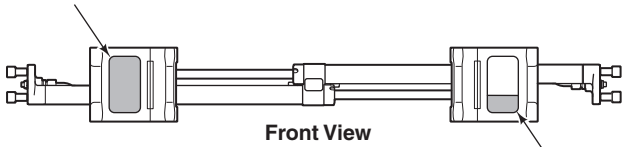

# Fork Positioner Assembly

Sticker showing operating pressure, phone numbers for service & parts.

Patent Sticker

FP0667.eps

Assembly part number (on LH fork carrier).