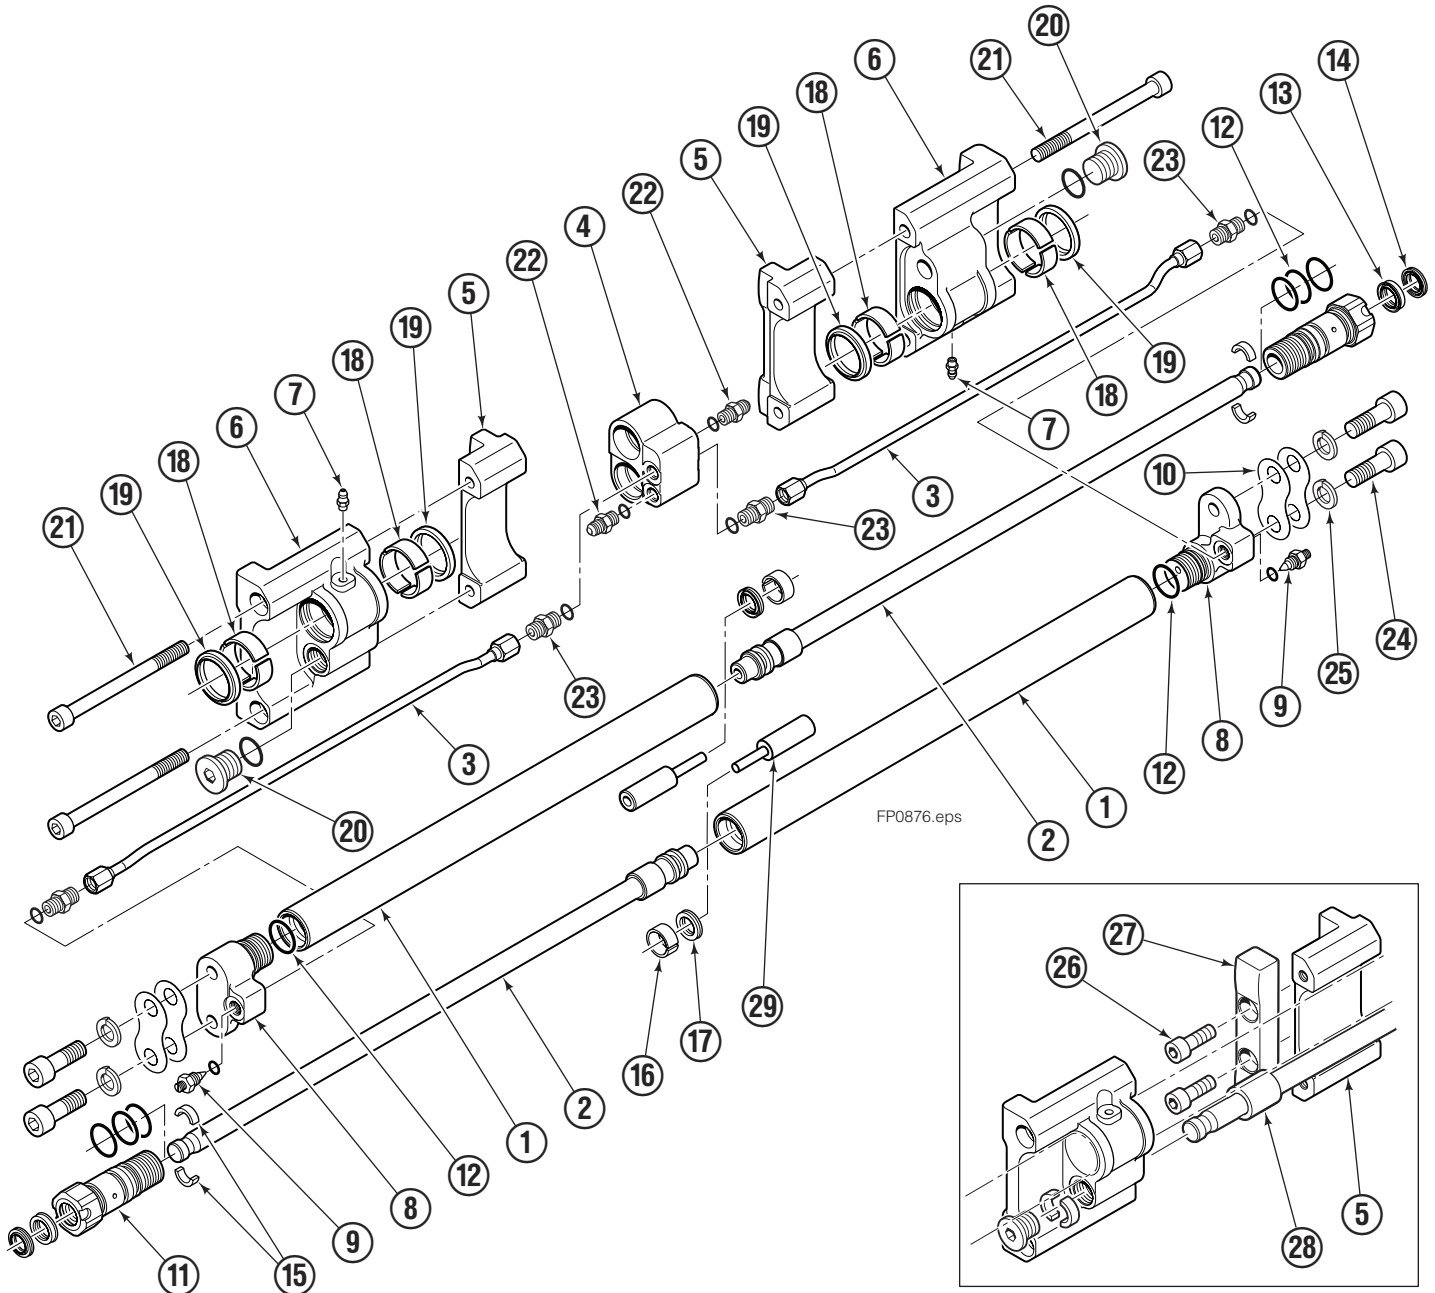

# Fork Positioner Assembly

Sticker showing operating pressure, phone numbers for service & parts.

Patent Sticker

FP0667.eps

Assembly part number (on LH fork carrier).

# Fork Positioner Assembly

## Items that vary by width

120K/150K			
ASSEMBLY PART NO.	REF. NO. 1 ★ CYLINDER SHELL QTY 2	REF. NO. 2 ★ CYLINDER ROD QTY 2	REF. NO. 3 TUBE QTY 2
6804728	6804724	6804726	6804727

REF	QTY	PART NO.	DESCRIPTION
		6069312	Common Parts Group
4	1	6059224	Manifold
5	2	6059395	◆ Fork Carrier, Inner, 122/150/180 mm Fork
6	2	6059301	Fork Carrier, Outer
7	2	424115	Grease Fitting
8	2	6059267	Cylinder Head End
9	2	6042658	Restrictor Fitting
10	4	6059383	Shim
11	2	6059219	Cylinder Retainer
12	8	6059580	O-Ring, Retainer OD ✘
13	2	562132	Rod Seal, Retainer ✘
14	2	562131	Rod Wiper, Retainer ✘
15	4	6059382	Half-Ring Keeper
16	2	6059421	Piston Wear Ring ✘
17	2	6059422	Piston Seal ✘
18	4	6059419	Bearing, Composite
19	4	6059584	Wiper
20	2	6059459	Rod Retainer Plug
21	4	6405531	Capscrew, M12 x 160
22	2	6043332	Fitting, M10 to No.4 JIC ●
23	4	6042689	Fitting, M10 to EO-2 Tube
24	4	769577	Capscrew, M16 x 50 ■
25	4	678992	Lockwasher, M16 ■
26	4	767615	◆ Capscrew, M10 x 25
27	2	6059397	◆ Spacer Bar
28	2	—	Rod Spacer
29	2	8100527	Piston Spacer

## 150K

REF	QTY	PART NO.	DESCRIPTION	REF	QTY	PART NO.	DESCRIPTION
1	2	6079936	Upper Bearing	7	4	768580	◆ Capscrew, M20 x 60
2	1	6802938	Cylinder ▲	8	1	6804723	Frame
3	2	6057162	Lower Bearing	9	2	7916	Roll Pin
4	4	783800	◆ Nut, M20	10	2	607616	■ Fitting, 6-6
5	2	6083157	◆ Lower Hook	11	2	221733	▼ Restrictor Washer
6	4	215419	◆ Washer, M20				