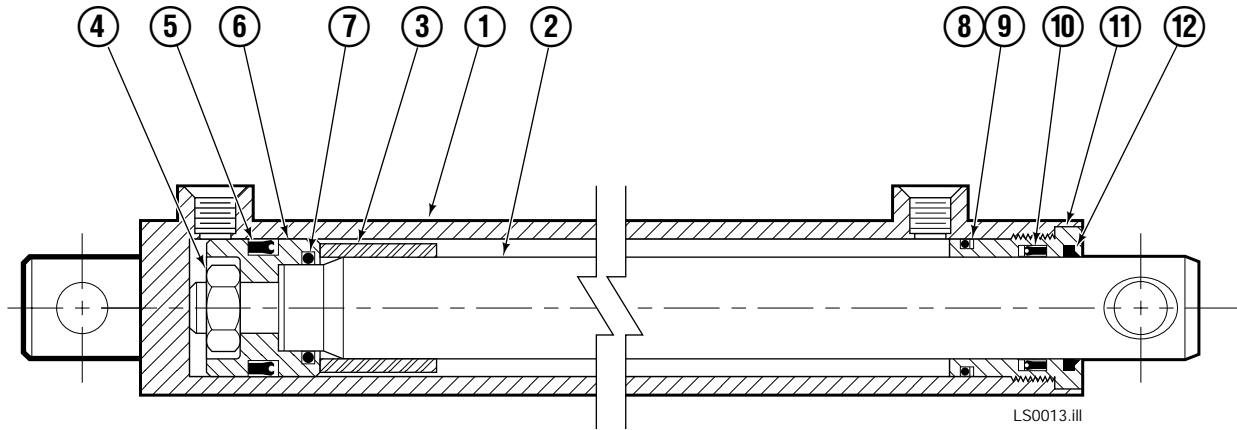

OR

Write: Cascade Corporation, P.O. Box 20187, Portland, OR 97220

Decals

Load Stabilizer

Frame Group

LS0011.iii

Frame Group

35E			
REF	QTY	PART NO.	DESCRIPTION
1	3	206478	Capscrew, M10x1.5x30-10,9
2	9	201570	Washer
3	2	201956	Shim
4	1	201976	Cylinder Clevis
5	4	678990	Nut
6	2	211250	Capscrew
7	1	206501	Frame – 45"-84" Opening Range
8	1	3018200	◆ Cylinder
9	2	601676	Fitting, 6-6
10	1	2645	Fitting, 6
11	1	611329	Fitting, 6-6
12	1	675058	Hose – 42"-84" Opening Range
13	2	2680	Fitting, 6-6
14	1	206880	Hose
15	2	689997	Capscrew, M16x2x45-8.8
16	2	667225	Washer
17	1	201568	Capscrew
18	1	680253	Lockwasher, M8
19	1	205349	Washer
20	1	202049	Lower Hook
21	1	767414	Nut, M8
22	8	209684	Capscrew, M10x1.5x55-10,9
23	2	768795	Capscrew
24	1	202047	■ Valve Assembly
25	4	766154	Capscrew
26	4	211179	Washer
27	2	3018202	Backrest
28	2	668910	Bearing
29	2	668911	Bearing
30	2	202055	Arm Bar – 42"-84" Opening Range

◆ See Cylinder page for parts breakdown.

■ See Valve page for parts breakdown.

Reference: Frame Group 206501, Common Parts 201962,
Hydraulic Group 3018199.

Load Stabilizer Cylinder

35E

REF	QTY	PART NO.	DESCRIPTION
		3018200	Cylinder Assembly
1	1	562298	Shell
2	1	562299	Rod
3	1	3018201	Spacer
4	1	667623	Nut
5	1	557598	■ Piston Seal
6	1	559702	Piston
7	1	2716	■ O-Ring
8	1	2722	■ O-Ring
9	1	615126	■ Back-Up Ring
10	1	663728	■ Rod Seal
11	1	562300	Retainer
12	1	626468	■ Wiper
		562447	Service Kit

■ Included in Service Kit 562447.
Reference: S-3764, S-6062.

Valve Assembly

35E

REF	QTY	PART NO.	DESCRIPTION
		202047	Valve Assembly
1	1	682168	Valve Cartridge
2	3	682170	Service Kit
3	2	663694	Plug, 3
4	1	601676	Fitting, 6-6
5	1	201566	Valve Cartridge - Adjustable Relief
6	1	201565	Valve Cartridge - Fixed Relief
7	3	604511	Fitting, 6-6
8	1	204424	Service Kit
9	1	201564	Valve Cartridge - P. O. Check
10	2	604510	Plug, 6
11	1	609234	Plug, 4
12	1	202125	Valve Body