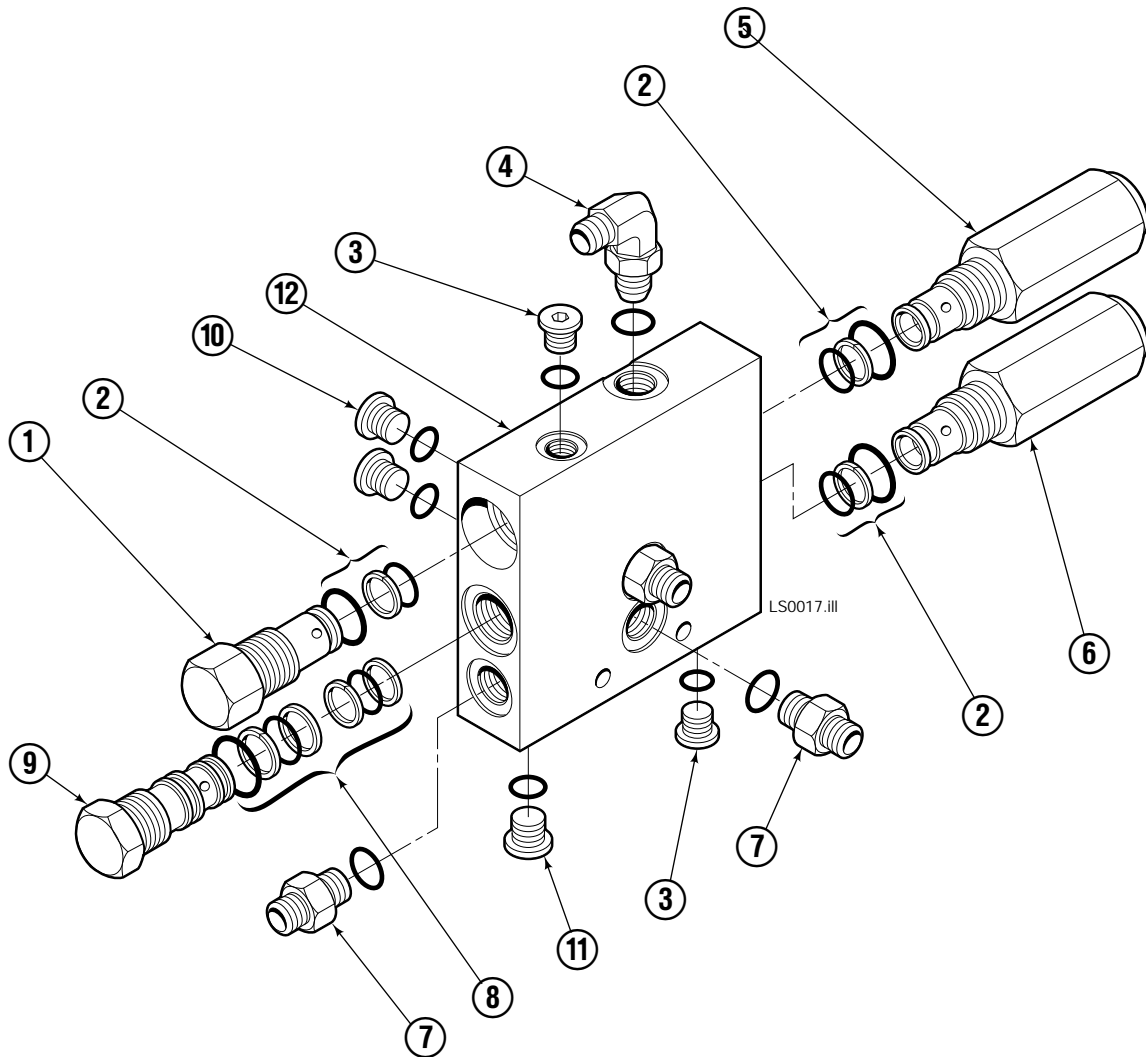

OR

Write: Cascade Corporation, P.O. Box 20187, Portland, OR 97220

Decals

Load Stabilizer

Frame Group

LS0011.iii

Frame Group

35E			
REF	QTY	PART NO.	DESCRIPTION
1	3	206478	Capscrew, M10x1.5x30-10,9
2	9	201570	Washer
3	2	201956	Shim
4	1	201976	Cylinder Clevis
5	4	678990	Nut
6	2	211250	Capscrew
7	1	206501	Frame – 45"-84" Opening Range
8	1	3018200	◆ Cylinder
9	2	601676	Fitting, 6-6
10	1	2645	Fitting, 6
11	1	611329	Fitting, 6-6
12	1	675058	Hose – 42"-84" Opening Range
13	2	2680	Fitting, 6-6
14	1	206880	Hose
15	2	689997	Capscrew, M16x2x45-8.8
16	2	667225	Washer
17	1	201568	Capscrew
18	1	680253	Lockwasher, M8
19	1	205349	Washer
20	1	202049	Lower Hook
21	1	767414	Nut, M8
22	8	209684	Capscrew, M10x1.5x55-10,9
23	2	768795	Capscrew
24	1	202047	■ Valve Assembly
25	4	766154	Capscrew
26	4	211179	Washer
27	2	3018202	Backrest
28	2	668910	Bearing
29	2	668911	Bearing
30	2	202055	Arm Bar – 42"-84" Opening Range

◆ See Cylinder page for parts breakdown.

■ See Valve page for parts breakdown.

Reference: Frame Group 206501, Common Parts 201962,
Hydraulic Group 3018199.

Load Stabilizer Cylinder

35E

REF	QTY	PART NO.	DESCRIPTION
		3018200	Cylinder Assembly
1	1	562298	Shell
2	1	562299	Rod
3	1	3018201	Spacer
4	1	667623	Nut
5	1	557598	■ Piston Seal
6	1	559702	Piston
7	1	2716	■ O-Ring
8	1	2722	■ O-Ring
9	1	615126	■ Back-Up Ring
10	1	663728	■ Rod Seal
11	1	562300	Retainer
12	1	626468	■ Wiper
		562447	Service Kit

■ Included in Service Kit 562447.
Reference: S-3764, S-6062.

Valve Assembly

35E

REF	QTY	PART NO.	DESCRIPTION
		202047	Valve Assembly
1	1	682168	Valve Cartridge
2	3	682170	Service Kit
3	2	663694	Plug, 3
4	1	601676	Fitting, 6-6
5	1	201566	Valve Cartridge - Adjustable Relief
6	1	201565	Valve Cartridge - Fixed Relief
7	3	604511	Fitting, 6-6
8	1	204424	Service Kit
9	1	201564	Valve Cartridge - P. O. Check
10	2	604510	Plug, 6
11	1	609234	Plug, 4
12	1	202125	Valve Body