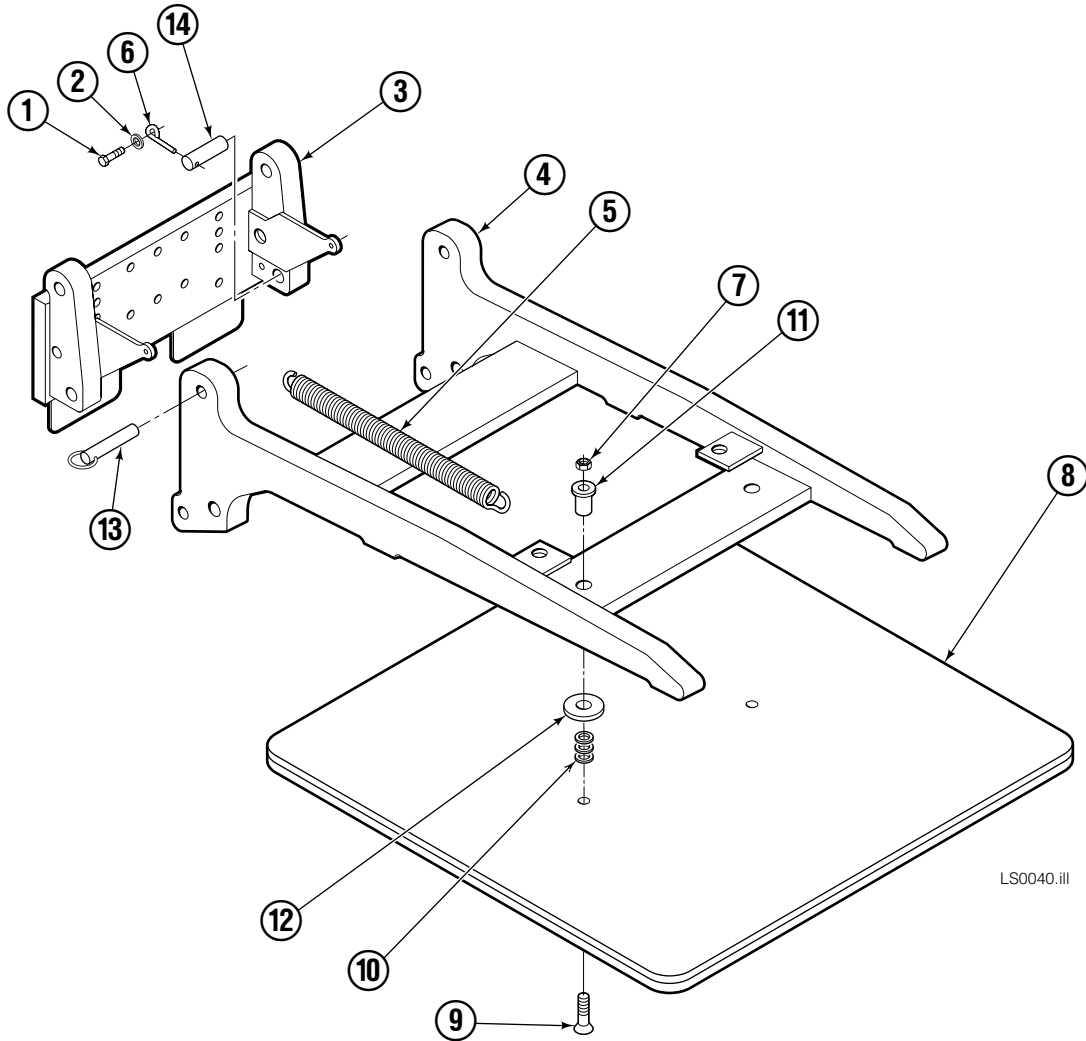

◆ See Cylinder page for parts breakdown.

■ See Valve page for parts breakdown.

Reference: Frame Group 206501, Common Parts 201962,
Hydraulic Group 3018199.

Load Stabilizer Cylinder

35E

REF	QTY	PART NO.	DESCRIPTION
		3018200	Cylinder Assembly
1	1	562298	Shell
2	1	562299	Rod
3	1	3018201	Spacer
4	1	667623	Nut
5	1	557598	■ Piston Seal
6	1	559702	Piston
7	1	2716	■ O-Ring
8	1	2722	■ O-Ring
9	1	615126	■ Back-Up Ring
10	1	663728	■ Rod Seal
11	1	562300	Retainer
12	1	626468	■ Wiper
		562447	Service Kit

■ Included in Service Kit 562447.
Reference: S-3764, S-6062.

Valve Assembly

35E

REF	QTY	PART NO.	DESCRIPTION
		202047	Valve Assembly
1	1	682168	Valve Cartridge
2	3	682170	Service Kit
3	2	663694	Plug, 3
4	1	601676	Fitting, 6-6
5	1	201566	Valve Cartridge - Adjustable Relief
6	1	201565	Valve Cartridge - Fixed Relief
7	3	604511	Fitting, 6-6
8	1	204424	Service Kit
9	1	201564	Valve Cartridge - P. O. Check
10	2	604510	Plug, 6
11	1	609234	Plug, 4
12	1	202125	Valve Body

Fold Down Arm Group

LS0040.iii

35E			
REF	QTY	PART NO.	DESCRIPTION
		202337	Arm Group
1	2	695661	Capscrew, M8 x 14
2	2	6229	Nut, M8
3	1	201992	Carrier
4	1	202256	Arm
5	2	201965	Spring
6	2	682999	Eye Pin
7	2	205979	Nut, M12 ▲
8	1	3018172	Contact Pad, 36 in. x 36 in.
9	2	768709	Capscrew ▲
10	6	202251	Washer, M12 ▲
11	2	205976	Sleeve ▲
12	2	202145	Washer, Rubber ▲
13	2	201966	Pin
14	2	205822	Clevis Pin
		205980	Service Kit