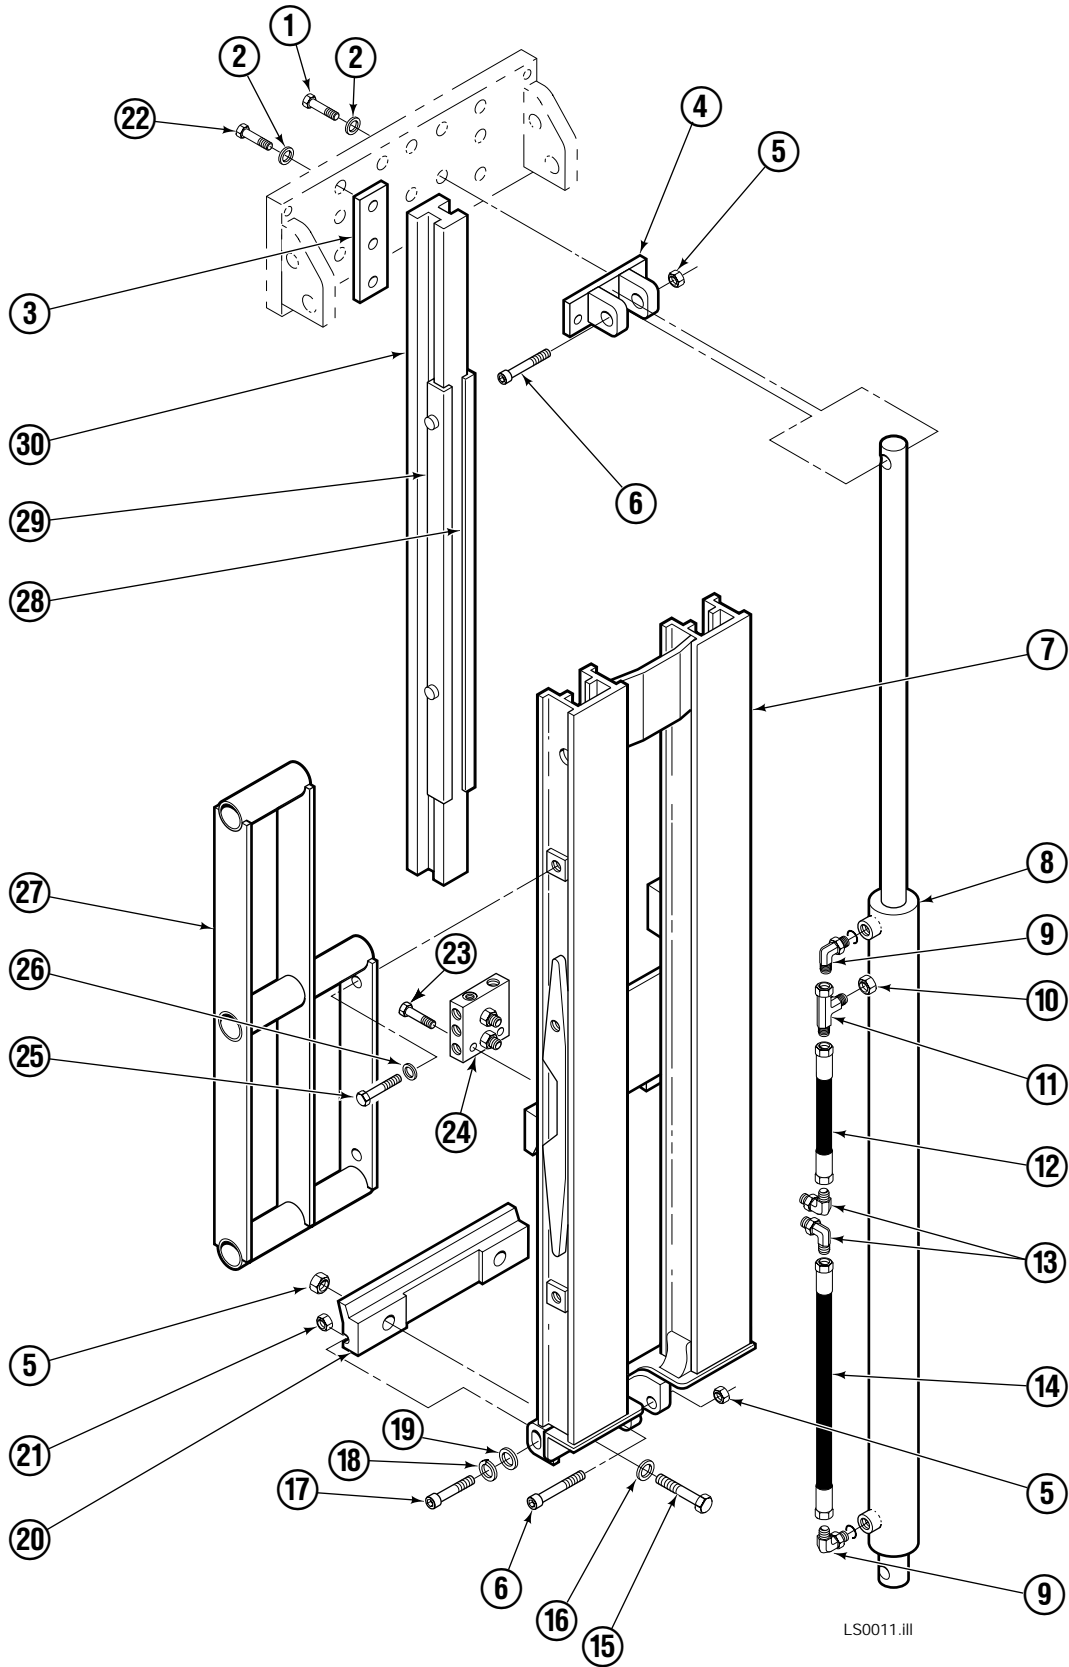

OR

Write: Cascade Corporation, P.O. Box 20187, Portland, OR 97220

Decals

Load Stabilizer

Frame Group

LS0011.iii

Frame Group

35E			
REF	QTY	PART NO.	DESCRIPTION
1	3	206478	Capscrew, M10x1.5x30-10,9
2	9	201570	Washer
3	2	201956	Shim
4	1	201976	Cylinder Clevis
5	4	678990	Nut
6	2	211250	Capscrew
7	1	206501	Frame – 45"-84" Opening Range
8	1	3018200	◆ Cylinder
9	2	601676	Fitting, 6-6
10	1	2645	Fitting, 6
11	1	611329	Fitting, 6-6
12	1	675058	Hose – 42"-84" Opening Range
13	2	2680	Fitting, 6-6
14	1	206880	Hose
15	2	689997	Capscrew, M16x2x45-8.8
16	2	667225	Washer
17	1	201568	Capscrew
18	1	680253	Lockwasher, M8
19	1	205349	Washer
20	1	202049	Lower Hook
21	1	767414	Nut, M8
22	8	209684	Capscrew, M10x1.5x55-10,9
23	2	768795	Capscrew
24	1	202047	■ Valve Assembly
25	4	766154	Capscrew
26	4	211179	Washer
27	2	3018202	Backrest
28	2	668910	Bearing
29	2	668911	Bearing
30	2	202055	Arm Bar – 42"-84" Opening Range

◆ See Cylinder page for parts breakdown.

■ See Valve page for parts breakdown.

Reference: Frame Group 206501, Common Parts 201962,
Hydraulic Group 3018199.

Load Stabilizer Cylinder

35E

REF	QTY	PART NO.	DESCRIPTION
		3018200	Cylinder Assembly
1	1	562298	Shell
2	1	562299	Rod
3	1	3018201	Spacer
4	1	667623	Nut
5	1	557598	■ Piston Seal
6	1	559702	Piston
7	1	2716	■ O-Ring
8	1	2722	■ O-Ring
9	1	615126	■ Back-Up Ring
10	1	663728	■ Rod Seal
11	1	562300	Retainer
12	1	626468	■ Wiper
		562447	Service Kit

■ Included in Service Kit 562447.
Reference: S-3764, S-6062.

Valve Assembly

35E

REF	QTY	PART NO.	DESCRIPTION
		202047	Valve Assembly
1	1	682168	Valve Cartridge
2	3	682170	Service Kit
3	2	663694	Plug, 3
4	1	601676	Fitting, 6-6
5	1	201566	Valve Cartridge - Adjustable Relief
6	1	201565	Valve Cartridge - Fixed Relief
7	3	604511	Fitting, 6-6
8	1	204424	Service Kit
9	1	201564	Valve Cartridge - P. O. Check
10	2	604510	Plug, 6
11	1	609234	Plug, 4
12	1	202125	Valve Body