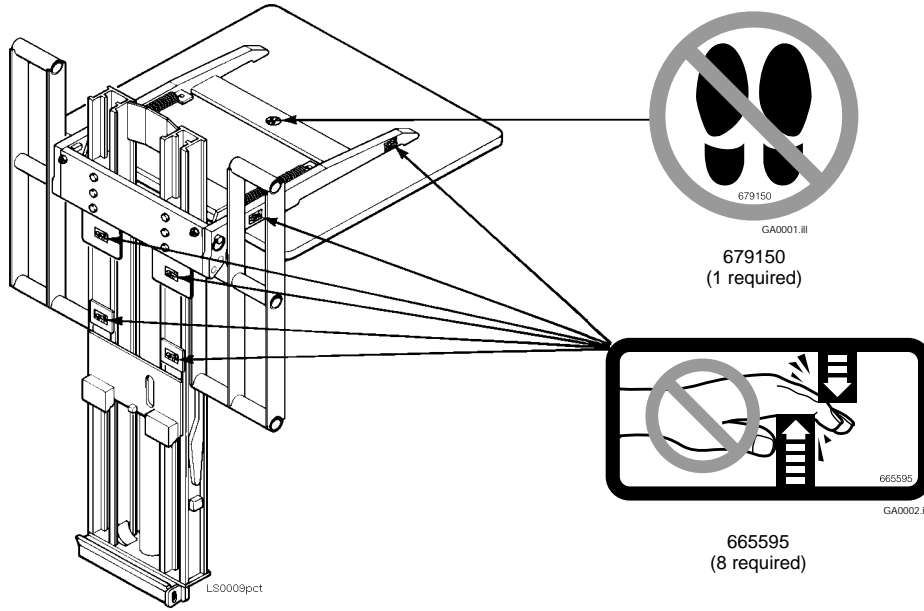

Parts Manual

Model _____ **Load Stabilizer**

Serial Number _____ **35E-LSB-107**

cascade[®]

For Technical Assistance call: 800-227-2233, Fax: 888-329-8207

To Order Parts call: 888-227-2233, Fax: 888-329-0234

OR

Write: Cascade Corporation, P.O. Box 20187, Portland, OR 97220

Decals

Load Stabilizer

Frame Group

LS0011.iii

Frame Group

35E			
REF	QTY	PART NO.	DESCRIPTION
1	3	206478	Capscrew, M10x1.5x30-10,9
2	9	201570	Washer
3	2	201956	Shim
4	1	201976	Cylinder Clevis
5	4	678990	Nut
6	2	211250	Capscrew
7	1	206501	Frame – 45"-84" Opening Range
8	1	3018200	◆ Cylinder
9	2	601676	Fitting, 6-6
10	1	2645	Fitting, 6
11	1	611329	Fitting, 6-6
12	1	675058	Hose – 42"-84" Opening Range
13	2	2680	Fitting, 6-6
14	1	206880	Hose
15	2	689997	Capscrew, M16x2x45-8.8
16	2	667225	Washer
17	1	201568	Capscrew
18	1	680253	Lockwasher, M8
19	1	205349	Washer
20	1	202049	Lower Hook
21	1	767414	Nut, M8
22	8	209684	Capscrew, M10x1.5x55-10,9
23	2	768795	Capscrew
24	1	202047	■ Valve Assembly
25	4	766154	Capscrew
26	4	211179	Washer
27	2	3018202	Backrest
28	2	668910	Bearing
29	2	668911	Bearing
30	2	202055	Arm Bar – 42"-84" Opening Range

◆ See Cylinder page for parts breakdown.

■ See Valve page for parts breakdown.

Reference: Frame Group 206501, Common Parts 201962,
Hydraulic Group 3018199.

Load Stabilizer Cylinder

35E

REF	QTY	PART NO.	DESCRIPTION
		3018200	Cylinder Assembly
1	1	562298	Shell
2	1	562299	Rod
3	1	3018201	Spacer
4	1	667623	Nut
5	1	557598	■ Piston Seal
6	1	559702	Piston
7	1	2716	■ O-Ring
8	1	2722	■ O-Ring
9	1	615126	■ Back-Up Ring
10	1	663728	■ Rod Seal
11	1	562300	Retainer
12	1	626468	■ Wiper
		562447	Service Kit