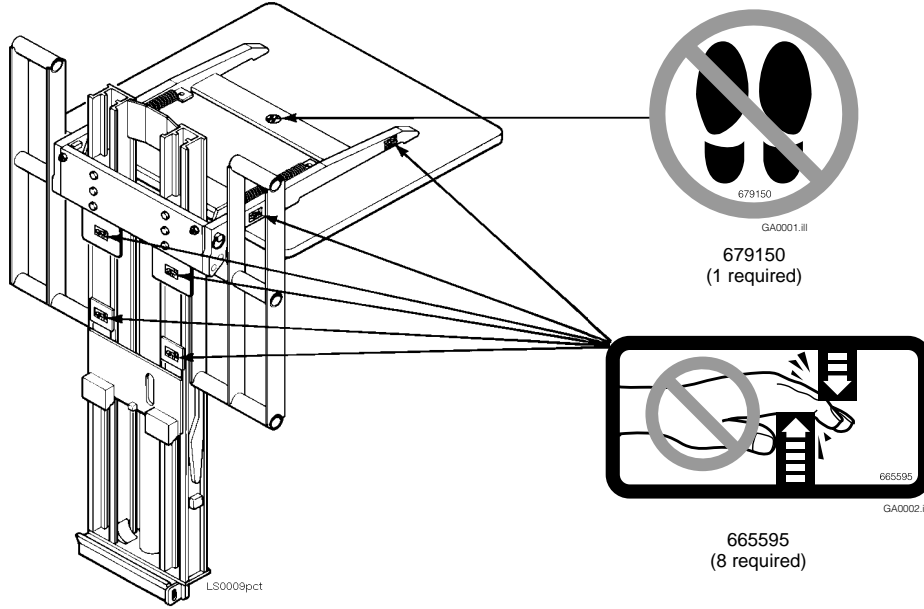

Internet: www.cascorp.com

Decals

Load Stabilizer

Frame Group

LS0011.iii

Frame Group

35E			
REF	QTY	PART NO.	DESCRIPTION
1	3	206478	Capscrew, M10x1.5x30-10,9
2	9	201570	Washer
3	2	201956	Shim
4	1	201976	Cylinder Clevis
5	4	678990	Nut
6	2	211250	Capscrew
7	1	206501	Frame – 45"-84" Opening Range
8	1	◆ 582490	Cylinder – 42"-84" Opening Range
9	2	601676	Fitting, 6-6
10	1	2645	Fitting, 6
11	1	611329	Fitting, 6-6
12	1	675058	Hose – 42"-84" Opening Range
13	2	2680	Fitting, 6-6
14	1	206880	Hose
15	2	689997	Capscrew, M16x2x45-8.8
16	2	667225	Washer
17	1	201568	Capscrew
18	1	680253	Lockwasher, M8
19	1	205349	Washer
20	1	202049	Lower Hook
21	1	767414	Nut, M8
22	8	209684	Capscrew, M10x1.5x55-10,9
23	2	768795	Capscrew
24	1	■ 202047	Valve Assembly
25	4	766154	Capscrew
26	4	211179	Washer
27	2	363078	Backrest – 45"-84" Opening Range
28	2	668910	Bearing
29	2	668911	Bearing
30	2	202055	Arm Bar – 42"-84" Opening Range

◆ See Cylinder page for parts breakdown.

■ See Valve page for parts breakdown.

Reference: Frame Group 206501, Common Parts 201962,
Hydraulic Group 202324, Backrest Group 363077.

Load Stabilizer Cylinder

35E			
REF	QTY	PART NO.	DESCRIPTION
		582490	Cylinder Assembly
1	1	562298	Shell
2	1	562299	Rod
3	1	-	Spacer
4	1	667623	Nut
5	1	■ 557598	Piston Seal
6	1	559702	Piston
7	1	■ 2716	O-Ring
8	1	■ 2722	O-Ring
9	1	■ 615126	Back-Up Ring
10	1	■ 663728	Rod Seal
11	1	562300	Retainer
12	1	■ 626468	Wiper
		562447	Service Kit