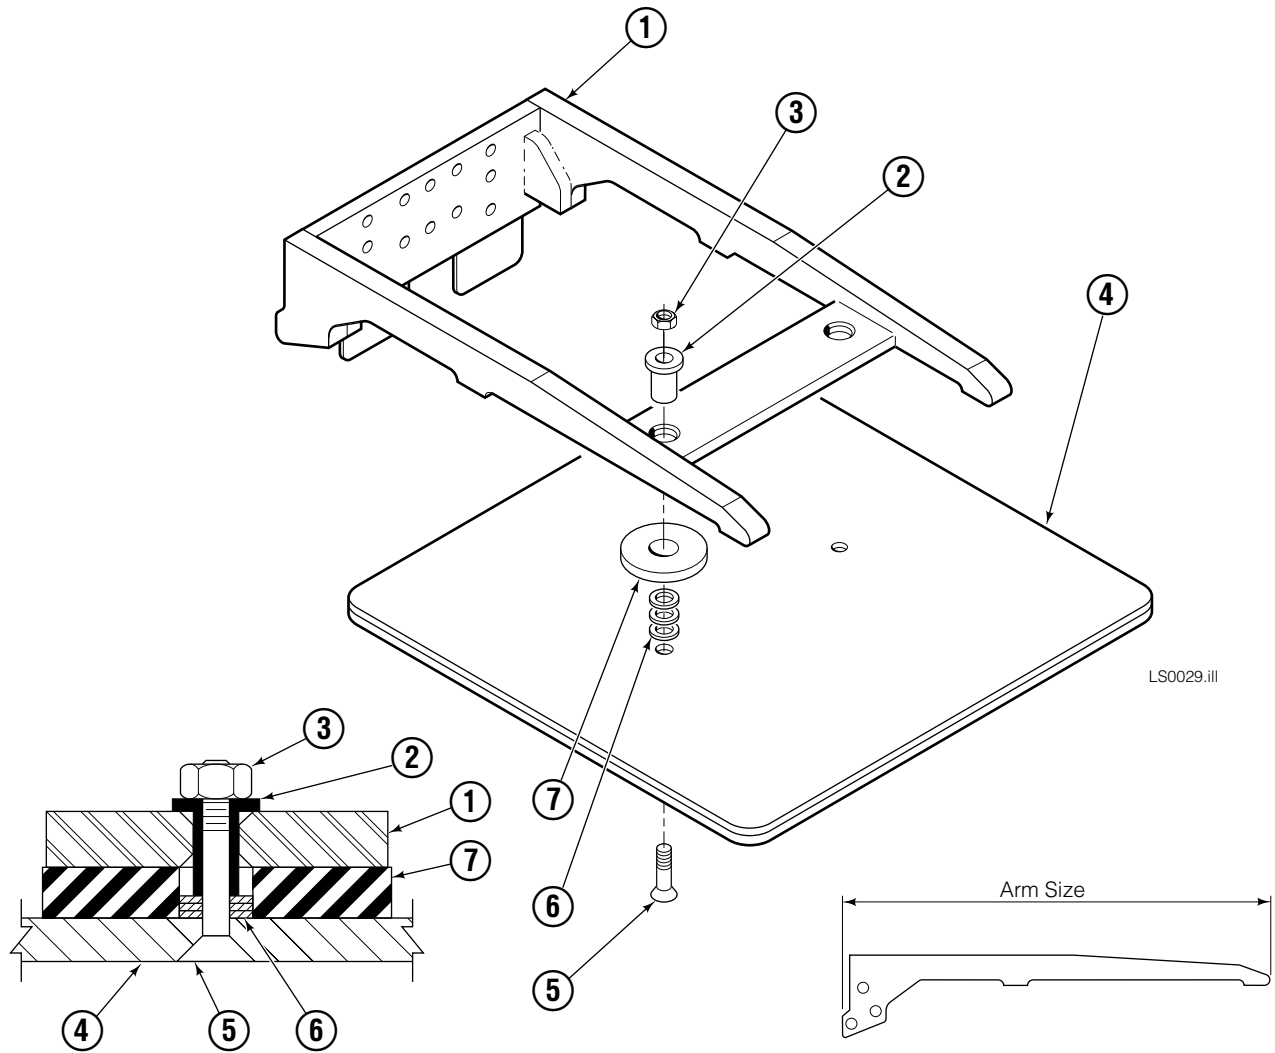

◆ See Cylinder page for parts breakdown.

■ See Valve page for parts breakdown.

Reference: Frame Group 206501, Common Parts 201962,
Hydraulic Group 202324, Backrest Group 363077.

Load Stabilizer Cylinder

35E			
REF	QTY	PART NO.	DESCRIPTION
		582490	Cylinder Assembly
1	1	562298	Shell
2	1	562299	Rod
3	1	-	Spacer
4	1	667623	Nut
5	1	■ 557598	Piston Seal
6	1	559702	Piston
7	1	■ 2716	O-Ring
8	1	■ 2722	O-Ring
9	1	■ 615126	Back-Up Ring
10	1	■ 663728	Rod Seal
11	1	562300	Retainer
12	1	■ 626468	Wiper
		562447	Service Kit

■ Included in Service Kit 562447.

Valve Assembly

35E

REF	QTY	PART NO.	DESCRIPTION
		202047	Valve Assembly
1	1	682168	Valve Cartridge
2	3	682170	Service Kit
3	2	663694	Plug, 3
4	1	601676	Fitting, 6-6
5	1	201566	Valve Cartridge - Adjustable Relief
6	1	201565	Valve Cartridge - Fixed Relief
7	3	604511	Fitting, 6-6
8	1	204424	Service Kit
9	1	201564	Valve Cartridge - P. O. Check
10	2	604510	Plug, 6
11	1	609234	Plug, 4
12	1	202125	Valve Body

Arm Group

LS0029.ill

35E			
REF	QTY	PART NO.	DESCRIPTION
1	1	202061	Arm
2	2	205976	Sleeve ▲
3	2	205979	Nut, M12 ▲
4	1	202260	Contact Pad, 30 in. x 30 in.
5	2	768709	Capscrew ▲
6	6	202251	Washer, M12 ▲
7	2	202145	Washer, Rubber ▲
		205980	Service Kit