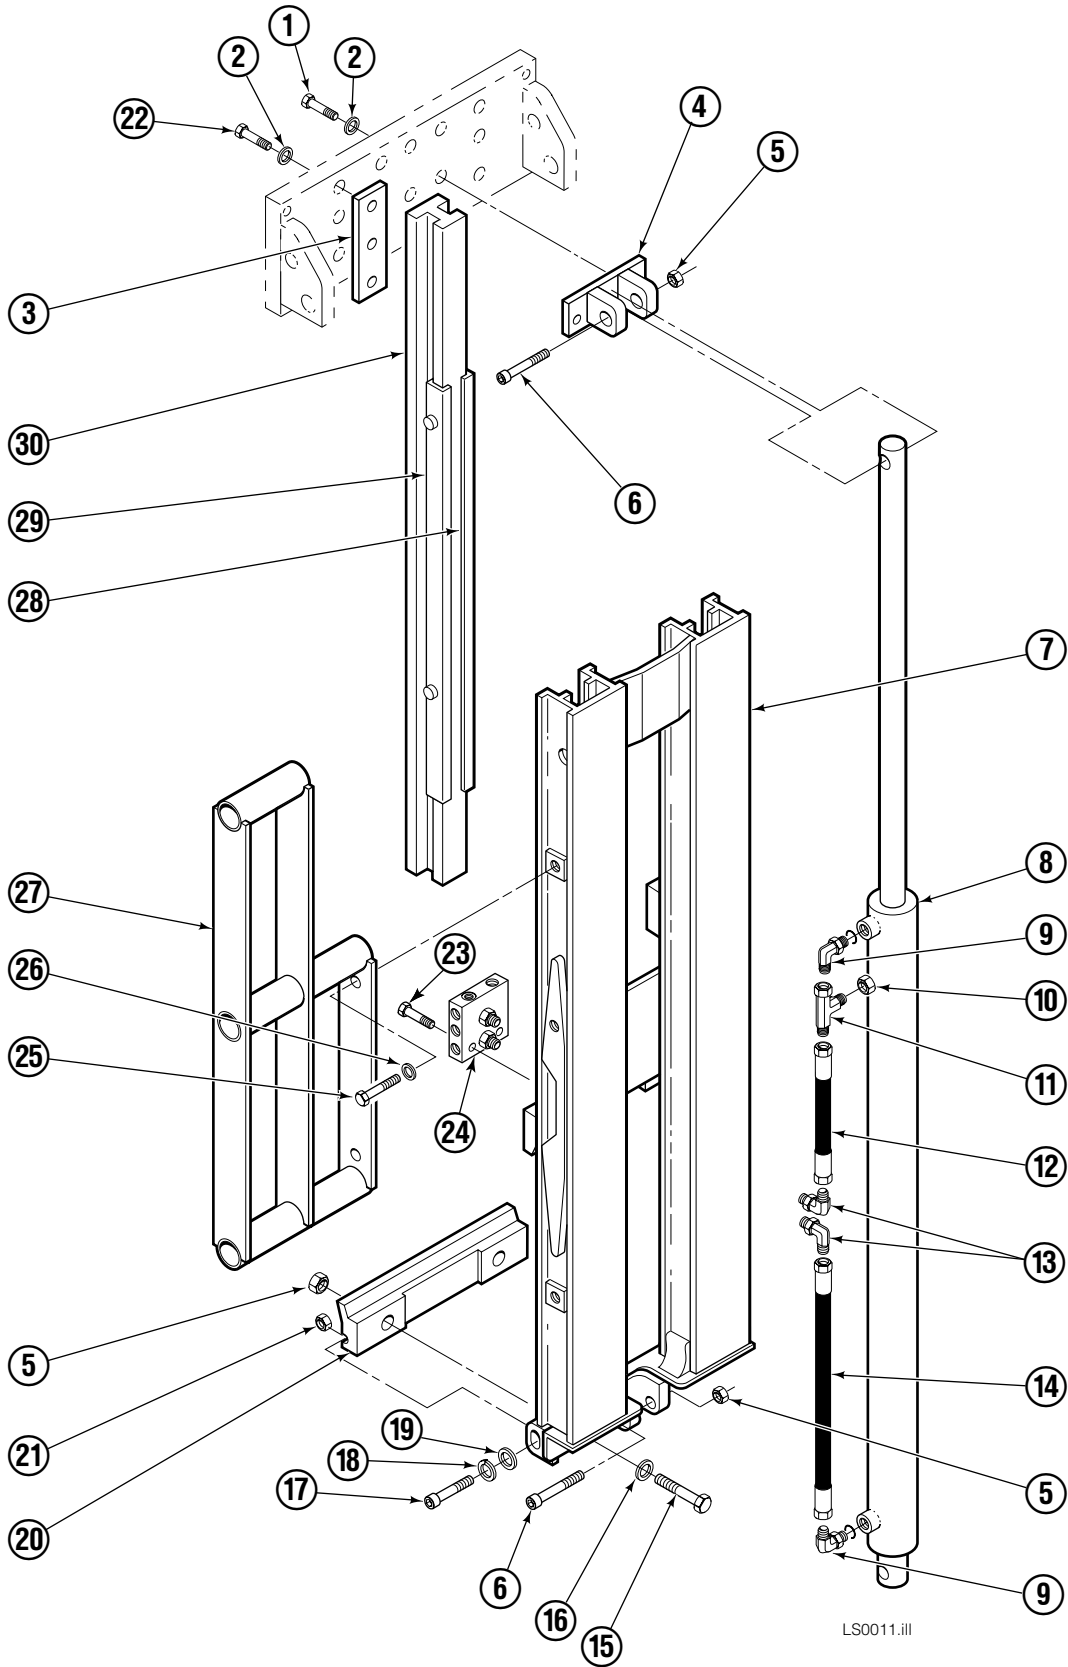

Internet: www.cascorp.com

Decals

Load Stabilizer

Frame Group

LS0011.iii

Frame Group

35E			
REF	QTY	PART NO.	DESCRIPTION
1	3	206478	Capscrew, M10x1.5x30-10,9
2	9	201570	Washer
3	2	201956	Shim
4	1	201976	Cylinder Clevis
5	4	678990	Nut
6	2	211250	Capscrew
7	1	206501	Frame – 45"-84" Opening Range
8	1	◆ 582490	Cylinder – 42"-84" Opening Range
9	2	601676	Fitting, 6-6
10	1	2645	Fitting, 6
11	1	611329	Fitting, 6-6
12	1	675058	Hose – 42"-84" Opening Range
13	2	2680	Fitting, 6-6
14	1	206880	Hose
15	2	689997	Capscrew, M16x2x45-8.8
16	2	667225	Washer
17	1	201568	Capscrew
18	1	680253	Lockwasher, M8
19	1	205349	Washer
20	1	202049	Lower Hook
21	1	767414	Nut, M8
22	8	209684	Capscrew, M10x1.5x55-10,9
23	2	768795	Capscrew
24	1	■ 202047	Valve Assembly
25	4	766154	Capscrew
26	4	211179	Washer
27	2	363078	Backrest – 45"-84" Opening Range
28	2	668910	Bearing
29	2	668911	Bearing
30	2	202055	Arm Bar – 42"-84" Opening Range

◆ See Cylinder page for parts breakdown.

■ See Valve page for parts breakdown.

Reference: Frame Group 206501, Common Parts 201962,
Hydraulic Group 202324, Backrest Group 363077.

Load Stabilizer Cylinder

35E			
REF	QTY	PART NO.	DESCRIPTION
		582490	Cylinder Assembly
1	1	562298	Shell
2	1	562299	Rod
3	1	-	Spacer
4	1	667623	Nut
5	1	■ 557598	Piston Seal
6	1	559702	Piston
7	1	■ 2716	O-Ring
8	1	■ 2722	O-Ring
9	1	■ 615126	Back-Up Ring
10	1	■ 663728	Rod Seal
11	1	562300	Retainer
12	1	■ 626468	Wiper
		562447	Service Kit

■ Included in Service Kit 562447.

Valve Assembly

35E

REF	QTY	PART NO.	DESCRIPTION
		202047	Valve Assembly
1	1	682168	Valve Cartridge
2	3	682170	Service Kit
3	2	663694	Plug, 3
4	1	601676	Fitting, 6-6
5	1	201566	Valve Cartridge - Adjustable Relief
6	1	201565	Valve Cartridge - Fixed Relief
7	3	604511	Fitting, 6-6
8	1	204424	Service Kit
9	1	201564	Valve Cartridge - P. O. Check
10	2	604510	Plug, 6
11	1	609234	Plug, 4
12	1	202125	Valve Body