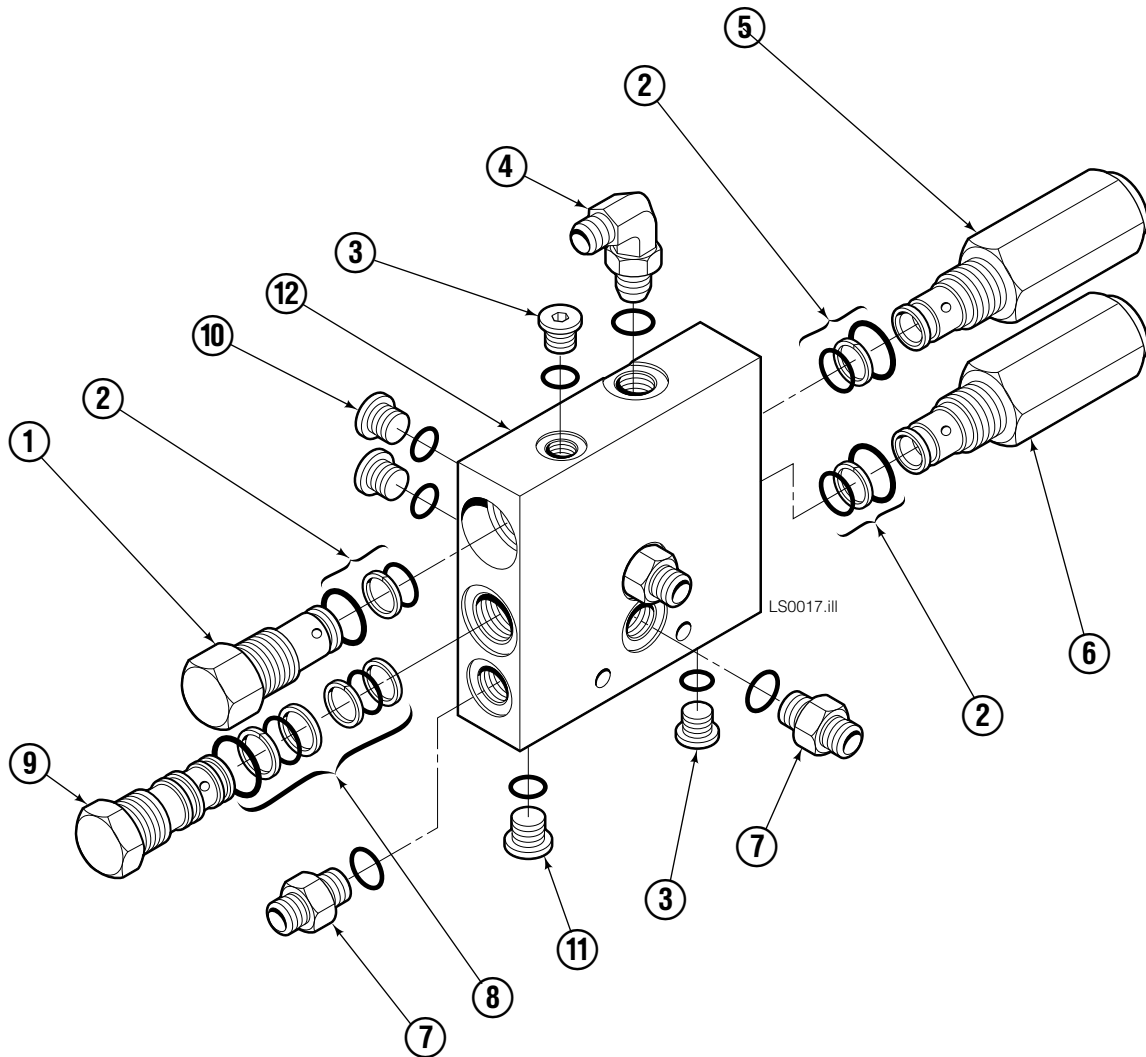

Internet: www.cascorp.com

Decals

Load Stabilizer

Frame Group

LS0011.iii

Frame Group

35E			
REF	QTY	PART NO.	DESCRIPTION
1	3	206478	Capscrew, M10x1.5x30-10,9
2	9	201570	Washer
3	2	201956	Shim
4	1	201976	Cylinder Clevis
5	4	678990	Nut
6	2	211250	Capscrew
7	1	206501	Frame – 45"-84" Opening Range
8	1	◆ 582490	Cylinder – 42"-84" Opening Range
9	2	601676	Fitting, 6-6
10	1	2645	Fitting, 6
11	1	611329	Fitting, 6-6
12	1	675058	Hose – 42"-84" Opening Range
13	2	2680	Fitting, 6-6
14	1	206880	Hose
15	2	689997	Capscrew, M16x2x45-8.8
16	2	667225	Washer
17	1	201568	Capscrew
18	1	680253	Lockwasher, M8
19	1	205349	Washer
20	1	202049	Lower Hook
21	1	767414	Nut, M8
22	8	209684	Capscrew, M10x1.5x55-10,9
23	2	768795	Capscrew
24	1	■ 202047	Valve Assembly
25	4	766154	Capscrew
26	4	211179	Washer
27	2	363078	Backrest – 45"-84" Opening Range
28	2	668910	Bearing
29	2	668911	Bearing
30	2	202055	Arm Bar – 42"-84" Opening Range

◆ See Cylinder page for parts breakdown.

■ See Valve page for parts breakdown.

Reference: Frame Group 206501, Common Parts 201962,
Hydraulic Group 202324, Backrest Group 363077.

Load Stabilizer Cylinder

35E			
REF	QTY	PART NO.	DESCRIPTION
		582490	Cylinder Assembly
1	1	562298	Shell
2	1	562299	Rod
3	1	-	Spacer
4	1	667623	Nut
5	1	■ 557598	Piston Seal
6	1	559702	Piston
7	1	■ 2716	O-Ring
8	1	■ 2722	O-Ring
9	1	■ 615126	Back-Up Ring
10	1	■ 663728	Rod Seal
11	1	562300	Retainer
12	1	■ 626468	Wiper
		562447	Service Kit

■ Included in Service Kit 562447.

Valve Assembly

35E

REF	QTY	PART NO.	DESCRIPTION
		202047	Valve Assembly
1	1	682168	Valve Cartridge
2	3	682170	Service Kit
3	2	663694	Plug, 3
4	1	601676	Fitting, 6-6
5	1	201566	Valve Cartridge - Adjustable Relief
6	1	201565	Valve Cartridge - Fixed Relief
7	3	604511	Fitting, 6-6
8	1	204424	Service Kit
9	1	201564	Valve Cartridge - P. O. Check
10	2	604510	Plug, 6
11	1	609234	Plug, 4
12	1	202125	Valve Body