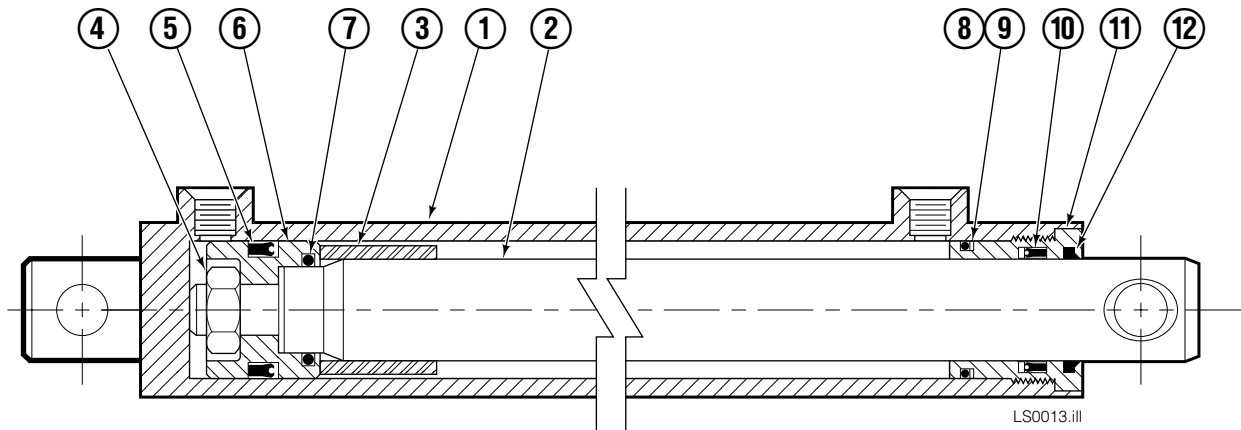

Internet: www.cascorp.com

Decals

Load Stabilizer

Frame Group

LS0011.iii

Frame Group

35E			
REF	QTY	PART NO.	DESCRIPTION
1	3	206478	Capscrew, M10x1.5x30-10,9
2	9	201570	Washer
3	2	201956	Shim
4	1	201976	Cylinder Clevis
5	4	678990	Nut
6	2	211250	Capscrew
7	1	206501	Frame – 45"-84" Opening Range
8	1	◆ 582490	Cylinder – 42"-84" Opening Range
9	2	601676	Fitting, 6-6
10	1	2645	Fitting, 6
11	1	611329	Fitting, 6-6
12	1	675058	Hose – 42"-84" Opening Range
13	2	2680	Fitting, 6-6
14	1	206880	Hose
15	2	689997	Capscrew, M16x2x45-8.8
16	2	667225	Washer
17	1	201568	Capscrew
18	1	680253	Lockwasher, M8
19	1	205349	Washer
20	1	202049	Lower Hook
21	1	767414	Nut, M8
22	8	209684	Capscrew, M10x1.5x55-10,9
23	2	768795	Capscrew
24	1	■ 202047	Valve Assembly
25	4	766154	Capscrew
26	4	211179	Washer
27	2	363078	Backrest – 45"-84" Opening Range
28	2	668910	Bearing
29	2	668911	Bearing
30	2	202055	Arm Bar – 42"-84" Opening Range

◆ See Cylinder page for parts breakdown.

■ See Valve page for parts breakdown.

Reference: Frame Group 206501, Common Parts 201962,
Hydraulic Group 202324, Backrest Group 363077.

Load Stabilizer Cylinder

35E			
REF	QTY	PART NO.	DESCRIPTION
		582490	Cylinder Assembly
1	1	562298	Shell
2	1	562299	Rod
3	1	-	Spacer
4	1	667623	Nut
5	1	■ 557598	Piston Seal
6	1	559702	Piston
7	1	■ 2716	O-Ring
8	1	■ 2722	O-Ring
9	1	■ 615126	Back-Up Ring
10	1	■ 663728	Rod Seal
11	1	562300	Retainer
12	1	■ 626468	Wiper
		562447	Service Kit

Arm Group

LS0029.ill

35E			
REF	QTY	PART NO.	DESCRIPTION
1	1	202061	Arm
2	2	205976	Sleeve ▲
3	2	205979	Nut, M12 ▲
4	1	202260	Contact Pad, 30 in. x 30 in.
5	2	768709	Capscrew ▲
6	6	202251	Washer, M12 ▲
7	2	202145	Washer, Rubber ▲
		205980	Service Kit