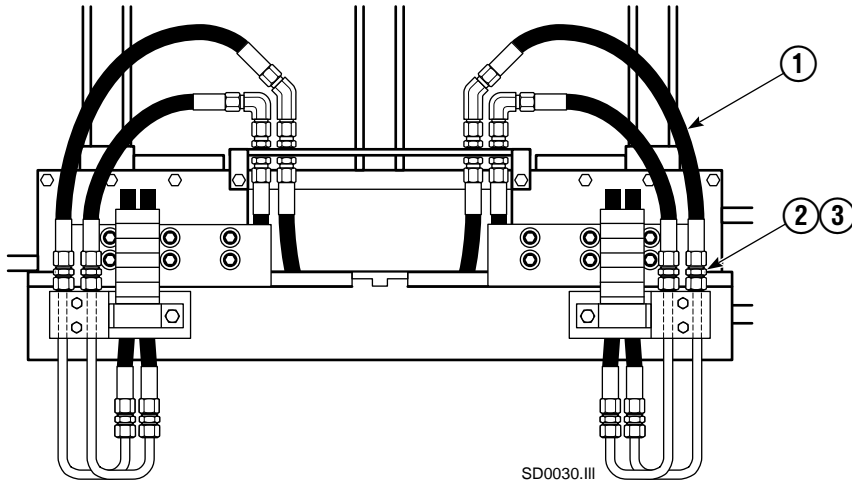

■ Includes items 15-17.

378174 Base Unit Group
378178 Common Parts Group

Arm Group

SD0057.iii

Arm Group

50D			
REF	QTY	PART NO.	DESCRIPTION
		378169	Arm Group
1	2	378170	Arm Bar
2	16	607103	Capscrew, 3/4NCx1.50 GR8
3	1	211272	Roller Assembly R.H.
3	1	211277	Roller Assembly L.H.
■ 4	2	209410	Anchor Plate
■ 5	1	211729	Spring
■ 6	1	211271	Housing
7	4	6455	Washer
8	4	4506	Capscrew
9	4	633801	Capscrew
10	4	6455	Washer
11	4	209654	Bearing
12	2	378173	Arm Bar
■ 13	1	209433	Pin
■ 14	2	674265	Clevis Pin
■ 15	2	6524	Cotter Pin
■ 16	4	209430	Rod-Roller
■ 17	1	209431	Spring Keeper
■ 18	2	211270	Grease Fitting

■ Fork length x backrest height.

Inner Fork Actuator

50D			
REF	QTY	PART NO.	DESCRIPTION
		209662	Actuator Assembly
1	1	206043	Bracket
2	2	206048	Micro Spring
3	2	643339	O-Ring
4	2	643539	Capscrew, .50 x 1.75

Reference: SK-6081.

Installation Kit

REF	QTY	PART NO.	DESCRIPTION
		205854	Installation Kit
1	4	2161	Hose
2	4	2347	Fitting, 6-6
3	4	674294	Fitting, 6-8

Do you have questions you need answered right now? Call your nearest Cascade Parts Department.