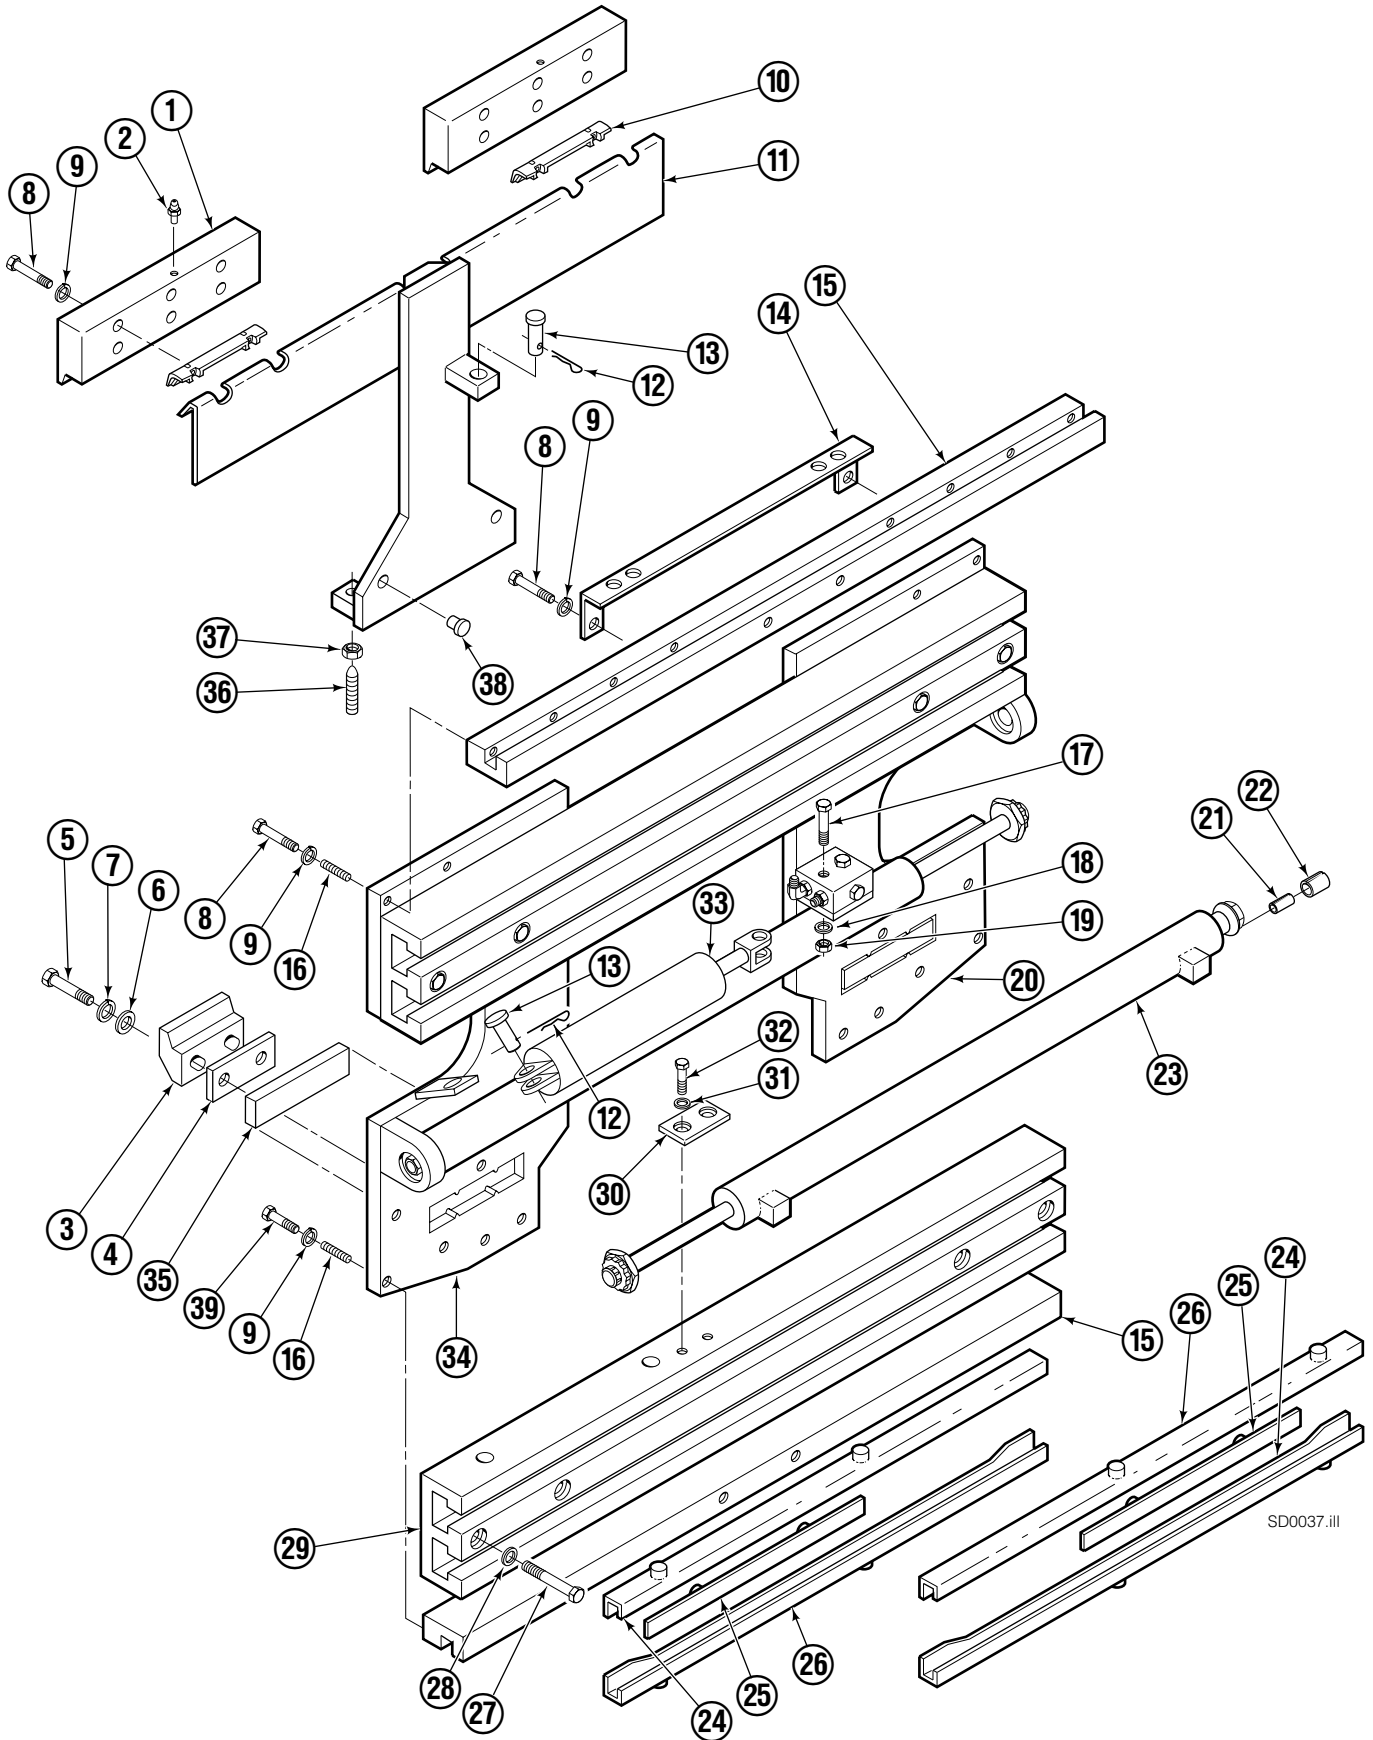

SD0037.III

Base Unit and Mounting ITA Class II

50D							
REF	QTY	PART NO.	DESCRIPTION	REF	QTY	PART NO.	DESCRIPTION
		378174	Base Unit Group	19	2	6097	Nut
		378178	Common Parts Group	20	1	378176	Mounting Plate-LH
		204275	Mounting Group	21	2	7962	Roll Pin
1	2	204211	Upper Hook	22	2	7861	Roll Pin
2	2	7403	Grease Fitting	■23	2	204200	Cylinder
3	2	675968	Lower Hook	24	4	208857	Bearing
4	2	204213	Spacer	25	4	208858	Bearing
5	4	667808	Capscrew, 5/8NCx2.0GR8	26	4	667663	Bearing
6	4	667225	Washer	27	8	667909	Capscrew, 1/2NCx3.0
7	4	6292	Lockwasher	28	8	667910	Washer
8	20	643539	Capscrew, 1/2NCx1.75GR8	29	2	378177	Frame
9	30	6290	Lockwasher, 1/2	30	2	211267	Stop
10	2	671165	Bearing	31	4	6288	Lockwasher, 3/8
11	1	204201	Anchor	32	4	629516	Capscrew, 3/8NCx1.0
12	2	672726	Cotter Pin	◆33	1	675548	Sideshift Cylinder
13	2	678525	Pin	34	1	378175	Mounting Plate-RH
14	1	205227	Bracket	35	2	204212	Lower Bearing
15	2	205222	Channel	36	2	5027	Setscrew
16	4	205324	Spring Pin	37	2	5932	Nut
17	2	3559	Capscrew, 1/4NCx2.0GR5	38	2	200762	Thrust Plug
18	2	6201	Washer, 1/4	39	6	643538	Capscrew, 1/2NCx1.50GR8

■ See Cylinder page for parts breakdown.

◆ See Sideshift Cylinder page for parts breakdown.

Clamp Cylinder

REF	QTY	PART NO.	DESCRIPTION
		204200	Cylinder Assembly
1	2	6510	Cotter Pin ■
2	2	667624	Nut Retainer ■
3	2	667625	Nut ■
4	1	559662	Shell
5	1	602580	Fitting
6	1	559702	Piston
7	1	2716	O-Ring ▲
8	1	557598	Seal ▲
9	1	2722	O-Ring ▲
10	1	615126	Back-Up Ring ▲
11	1	413799	Retainer
12	1	662448	Seal ▲
13	1	636853	Wiper ▲
14	1	667623	Nut
15	1	416991	Rod
16	1	667626	Washer
17	1	—	Spacer
18	1	671047	Seal Loader, Piston ▲
19	1	671051	Seal Loader, Retainer ▲
		560729	Service Kit