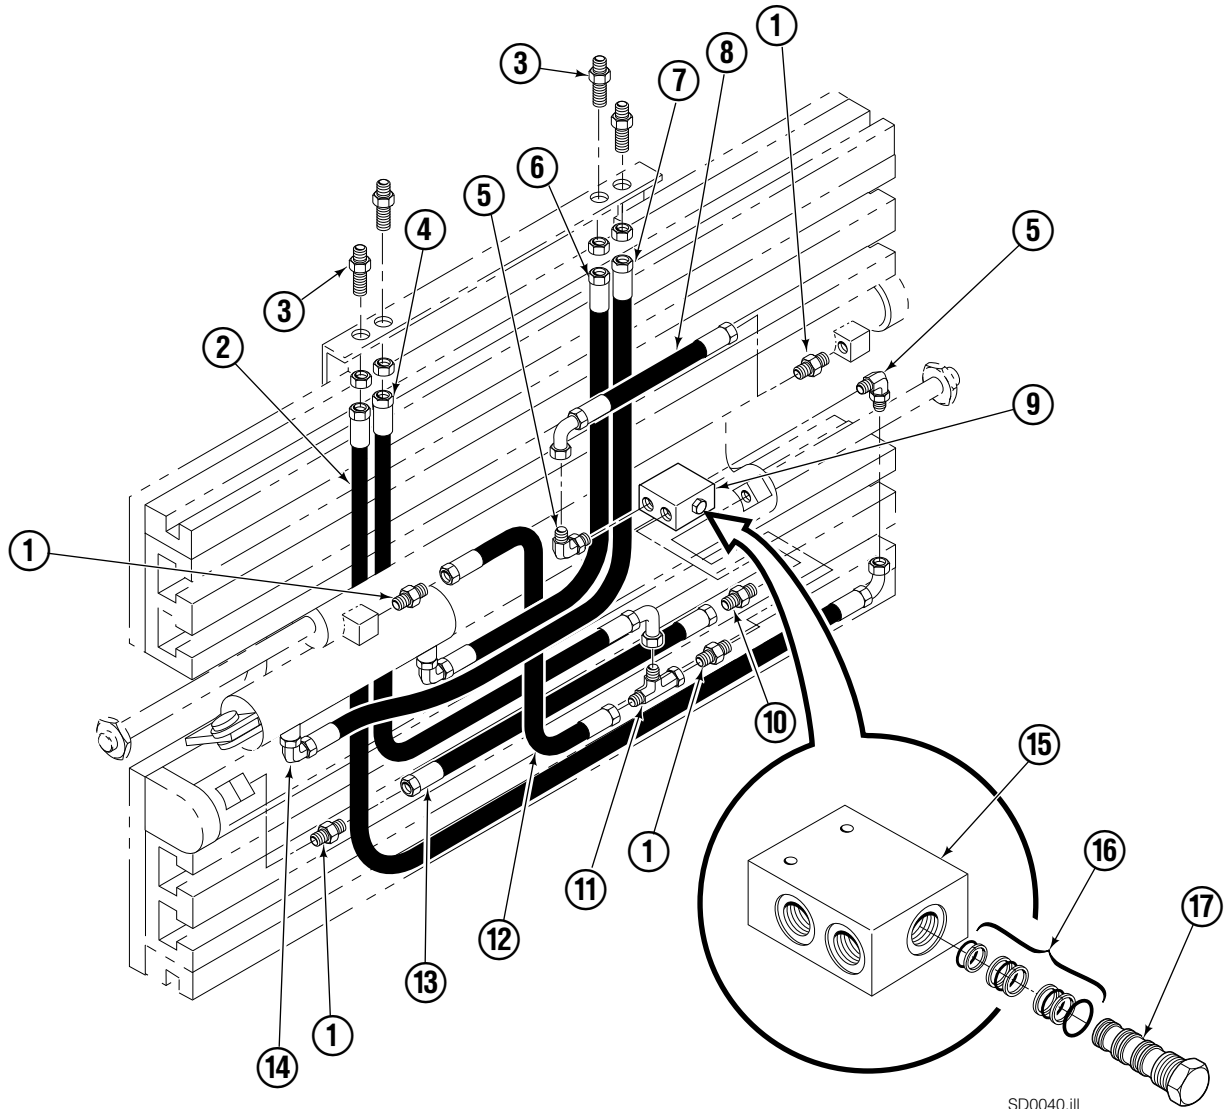

Hydraulics

SD0040.ill

50D			
REF	QTY	PART NO.	DESCRIPTION
1	4	611288	Fitting, 6-8
2	1	205226	Hose
3	4	2375	Fitting, 6-6
4	1	378352	Hose
5	2	601676	Fitting, 6-6
6	1	205224	Hose
7	1	205223	Hose
8	1	673167	Hose
■ 9	1	204223	Valve Assembly
10	2	604511	Fitting, 6-6
11	1	611329	Fitting, 6-6
12	1	688697	Hose
13	1	686472	Hose
14	2	666984	Fitting, 4-6
15	1	204222	Valve Body
16	1	204951	Service Kit
17	1	201527	Valve Cartridge

■ Includes items 15-17.

378174 Base Unit Group
378178 Common Parts Group