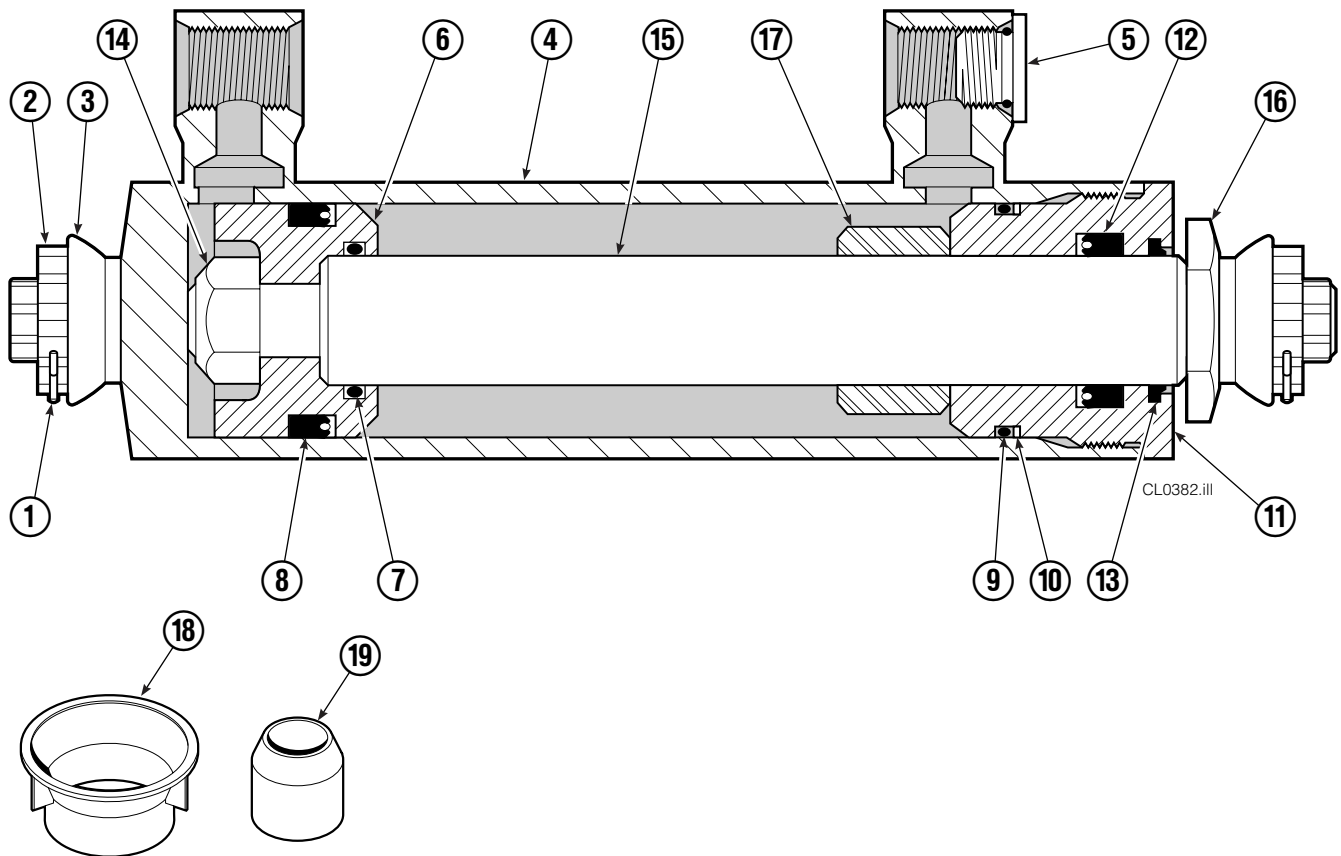

SD0037.III

Base Unit and Mounting ITA Class II

50D							
REF	QTY	PART NO.	DESCRIPTION	REF	QTY	PART NO.	DESCRIPTION
		378174	Base Unit Group	19	2	6097	Nut
		378178	Common Parts Group	20	1	378176	Mounting Plate-LH
		204275	Mounting Group	21	2	7962	Roll Pin
1	2	204211	Upper Hook	22	2	7861	Roll Pin
2	2	7403	Grease Fitting	■23	2	204200	Cylinder
3	2	675968	Lower Hook	24	4	208857	Bearing
4	2	204213	Spacer	25	4	208858	Bearing
5	4	667808	Capscrew, 5/8NCx2.0GR8	26	4	667663	Bearing
6	4	667225	Washer	27	8	667909	Capscrew, 1/2NCx3.0
7	4	6292	Lockwasher	28	8	667910	Washer
8	20	643539	Capscrew, 1/2NCx1.75GR8	29	2	378177	Frame
9	30	6290	Lockwasher, 1/2	30	2	211267	Stop
10	2	671165	Bearing	31	4	6288	Lockwasher, 3/8
11	1	204201	Anchor	32	4	629516	Capscrew, 3/8NCx1.0
12	2	672726	Cotter Pin	◆33	1	675548	Sideshift Cylinder
13	2	678525	Pin	34	1	378175	Mounting Plate-RH
14	1	205227	Bracket	35	2	204212	Lower Bearing
15	2	205222	Channel	36	2	5027	Setscrew
16	4	205324	Spring Pin	37	2	5932	Nut
17	2	3559	Capscrew, 1/4NCx2.0GR5	38	2	200762	Thrust Plug
18	2	6201	Washer, 1/4	39	6	643538	Capscrew, 1/2NCx1.50GR8

■ See Cylinder page for parts breakdown.

◆ See Sideshift Cylinder page for parts breakdown.

Clamp Cylinder

REF	QTY	PART NO.	DESCRIPTION
		204200	Cylinder Assembly
1	2	6510	Cotter Pin ■
2	2	667624	Nut Retainer ■
3	2	667625	Nut ■
4	1	559662	Shell
5	1	602580	Fitting
6	1	559702	Piston
7	1	2716	O-Ring ▲
8	1	557598	Seal ▲
9	1	2722	O-Ring ▲
10	1	615126	Back-Up Ring ▲
11	1	413799	Retainer
12	1	662448	Seal ▲
13	1	636853	Wiper ▲
14	1	667623	Nut
15	1	416991	Rod
16	1	667626	Washer
17	1	—	Spacer
18	1	671047	Seal Loader, Piston ▲
19	1	671051	Seal Loader, Retainer ▲
		560729	Service Kit

■ Fork length x backrest height.

Inner Fork Actuator

50D			
REF	QTY	PART NO.	DESCRIPTION
		209662	Actuator Assembly
1	1	206043	Bracket
2	2	206048	Micro Spring
3	2	643339	O-Ring
4	2	643539	Capscrew, .50 x 1.75