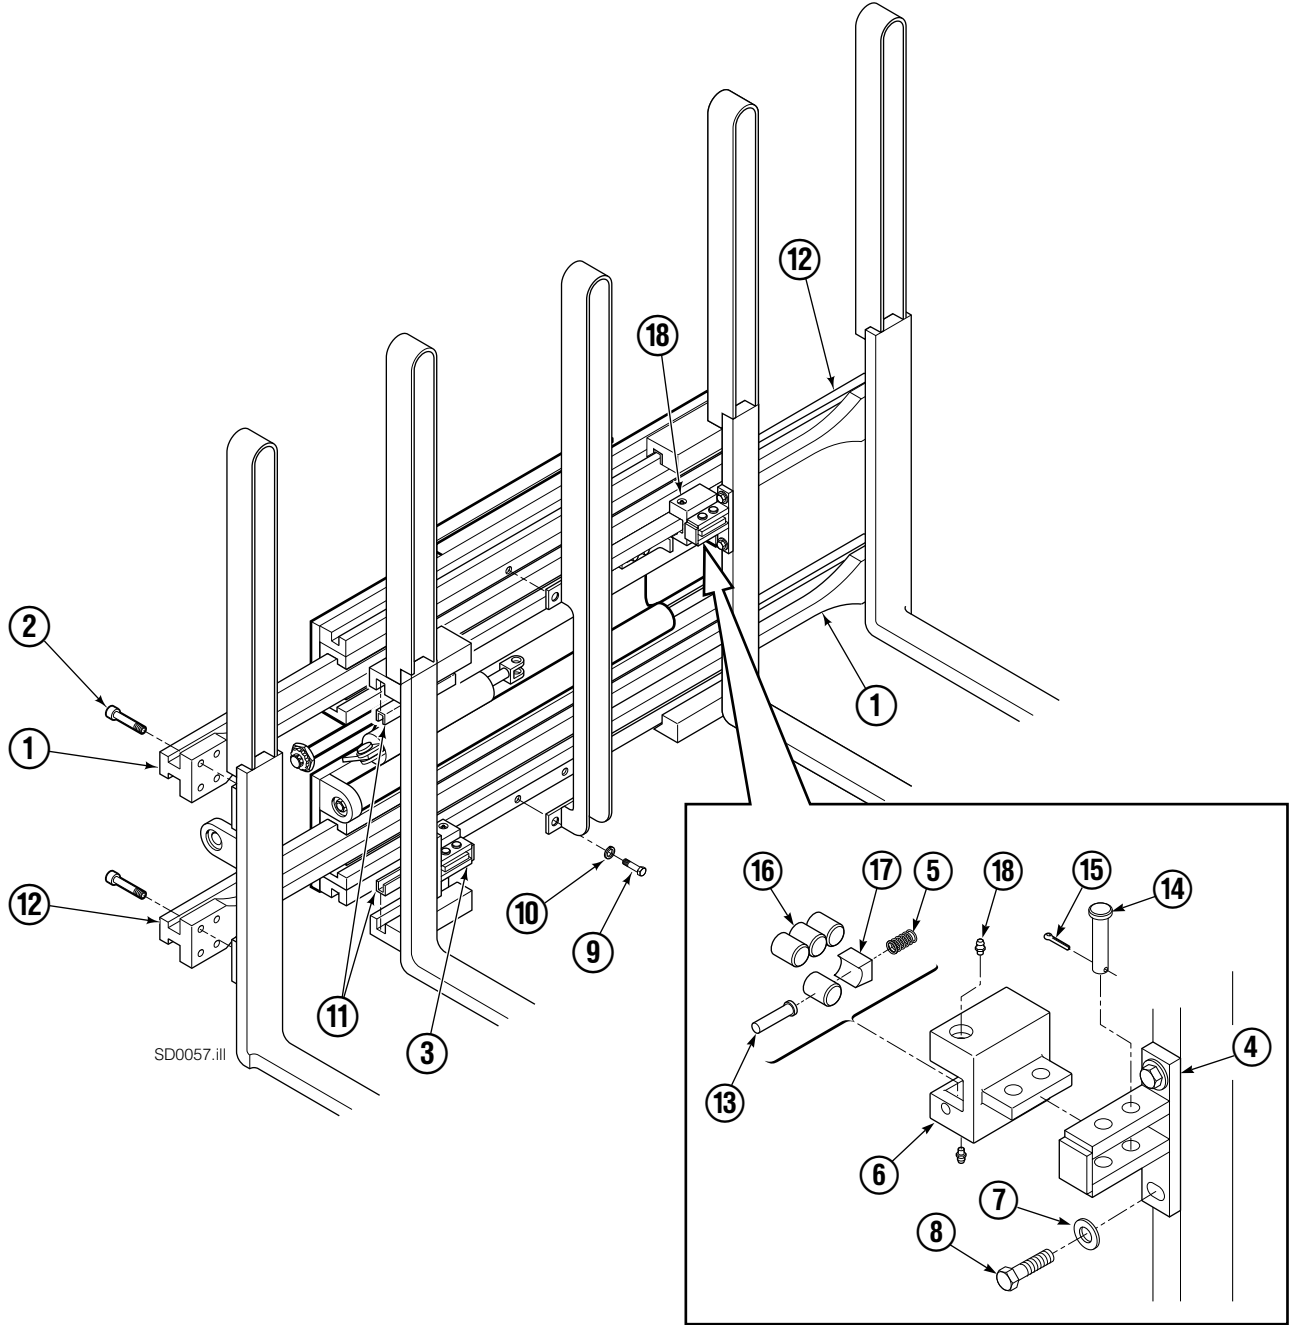

■ Included in Service Kit 553861.

Hydraulics

SD0040.ill

50D			
REF	QTY	PART NO.	DESCRIPTION
1	4	611288	Fitting, 6-8
2	1	205226	Hose
3	4	2375	Fitting, 6-6
4	1	378352	Hose
5	2	601676	Fitting, 6-6
6	1	205224	Hose
7	1	205223	Hose
8	1	673167	Hose
■ 9	1	204223	Valve Assembly
10	2	604511	Fitting, 6-6
11	1	611329	Fitting, 6-6
12	1	688697	Hose
13	1	686472	Hose
14	2	666984	Fitting, 4-6
15	1	204222	Valve Body
16	1	204951	Service Kit
17	1	201527	Valve Cartridge

■ Includes items 15-17.

378174 Base Unit Group
378178 Common Parts Group

Arm Group

SD0057.iii

Arm Group

50D			
REF	QTY	PART NO.	DESCRIPTION
		378169	Arm Group
1	2	378170	Arm Bar
2	16	607103	Capscrew, 3/4NCx1.50 GR8
3	1	211272	Roller Assembly R.H.
3	1	211277	Roller Assembly L.H.
■ 4	2	209410	Anchor Plate
■ 5	1	211729	Spring
■ 6	1	211271	Housing
7	4	6455	Washer
8	4	4506	Capscrew
9	4	633801	Capscrew
10	4	6455	Washer
11	4	209654	Bearing
12	2	378173	Arm Bar
■ 13	1	209433	Pin
■ 14	2	674265	Clevis Pin
■ 15	2	6524	Cotter Pin
■ 16	4	209430	Rod-Roller
■ 17	1	209431	Spring Keeper
■ 18	2	211270	Grease Fitting