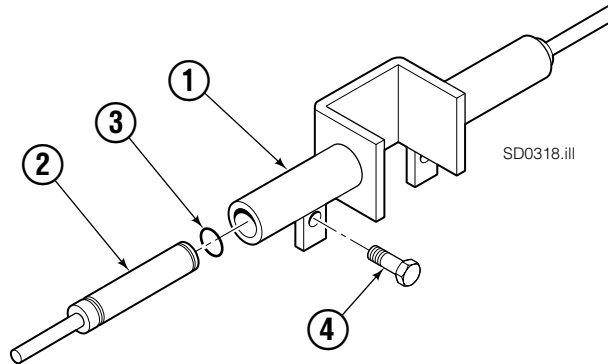

■ Includes items 15-17.

378174 Base Unit Group
378178 Common Parts Group

Arm Group

SD0057.iii

Arm Group

50D			
REF	QTY	PART NO.	DESCRIPTION
		378169	Arm Group
1	2	378170	Arm Bar
2	16	607103	Capscrew, 3/4NCx1.50 GR8
3	1	211272	Roller Assembly R.H.
3	1	211277	Roller Assembly L.H.
■ 4	2	209410	Anchor Plate
■ 5	1	211729	Spring
■ 6	1	211271	Housing
7	4	6455	Washer
8	4	4506	Capscrew
9	4	633801	Capscrew
10	4	6455	Washer
11	4	209654	Bearing
12	2	378173	Arm Bar
■ 13	1	209433	Pin
■ 14	2	674265	Clevis Pin
■ 15	2	6524	Cotter Pin
■ 16	4	209430	Rod-Roller
■ 17	1	209431	Spring Keeper
■ 18	2	211270	Grease Fitting

■ Included in Roller Assembly (Item 3).

Reference:

378174 Base Unit Group

378178 Common Parts Group

Fork and Backrest Group Loop Backrest

SD0039.ill

50D			
REF	QTY	42"x 48"■ PART NO.	DESCRIPTION
		378164	Fork and Backrest Group
1	1	204252	Outer Fork-RH
2	1	378167	Inner Fork-RH
3	1	211262	Center Backrest
4	1	378165	Inner Fork-LH
5	1	204250	Outer Fork-LH

■ Fork length x backrest height.

Inner Fork Actuator

50D			
REF	QTY	PART NO.	DESCRIPTION
		209662	Actuator Assembly
1	1	206043	Bracket
2	2	206048	Micro Spring
3	2	643339	O-Ring
4	2	643539	Capscrew, .50 x 1.75