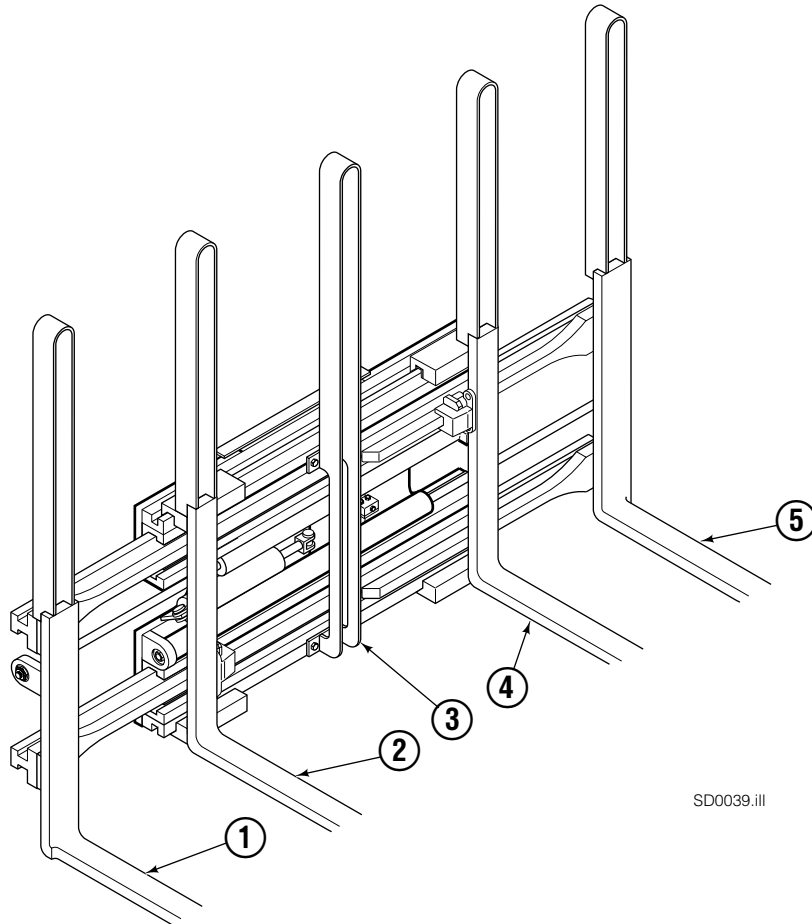

■ Includes items 15-17.

378174 Base Unit Group
378178 Common Parts Group

Arm Group

SD0057.iii

Arm Group

50D			
REF	QTY	PART NO.	DESCRIPTION
		378169	Arm Group
1	2	378170	Arm Bar
2	16	607103	Capscrew, 3/4NCx1.50 GR8
3	1	211272	Roller Assembly R.H.
3	1	211277	Roller Assembly L.H.
■ 4	2	209410	Anchor Plate
■ 5	1	211729	Spring
■ 6	1	211271	Housing
7	4	6455	Washer
8	4	4506	Capscrew
9	4	633801	Capscrew
10	4	6455	Washer
11	4	209654	Bearing
12	2	378173	Arm Bar
■ 13	1	209433	Pin
■ 14	2	674265	Clevis Pin
■ 15	2	6524	Cotter Pin
■ 16	4	209430	Rod-Roller
■ 17	1	209431	Spring Keeper
■ 18	2	211270	Grease Fitting

■ Included in Roller Assembly (Item 3).

Reference:

378174 Base Unit Group

378178 Common Parts Group

Fork and Backrest Group Loop Backrest

SD0039.ill

50D			
REF	QTY	42"x 48"■ PART NO.	DESCRIPTION
		378164	Fork and Backrest Group
1	1	204252	Outer Fork-RH
2	1	378167	Inner Fork-RH
3	1	211262	Center Backrest
4	1	378165	Inner Fork-LH
5	1	204250	Outer Fork-LH

■ Fork length x backrest height.

Inner Fork Actuator

50D			
REF	QTY	PART NO.	DESCRIPTION
		209662	Actuator Assembly
1	1	206043	Bracket
2	2	206048	Micro Spring
3	2	643339	O-Ring
4	2	643539	Capscrew, .50 x 1.75