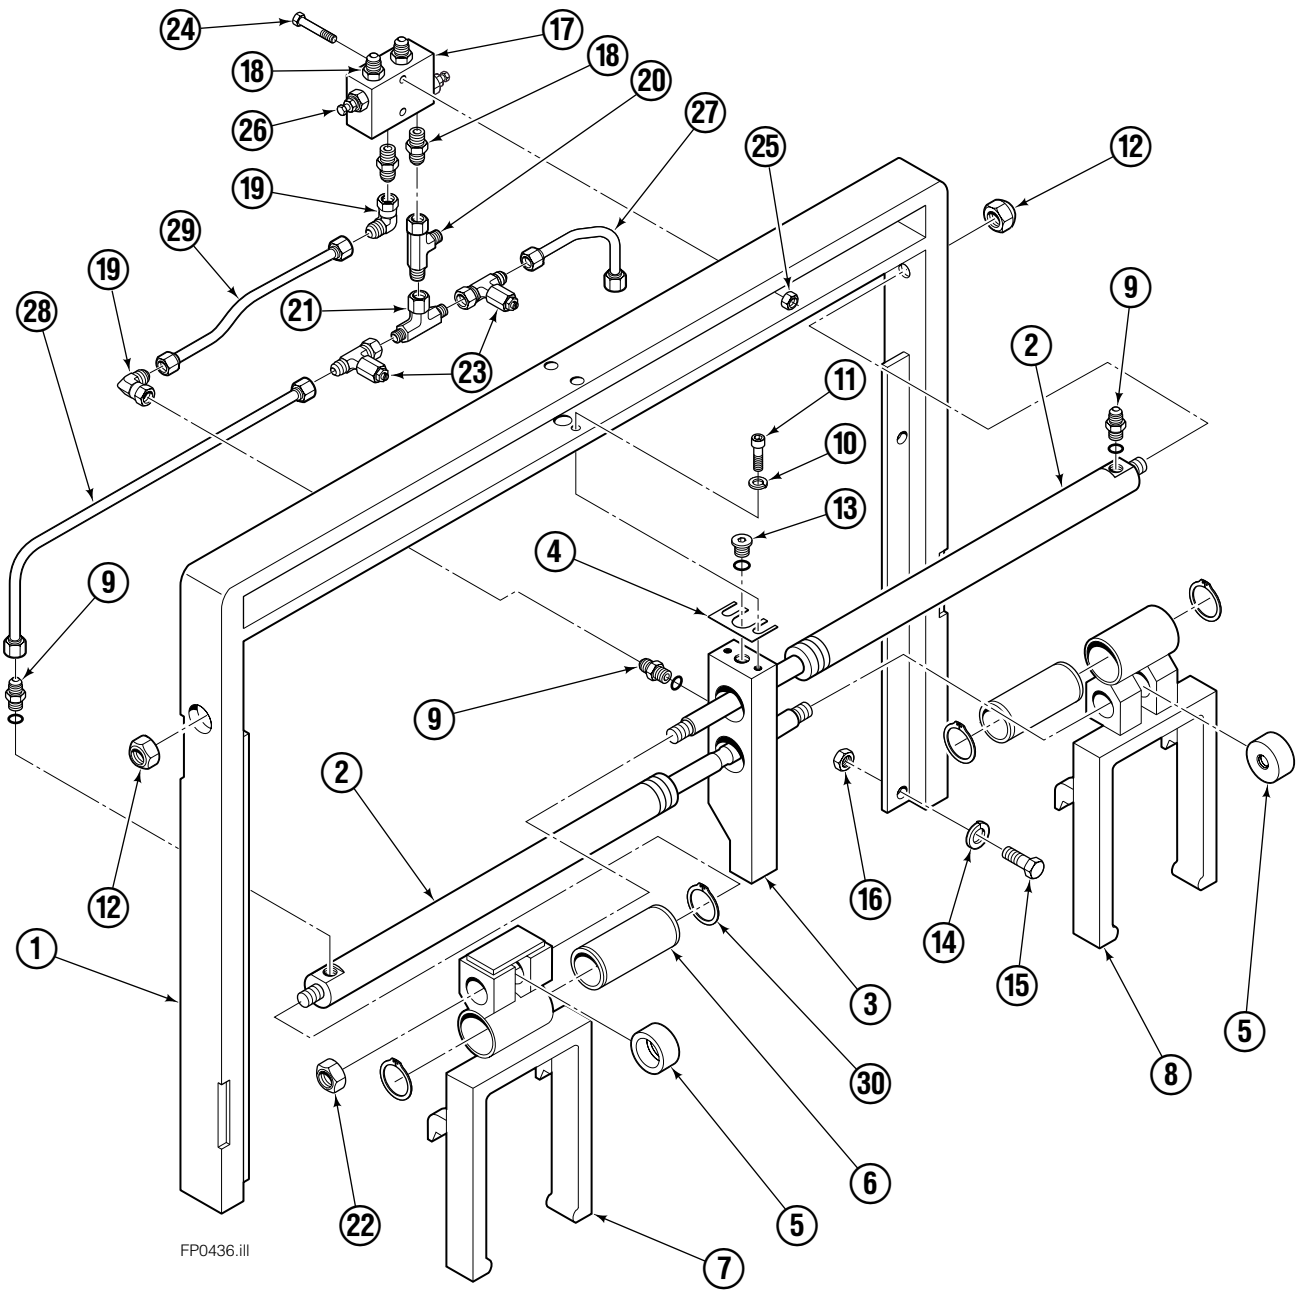

OR

Write: Cascade Corporation, P.O. Box 20187, Portland, OR 97220

Internet: www.cascorp.com

About This Manual

Introduction

This Manual shows the parts breakdown for the 150H Fork Positioner. Locate the nameplate on the left side of the backrest. If the nameplate is missing all necessary information is stamped into the backrest at the same location. The serial number must be supplied when ordering replacement parts for this product.

Fork Positioner Assembly

FP0436.ill

Fork Positioner Assembly

150H			
REF	QTY	PART NO.	DESCRIPTION
		6103279	Fork Positioner Assembly
1	1	6101160	Frame
2	2	6100590	Cylinder ♦
3	1	6101808	Center Plate
4	1	6007060	Shim
5	2	6006682	Lug
6	2	6006759	Bushing
7	1	6006894	Fork Carrier, RH
8	1	6006879	Fork Carrier, LH
9	3	604511	Fitting, 6-6
10	2	680030	Lockwasher, M10
11	2	217933	Capscrew, M10 x 45
12	2	200244	Nut, .75
13	1	640510	Plug, 6
14	4	683822	Lockwasher, M12
15	4	202407	Capscrew, M12 x 60
16	4	763025	Nut, M12
17	1	215919	Valve Body
18	4	611288	Fitting, 6-8
19	2	2680	Fitting, 6-6
20	1	6009381	Fitting, 6-6
21	1	610892	Fitting, 6-6
22	2	200006	Nut
23	2	6009677	Restrictor Fitting
24	2	768528	Capscrew, M8 x 55
25	2	786881	Nut, M8
26	2	211223	Sun Valve
27	1	6009745	Tube
28	1	6101823	Tube, S-21125
29	1	6101826	Tube, S-28043
30	4	3154	Snap Ring

♦ See Cylinder page for parts breakdown.

Cylinder

150H			
REF	QTY	PART NO.	DESCRIPTION
		6100590	Cylinder Assembly
1	1	6100595	Shell
2	1	6100596	Rod
3	1	6006925	Piston
4	1	6006966	Retainer
5	1	6006924	Spacer
6	1	2708	O-Ring ●
7	1	663728	Piston Seal ●
8	1	636851	Wiper ●
9	2	2784	O-Ring ●
10	1	667623	Nut, .625
11	2	615127	Back Up Ring ●
12	1	615125	Back Up Ring ●
13	1	2721	O-Ring ●
14	1	6010310	Rod Seal ●
		6100214	Service Kit