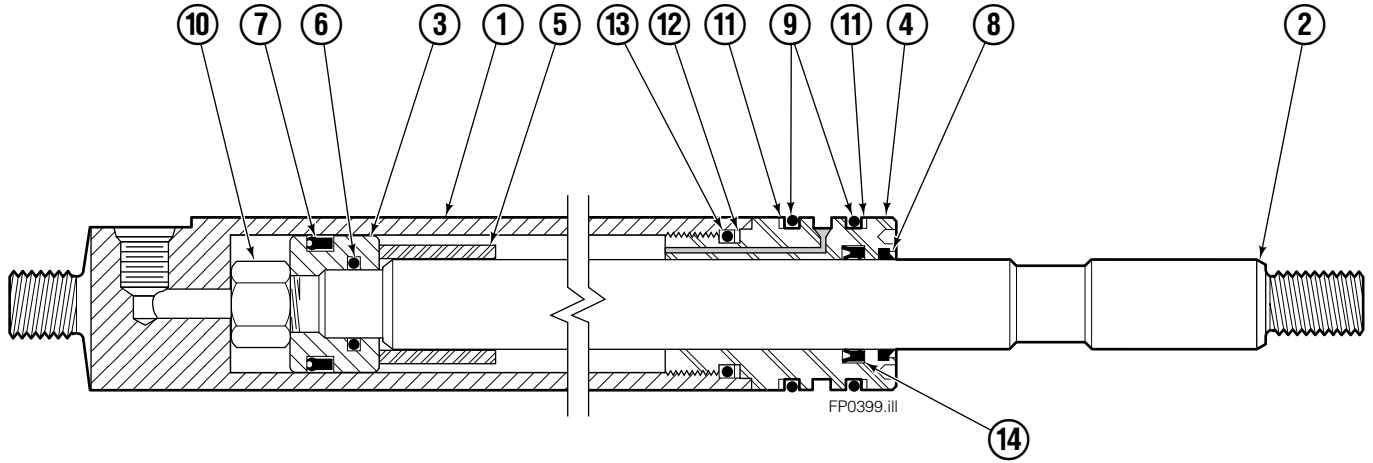

Fork Positioner Assembly

FP0436.ill

Fork Positioner Assembly

150H			
REF	QTY	PART NO.	DESCRIPTION
		6103279	Fork Positioner Assembly
1	1	6101160	Frame
2	2	6100590	Cylinder ♦
3	1	6101808	Center Plate
4	1	6007060	Shim
5	2	6006682	Lug
6	2	6006759	Bushing
7	1	6006894	Fork Carrier, RH
8	1	6006879	Fork Carrier, LH
9	3	604511	Fitting, 6-6
10	2	680030	Lockwasher, M10
11	2	217933	Capscrew, M10 x 45
12	2	200244	Nut, .75
13	1	640510	Plug, 6
14	4	683822	Lockwasher, M12
15	4	202407	Capscrew, M12 x 60
16	4	763025	Nut, M12
17	1	215919	Valve Body
18	4	611288	Fitting, 6-8
19	2	2680	Fitting, 6-6
20	1	6009381	Fitting, 6-6
21	1	610892	Fitting, 6-6
22	2	200006	Nut
23	2	6009677	Restrictor Fitting
24	2	768528	Capscrew, M8 x 55
25	2	786881	Nut, M8
26	2	211223	Sun Valve
27	1	6009745	Tube
28	1	6101823	Tube, S-21125
29	1	6101826	Tube, S-28043
30	4	3154	Snap Ring

♦ See Cylinder page for parts breakdown.

Cylinder

150H			
REF	QTY	PART NO.	DESCRIPTION
		6100590	Cylinder Assembly
1	1	6100595	Shell
2	1	6100596	Rod
3	1	6006925	Piston
4	1	6006966	Retainer
5	1	6006924	Spacer
6	1	2708	O-Ring ●
7	1	663728	Piston Seal ●
8	1	636851	Wiper ●
9	2	2784	O-Ring ●
10	1	667623	Nut, .625
11	2	615127	Back Up Ring ●
12	1	615125	Back Up Ring ●
13	1	2721	O-Ring ●
14	1	6010310	Rod Seal ●
		6100214	Service Kit