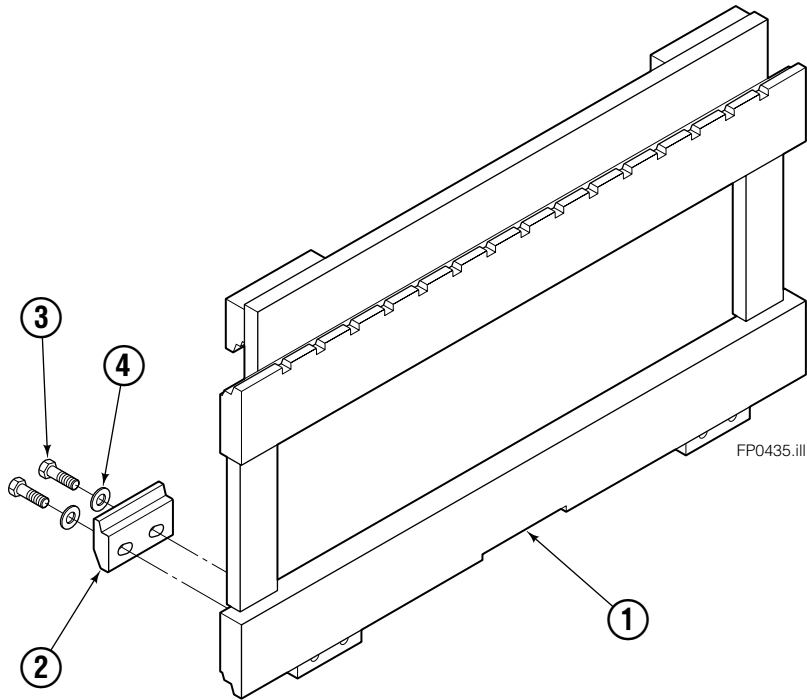

False Carriage

150H			
REF	QTY	PART NO.	DESCRIPTION
		6100608	False Carriage Group
1	1	6100599	False Carriage Weldment
2	2	679832	Hook
3	4	670693	Capscrew, .75 x 1.75
4	4	670692	Washer