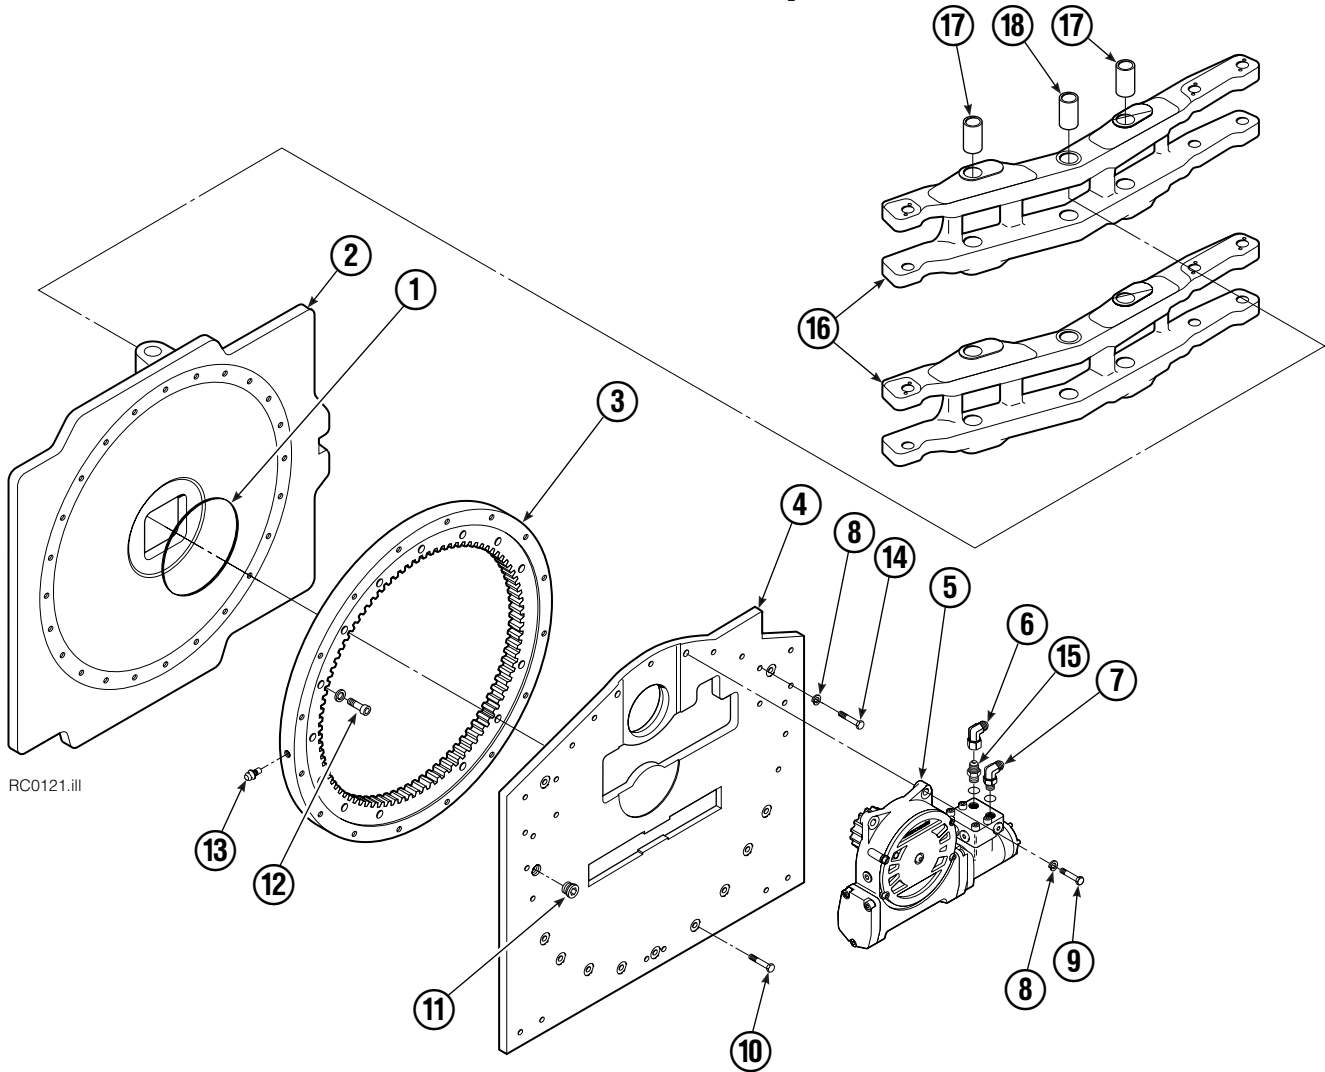

Frame Group

RC0121.ill

77F			
REF	QTY	PART NO.	DESCRIPTION
		678499	Frame Group
1	1	670931	Seal
2	1	674976	Faceplate
3	1	672830	Bearing Assembly
4	1	678381	Baseplate
5	1	675639	Drive Group ●
6	1	605761	Fitting, 8-8
7	1	601250	Fitting, 8-8
8	17	6290	Lockwasher, 1/2 ID
9	4	661742	Capscrew, 1/2 NC x 1.25 GR5
10	11	643538	Capscrew, 1/2 NC x 1.50 GR8
11	1	6605	Plug
12	24	4507	Capscrew
13	1	7401	Grease Fitting
14	13	643539	Capscrew, 1/2 NC x 1.75 GR8
15	1	601377	Fitting, 8-8
16	2	678519	Swing Frame ▼
17	8	675008	Bushing ▼
18	4	675006	Bushing ▼

● See Drive Group page for parts breakdown.

▼ Included in Swing Frame Group 678516.