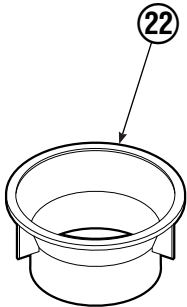

▲ See Revolving Connection page for parts breakdown.

Reference: SK-5831, Common Parts 344151.

Swing Frame Revolving Connection

REF	QTY	PART NO.	DESCRIPTION
		212396	Revolving Connection
1	1	212397	Body
2	1	212869	Shaft
3	1	680451	End Block
4	1	674777	Service Kit
5	5	663694	Fitting, 3
6	4	684587	Seal
7	3	768800	Capscrew
8	1	7341	Snap Ring
9	1	3138	Snap Ring
10	14	604511	Fitting, 6-6
11	2	211771	Relief Valve
12	2	674732	Counterbalance Valve
13	1	667516	Service Kit
14	1	211231	Flow Divider

Short Arm Cylinder

REF	QTY	PART NO.	DESCRIPTION
		557362	Cylinder Assembly
1	3	674843	Bearing
2	1	560997	Nut
3	1	674843	Bearing ♦
4	1	662462	Seal ♦
5	2	638295	Back-Up Ring ♦
6	2	604511	Fitting, 6-6
7	1	556852	Fitting, 4
8	1	557212	Check Valve
9	1	2801	O-Ring ♦
10	1	562731	Back-Up Ring ♦
11	1	554598	Seal ♦
12	1	628047	Wiper ♦
13	1	555392	Rod
14	1	555724	Retainer
15	1	557389	Piston
16	1	2722	O-Ring ♦
17	1	555741	Shell
18	1	667516	Check Valve Service Kit
19	1	—	Spacer
20	1	669243	Seal Loader
		555725	Service Kit

♦ Included in Service Kit 555725.

Reference: S-5313, S-5314.

Long Arm Cylinder

REF	QTY	PART NO.	DESCRIPTION
		557380	Cylinder Assembly
1	1	674843	Bearing
2	1	560997	Nut
◆3	1	660769	Bearing
◆4	1	662462	Seal
◆5	2	638295	Back-Up Ring
6	2	604511	Fitting, 6-6
7	1	556852	Fitting, 4
8	1	557212	Check Valve
◆9	1	2801	O-Ring
◆10	1	563977	Back-Up Ring
◆11	1	554598	Seal
◆12	1	564930	Wiper
13	1	557399	Rod
14	1	555724	Retainer
15	1	557389	Piston
◆16	1	2722	O-Ring
17	1	555718	Shell
18	1	667516	Check Valve Service Kit
19	1	—	Spacer
20	1	—	Spacer
21	2	675006	Bearing
22	1	669243	Seal Loader
		555725	Service Kit