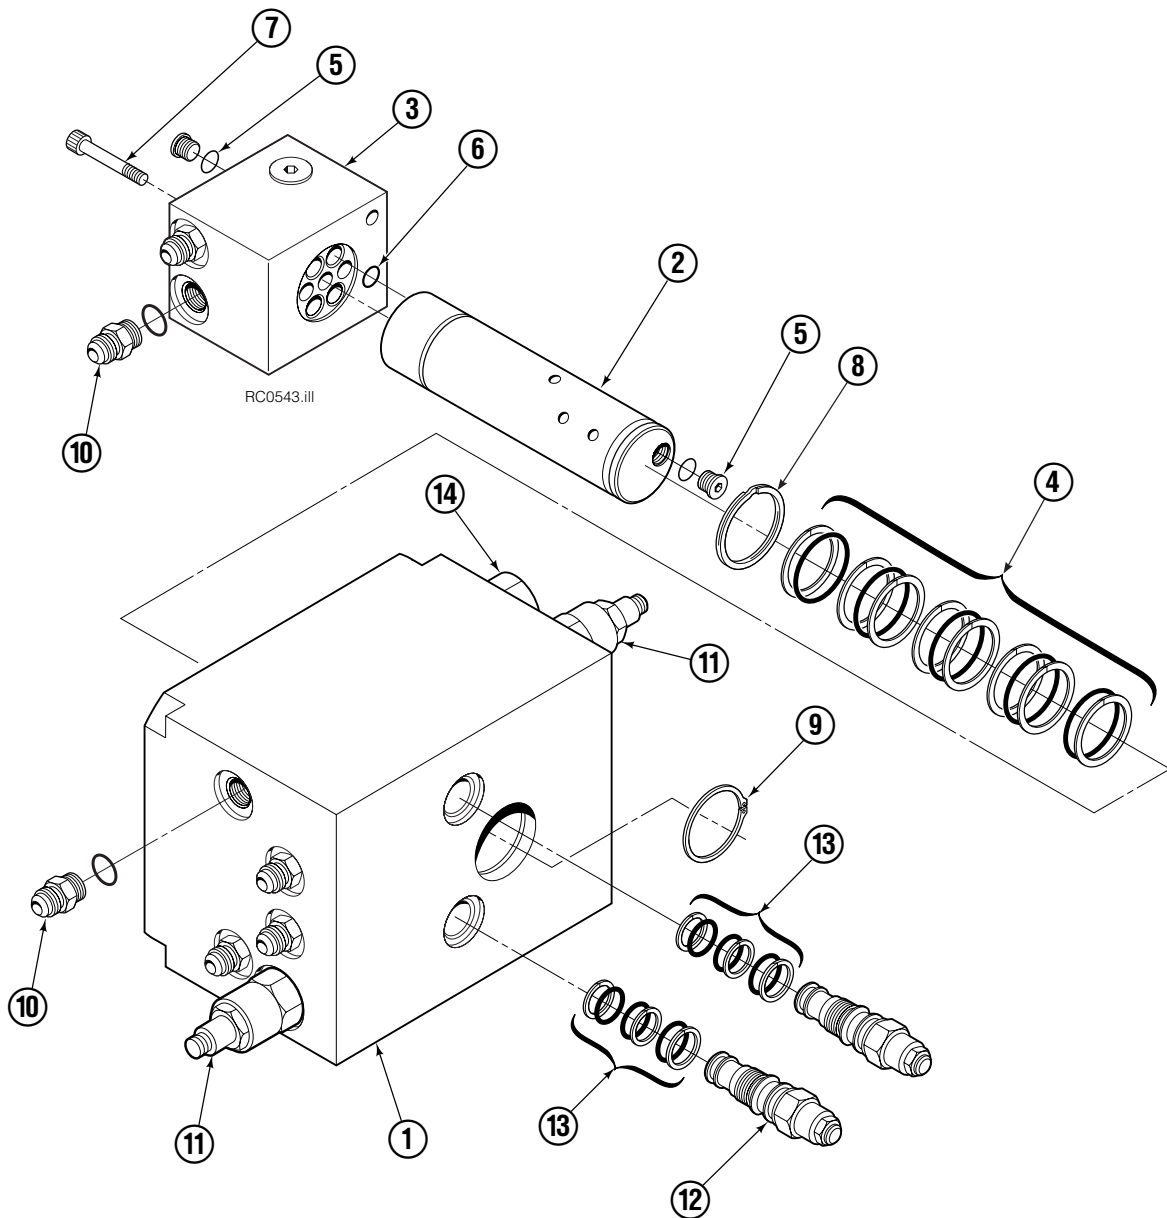

Swing Frame Hosing Group

RC0285.ill

REF	QTY	PART NO.	DESCRIPTION
		344150	Hosing Group
1	2	212851	Angle
2	1	212396	Revolving Connection ▲
3	4	675067	Hose, 34.00 in.
4	4	6288	Lockwasher, 3/8 in.
5	4	3600	Capscrew, 3/8 NC x .62
6	8	2347	Fitting, 6-6
7	8	674743	Eye Bolt
8	4	675053	Hose, 26.00 in.
9	1	675051	Tube
10	2	675055	Hose, 17.50 in.
11	1	675049	Tube
12	1	675050	Tube
13	1	675048	Tube
14	1	212846	Tube
15	1	212848	Tube
16	1	212849	Tube
17	1	212847	Tube
18	2	649086	Cable Tie
19	2	665992	Shoulder Bolt
20	2	209021	Washer
21	2	208765	Grommet

▲ See Revolving Connection page for parts breakdown.

Reference: SK-5831, Common Parts 344151.

Swing Frame Revolving Connection

REF	QTY	PART NO.	DESCRIPTION
		212396	Revolving Connection
1	1	212397	Body
2	1	212869	Shaft
3	1	680451	End Block
4	1	674777	Service Kit
5	5	663694	Fitting, 3
6	4	684587	Seal
7	3	768800	Capscrew
8	1	7341	Snap Ring
9	1	3138	Snap Ring
10	14	604511	Fitting, 6-6
11	2	211771	Relief Valve
12	2	674732	Counterbalance Valve
13	1	667516	Service Kit
14	1	211231	Flow Divider

Short Arm Cylinder

REF	QTY	PART NO.	DESCRIPTION
		557362	Cylinder Assembly
1	3	674843	Bearing
2	1	560997	Nut
3	1	674843	Bearing ♦
4	1	662462	Seal ♦
5	2	638295	Back-Up Ring ♦
6	2	604511	Fitting, 6-6
7	1	556852	Fitting, 4
8	1	557212	Check Valve
9	1	2801	O-Ring ♦
10	1	562731	Back-Up Ring ♦
11	1	554598	Seal ♦
12	1	628047	Wiper ♦
13	1	555392	Rod
14	1	555724	Retainer
15	1	557389	Piston
16	1	2722	O-Ring ♦
17	1	555741	Shell
18	1	667516	Check Valve Service Kit
19	1	—	Spacer
20	1	669243	Seal Loader
		555725	Service Kit