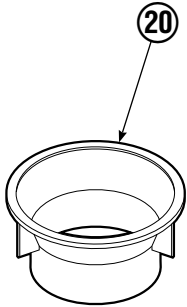

Swing Frame Hosing Group

RC0285.ill

REF	QTY	PART NO.	DESCRIPTION
		344150	Hosing Group
1	2	212851	Angle
2	1	212396	Revolving Connection ▲
3	4	675067	Hose, 34.00 in.
4	4	6288	Lockwasher, 3/8 in.
5	4	3600	Capscrew, 3/8 NC x .62
6	8	2347	Fitting, 6-6
7	8	674743	Eye Bolt
8	4	675053	Hose, 26.00 in.
9	1	675051	Tube
10	2	675055	Hose, 17.50 in.
11	1	675049	Tube
12	1	675050	Tube
13	1	675048	Tube
14	1	212846	Tube
15	1	212848	Tube
16	1	212849	Tube
17	1	212847	Tube
18	2	649086	Cable Tie
19	2	665992	Shoulder Bolt
20	2	209021	Washer
21	2	208765	Grommet

▲ See Revolving Connection page for parts breakdown.

Reference: SK-5831, Common Parts 344151.

Swing Frame Revolving Connection

REF	QTY	PART NO.	DESCRIPTION
		212396	Revolving Connection
1	1	212397	Body
2	1	212869	Shaft
3	1	680451	End Block
4	1	674777	Service Kit
5	5	663694	Fitting, 3
6	4	684587	Seal
7	3	768800	Capscrew
8	1	7341	Snap Ring
9	1	3138	Snap Ring
10	14	604511	Fitting, 6-6
11	2	211771	Relief Valve
12	2	674732	Counterbalance Valve
13	1	667516	Service Kit
14	1	211231	Flow Divider

Short Arm Cylinder

REF	QTY	PART NO.	DESCRIPTION
		557362	Cylinder Assembly
1	3	674843	Bearing
2	1	560997	Nut
3	1	674843	Bearing ♦
4	1	662462	Seal ♦
5	2	638295	Back-Up Ring ♦
6	2	604511	Fitting, 6-6
7	1	556852	Fitting, 4
8	1	557212	Check Valve
9	1	2801	O-Ring ♦
10	1	562731	Back-Up Ring ♦
11	1	554598	Seal ♦
12	1	628047	Wiper ♦
13	1	555392	Rod
14	1	555724	Retainer
15	1	557389	Piston
16	1	2722	O-Ring ♦
17	1	555741	Shell
18	1	667516	Check Valve Service Kit
19	1	—	Spacer
20	1	669243	Seal Loader
		555725	Service Kit