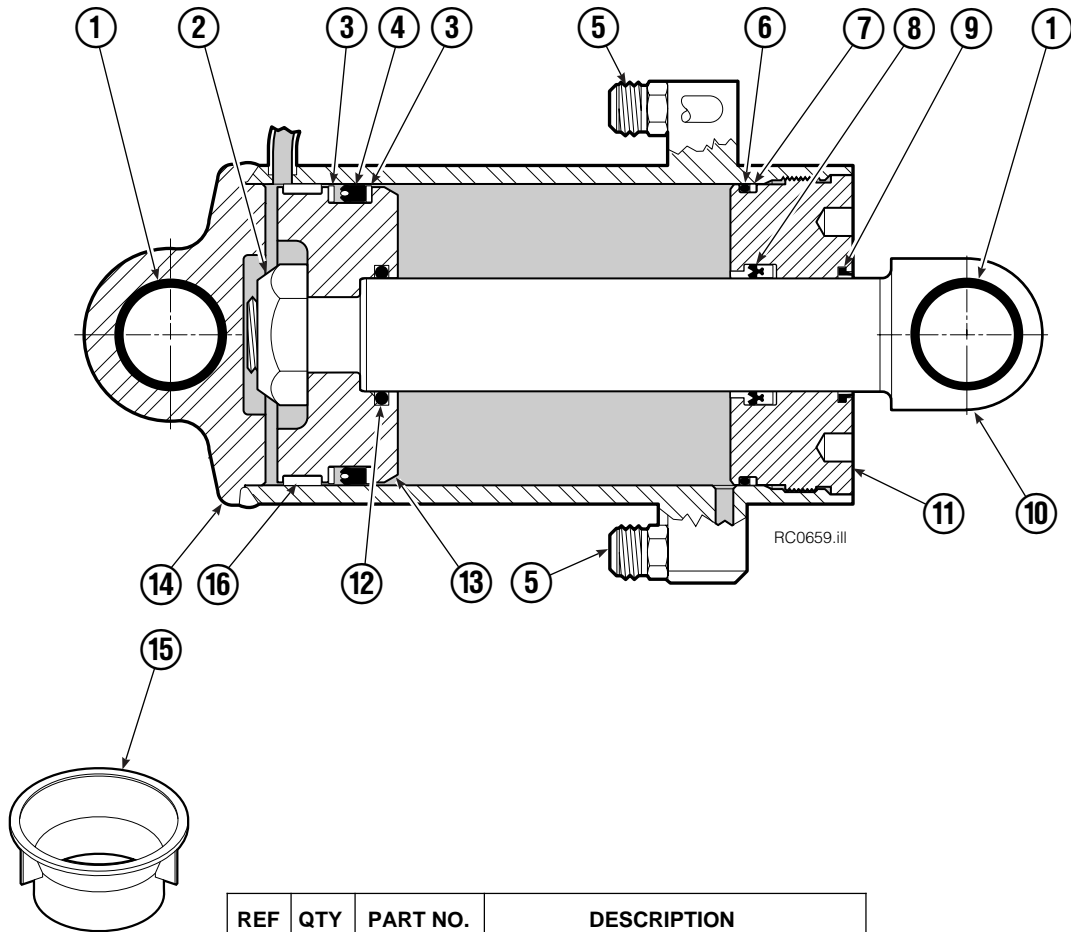

Short Arm Cylinder

REF	QTY	PART NO.	DESCRIPTION
		557362	Cylinder Assembly
1	3	674843	Bearing
2	1	560997	Nut
3	1	674843	Bearing ♦
4	1	662462	Seal ♦
5	2	638295	Back-Up Ring ♦
6	2	604511	Fitting, 6-6
7	1	556852	Fitting, 4
8	1	557212	Check Valve
9	1	2801	O-Ring ♦
10	1	562731	Back-Up Ring ♦
11	1	554598	Seal ♦
12	1	628047	Wiper ♦
13	1	555392	Rod
14	1	555724	Retainer
15	1	557389	Piston
16	1	2722	O-Ring ♦
17	1	555741	Shell
18	1	667516	Check Valve Service Kit
19	1	—	Spacer
20	1	669243	Seal Loader
		555725	Service Kit

♦ Included in Service Kit 555725.

Reference: S-5313, S-5314.

Long Arm Cylinder

REF	QTY	PART NO.	DESCRIPTION
		557380	Cylinder Assembly
1	1	674843	Bearing
2	1	560997	Nut
◆3	1	660769	Bearing
◆4	1	662462	Seal
◆5	2	638295	Back-Up Ring
6	2	604511	Fitting, 6-6
7	1	556852	Fitting, 4
8	1	557212	Check Valve
◆9	1	2801	O-Ring
◆10	1	563977	Back-Up Ring
◆11	1	554598	Seal
◆12	1	564930	Wiper
13	1	557399	Rod
14	1	555724	Retainer
15	1	557389	Piston
◆16	1	2722	O-Ring
17	1	555718	Shell
18	1	667516	Check Valve Service Kit
19	1	—	Spacer
20	1	—	Spacer
21	2	675006	Bearing
22	1	669243	Seal Loader
		555725	Service Kit

◆ Included in Service Kit 555725.

Ref: S-5320, S-5321

Swing Cylinder

REF	QTY	PART NO.	DESCRIPTION
		580034	Cylinder Assembly
1	3	674843	Bearing
2	1	561997	Nut
3	2	638295	Back-Up Ring ♦
4	1	557446	Seal ♦
5	2	604511	Fitting, 6-6
6	1	2801	O-Ring ♦
7	1	563977	Back-Up Ring ♦
8	1	554598	Seal ♦
9	1	564930	Wiper ♦
10	1	557713	Rod
11	1	555724	Retainer
12	1	2722	O-Ring ♦
13	1	557389	Piston
14	1	555776	Shell
15	1	672910	Seal Loader ♦
16	1	660769	Bearing
		555725	Service Kit