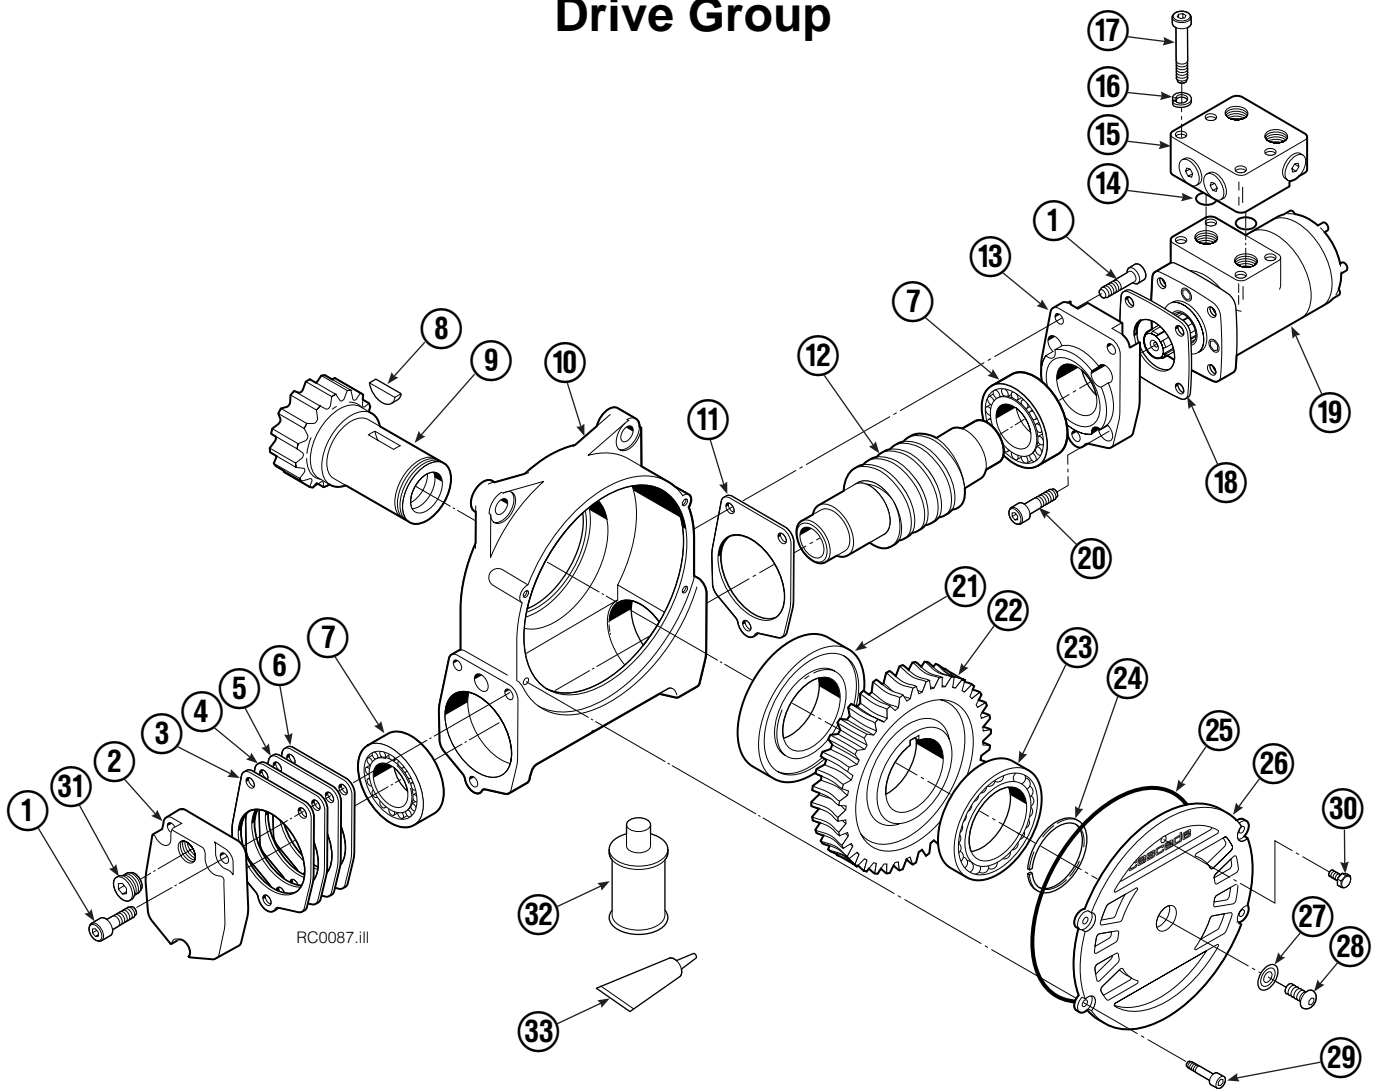

Drive Group

REF	QTY	PART NO.	DESCRIPTION	REF	QTY	PART NO.	DESCRIPTION
		675639	Drive Group with Motor	19	1	206392	Drive Motor ▲
	■	675633	Drive Group without Motor	20	4	4468	Capscrew, 3/8 NC x .75 GR8
1	6	769570	Capscrew, M12 x 25	21	1	670580	Bearing
2	1	676855	Cover	22	1	675609	Worm Gear
3	●	674513	Shim - .005" (blue)	23	1	670581	Bearing
4	●	670574	Shim - .010" (brown)	24	1	7214	Snap Ring
5	●	671757	Shim - .015" (pink)	25	1	643423	O-Ring
6	●	671758	Shim - .020" (yellow)	26	1	775552	Cover
7	2	670579	Bearing	27	1	603680	Seal
8	1	670582	Key	28	1	783608	Capscrew, 3/8 NC x .50 GR8
9	1	670556	Pinion	29	4	200882	Capscrew, M12 x 20
10	1	775551	Housing	30	1	644010	Relief Fitting
11	1	686465	Gasket	31	1	604510	Fitting, 6
12	1	675608	Worm	32	1	656300	Gear Box Lube - 48 oz.
13	1	775553	Adapter	33	1	668184	Sealant
14	2	2705	Seal	34		670578	Shim Service Kit (items 3-6,11,25 & 33)
15	1	670549	Check Valve			675637	Bearing Service Kit (items 21 & 34)
16	4	6444	Lockwasher			675638	Bearing Service Kit (items 7 & 34)
17	4	607059	Capscrew, 5/16 NC			206394	Motor Kit (items 11,14,18,19 & 33)
18	1	670575	Gasket				

■ Includes all items except 14,15,17 and 18.

● Quantity as required.

▲ See Drive Motor page for parts breakdown.

Reference: 675639 (Common Parts 675627, SK-5032.)

675633 (Sub Assy 220335, Common Parts 795490, SKN-5527)