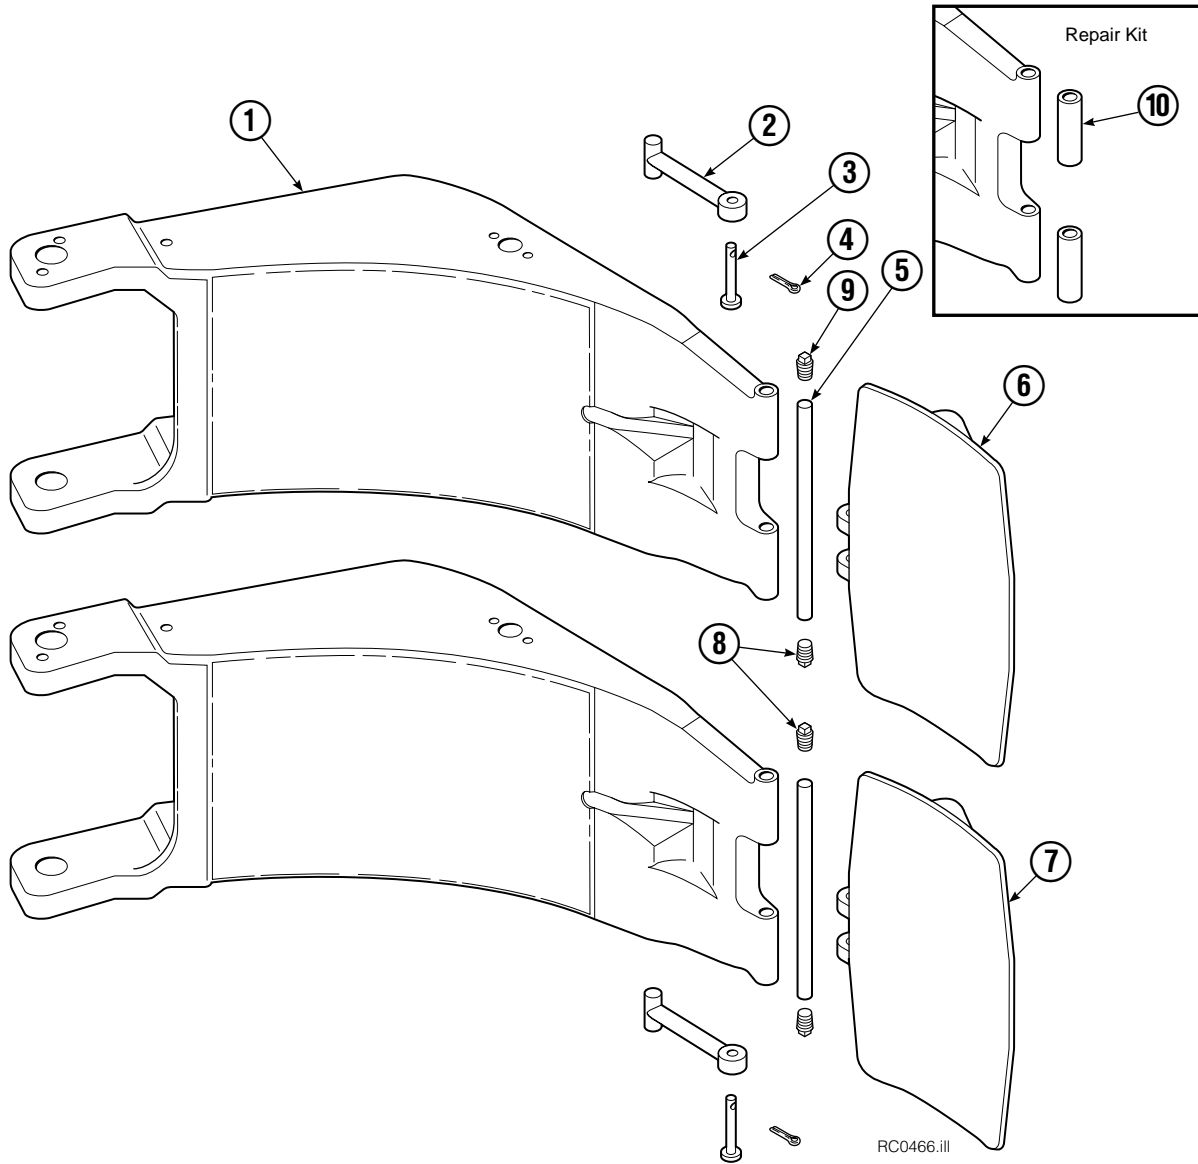

Long Arm – Split

77F			
REF	QTY	PART NO.	DESCRIPTION
		6000521	Contact Pad Group – items 2 thru 9
1	2	675133	Long Arm
2	2	674994	Link
3	2	682978	Clevis Pin
4	2	6525	Cotter Pin
5	2	674993	Pin
6	1	6000416	Contact Pad
7	1	6000415	Contact Pad
8	2	689900	Plug
9	2	201102	Plug
10	1	676810	Arm Tip Repair Kit