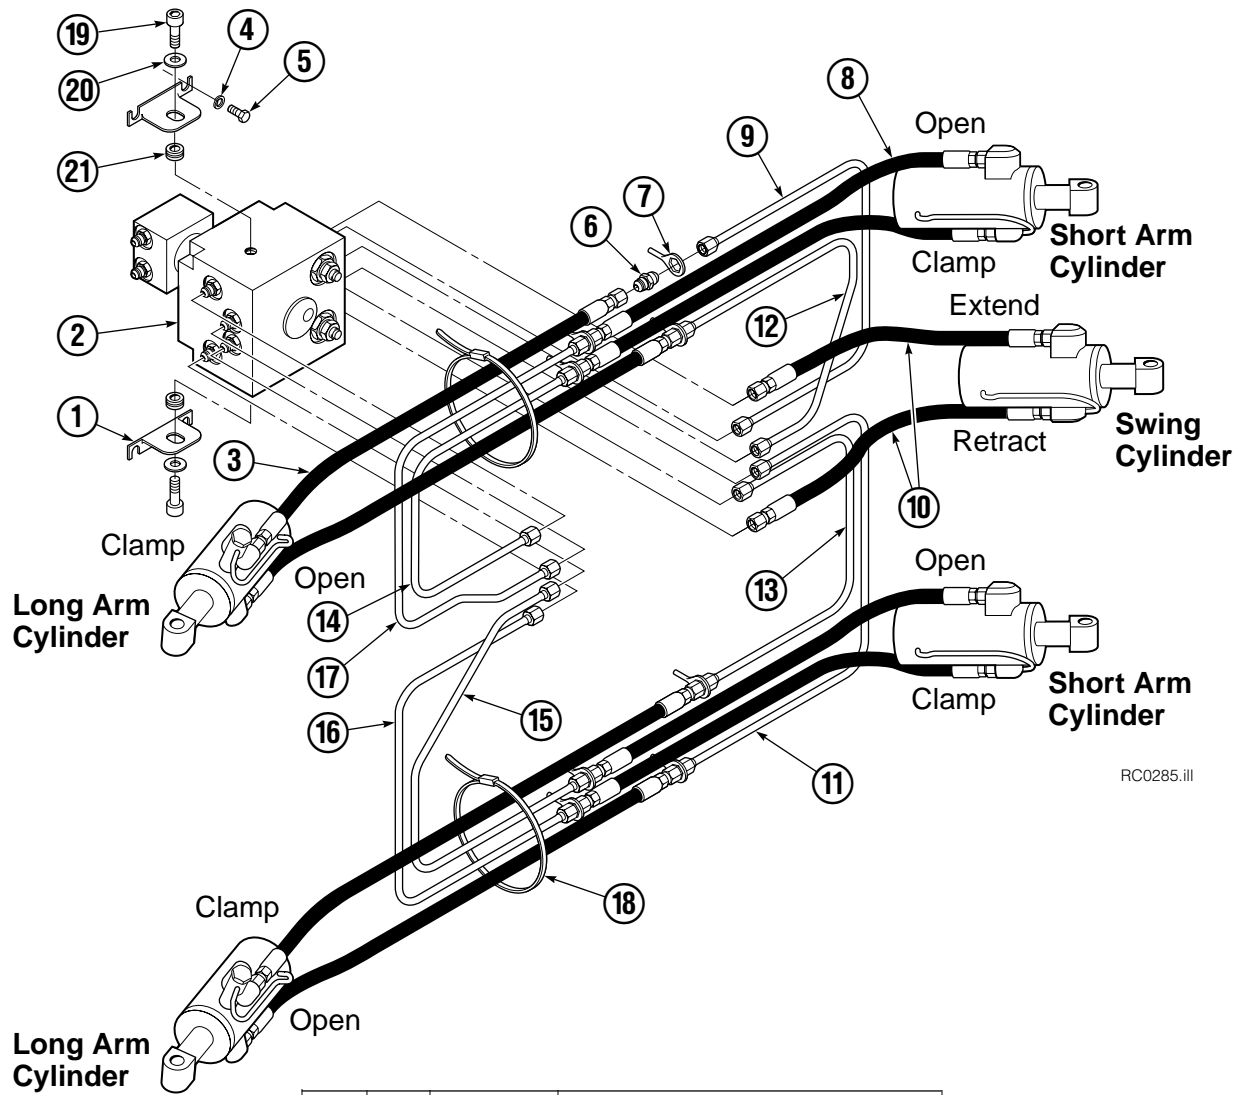

Swing Frame Hosing Group

RC0285.ill

REF	QTY	PART NO.	DESCRIPTION
		344150	Hosing Group
1	2	212851	Angle
2	1	212396	Revolving Connection ▲
3	4	675067	Hose, 34.00 in.
4	4	6288	Lockwasher, 3/8 in.
5	4	3600	Capscrew, 3/8 NC x .62
6	8	2347	Fitting, 6-6
7	8	674743	Eye Bolt
8	4	675053	Hose, 26.00 in.
9	1	675051	Tube
10	2	675055	Hose, 17.50 in.
11	1	675049	Tube
12	1	675050	Tube
13	1	675048	Tube
14	1	212846	Tube
15	1	212848	Tube
16	1	212849	Tube
17	1	212847	Tube
18	2	649086	Cable Tie
19	2	665992	Shoulder Bolt
20	2	209021	Washer
21	2	208765	Grommet

▲ See Revolving Connection page for parts breakdown.

Reference: SK-5831, Common Parts 344151.