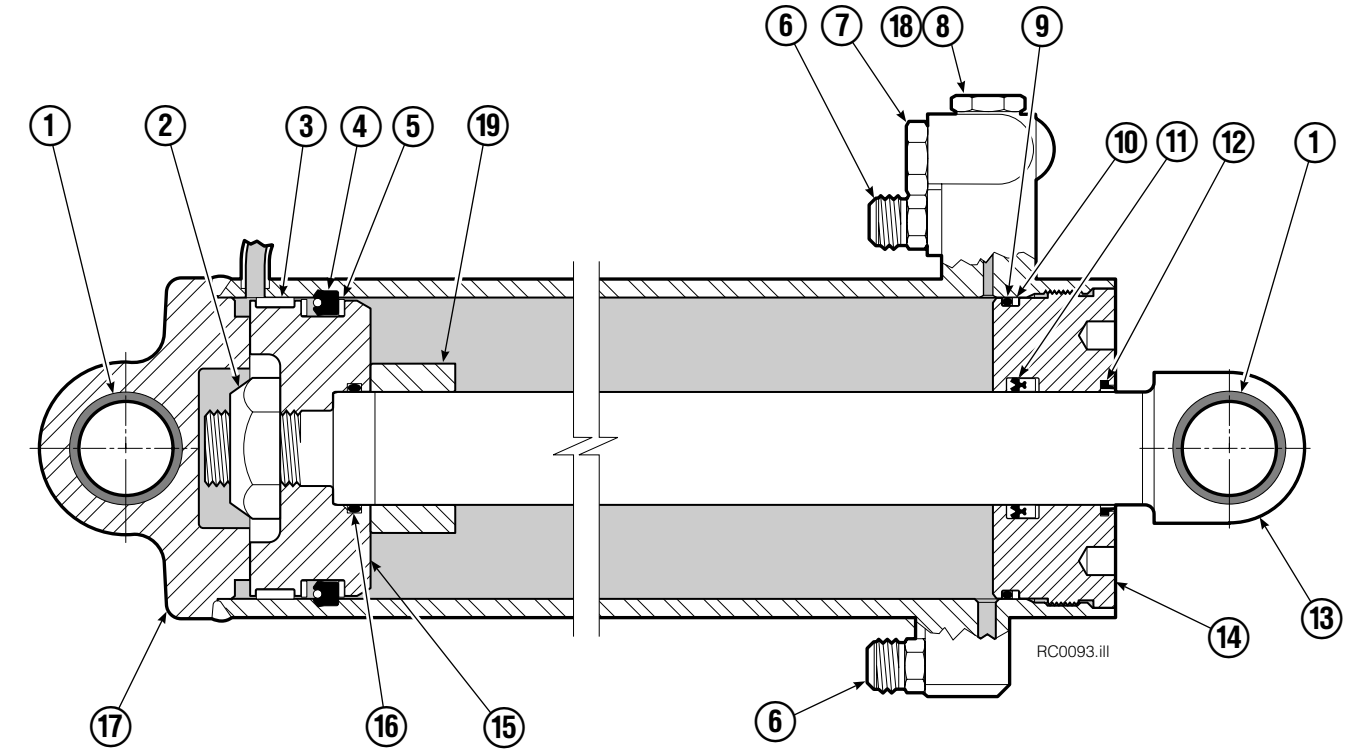

Short Arm Cylinder

REF	QTY	PART NO.	DESCRIPTION
		557362	Cylinder Assembly
1	3	674843	Bearing
2	1	560997	Nut
3	1	674843	Bearing ♦
4	1	662462	Seal ♦
5	2	638295	Back-Up Ring ♦
6	2	604511	Fitting, 6-6
7	1	556852	Fitting, 4
8	1	557212	Check Valve
9	1	2801	O-Ring ♦
10	1	562731	Back-Up Ring ♦
11	1	554598	Seal ♦
12	1	628047	Wiper ♦
13	1	555392	Rod
14	1	555724	Retainer
15	1	557389	Piston
16	1	2722	O-Ring ♦
17	1	555741	Shell
18	1	667516	Check Valve Service Kit
19	1	—	Spacer
20	1	669243	Seal Loader
		555725	Service Kit

♦ Included in Service Kit 555725.

Reference: S-5313, S-5314.