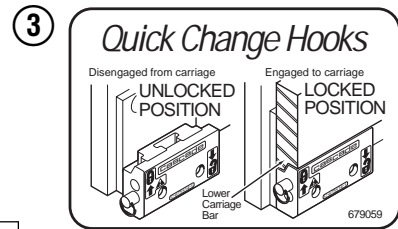

Safety Decals

REF	QTY	PART NO.	DESCRIPTION
1	1	679150	No Step Decal
2	2	665595	No Hand Hold Decal
3	1	679059	Quick Change Hook Decal