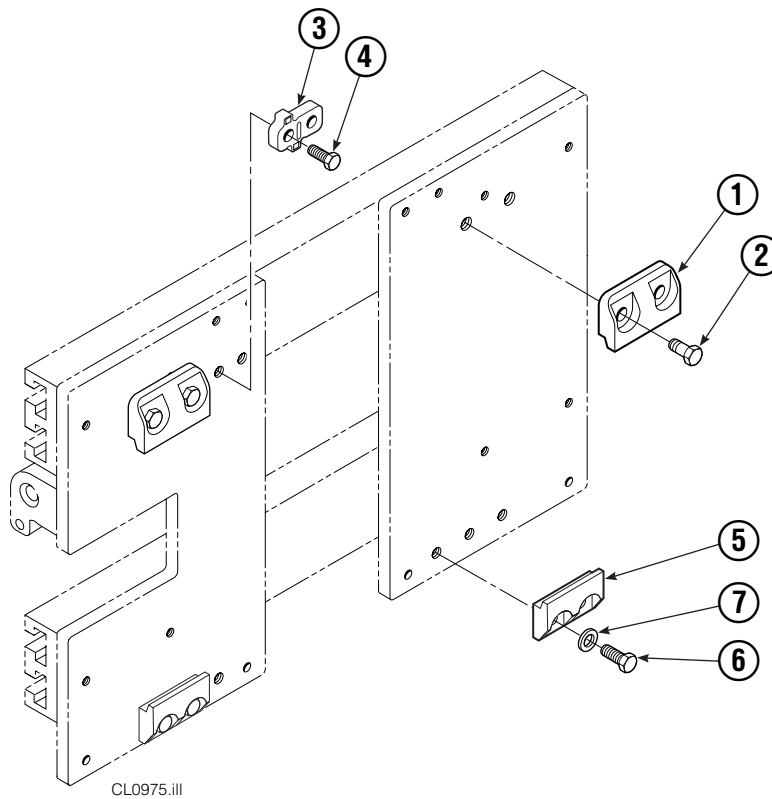

● Included in Service Kit 667513.

■ For eliminating regeneration circuit only. See Technical Bulletin 121.

Reference: SK-5302.

Arms and Pads

CL1732.iii

35D

REF	QTY	PART NO.	DESCRIPTION	REF	QTY	PART NO.	DESCRIPTION
1	2	6014619	Contact Pad – 48x66 in.	12	4	682999	Eye Pin
2	1	6014285	Arm – LH	13	8	675620	Washer, M10
3	1	6014288	Arm – RH	14	8	200590	Bushing
4	1	393842	Stabilizer – LH	15	12	766646	Capscrew, M10 x 20
5	1	393859	Stabilizer – RH	16	12	768706	Capscrew, M12 x 35
6	2	210180	Filler Block – LH Upper/RH Lower	17	12	773842	Nut, M12
7	2	210179	Filler Block – RH Lower/RH Upper	18	▲	676841	Contact Pad Repair Kit
8	2	210154	Spring	19	4	787398	Washer, M8
9	4	203405	Capscrew, M10 x 16	20	1	675626	Tool – Bushing Driver
10	4	210161	Pin	21	2	6014620	Wear Strip
11	4	787372	Capscrew, M8 x 20	22	22	767439	Capscrew, M8 x 16

Reference: Common Parts 210495, Stabilizer Group 393825,
Contact Pad Group 6014617, S-10436, S-10437,
S-20042, S-20044.

▲ Repairs one hole.

Backrest Group

35D			
REF	QTY	PART NO.	DESCRIPTION
		221577	Backrest Group
1	1	669897	Backrest
2	8	768810	Capscrew, M10x30
3	8	667910	Washer, M10
4	8	674356	Tube End

Reference: SK-6390.

Bolt-On Mounting Group

REF	QTY	ITA II	DESCRIPTION
		PART NO.	
		211162	Upper Mounting Group ▲
		211173	Lower Mounting Group ●
1	2	210491	Upper Hook
2	4	768577	Capscrew, M20 x 35
3	1	212999	Center Key
4	2	211129	Capscrew, M16 x 35
5	2	675968	Lower Hook
6	4	211128	Capscrew, M16 x 30
7	4	211179	Washer, M16