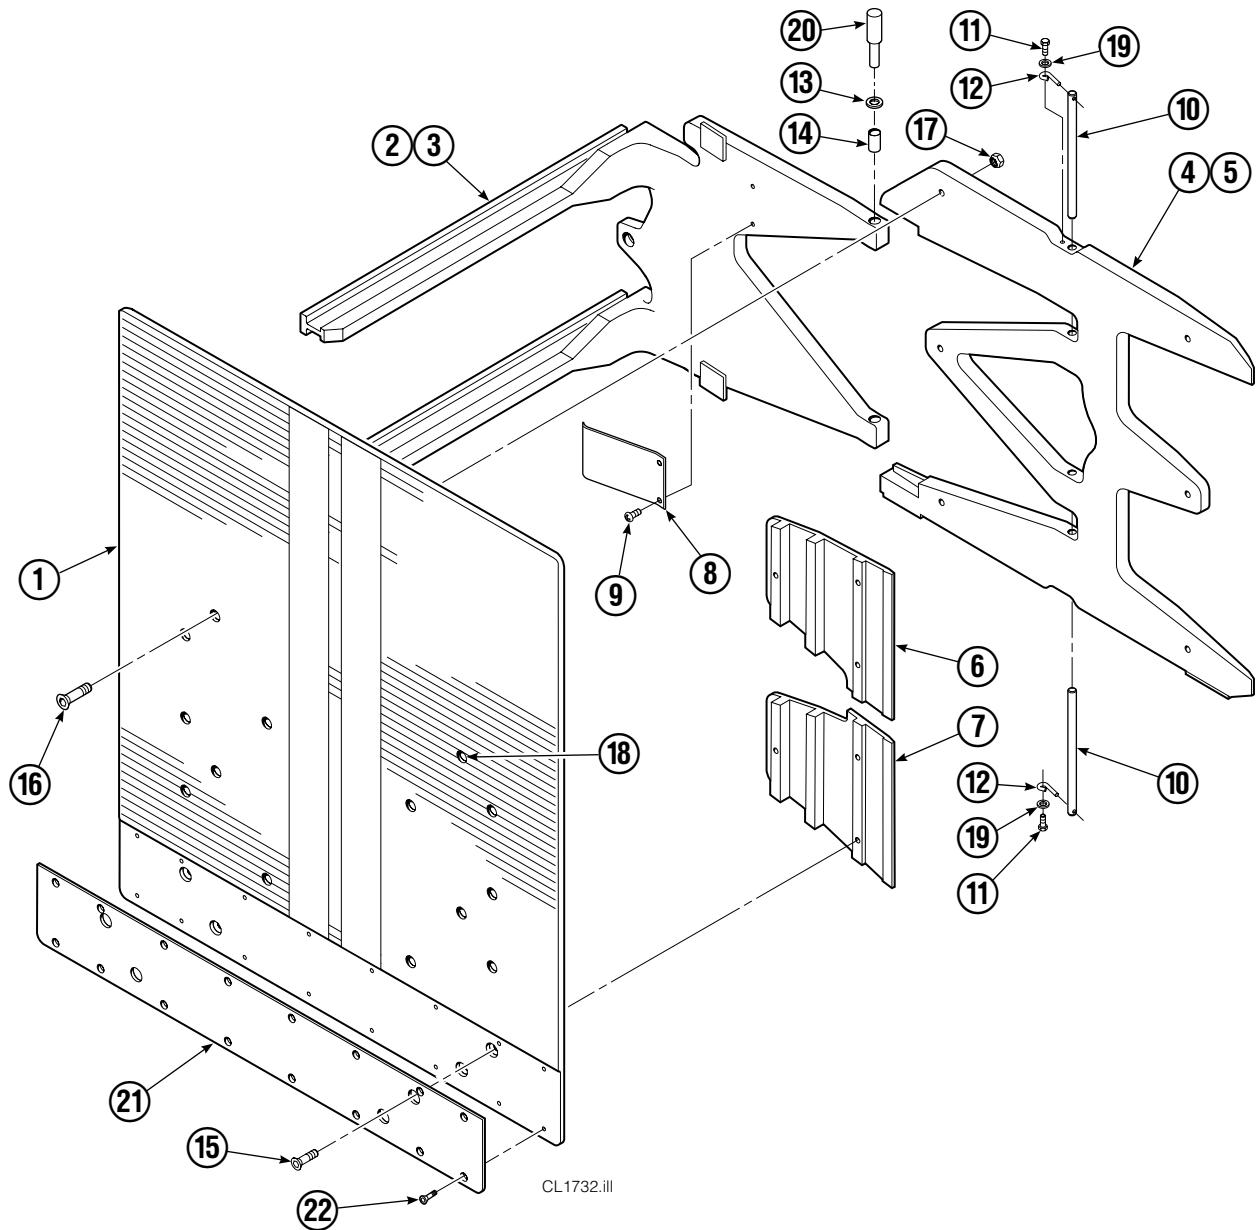

▲ Included in Service Kit 667995.

■ Included in Nut Service Kit 668926.

Reference: S-7662.

Check Valve

CL0152.III

REF	QTY	PART NO.	DESCRIPTION	REF	QTY	PART NO.	DESCRIPTION
		669762	Check Valve – Flow Divider	11	2	667494	Fitting
1	1	667490	Special Fitting	12	2	2840	● O-Ring
2	1	2841	● O-Ring	13	2	673098	Spring
3	1	667471	Spool	14	2	667492	Poppet
4	2	609453	Fitting, 10	15	1	673089	Spool Assembly
5	2	667487	Spring	16	2	667491	Sleeve
6	6	604510	Fitting, 6	17	1	669763	Valve Body
7	1	678270	Check Valve – VPO	18	1	661347	● Service Kit
8	2	659058	Check Valve – PO	19	1	676343	Regeneration Elimination Plug ■
9	2	667516	● Service Kit			667513	Service Kit
10	1	679846	Low Flow Spool Kit				

● Included in Service Kit 667513.

■ For eliminating regeneration circuit only. See Technical Bulletin 121.

Reference: SK-5302.

Arms and Pads

CL1732.iii

35D

REF	QTY	PART NO.	DESCRIPTION	REF	QTY	PART NO.	DESCRIPTION
1	2	6014619	Contact Pad – 48x66 in.	12	4	682999	Eye Pin
2	1	6014285	Arm – LH	13	8	675620	Washer, M10
3	1	6014288	Arm – RH	14	8	200590	Bushing
4	1	393842	Stabilizer – LH	15	12	766646	Capscrew, M10 x 20
5	1	393859	Stabilizer – RH	16	12	768706	Capscrew, M12 x 35
6	2	210180	Filler Block – LH Upper/RH Lower	17	12	773842	Nut, M12
7	2	210179	Filler Block – RH Lower/RH Upper	18	▲	676841	Contact Pad Repair Kit
8	2	210154	Spring	19	4	787398	Washer, M8
9	4	203405	Capscrew, M10 x 16	20	1	675626	Tool – Bushing Driver
10	4	210161	Pin	21	2	6014620	Wear Strip
11	4	787372	Capscrew, M8 x 20	22	22	767439	Capscrew, M8 x 16