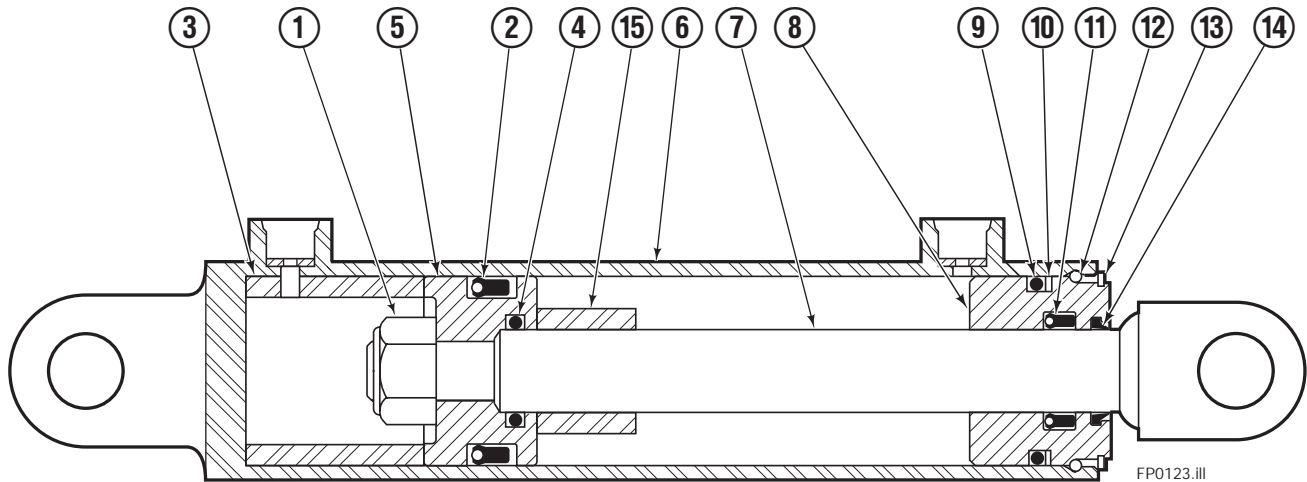

✕ Included in Service Kit.
 ■ Included in Nut Service Kit 668925.
 Reference: S-5564, S-5565

Common Parts Group

120C			
REF	QTY	PART NO.	DESCRIPTION
		381515	Common Parts Group
1	2	676650	Bearing - Lower
2	1	686243	Cylinder Assembly ▲
3	1	841031	Anchor Bracket Weldment
4	2	672018	Bearing Segment - Upper
5	2	686217	Cotter Pin
6	1	686214	Pin - Clevis
7	1	686215	Pin - Clevis

▲ See Sideshift Cylinder page for parts breakdown.

Sideshift Cylinder

REF	QTY	PART NO.	DESCRIPTION
		686243	Cylinder Assembly
1	1	561012	Nut
■ 2	1	662457	Seal
3	1	564562	Spacer - Head
■ 4	1	2718	O-Ring
5	1	561427	Piston
6	1	561422	Shell
7	1	561422	Rod
8	1	561428	Retainer
■ 9	1	2791	O-Ring
■ 10	1	615134	Back-up Ring
■ 11	1	662449	Seal
12	1	561429	Retaining Ring
13	1	7215	Snap Ring
■ 14	1	626468	Wiper
15	1	---	Spacer - Rod
		561430	Service Kit