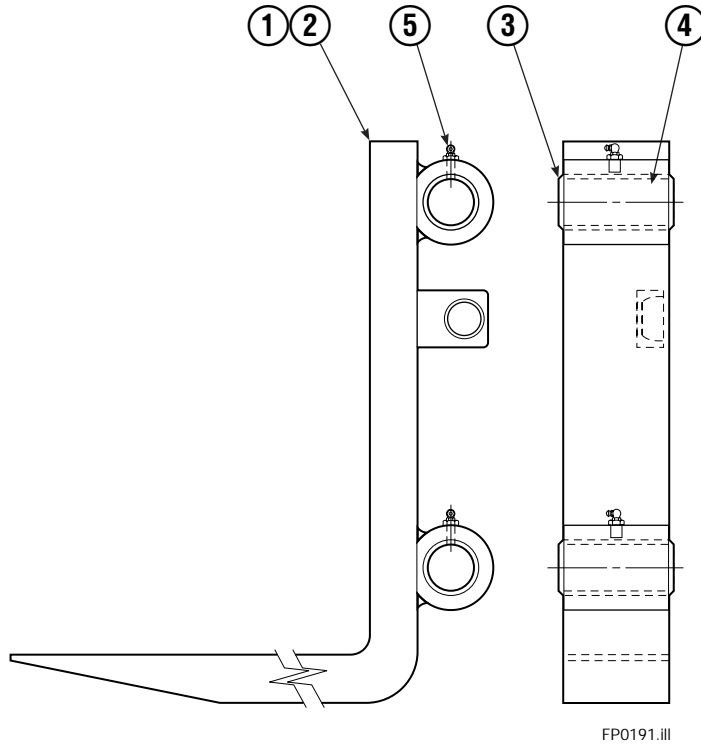

Fork Group

REF	QTY	PART NO.	DESCRIPTION
		214467	Fork Group
1	1	840214	Fork, L.H.
2	1	840209	Fork, R.H.
3	8	7223	Retaining Ring
4	4	828468	Bushing
5	4	828471	Lube Fitting