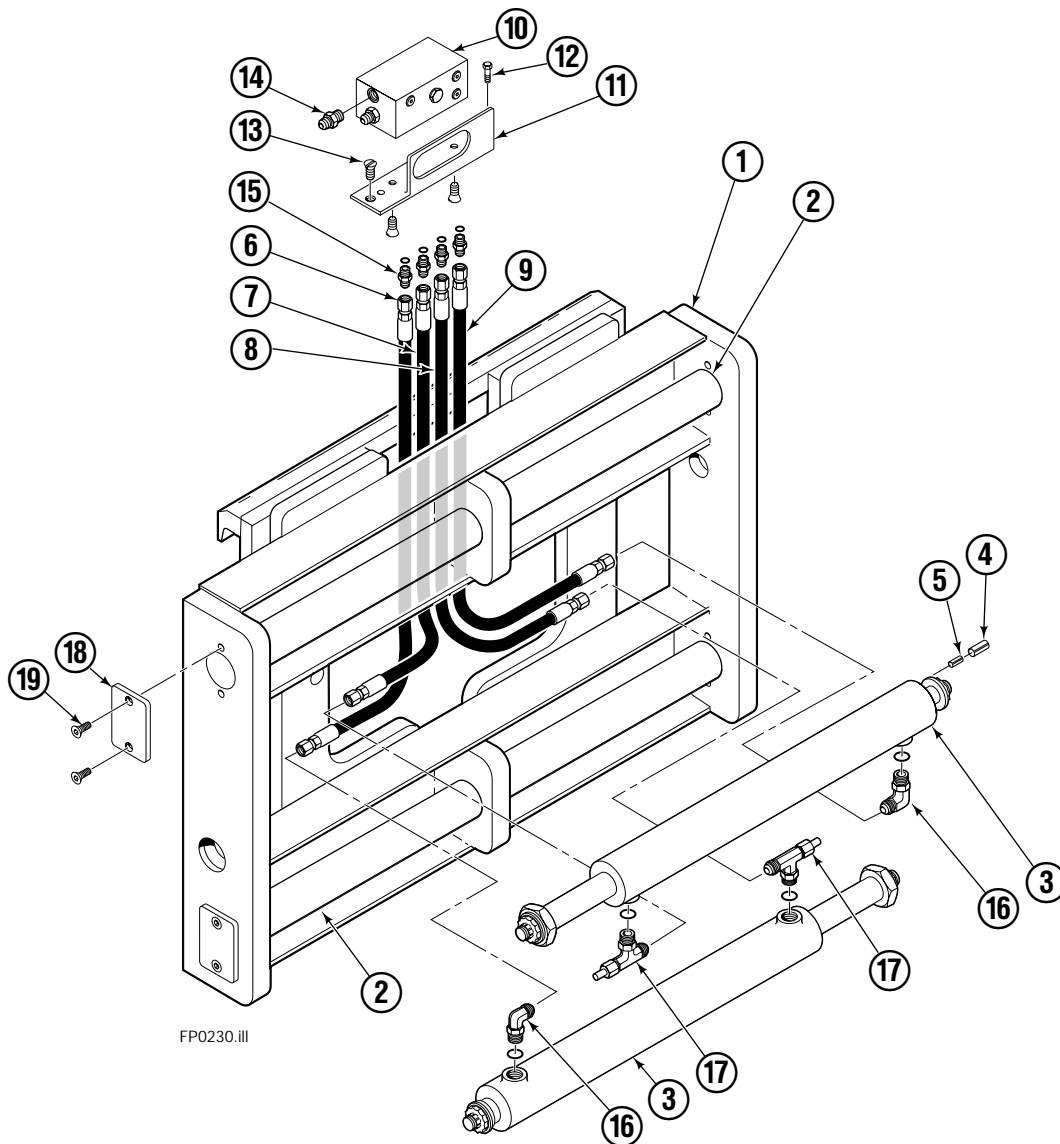

OR

Write: Cascade Corporation, P.O. Box 20187, Portland, OR 97220

Frame Group

FP0230.III

120C

REF	QTY	PART NO.	DESCRIPTION	REF	QTY	PART NO.	DESCRIPTION
		214477	Frame Group - 54"	9	1	675067	Hose - 34 in.
		384624	Hose Group	10	1	668861	Valve ▲
		381520	Hydraulic Group	11	1	844137	Bracket
1	1	842804	Frame - 54"	12	1	643524	Capscrew, 3/8NCx.75 GR8
2	2	830820	Shaft	13	3	4750	Capscrew, 3/8NCx.75 GR8
3	2	384134	Cylinder ▲	14	1	601377	Fitting, 8-8
4	2	7961	Roll Pin	15	4	611288	Fitting, 6-8
5	2	7882	Roll Pin	16	2	601676	Fitting, 6-6
6	1	675067	Hose - 34 in.	17	2	617487	Restrictor ▲
7	1	685673	Hose - 60.75 in.	18	-	-	Cover
8	1	685673	Hose - 60.75 in.	19	-	-	Capscrew

▲ See specific page for parts breakdown.

Reference: S-8704.

Restrictor Fitting

REF	QTY	PART NO.	DESCRIPTION
		617487	Restrictor Assembly
1	1	617486	Tee
2	1	2698	O-Ring
3	1	11100	Setscrew
4	1	11099	Cap
5	1	5715	Jam Nut
6	1	2840	O-Ring

Check Valve Non-Sideshift

REF	QTY	PART NO.	DESCRIPTION
★		668861	Check Valve - Non-Sideshift
1	1	667490	Special Fitting
●	2	2841	O-Ring
3	1	667471	Spool
4	3	609455	Fitting
5	1	668862	Valve Body
6	1	678270	Check Valve - V.P.O.
●	1	661347	Service Kit
8	1	604510	Fitting, 6
10	1	▲	Bracket
11	4	670004	Capscrew, 1/2 NC x 1.25
12	4	6232	Washer
13	1	670000	Guard
■	1	676343	Regeneration Elimination Plug
		668864	Service Kit