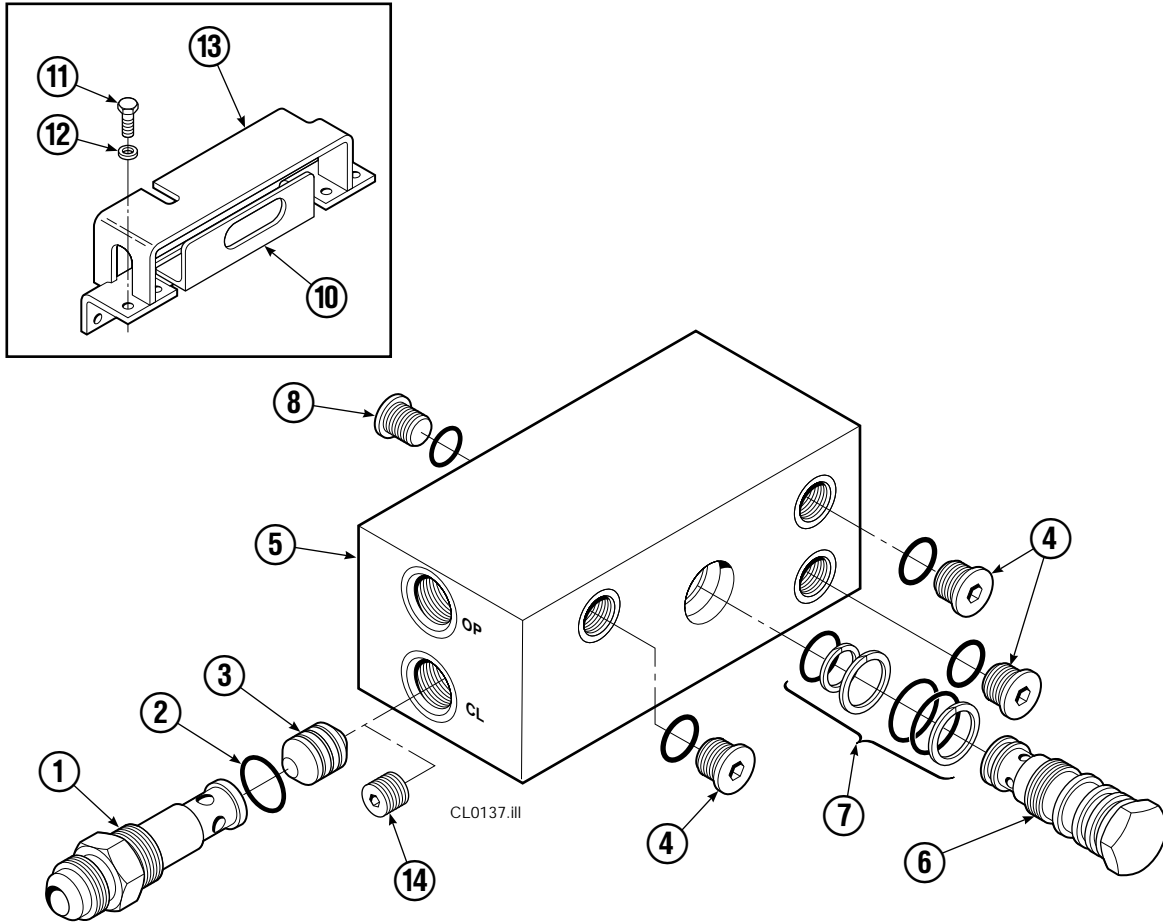

▲ See specific page for parts breakdown.

Reference: S-8704.

Restrictor Fitting

REF	QTY	PART NO.	DESCRIPTION
		617487	Restrictor Assembly
1	1	617486	Tee
2	1	2698	O-Ring
3	1	11100	Setscrew
4	1	11099	Cap
5	1	5715	Jam Nut
6	1	2840	O-Ring

Check Valve Non-Sideshift

REF	QTY	PART NO.	DESCRIPTION
★		668861	Check Valve - Non-Sideshift
1	1	667490	Special Fitting
●	2	2841	O-Ring
3	1	667471	Spool
4	3	609455	Fitting
5	1	668862	Valve Body
6	1	678270	Check Valve - V.P.O.
●	1	661347	Service Kit
8	1	604510	Fitting, 6
10	1	▲	Bracket
11	4	670004	Capscrew, 1/2 NC x 1.25
12	4	6232	Washer
13	1	670000	Guard
■	1	676343	Regeneration Elimination Plug
		668864	Service Kit

- Included in Service Kit 668864.
- ★ Includes items 1 thru 8 only.
- ▲ See Frame and Weldment Assembly page.
- For eliminating regeneration circuit only.
(See Technical Bulletin Number 121)

Cylinder

120C			
REF	QTY	PART NO.	DESCRIPTION
		384134	Cylinder Assembly
1	2	■ 6511	Cotter Pin
2	2	■ 667667	Retainer
3	2	■ 667668	Nut
4	1	564906	Shell
5	1	558402	Piston
6	1	✕ 2722	O-Ring
7	1	✕ 557376	Seal
8	1	✕ 2791	O-Ring
9	1	✕ 615134	Back-Up Ring
10	1	667675	Retainer
11	1	✕ 662451	Seal
12	1	✕ 638246	Nylon Ring
13	1	✕ 628047	Wiper
14	1	561012	Nut
15	1	564940	Rod
16	1	667676	Washer
17	1	—	Spacer
18	1	✕ 671049	Seal Loader, Piston
19	1	✕ 671052	Seal Loader, Retainer
		667723	Service Kit