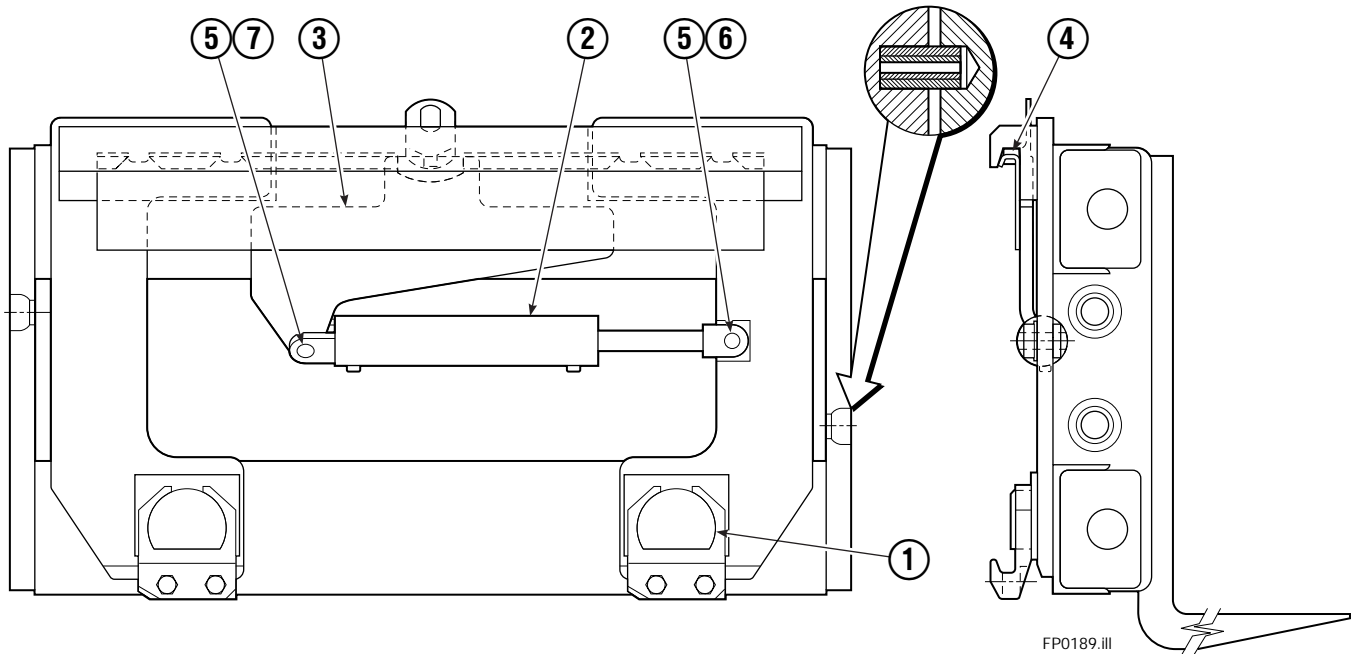

- Included in Service Kit 668864.
- ★ Includes items 1 thru 8 only.
- ▲ See Frame and Weldment Assembly page.
- For eliminating regeneration circuit only.
(See Technical Bulletin Number 121)

Cylinder

120C			
REF	QTY	PART NO.	DESCRIPTION
		384134	Cylinder Assembly
1	2	■ 6511	Cotter Pin
2	2	■ 667667	Retainer
3	2	■ 667668	Nut
4	1	564906	Shell
5	1	558402	Piston
6	1	✕ 2722	O-Ring
7	1	✕ 557376	Seal
8	1	✕ 2791	O-Ring
9	1	✕ 615134	Back-Up Ring
10	1	667675	Retainer
11	1	✕ 662451	Seal
12	1	✕ 638246	Nylon Ring
13	1	✕ 628047	Wiper
14	1	561012	Nut
15	1	564940	Rod
16	1	667676	Washer
17	1	—	Spacer
18	1	✕ 671049	Seal Loader, Piston
19	1	✕ 671052	Seal Loader, Retainer
		667723	Service Kit

✕ Included in Service Kit.
 ■ Included in Nut Service Kit 668925.
 Reference: S-5564, S-5565

Common Parts Group

120C			
REF	QTY	PART NO.	DESCRIPTION
		381515	Common Parts Group
1	2	676650	Bearing - Lower
2	1	686243	Cylinder Assembly ▲
3	1	841031	Anchor Bracket Weldment
4	2	672018	Bearing Segment - Upper
5	2	686217	Cotter Pin
6	1	686214	Pin - Clevis
7	1	686215	Pin - Clevis