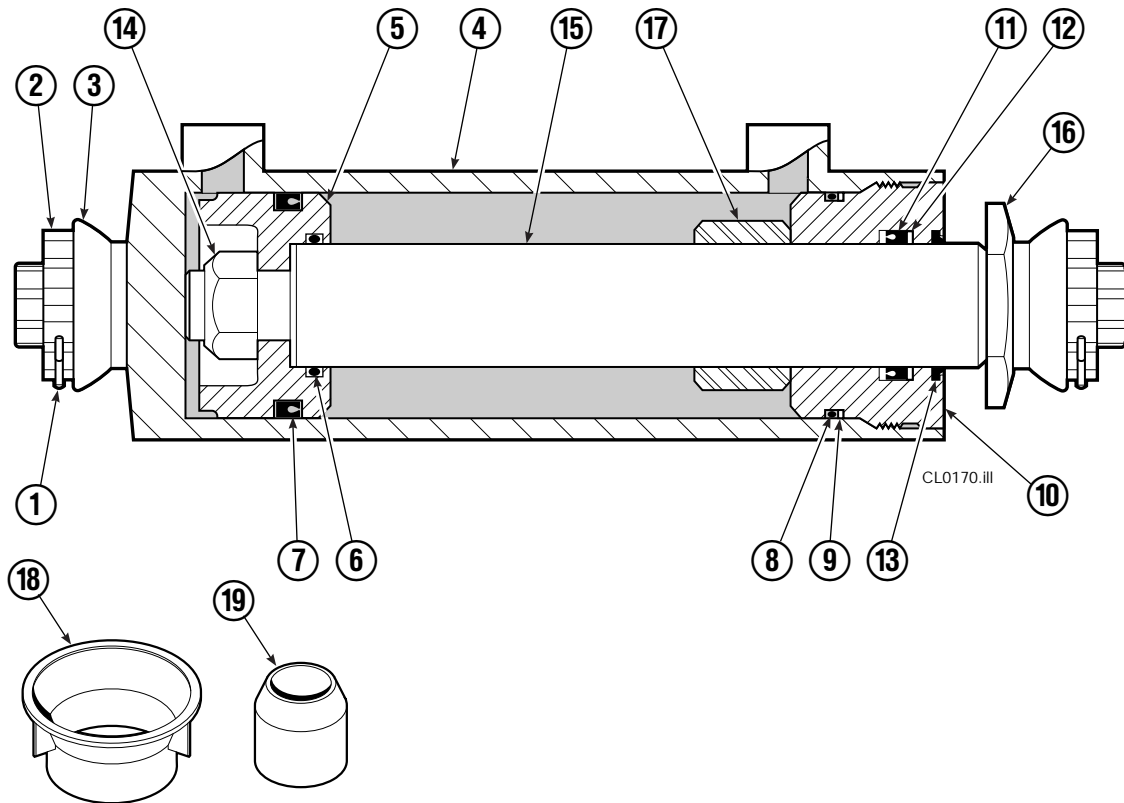

OR

Write: Cascade Corporation, P.O. Box 20187, Portland, OR 97220

Frame Group

FP0230.III

120C

REF	QTY	PART NO.	DESCRIPTION	REF	QTY	PART NO.	DESCRIPTION
		214477	Frame Group - 54"	9	1	675067	Hose - 34 in.
		384624	Hose Group	10	1	668861	Valve ▲
		381520	Hydraulic Group	11	1	844137	Bracket
1	1	842804	Frame - 54"	12	1	643524	Capscrew, 3/8NCx.75 GR8
2	2	830820	Shaft	13	3	4750	Capscrew, 3/8NCx.75 GR8
3	2	384134	Cylinder ▲	14	1	601377	Fitting, 8-8
4	2	7961	Roll Pin	15	4	611288	Fitting, 6-8
5	2	7882	Roll Pin	16	2	601676	Fitting, 6-6
6	1	675067	Hose - 34 in.	17	2	617487	Restrictor ▲
7	1	685673	Hose - 60.75 in.	18	-	-	Cover
8	1	685673	Hose - 60.75 in.	19	-	-	Capscrew

▲ See specific page for parts breakdown.

Reference: S-8704.

Restrictor Fitting

REF	QTY	PART NO.	DESCRIPTION
		617487	Restrictor Assembly
1	1	617486	Tee
2	1	2698	O-Ring
3	1	11100	Setscrew
4	1	11099	Cap
5	1	5715	Jam Nut
6	1	2840	O-Ring

- Included in Service Kit 668864.
- ★ Includes items 1 thru 8 only.
- ▲ See Frame and Weldment Assembly page.
- For eliminating regeneration circuit only.
(See Technical Bulletin Number 121)

Cylinder

120C			
REF	QTY	PART NO.	DESCRIPTION
		384134	Cylinder Assembly
1	2	■ 6511	Cotter Pin
2	2	■ 667667	Retainer
3	2	■ 667668	Nut
4	1	564906	Shell
5	1	558402	Piston
6	1	✕ 2722	O-Ring
7	1	✕ 557376	Seal
8	1	✕ 2791	O-Ring
9	1	✕ 615134	Back-Up Ring
10	1	667675	Retainer
11	1	✕ 662451	Seal
12	1	✕ 638246	Nylon Ring
13	1	✕ 628047	Wiper
14	1	561012	Nut
15	1	564940	Rod
16	1	667676	Washer
17	1	—	Spacer
18	1	✕ 671049	Seal Loader, Piston
19	1	✕ 671052	Seal Loader, Retainer
		667723	Service Kit