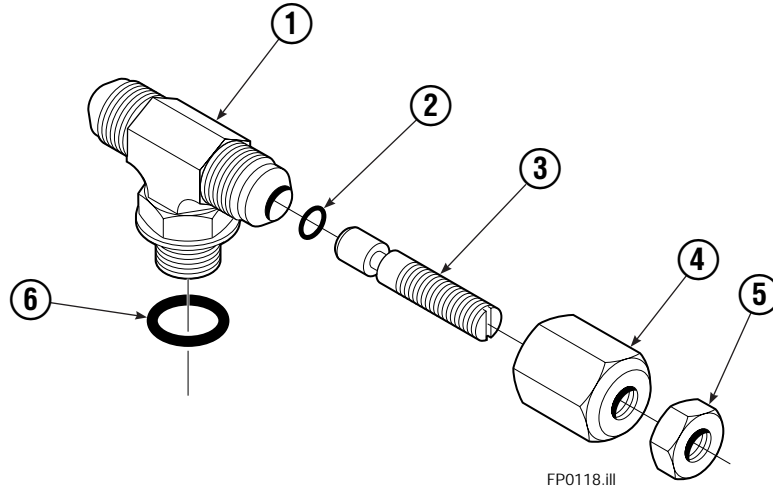

OR

Write: Cascade Corporation, P.O. Box 20187, Portland, OR 97220

Frame Group

FP0230.III

120C

REF	QTY	PART NO.	DESCRIPTION	REF	QTY	PART NO.	DESCRIPTION
		214477	Frame Group - 54"	9	1	675067	Hose - 34 in.
		384624	Hose Group	10	1	668861	Valve ▲
		381520	Hydraulic Group	11	1	844137	Bracket
1	1	842804	Frame - 54"	12	1	643524	Capscrew, 3/8NCx.75 GR8
2	2	830820	Shaft	13	3	4750	Capscrew, 3/8NCx.75 GR8
3	2	384134	Cylinder ▲	14	1	601377	Fitting, 8-8
4	2	7961	Roll Pin	15	4	611288	Fitting, 6-8
5	2	7882	Roll Pin	16	2	601676	Fitting, 6-6
6	1	675067	Hose - 34 in.	17	2	617487	Restrictor ▲
7	1	685673	Hose - 60.75 in.	18	-	-	Cover
8	1	685673	Hose - 60.75 in.	19	-	-	Capscrew

▲ See specific page for parts breakdown.

Reference: S-8704.

Restrictor Fitting

REF	QTY	PART NO.	DESCRIPTION
		617487	Restrictor Assembly
1	1	617486	Tee
2	1	2698	O-Ring
3	1	11100	Setscrew
4	1	11099	Cap
5	1	5715	Jam Nut
6	1	2840	O-Ring

- Included in Service Kit 668864.
- ★ Includes items 1 thru 8 only.
- ▲ See Frame and Weldment Assembly page.
- For eliminating regeneration circuit only.
(See Technical Bulletin Number 121)

Cylinder

120C			
REF	QTY	PART NO.	DESCRIPTION
		384134	Cylinder Assembly
1	2	■ 6511	Cotter Pin
2	2	■ 667667	Retainer
3	2	■ 667668	Nut
4	1	564906	Shell
5	1	558402	Piston
6	1	✕ 2722	O-Ring
7	1	✕ 557376	Seal
8	1	✕ 2791	O-Ring
9	1	✕ 615134	Back-Up Ring
10	1	667675	Retainer
11	1	✕ 662451	Seal
12	1	✕ 638246	Nylon Ring
13	1	✕ 628047	Wiper
14	1	561012	Nut
15	1	564940	Rod
16	1	667676	Washer
17	1	—	Spacer
18	1	✕ 671049	Seal Loader, Piston
19	1	✕ 671052	Seal Loader, Retainer
		667723	Service Kit