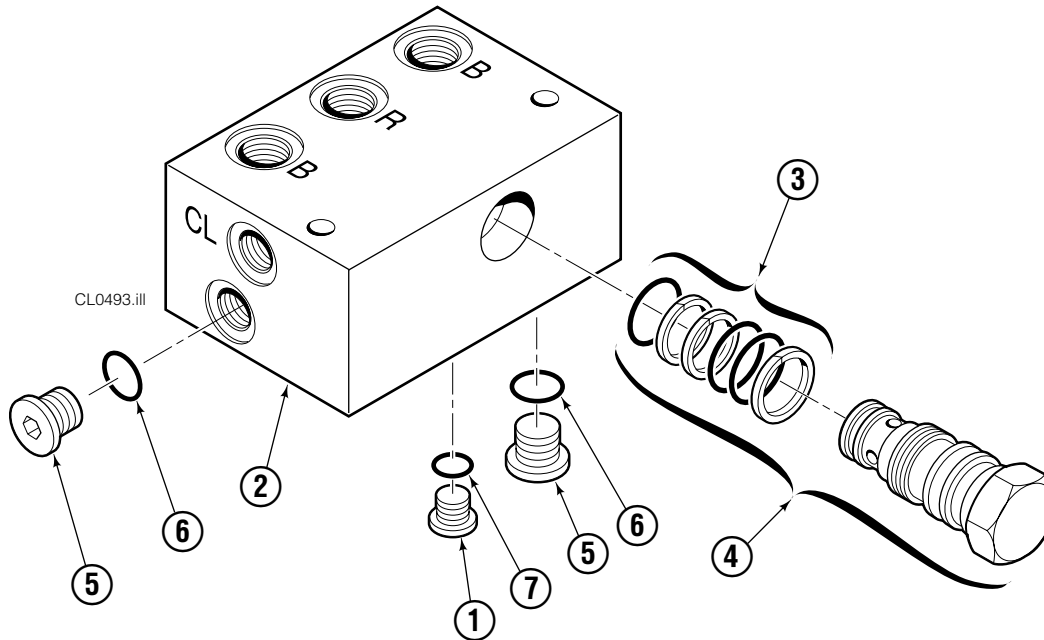

Valve Group Non-Sideshift

REF	QTY	PART NO.	DESCRIPTION
		676778	Valve Assembly
1	1	604510	Fitting, 6
2	1	676780	Valve Body
3	1	656223	Service Kit – Check Valve ▲
4	1	661816	Check Valve – PO
5	2	602580	Fitting, 8
6	2	2841	O-Ring ▲
7	1	2840	O-Ring ▲
		676169	Valve Service Kit

▲ Included in Service Kit 676169.