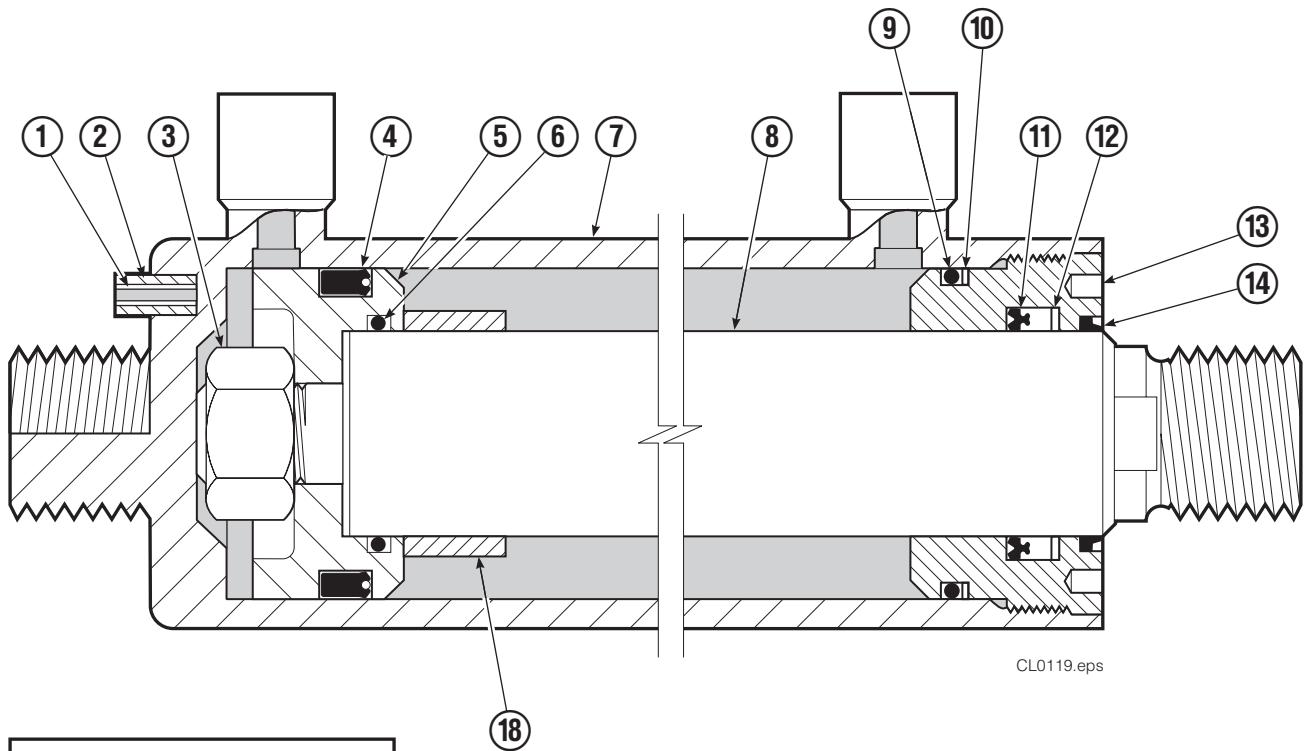

Cylinder Assembly

CL0119.eps