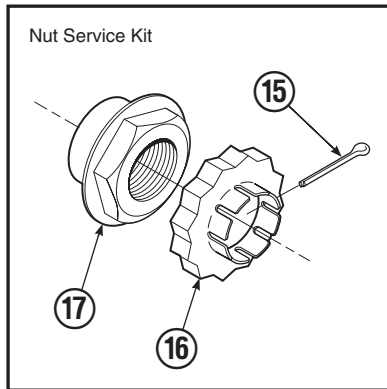

# Arm/Cylinder Group

CL1417.eps

70D			
REF	QTY	PART NO.	DESCRIPTION
		6140869	Arm/Cylinder Group
1	4	343927	Arm Bar
2	2	387738	Cylinder ♦
3	1	343222	Bumper

♦ See Cylinder page for parts breakdown.

# Cylinder Assembly

CL0119.eps

70D			
REF	QTY	PART NO.	DESCRIPTION
		387738	Cylinder Assembly
1	1	7882	Roll Pin
2	1	7964	Roll Pin
3	1	560997	Nut
4	1	662459	◆ Seal
5	1	558405	Piston
6	1	2787	◆ O-Ring
7	1	565096	Shell
8	1	565097	Rod
9	1	209589	◆ O-Ring
10	1	229646	◆ Back-Up Ring
11	1	553520	◆ Seal
12	1	636701	◆ Back-Up Ring
13	1	556432	Retainer
14	1	624572	◆ Wiper
15	1	6513	■ Cotter Pin
16	1	676110	■ Retainer
17	1	676109	■ Nut
18	1	—	Spacer
		556486	Service Kit