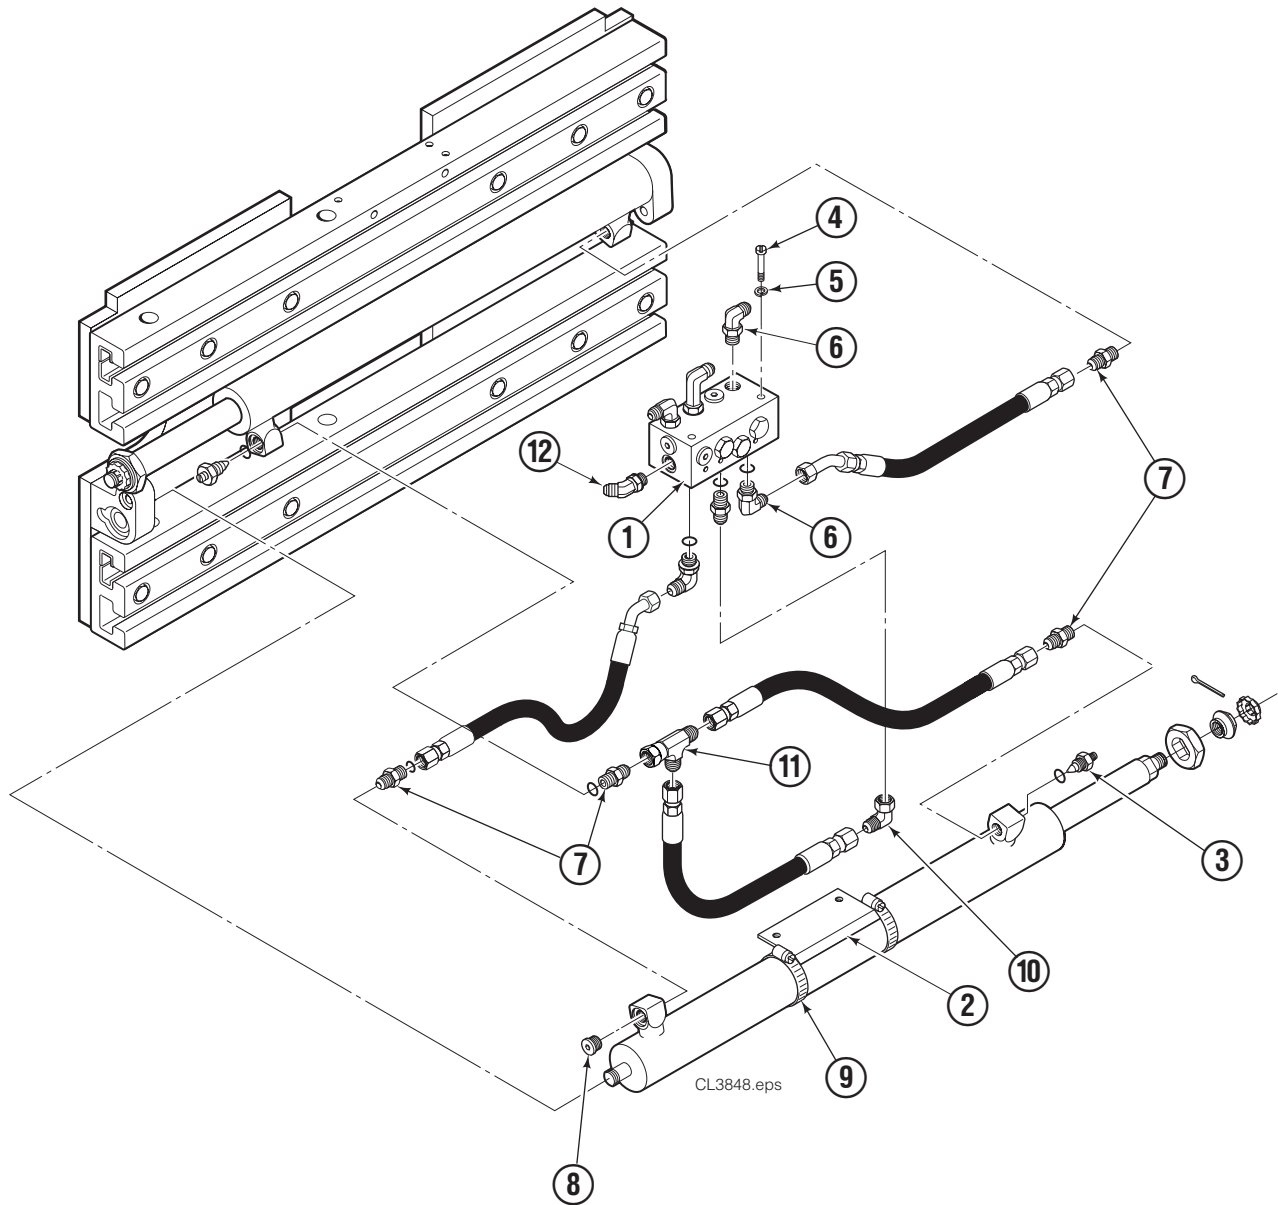

Hydraulic Group Sideshift

70D							
REF	QTY	PART NO.	DESCRIPTION	REF	QTY	PART NO.	DESCRIPTION
		220007	Hydraulic Group	7	5	601377	Fitting, 8-8
1	1	676778	Valve Assembly ◆	8	2	602580	Plug
2	1	676115	Bracket	9	4	644588	Clamp
3	2	667609	Restrictor Fitting ■	10	1	605761	Fitting, 8-8
4	2	768529	Capscrew, M8 x 60	11	1	611330	Fitting, 8-8
5	2	6287	Lockwasher	12	1	611303	Fitting, 8-8
6	3	601250	Fitting, 8-8				

- See Valve Assembly page for parts breakdown.
- See Restrictor Fitting page for parts breakdown.

Reference: Common Parts 220004, SK-5368-R5.