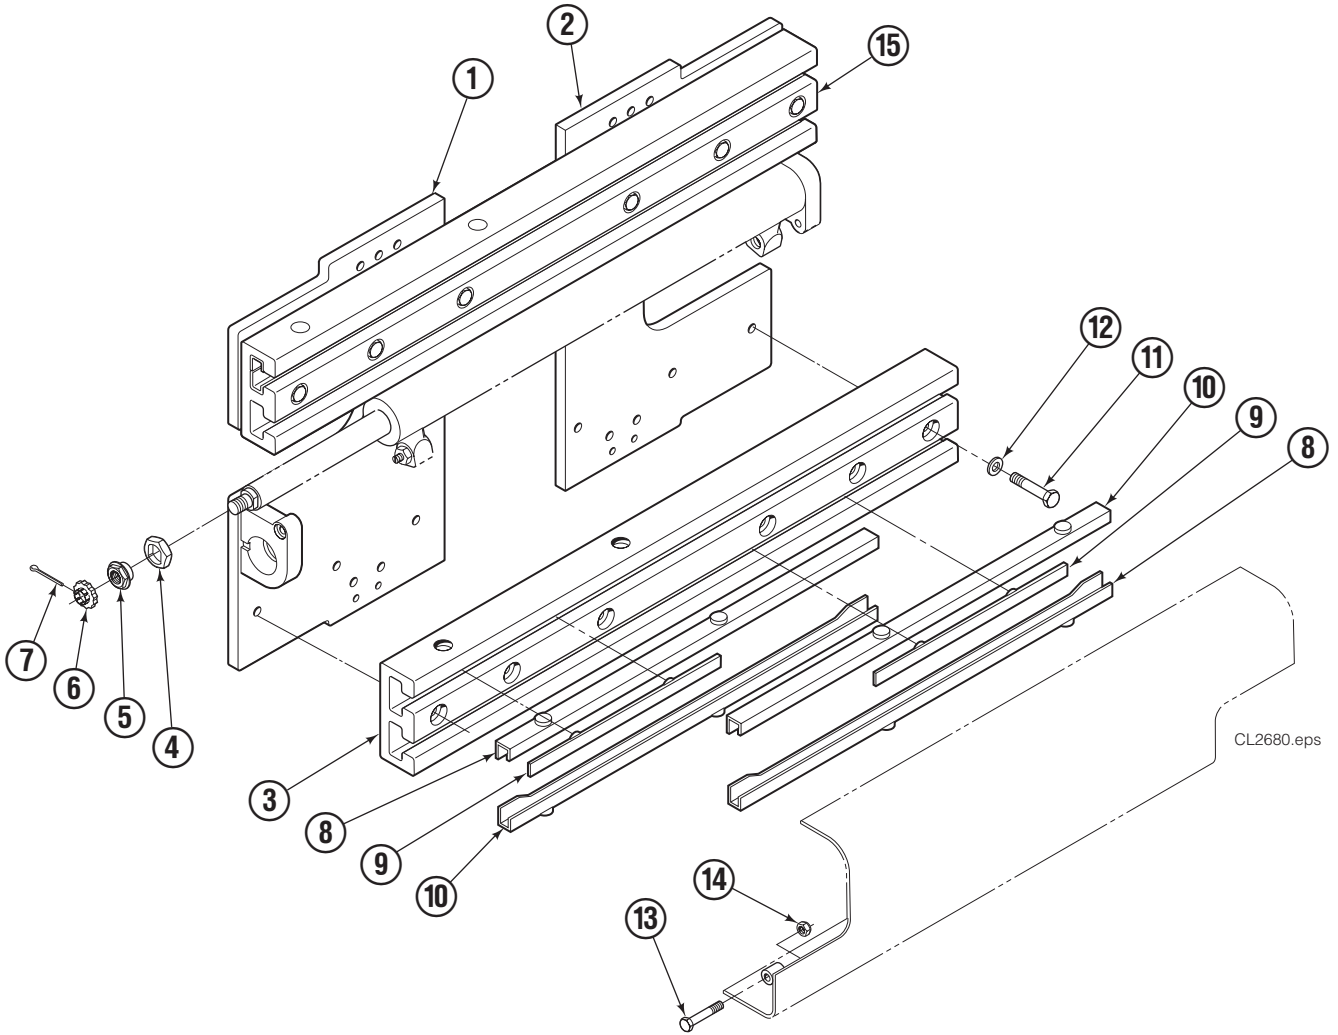

# Safety Decals

REF	QTY	PART NO.	DESCRIPTION
1	2	665595	No Hand Hold Decal
2	2	679150	No Step Decal

# Base Unit Group

70D			
REF	QTY	PART NO.	DESCRIPTION
		6110024	Base Unit Group
1	1	682458	Mounting Plate – RH
2	1	682454	Mounting Plate – LH
3	1	676517	Frame – Lower
4	2	676108	Hex Washer
5	4	676109	Spherical Nut
6	4	676110	Locking Cap
7	4	6513	Cotter Pin
8	4	676105	Bearing
9	4	667663	Bearing
10	4	676104	Bearing
11	8	676793	Capscrew, M20 x 100
12	8	670692	Washer, M20
13	2	768560	Capscrew, M12 x 80
14	2	773842	Self-Locking Nut
15	1	676517	Frame – Upper