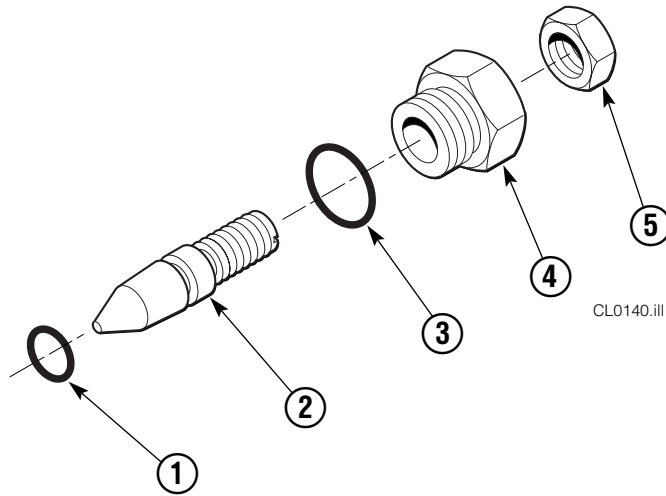

Restrictor Cartridge

REF	QTY	PART NO.	DESCRIPTION
		667609	Restrictor Cartridge
1	1	2701	O-Ring
2	1	667611	Plunger
3	1	2841	O-Ring
4	1	667610	Plug - Special
5	1	5716	Jam Nut