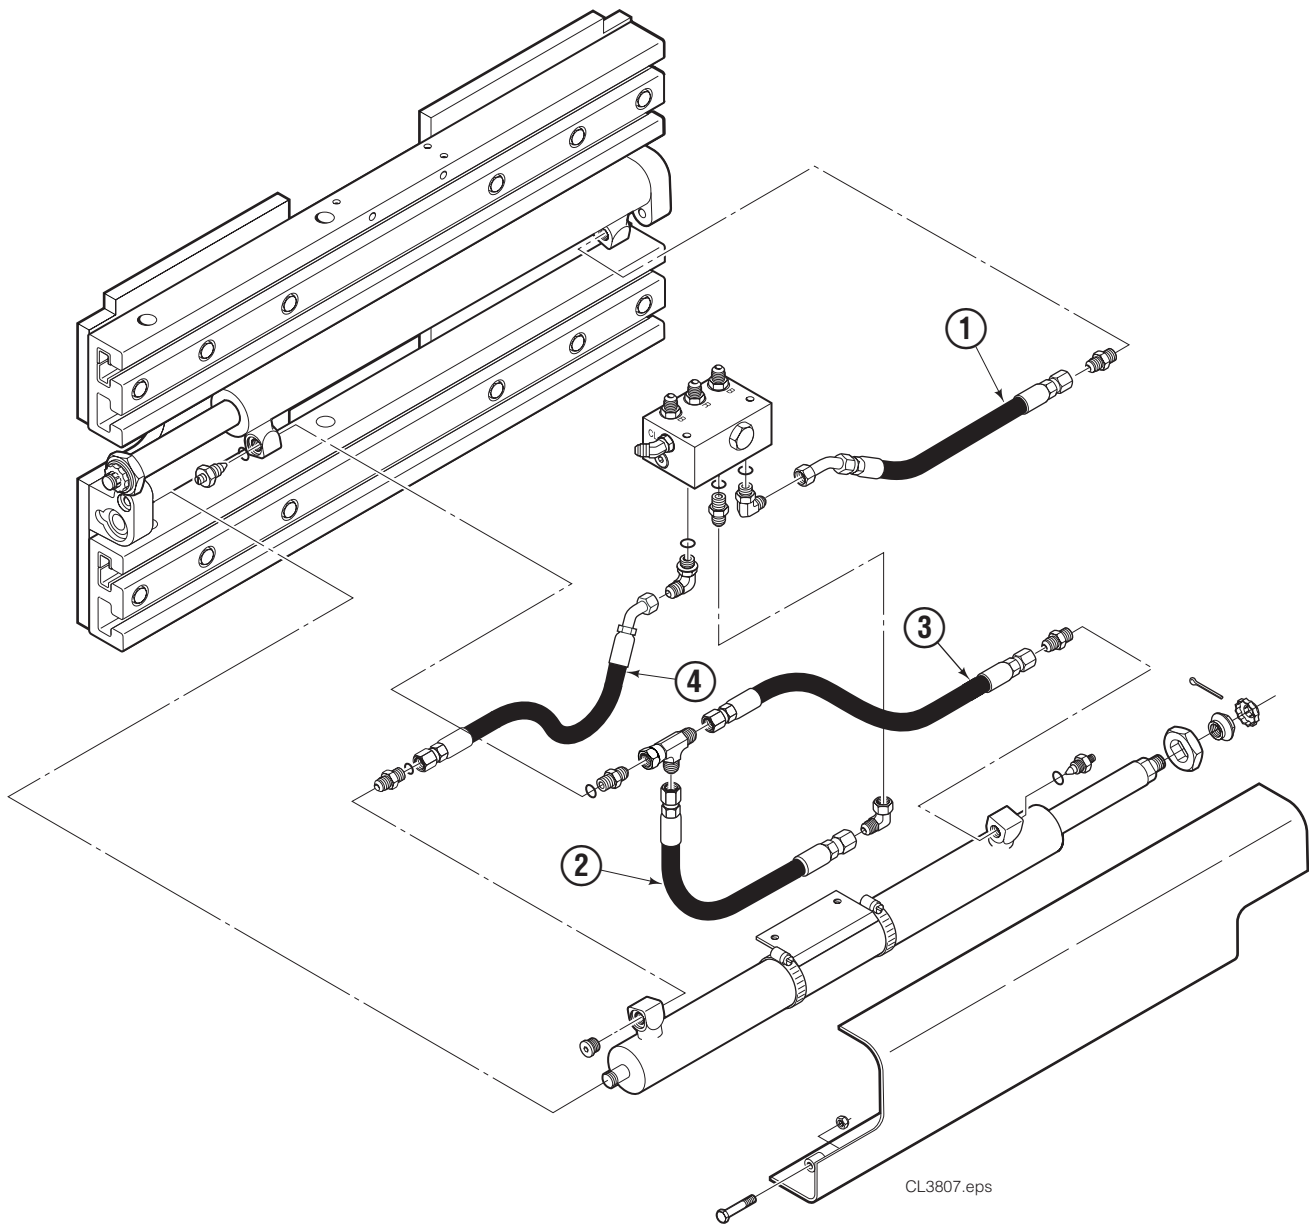

Hose Group

REF	QTY	PART NO.	DESCRIPTION
		61405870	Hose Group
1	1	680185	Hose, 24.50 in.
2	1	676113	Hose, 17.00 in.
3	1	680186	Hose, 24.50 in.
4	1	682868	Hose, 16.04 in.