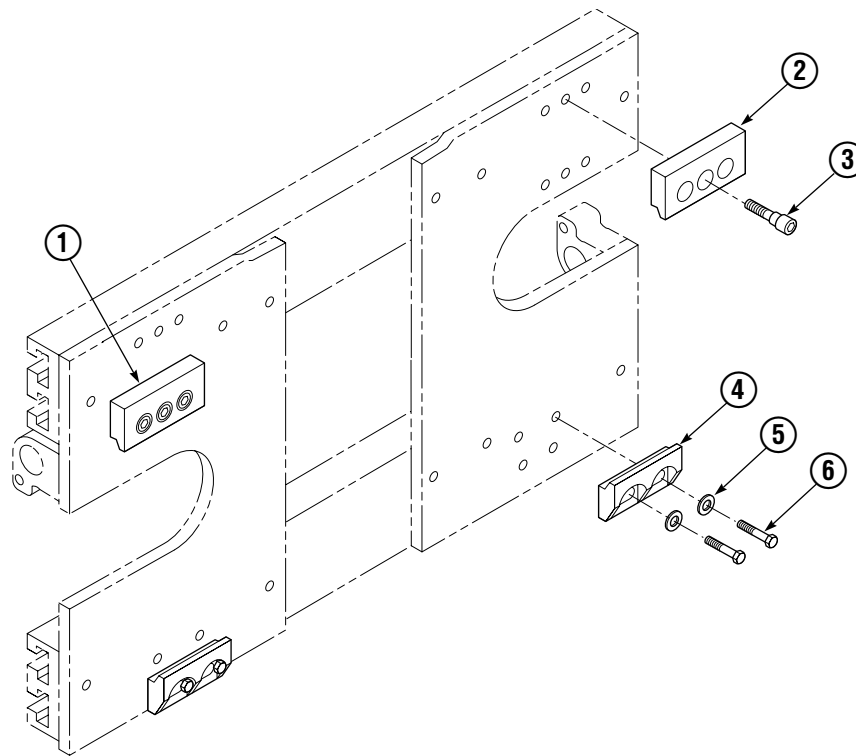

Bolt-On Mounting Group

CL0159.iii

Class III

REF	QTY	PART NO.	DESCRIPTION
		676124	Mounting Group
1	1	676125	Upper Hook - LH
2	1	676126	Upper Hook - RH
3	6	676801	Capscrew, M20 x 50
4	2	675969	Lower Hook
5	4	667225	Washer, 5/8 in. ID
6	5	779009	Capscrew, M16 x 30