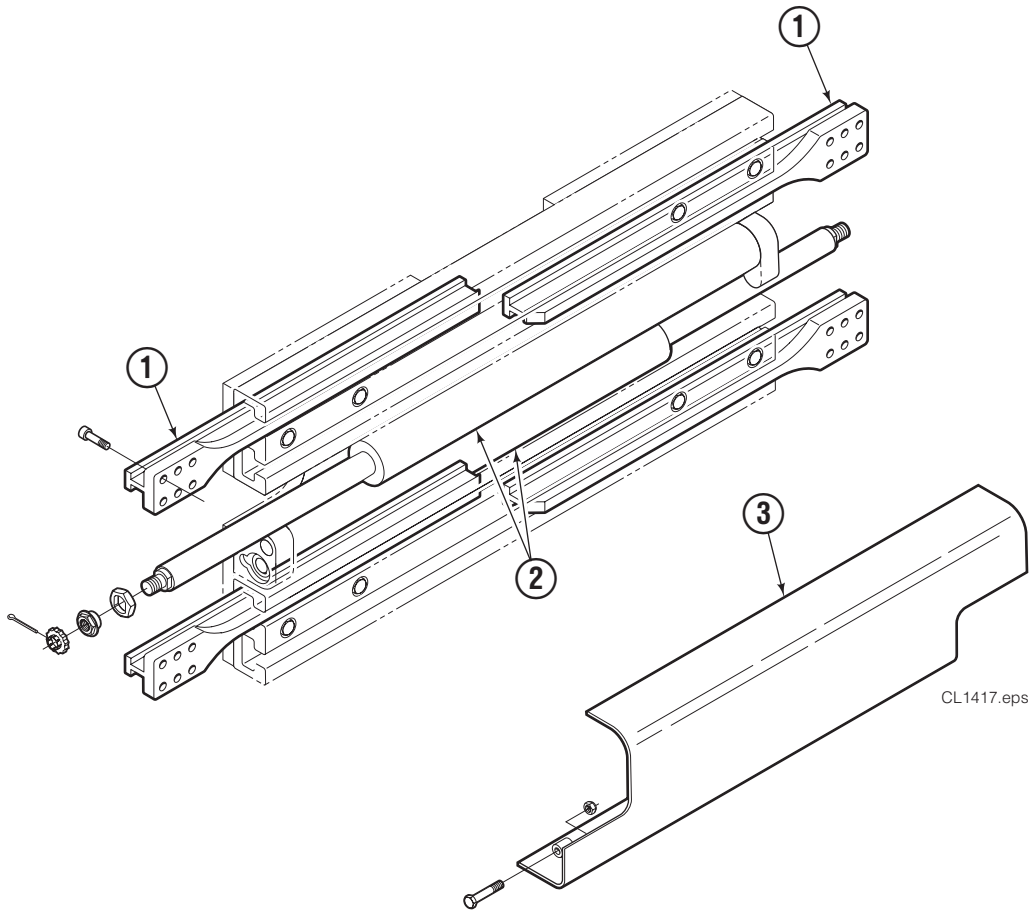

Arm/Cylinder Group

CL1417.eps

70D			
REF	QTY	PART NO.	DESCRIPTION
		6140869	Arm/Cylinder Group
1	4	343927	Arm Bar
2	2	387738	Cylinder ♦
3	1	343222	Bumper

♦ See Cylinder page for parts breakdown.