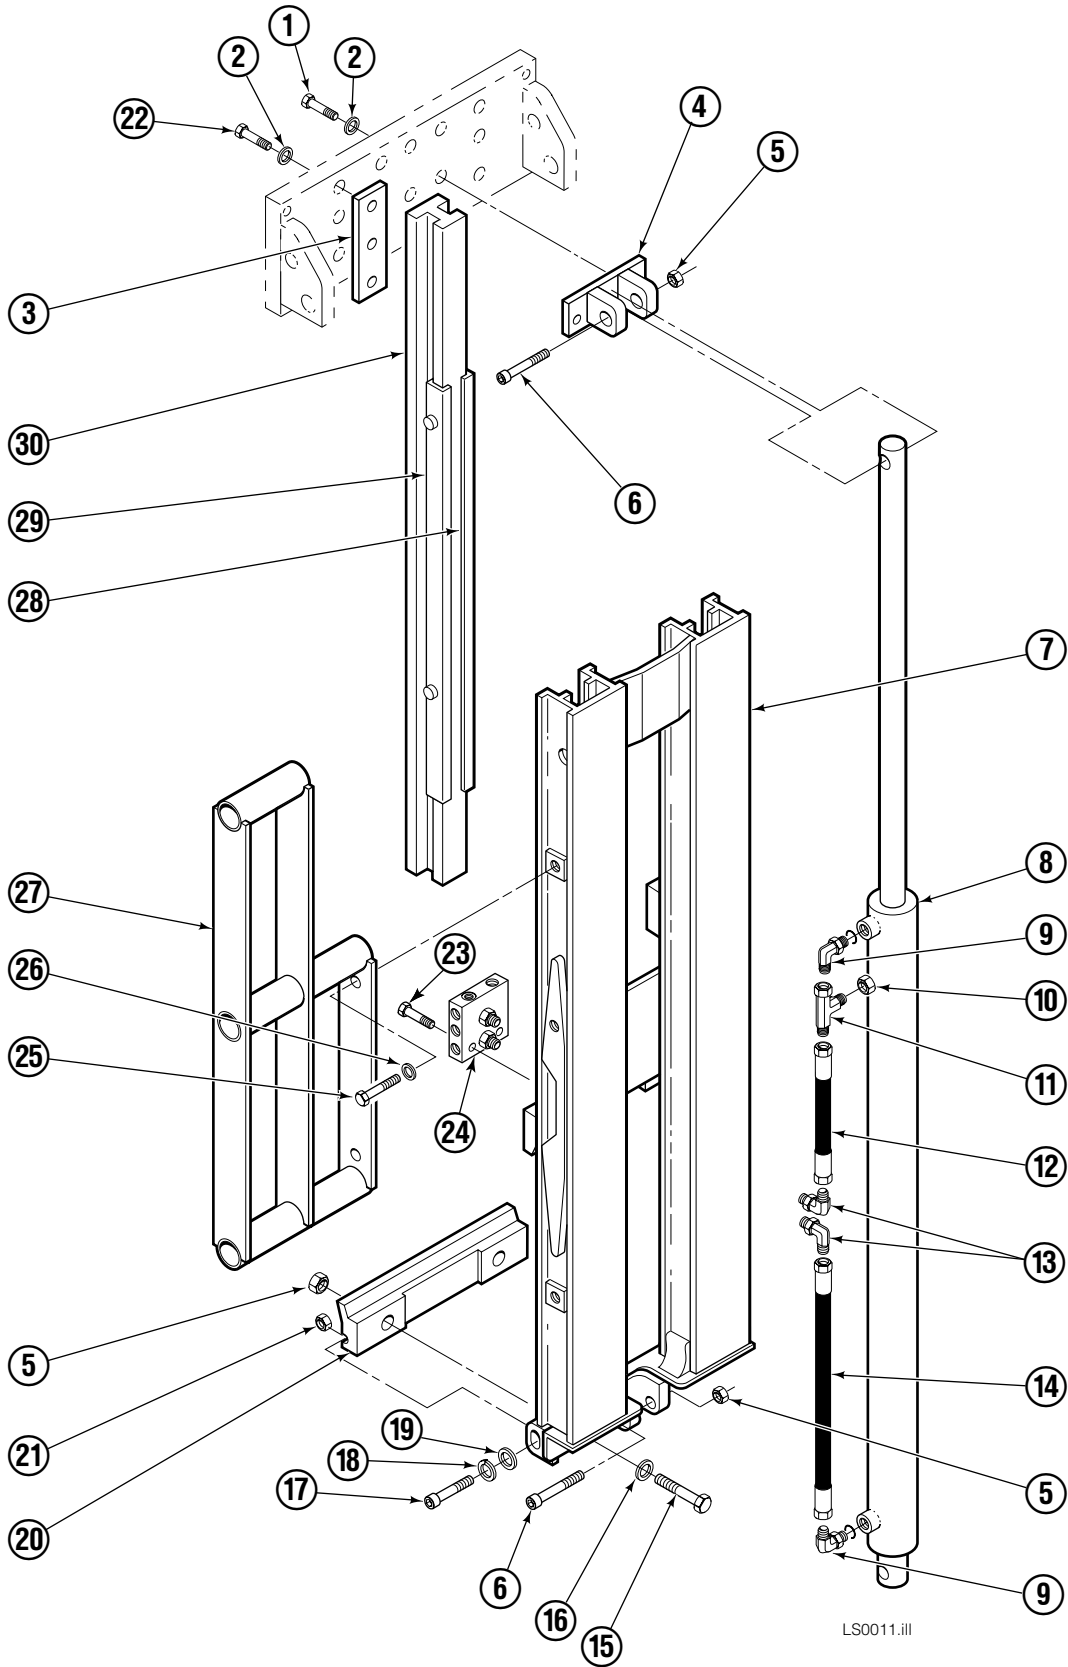

Frame Group

LS0011.iii

Frame Group

35E			
REF	QTY	PART NO.	DESCRIPTION
1	3	206478	Capscrew, M10x1.5x30-10,9
2	9	201570	Washer
3	2	201956	Shim
4	1	201976	Cylinder Clevis
5	4	678990	Nut
6	2	211250	Capscrew
7	1	206501	Frame – 45"-84" Opening Range
8	1	582490	Cylinder – 42"-84" Opening Range ◆
9	2	601676	Fitting, 6-6
10	1	2645	Fitting, 6
11	1	611329	Fitting, 6-6
12	1	675058	Hose – 42"-84" Opening Range
13	2	2680	Fitting, 6-6
14	1	206880	Hose
15	2	689997	Capscrew, M16x2x45-8.8
16	2	667225	Washer
17	1	201568	Capscrew
18	1	680253	Lockwasher, M8
19	1	205349	Washer
20	1	202049	Lower Hook
21	1	767414	Nut, M8
22	8	209684	Capscrew, M10x1.5x55-10,9
23	2	768795	Capscrew
24	1	202047	Valve Assembly ■
25	4	766154	Capscrew
26	4	211179	Washer
27	2	202328	Backrest – 45"-84" Opening Range
28	2	668910	Bearing
29	2	668911	Bearing
30	2	202055	Arm Bar – 42"-84" Opening Range

◆ See Cylinder page for parts breakdown.

■ See Valve page for parts breakdown.

Reference: Frame Group 206501, Common Parts 201962,
Hydraulic Group 202324.