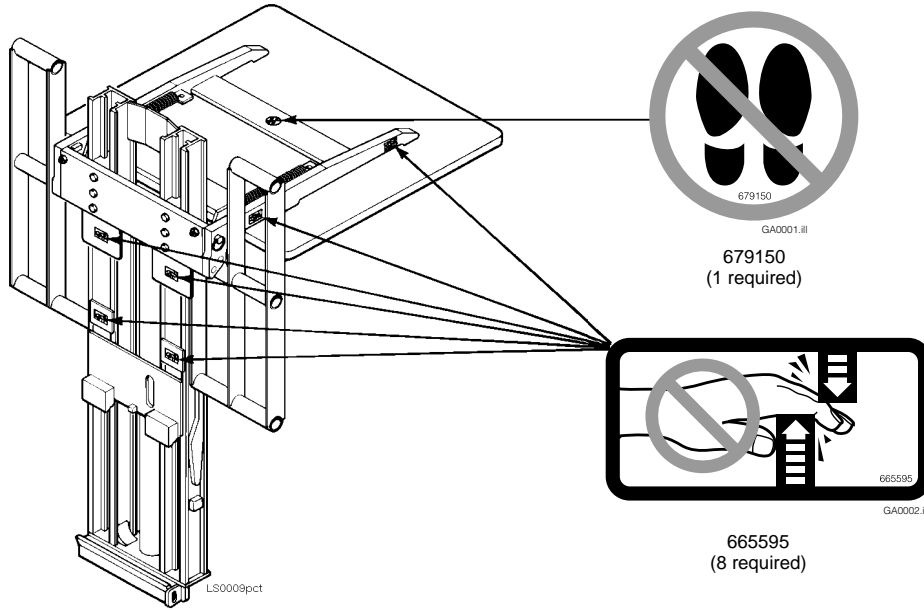

Decals

Load Stabilizer