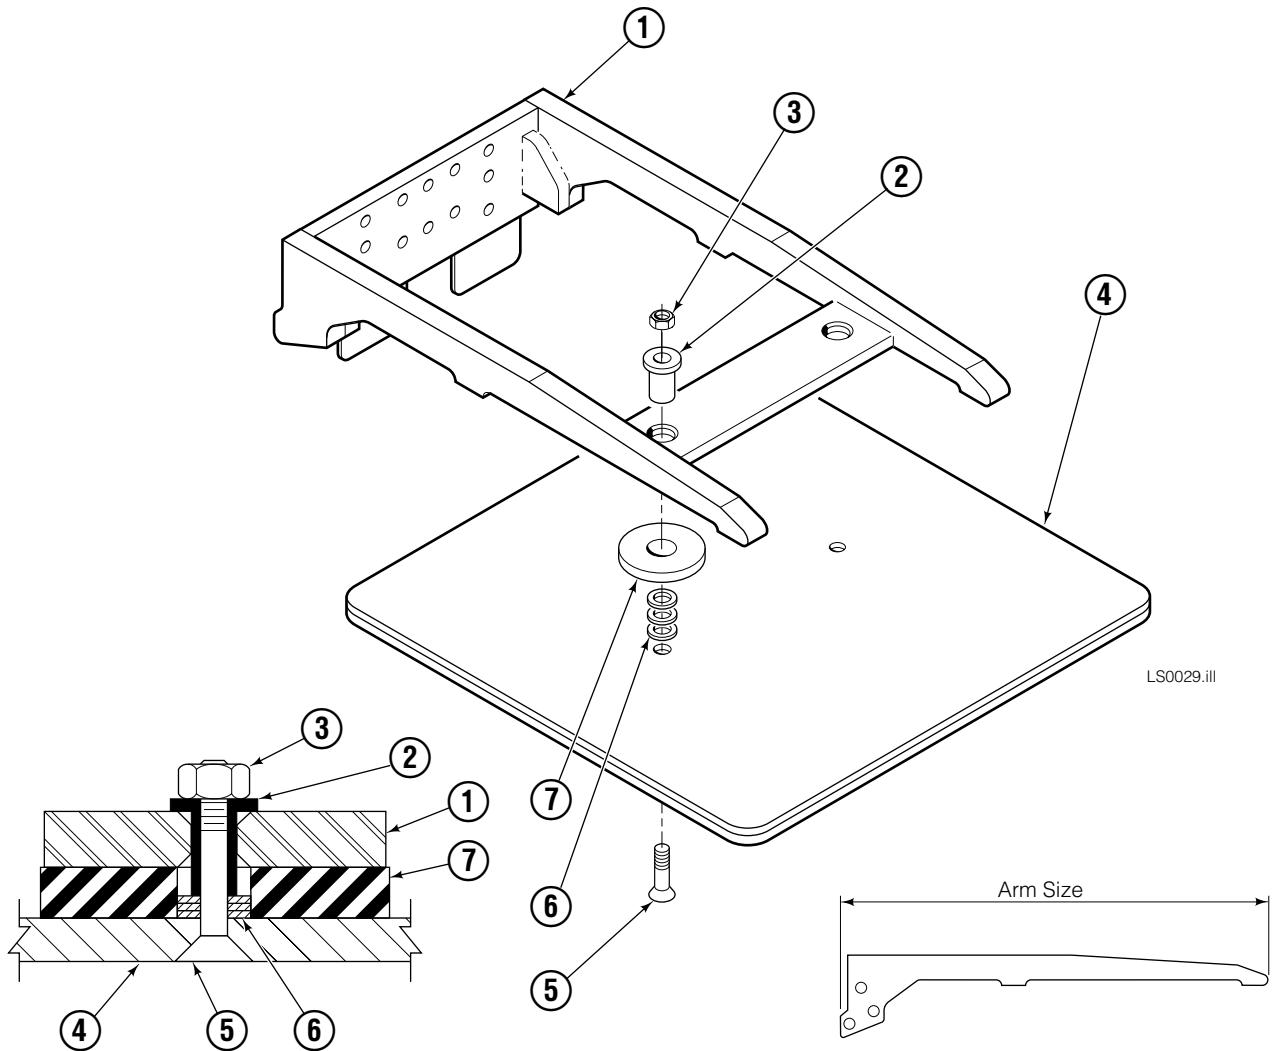

Fold Down Arm Group

35E			
REF	QTY	PART NO.	DESCRIPTION
1	1	202061	Arm
2	2	205976	▲ Sleeve
3	2	205979	▲ Nut, M12
4	1	202260	Contact Pad, 30 in. x 30 in.
5	2	768709	▲ Capscrew
6	6	202251	▲ Washer, M12
7	2	202145	▲ Washer, Rubber
		205980	Service Kit

▲ Included in Service Kit 205980.
Reference: Common Parts 201962.