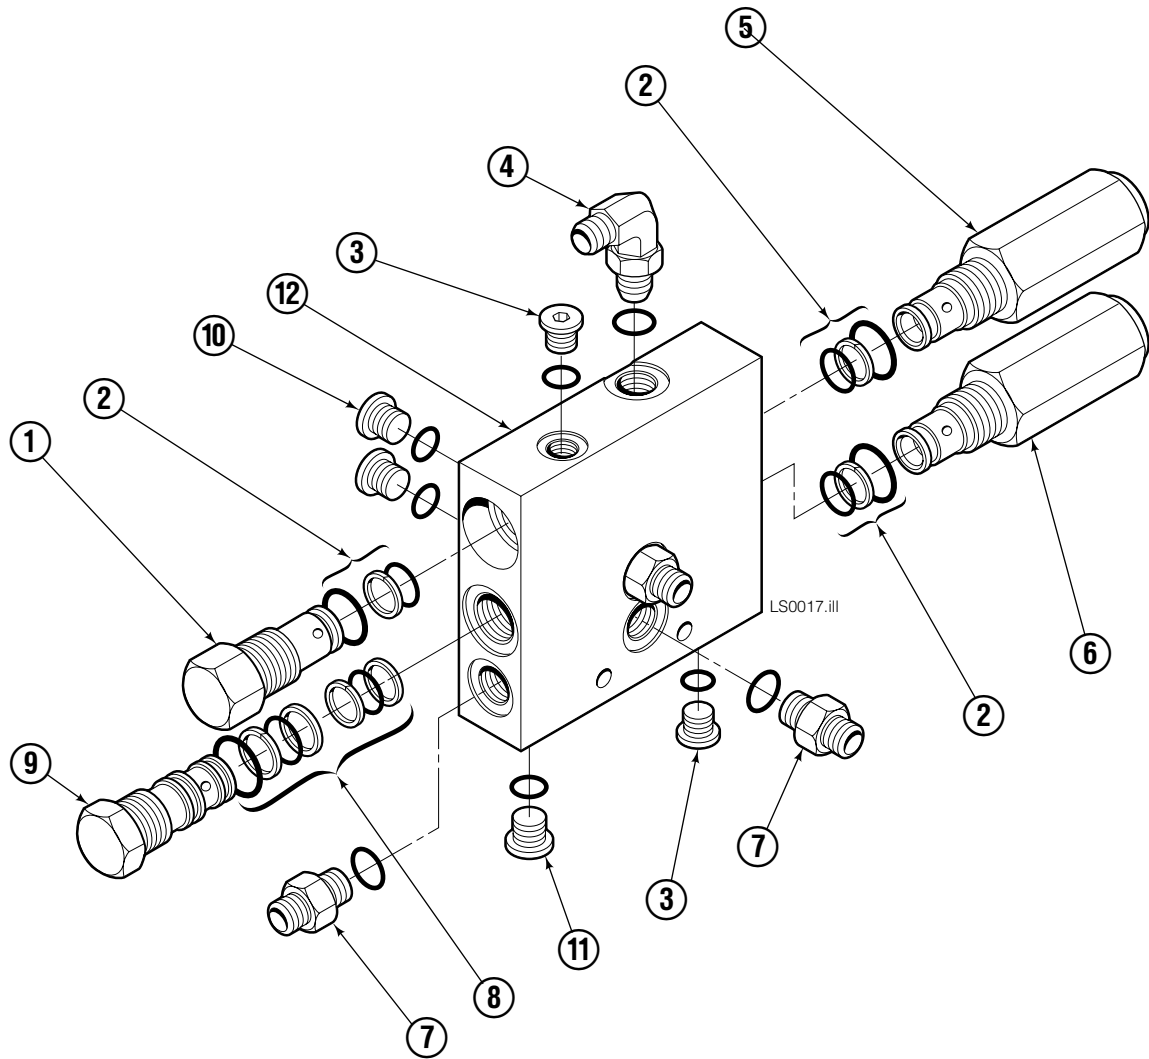

35E			
REF	QTY	PART NO.	DESCRIPTION
1	3	206478	Capscrew, M10x1.5x30-10,9
2	9	201570	Washer
3	2	201956	Shim
4	1	201976	Cylinder Clevis
5	4	678990	Nut
6	2	211250	Capscrew
7	1	206501	Frame – 45"-84" Opening Range
8	1	582490	Cylinder – 42"-84" Opening Range ◆
9	2	601676	Fitting, 6-6
10	1	2645	Fitting, 6
11	1	611329	Fitting, 6-6
12	1	675058	Hose – 42"-84" Opening Range
13	2	2680	Fitting, 6-6
14	1	206880	Hose
15	2	689997	Capscrew, M16x2x45-8.8
16	2	667225	Washer
17	1	201568	Capscrew
18	1	680253	Lockwasher, M8
19	1	205349	Washer
20	1	202049	Lower Hook
21	1	767414	Nut, M8
22	8	209684	Capscrew, M10x1.5x55-10,9
23	2	768795	Capscrew
24	1	202047	Valve Assembly ■
25	4	766154	Capscrew
26	4	211179	Washer
27	2	202328	Backrest – 45"-84" Opening Range
28	2	668910	Bearing
29	2	668911	Bearing
30	2	202055	Arm Bar – 42"-84" Opening Range

◆ See Cylinder page for parts breakdown.

■ See Valve page for parts breakdown.

Reference: Frame Group 206501, Common Parts 201962,
Hydraulic Group 202324.

Load Stabilizer Cylinder

35E			
REF	QTY	PART NO.	DESCRIPTION
		582490	Cylinder Assembly
1	1	562298	Shell
2	1	562299	Rod
3	1	-	Spacer
4	1	667623	Nut
5	1	557598	■ Piston Seal
6	1	559702	Piston
7	1	2716	■ O-Ring
8	1	2722	■ O-Ring
9	1	615126	■ Back-Up Ring
10	1	663728	■ Rod Seal
11	1	562300	Retainer
12	1	626468	■ Wiper
		562447	Service Kit

■ Included in Service Kit 562447.

Valve Assembly

35E			
REF	QTY	PART NO.	DESCRIPTION
		202047	Valve Assembly
1	1	682168	Valve Cartridge
2	3	682170	Service Kit
3	2	663694	Plug, 3
4	1	601676	Fitting, 6-6
5	1	201566	Valve Cartridge - Adjustable Relief
6	1	201565	Valve Cartridge - Fixed Relief
7	3	604511	Fitting, 6-6
8	1	204424	Service Kit
9	1	201564	Valve Cartridge - P. O. Check
10	2	604510	Plug, 6
11	1	609234	Plug, 4
12	1	202125	Valve Body