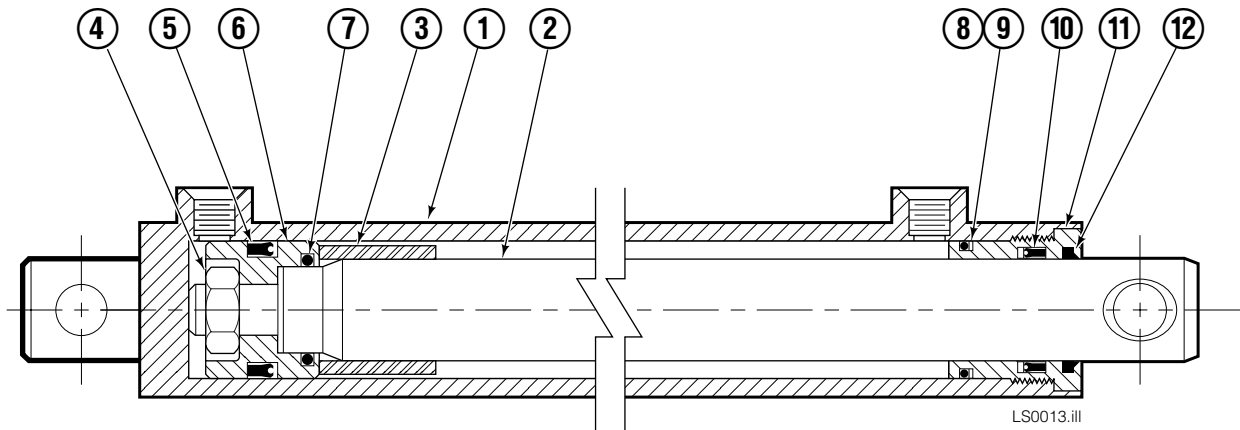

35E			
REF	QTY	PART NO.	DESCRIPTION
1	3	206478	Capscrew, M10x1.5x30-10,9
2	9	201570	Washer
3	2	201956	Shim
4	1	201976	Cylinder Clevis
5	4	678990	Nut
6	2	211250	Capscrew
7	1	206501	Frame – 45"-84" Opening Range
8	1	582490	Cylinder – 42"-84" Opening Range ◆
9	2	601676	Fitting, 6-6
10	1	2645	Fitting, 6
11	1	611329	Fitting, 6-6
12	1	675058	Hose – 42"-84" Opening Range
13	2	2680	Fitting, 6-6
14	1	206880	Hose
15	2	689997	Capscrew, M16x2x45-8.8
16	2	667225	Washer
17	1	201568	Capscrew
18	1	680253	Lockwasher, M8
19	1	205349	Washer
20	1	202049	Lower Hook
21	1	767414	Nut, M8
22	8	209684	Capscrew, M10x1.5x55-10,9
23	2	768795	Capscrew
24	1	202047	Valve Assembly ■
25	4	766154	Capscrew
26	4	211179	Washer
27	2	202328	Backrest – 45"-84" Opening Range
28	2	668910	Bearing
29	2	668911	Bearing
30	2	202055	Arm Bar – 42"-84" Opening Range

◆ See Cylinder page for parts breakdown.

■ See Valve page for parts breakdown.

Reference: Frame Group 206501, Common Parts 201962,
Hydraulic Group 202324.

Load Stabilizer Cylinder

35E			
REF	QTY	PART NO.	DESCRIPTION
		582490	Cylinder Assembly
1	1	562298	Shell
2	1	562299	Rod
3	1	-	Spacer
4	1	667623	Nut
5	1	557598	■ Piston Seal
6	1	559702	Piston
7	1	2716	■ O-Ring
8	1	2722	■ O-Ring
9	1	615126	■ Back-Up Ring
10	1	663728	■ Rod Seal
11	1	562300	Retainer
12	1	626468	■ Wiper
		562447	Service Kit