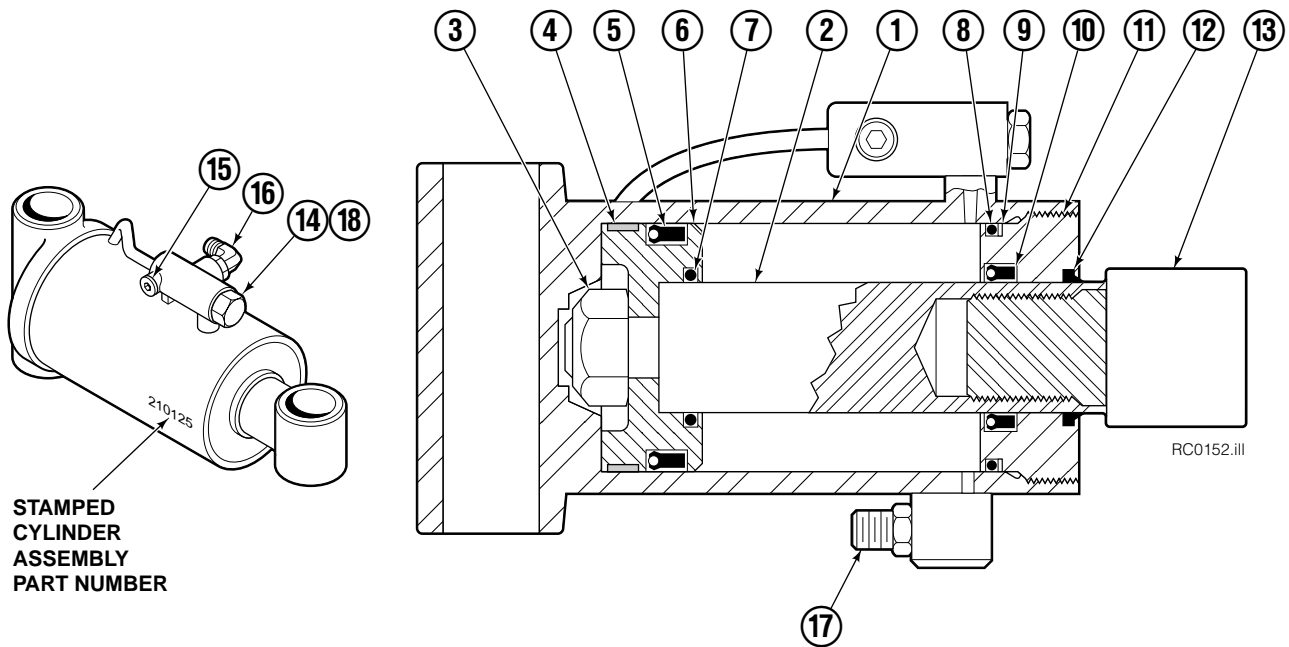

Reference: S-4193, S-4194.

Revolving Connection

72G			
REF	QTY	PART NO.	DESCRIPTION
		6024043	Revolving Connection Group
		6023893	Revolving Connection ●
1	1	6023548	Valve Body
2	3	214649	◆ Seal
3	1	6023895	Shaft
4	1	7341	◆ Retaining Ring
5	1	6023542	End Block
6	2	684587	◆ O-Ring
7	2	766123	◆ Capscrew, M8 x 50
8	8	604511	Fitting, 6-6
9	2	601377	Fitting, 8-8
10	1	3138	◆ Retaining Ring
11	1	211909	End Block Retainer
12	1	215480	Capscrew, M10 x 25
13	1	206322	Washer, M10
14	1	212725	Spacer
15	2	227962	Eye Pin
16	2	768697	Capscrew, M10 x 25

◆ Included in Service Kit 6024395.

● Revolving Connection 6023893 includes items 1-10.

Short Arm Cylinder

72G			
REF	QTY	PART NO.	DESCRIPTION
		213639	Cylinder Assembly
1	1	4195-179	Shell
2	1	4130-163	Rod