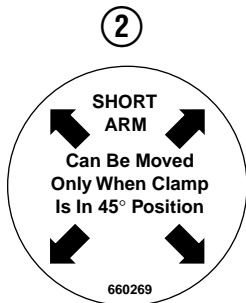

Decals

72G			
REF	QTY	PART NO.	DESCRIPTION
1	6	665595	No Hand Hold Decal
2	1	660269	Short Arm Rotation Position Decal
3	4	656038	Caution Decal
4	4	679150	No Step Decal
5	4	665677	Trapped Pressure Decal
6	1	679059	Quick-Change Hook Decal