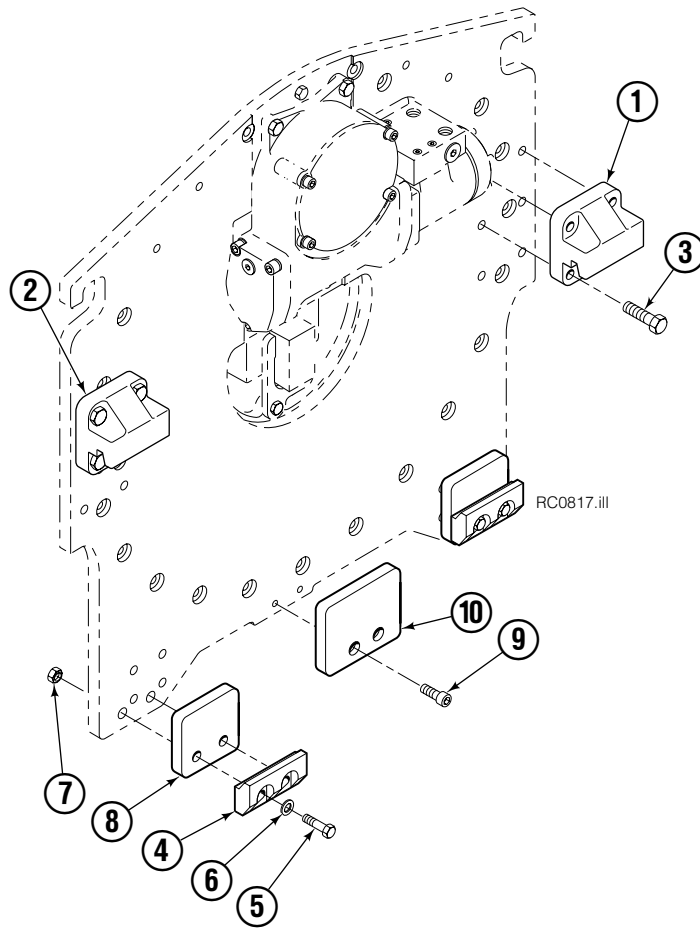

▲ Driver's view, clamp in horizontal position, Short Arm up.

Reference: Common Parts 212935 items 2 - 8. S-4176, S-4177.

Pad Group - Long Arm

RC0244.iii

72G			
REF	QTY	PART NO.	DESCRIPTION
		209922	Standard Pad Group ▲
1	1	209893	Pad, Standard
2	2	211997	Retainer, R.H. ▲
3	2	211998	Retainer, L.H. ▲
4	8	767810	Capscrew, M12
5	8	681473	Lockwasher, M12
6	2	209916	Link
7	2	4182-080	Cable
8	2	674265	Clevis Pin
9	2	6525	Cotter Pin

▲ Driver's view, clamp in horizontal position, Short Arm up.

Reference: Common Parts 212934 items 2 - 9. S-4176, S-4177.

Mounting Group

72G			
REF	QTY	PART NO.	DESCRIPTION
		221779	Mounting Group
1	1	209932	Upper Hook – RH
2	1	209933	Upper Hook – LH
3	8	779010	Capscrew, M16 x 35
4	2	675969	Lower Hook
5	4	210005	Capscrew, M16 x 90
6	4	667225	Washer, .625
7	4	781534	Nut, M16
8	2	221772	Spacer
9	2	788377	Capscrew, M12 x 45
10	1	221774	Center Spacer