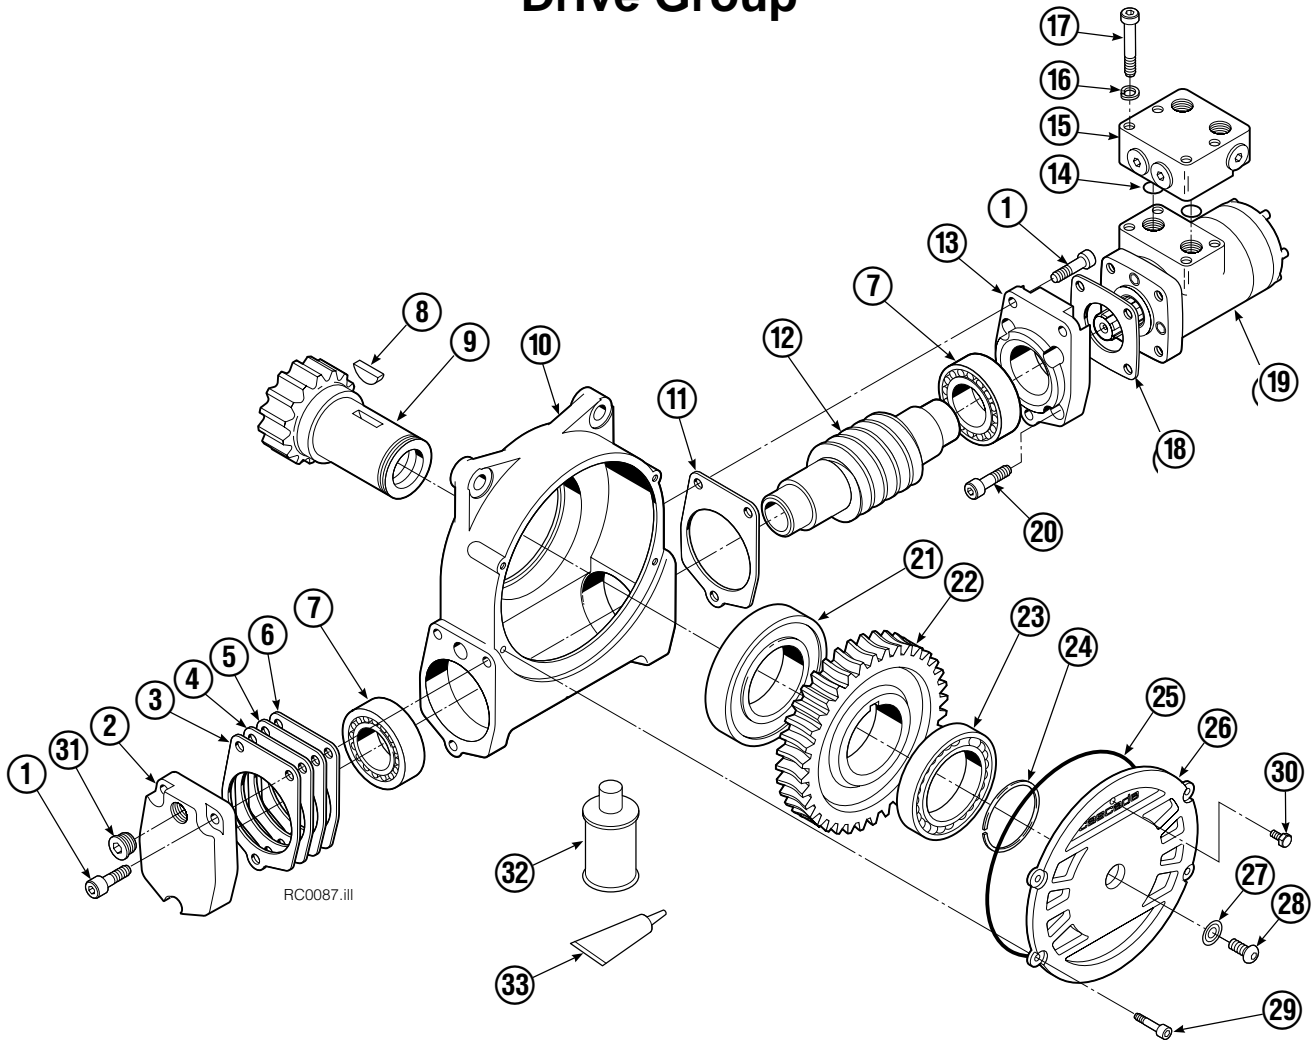

▲ Maximum roll handling capacity.

● See Drive Group page for parts breakdown.

Reference: S-4188, S-4506.

Reference: Common Parts Groups 399052.

Baseplate Group 399284.

Fitting Group 212367.

Drive Group

REF	QTY	PART NO.	DESCRIPTION	REF	QTY	PART NO.	DESCRIPTION
		795492	Drive Group with 2.8 c.i. Motor	19	1	206392	Drive Motor – 2.8 c.i. ■
1	6	769570	Capscrew, M12 x 25	20	4	4468	Capscrew, 3/8 NC x .75 GR8
2	1	676855	Cover	21	1	670580	Bearing
3	●	674513	Shim – .005" (blue)	22	1	675609	Worm Gear
4	●	670574	Shim – .010" (brown)	23	1	670581	Bearing
5	●	671757	Shim – .015" (pink)	24	1	7214	Snap Ring
6	●	671758	Shim – .020" (yellow)	25	1	643423	O-Ring
7	2	670579	Bearing	26	1	775552	Cover
8	1	670582	Key	27	1	783609	Seal
9	1	670556	Pinion	28	1	783608	Capscrew, M10 x 16
10	1	775551	Housing	29	4	200882	Capscrew, M8 x 20
11	1	686465	Gasket	30	1	644010	Relief Fitting
12	1	675608	Worm	31	1	604510	Fitting, 6
13	1	775553	Adapter	32	1	656300	Gear Box Lube – 48 oz.
14	2	2705	O-Ring	33	1	668184	Sealant
15	1	670549	Check Valve ▲			670578	Shim Service Kit (items 3-6,25,33)
16	4	6444	Lockwasher			675637	Bearing Service Kit (items 21 & 33)
17	4	607059	Capscrew, 5/16 NC x 1.75 GR8			675638	Bearing Service Kit (items 3-7,25)
18	1	670575	Gasket			685227	Motor Kit-4.5 (items 4,14,18)

● Quantity as required.

■ See Drive Motor page for parts breakdown.

▲ See Check Valve page for parts breakdown.

Drive Motor

REF	QTY	PART NO.	DESCRIPTION
		206392	Drive Motor
1	1	675478	Shaft
2	1	675477	Drive
3	1	675479	Spacer Plate
4	1	675480	■ Gerotor Set (101-1768-007)
4	1	685075	■ Gerotor Set (101-1768-009)
5	1	675482	End Cap
6	1	206405	● Service Kit
7	1	685089	■ Flange (101-1768-007)
7	1	685090	■ Flange (101-1768-009)