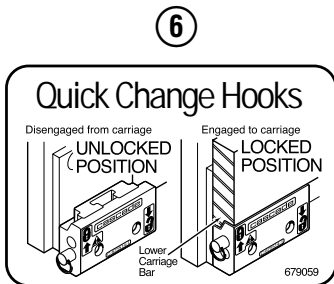

Decals

72G			
REF	QTY	PART NO.	DESCRIPTION
1	6	665595	No Hand Hold Decal
2	1	660269	Short Arm Rotation Position Decal
3	4	656038	Caution Decal
4	4	679150	No Step Decal
5	4	665677	Trapped Pressure Decal
6	1	679059	Quick-Change Hook Decal