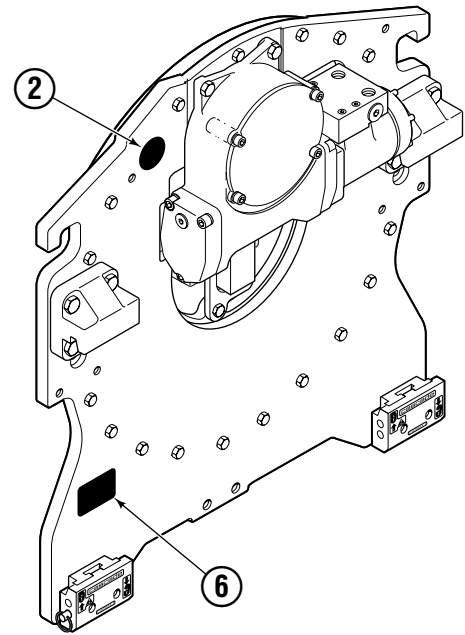

Decals

72G			
REF	QTY	PART NO.	DESCRIPTION
1	6	665595	No Hand Hold Decal
2	1	660269	Short Arm Rotation Position Decal
3	4	656038	Caution Decal
4	4	679150	No Step Decal
5	4	665677	Trapped Pressure Decal
6	1	679059	Quick-Change Hook Decal