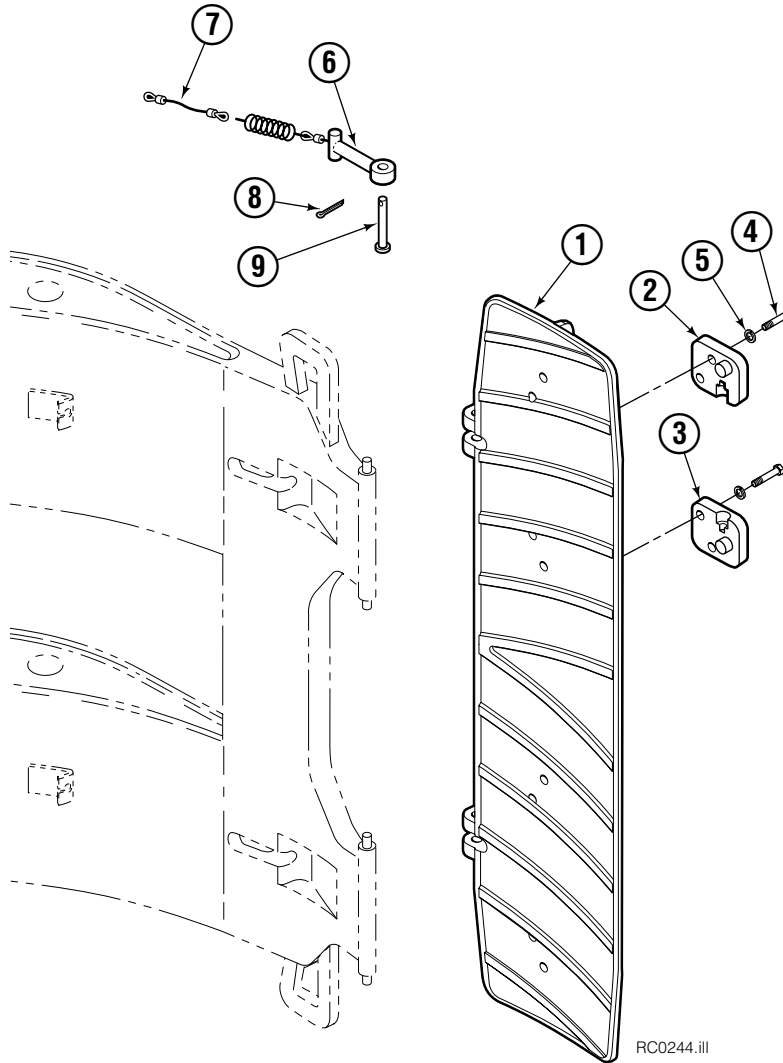

Pad Group - Short Arm

RC1622.ill

72G			
REF	QTY	PART NO.	DESCRIPTION
		209877	Standard Pad Group ▲
1	1	209893	Pad, Standard
2	2	209904	Retainer, R.H. ▲
3	2	209905	Retainer, L.H. ▲
4	8	767810	Capscrew, M12
5	8	681473	Lockwasher, M12
6	2	209909	Link
7	2	674265	Clevis Pin
8	2	6525	Cotter Pin

▲ Driver's view, clamp in horizontal position, Short Arm up.

Reference: Common Parts 212935 items 2 - 8. S-4176, S-4177.

Pad Group - Long Arm

RC0244.iii

72G			
REF	QTY	PART NO.	DESCRIPTION
		209922	Standard Pad Group ▲
1	1	209893	Pad, Standard
2	2	211997	Retainer, R.H. ▲
3	2	211998	Retainer, L.H. ▲
4	8	767810	Capscrew, M12
5	8	681473	Lockwasher, M12
6	2	209916	Link
7	2	4182-080	Cable
8	2	674265	Clevis Pin
9	2	6525	Cotter Pin