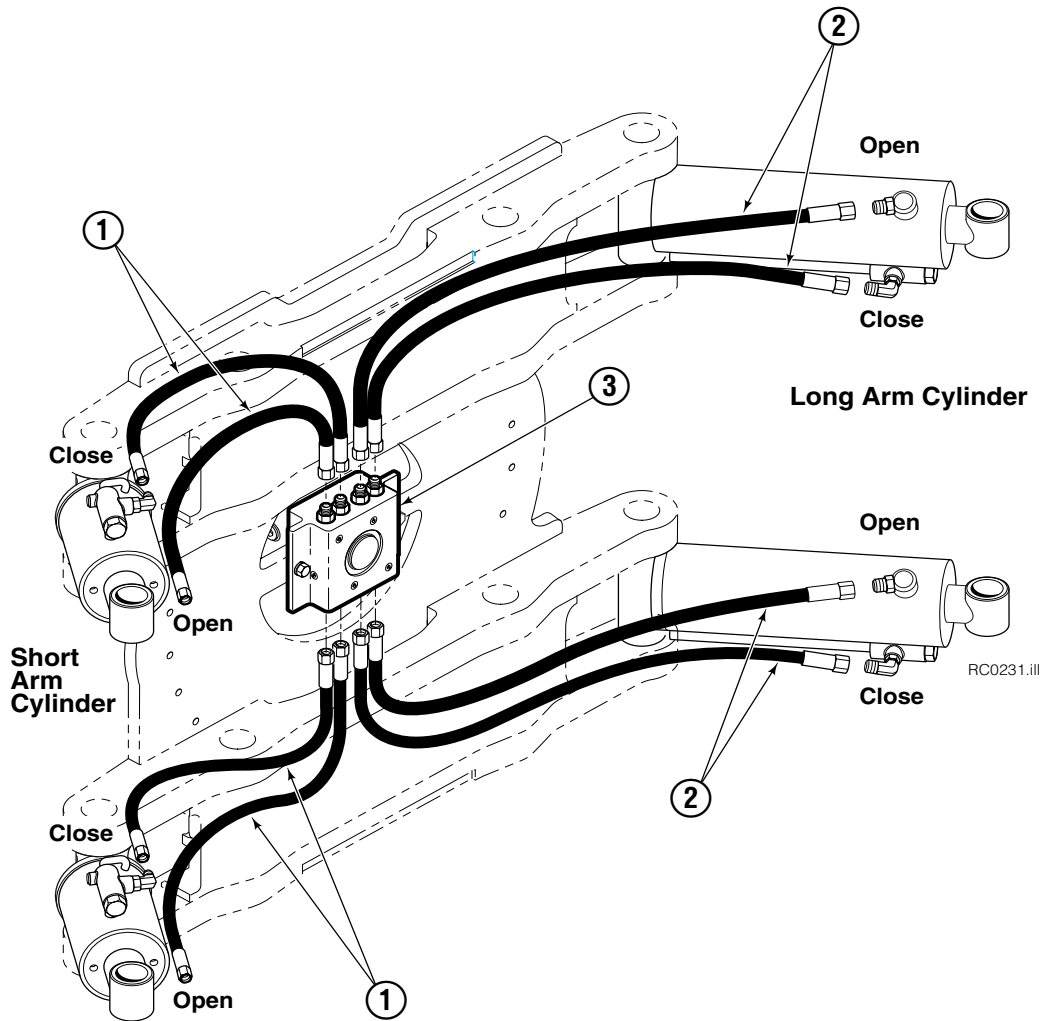

● Quantity as required.

■ See Drive Motor page for parts breakdown.

▲ See Check Valve page for parts breakdown.

Drive Motor

REF	QTY	PART NO.	DESCRIPTION
		206392	Drive Motor
1	1	675478	Shaft
2	1	675477	Drive
3	1	675479	Spacer Plate
4	1	675480	■ Gerotor Set (101-1768-007)
4	1	685075	■ Gerotor Set (101-1768-009)
5	1	675482	End Cap
6	1	206405	● Service Kit
7	1	685089	■ Flange (101-1768-007)
7	1	685090	■ Flange (101-1768-009)

● Compatible with water glycol based hydraulic fluids.

Check Valve

REF	QTY	PART NO.	DESCRIPTION
		670549	Check Valve Assembly
1	2	609453	Fitting, 10
2	2	670552	Spring
3	2	670551	Guide
4	2	7020	Ball
5	2	602580	Fitting, 8
6	2	673989	Spring
7	1	670550	Body
8	1	670553	Spool

Hosing Group

Positioned Short Arm

REF	QTY	PART NO.	DESCRIPTION
		225579	Hose Group
1	4	210019	Hose, 24.0"
2	4	210022	Hose, 35.5"
3	1	▲	Revolving Connection

■ Maximum roll handling capacity.

▲ See Revolving Connection page for part number.

Reference: S-4193, S-4194.

Revolving Connection

72G			
REF	QTY	PART NO.	DESCRIPTION
		6024043	Revolving Connection Group
		6023893	Revolving Connection ●
1	1	6023548	Valve Body
2	3	214649	◆ Seal
3	1	6023895	Shaft
4	1	7341	◆ Retaining Ring
5	1	6023542	End Block
6	2	684587	◆ O-Ring
7	2	766123	◆ Capscrew, M8 x 50
8	8	604511	Fitting, 6-6
9	2	601377	Fitting, 8-8
10	1	3138	◆ Retaining Ring
11	1	211909	End Block Retainer
12	1	215480	Capscrew, M10 x 25
13	1	206322	Washer, M10
14	1	212725	Spacer
15	2	227962	Eye Pin
16	2	768697	Capscrew, M10 x 25