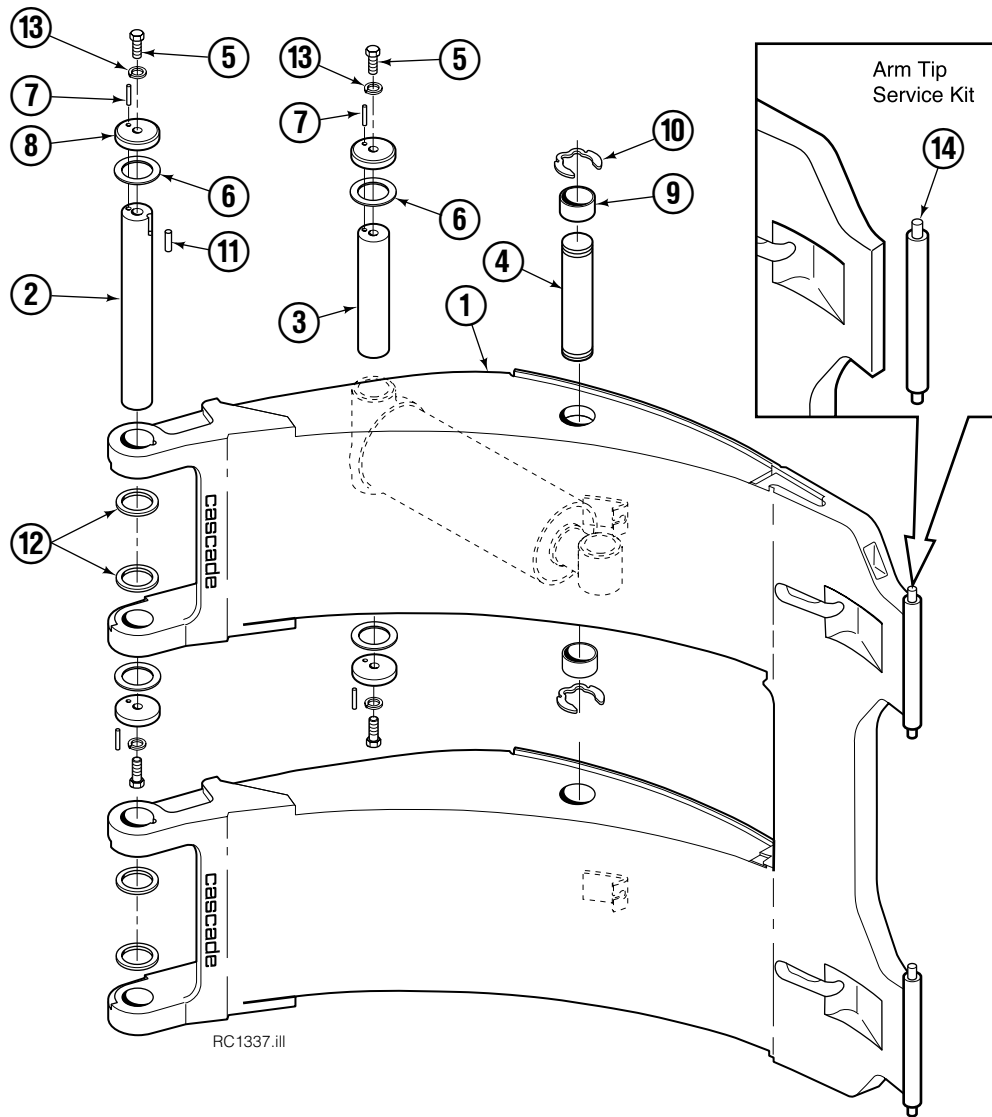

Long Arm Group

72G			
REF	QTY	51 in. ■ PART NO.	DESCRIPTION
		6024374	Long Arm Group
1	1	6024375	Long Arm

■ Maximum roll handling capacity.

REF	QTY	PART NO.	DESCRIPTION	REF	QTY	PART NO.	DESCRIPTION
2	2	6017336	Arm Pivot Pin	9	4	210080	Bearing
3	2	6023679	Cylinder Pivot Pin	10	4	209986	Retaining Ring
4	2	4175-150	Cylinder Rod Pivot Pin	11	2	212382	Dowel Pin, 8x16 mm
5	8	3007512	Capscrew, M12 x 25	12	16	209941	Shim - .062 in.
6	8	213029	Shim	13	8	209019	Washer, M12
7	8	209776	Dowel Pin	14	1	212902	Arm Tip Service Kit
8	8	6017339	Cap