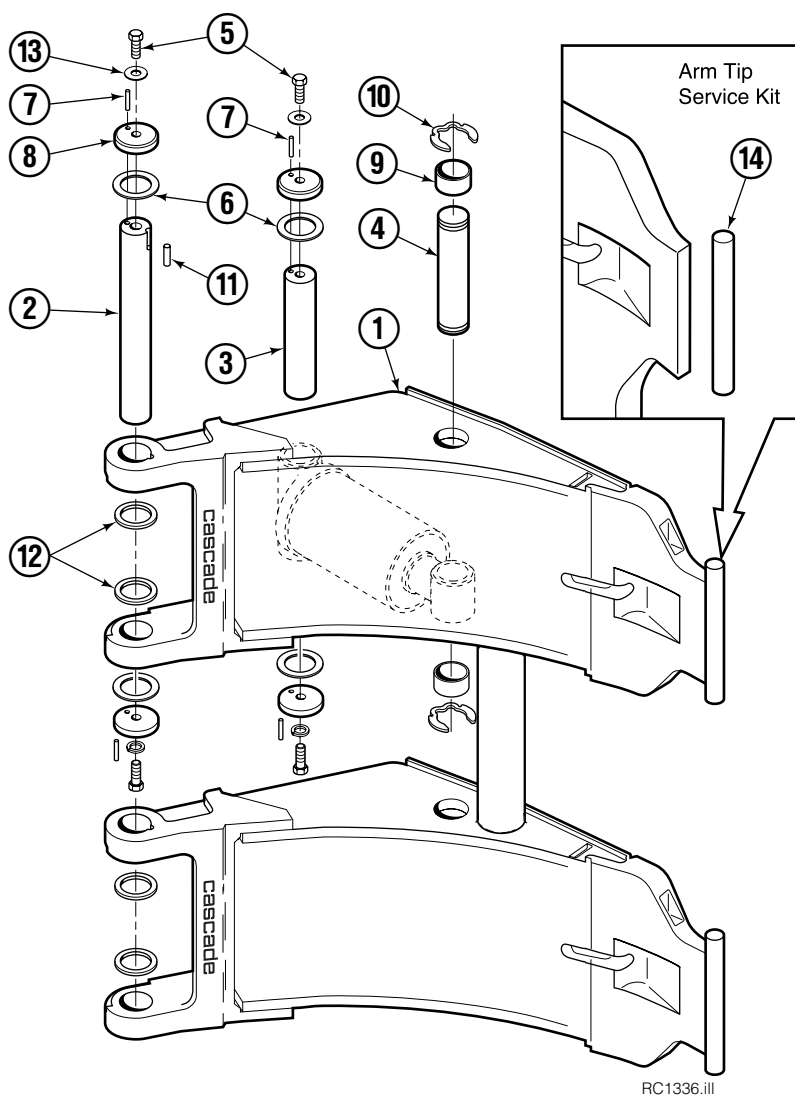

Short Arm

72G			
REF	QTY	51 in. ■	DESCRIPTION
		PART NO.	
		6024379	Short Arm Group
1	1	6024380	Short Arm

■ Maximum roll handling capacity.

REF	QTY	PART NO.	DESCRIPTION	REF	QTY	PART NO.	DESCRIPTION
2	2	6017336	Arm Pivot Pin	9	4	210080	Bearing
3	2	6023679	Cylinder Pivot Pin	10	4	209986	Retaining Ring
4	2	4175-150	Cylinder Rod Pivot Pin	11	2	212382	Dowel Pin, 8x16 mm
5	8	3007512	Capscrew, M12 x 25	12	16	209941	Shim - .062 in.
6	8	209019	Washer, M12	13	8	213029	Shim
7	8	209776	Roll Pin	14	1	212902	Arm Tip Service Kit
8	8	6017339	Cap