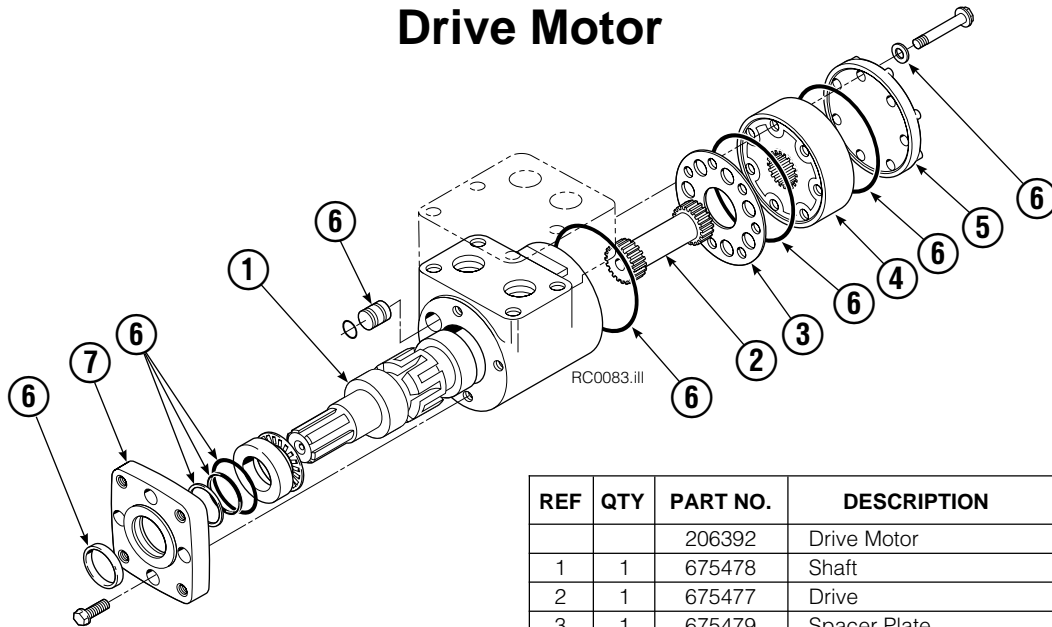

▲ Maximum roll handling capacity.

● See Drive Group page for parts breakdown.

Reference: S-4188, S-4506.

Reference: Common Parts Groups 399052.

Baseplate Group 399284.

Fitting Group 212367.

Drive Group

REF	QTY	PART NO.	DESCRIPTION	REF	QTY	PART NO.	DESCRIPTION
		795492	Drive Group with 2.8 c.i. Motor	19	1	206392	Drive Motor – 2.8 c.i. ■
1	6	769570	Capscrew, M12 x 25	20	4	4468	Capscrew, 3/8 NC x .75 GR8
2	1	676855	Cover	21	1	670580	Bearing
3	●	674513	Shim – .005" (blue)	22	1	675609	Worm Gear
4	●	670574	Shim – .010" (brown)	23	1	670581	Bearing
5	●	671757	Shim – .015" (pink)	24	1	7214	Snap Ring
6	●	671758	Shim – .020" (yellow)	25	1	643423	O-Ring
7	2	670579	Bearing	26	1	775552	Cover
8	1	670582	Key	27	1	783609	Seal
9	1	670556	Pinion	28	1	783608	Capscrew, M10 x 16
10	1	775551	Housing	29	4	200882	Capscrew, M8 x 20
11	1	686465	Gasket	30	1	644010	Relief Fitting
12	1	675608	Worm	31	1	604510	Fitting, 6
13	1	775553	Adapter	32	1	656300	Gear Box Lube – 48 oz.
14	2	2705	O-Ring	33	1	668184	Sealant
15	1	670549	Check Valve ▲			670578	Shim Service Kit (items 3-6,25,33)
16	4	6444	Lockwasher			675637	Bearing Service Kit (items 21 & 33)
17	4	607059	Capscrew, 5/16 NC x 1.75 GR8			675638	Bearing Service Kit (items 3-7,25)
18	1	670575	Gasket			685227	Motor Kit-4.5 (items 4,14,18)

● Quantity as required.

■ See Drive Motor page for parts breakdown.

▲ See Check Valve page for parts breakdown.

Drive Motor

REF	QTY	PART NO.	DESCRIPTION
		206392	Drive Motor
1	1	675478	Shaft
2	1	675477	Drive
3	1	675479	Spacer Plate
4	1	675480	■ Gerotor Set (101-1768-007)
4	1	685075	■ Gerotor Set (101-1768-009)
5	1	675482	End Cap
6	1	206405	● Service Kit
7	1	685089	■ Flange (101-1768-007)
7	1	685090	■ Flange (101-1768-009)