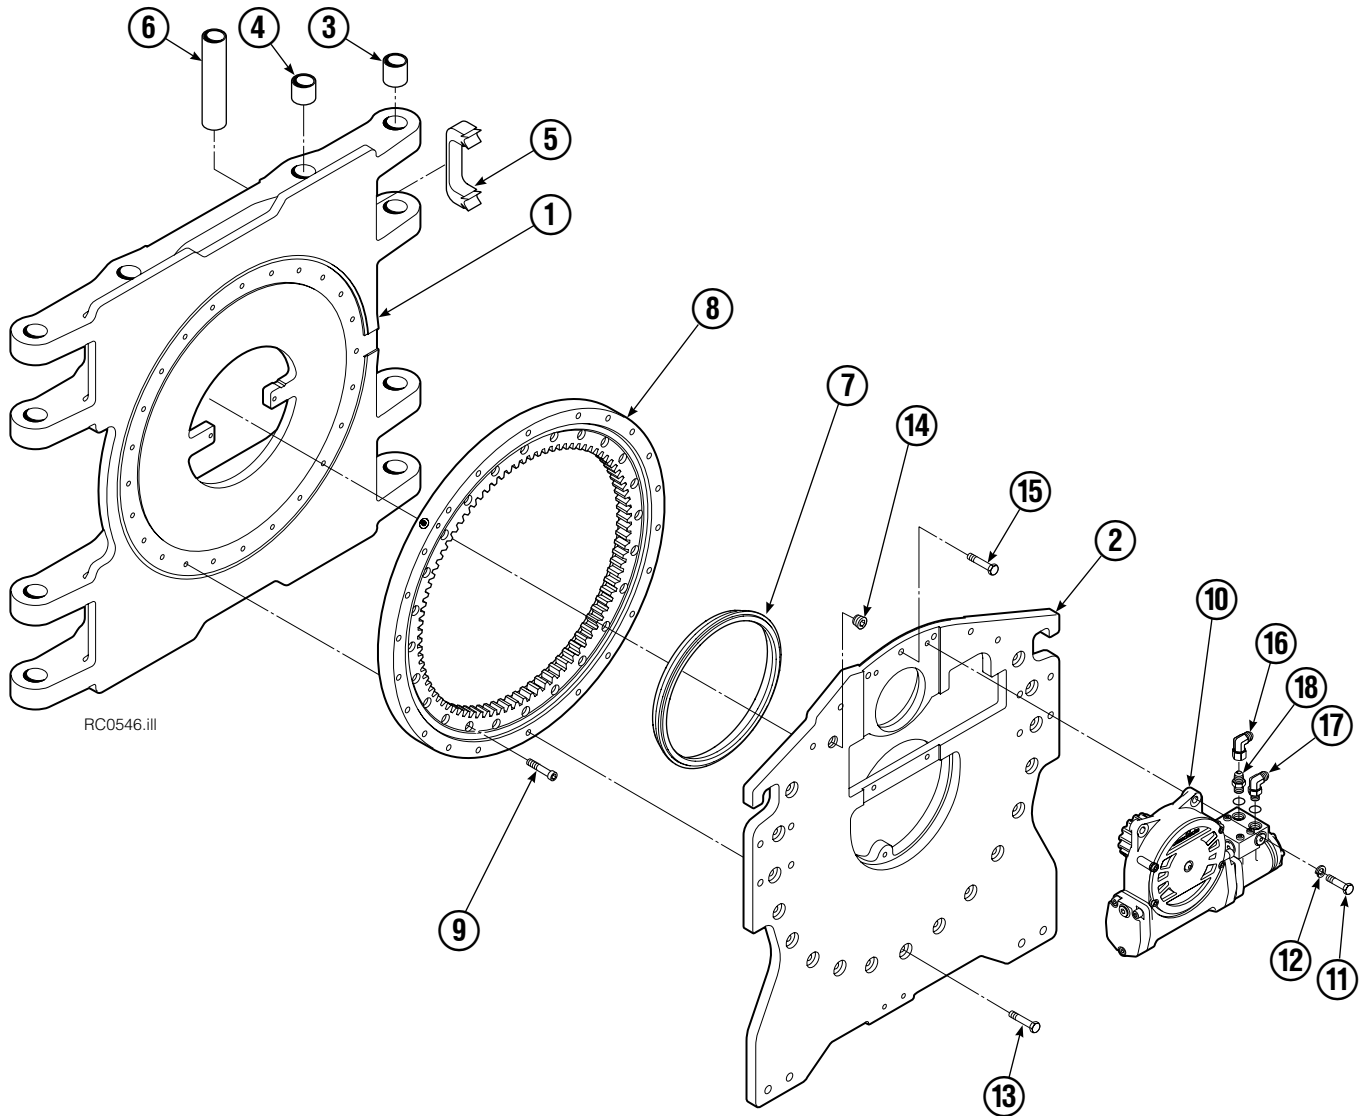

OR

Write: Cascade Corporation, P.O. Box 20187, Portland, OR 97220

Internet: www.cascorp.com

Decals

72G			
REF	QTY	PART NO.	DESCRIPTION
1	6	665595	No Hand Hold Decal
2	1	660269	Short Arm Rotation Position Decal
3	4	656038	Caution Decal
4	4	679150	No Step Decal
5	4	665677	Trapped Pressure Decal
6	1	679059	Quick-Change Hook Decal

Frame Group

72G							
REF	QTY	PART NO.	DESCRIPTION	REF	QTY	PART NO.	DESCRIPTION
		6024384	Frame Group – 51 in. ▲	11	4	211689	Capscrew, M12 x 30
1	1	6024385	Frame – 51 in. ▲	12	4	683822	Lockwasher, M12
2	1	399046	Baseplate	13	17	643538	Capscrew, .5 x 1.5
3	8	211718	Bearing	14	1	6605	Fitting, 3/4 in.
4	8	211717	Bearing	15	7	643539	Capscrew, .5 x 1.75
5	4	211712	Hose Guard	16	1	605761	Fitting, 8-8 SAE
6	4	209987	Spacer	17	1	601250	Fitting, 8-8 SAE
7	1	209944	Seal	18	1	601377	Fitting, 8-8 SAE
8	1	672830	Bearing Assembly			212905	Bearing Service Kit (items 3, 4, 6)
9	24	4507	Capscrew, .5 x 1.75			685842	Bearing Service Kit (items 8 & 9)
10	1	795492	Drive Group – 2.8 c.i. Motor ●			669344	Stop Block Kit

● Quantity as required.

■ See Drive Motor page for parts breakdown.

▲ See Check Valve page for parts breakdown.

Drive Motor

REF	QTY	PART NO.	DESCRIPTION
		206392	Drive Motor
1	1	675478	Shaft
2	1	675477	Drive
3	1	675479	Spacer Plate
4	1	675480	■ Gerotor Set (101-1768-007)
4	1	685075	■ Gerotor Set (101-1768-009)
5	1	675482	End Cap
6	1	206405	● Service Kit
7	1	685089	■ Flange (101-1768-007)
7	1	685090	■ Flange (101-1768-009)