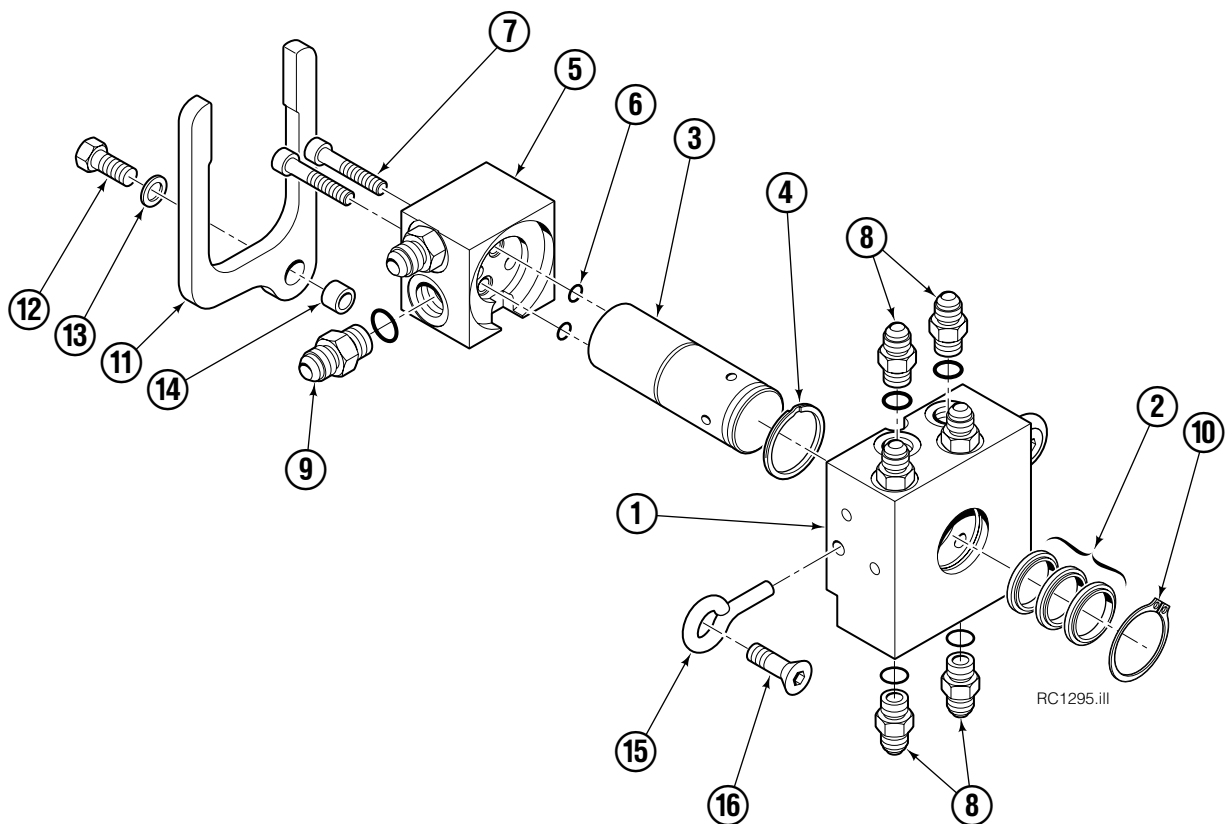

Hosing Group

Positioned Short Arm

REF	QTY	PART NO.	DESCRIPTION
		225579	Hose Group
1	4	210019	Hose, 24.0"
2	4	210022	Hose, 35.5"
3	1	▲	Revolving Connection

■ Maximum roll handling capacity.

▲ See Revolving Connection page for part number.

Reference: S-4193, S-4194.

Revolving Connection

72G			
REF	QTY	PART NO.	DESCRIPTION
		6024043	Revolving Connection Group
		6023893	Revolving Connection ●
1	1	6023548	Valve Body
2	3	214649	◆ Seal
3	1	6023895	Shaft
4	1	7341	◆ Retaining Ring
5	1	6023542	End Block
6	2	684587	◆ O-Ring
7	2	766123	◆ Capscrew, M8 x 50
8	8	604511	Fitting, 6-6
9	2	601377	Fitting, 8-8
10	1	3138	◆ Retaining Ring
11	1	211909	End Block Retainer
12	1	215480	Capscrew, M10 x 25
13	1	206322	Washer, M10
14	1	212725	Spacer
15	2	227962	Eye Pin
16	2	768697	Capscrew, M10 x 25

◆ Included in Service Kit 6024395.

● Revolving Connection 6023893 includes items 1-10.

Short Arm Cylinder

72G			
REF	QTY	PART NO.	DESCRIPTION
		213639	Cylinder Assembly
1	1	4195-179	Shell
2	1	4130-163	Rod