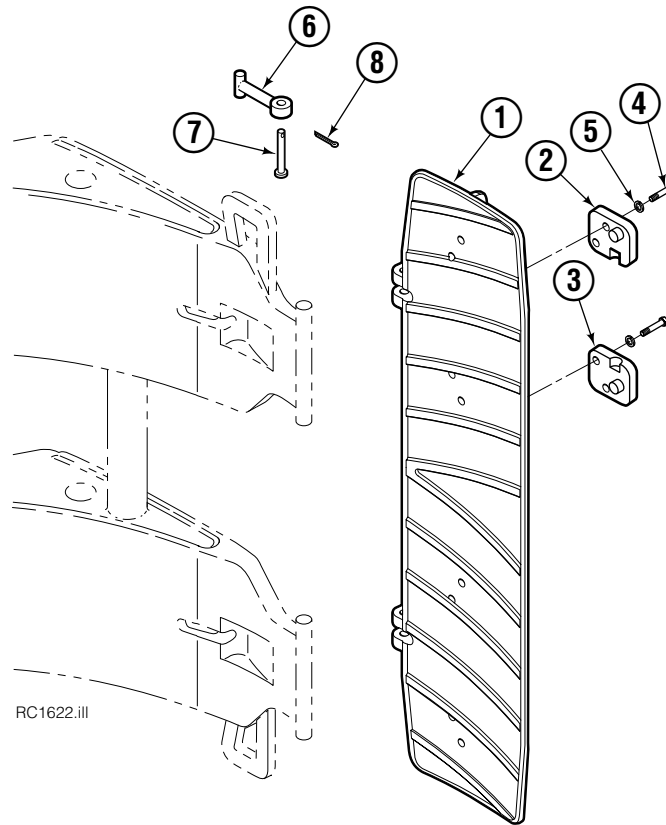

REF	QTY	PART NO.	DESCRIPTION	REF	QTY	PART NO.	DESCRIPTION
2	2	6017336	Arm Pivot Pin	9	4	210080	Bearing
3	2	6023679	Cylinder Pivot Pin	10	4	209986	Retaining Ring
4	2	4175-150	Cylinder Rod Pivot Pin	11	2	212382	Dowel Pin, 8x16 mm
5	8	3007512	Capscrew, M12 x 25	12	16	209941	Shim - .062 in.
6	8	209019	Washer, M12	13	8	213029	Shim
7	8	209776	Roll Pin	14	1	212902	Arm Tip Service Kit
8	8	6017339	Cap				

Long Arm Group

72G			
REF	QTY	51 in. ■ PART NO.	DESCRIPTION
		6024374	Long Arm Group
1	1	6024375	Long Arm

■ Maximum roll handling capacity.

REF	QTY	PART NO.	DESCRIPTION	REF	QTY	PART NO.	DESCRIPTION
2	2	6017336	Arm Pivot Pin	9	4	210080	Bearing
3	2	6023679	Cylinder Pivot Pin	10	4	209986	Retaining Ring
4	2	4175-150	Cylinder Rod Pivot Pin	11	2	212382	Dowel Pin, 8x16 mm
5	8	3007512	Capscrew, M12 x 25	12	16	209941	Shim - .062 in.
6	8	213029	Shim	13	8	209019	Washer, M12
7	8	209776	Dowel Pin	14	1	212902	Arm Tip Service Kit
8	8	6017339	Cap				

Pad Group - Short Arm

RC1622.ill

72G			
REF	QTY	PART NO.	DESCRIPTION
		209877	Standard Pad Group ▲
1	1	209893	Pad, Standard
2	2	209904	Retainer, R.H. ▲
3	2	209905	Retainer, L.H. ▲
4	8	767810	Capscrew, M12
5	8	681473	Lockwasher, M12
6	2	209909	Link
7	2	674265	Clevis Pin
8	2	6525	Cotter Pin