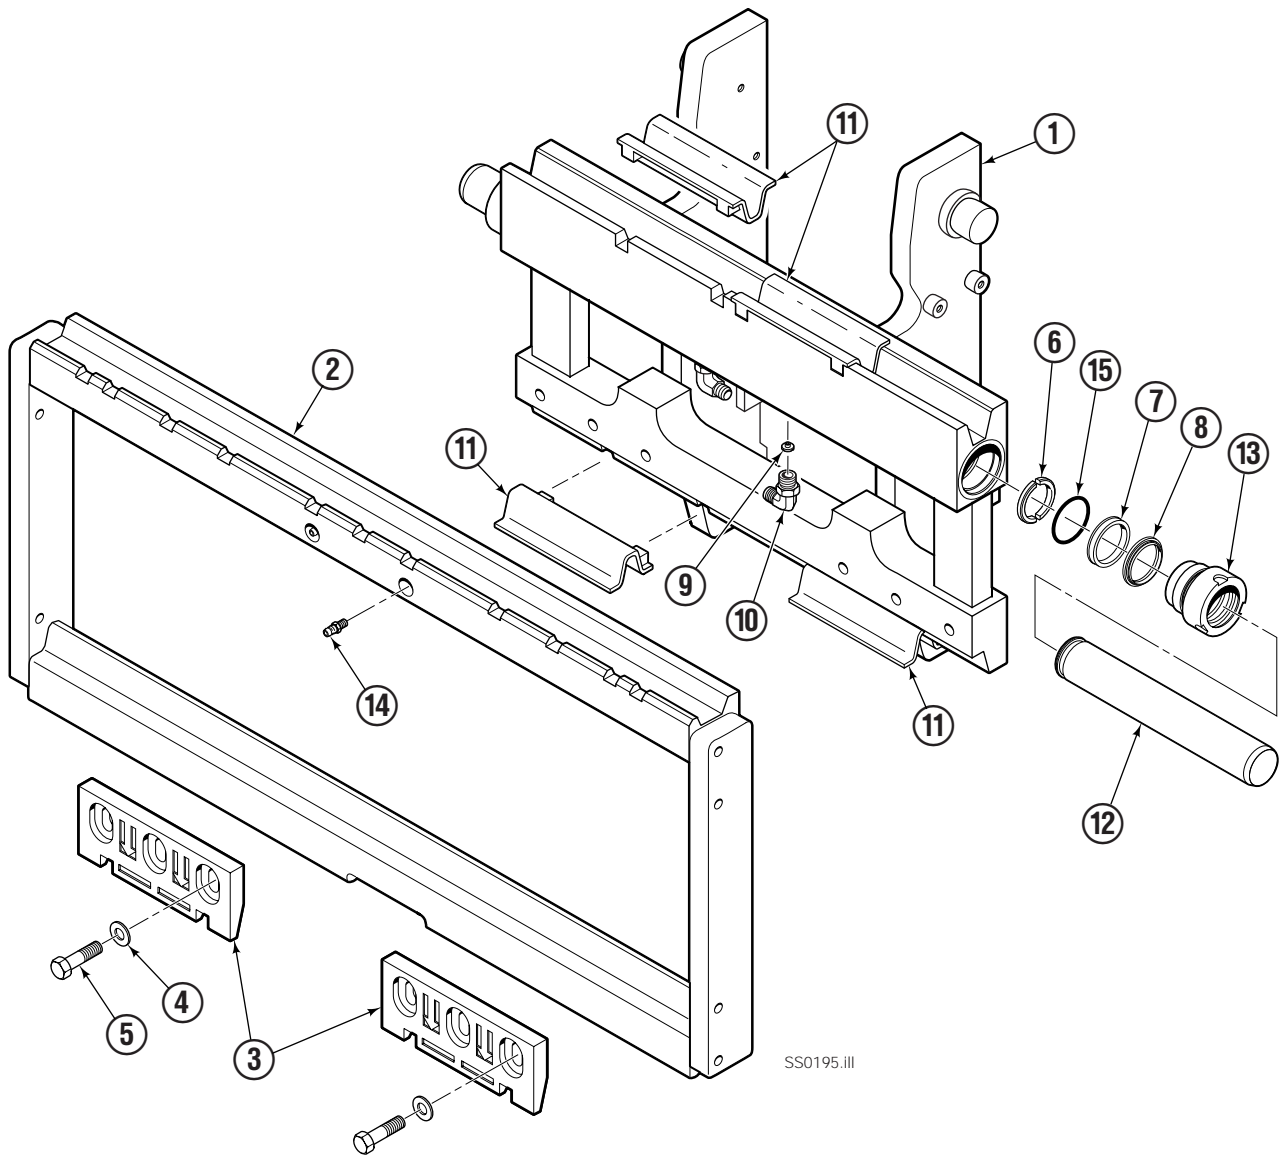

Integral Sideshifter

SS0195.iii

50B			
REF	QTY	PART NO.	DESCRIPTION
1	1	220871	Carriage
2	1	220912	Frame
3	2	797084	Lower Hook
4	6	200456	Washer
5	6	763021	Capscrew
6	4	797087	Bearing ●
7	2	797091	Seal ●
8	2	797090	Wiper ●
9	2	564226	Restrictor
10	2	601676	Fitting
11	4	797088	Bearing
12	2	220953	Rod
13	2	220434	Retainer
14	2	7403	Grease Fitting
15	2	218228	O-Ring ●

● Included in Service Kit 222337
Reference: Assembly Drawing 220913 R-1.