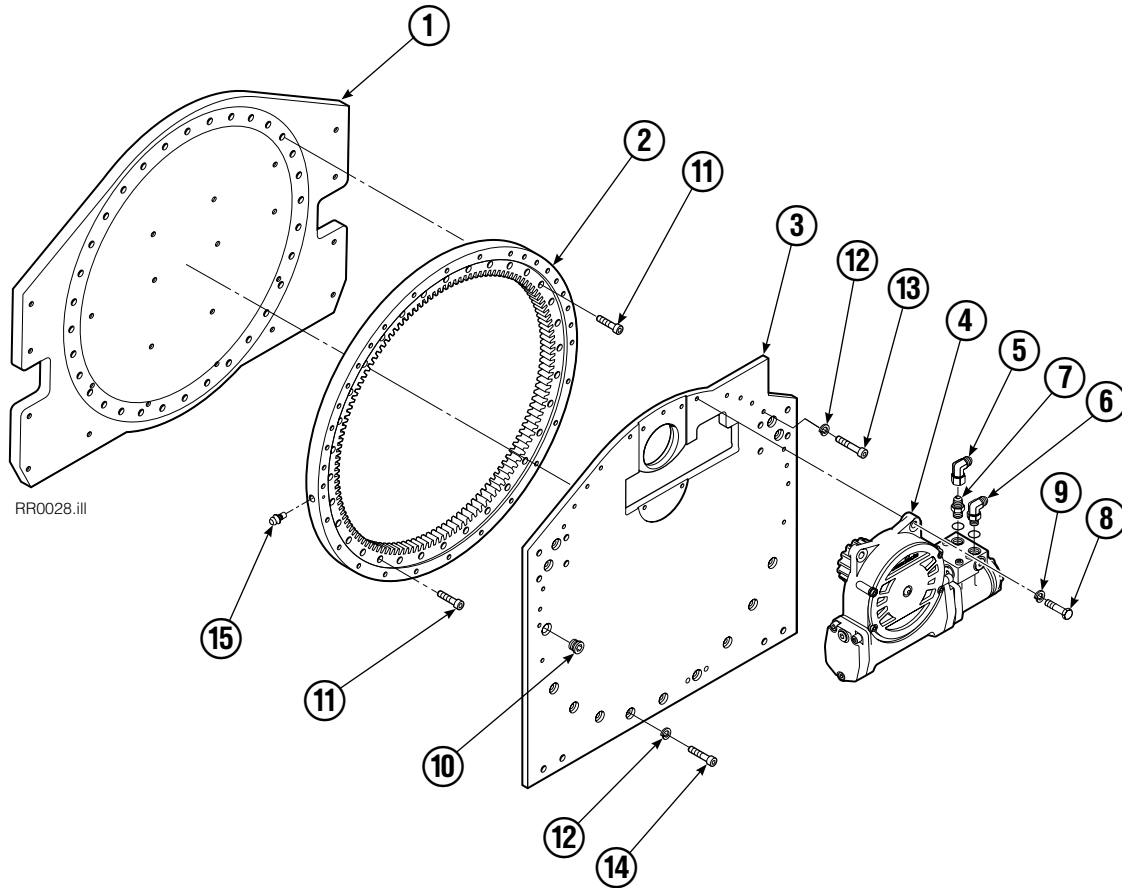

Internet: www.cascorp.com

Safety Decals

REF	QTY	PART NO.	DESCRIPTION
1	1	679150	No Step Decal

Publications

PART NO.	DESCRIPTION
672946	Service Manual
672714	Operators Guide
668987	Installation Instructions
679929	Tool Catalog
673964	Literature Index Order Form

Rotator Group

RR0028.ill

REF	QTY	PART NO.	DESCRIPTION
		215078	Frame Group
1	1	213144	Faceplate
2	1	214481	Bearing Assembly
3	1	214555	Baseplate
4	1	675639	Drive Group ▲
5	1	605761	Fitting, 8-8
6	1	601250	Fitting, 8-8
7	1	601377	Fitting, 8-8
8	4	763021	Capscrew, M12 x 30
9	4	6290	Lockwasher, 1/2
10	1	664071	Plug
11	32	768828	Capscrew, M12 x 45
12	32	681473	Washer, M12
13	19	213633	Capscrew, M12 x 55
14	13	206174	Capscrew, M12 x 45
15	1	7401	Grease Fitting