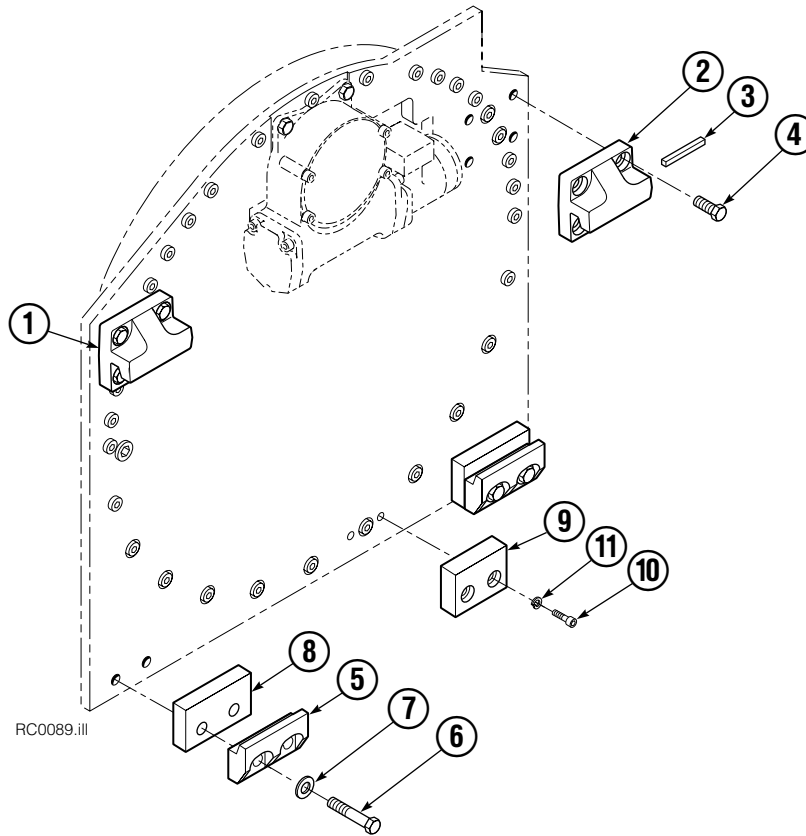

Bolt-On Mounting Group

Class IV, 0°			
REF	QTY	PART NO.	DESCRIPTION
		684879	Mounting Group
1	1	684877	Upper Hook - LH
2	1	675061	Upper Hook - RH
3	1	670704	Stop Kit
4	8	679082	Capscrew, M20 x 35
5	2	679832	Lower Hook
6	4	682917	Capscrew, M20 x 80
7	4	670692	Washer, 3/4 in. ID
8	2	681019	Spacer
9	1	675081	Center Spacer
10	2	768810	Capscrew, M10 x 30
11	2	680030	Lockwasher, M10

Reference: SK-6198.