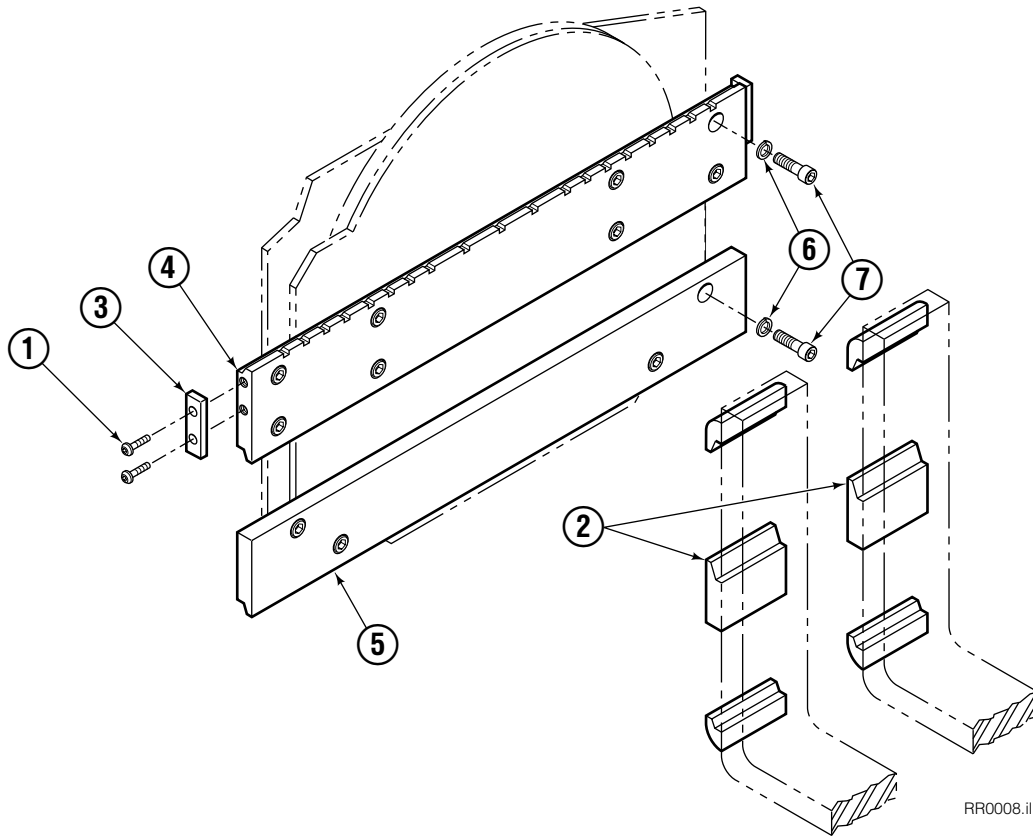

Fork Bar Group

RR0008.iii

120D			
REF	QTY	PART NO.	DESCRIPTION
		681077	Fork Bar Group
1	4	4880	Capscrew, 1/2 NC x 1.0 GR8
2	2	689281	Hook
3	2	622148	Keeper
4	1	681242	Upper Bar
5	1	681245	Lower Bar
6	4	6448	Lockwasher, 3/4 ID
7	24	681248	Capscrew