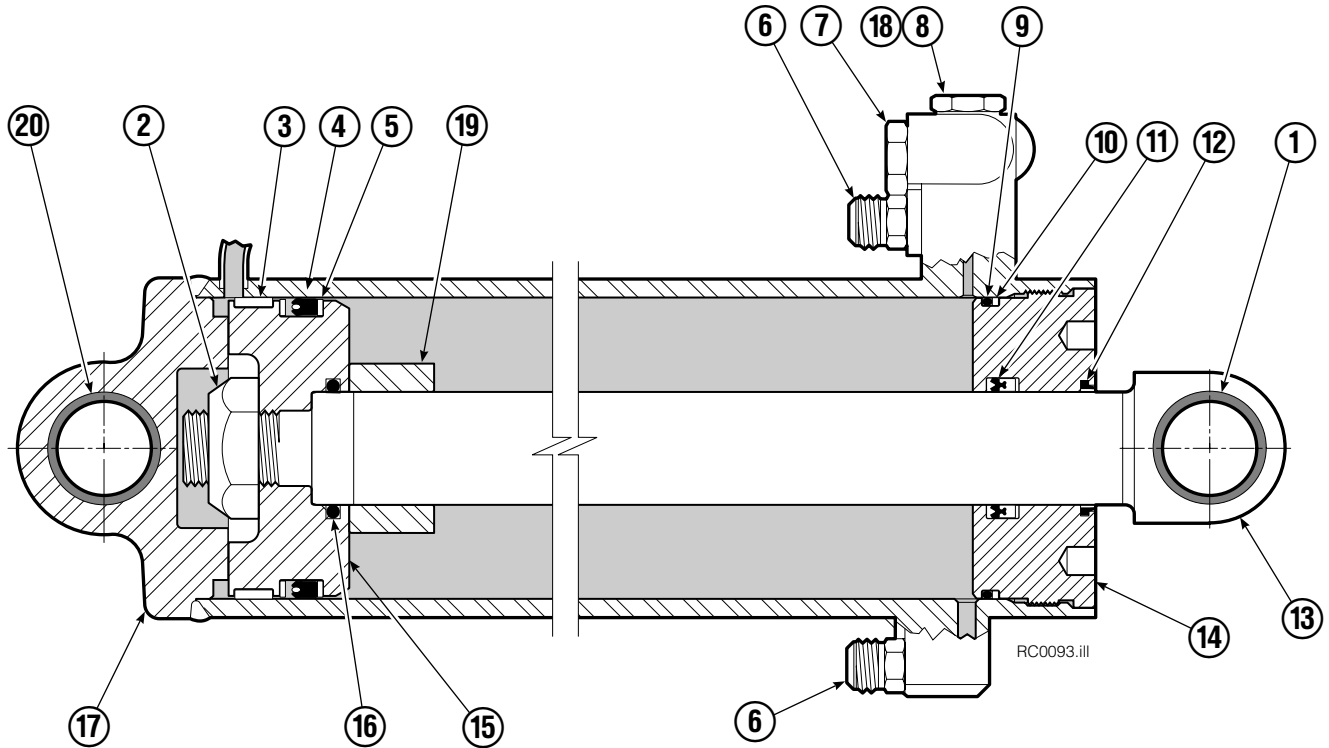

Long Arm Cylinder

REF	QTY	PART NO.	DESCRIPTION
		345711	Cylinder Assembly
1	1	674840	Bearing
2	1	560997	Nut
3	1	660767	◆ Bearing
4	1	662460	◆ Seal
5	2	638293	◆ Back-Up Ring
6	2	604511	Fitting, 6-6
7	1	556852	Fitting, 4
8	1	557212	Check Valve
9	1	2797	◆ O-Ring
10	1	615140	◆ Back-Up Ring
11	1	554598	◆ Seal
12	1	564930	◆ Wiper
13	1	557080	Rod
14	1	555207	Retainer
15	1	555226	Piston
16	1	2722	◆ O-Ring
17	1	560532	Shell
18	1	667516	Check Valve Service Kit
19	1	-	Spacer
20	2	674840	Bearing
21	1	672909	Seal Loader
		555227	Service Kit

◆ Included in Service Kit 555227.

Ref: S-5305, S-5559