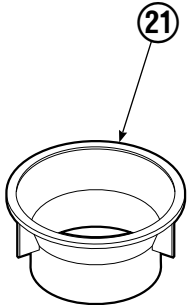

Reference: SK-4962, SK-4963.

Hosing Group

REF	QTY	PART NO.	DESCRIPTION
		6025738	Hose Group
1	4	680115	Hose, 43.75 in.
2	1	6024522	Revolving Connection ▲
3	4	680115	Hose, 43.75 in.
4	2	227962	Eye Pin
5	2	4751	Capscrew
6	4	680113	Insert
7	4	673416	Segment

▲ See Revolving Connection page for parts breakdown.

Revolving Connection

77F			
REF	QTY	PART NO.	DESCRIPTION
		6024522	Revolving Connection Group
1	1	6023358	Valve Body
2	3	214649	◆ Seal
3	1	6023343	Shaft
4	1	7341	◆ Retaining Ring
5	1	6026959	End Block
6	2	684587	◆ O-Ring
7	2	768795	Capscrew, M8 x 30
8	8	604511	Fitting, 6-6
9	2	604511	Fitting, 6-6
10	1	3138	◆ Retaining Ring

◆ Included in Service Kit 6024395.

Short Arm Cylinder

REF	QTY	PART NO.	DESCRIPTION
		3011194	Cylinder Assembly
1	1	674840	Bearing
2	1	560997	Nut
3	1	660767	◆ Bearing
4	1	662460	◆ Seal
5	2	638293	◆ Back-Up Ring
6	2	604511	Fitting, 6-6
7	1	556852	Fitting, 4
8	1	557212	Check Valve
9	1	2797	◆ O-Ring
10	1	615140	◆ Back-Up Ring
11	1	554598	◆ Seal
12	1	564930	◆ Wiper
13	1	561838	Rod
14	1	555207	Retainer
15	1	555226	Piston
16	1	2722	◆ O-Ring
17	1	3011228	Shell
18	1	667516	Check Valve Service Kit
19	1	560523	Spacer
20	2	674840	Bearing
21	1	672909	Seal Loader
		555227	Service Kit

◆ Included in Service Kit 555227.

Reference: S-5306, S-5561.

Long Arm Cylinder

REF	QTY	PART NO.	DESCRIPTION
		345711	Cylinder Assembly
1	1	674840	Bearing
2	1	560997	Nut
3	1	660767	◆ Bearing
4	1	662460	◆ Seal
5	2	638293	◆ Back-Up Ring
6	2	604511	Fitting, 6-6
7	1	556852	Fitting, 4
8	1	557212	Check Valve
9	1	2797	◆ O-Ring
10	1	615140	◆ Back-Up Ring
11	1	554598	◆ Seal
12	1	564930	◆ Wiper
13	1	557080	Rod
14	1	555207	Retainer
15	1	555226	Piston
16	1	2722	◆ O-Ring
17	1	560532	Shell
18	1	667516	Check Valve Service Kit
19	1	-	Spacer
20	2	674840	Bearing
21	1	672909	Seal Loader
		555227	Service Kit