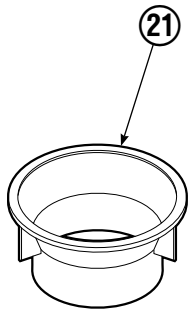

Reference: SK-4962, SK-4963.

Hosing Group

REF	QTY	PART NO.	DESCRIPTION
		6025738	Hose Group
1	4	680115	Hose, 43.75 in.
2	1	6024522	Revolving Connection ▲
3	4	680115	Hose, 43.75 in.
4	2	227962	Eye Pin
5	2	4751	Capscrew
6	4	680113	Insert
7	4	673416	Segment

▲ See Revolving Connection page for parts breakdown.

Revolving Connection

77F			
REF	QTY	PART NO.	DESCRIPTION
		6024522	Revolving Connection Group
1	1	6023358	Valve Body
2	3	214649	◆ Seal
3	1	6023343	Shaft
4	1	7341	◆ Retaining Ring
5	1	6026959	End Block
6	2	684587	◆ O-Ring
7	2	768795	Capscrew, M8 x 30
8	8	604511	Fitting, 6-6
9	2	604511	Fitting, 6-6
10	1	3138	◆ Retaining Ring

◆ Included in Service Kit 6024395.

Short Arm Cylinder

REF	QTY	PART NO.	DESCRIPTION
		3011194	Cylinder Assembly
1	1	674840	Bearing
2	1	560997	Nut
3	1	660767	◆ Bearing
4	1	662460	◆ Seal
5	2	638293	◆ Back-Up Ring
6	2	604511	Fitting, 6-6
7	1	556852	Fitting, 4
8	1	557212	Check Valve
9	1	2797	◆ O-Ring
10	1	615140	◆ Back-Up Ring
11	1	554598	◆ Seal
12	1	564930	◆ Wiper
13	1	561838	Rod
14	1	555207	Retainer
15	1	555226	Piston
16	1	2722	◆ O-Ring
17	1	3011228	Shell
18	1	667516	Check Valve Service Kit
19	1	560523	Spacer
20	2	674840	Bearing
21	1	672909	Seal Loader
		555227	Service Kit

◆ Included in Service Kit 555227.

Reference: S-5306, S-5561.

Long Arm Cylinder

REF	QTY	PART NO.	DESCRIPTION
		345711	Cylinder Assembly
1	1	674840	Bearing
2	1	560997	Nut
3	1	660767	◆ Bearing
4	1	662460	◆ Seal
5	2	638293	◆ Back-Up Ring
6	2	604511	Fitting, 6-6
7	1	556852	Fitting, 4
8	1	557212	Check Valve
9	1	2797	◆ O-Ring
10	1	615140	◆ Back-Up Ring
11	1	554598	◆ Seal
12	1	564930	◆ Wiper
13	1	557080	Rod
14	1	555207	Retainer
15	1	555226	Piston
16	1	2722	◆ O-Ring
17	1	560532	Shell
18	1	667516	Check Valve Service Kit
19	1	-	Spacer
20	2	674840	Bearing
21	1	672909	Seal Loader
		555227	Service Kit