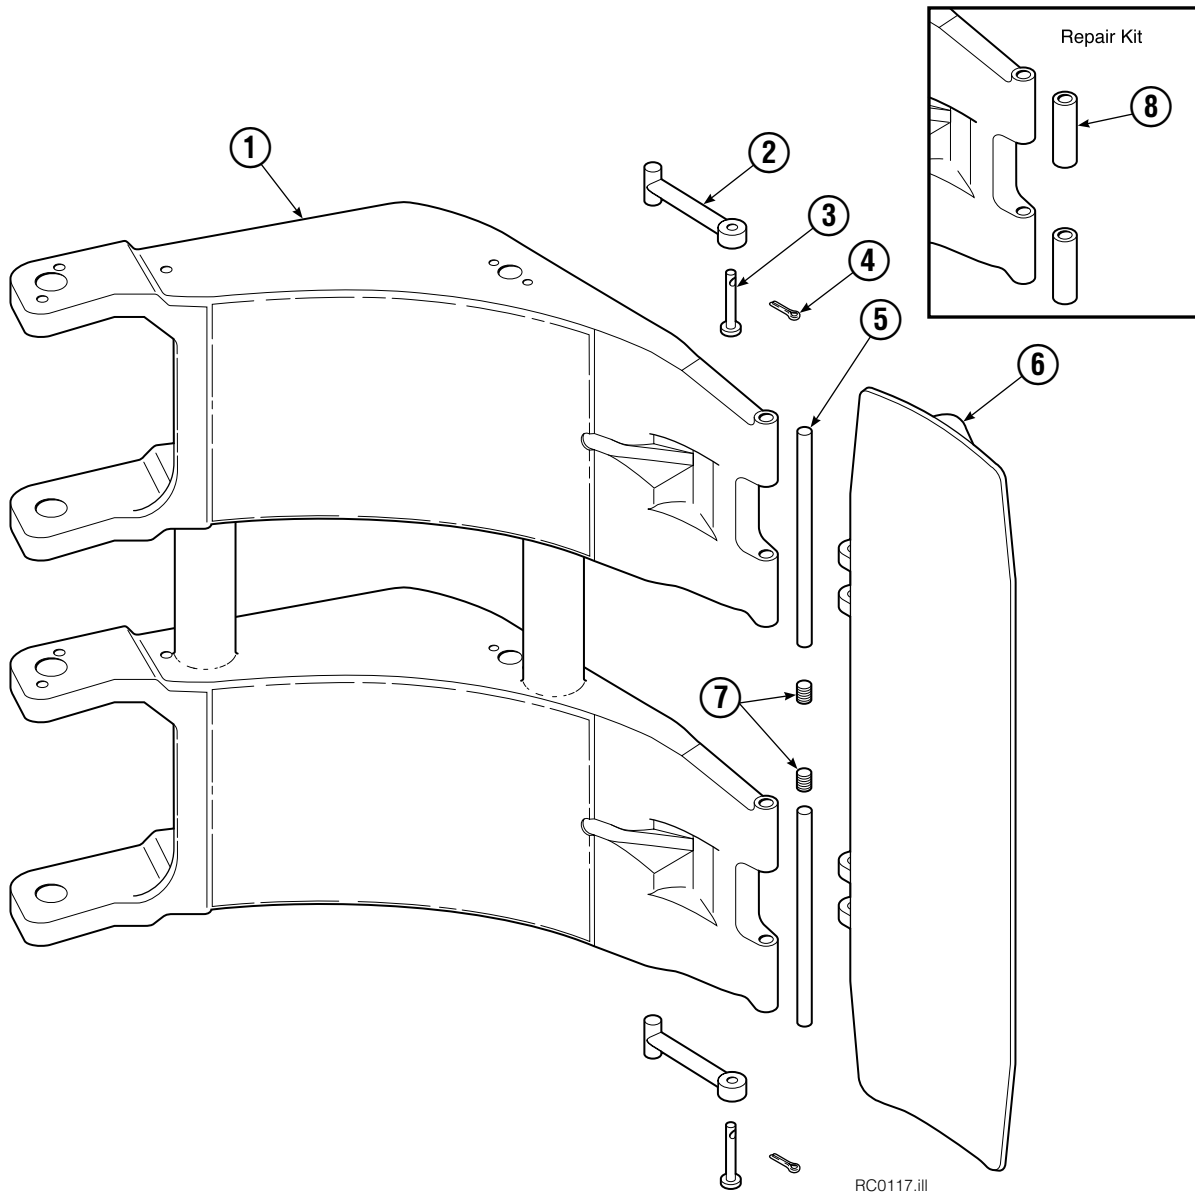

Contact Pad Group

45F			
REF	QTY	PART NO.	DESCRIPTION
		6002783	Contact Pad Group (2 thru 7)
1	1	333951	Long Arm
2	2	674700	Link
3	2	674265	Clevis Pin
4	2	6525	Cotter Pin
5	2	352355	Pin
6	1	6002784	Contact Pad
7	4	689900	Plug
8	1	674928	Arm Tip Repair Kit

Reference: S-20185.