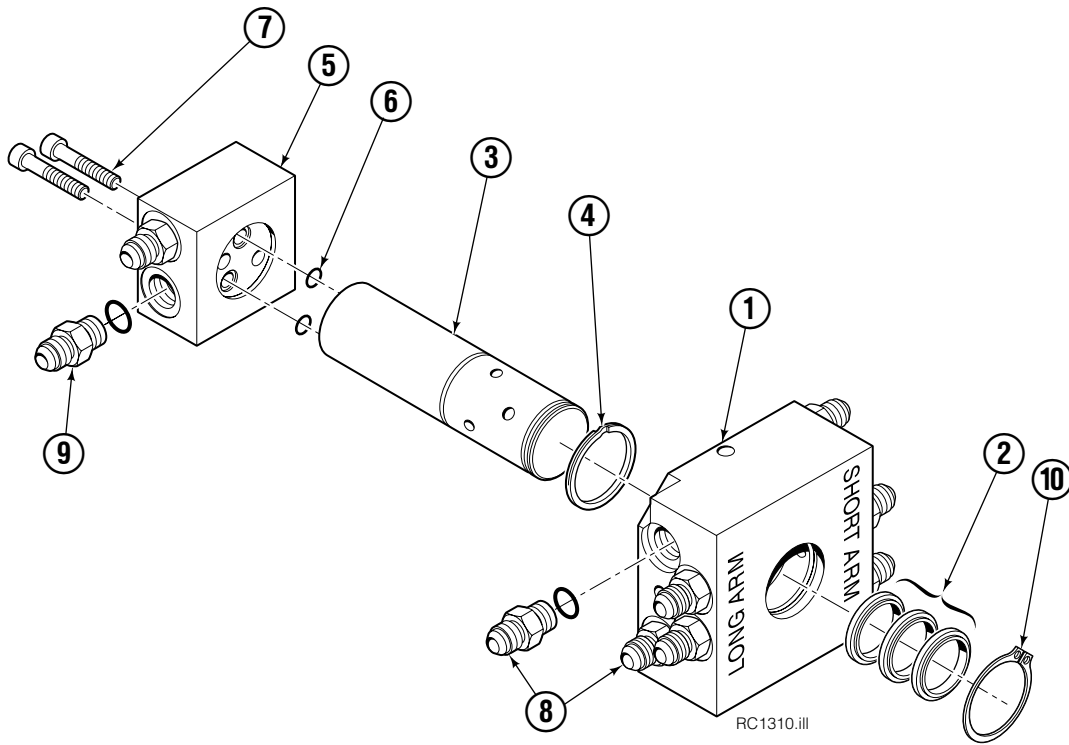

Reference: SK-4962, SK-4963.

Hosing Group

REF	QTY	PART NO.	DESCRIPTION
		6025738	Hose Group
1	4	680115	Hose, 43.75 in.
2	1	6024522	Revolving Connection ▲
3	4	680115	Hose, 43.75 in.
4	2	227962	Eye Pin
5	2	4751	Capscrew
6	4	680113	Insert
7	4	673416	Segment

▲ See Revolving Connection page for parts breakdown.

Revolving Connection

77F			
REF	QTY	PART NO.	DESCRIPTION
		6024522	Revolving Connection Group
1	1	6023358	Valve Body
2	3	214649	◆ Seal
3	1	6023343	Shaft
4	1	7341	◆ Retaining Ring
5	1	6026959	End Block
6	2	684587	◆ O-Ring
7	2	768795	Capscrew, M8 x 30
8	8	604511	Fitting, 6-6
9	2	604511	Fitting, 6-6
10	1	3138	◆ Retaining Ring