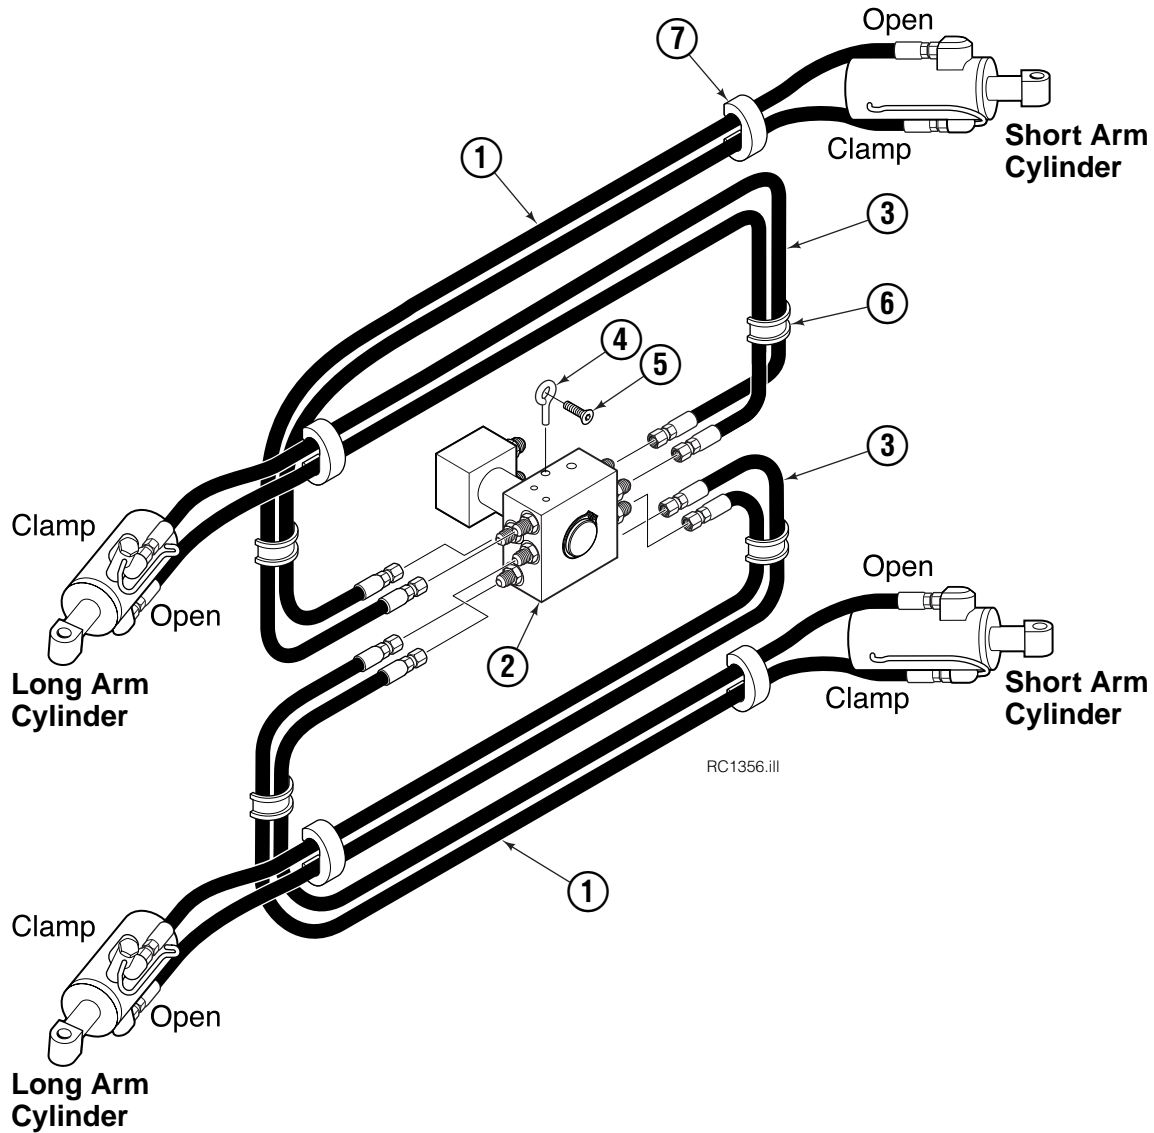

● Compatible with water glycol based hydraulic fluids.

Check Valve

REF	QTY	PART NO.	DESCRIPTION
		670549	Check Valve Assembly
1	2	609453	Fitting, 10
2	2	670552	Spring
3	2	670551	Guide
4	2	7020	Ball
5	2	602580	Fitting, 8
6	2	673989	Spring
7	1	670550	Body
8	1	670553	Spool

Common Components Group

RC0125.ill

45F			
REF	QTY	PART NO.	DESCRIPTION
		680634	Common Components Group
1	26	674837	Shim
2	24	4466	Capscrew, 3/8 NC x .50
3	8	674827	Retainer
4	8	680639	Pin
5	12	673385	Drive Pin
6	4	206589	Retainer
7	4	674835	Pin
8	20	660200	Shim
9	4	681669	Spacer

Reference: SK-4962, SK-4963.

Hosing Group

REF	QTY	PART NO.	DESCRIPTION
		6025738	Hose Group
1	4	680115	Hose, 43.75 in.
2	1	6024522	Revolving Connection ▲
3	4	680115	Hose, 43.75 in.
4	2	227962	Eye Pin
5	2	4751	Capscrew
6	4	680113	Insert
7	4	673416	Segment

▲ See Revolving Connection page for parts breakdown.

Revolving Connection

77F			
REF	QTY	PART NO.	DESCRIPTION
		6024522	Revolving Connection Group
1	1	6023358	Valve Body
2	3	214649	◆ Seal
3	1	6023343	Shaft
4	1	7341	◆ Retaining Ring
5	1	6026959	End Block
6	2	684587	◆ O-Ring
7	2	768795	Capscrew, M8 x 30
8	8	604511	Fitting, 6-6
9	2	604511	Fitting, 6-6
10	1	3138	◆ Retaining Ring