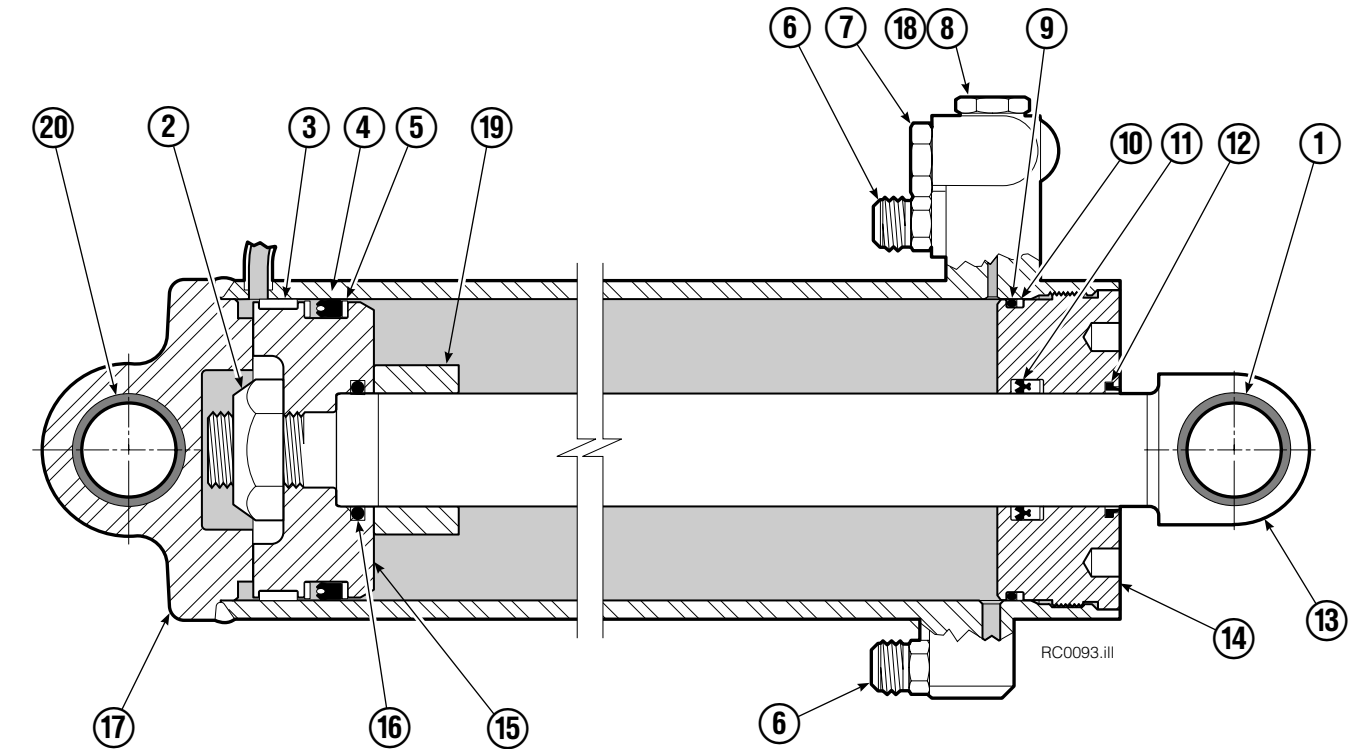

Short Arm Cylinder

REF	QTY	PART NO.	DESCRIPTION
		3011194	Cylinder Assembly
1	1	674840	Bearing
2	1	560997	Nut
3	1	660767	◆ Bearing
4	1	662460	◆ Seal
5	2	638293	◆ Back-Up Ring
6	2	604511	Fitting, 6-6
7	1	556852	Fitting, 4
8	1	557212	Check Valve
9	1	2797	◆ O-Ring
10	1	615140	◆ Back-Up Ring
11	1	554598	◆ Seal
12	1	564930	◆ Wiper
13	1	561838	Rod
14	1	555207	Retainer
15	1	555226	Piston
16	1	2722	◆ O-Ring
17	1	3011228	Shell
18	1	667516	Check Valve Service Kit
19	1	560523	Spacer
20	2	674840	Bearing
21	1	672909	Seal Loader
		555227	Service Kit

◆ Included in Service Kit 555227.

Reference: S-5306, S-5561.