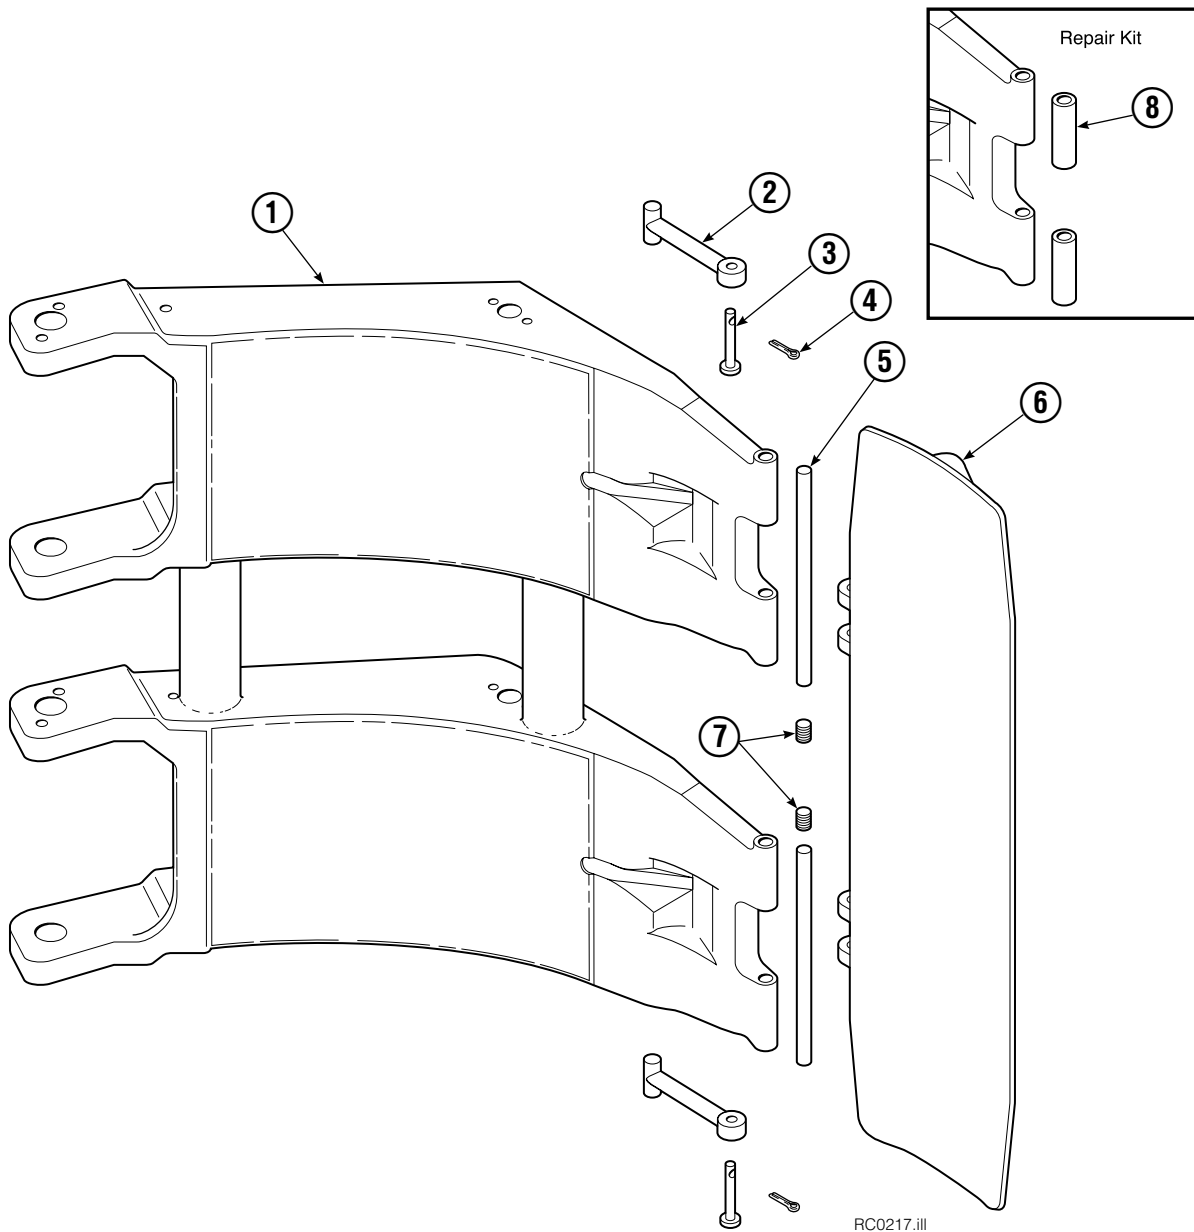

Contact Pad Group

45F			
REF	QTY	PART NO.	DESCRIPTION
		6002783	Contact Pad Group (2 thru 7)
1	1	3011193	Short Arm
2	2	674700	Link
3	2	674265	Clevis Pin
4	2	6525	Cotter Pin
5	2	352355	Pin
6	1	6002784	Contact Pad
7	4	689900	Plug
8	1	674928	Arm Tip Repair Kit

Reference: S-20185.