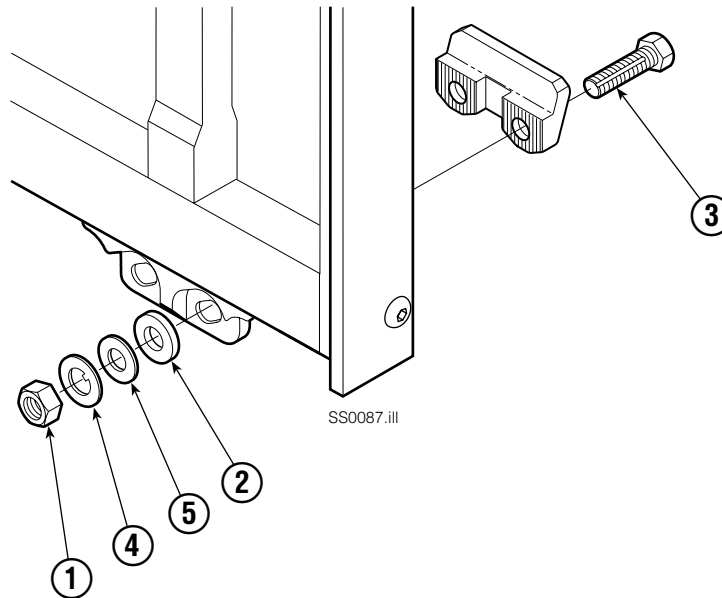

Security Kit

REF	QTY	PART NO.	DESCRIPTION
	1	373137	Security Kit
1	4	678990	Nut, M16
2	4	667225	Washer, .625
3	4	391381	Capscrew, M16 x 45
4	4	366910	Internal Tab Washer
5	4	205666	Shim Washer