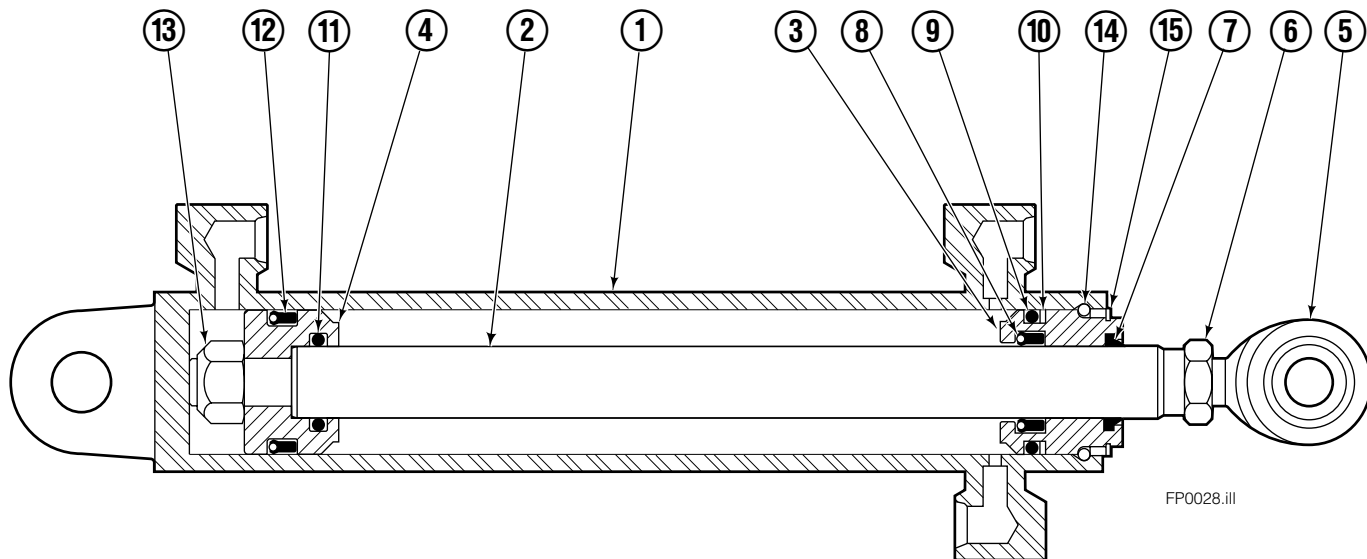

Right Hand Cylinder

FP0028.iii

55F			
REF	QTY	PART NO.	DESCRIPTION
		583952	Cylinder Assembly – 41" ■
1	1	564177	Shell – 41" ■
2	1	564185	Rod – 41" ■
3	1	685664	Retainer
4	1	685665	Piston
5	1	564193	● Rod End
6	1	5718	● Nut
7	1	636850	● Rod Wiper
8	1	646540	● Rod Seal
9	1	2718	● O-Ring
10	1	615122	● Back-up Ring
11	1	2710	● O-Ring
12	1	663728	● Piston Seal
13	1	563462	Piston Nut
14	1	563916	Retaining Ring
15	1	3137	Snap Ring
		684827	Service Kit

■ Carriage width.

● Included in Service Kit 684827.

Reference: S-6138, S-6139.