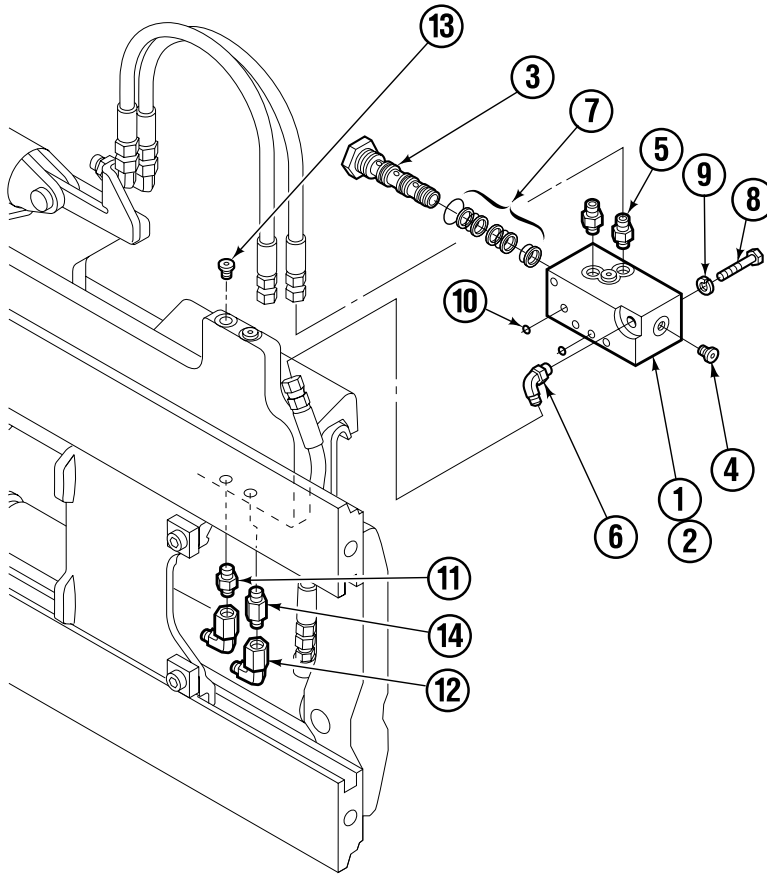

REF	QTY	PART NO.	DESCRIPTION
		583944	Cylinder Assembly – 41" ■
1	1	564169	Shell – 41" ■
2	1	564185	Rod – 41" ■
3	1	685664	Retainer
4	1	685665	Piston
5	1	564193	● Rod End
6	1	5718	● Nut
7	1	636850	● Rod Wiper
8	1	646540	● Rod Seal
9	1	2718	● O-Ring
10	1	615122	● Back-up Ring
11	1	2710	● O-Ring
12	1	663728	● Piston Seal
13	1	563462	Piston Nut
14	1	563916	Retaining Ring
15	1	3137	Snap Ring
		684827	Service Kit

■ Carriage width.

● Included in Service Kit 684827.

Reference: 2-6140, 2-6141.

Right Hand Cylinder

FP0028.iii

55F			
REF	QTY	PART NO.	DESCRIPTION
		583952	Cylinder Assembly – 41" ■
1	1	564177	Shell – 41" ■
2	1	564185	Rod – 41" ■
3	1	685664	Retainer
4	1	685665	Piston
5	1	564193	● Rod End
6	1	5718	● Nut
7	1	636850	● Rod Wiper
8	1	646540	● Rod Seal
9	1	2718	● O-Ring
10	1	615122	● Back-up Ring
11	1	2710	● O-Ring
12	1	663728	● Piston Seal
13	1	563462	Piston Nut
14	1	563916	Retaining Ring
15	1	3137	Snap Ring
		684827	Service Kit

■ Carriage width.

● Included in Service Kit 684827.

Reference: S-6138, S-6139.

Flow Divider Group

FP0035.iii

55F			
REF	QTY	PART NO.	DESCRIPTION
		206921	Flow Divider Group
1	1	206919	Valve ■
2	1	206918	Valve Body
3	1	207301	Cartridge-Combiner
4	2	663694	Fitting, 3
5	2	617915	Fitting, 4-4
6	1	617917	Fitting, 4-4
7	1	679992	Service Kit
8	3	685105	Capscrew
9	3	678993	Lockwasher
10	2	207300	O-Ring
11	6	617915	Fitting, 4-4
12	2	617641	Fitting, 4-4
13	2	609234	Fitting, 4-4
14	1	617916	Fitting, 4-4

■ Includes items 1 through 7.

Standard Installation Group

REF	QTY	PART NO.	DESCRIPTION
		207342	Installation Group
1	1	207314	Bracket
2	2	762899	Capscrew, M10X20-8.8
3	2	681238	Lockwasher
4	2	2453	Fitting, 8-8
5	2	207578	Hose