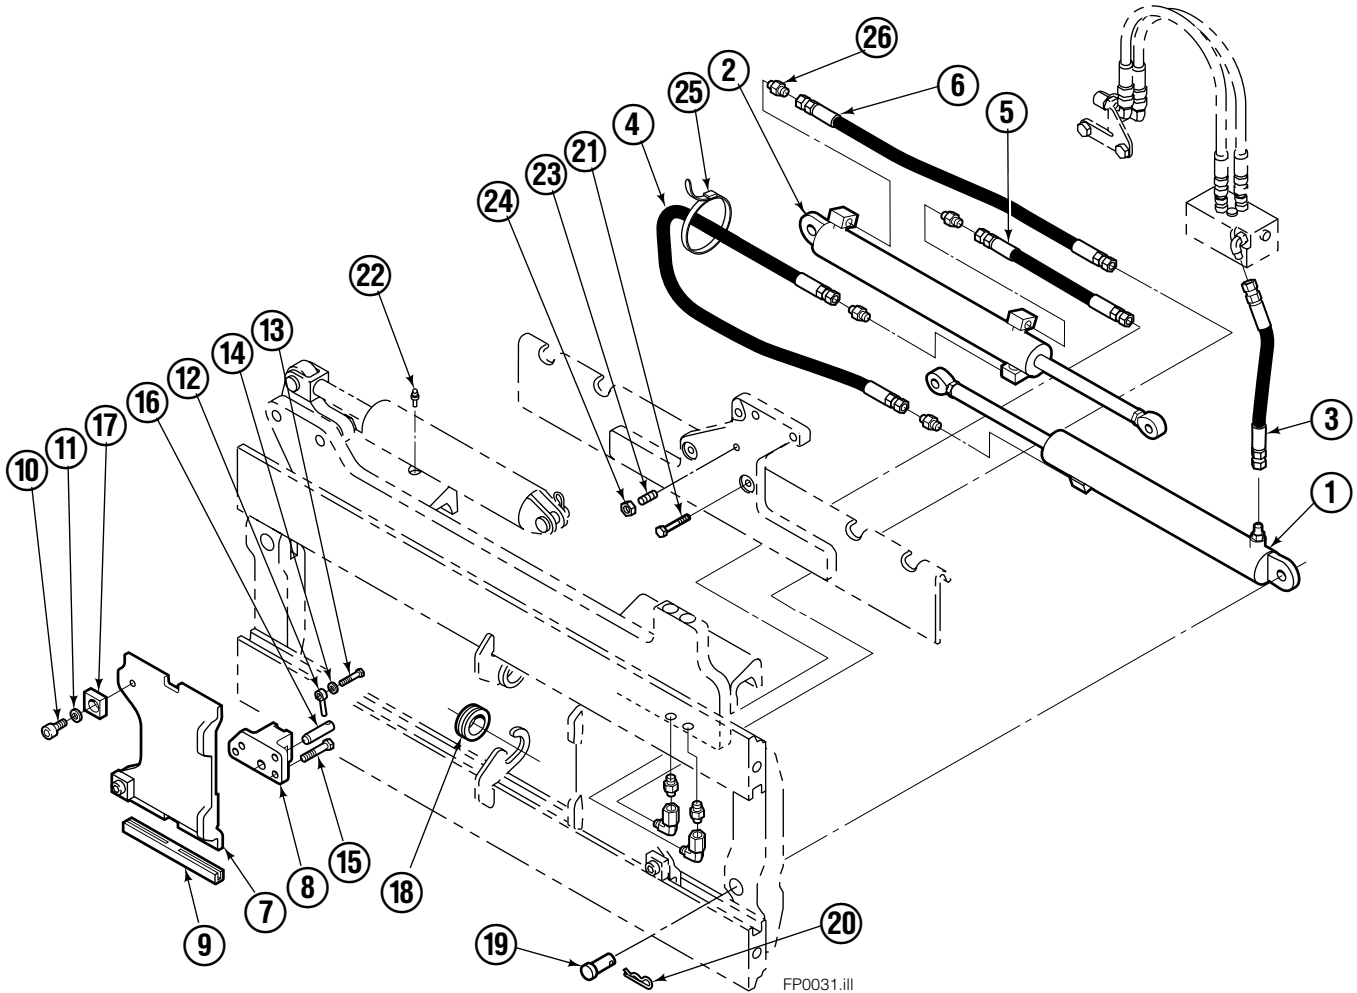

Safety Decals

Mounting Group Sideshifting

Reference:
BC-101
SK-5981
Mtg: 2S-3988
Frame: 4S-3972

55F							
REF	QTY	PART NO.	DESCRIPTION	REF	QTY	PART NO.	DESCRIPTION
		207327	Sideshifting Mounting ●	10	4	667225	Washer
1	1	395316	Frame	11	6	766154	Capscrew, M16x2,0x40-8.8
2	1	207185	Anchor Bracket	12	4	678990	Nut
3	2	601676	Fitting, 6-6	13	1	206909	Lug
4	1	206917	Center Bearing – 49" only	14	1	206910	Spacer
5	2	678525	Clevis Pin	15	2	684355	Lockwasher
6	2	672726	Hairpin Cotter	16	2	204187	Upper Bearing
7	1	675548	Cylinder Assembly ◆	17	2	207209	Lower Bearing
8	1	675550	Washer (orifice .085)	18	2	207578	Hose
9	2	204186	Lower Hook				

● Includes items 2 through 17.

◆ See Cylinder page for parts breakdown.

Sideshift Cylinder ITA Class III

FP0126.ill

55E			
REF	QTY	PART NO.	DESCRIPTION
		675548	Cylinder Assembly
1	1	553857	Nut
2	1	662452	■ Seal
3	1	553501	Piston
4	1	636851	■ Wiper
5	1	638247	■ Back-up Ring
6	1	675550	Washer (orifice .085 in.)
7	1	675549	Shell
8	1	553449	Rod
9	1	2785	■ O-Ring
10	1	615128	■ Back-up Ring
11	1	553500	Retainer
12	1	553856	Retaining Ring
13	1	7202	Snap Ring
14	1	641835	■ Seal
		553861	Service Kit

Hydraulic/Fork Group

Reference:
BC-101
SK-5981

55F							
REF	QTY	PART NO.	DESCRIPTION	REF	QTY	PART NO.	DESCRIPTION
	●	207221	Hydraulic Group-41" ■	13	2	763169	Capscrew
	□	206912	Fork Group	14	2	680217	Lockwasher
1	1	583944	Cylinder Assembly L. H. ◆	15	8	206924	Capscrew
2	1	583952	Cylinder Assembly R. H. ▼	16	2	206925	Pin
3	1	207567	Hose	17	4	207552	Block
4	1	207568	Hose	18	2	206916	Grommet
5	1	207565	Hose	19	2	206926	Clevis Pin
6	1	207569	Hose	20	2	207210	Hairpin Cotter
7	2	207208	Fork Carrier	21	2	768551	Capscrew
8	2	206914	Lug	22	2	7403	Grease Fitting
9	4	206915	Bearing	23	1	768753	Setscrew
10	4	206922	Capscrew	24	1	207211	Jam Nut
11	4	678991	Lockwasher	25	1	200008	Cable Tie
12	2	206923	Eyebolt	26	6	617915	Fitting, 4-4