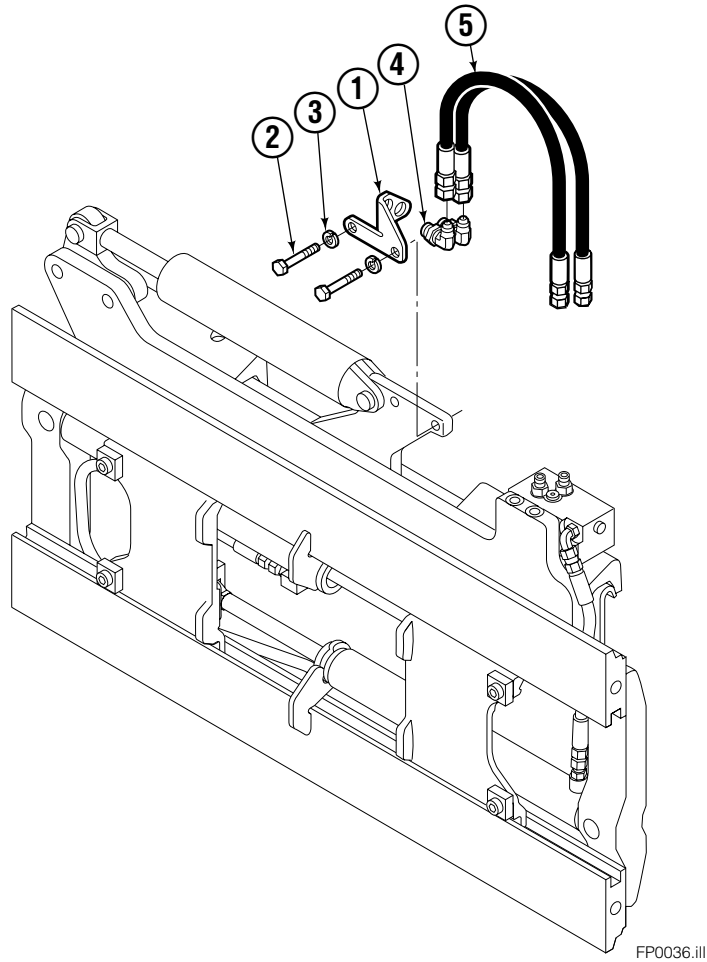

■ Carriage width.

● Included in Service Kit 684827.

Reference: 2-6140, 2-6141.

Right Hand Cylinder

FP0028.iii

55F			
REF	QTY	PART NO.	DESCRIPTION
		583952	Cylinder Assembly – 41" ■
1	1	564177	Shell – 41" ■
2	1	564185	Rod – 41" ■
3	1	685664	Retainer
4	1	685665	Piston
5	1	564193	● Rod End
6	1	5718	● Nut
7	1	636850	● Rod Wiper
8	1	646540	● Rod Seal
9	1	2718	● O-Ring
10	1	615122	● Back-up Ring
11	1	2710	● O-Ring
12	1	663728	● Piston Seal
13	1	563462	Piston Nut
14	1	563916	Retaining Ring
15	1	3137	Snap Ring
		684827	Service Kit

■ Carriage width.

● Included in Service Kit 684827.

Reference: S-6138, S-6139.

Flow Divider Group

FP0035.iii

55F			
REF	QTY	PART NO.	DESCRIPTION
		206921	Flow Divider Group
1	1	206919	Valve ■
2	1	206918	Valve Body
3	1	207301	Cartridge-Combiner
4	2	663694	Fitting, 3
5	2	617915	Fitting, 4-4
6	1	617917	Fitting, 4-4
7	1	679992	Service Kit
8	3	685105	Capscrew
9	3	678993	Lockwasher
10	2	207300	O-Ring
11	6	617915	Fitting, 4-4
12	2	617641	Fitting, 4-4
13	2	609234	Fitting, 4-4
14	1	617916	Fitting, 4-4

■ Includes items 1 through 7.

Standard Installation Group

REF	QTY	PART NO.	DESCRIPTION
		207342	Installation Group
1	1	207314	Bracket
2	2	762899	Capscrew, M10X20-8.8
3	2	681238	Lockwasher
4	2	2453	Fitting, 8-8
5	2	207578	Hose

Backrest

55F			
REF	QTY	PART NO.	DESCRIPTION
1	1	3009741	Backrest, 41" x 48" ■
2	4	684586	Lockwasher
3	4	200173	Capscrew

■ Width by Height.

Reference: Common Parts Group 684740.

Do you have questions you need answered right now? Call your nearest Cascade Parts Department. Visit us online at www.cascorp.com