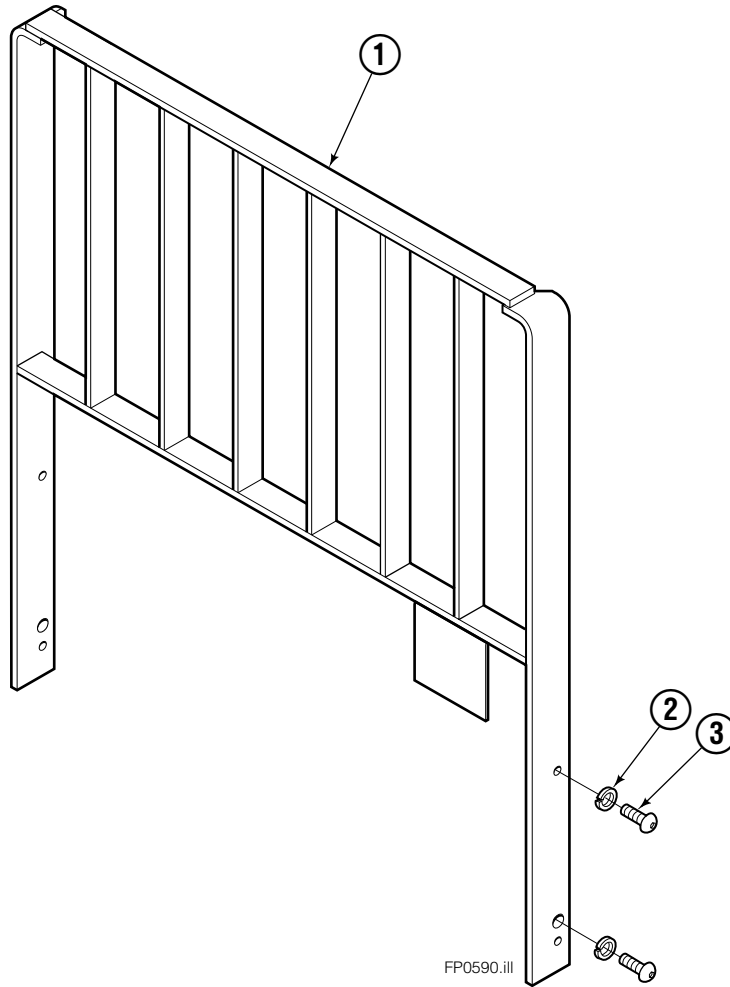

Backrest

55F			
REF	QTY	PART NO.	DESCRIPTION
1	1	3009741	Backrest, 41" x 48" ■
2	4	684586	Lockwasher
3	4	200173	Capscrew

■ Width by Height.

Reference: Common Parts Group 684740.