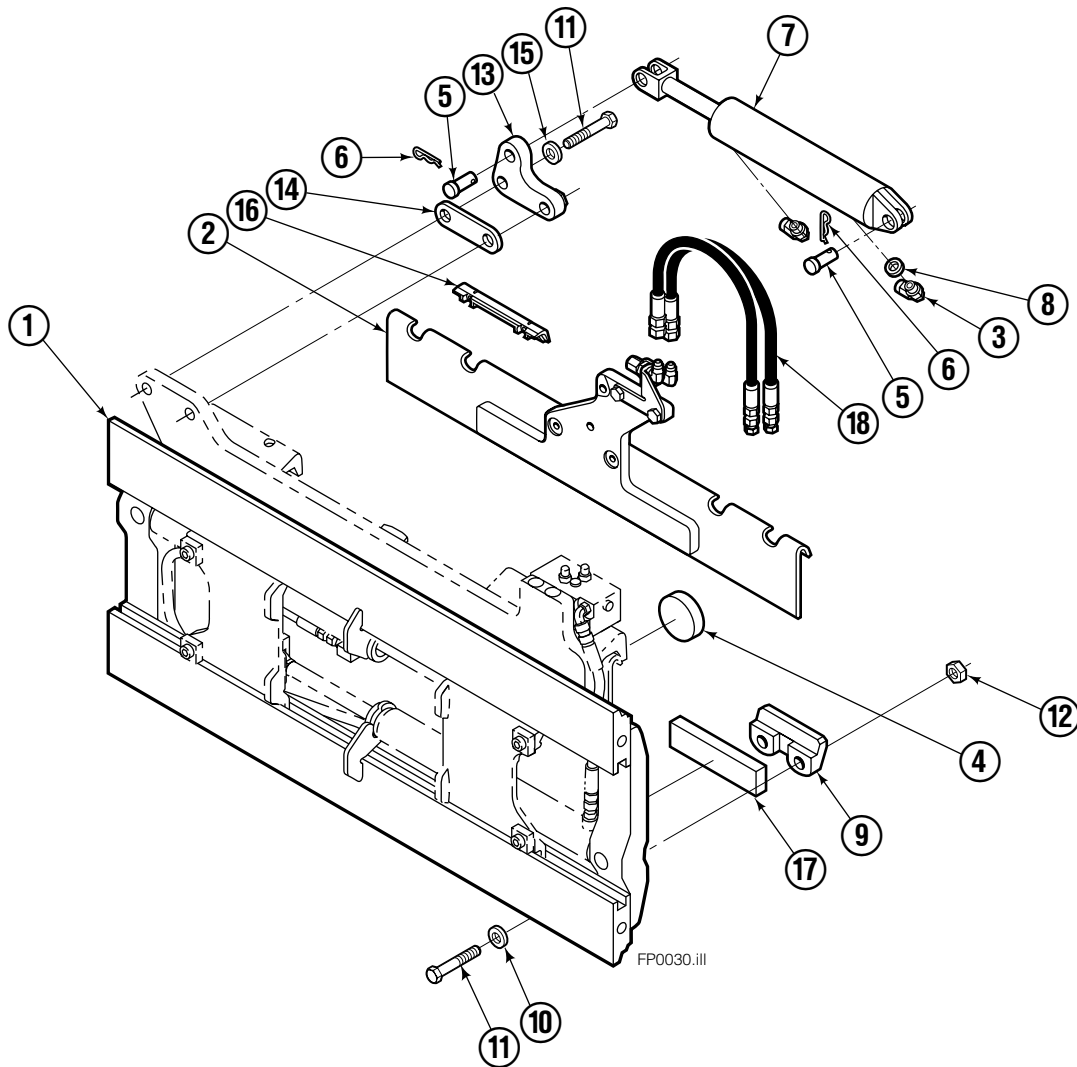

Safety Decals

Mounting Group Sideshifting

Reference:
BC-101
SK-5981
Mtg: 2S-3988
Frame: 4S-3972

55F							
REF	QTY	PART NO.	DESCRIPTION	REF	QTY	PART NO.	DESCRIPTION
		207327	Sideshifting Mounting ●	10	4	667225	Washer
1	1	395316	Frame	11	6	766154	Capscrew, M16x2,0x40-8.8
2	1	207185	Anchor Bracket	12	4	678990	Nut
3	2	601676	Fitting, 6-6	13	1	206909	Lug
4	1	206917	Center Bearing – 49" only	14	1	206910	Spacer
5	2	678525	Clevis Pin	15	2	684355	Lockwasher
6	2	672726	Hairpin Cotter	16	2	204187	Upper Bearing
7	1	675548	Cylinder Assembly ◆	17	2	207209	Lower Bearing
8	1	675550	Washer (orifice .085)	18	2	207578	Hose
9	2	204186	Lower Hook				

● Includes items 2 through 17.

◆ See Cylinder page for parts breakdown.

Sideshift Cylinder ITA Class III

FP0126.ill

55E			
REF	QTY	PART NO.	DESCRIPTION
		675548	Cylinder Assembly
1	1	553857	Nut
2	1	662452	■ Seal
3	1	553501	Piston
4	1	636851	■ Wiper
5	1	638247	■ Back-up Ring
6	1	675550	Washer (orifice .085 in.)
7	1	675549	Shell
8	1	553449	Rod
9	1	2785	■ O-Ring
10	1	615128	■ Back-up Ring
11	1	553500	Retainer
12	1	553856	Retaining Ring
13	1	7202	Snap Ring
14	1	641835	■ Seal
		553861	Service Kit

REF	QTY	PART NO.	DESCRIPTION
		583944	Cylinder Assembly – 41" ■
1	1	564169	Shell – 41" ■
2	1	564185	Rod – 41" ■
3	1	685664	Retainer
4	1	685665	Piston
5	1	564193	● Rod End
6	1	5718	● Nut
7	1	636850	● Rod Wiper
8	1	646540	● Rod Seal
9	1	2718	● O-Ring
10	1	615122	● Back-up Ring
11	1	2710	● O-Ring
12	1	663728	● Piston Seal
13	1	563462	Piston Nut
14	1	563916	Retaining Ring
15	1	3137	Snap Ring
		684827	Service Kit