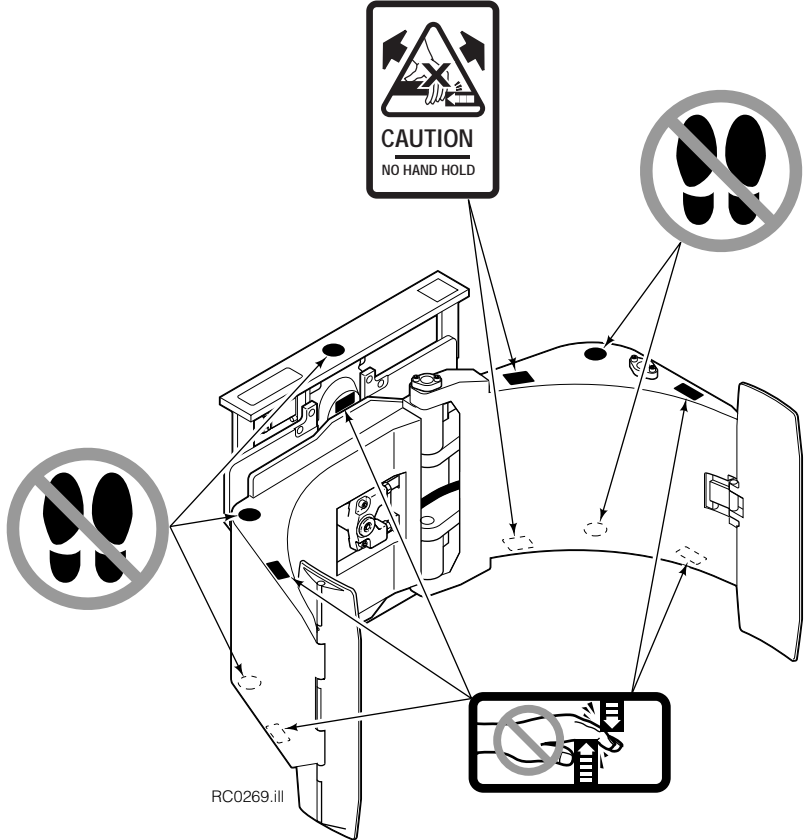

Safety Decals