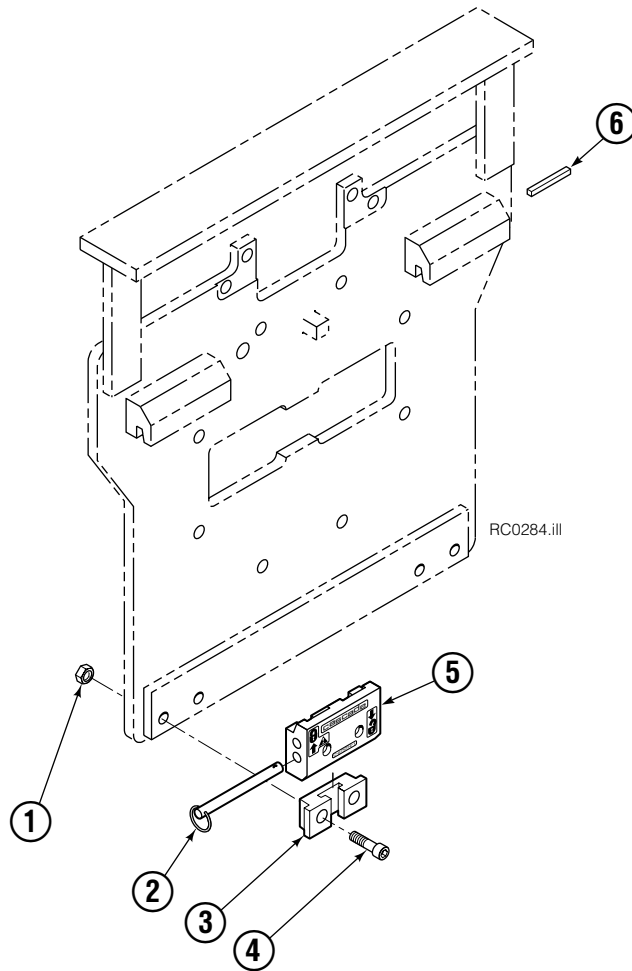

■ Body is stamped 206596.

Common Components

25F

REF	QTY	PART NO.	DESCRIPTION	REF	QTY	PART NO.	DESCRIPTION
		227930	Common Components	13	1	680031	Contact Plate - SA ●
1	8	768809	Capscrew, M10 x 16	13	1	207430	Contact Plate - LA ●
2	2	206590	Retainer	14	4	678988	Snap Ring
3	2	674256	Drive Pin	15	2	679812	Pin
4	2	680028	Pin	16	2	680033	Link
5	2	206589	Retainer	17	2	680032	Pin
6	2	673385	Drive Pin	18	2	768810	▲ Capscrew
7	1	680029	Pin	19	2	680030	▲ Lockwasher, M10
8	1	675018	Pin	20	1	206600	▲ Revolving Connection ■
9	12	674257	Shim, .06 in.	21	1	209067	▲ End Block Bracket
10	2	680027	▲ Hose, 6-6	22	2	208780	▲ Shoulder Bolt
11	4	660200	Shim, .06 in.	23	2	209043	▲ Flat Washer
12	2	201732	Drive Pin	24	2	208765	▲ Grommet

- See Revolving Connection page for parts breakdown.
- ▲ Included in Revolving Connection Hose Group 207444.
- Not Included in Common Components.

Cylinder

25F			
REF	QTY	PART NO.	DESCRIPTION
		580137	Cylinder Assembly
1	1	674843	Bearing
2	1	560997	Nut
3	1	660769	◆ Bearing
4	1	662462	◆ Seal
5	2	638295	◆ Back-Up Ring
6	2	604511	Fitting, 6-6
7	1	556852	Fitting, 4
8	1	557212	Check Valve
9	1	2801	◆ O-Ring
10	1	583977	◆ Back-Up Ring
11	1	554598	◆ Seal
12	1	628047	◆ Wiper
13	1	557399	Rod
14	1	555724	Retainer
15	1	557389	Piston
16	1	2722	◆ O-Ring
17	1	557411	Shell
18	1	667516	Check Valve Service Kit
19	1	—	Spacer
20	1	—	Spacer
21	2	675006	Bearing
22	1	669243	Seal Loader
		555725	Service Kit

◆ Included in Service Kit 555725.

Ref: S-5320, S-5321

Arms

25F			
REF	QTY	PART NO.	DESCRIPTION
1	1	206680	Arm – 42-45 in. ♦
1	1	206681	Arm – 51 in. ♦

♦ Maximum roll diameter.

Quick Change Mounting Group

Class II, 1.5°			
REF	QTY	PART NO.	DESCRIPTION
		680023	Mounting Group
1	4	678990	Nut, M16
2	2	678832	Pin
3	2	675515	Guide
4	4	679816	Capscrew, M16 x 60
5	2	675514	Hook
6	1	669344	Stop Kit