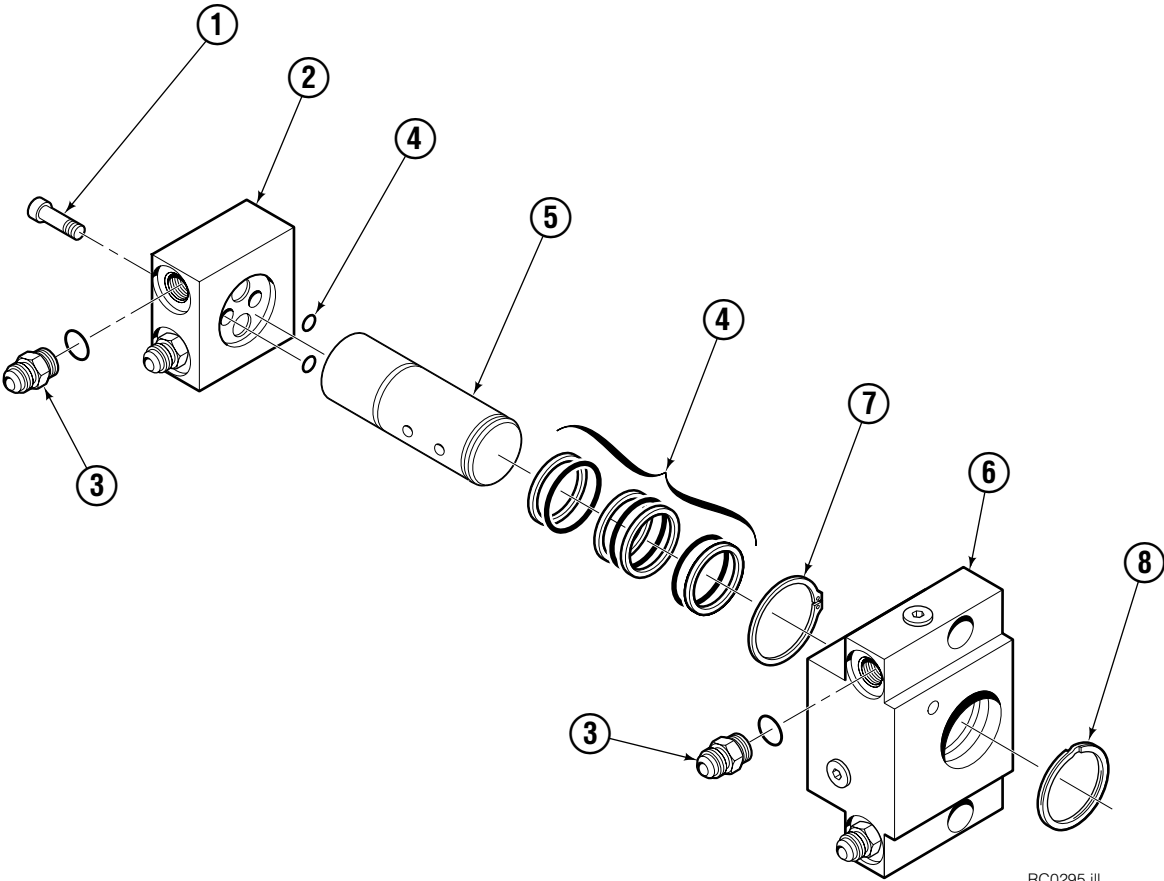

- ◆ Maximum roll diameter.
- Included in Frame 206706.
- Included in Bearing Assembly 201082.
- ▼ See Drive Group page for parts breakdown.

Drive Group

25F

REF	QTY	PART NO.	DESCRIPTION	REF	QTY	PART NO.	DESCRIPTION
		679106	Drive Group	15	1	679109	Worm
1	4	768786	Capscrew, M6 X 25-8.8	16	1	679118	Coupling
2	1	643352	O-Ring	17	1	679115	Adapter
3	1	679114	End Cap	18	1	678999	Key
4	2	678985	Bearing	19	4	768792	Capscrew, M6 X 60-8.8
5	2	663694	Fitting, 3	20	1	206418	Motor
6	1	6688	Fitting, 2	21	2	626505	Fitting, 10-6
7	1	644010	Relief Fitting	22	1	678994	Setscrew
8	2	679808	Shim-.002 in.(.05mm)	23	2	678986	Bearing
9	4	768787	Capscrew, M6 X 30-8.8	24	1	679110	Worm Gear
10	4	752845	Capscrew, M6 X 16-8.8	25	1	678987	Snap Ring
11	1	679112	Cover	26	1	643368	O-ring
12	1	679111	Pinion	27	1	656300	Gear Lube (48 oz.)
13	1	201815	Key			206419	Motor Shaft Seal Kit
14	1	679107	Gear Case			206421	Motor Service Kit

Revolving Connection

RC0295.ill

25F			
REF	QTY	PART NO.	DESCRIPTION
		206600	Revolving Connection Assembly ■
1	2	768796	Capscrew
2	1	687301	End Block
3	4	604511	Fitting, 6-6
4	1	206599	Service Kit
5	1	206594	Shaft
6	1	206595	Body
7	1	7341	Snap Ring
8	1	3138	Snap Ring

■ Body is stamped 206596.

Common Components

25F

REF	QTY	PART NO.	DESCRIPTION	REF	QTY	PART NO.	DESCRIPTION
		227930	Common Components	13	1	680031	Contact Plate - SA ●
1	8	768809	Capscrew, M10 x 16	13	1	207430	Contact Plate - LA ●
2	2	206590	Retainer	14	4	678988	Snap Ring
3	2	674256	Drive Pin	15	2	679812	Pin
4	2	680028	Pin	16	2	680033	Link
5	2	206589	Retainer	17	2	680032	Pin
6	2	673385	Drive Pin	18	2	768810	▲ Capscrew
7	1	680029	Pin	19	2	680030	▲ Lockwasher, M10
8	1	675018	Pin	20	1	206600	▲ Revolving Connection ■
9	12	674257	Shim, .06 in.	21	1	209067	▲ End Block Bracket
10	2	680027	▲ Hose, 6-6	22	2	208780	▲ Shoulder Bolt
11	4	660200	Shim, .06 in.	23	2	209043	▲ Flat Washer
12	2	201732	Drive Pin	24	2	208765	▲ Grommet