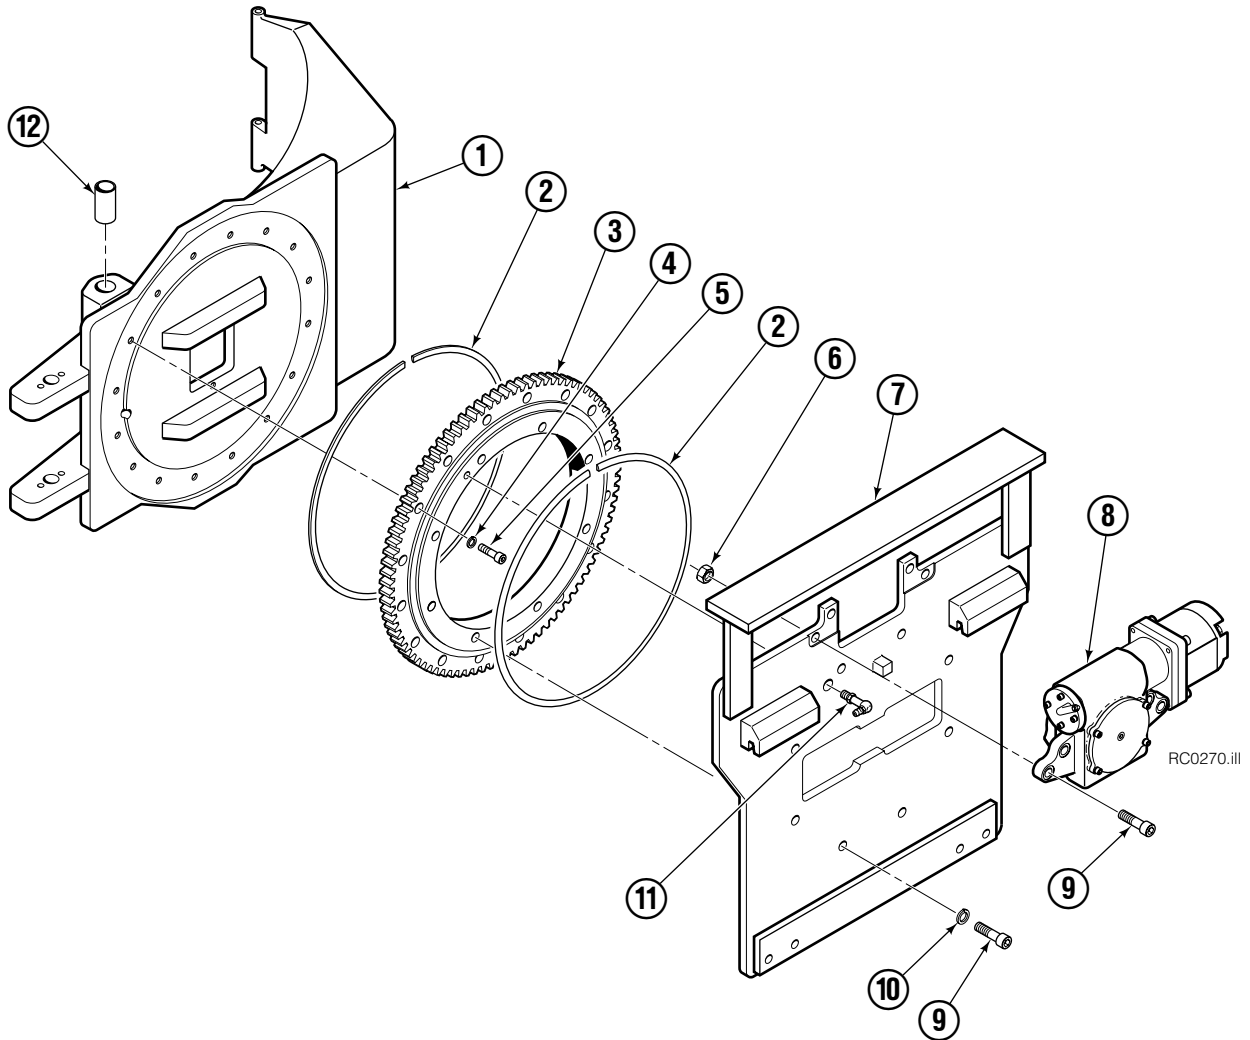

Base Unit Group

25F			
REF	QTY	PART NO.	DESCRIPTION
		206767	Base Unit Group – 51 in.◆
1	1	206706	Frame – 51 in.◆
2	2	673043	■ Seal
3	1	201082	Bearing Assembly
4	16	678991	Lockwasher
5	16	769571	Capscrew
6	4	678990	Nut
7	1	201099	Baseplate
8	1	679106	Drive Group ▼
9	12	769577	Capscrew
10	8	678992	Lockwasher
11	1	201080	■ Grease Fitting
12	4	676163	● Bearing

Revolving Connection

RC0295.ill

25F			
REF	QTY	PART NO.	DESCRIPTION
		206600	Revolving Connection Assembly ■
1	2	768796	Capscrew
2	1	687301	End Block
3	4	604511	Fitting, 6-6
4	1	206599	Service Kit
5	1	206594	Shaft
6	1	206595	Body
7	1	7341	Snap Ring
8	1	3138	Snap Ring

■ Body is stamped 206596.

Common Components

25F

REF	QTY	PART NO.	DESCRIPTION	REF	QTY	PART NO.	DESCRIPTION
		227930	Common Components	13	1	680031	Contact Plate - SA ●
1	8	768809	Capscrew, M10 x 16	13	1	207430	Contact Plate - LA ●
2	2	206590	Retainer	14	4	678988	Snap Ring
3	2	674256	Drive Pin	15	2	679812	Pin
4	2	680028	Pin	16	2	680033	Link
5	2	206589	Retainer	17	2	680032	Pin
6	2	673385	Drive Pin	18	2	768810	▲ Capscrew
7	1	680029	Pin	19	2	680030	▲ Lockwasher, M10
8	1	675018	Pin	20	1	206600	▲ Revolving Connection ■
9	12	674257	Shim, .06 in.	21	1	209067	▲ End Block Bracket
10	2	680027	▲ Hose, 6-6	22	2	208780	▲ Shoulder Bolt
11	4	660200	Shim, .06 in.	23	2	209043	▲ Flat Washer
12	2	201732	Drive Pin	24	2	208765	▲ Grommet