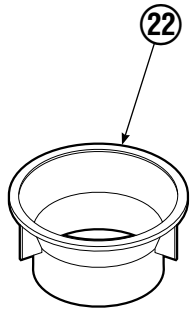

Revolving Connection

RC0295.ill

25F			
REF	QTY	PART NO.	DESCRIPTION
		206600	Revolving Connection Assembly ■
1	2	768796	Capscrew
2	1	687301	End Block
3	4	604511	Fitting, 6-6
4	1	206599	Service Kit
5	1	206594	Shaft
6	1	206595	Body
7	1	7341	Snap Ring
8	1	3138	Snap Ring

■ Body is stamped 206596.

Common Components

25F

REF	QTY	PART NO.	DESCRIPTION	REF	QTY	PART NO.	DESCRIPTION
		227930	Common Components	13	1	680031	Contact Plate - SA ●
1	8	768809	Capscrew, M10 x 16	13	1	207430	Contact Plate - LA ●
2	2	206590	Retainer	14	4	678988	Snap Ring
3	2	674256	Drive Pin	15	2	679812	Pin
4	2	680028	Pin	16	2	680033	Link
5	2	206589	Retainer	17	2	680032	Pin
6	2	673385	Drive Pin	18	2	768810	▲ Capscrew
7	1	680029	Pin	19	2	680030	▲ Lockwasher, M10
8	1	675018	Pin	20	1	206600	▲ Revolving Connection ■
9	12	674257	Shim, .06 in.	21	1	209067	▲ End Block Bracket
10	2	680027	▲ Hose, 6-6	22	2	208780	▲ Shoulder Bolt
11	4	660200	Shim, .06 in.	23	2	209043	▲ Flat Washer
12	2	201732	Drive Pin	24	2	208765	▲ Grommet

- See Revolving Connection page for parts breakdown.
- ▲ Included in Revolving Connection Hose Group 207444.
- Not Included in Common Components.

Cylinder

25F			
REF	QTY	PART NO.	DESCRIPTION
		580137	Cylinder Assembly
1	1	674843	Bearing
2	1	560997	Nut
3	1	660769	◆ Bearing
4	1	662462	◆ Seal
5	2	638295	◆ Back-Up Ring
6	2	604511	Fitting, 6-6
7	1	556852	Fitting, 4
8	1	557212	Check Valve
9	1	2801	◆ O-Ring
10	1	583977	◆ Back-Up Ring
11	1	554598	◆ Seal
12	1	628047	◆ Wiper
13	1	557399	Rod
14	1	555724	Retainer
15	1	557389	Piston
16	1	2722	◆ O-Ring
17	1	557411	Shell
18	1	667516	Check Valve Service Kit
19	1	—	Spacer
20	1	—	Spacer
21	2	675006	Bearing
22	1	669243	Seal Loader
		555725	Service Kit