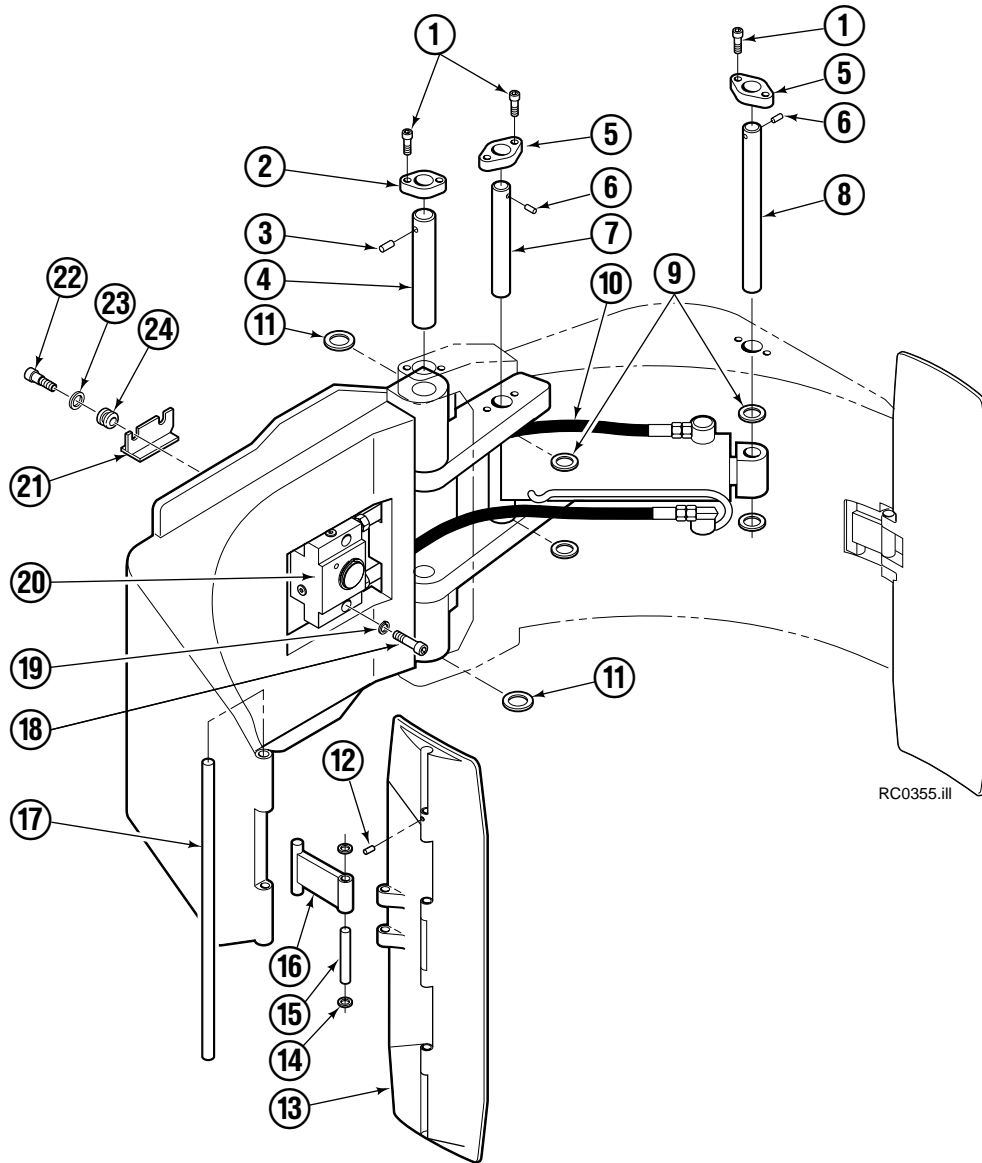

Revolving Connection

RC0295.ill

25F			
REF	QTY	PART NO.	DESCRIPTION
		206600	Revolving Connection Assembly ■
1	2	768796	Capscrew
2	1	687301	End Block
3	4	604511	Fitting, 6-6
4	1	206599	Service Kit
5	1	206594	Shaft
6	1	206595	Body
7	1	7341	Snap Ring
8	1	3138	Snap Ring

■ Body is stamped 206596.

Common Components

25F

REF	QTY	PART NO.	DESCRIPTION	REF	QTY	PART NO.	DESCRIPTION
		227930	Common Components	13	1	680031	Contact Plate - SA ●
1	8	768809	Capscrew, M10 x 16	13	1	207430	Contact Plate - LA ●
2	2	206590	Retainer	14	4	678988	Snap Ring
3	2	674256	Drive Pin	15	2	679812	Pin
4	2	680028	Pin	16	2	680033	Link
5	2	206589	Retainer	17	2	680032	Pin
6	2	673385	Drive Pin	18	2	768810	▲ Capscrew
7	1	680029	Pin	19	2	680030	▲ Lockwasher, M10
8	1	675018	Pin	20	1	206600	▲ Revolving Connection ■
9	12	674257	Shim, .06 in.	21	1	209067	▲ End Block Bracket
10	2	680027	▲ Hose, 6-6	22	2	208780	▲ Shoulder Bolt
11	4	660200	Shim, .06 in.	23	2	209043	▲ Flat Washer
12	2	201732	Drive Pin	24	2	208765	▲ Grommet

- See Revolving Connection page for parts breakdown.
- ▲ Included in Revolving Connection Hose Group 207444.
- Not Included in Common Components.

Cylinder

25F			
REF	QTY	PART NO.	DESCRIPTION
		580137	Cylinder Assembly
1	1	674843	Bearing
2	1	560997	Nut
3	1	660769	◆ Bearing
4	1	662462	◆ Seal
5	2	638295	◆ Back-Up Ring
6	2	604511	Fitting, 6-6
7	1	556852	Fitting, 4
8	1	557212	Check Valve
9	1	2801	◆ O-Ring
10	1	583977	◆ Back-Up Ring
11	1	554598	◆ Seal
12	1	628047	◆ Wiper
13	1	557399	Rod
14	1	555724	Retainer
15	1	557389	Piston
16	1	2722	◆ O-Ring
17	1	557411	Shell
18	1	667516	Check Valve Service Kit
19	1	—	Spacer
20	1	—	Spacer
21	2	675006	Bearing
22	1	669243	Seal Loader
		555725	Service Kit