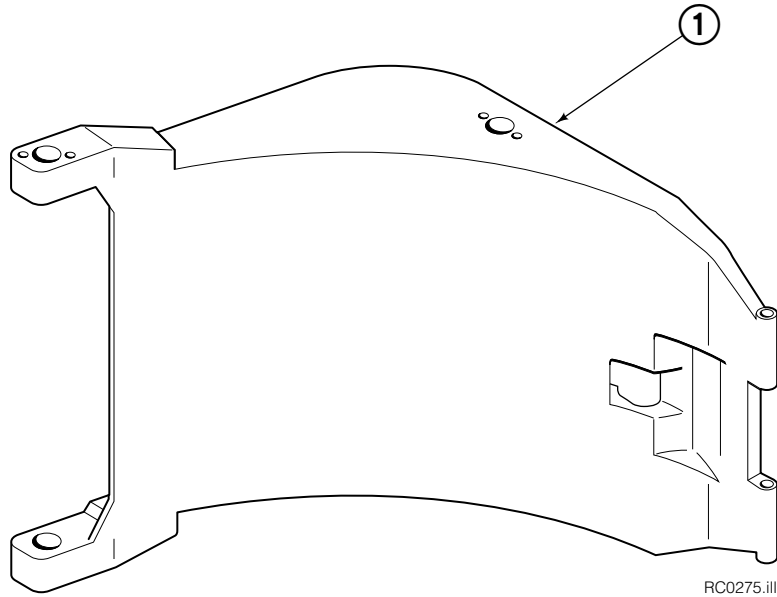

■ Body is stamped 206596.

Common Components

25F

REF	QTY	PART NO.	DESCRIPTION	REF	QTY	PART NO.	DESCRIPTION
		227930	Common Components	13	1	680031	Contact Plate - SA ●
1	8	768809	Capscrew, M10 x 16	13	1	207430	Contact Plate - LA ●
2	2	206590	Retainer	14	4	678988	Snap Ring
3	2	674256	Drive Pin	15	2	679812	Pin
4	2	680028	Pin	16	2	680033	Link
5	2	206589	Retainer	17	2	680032	Pin
6	2	673385	Drive Pin	18	2	768810	▲ Capscrew
7	1	680029	Pin	19	2	680030	▲ Lockwasher, M10
8	1	675018	Pin	20	1	206600	▲ Revolving Connection ■
9	12	674257	Shim, .06 in.	21	1	209067	▲ End Block Bracket
10	2	680027	▲ Hose, 6-6	22	2	208780	▲ Shoulder Bolt
11	4	660200	Shim, .06 in.	23	2	209043	▲ Flat Washer
12	2	201732	Drive Pin	24	2	208765	▲ Grommet

- See Revolving Connection page for parts breakdown.
- ▲ Included in Revolving Connection Hose Group 207444.
- Not Included in Common Components.

Cylinder

25F			
REF	QTY	PART NO.	DESCRIPTION
		580137	Cylinder Assembly
1	1	674843	Bearing
2	1	560997	Nut
3	1	660769	◆ Bearing
4	1	662462	◆ Seal
5	2	638295	◆ Back-Up Ring
6	2	604511	Fitting, 6-6
7	1	556852	Fitting, 4
8	1	557212	Check Valve
9	1	2801	◆ O-Ring
10	1	583977	◆ Back-Up Ring
11	1	554598	◆ Seal
12	1	628047	◆ Wiper
13	1	557399	Rod
14	1	555724	Retainer
15	1	557389	Piston
16	1	2722	◆ O-Ring
17	1	557411	Shell
18	1	667516	Check Valve Service Kit
19	1	—	Spacer
20	1	—	Spacer
21	2	675006	Bearing
22	1	669243	Seal Loader
		555725	Service Kit

◆ Included in Service Kit 555725.

Ref: S-5320, S-5321

Arms

25F			
REF	QTY	PART NO.	DESCRIPTION
1	1	206680	Arm – 42-45 in. ♦
1	1	206681	Arm – 51 in. ♦

♦ Maximum roll diameter.

Quick Change Mounting Group

Class II, 1.5°			
REF	QTY	PART NO.	DESCRIPTION
		680023	Mounting Group
1	4	678990	Nut, M16
2	2	678832	Pin
3	2	675515	Guide
4	4	679816	Capscrew, M16 x 60
5	2	675514	Hook
6	1	669344	Stop Kit