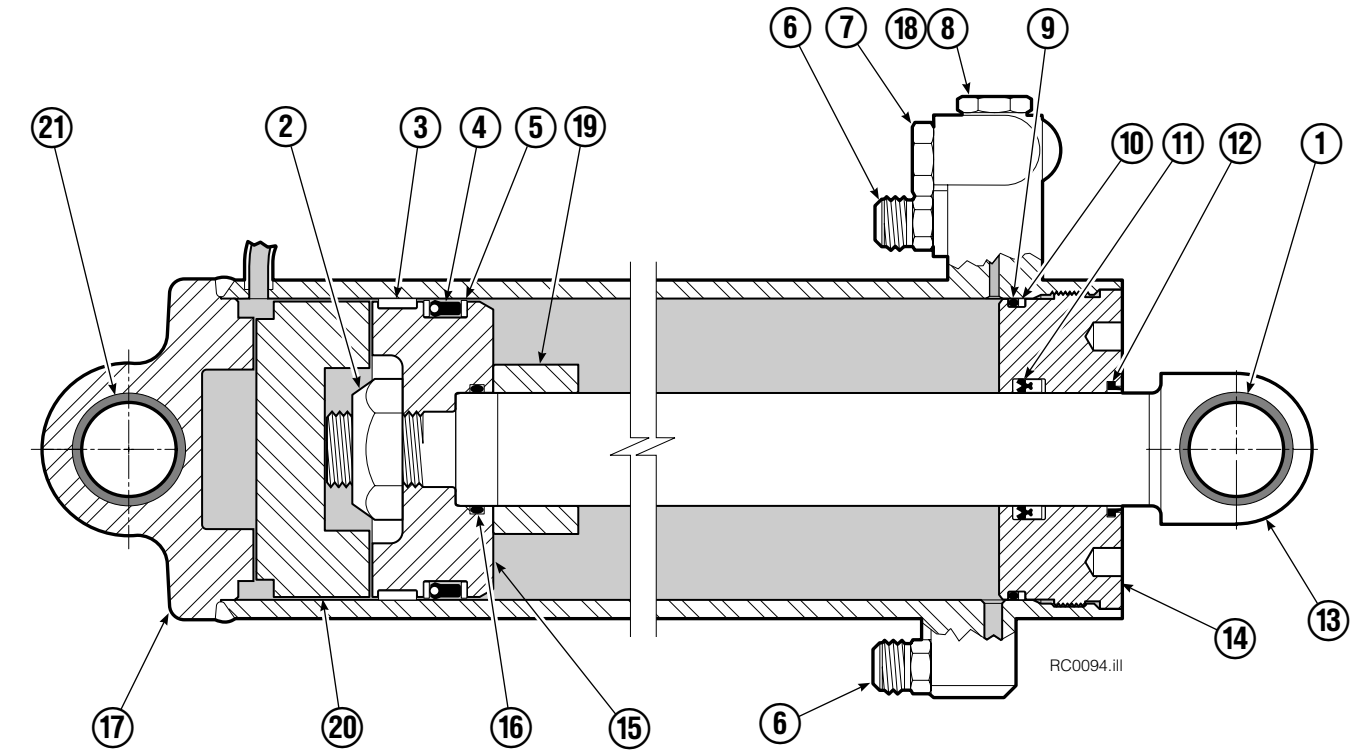

Revolving Connection

RC0295.ill

25F			
REF	QTY	PART NO.	DESCRIPTION
		206600	Revolving Connection Assembly ■
1	2	768796	Capscrew
2	1	687301	End Block
3	4	604511	Fitting, 6-6
4	1	206599	Service Kit
5	1	206594	Shaft
6	1	206595	Body
7	1	7341	Snap Ring
8	1	3138	Snap Ring

■ Body is stamped 206596.

Common Components

25F

REF	QTY	PART NO.	DESCRIPTION	REF	QTY	PART NO.	DESCRIPTION
		227930	Common Components	13	1	680031	Contact Plate - SA ●
1	8	768809	Capscrew, M10 x 16	13	1	207430	Contact Plate - LA ●
2	2	206590	Retainer	14	4	678988	Snap Ring
3	2	674256	Drive Pin	15	2	679812	Pin
4	2	680028	Pin	16	2	680033	Link
5	2	206589	Retainer	17	2	680032	Pin
6	2	673385	Drive Pin	18	2	768810	▲ Capscrew
7	1	680029	Pin	19	2	680030	▲ Lockwasher, M10
8	1	675018	Pin	20	1	206600	▲ Revolving Connection ■
9	12	674257	Shim, .06 in.	21	1	209067	▲ End Block Bracket
10	2	680027	▲ Hose, 6-6	22	2	208780	▲ Shoulder Bolt
11	4	660200	Shim, .06 in.	23	2	209043	▲ Flat Washer
12	2	201732	Drive Pin	24	2	208765	▲ Grommet

- See Revolving Connection page for parts breakdown.
- ▲ Included in Revolving Connection Hose Group 207444.
- Not Included in Common Components.

Cylinder

25F			
REF	QTY	PART NO.	DESCRIPTION
		580137	Cylinder Assembly
1	1	674843	Bearing
2	1	560997	Nut
3	1	660769	◆ Bearing
4	1	662462	◆ Seal
5	2	638295	◆ Back-Up Ring
6	2	604511	Fitting, 6-6
7	1	556852	Fitting, 4
8	1	557212	Check Valve
9	1	2801	◆ O-Ring
10	1	583977	◆ Back-Up Ring
11	1	554598	◆ Seal
12	1	628047	◆ Wiper
13	1	557399	Rod
14	1	555724	Retainer
15	1	557389	Piston
16	1	2722	◆ O-Ring
17	1	557411	Shell
18	1	667516	Check Valve Service Kit
19	1	—	Spacer
20	1	—	Spacer
21	2	675006	Bearing
22	1	669243	Seal Loader
		555725	Service Kit