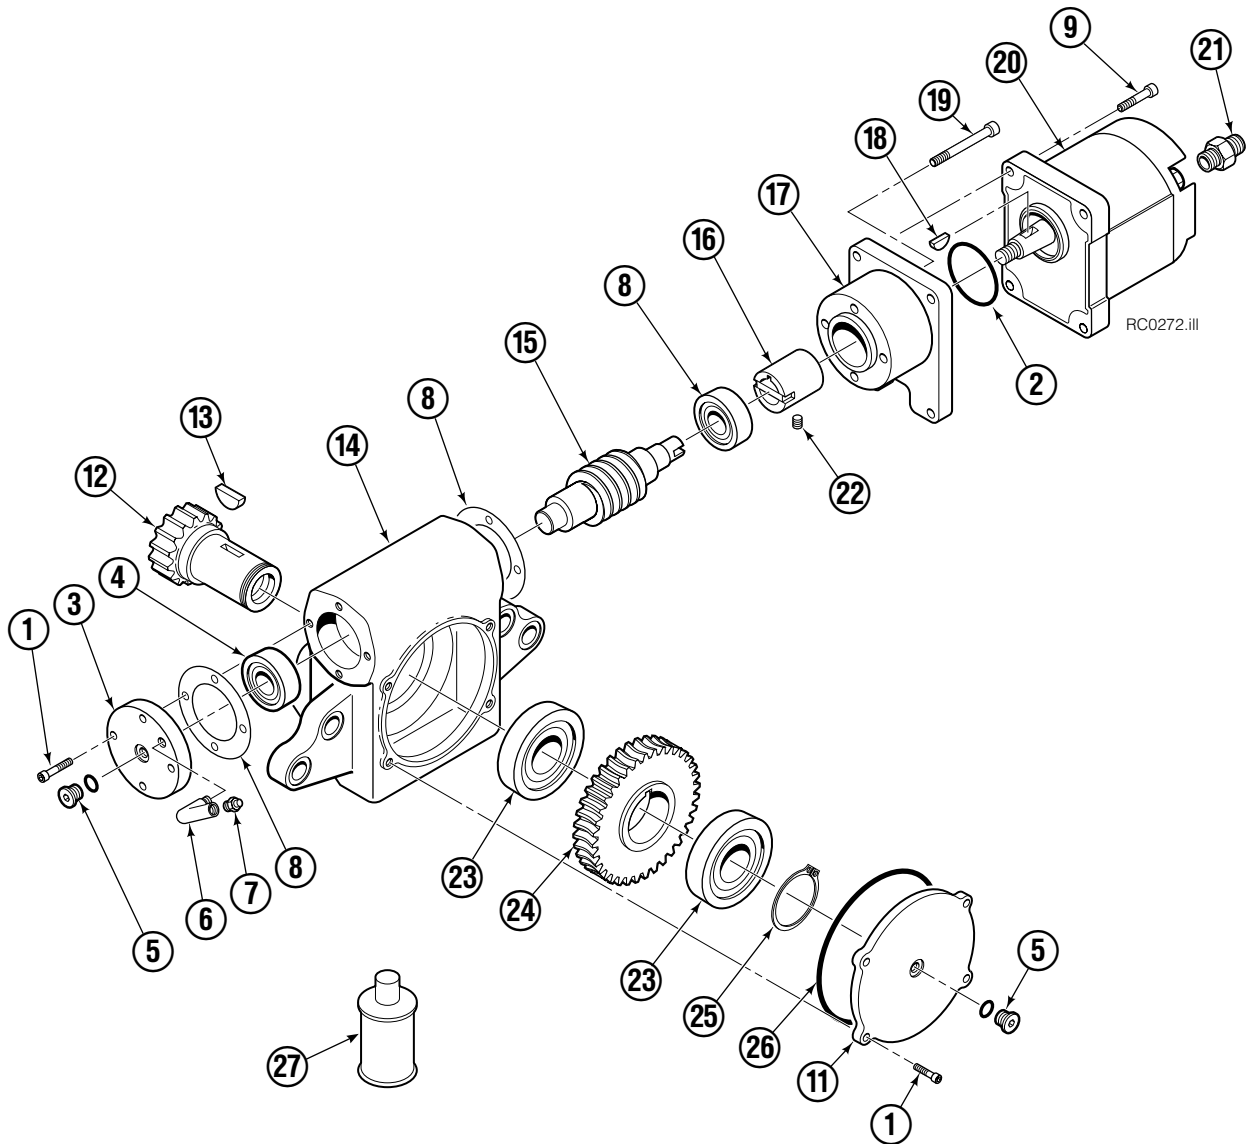

- ◆ Maximum roll diameter.
- Included in Frame 206706.
- Included in Bearing Assembly 201082.
- ▼ See Drive Group page for parts breakdown.

Drive Group

25F

REF	QTY	PART NO.	DESCRIPTION	REF	QTY	PART NO.	DESCRIPTION
		679106	Drive Group	15	1	679109	Worm
1	4	768786	Capscrew, M6 X 25-8.8	16	1	679118	Coupling
2	1	643352	O-Ring	17	1	679115	Adapter
3	1	679114	End Cap	18	1	678999	Key
4	2	678985	Bearing	19	4	768792	Capscrew, M6 X 60-8.8
5	2	663694	Fitting, 3	20	1	206418	Motor
6	1	6688	Fitting, 2	21	2	626505	Fitting, 10-6
7	1	644010	Relief Fitting	22	1	678994	Setscrew
8	2	679808	Shim-.002 in.(.05mm)	23	2	678986	Bearing
9	4	768787	Capscrew, M6 X 30-8.8	24	1	679110	Worm Gear
10	4	752845	Capscrew, M6 X 16-8.8	25	1	678987	Snap Ring
11	1	679112	Cover	26	1	643368	O-ring
12	1	679111	Pinion	27	1	656300	Gear Lube (48 oz.)
13	1	201815	Key			206419	Motor Shaft Seal Kit
14	1	679107	Gear Case			206421	Motor Service Kit

Revolving Connection

RC0295.ill

25F			
REF	QTY	PART NO.	DESCRIPTION
		206600	Revolving Connection Assembly ■
1	2	768796	Capscrew
2	1	687301	End Block
3	4	604511	Fitting, 6-6
4	1	206599	Service Kit
5	1	206594	Shaft
6	1	206595	Body
7	1	7341	Snap Ring
8	1	3138	Snap Ring

■ Body is stamped 206596.

Common Components

25F

REF	QTY	PART NO.	DESCRIPTION	REF	QTY	PART NO.	DESCRIPTION
		227930	Common Components	13	1	680031	Contact Plate - SA ●
1	8	768809	Capscrew, M10 x 16	13	1	207430	Contact Plate - LA ●
2	2	206590	Retainer	14	4	678988	Snap Ring
3	2	674256	Drive Pin	15	2	679812	Pin
4	2	680028	Pin	16	2	680033	Link
5	2	206589	Retainer	17	2	680032	Pin
6	2	673385	Drive Pin	18	2	768810	▲ Capscrew
7	1	680029	Pin	19	2	680030	▲ Lockwasher, M10
8	1	675018	Pin	20	1	206600	▲ Revolving Connection ■
9	12	674257	Shim, .06 in.	21	1	209067	▲ End Block Bracket
10	2	680027	▲ Hose, 6-6	22	2	208780	▲ Shoulder Bolt
11	4	660200	Shim, .06 in.	23	2	209043	▲ Flat Washer
12	2	201732	Drive Pin	24	2	208765	▲ Grommet