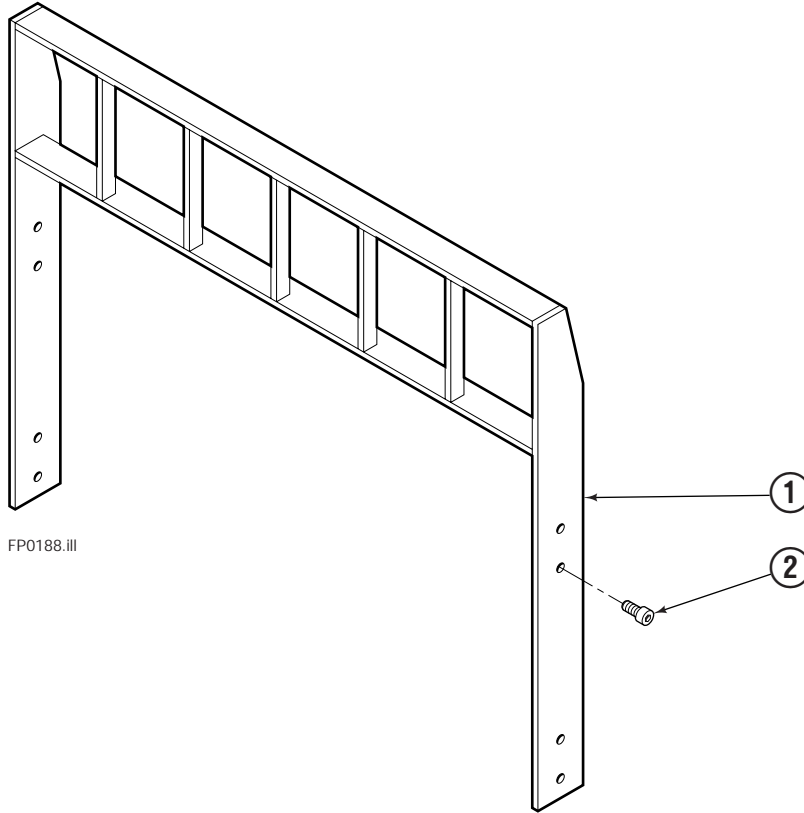

Backrest

REF	QTY	PART NO.	DESCRIPTION
		214451	Backrest Group
1	1	830928	Backrest
2	8	4771	Capscrew

Reference: S-8604