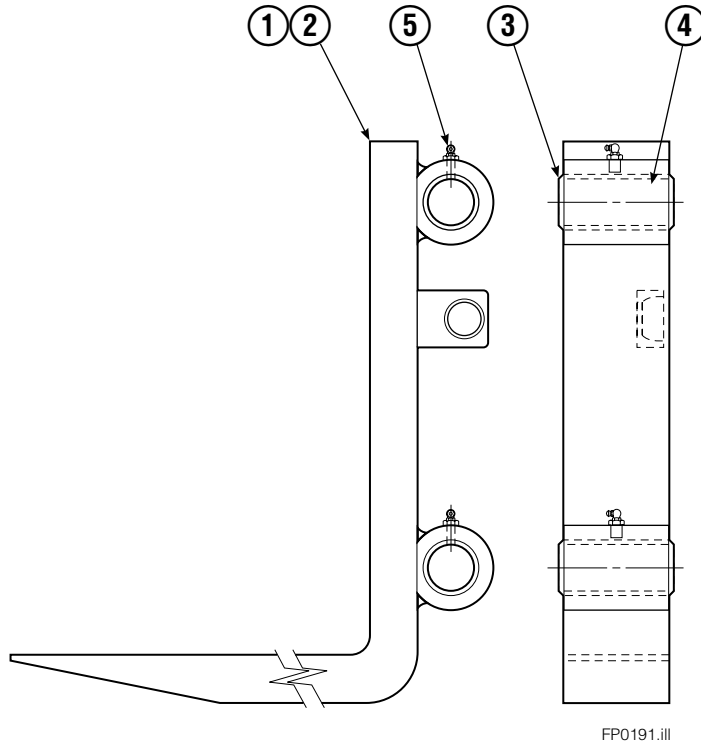

Fork Group

REF	QTY	PART NO.	DESCRIPTION
		3000667	Fork Group
1	1	392171	Fork, L.H.
2	1	392172	Fork, R.H.
3	8	7223	Retaining Ring
4	4	828468	Bushing
5	4	828471	Lube Fitting

Reference: S-8625, S-8622.