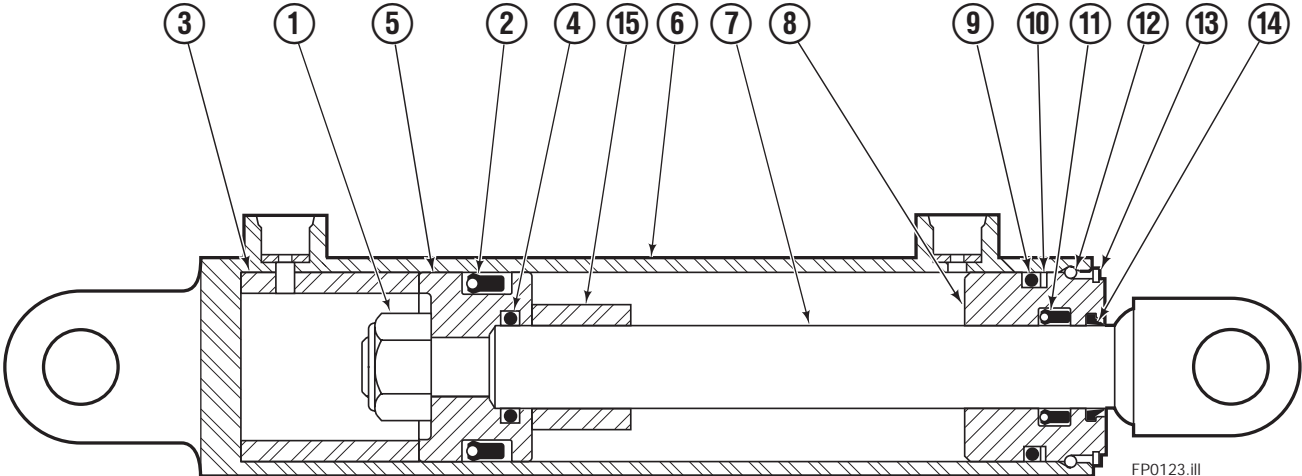

✕ Included in Service Kit.

■ Included in Nut Service Kit 668925.

Ref: S-5564, S-5565

Common Parts Group

120C			
REF	QTY	PART NO.	DESCRIPTION
		381515	Common Parts Group
1	2	676650	Bearing - Lower
2	1	686243	Cylinder Assembly ▲
3	1	841031	Anchor Bracket Weldment
4	2	672018	Bearing Segment - Upper
5	2	686217	Cotter Pin
6	1	686214	Pin - Clevis
7	1	686215	Pin - Clevis

▲ See Sideshift Cylinder page for parts breakdown.

Sideshift Cylinder

REF	QTY	PART NO.	DESCRIPTION
		686243	Cylinder Assembly
1	1	561012	Nut
■ 2	1	662457	Seal
3	1	564562	Spacer - Head
■ 4	1	2718	O-Ring
5	1	561427	Piston
6	1	561422	Shell
7	1	561422	Rod
8	1	561428	Retainer
■ 9	1	2791	O-Ring
■ 10	1	615134	Back-up Ring
■ 11	1	662449	Seal
12	1	561429	Retaining Ring
13	1	7215	Snap Ring
■ 14	1	626468	Wiper
15	1	---	Spacer - Rod
		561430	Service Kit