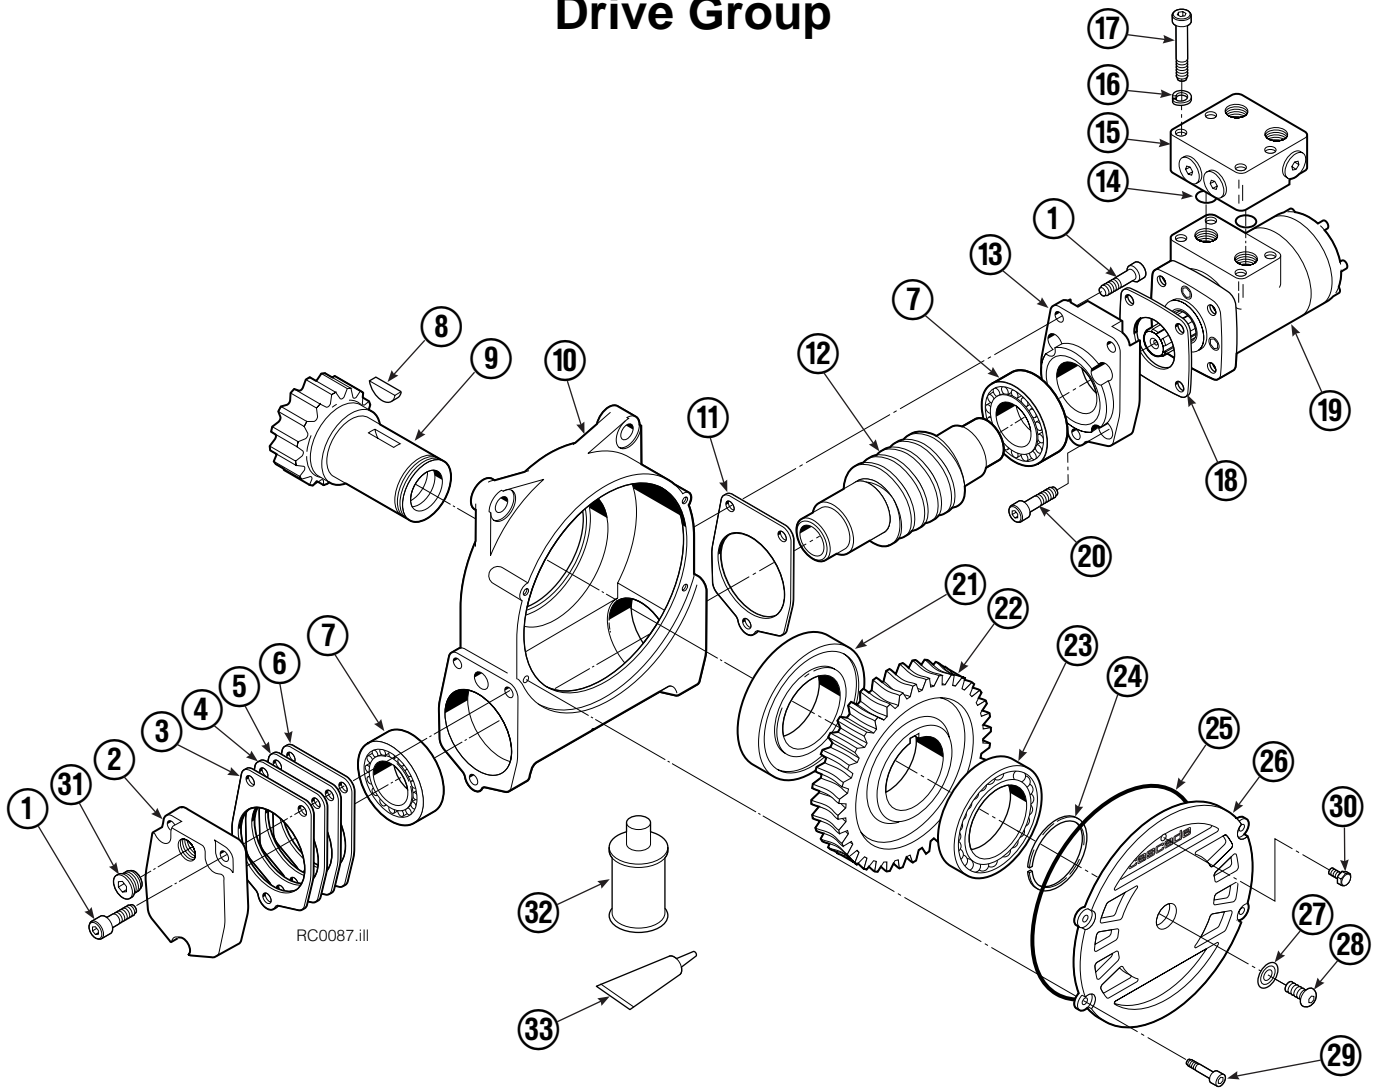

Drive Group

REF	QTY	PART NO.	DESCRIPTION	REF	QTY	PART NO.	DESCRIPTION
	■	675639	Drive Group with Motor	19	1	206392	Drive Motor ▲
	■	675633	Drive Group without Motor	20	4	4468	Capscrew, 3/8 NC x .75 GR8
1	6	769570	Capscrew, M12 x 25	21	1	670580	Bearing
2	1	676855	Cover	22	1	675609	Worm Gear
3	●	674513	Shim - .005" (blue)	23	1	670581	Bearing
4	●	670574	Shim - .010" (brown)	24	1	7214	Snap Ring
5	●	671757	Shim - .015" (pink)	25	1	643423	O-Ring
6	●	671758	Shim - .020" (yellow)	26	1	775552	Cover
7	2	670579	Bearing	27	1	603680	Seal
8	1	670582	Key	28	1	783608	Capscrew, 3/8 NC x .50 GR8
9	1	670556	Pinion	29	4	200882	Capscrew, M12 x 20
10	1	775551	Housing	30	1	644010	Relief Fitting
11	1	686465	Gasket	31	1	604510	Fitting, 6
12	1	675608	Worm	32	1	656300	Gear Box Lube - 48 oz.
13	1	775553	Adapter	33	1	668184	Sealant
14	2	2705	Seal	34		670578	Shim Service Kit (items 3-6,11,25 & 33)
15	1	670549	Check Valve			675637	Bearing Service Kit (items 21 & 34)
16	4	6444	Lockwasher			675638	Bearing Service Kit (items 7 & 34)
17	4	607059	Capscrew, 5/16 NC			206394	Motor Kit (items 11,14,18,19 & 33)
18	1	670575	Gasket				

■ Includes all items except 14,15,17 and 18.

● Quantity as required.

▲ See Drive Motor page for parts breakdown.

Reference: 675639 (Common Parts 675627, SK-5032.)

675633 (Sub Assy 220335, Common Parts 795490, SKN-5527)