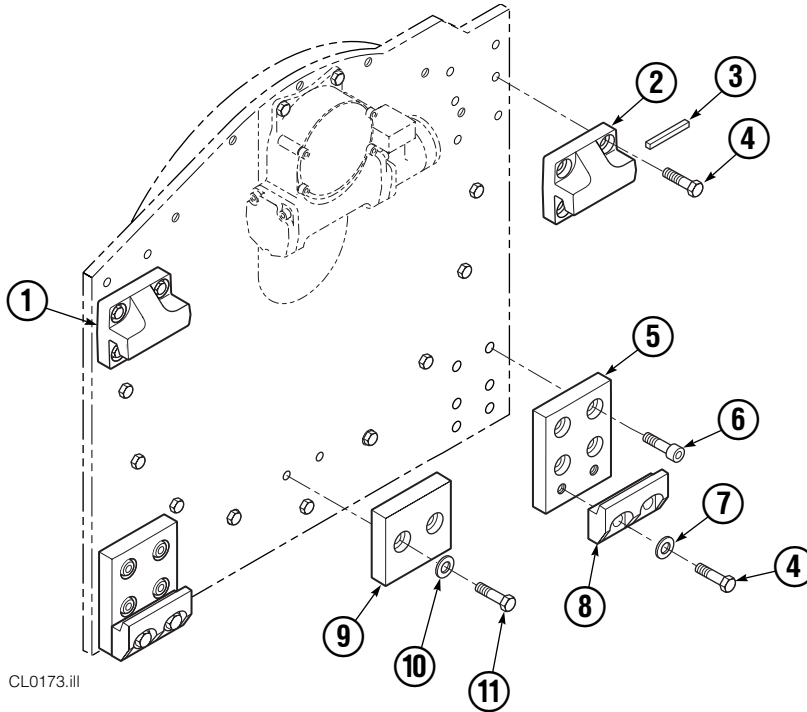

Bolt-On Mounting Group

CL0173.III

Class III, 0°			
REF	QTY	PART NO.	DESCRIPTION
		676274	Mounting Group
1	1	670684	Upper Hook – LH
2	1	670685	Upper Hook – RH
3	1	670704	Stop Kit
4	12	667369	Capscrew, 5/8 NC x 1.25
5	2	670668	Spacer
6	8	622467	Capscrew, 5/8 NC x 1.25
7	4	667225	Washer
8	2	675969	Lower Hook
9	1	670687	Center Spacer
10	2	6372	Lockwasher, 1/2 in. ID
11	2	3655	Capscrew, 1/2 NC x 1.50