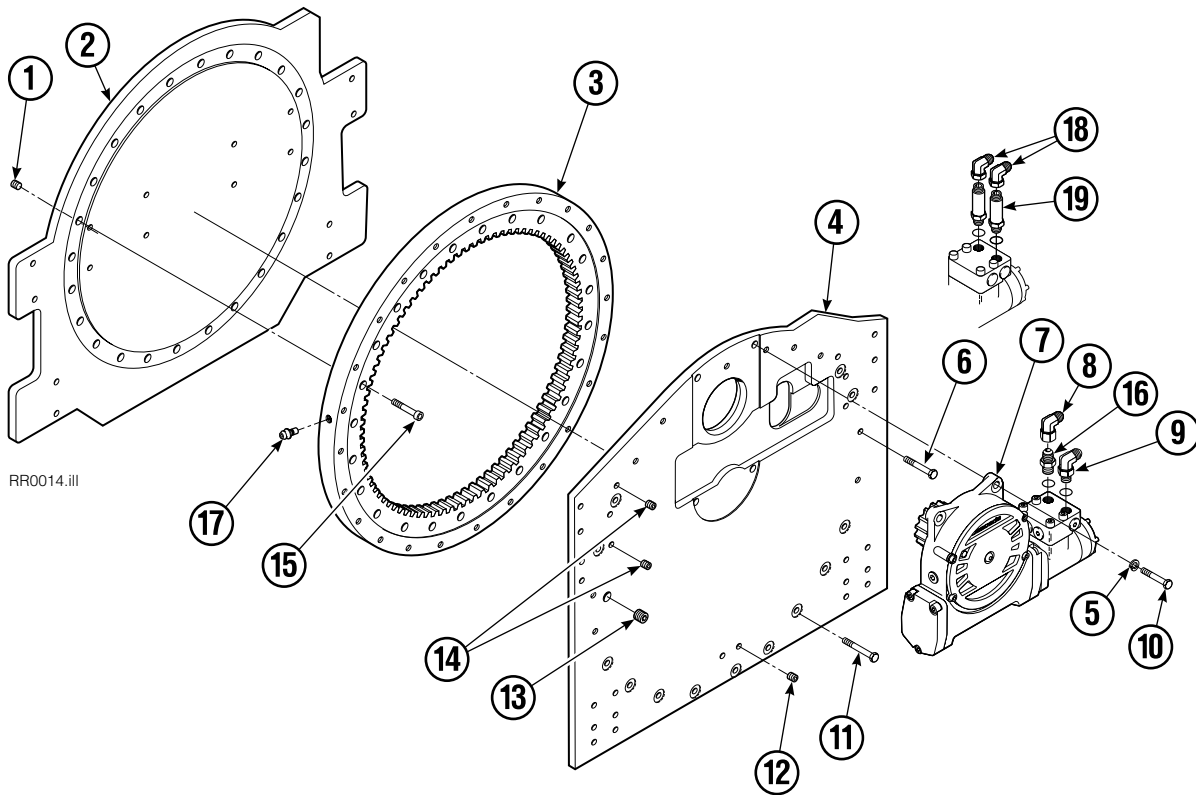

# Base Unit Group

RR0014.iii

100D			
REF	QTY	PART NO	DESCRIPTION
		682647	Base Unit Group
1	10	631428	Plug
2	1	670669	Faceplate
3	1	672830	Bearing Assembly
4	1	682649	Baseplate
5	4	6290	Lockwasher
6	11	643538	Capscrew, 1/2 NC x 1.50 GR8
7	1	675639	Drive Group ●
8	1	605761	Fitting – Class III only, 8-8
9	1	601250	Fitting – Class III only, 8-8
10	4	661742	Capscrew, 1/2 NC x 1.25 GR5
11	13	643539	Capscrew, 1/2 NC x 1.75 GR8
12	2	631427	Plug
13	1	6605	Plug
14	6	631385	Plug
15	24	4506	Capscrew, 1/2 NC x 1.50 GR8
16	1	601377	Fitting – Class III only, 8-8
17	1	7401	Grease Fitting
18	2	605761	Fitting – Class IV only, 8-8
19	2	611295	Fitting – Class IV only, 8-8
		672482	Bearing Service Kit

# Adjustable Forks

100D						
REF	QTY	42" PART NO.	48" PART NO.	54" PART NO.	60" PART NO.	DESCRIPTION
		<b>672281</b>	672282	672283	672284	Fork Assembly
1	1	645614	645615	645616	645617	● Fork
2	1	622897	622897	622897	622897	Handle
3	1	8007	8007	8007	8007	Rivet
4	1	622898	622898	622898	622898	Spring
5	1	622899	622899	622899	622899	Pin
6	1	689280	689280	689280	689280	■ Middle Hook