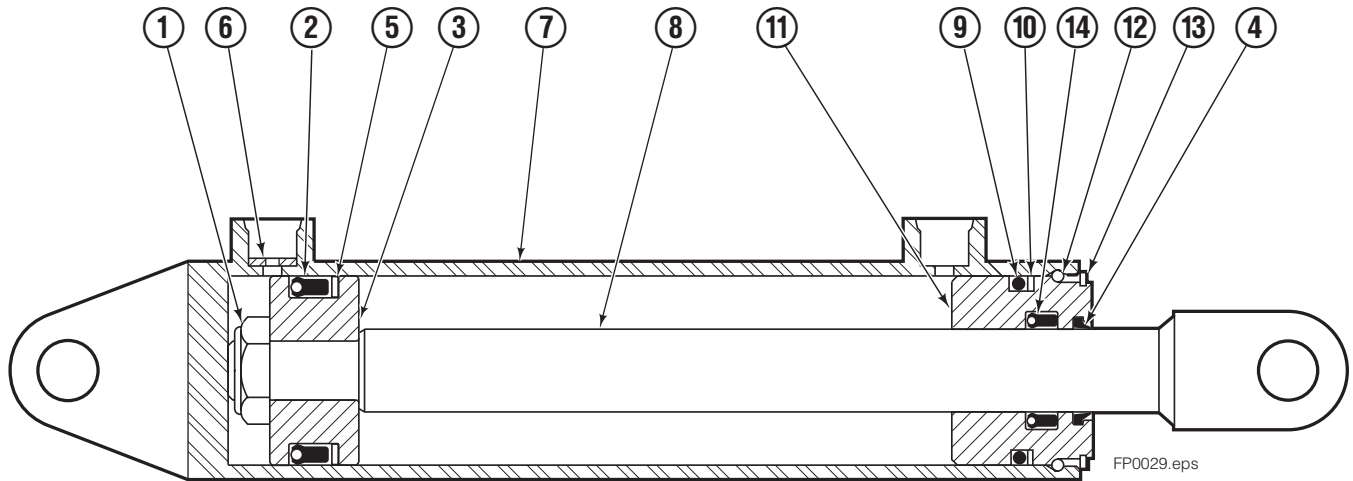

Sideshifter Assembly

SS0453.eps

120D							
REF	QTY	PART NO.	DESCRIPTION	REF	QTY	PART NO.	DESCRIPTION
		220724	Sideshifter Assembly	8	2	672726	▲ Cotter Pin
1	4	7403	Grease Fitting	9	2	678528	▲ Clevis Pin
2	2	672018	Bearing Segment	10	4	752903	● Capscrew, M16 x 45
3	1	216362	Anchor Bracket	11	4	667225	● Washer
4	2	601676	▲ Fitting, 6-6	12	2	208350	Lower Bearing
5	1	216570	Faceplate ■	13	2	6004779	● Lower Hook
6	1	676649	Cylinder ◆	14	2	6024818	▲ Restrictor Washer
7	4	678990	● Nut				

■ If the Faceplate needs replacing, your best value is to order the complete Sideshifter Assembly.

◆ See Cylinder page for parts breakdown.

Reference: S-4807, S-4808, S-4810.

● Included in Lower Hook Group 6106298.

▲ Included in Common Parts Group 6112227.

Sideshift Cylinder Assembly

100D			
REF	QTY	PART NO.	DESCRIPTION
		676649	Cylinder Assembly
1	1	678019	Nut
2	1	662456	◆ Seal
3	1	553527	Piston
4	1	636852	◆ Wiper
5	1	649817	◆ Nylon Ring
6	1	—	Washer
7	1	6119961	Shell
8	1	6119827	Rod
9	1	2789	◆ O-Ring
10	1	615132	◆ Back-Up Ring
11	1	553528	Retainer
12	1	553688	Retaining Ring
13	1	7211	Snap Ring
14	1	662447	◆ Seal
		553866	Service Kit