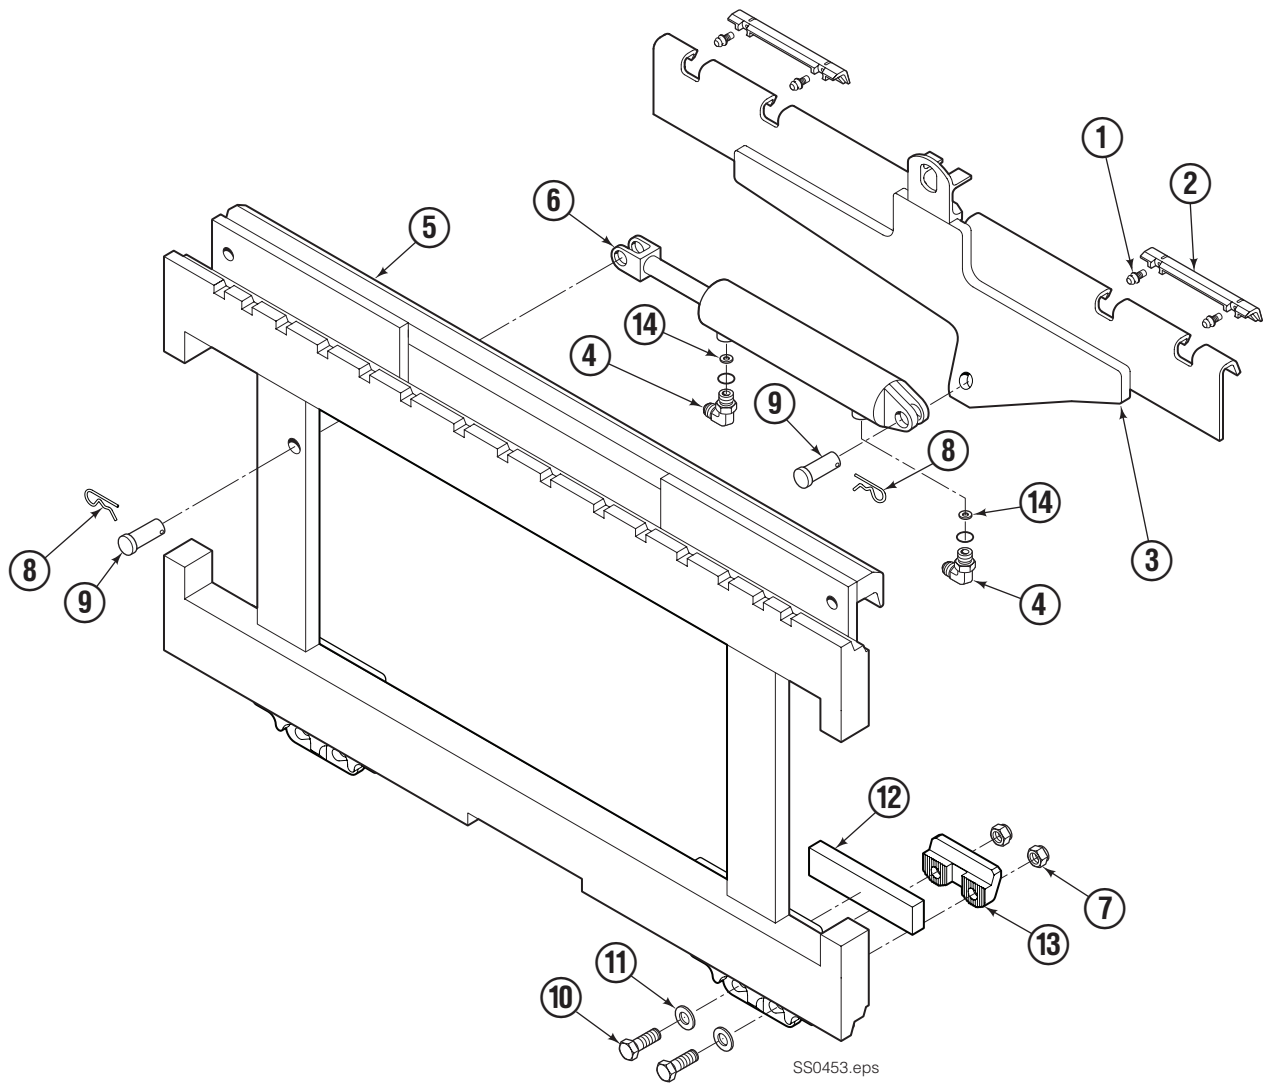

OR

Write: Cascade Corporation, P.O. Box 20187, Portland, OR 97220

Internet: www.cascorp.com

Safety Decals

120D	
PART NO.	DESCRIPTION
679150	'No Step' Decal
221906	'Pinch Point' Decal

Publications

120D	
PART NO.	DESCRIPTION
677487	Service Manual
672715	Operator's Guide
672358	Installation Instructions
680664	'Servicing Cascade Cylinders' – VHS
679929	Tool Catalog
673964	Literature Index Order Form

Sideshifter Assembly

SS0453.eps

120D							
REF	QTY	PART NO.	DESCRIPTION	REF	QTY	PART NO.	DESCRIPTION
		220724	Sideshifter Assembly	8	2	672726	▲ Cotter Pin
1	4	7403	Grease Fitting	9	2	678528	▲ Clevis Pin
2	2	672018	Bearing Segment	10	4	752903	● Capscrew, M16 x 45
3	1	216362	Anchor Bracket	11	4	667225	● Washer
4	2	601676	▲ Fitting, 6-6	12	2	208350	Lower Bearing
5	1	216570	Faceplate ■	13	2	6004779	● Lower Hook
6	1	676649	Cylinder ◆	14	2	6024818	▲ Restrictor Washer
7	4	678990	● Nut				

■ If the Faceplate needs replacing, your best value is to order the complete Sideshifter Assembly.

◆ See Cylinder page for parts breakdown.

Reference: S-4807, S-4808, S-4810.

● Included in Lower Hook Group 6106298.