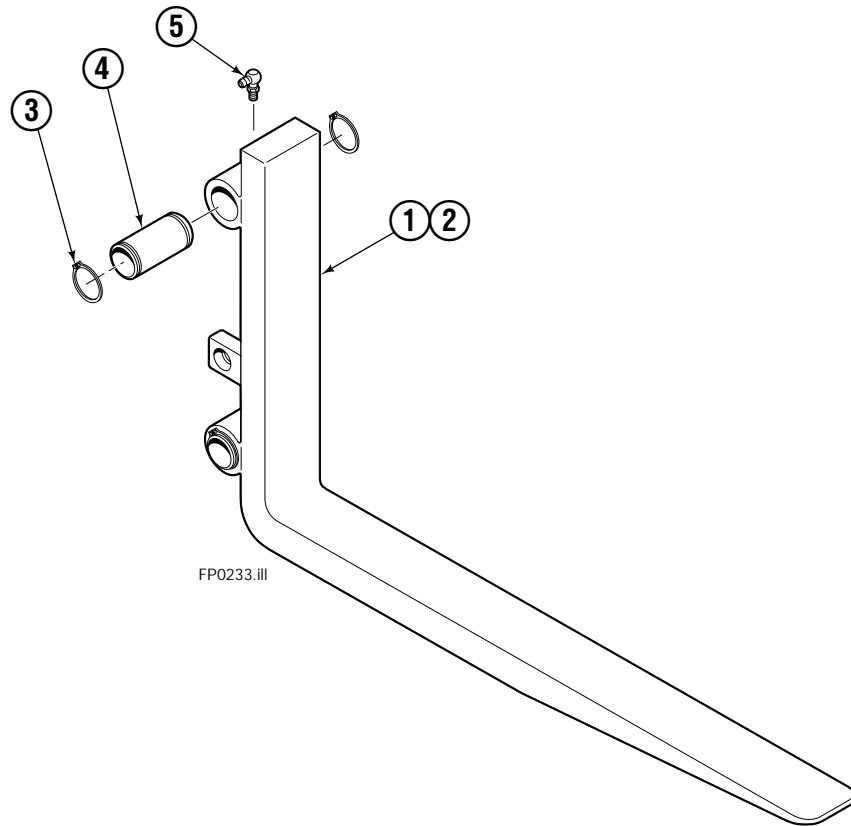

Internet: www.cascorp.com

Frame Group

FP0230.III

120C

REF	QTY	PART NO.	DESCRIPTION	REF	QTY	PART NO.	DESCRIPTION
		6011815	Frame Group - 62"	9	1	679841	Hose - 38 in.
		384632	Hose Group	10	1	668861	Valve ▲
		381520	Hydraulic Group	11	1	844137	Bracket
1	1	6011782	Frame - 62"	12	1	643524	Capscrew, 3/8NCx.75 GR8
2	2	830828	Shaft	13	3	4750	Capscrew, 3/8NCx.75 GR8
3	2	6011822	Cylinder ▲	14	1	601377	Fitting, 8-8
4	2	7961	Roll Pin	15	4	611288	Fitting, 6-8
5	2	7882	Roll Pin	16	2	601676	Fitting, 6-6
6	1	679841	Hose - 38 in.	17	2	617487	Restrictor ▲
7	1	685673	Hose - 60.75 in.	18	-	-	Cover
8	1	685673	Hose - 60.75 in.	19	-	-	Capscrew

✕ Included in Service Kit 667723.

■ Included in Nut Service Kit 668925.

Reference: S-5564, S-5565.

Common Parts Group

120C			
REF	QTY	PART NO.	DESCRIPTION
		381515	Common Parts Group
1	2	676650	Bearing - Lower
2	1	686243	Cylinder Assembly ▲
3	1	841031	Anchor Bracket Weldment
4	2	672018	Bearing Segment - Upper
5	2	686217	Cotter Pin
6	1	686214	Pin - Clevis
7	1	686215	Pin - Clevis

▲ See Sideshift Cylinder page for parts breakdown.

Sideshift Cylinder

REF	QTY	PART NO.	DESCRIPTION
		686243	Cylinder Assembly
1	1	561012	Nut
■ 2	1	662457	Seal
3	1	564562	Spacer - Head
■ 4	1	2718	O-Ring
5	1	561427	Piston
6	1	561422	Shell
7	1	561422	Rod
8	1	561428	Retainer
■ 9	1	2791	O-Ring
■ 10	1	615134	Back-up Ring
■ 11	1	662449	Seal
12	1	561429	Retaining Ring
13	1	7215	Snap Ring
■ 14	1	626468	Wiper
15	1	---	Spacer - Rod
		561430	Service Kit

■ Included in Service Kit 561430.

Ref: S-6053, S-6054

Fork Group

REF	QTY	PART NO.	DESCRIPTION
		214463	Fork Group
1	1	840211	Fork - LH
2	1	840206	Fork - RH
3	8	7223	Retaining Ring
4	4	828468	Bushing
5	4	828471	Grease Fitting