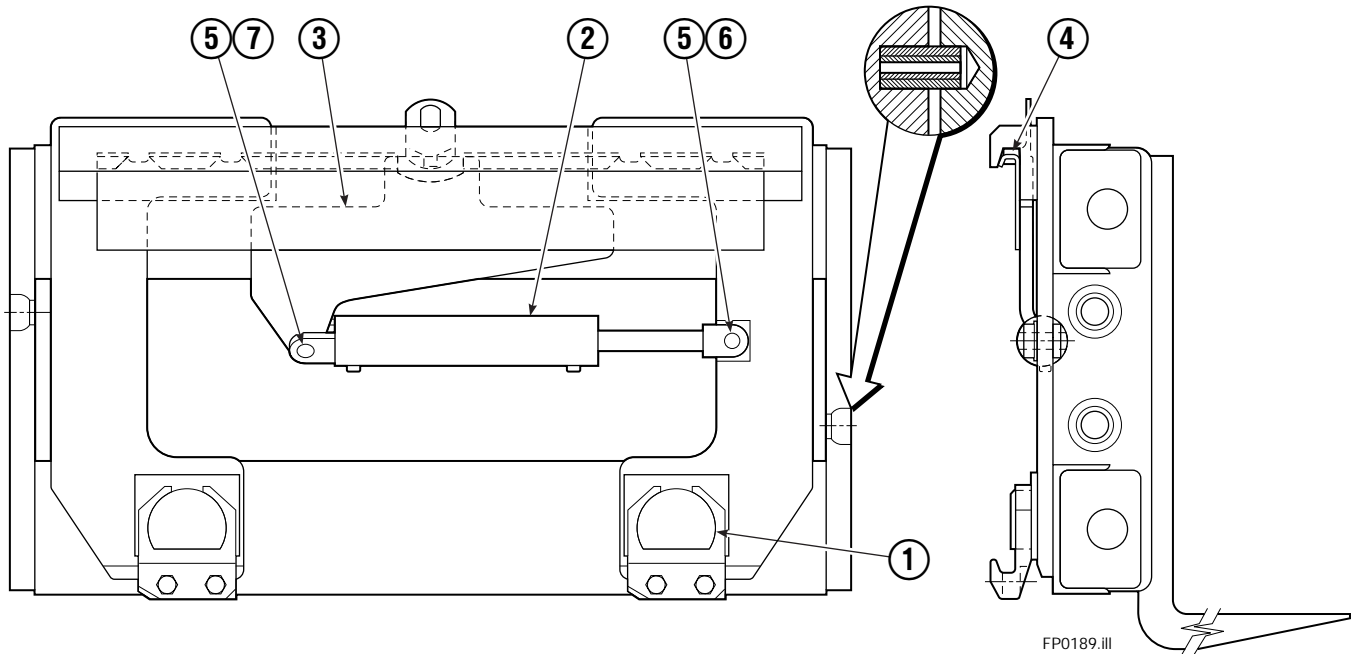

- Included in Service Kit 668864.
- ★ Includes items 1 thru 8 only.
- ▲ See Frame and Weldment Assembly page.
- For eliminating regeneration circuit only.
(See Technical Bulletin Number 121)

Cylinder

REF	QTY	PART NO.	DESCRIPTION
		6011822	Cylinder Assembly
1	1	3010833	Shell
2	1	564945	Rod
3	1	829240	Spacer
4	2	6511	Cotter Pin ■
5	2	667667	Nut Retainer ■
6	2	667668	Nut ■
7	1	2722	O-Ring ✕
8	1	557376	Seal ✕
9	1	2791	O-Ring ✕
10	1	615134	Back-Up Ring ✕
11	1	667675	Retainer
12	1	662451	Seal ✕
13	1	564930	Wiper ✕
14	1	561012	Nut
15	1	558402	Piston
16	1	667676	Washer
17	1	671049	Seal Loader, Piston ✕
18	1	671052	Seal Loader, Retainer ✕
		667723	Service Kit

✕ Included in Service Kit 667723.

■ Included in Nut Service Kit 668925.

Reference: S-5564, S-5565.

Common Parts Group

120C			
REF	QTY	PART NO.	DESCRIPTION
		381515	Common Parts Group
1	2	676650	Bearing - Lower
2	1	686243	Cylinder Assembly ▲
3	1	841031	Anchor Bracket Weldment
4	2	672018	Bearing Segment - Upper
5	2	686217	Cotter Pin
6	1	686214	Pin - Clevis
7	1	686215	Pin - Clevis