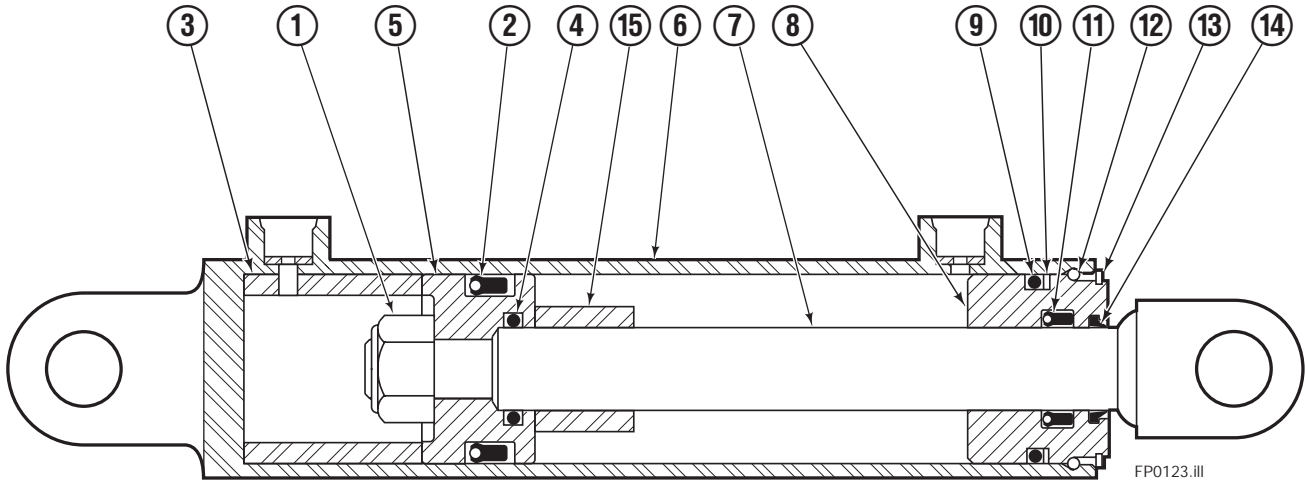

✕ Included in Service Kit 667723.

■ Included in Nut Service Kit 668925.

Reference: S-5564, S-5565.

Common Parts Group

120C			
REF	QTY	PART NO.	DESCRIPTION
		381515	Common Parts Group
1	2	676650	Bearing - Lower
2	1	686243	Cylinder Assembly ▲
3	1	841031	Anchor Bracket Weldment
4	2	672018	Bearing Segment - Upper
5	2	686217	Cotter Pin
6	1	686214	Pin - Clevis
7	1	686215	Pin - Clevis

▲ See Sideshift Cylinder page for parts breakdown.

Sideshift Cylinder

REF	QTY	PART NO.	DESCRIPTION
		686243	Cylinder Assembly
1	1	561012	Nut
■ 2	1	662457	Seal
3	1	564562	Spacer - Head
■ 4	1	2718	O-Ring
5	1	561427	Piston
6	1	561422	Shell
7	1	561422	Rod
8	1	561428	Retainer
■ 9	1	2791	O-Ring
■ 10	1	615134	Back-up Ring
■ 11	1	662449	Seal
12	1	561429	Retaining Ring
13	1	7215	Snap Ring
■ 14	1	626468	Wiper
15	1	---	Spacer - Rod
		561430	Service Kit