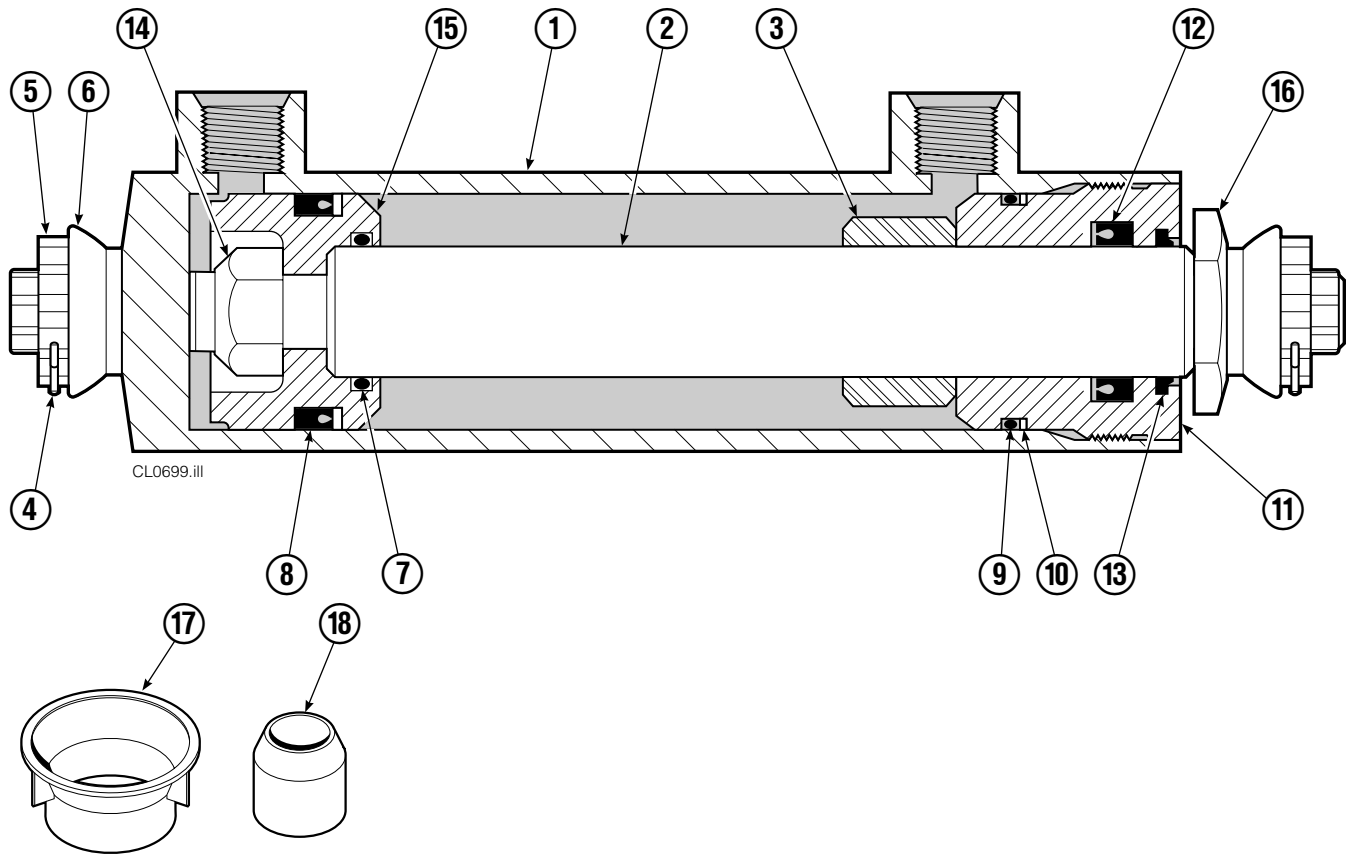

Cylinder

REF	QTY	PART NO.	DESCRIPTION
		6011822	Cylinder Assembly
1	1	3010833	Shell
2	1	564945	Rod
3	1	829240	Spacer
4	2	6511	Cotter Pin ■
5	2	667667	Nut Retainer ■
6	2	667668	Nut ■
7	1	2722	O-Ring ✕
8	1	557376	Seal ✕
9	1	2791	O-Ring ✕
10	1	615134	Back-Up Ring ✕
11	1	667675	Retainer
12	1	662451	Seal ✕
13	1	564930	Wiper ✕
14	1	561012	Nut
15	1	558402	Piston
16	1	667676	Washer
17	1	671049	Seal Loader, Piston ✕
18	1	671052	Seal Loader, Retainer ✕
		667723	Service Kit

✕ Included in Service Kit 667723.

■ Included in Nut Service Kit 668925.

Reference: S-5564, S-5565.