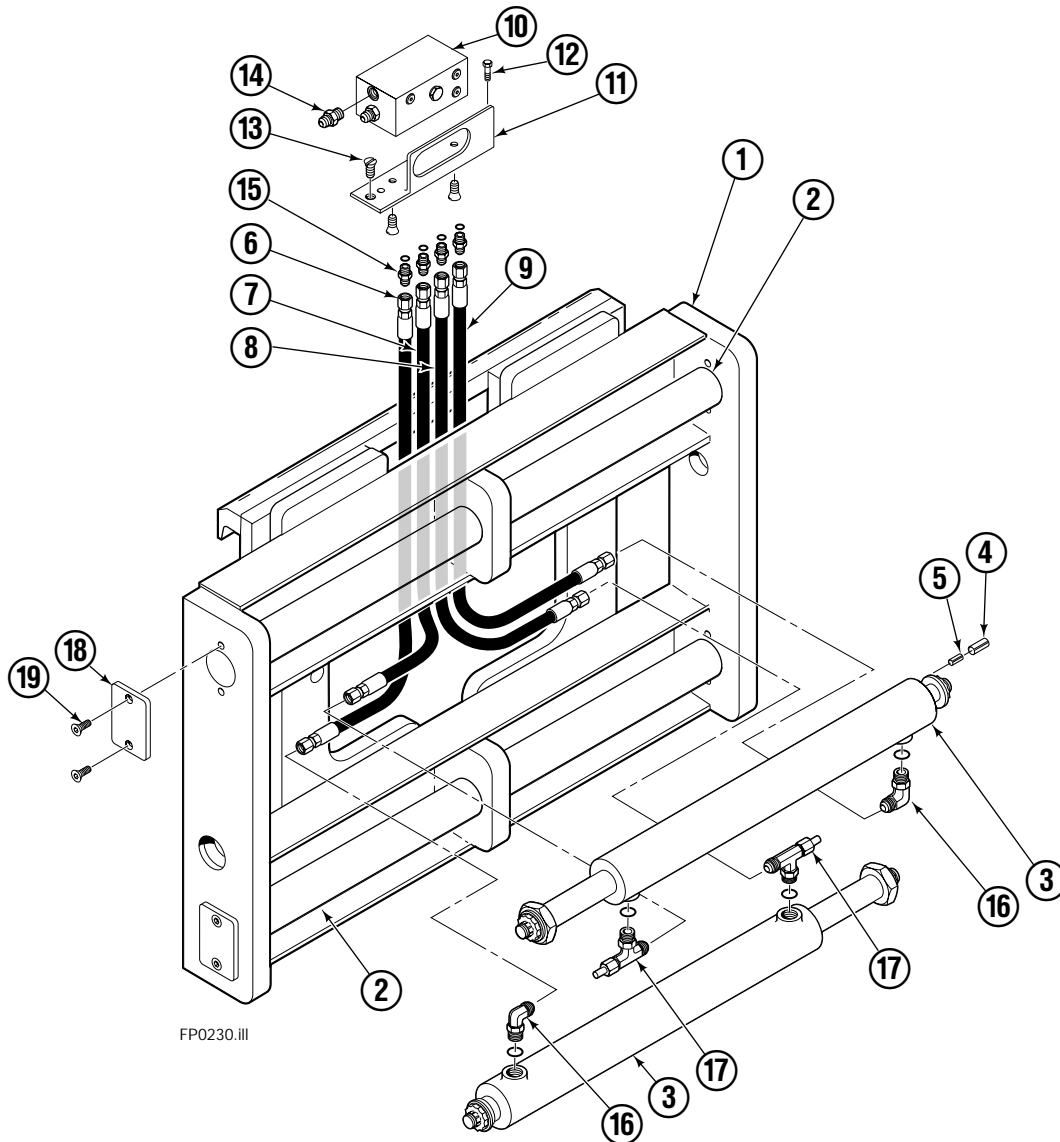

Internet: www.cascorp.com

Frame Group

FP0230.III

120C

REF	QTY	PART NO.	DESCRIPTION	REF	QTY	PART NO.	DESCRIPTION
		6011815	Frame Group - 62"	9	1	679841	Hose - 38 in.
		384632	Hose Group	10	1	668861	Valve ▲
		381520	Hydraulic Group	11	1	844137	Bracket
1	1	6011782	Frame - 62"	12	1	643524	Capscrew, 3/8NCx.75 GR8
2	2	830828	Shaft	13	3	4750	Capscrew, 3/8NCx.75 GR8
3	2	6011822	Cylinder ▲	14	1	601377	Fitting, 8-8
4	2	7961	Roll Pin	15	4	611288	Fitting, 6-8
5	2	7882	Roll Pin	16	2	601676	Fitting, 6-6
6	1	679841	Hose - 38 in.	17	2	617487	Restrictor ▲
7	1	685673	Hose - 60.75 in.	18	-	-	Cover
8	1	685673	Hose - 60.75 in.	19	-	-	Capscrew

▲ See specific page for parts breakdown.

Reference: S-8704.

Restrictor Fitting

REF	QTY	PART NO.	DESCRIPTION
		617487	Restrictor Assembly
1	1	617486	Tee
2	1	2698	O-Ring
3	1	11100	Setscrew
4	1	11099	Cap
5	1	5715	Jam Nut
6	1	2840	O-Ring

Check Valve Non-Sideshift

REF	QTY	PART NO.	DESCRIPTION
★		668861	Check Valve - Non-Sideshift
1	1	667490	Special Fitting
●	2	2841	O-Ring
3	1	667471	Spool
4	3	609455	Fitting
5	1	668862	Valve Body
6	1	678270	Check Valve - V.P.O.
●	1	661347	Service Kit
8	1	604510	Fitting, 6
10	1	▲	Bracket
11	4	670004	Capscrew, 1/2 NC x 1.25
12	4	6232	Washer
13	1	670000	Guard
■	1	676343	Regeneration Elimination Plug
		668864	Service Kit

✕ Included in Service Kit 667723.

■ Included in Nut Service Kit 668925.

Reference: S-5564, S-5565.

Common Parts Group

120C			
REF	QTY	PART NO.	DESCRIPTION
		381515	Common Parts Group
1	2	676650	Bearing - Lower
2	1	686243	Cylinder Assembly ▲
3	1	841031	Anchor Bracket Weldment
4	2	672018	Bearing Segment - Upper
5	2	686217	Cotter Pin
6	1	686214	Pin - Clevis
7	1	686215	Pin - Clevis