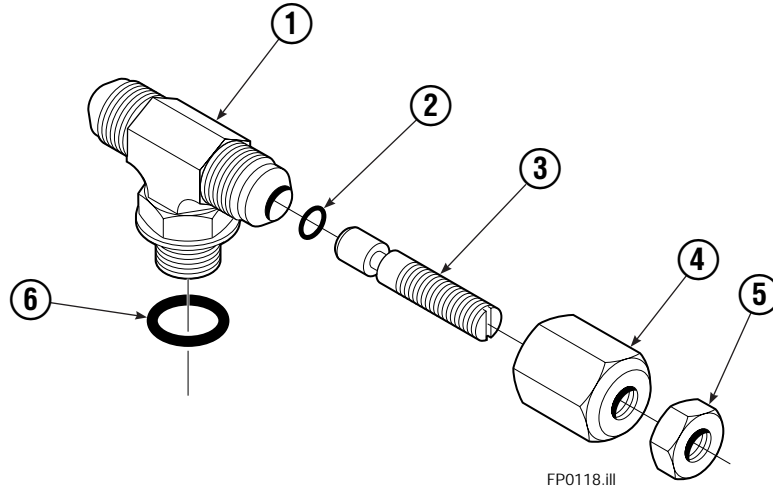

Internet: www.cascorp.com

Frame Group

FP0230.III

120C

REF	QTY	PART NO.	DESCRIPTION	REF	QTY	PART NO.	DESCRIPTION
		6011815	Frame Group - 62"	9	1	679841	Hose - 38 in.
		384632	Hose Group	10	1	668861	Valve ▲
		381520	Hydraulic Group	11	1	844137	Bracket
1	1	6011782	Frame - 62"	12	1	643524	Capscrew, 3/8NCx.75 GR8
2	2	830828	Shaft	13	3	4750	Capscrew, 3/8NCx.75 GR8
3	2	6011822	Cylinder ▲	14	1	601377	Fitting, 8-8
4	2	7961	Roll Pin	15	4	611288	Fitting, 6-8
5	2	7882	Roll Pin	16	2	601676	Fitting, 6-6
6	1	679841	Hose - 38 in.	17	2	617487	Restrictor ▲
7	1	685673	Hose - 60.75 in.	18	-	-	Cover
8	1	685673	Hose - 60.75 in.	19	-	-	Capscrew

▲ See specific page for parts breakdown.

Reference: S-8704.

Restrictor Fitting

REF	QTY	PART NO.	DESCRIPTION
		617487	Restrictor Assembly
1	1	617486	Tee
2	1	2698	O-Ring
3	1	11100	Setscrew
4	1	11099	Cap
5	1	5715	Jam Nut
6	1	2840	O-Ring