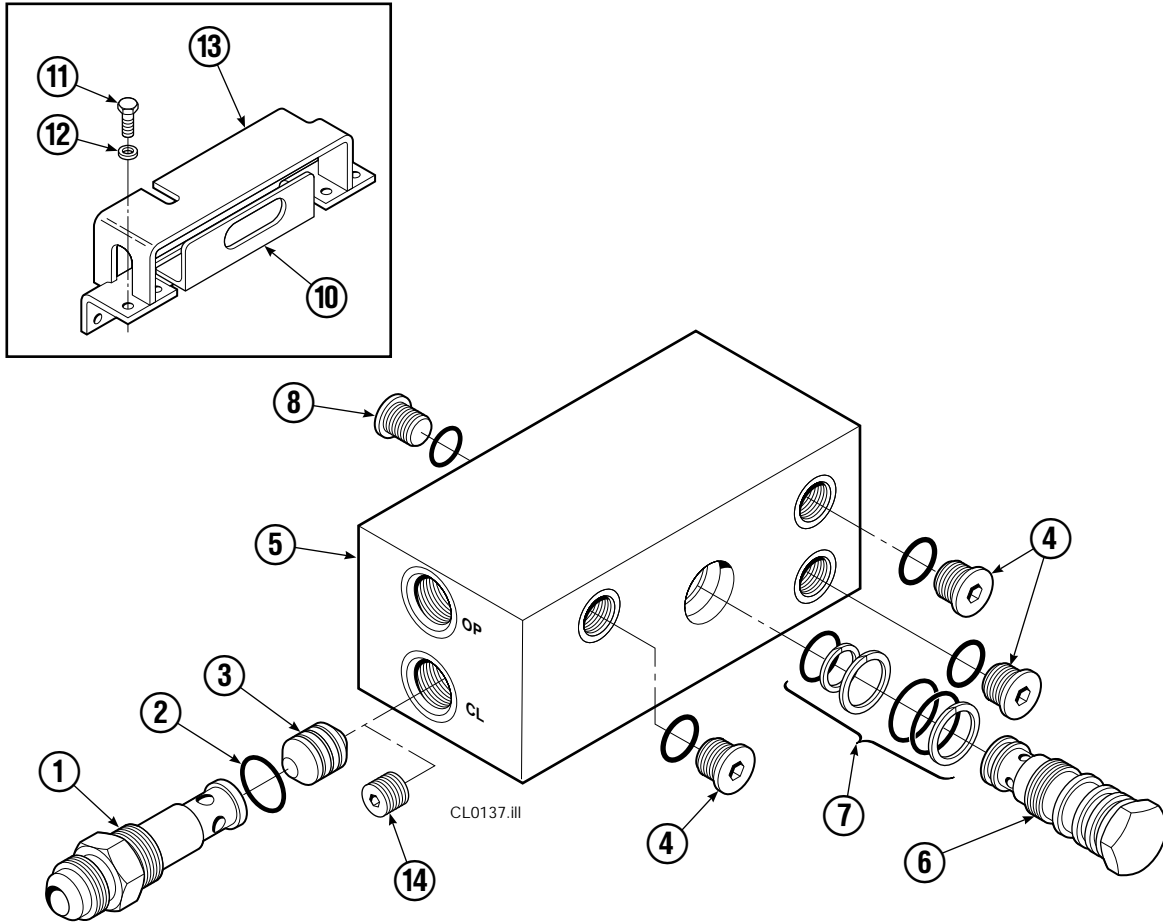

Internet: www.cascorp.com

Frame Group

FP0230.III

120C

REF	QTY	PART NO.	DESCRIPTION	REF	QTY	PART NO.	DESCRIPTION
		6011815	Frame Group - 62"	9	1	679841	Hose - 38 in.
		384632	Hose Group	10	1	668861	Valve ▲
		381520	Hydraulic Group	11	1	844137	Bracket
1	1	6011782	Frame - 62"	12	1	643524	Capscrew, 3/8NCx.75 GR8
2	2	830828	Shaft	13	3	4750	Capscrew, 3/8NCx.75 GR8
3	2	6011822	Cylinder ▲	14	1	601377	Fitting, 8-8
4	2	7961	Roll Pin	15	4	611288	Fitting, 6-8
5	2	7882	Roll Pin	16	2	601676	Fitting, 6-6
6	1	679841	Hose - 38 in.	17	2	617487	Restrictor ▲
7	1	685673	Hose - 60.75 in.	18	-	-	Cover
8	1	685673	Hose - 60.75 in.	19	-	-	Capscrew

▲ See specific page for parts breakdown.

Reference: S-8704.

Restrictor Fitting

REF	QTY	PART NO.	DESCRIPTION
		617487	Restrictor Assembly
1	1	617486	Tee
2	1	2698	O-Ring
3	1	11100	Setscrew
4	1	11099	Cap
5	1	5715	Jam Nut
6	1	2840	O-Ring

Check Valve Non-Sideshift

REF	QTY	PART NO.	DESCRIPTION
★		668861	Check Valve - Non-Sideshift
1	1	667490	Special Fitting
●	2	2841	O-Ring
3	1	667471	Spool
4	3	609455	Fitting
5	1	668862	Valve Body
6	1	678270	Check Valve - V.P.O.
●	1	661347	Service Kit
8	1	604510	Fitting, 6
10	1	▲	Bracket
11	4	670004	Capscrew, 1/2 NC x 1.25
12	4	6232	Washer
13	1	670000	Guard
■	1	676343	Regeneration Elimination Plug
		668864	Service Kit

- Included in Service Kit 668864.
- ★ Includes items 1 thru 8 only.
- ▲ See Frame and Weldment Assembly page.
- For eliminating regeneration circuit only.
(See Technical Bulletin Number 121)

Cylinder

REF	QTY	PART NO.	DESCRIPTION
		6011822	Cylinder Assembly
1	1	3010833	Shell
2	1	564945	Rod
3	1	829240	Spacer
4	2	6511	Cotter Pin ■
5	2	667667	Nut Retainer ■
6	2	667668	Nut ■
7	1	2722	O-Ring ✕
8	1	557376	Seal ✕
9	1	2791	O-Ring ✕
10	1	615134	Back-Up Ring ✕
11	1	667675	Retainer
12	1	662451	Seal ✕
13	1	564930	Wiper ✕
14	1	561012	Nut
15	1	558402	Piston
16	1	667676	Washer
17	1	671049	Seal Loader, Piston ✕
18	1	671052	Seal Loader, Retainer ✕
		667723	Service Kit