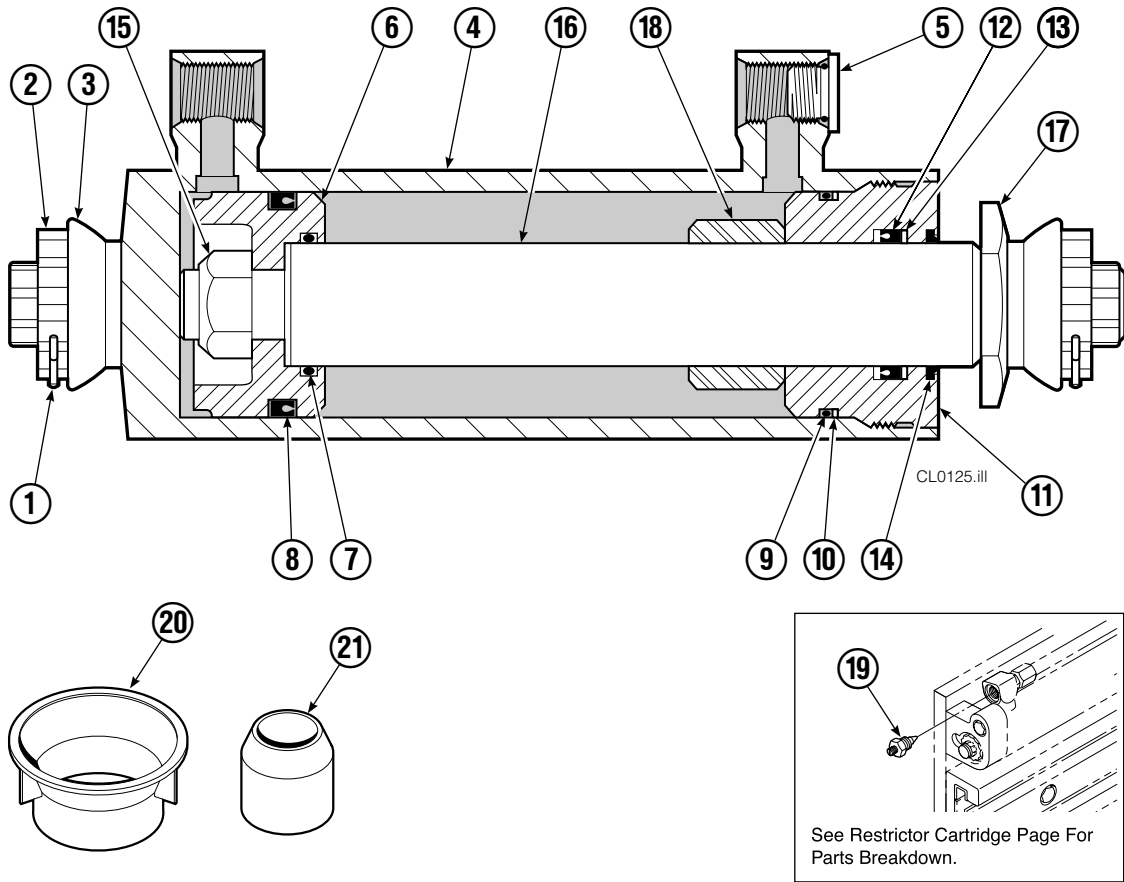

Frame Group

50D							
REF	QTY	PART NO.	DESCRIPTION	REF	QTY	PART NO.	DESCRIPTION
		687284	Frame Group	19	4	668905	Bearing
		689952	Backhand Relief Group (items 23-33)	20	2	7882	Roll Pin - Inner
1	2	674167	Frame	21	2	7961	Roll Pin - Outer
2	2	686119	Lockwasher, M8	22	2	667609	Restrictor Cartridge ●
3	2	765352	Capscrew, M8 x 30	23	1	686409	Tube
4	1	686420	Revolving Connection ■	24	1	686408	Tube
5	2	604511	Fitting, 6-6	25	2	6287	Lockwasher, 5/16
6	2	601676	Fitting, 6-6	26	2	643519	Capscrew, 5/16 x 2.50
7	2	665707	Nut, 1/2 in. ID	27	1	601377	Fitting, 8-8
8	2	3660	Capscrew, 1/2 NC x 2.50	28	1	605761	Fitting, 8-8
9	8	667225	Washer, 5/8 in. ID	29	1	601250	Fitting, 8-8
10	8	667644	Capscrew, 5/8 NC x 3.25	30	1	679888	Relief Valve Assembly
11	2	667666	Cylinder ▲	31	2	611288	Fitting, 6-8
12	1	667664	Bumper	32	1	679890	Relief Valve
13	2	611288	Fitting, 6-8	33	1	667510	Service Kit
14	2	631443	Hose	34	1	209067	End Block Bracket
15	2	678027	Hose	35	3	665992	Shoulder Bolt
16	2	686369	Fitting	36	3	209021	Washer, M10
17	4	667663	Bearing	37	3	208765	Grommet
18	4	668905	Bearing				

■ See Revolving Connection page for parts breakdown.

● See Restrictor Cartridge page for parts breakdown.

▲ See Cylinder page for parts breakdown.

Reference: SK-5659.

Cylinder

50D			
REF	QTY	PART NO.	DESCRIPTION
		667666	Cylinder Assembly
1	2	6511	■ Cotter Pin
2	2	667667	■ Nut Retainer
3	2	667668	■ Nut
4	1	553760	Shell
5	1	602580	Fitting
6	1	558402	Piston
7	1	2722	▲ O-Ring
8	1	557376	▲ Seal
9	1	2791	▲ O-Ring
10	1	615134	▲ Back-Up Ring
11	1	667675	Retainer
12	1	662451	▲ Seal
13	1	638246	▲ Nylon Ring
14	1	564930	▲ Wiper
15	1	561012	Nut
16	1	667670	Rod
17	1	667676	Washer
18	1	—	Spacer
19	1	667609	Restrictor Cartridge ●
20	1	671049	▲ Seal Loader, Piston
21	1	671052	▲ Seal Loader, Retainer
		667723	Service Kit