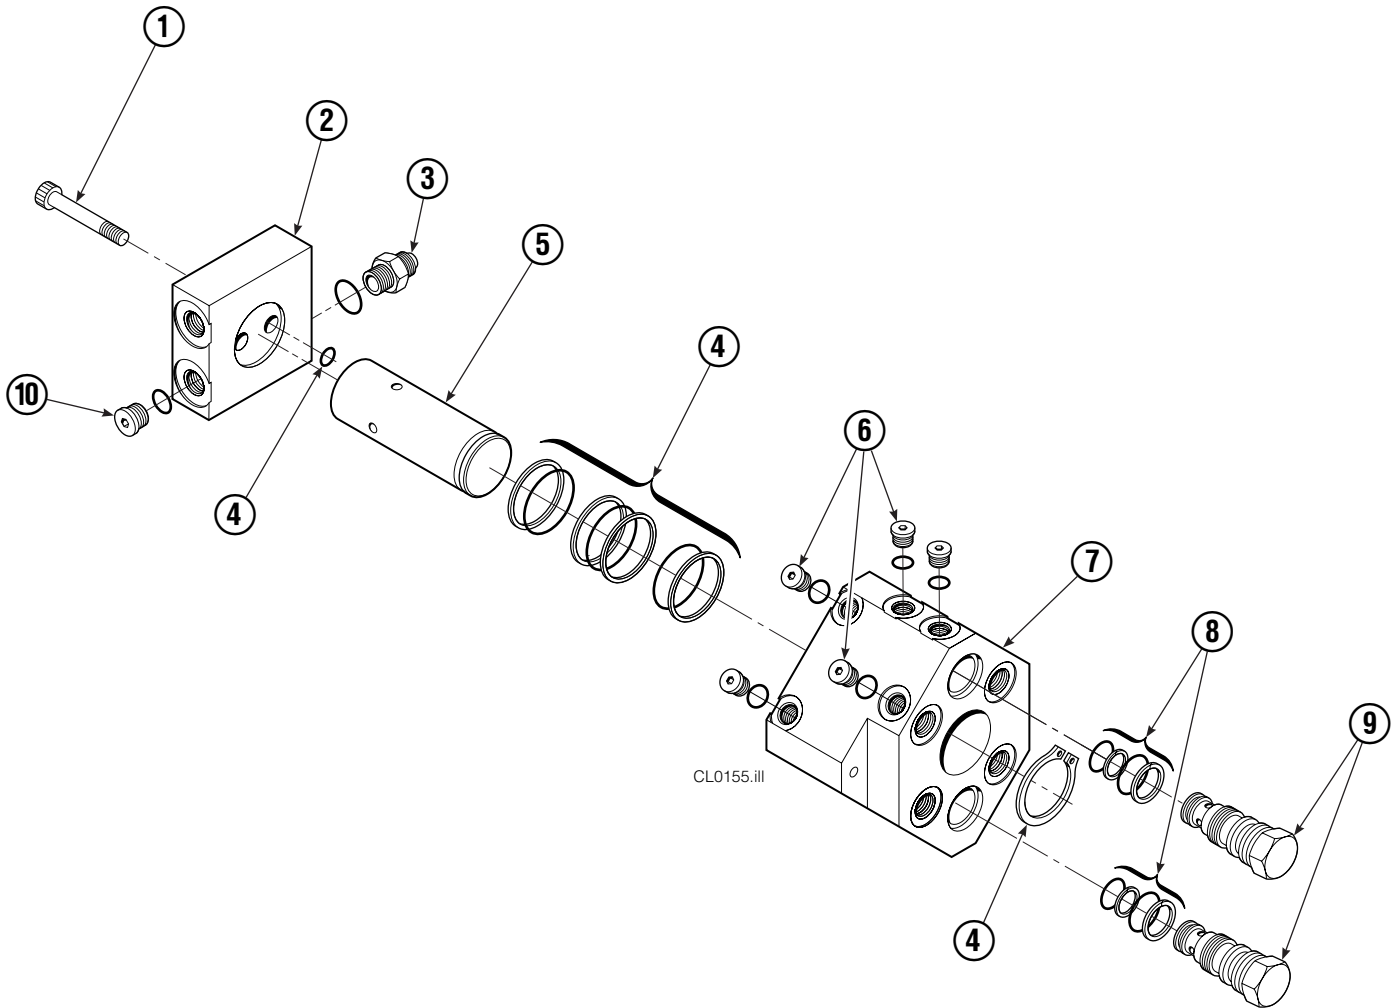

■ See Revolving Connection page for parts breakdown.

● See Restrictor Cartridge page for parts breakdown.

▲ See Cylinder page for parts breakdown.

Reference: SK-5659.

Cylinder

50D			
REF	QTY	PART NO.	DESCRIPTION
		667666	Cylinder Assembly
1	2	6511	■ Cotter Pin
2	2	667667	■ Nut Retainer
3	2	667668	■ Nut
4	1	553760	Shell
5	1	602580	Fitting
6	1	558402	Piston
7	1	2722	▲ O-Ring
8	1	557376	▲ Seal
9	1	2791	▲ O-Ring
10	1	615134	▲ Back-Up Ring
11	1	667675	Retainer
12	1	662451	▲ Seal
13	1	638246	▲ Nylon Ring
14	1	564930	▲ Wiper
15	1	561012	Nut
16	1	667670	Rod
17	1	667676	Washer
18	1	—	Spacer
19	1	667609	Restrictor Cartridge ●
20	1	671049	▲ Seal Loader, Piston
21	1	671052	▲ Seal Loader, Retainer
		667723	Service Kit

▲ Included in Service Kit 667723.

■ Included in Nut Service Kit 668925.

● Not included in Cylinder Assembly.

Reference: S-7666.

Revolving Connection

35D/50D			
REF	QTY	PART NO.	DESCRIPTION
		686420	Revolving Connection
1	2	768795	Capscrew, M8 x 1,25 x 30 x 8.8
2	1	686421	End Block
3	2	604511	Fitting, 6-6
4	1	687237	Service Kit
5	1	686422	Shaft
6	5	663694	Fitting, 3
7	1	686423	Body
8	2	667516	Check Valve Service Kit
9	2	678376	Check Valve
10	2	604510	Fitting, 6