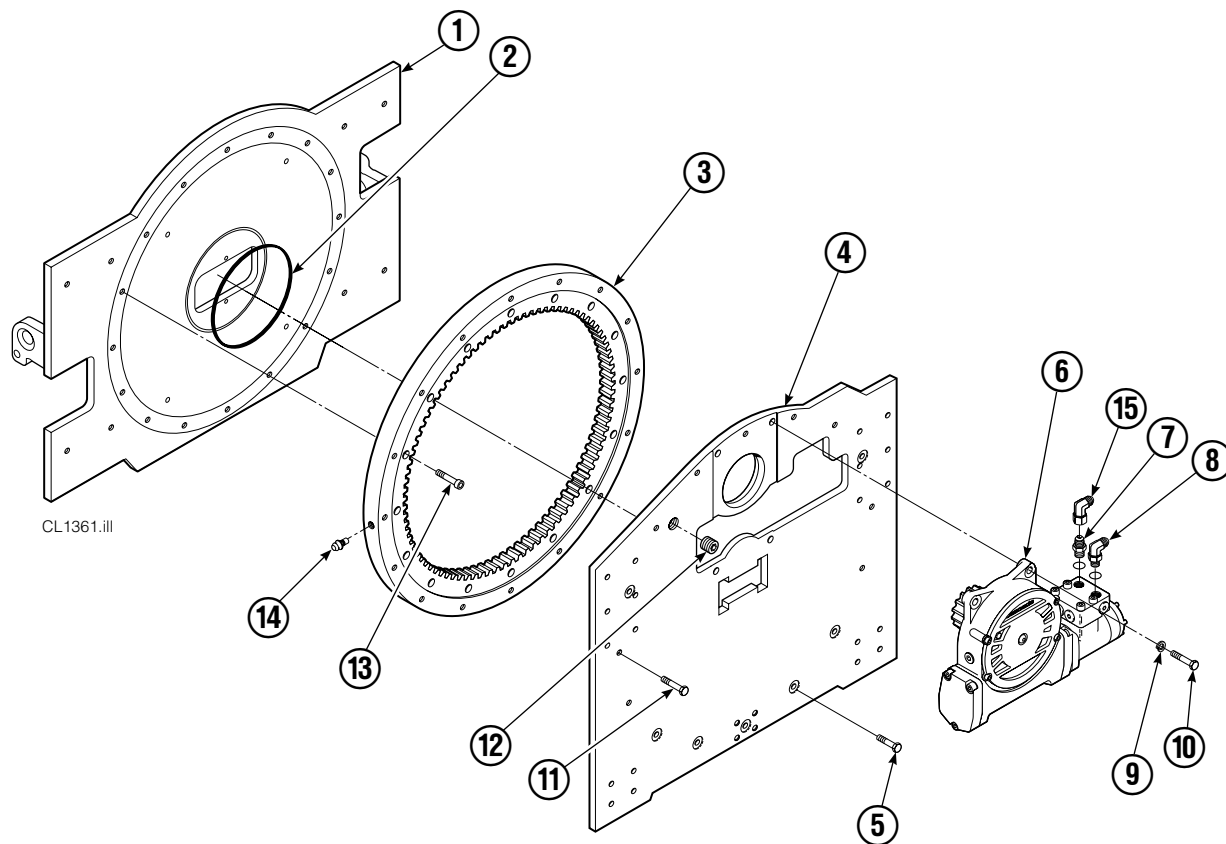

Rotator Group

50D			
REF	QTY	PART NO.	DESCRIPTION
		687238	Rotator Group
1	1	687230	Faceplate
2	1	670931	Seal
3	1	672828	Bearing Assembly
4	1	687229	Baseplate
5	7	643538	Capscrew, 1/2 NC x 1.50 GR8
6	1	795491	Drive Group ▲
7	1	601377	Fitting, 8-8
8	1	601250	Fitting, 8-8
9	4	6290	Lockwasher, 1/2 in. ID
10	4	661742	Capscrew, 1/2 NC x 1.25 GR5
11	9	643539	Capscrew, 1/2 NC x 1.75 GR8
12	1	6605	Plug
13	16	4505	Capscrew, 1/2 NC x 1.25
14	1	7401	Grease Fitting
15	1	605761	Fitting, 8-8
		672481	Bearing Service Kit

● Quantity as required.

▲ See Check Valve page for parts breakdown.

▼ See Drive Motor page for parts breakdown.

Drive Motor

REF	QTY	PART NO.	DESCRIPTION
		206392	Drive Motor
1	1	675478	Shaft
2	1	675477	Drive
3	1	675479	Spacer Plate
4	1	675480	■ Gerotor Set (101-1768-007)
4	1	685075	■ Gerotor Set (101-1768-009)
5	1	675482	End Cap
6	1	206405	● Service Kit
7	1	685089	■ Flange (101-1768-007)
7	1	685090	■ Flange (101-1768-009)