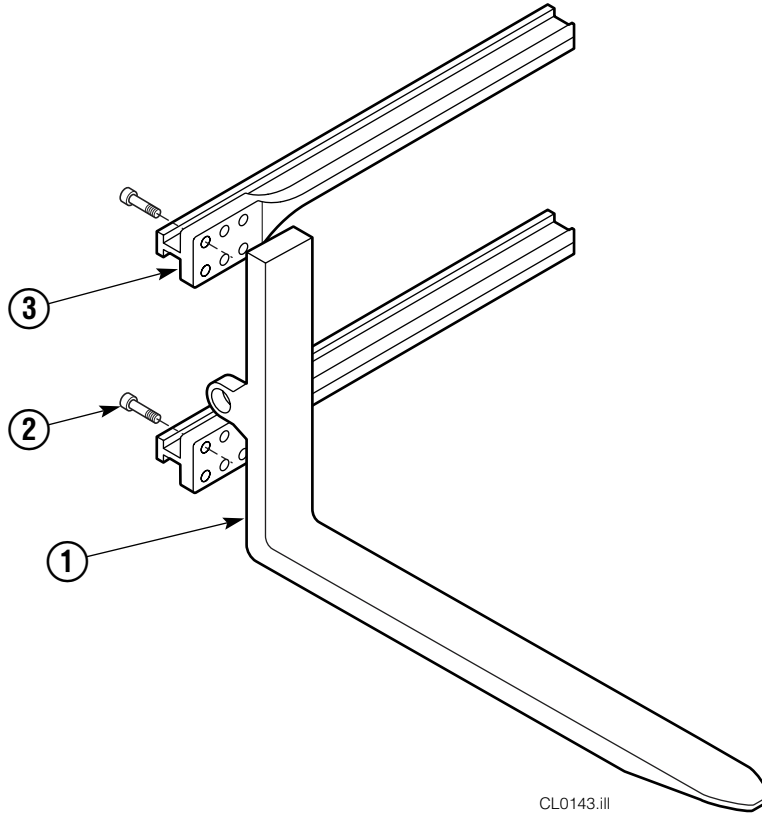

Bolt-On Pallet Forks

ARM CAPSCREW EXTENSION TOOL

Required for proper torquing of capscrews

35D/50D

667699

50D			
REF	QTY	PART NO.	DESCRIPTION
		670962	Pallet Fork Assembly ●
1	1	670955	Pallet Fork – LH
	1	670957	Pallet Fork – RH
2	24	607105	Capscrew
3	4	357032	Arm Bar

● Includes items 1 & 2 only.