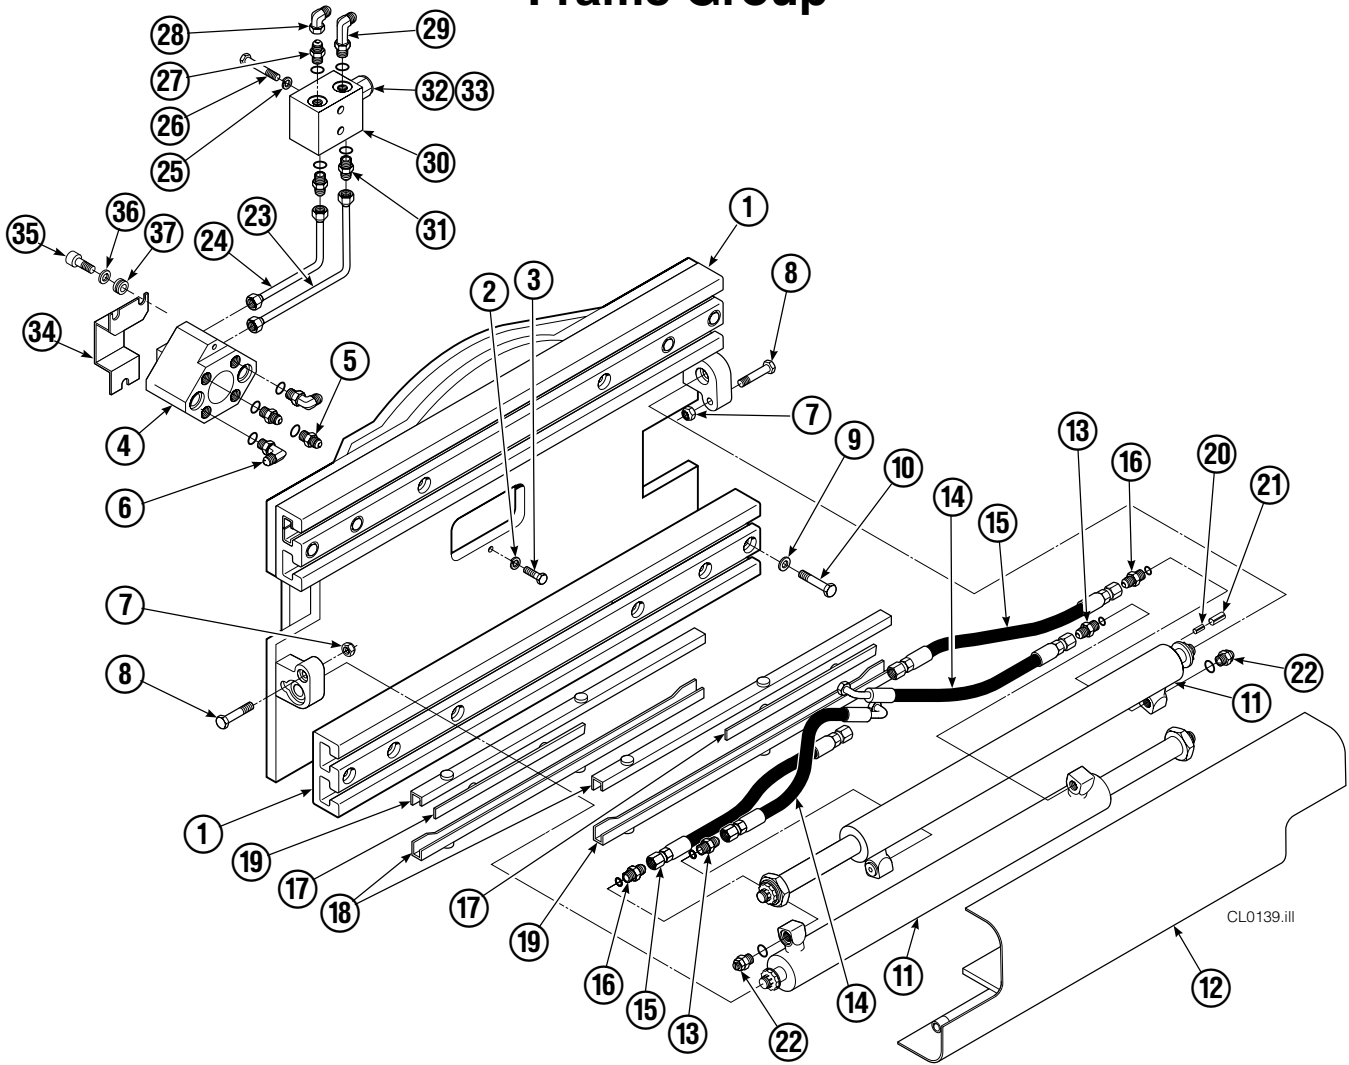

Frame Group

50D							
REF	QTY	PART NO.	DESCRIPTION	REF	QTY	PART NO.	DESCRIPTION
		687284	Frame Group	19	4	668905	Bearing
		689952	Backhand Relief Group (items 23-33)	20	2	7882	Roll Pin - Inner
1	2	674167	Frame	21	2	7961	Roll Pin - Outer
2	2	686119	Lockwasher, M8	22	2	667609	Restrictor Cartridge ●
3	2	765352	Capscrew, M8 x 30	23	1	686409	Tube
4	1	686420	Revolving Connection ■	24	1	686408	Tube
5	2	604511	Fitting, 6-6	25	2	6287	Lockwasher, 5/16
6	2	601676	Fitting, 6-6	26	2	643519	Capscrew, 5/16 x 2.50
7	2	665707	Nut, 1/2 in. ID	27	1	601377	Fitting, 8-8
8	2	3660	Capscrew, 1/2 NC x 2.50	28	1	605761	Fitting, 8-8
9	8	667225	Washer, 5/8 in. ID	29	1	601250	Fitting, 8-8
10	8	667644	Capscrew, 5/8 NC x 3.25	30	1	679888	Relief Valve Assembly
11	2	667666	Cylinder ▲	31	2	611288	Fitting, 6-8
12	1	667664	Bumper	32	1	679890	Relief Valve
13	2	611288	Fitting, 6-8	33	1	667510	Service Kit
14	2	631443	Hose	34	1	209067	End Block Bracket
15	2	678027	Hose	35	3	665992	Shoulder Bolt
16	2	686369	Fitting	36	3	209021	Washer, M10
17	4	667663	Bearing	37	3	208765	Grommet
18	4	668905	Bearing				

■ See Revolving Connection page for parts breakdown.

● See Restrictor Cartridge page for parts breakdown.

▲ See Cylinder page for parts breakdown.

Reference: SK-5659.

Cylinder

50D			
REF	QTY	PART NO.	DESCRIPTION
		667666	Cylinder Assembly
1	2	6511	■ Cotter Pin
2	2	667667	■ Nut Retainer
3	2	667668	■ Nut
4	1	553760	Shell
5	1	602580	Fitting
6	1	558402	Piston
7	1	2722	▲ O-Ring
8	1	557376	▲ Seal
9	1	2791	▲ O-Ring
10	1	615134	▲ Back-Up Ring
11	1	667675	Retainer
12	1	662451	▲ Seal
13	1	638246	▲ Nylon Ring
14	1	564930	▲ Wiper
15	1	561012	Nut
16	1	667670	Rod
17	1	667676	Washer
18	1	—	Spacer
19	1	667609	Restrictor Cartridge ●
20	1	671049	▲ Seal Loader, Piston
21	1	671052	▲ Seal Loader, Retainer
		667723	Service Kit