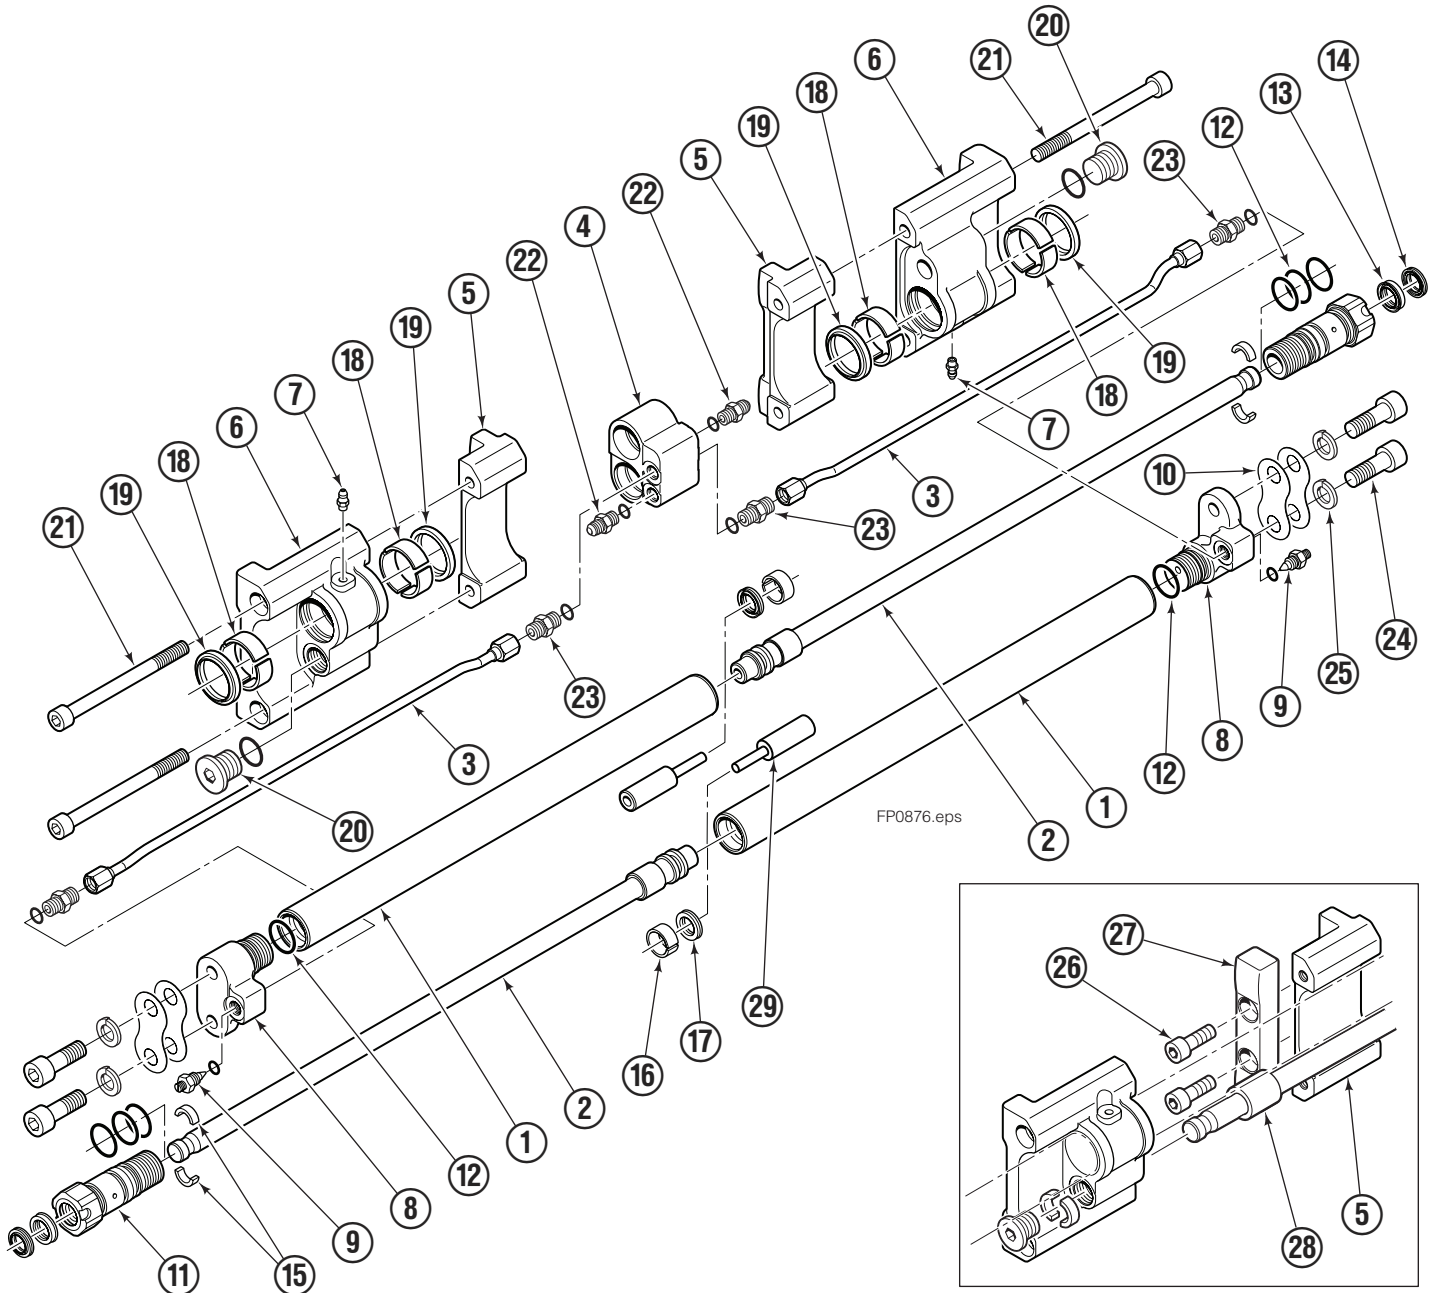

OR

Write: Cascade Corporation, P.O. Box 20187, Portland, OR 97220

Internet: www.cascorp.com

Fork Positioner Assembly

Sticker showing operating pressure, phone numbers for service & parts.

Assembly part number (on LH fork carrier).

Fork Positioner Assembly

Items that vary by width

120K/150K			
ASSEMBLY PART NO.	REF. NO. 1 ★ CYLINDER SHELL QTY 2	REF. NO. 2 ★ CYLINDER ROD QTY 2	REF. NO. 3 TUBE QTY 2
6804677	6804673	6804675	6804676

REF	QTY	PART NO.	DESCRIPTION
		6069312	Common Parts Group
4	1	6059224	Manifold
5	2	6059395	◆ Fork Carrier, Inner, 122/150/180 mm Fork
6	2	6059301	Fork Carrier, Outer
7	2	424115	Grease Fitting
8	2	6059267	Cylinder Head End
9	2	6042658	Restrictor Fitting
10	4	6059383	Shim
11	2	6059219	Cylinder Retainer
12	8	6059580	O-Ring, Retainer OD ✘
13	2	562132	Rod Seal, Retainer ✘
14	2	562131	Rod Wiper, Retainer ✘
15	4	6059382	Half-Ring Keeper
16	2	6059421	Piston Wear Ring ✘
17	2	6059422	Piston Seal ✘
18	4	6059419	Bearing, Composite
19	4	6059584	Wiper
20	2	6059459	Rod Retainer Plug
21	4	6405531	Capscrew, M12 x 160
22	2	6043332	Fitting, M10 to No.4 JIC ●
23	4	6042689	Fitting, M10 to EO-2 Tube
24	4	769577	Capscrew, M16 x 50 ■
25	4	678992	Lockwasher, M16 ■
26	4	767615	◆ Capscrew, M10 x 25
27	2	6059397	◆ Spacer Bar
28	2	—	Rod Spacer
29	2	8100527	Piston Spacer

★ If cylinder shell or rod needs replacing due to bending damage, order complete Fork Positioner Assembly.

◆ Included in Fork Carrier Assembly 6059395.

✘ Included in Cylinder Service Kit 6081752.

● Included in Fitting Group 6045440.

■ Included in Mounting Kit 6059460.

Reference: SK-8919.1

Sideshift Assembly

150K

REF	QTY	PART NO.	DESCRIPTION	REF	QTY	PART NO.	DESCRIPTION
1	2	6079936	Upper Bearing	7	4	768580	◆ Capscrew, M20 x 60
2	1	6802937	Cylinder ▲	8	1	6804672	Frame
3	2	6057162	Lower Bearing	9	2	7916	Roll Pin
4	4	783800	◆ Nut, M20	10	2	607616	■ Fitting, 6-6
5	2	6083157	◆ Lower Hook	11	2	221733	▼ Restrictor Washer
6	4	215419	◆ Washer, M20				