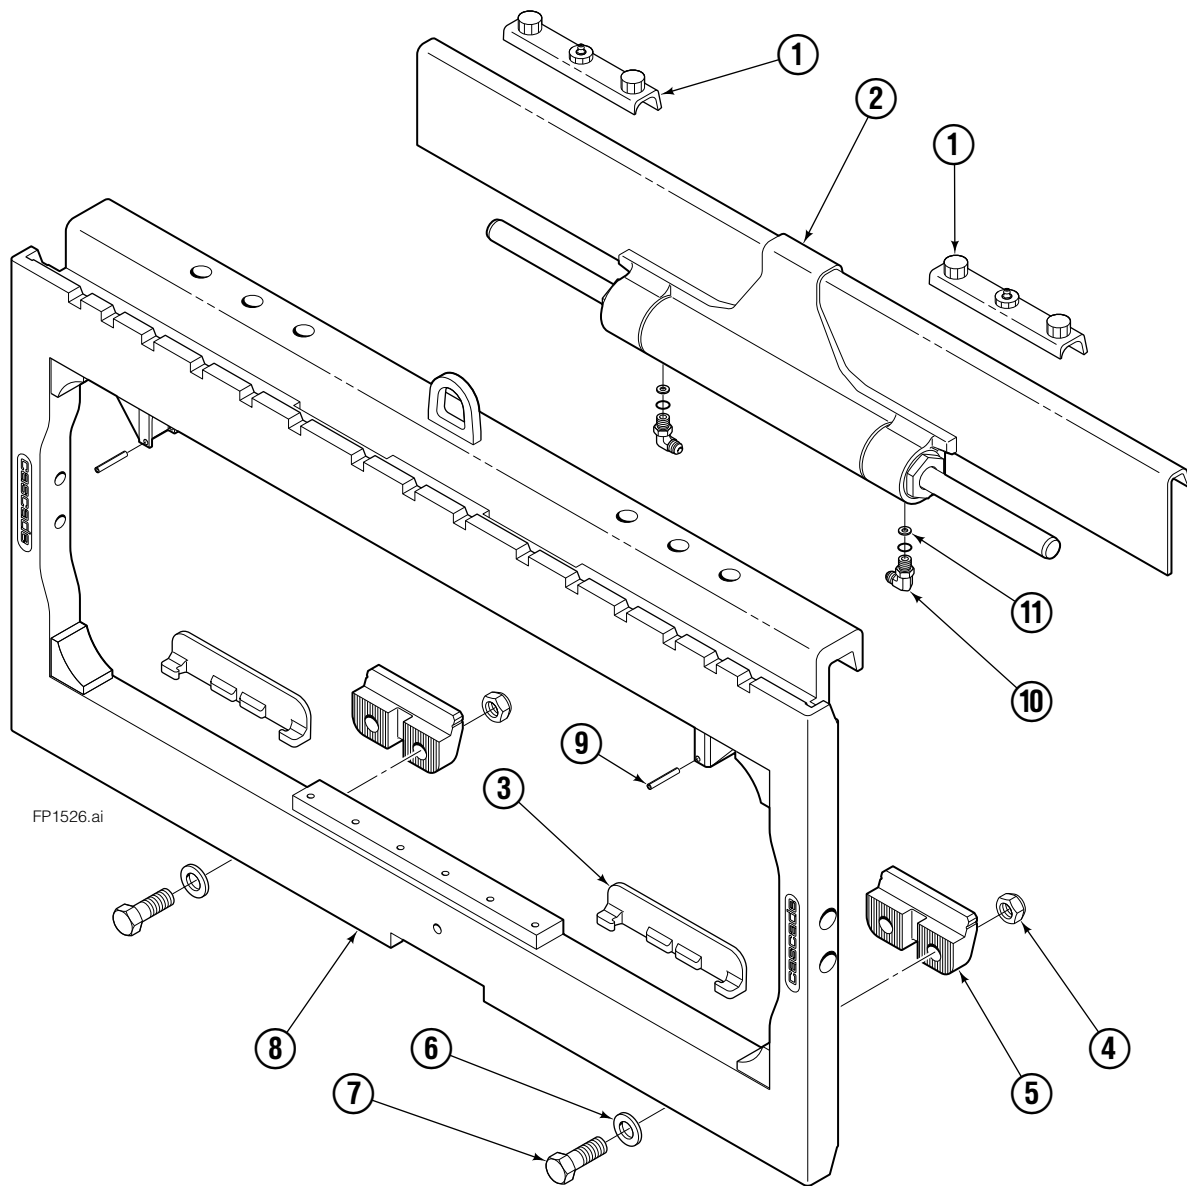

Fork Positioner Assembly

Items that vary by width

120K/150K			
ASSEMBLY PART NO.	REF. NO. 1 ★ CYLINDER SHELL QTY 2	REF. NO. 2 ★ CYLINDER ROD QTY 2	REF. NO. 3 TUBE QTY 2
6804677	6804673	6804675	6804676

REF	QTY	PART NO.	DESCRIPTION
		6069312	Common Parts Group
4	1	6059224	Manifold
5	2	6059395	◆ Fork Carrier, Inner, 122/150/180 mm Fork
6	2	6059301	Fork Carrier, Outer
7	2	424115	Grease Fitting
8	2	6059267	Cylinder Head End
9	2	6042658	Restrictor Fitting
10	4	6059383	Shim
11	2	6059219	Cylinder Retainer
12	8	6059580	O-Ring, Retainer OD ✘
13	2	562132	Rod Seal, Retainer ✘
14	2	562131	Rod Wiper, Retainer ✘
15	4	6059382	Half-Ring Keeper
16	2	6059421	Piston Wear Ring ✘
17	2	6059422	Piston Seal ✘
18	4	6059419	Bearing, Composite
19	4	6059584	Wiper
20	2	6059459	Rod Retainer Plug
21	4	6405531	Capscrew, M12 x 160
22	2	6043332	Fitting, M10 to No.4 JIC ●
23	4	6042689	Fitting, M10 to EO-2 Tube
24	4	769577	Capscrew, M16 x 50 ■
25	4	678992	Lockwasher, M16 ■
26	4	767615	◆ Capscrew, M10 x 25
27	2	6059397	◆ Spacer Bar
28	2	—	Rod Spacer
29	2	8100527	Piston Spacer

★ If cylinder shell or rod needs replacing due to bending damage, order complete Fork Positioner Assembly.

◆ Included in Fork Carrier Assembly 6059395.

✘ Included in Cylinder Service Kit 6081752.

● Included in Fitting Group 6045440.

■ Included in Mounting Kit 6059460.

Reference: SK-8919.1

Sideshift Assembly

150K

REF	QTY	PART NO.	DESCRIPTION	REF	QTY	PART NO.	DESCRIPTION
1	2	6079936	Upper Bearing	7	4	768580	◆ Capscrew, M20 x 60
2	1	6802937	Cylinder ▲	8	1	6804672	Frame
3	2	6057162	Lower Bearing	9	2	7916	Roll Pin
4	4	783800	◆ Nut, M20	10	2	607616	■ Fitting, 6-6
5	2	6083157	◆ Lower Hook	11	2	221733	▼ Restrictor Washer
6	4	215419	◆ Washer, M20				