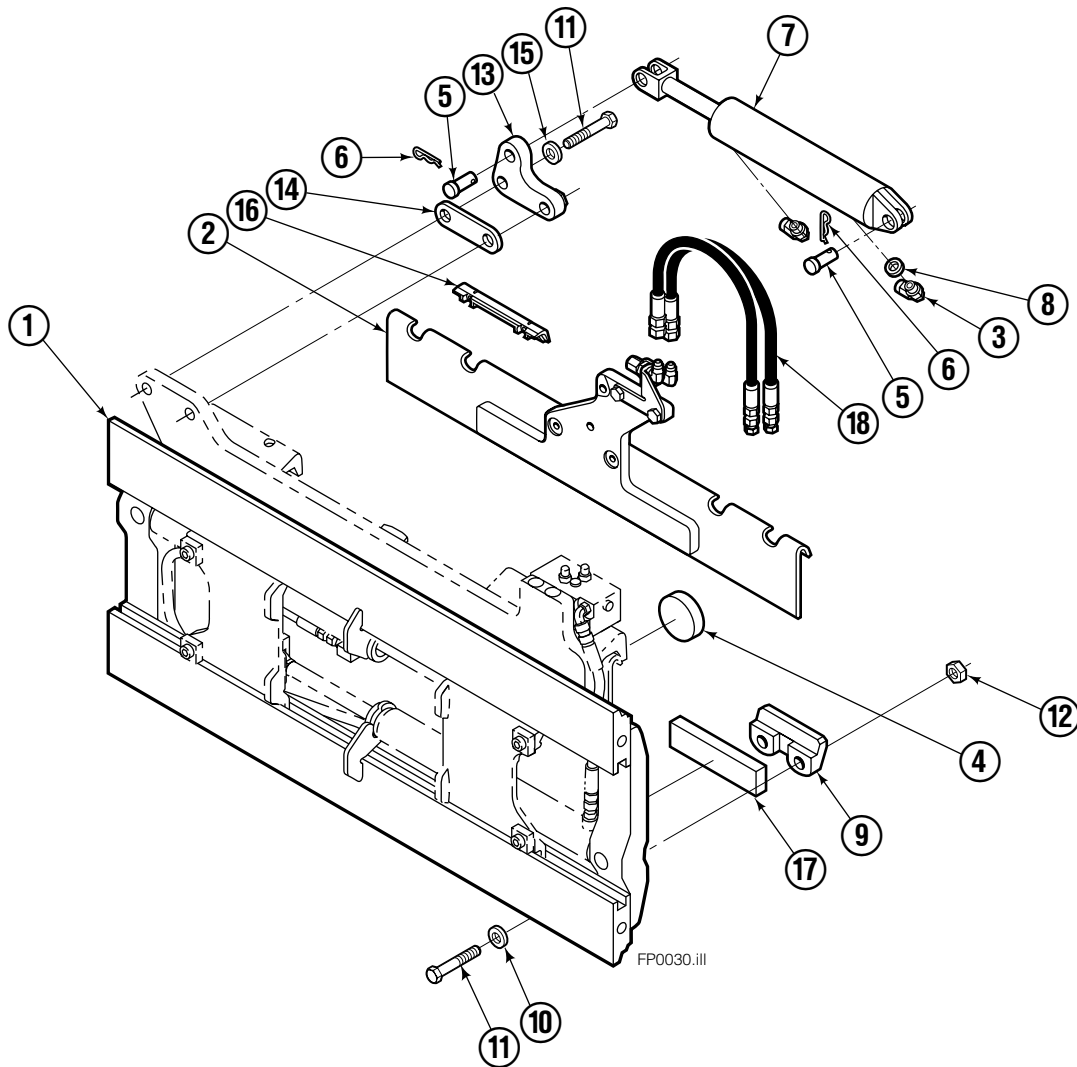

# Mounting Group Sideshifting

Reference:  
BC-101  
SK-5981  
Mtg: 2S-3988  
Frame: 4S-3972

55F							
REF	QTY	PART NO.	DESCRIPTION	REF	QTY	PART NO.	DESCRIPTION
		207327	Sideshifting Mounting ●	10	4	667225	Washer
1	1	395316	Frame	11	6	766154	Capscrew, M16x2,0x40-8.8
2	1	207185	Anchor Bracket	12	4	678990	Nut
3	2	601676	Fitting, 6-6	13	1	206909	Lug
4	1	206917	Center Bearing – 49" only	14	1	206910	Spacer
5	2	678525	Clevis Pin	15	2	684355	Lockwasher
6	2	672726	Hairpin Cotter	16	2	204187	Upper Bearing
7	1	675548	Cylinder Assembly ◆	17	2	207209	Lower Bearing
8	1	675550	Washer (orifice .085)	18	2	207578	Hose
9	2	204186	Lower Hook				