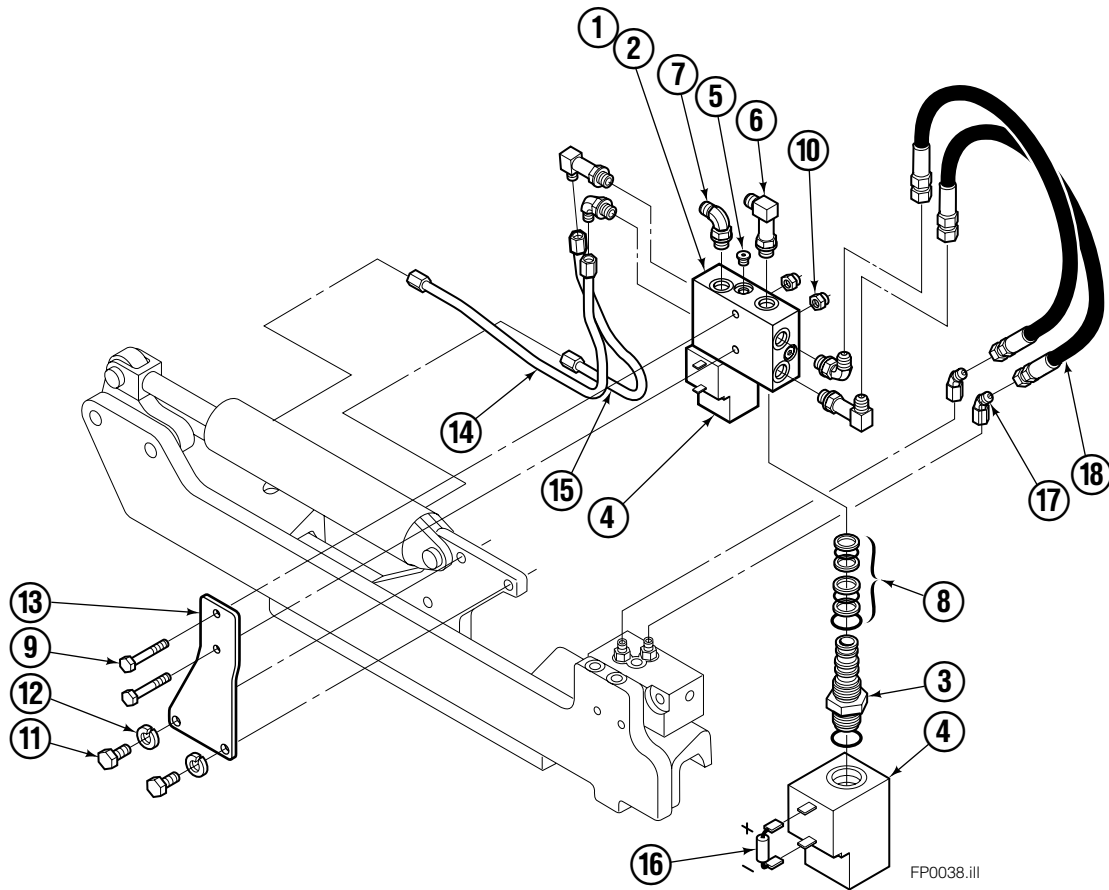

Solenoid Valve Group

55F			
REF	QTY	PART NO.	DESCRIPTION
		207311	Solenoid Valve Group
1	1	207302	Solenoid Valve ■
2	1	207303	Valve Body
3	2	687305	Solenoid Cartridge
4	2	687306	Coil-12V
4	2	687307	Coil-24V
4	2	687308	Coil-36V
4	2	687309	Coil-48V
4	2	687310	Coil-72V
5	4	663694	Fitting, 3
6	3	207304	Fitting, 6-6
7	3	601676	Fitting, 6-6
8	1	679991	Service Kit
9	2	768528	Capscrew, M8x1,25x55-8.8
10	2	786881	Lock Nut
11	2	681370	Capscrew
12	2	681238	Lockwasher
13	1	207308	Bracket
14	1	207312	Tube
15	1	207313	Tube
16	1	669432	Diode
17	2	617922	Fitting, 4-4
18	2	208608	Hose

■ Includes items 1 through 8.