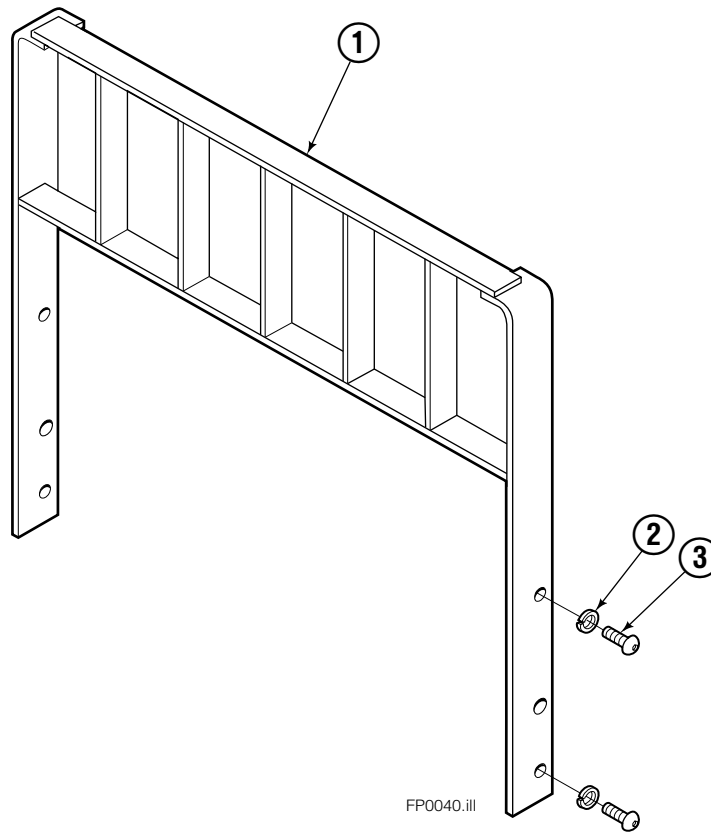

Backrest

55F			
REF	QTY	PART NO.	DESCRIPTION
1	1	207131	Backrest – 41"x48" ■
2	4	684586	Lockwasher
3	4	200173	Capscrew

■ Width x Height.

Reference: S-3979.