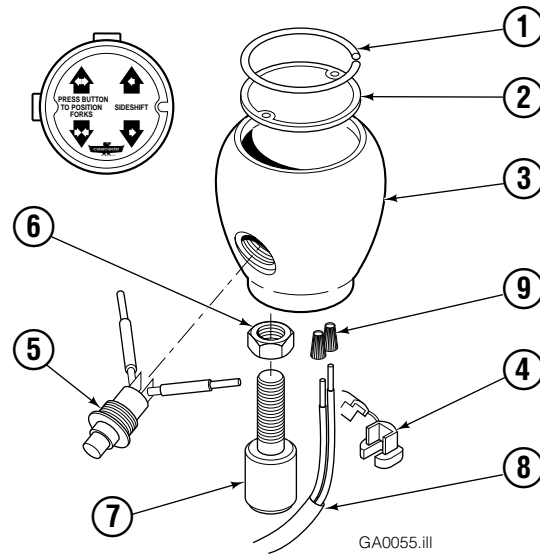

Control Knob

REF	QTY	PART NO.	DESCRIPTION
		686479	Knob Group
1	1	665250	Snap Ring
2	1	686018	Cover
3	1	665012	Knob
4	1	665076	Strain Relief
5	1	677112	■ Switch
6	1	5902	Nut, 3/8 NC
7	1	665081	Adapter, 3/8"
8	1	665077	Cable Assembly
9	2	667752	Connector-Gray
10	1	672087	Adapter, 1/2"

■ This switch may be purchased without wires.
Order part number 665004. Soldering is required.