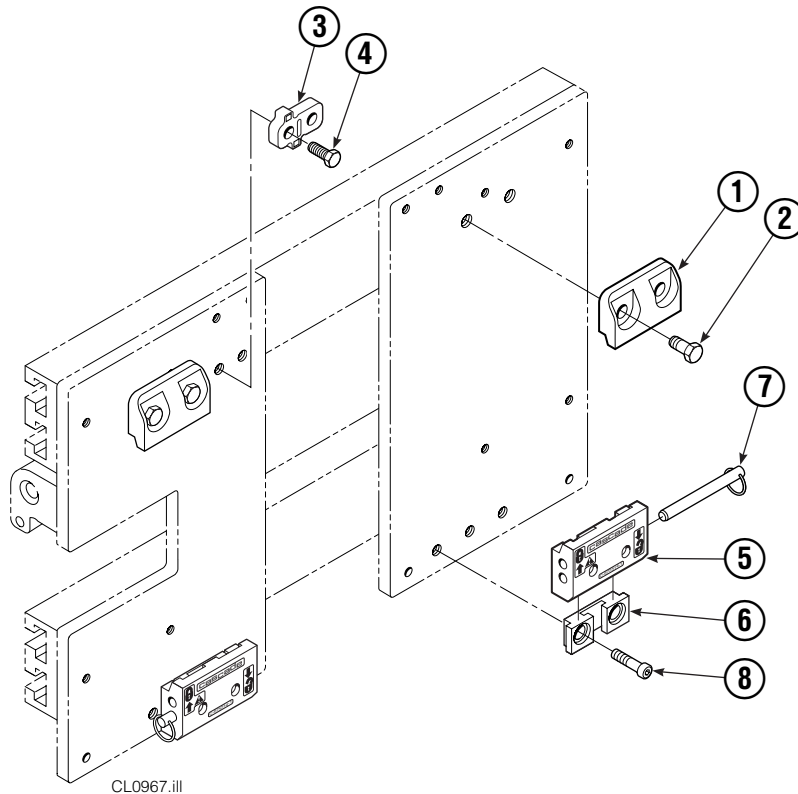

● Included in Service Kit 667513.

■ For eliminating regeneration circuit only. See Technical Bulletin 121.

Reference: SK-5302.

Arms and Pads

25D							
REF	QTY	PART NO.	DESCRIPTION	REF	QTY	PART NO.	DESCRIPTION
1	2	222701	Contact Pad	11	4	787372	Capscrew, M8 x 20
2	1	6003432	Arm – LH	12	4	6020429	Eye Pin
3	1	6003433	Arm – RH	13	10	675620	Washer, M10
4	1	6030006	Stabilizer – LH	14	8	200590	Bushing
5	1	6030026	Stabilizer – RH	15	12	766646	Capscrew, M10 x 20
6	2	6030067	Filler Block – LH Upper/RH Lower	16	12	768706	Capscrew, M12 x 35
7	2	6030079	Filler Block – LH Lower/RH Upper	17	12	773842	Nut, M12
8	2	210154	Spring	18	4	787398	Washer, M8
9	4	203405	Capscrew, M10 x 16	19	1	675626	Bushing Driver Tool
10	4	210161	Pin	20	▲	676841	Contact Pad Repair Kit

Reference: 6030091 Common Parts, 6029985 Stabilizer Group,
SK-6390, S-4217, S-21432, S-21433, S-21431,
S-10436, S-10437.

▲ Repairs one hole.

Quick-Change Mounting Group

REF	QTY	ITA II	DESCRIPTION
		PART NO.	
		211162	Upper Mounting Group ▲
		211174	Lower Mounting Group ●
1	2	210491	Upper Hook
2	4	768577	Capscrew, M20 x 35
3	1	212999	Center Key
4	2	211129	Capscrew, M16 x 35
5	2	675514	Lower Hook
6	2	675515	Guide
7	2	678832	Pin
8	4	211180	Capscrew, M16 x 30