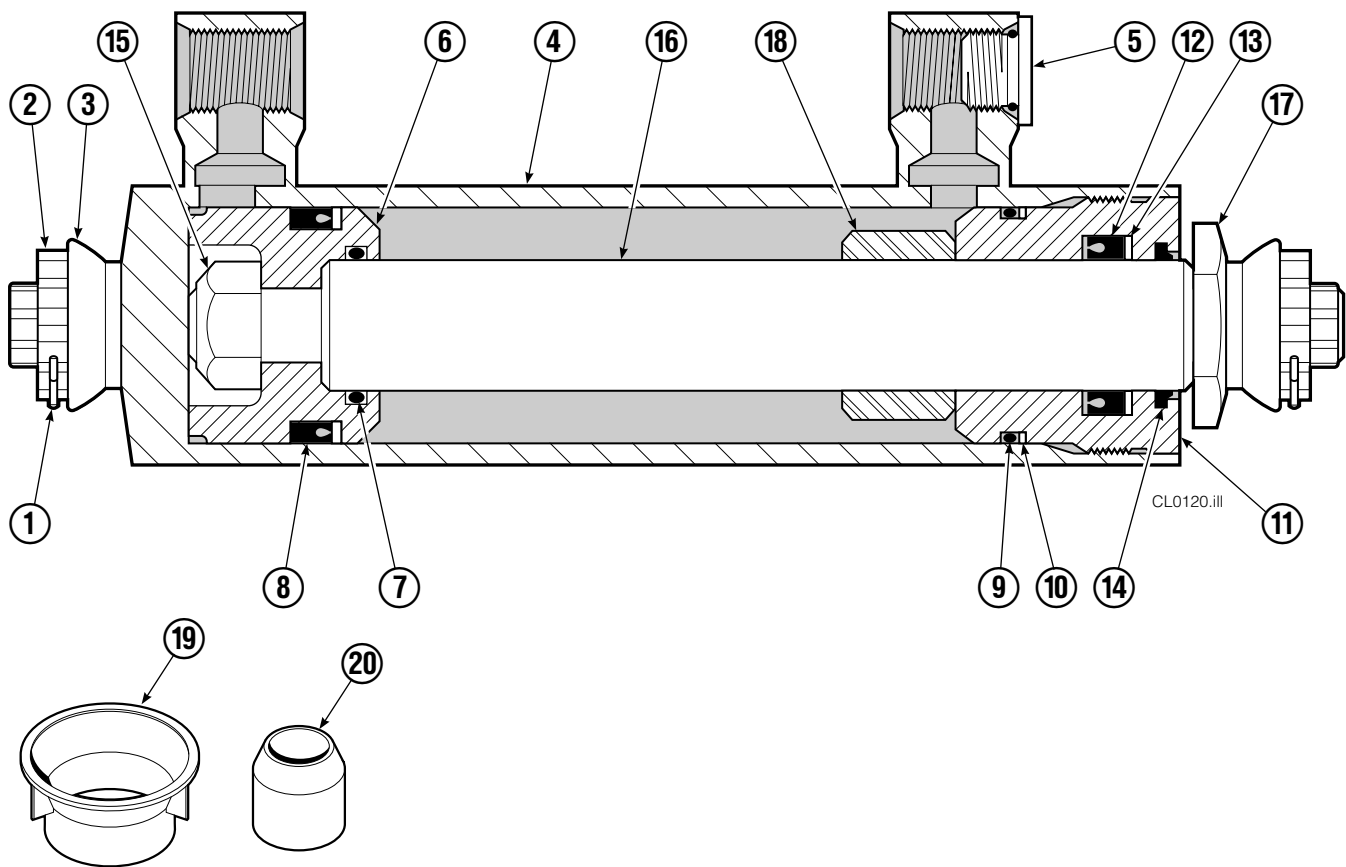

Base Unit Group

CL2339.iii

25D							
REF	QTY	PART NO.	DESCRIPTION	REF	QTY	PART NO.	DESCRIPTION
		3016165	Base Unit	15	2	773842	Nut, M12
1	2	382357	Hose, 28.25 in.	16	2	768414	Capscrew, M12x65
2	2	210441	Hose, 21.25 in.	17	4	208857	Bearing
3	1	675326	Shim Kit ■	18	4	667663	Bearing
4	2	209021	Washer, M10	19	4	208858	Bearing
5	1	601377	Fitting, 8-8	20	1	3009047	Mounting Plate - RH
6	2	684594	Capscrew, M10x20	21	1	3009048	Mounting Plate - LH
7	2	766646	Capscrew, M10x20	22	1	3010752	Frame - Lower
8	2	377858	Cylinder ▲	23	1	669957	Plate
9	2	768953	Roll Pin - Inner	24	1	671545	Bumper - Lower
10	2	769009	Roll Pin - Outer	25	4	6205	Washer
11	1	3010751	Frame - Upper	26	4	768556	Capscrew, M12x45
12	8	202251	Washer	27	2	602580	Fitting, 8
13	8	684659	Capscrew, M12x75	28	6	611288	Fitting, 6-8
14	1	326795	Bumper	29	2	6019053	Fitting, 8-6

■ Includes two .015 in. Shims, and eight .020 in. Shims.

Reference: SK-7381.

▲ See Cylinder page for parts breakdown.

Cylinder

25D			
REF	QTY	PART NO.	DESCRIPTION
		377858	Cylinder Assembly
1	2	6510	■ Cotter Pin
2	2	667624	■ Nut Retainer
3	2	667625	■ Nut
4	1	564568	Shell
5	1	602580	Fitting
6	1	558200	Piston
7	1	2716	▲ O-Ring
8	1	662452	▲ Seal
9	1	2785	▲ O-Ring
10	1	615128	▲ Back-Up Ring
11	1	563906	Retainer
12	1	662448	▲ Seal
13	1	638243	▲ Nylon Ring
14	1	636853	▲ Wiper
15	1	667623	Nut
16	1	564569	Rod
17	1	667626	Washer
18	1	—	Spacer
	1	671047	▲ Seal Loader, Piston
	1	671051	▲ Seal Loader, Retainer
		668021	Service Kit