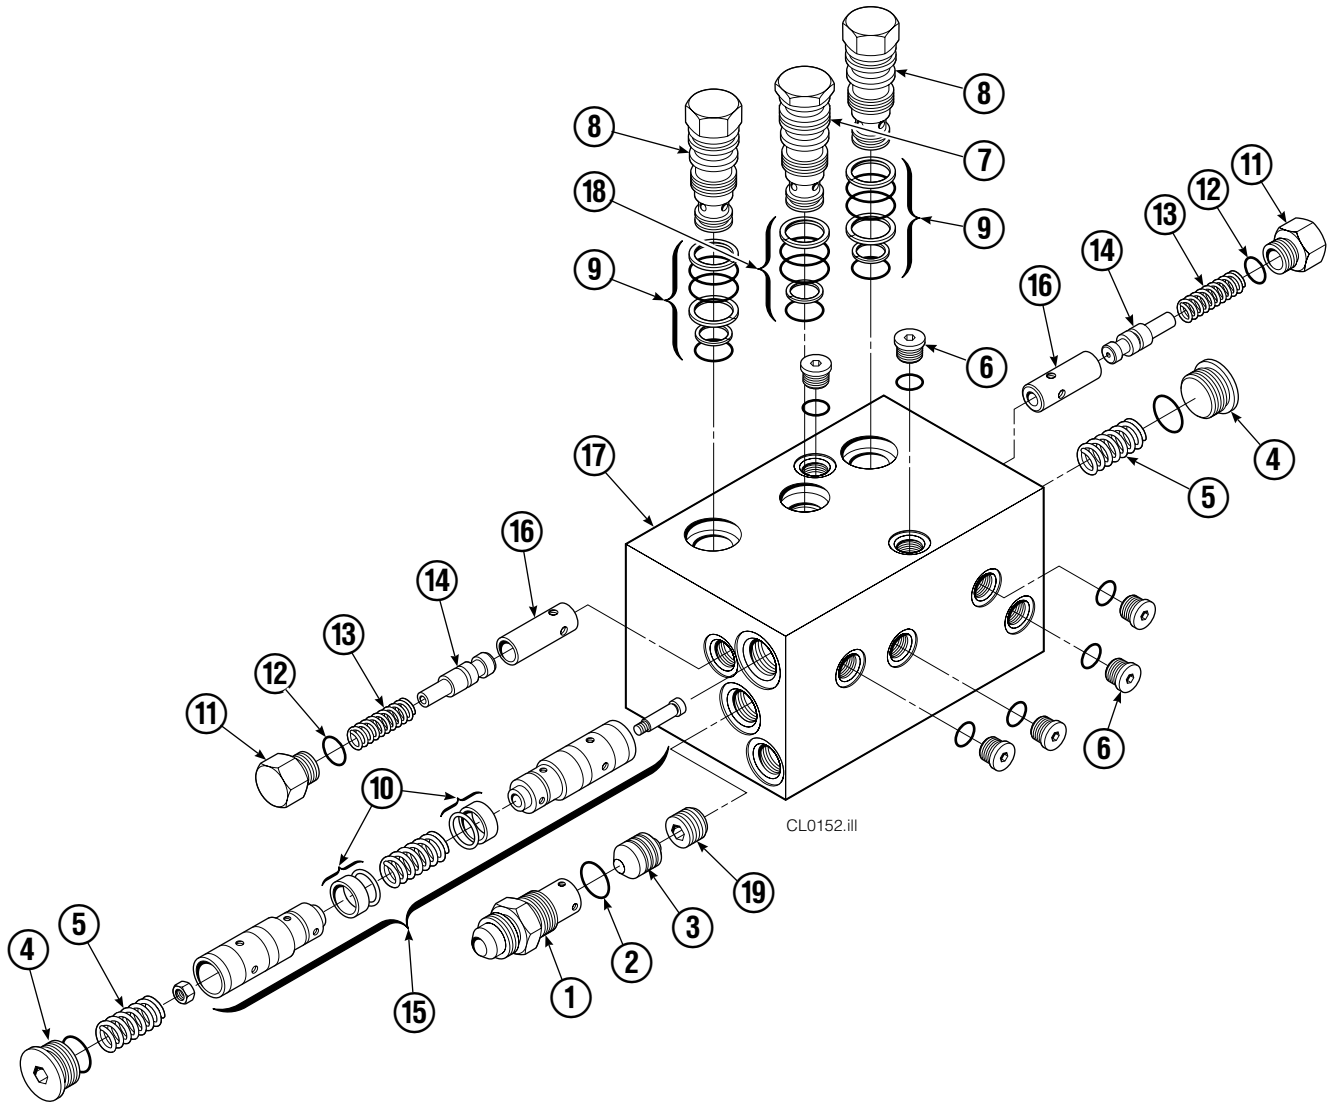

Check Valve

REF	QTY	PART NO.	DESCRIPTION	REF	QTY	PART NO.	DESCRIPTION
		669762	Check Valve – Flow Divider	11	2	667494	Fitting
1	1	667490	Special Fitting	12	2	2840	● O-Ring
2	1	2841	● O-Ring	13	2	673098	Spring
3	1	667471	Spool	14	2	667492	Poppet
4	2	609453	Fitting, 10	15	1	673089	Spool Assembly
5	2	667487	Spring	16	2	667491	Sleeve
6	6	604510	Fitting, 6	17	1	669763	Valve Body
7	1	678270	Check Valve – VPO	18	1	661347	● Service Kit
8	2	659058	Check Valve – PO	19	1	676343	Regeneration Elimination Plug ■
9	2	667516	● Service Kit			667513	Service Kit
10	1	679846	Low Flow Spool Kit				

● Included in Service Kit 667513.

■ For eliminating regeneration circuit only. See Technical Bulletin 121.

Reference: SK-5302.