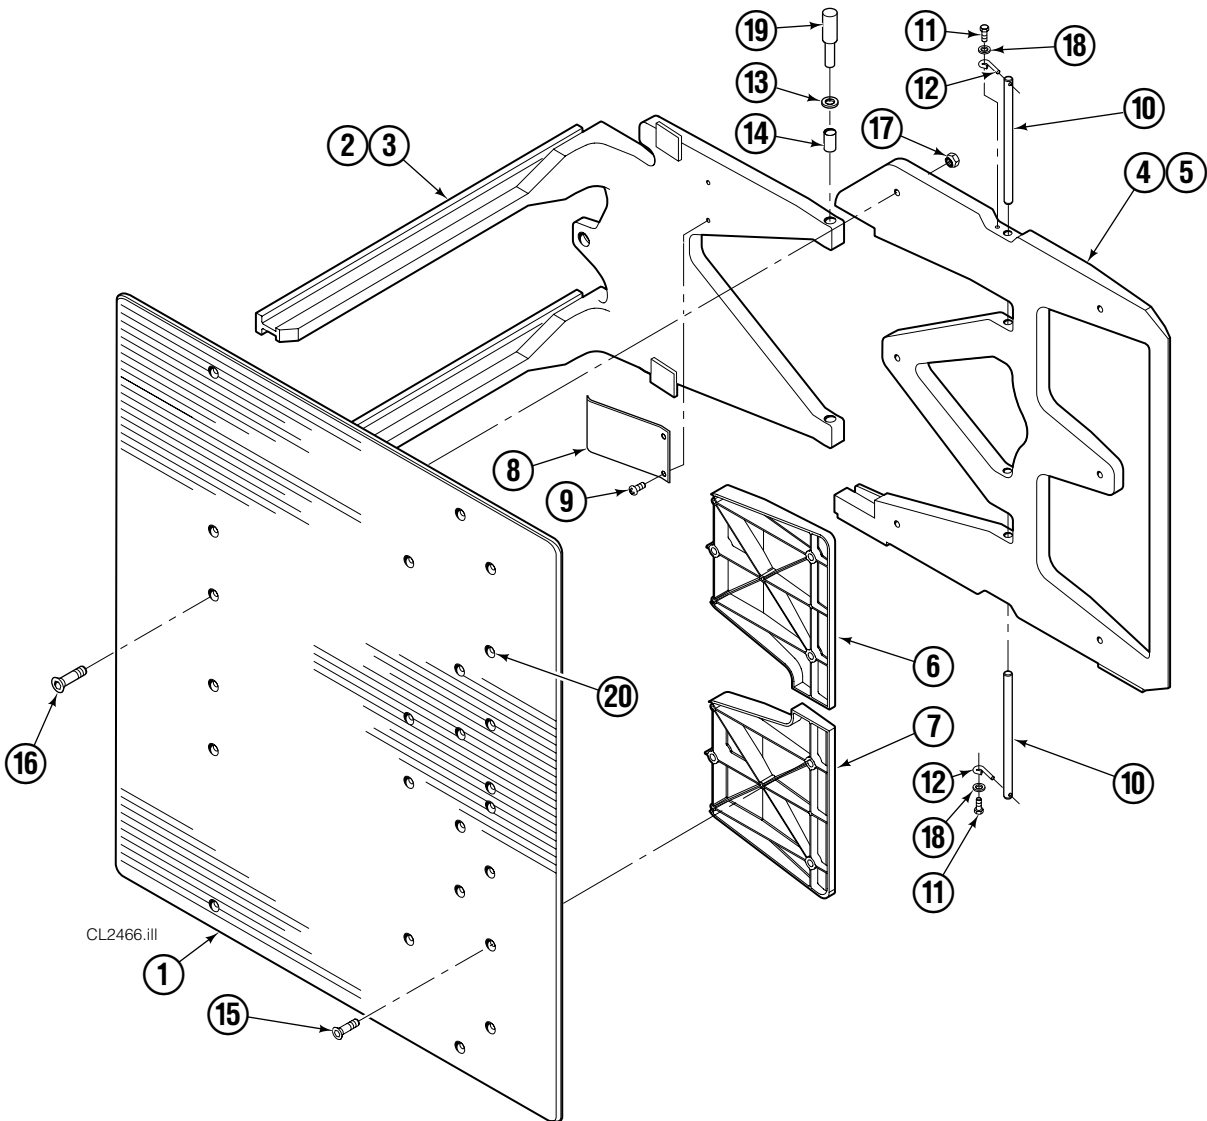

▲ Included in Service Kit 668021.

■ Included in Nut Service Kit 668926.

Reference: S-7605, S-7658

Check Valve

REF	QTY	PART NO.	DESCRIPTION	REF	QTY	PART NO.	DESCRIPTION
		669762	Check Valve – Flow Divider	11	2	667494	Fitting
1	1	667490	Special Fitting	12	2	2840	● O-Ring
2	1	2841	● O-Ring	13	2	673098	Spring
3	1	667471	Spool	14	2	667492	Poppet
4	2	609453	Fitting, 10	15	1	673089	Spool Assembly
5	2	667487	Spring	16	2	667491	Sleeve
6	6	604510	Fitting, 6	17	1	669763	Valve Body
7	1	678270	Check Valve – VPO	18	1	661347	● Service Kit
8	2	659058	Check Valve – PO	19	1	676343	Regeneration Elimination Plug ■
9	2	667516	● Service Kit			667513	Service Kit
10	1	679846	Low Flow Spool Kit				

● Included in Service Kit 667513.

■ For eliminating regeneration circuit only. See Technical Bulletin 121.

Reference: SK-5302.

Arms and Pads

25D							
REF	QTY	PART NO.	DESCRIPTION	REF	QTY	PART NO.	DESCRIPTION
1	2	222701	Contact Pad	11	4	787372	Capscrew, M8 x 20
2	1	6003432	Arm – LH	12	4	6020429	Eye Pin
3	1	6003433	Arm – RH	13	10	675620	Washer, M10
4	1	6030006	Stabilizer – LH	14	8	200590	Bushing
5	1	6030026	Stabilizer – RH	15	12	766646	Capscrew, M10 x 20
6	2	6030067	Filler Block – LH Upper/RH Lower	16	12	768706	Capscrew, M12 x 35
7	2	6030079	Filler Block – LH Lower/RH Upper	17	12	773842	Nut, M12
8	2	210154	Spring	18	4	787398	Washer, M8
9	4	203405	Capscrew, M10 x 16	19	1	675626	Bushing Driver Tool
10	4	210161	Pin	20	▲	676841	Contact Pad Repair Kit