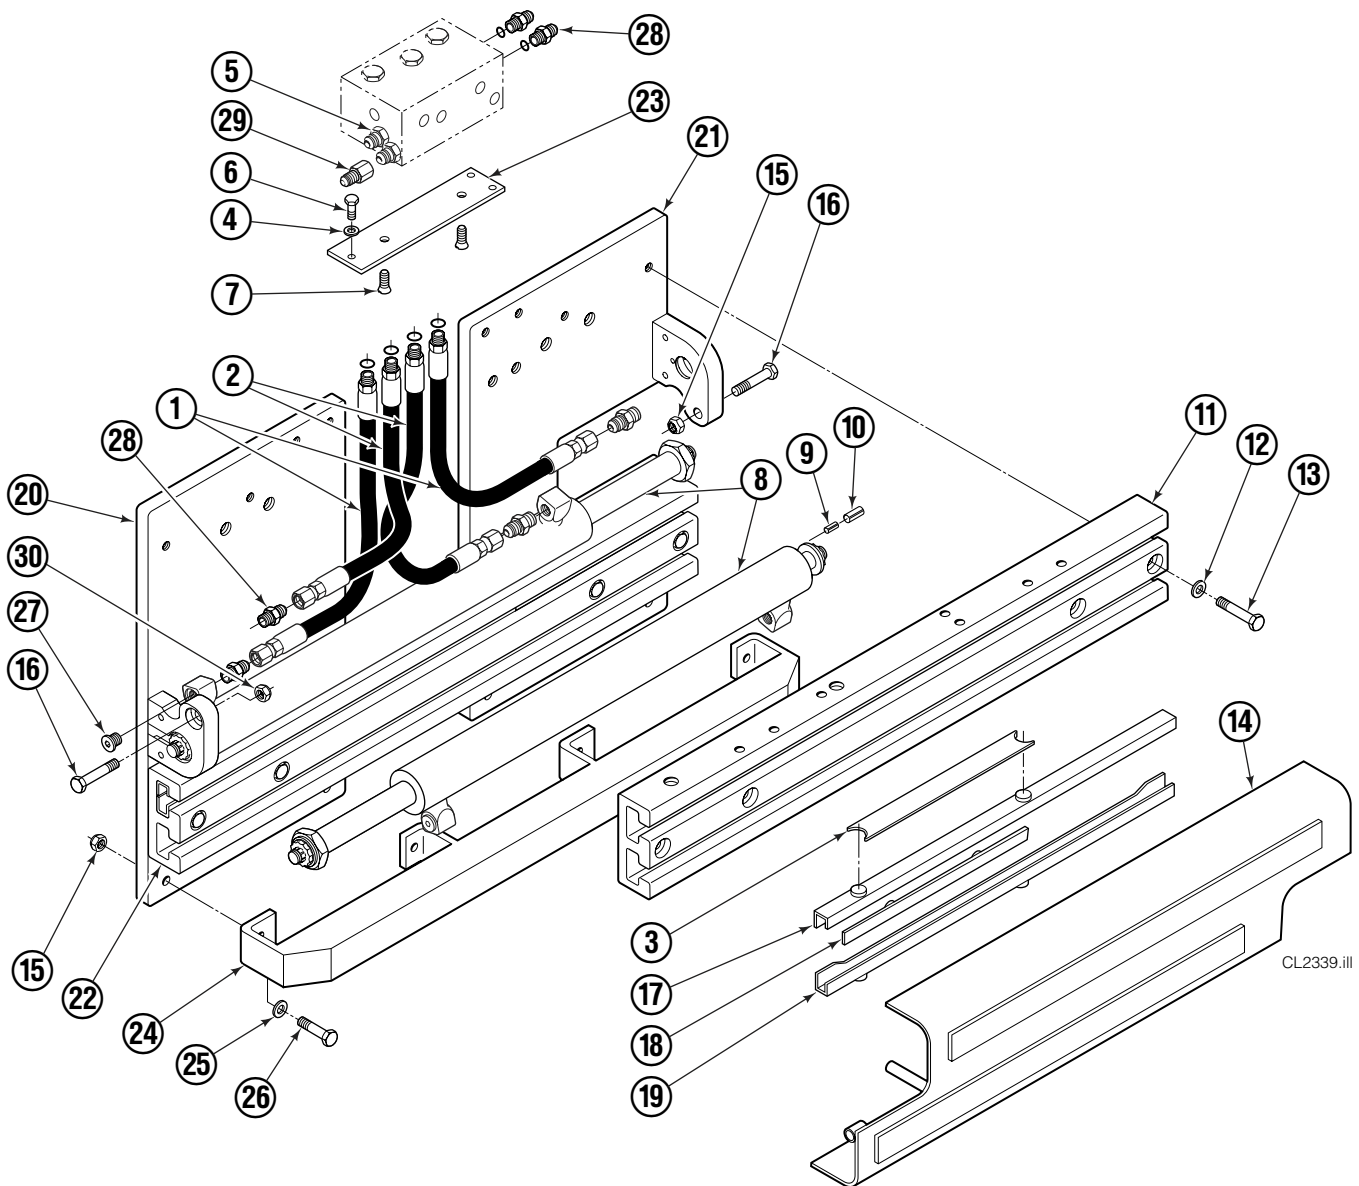

Parts Manual

Model Carton Clamp - Double Wide

Serial Number 25D-CCD-175

cascade[®]
corporation

For Technical Assistance call: 800-227-2233, Fax: 888-329-8207

To Order Parts call: 888-227-2233, Fax: 888-329-0234

Base Unit Group

CL2339.iii

25D							
REF	QTY	PART NO.	DESCRIPTION	REF	QTY	PART NO.	DESCRIPTION
		3016165	Base Unit	15	2	773842	Nut, M12
1	2	382357	Hose, 28.25 in.	16	2	768414	Capscrew, M12x65
2	2	210441	Hose, 21.25 in.	17	4	208857	Bearing
3	1	675326	Shim Kit ■	18	4	667663	Bearing
4	2	209021	Washer, M10	19	4	208858	Bearing
5	1	601377	Fitting, 8-8	20	1	3009047	Mounting Plate - RH
6	2	684594	Capscrew, M10x20	21	1	3009048	Mounting Plate - LH
7	2	766646	Capscrew, M10x20	22	1	3010752	Frame - Lower
8	2	377858	Cylinder ▲	23	1	669957	Plate
9	2	768953	Roll Pin - Inner	24	1	671545	Bumper - Lower
10	2	769009	Roll Pin - Outer	25	4	6205	Washer
11	1	3010751	Frame - Upper	26	4	768556	Capscrew, M12x45
12	8	202251	Washer	27	2	602580	Fitting, 8
13	8	684659	Capscrew, M12x75	28	6	611288	Fitting, 6-8
14	1	326795	Bumper	29	2	6019053	Fitting, 8-6

■ Includes two .015 in. Shims, and eight .020 in. Shims.

Reference: SK-7381.

▲ See Cylinder page for parts breakdown.

Cylinder

25D			
REF	QTY	PART NO.	DESCRIPTION
		377858	Cylinder Assembly
1	2	6510	■ Cotter Pin
2	2	667624	■ Nut Retainer
3	2	667625	■ Nut
4	1	564568	Shell
5	1	602580	Fitting
6	1	558200	Piston
7	1	2716	▲ O-Ring
8	1	662452	▲ Seal
9	1	2785	▲ O-Ring
10	1	615128	▲ Back-Up Ring
11	1	563906	Retainer
12	1	662448	▲ Seal
13	1	638243	▲ Nylon Ring
14	1	636853	▲ Wiper
15	1	667623	Nut
16	1	564569	Rod
17	1	667626	Washer
18	1	—	Spacer
	1	671047	▲ Seal Loader, Piston
	1	671051	▲ Seal Loader, Retainer
		668021	Service Kit