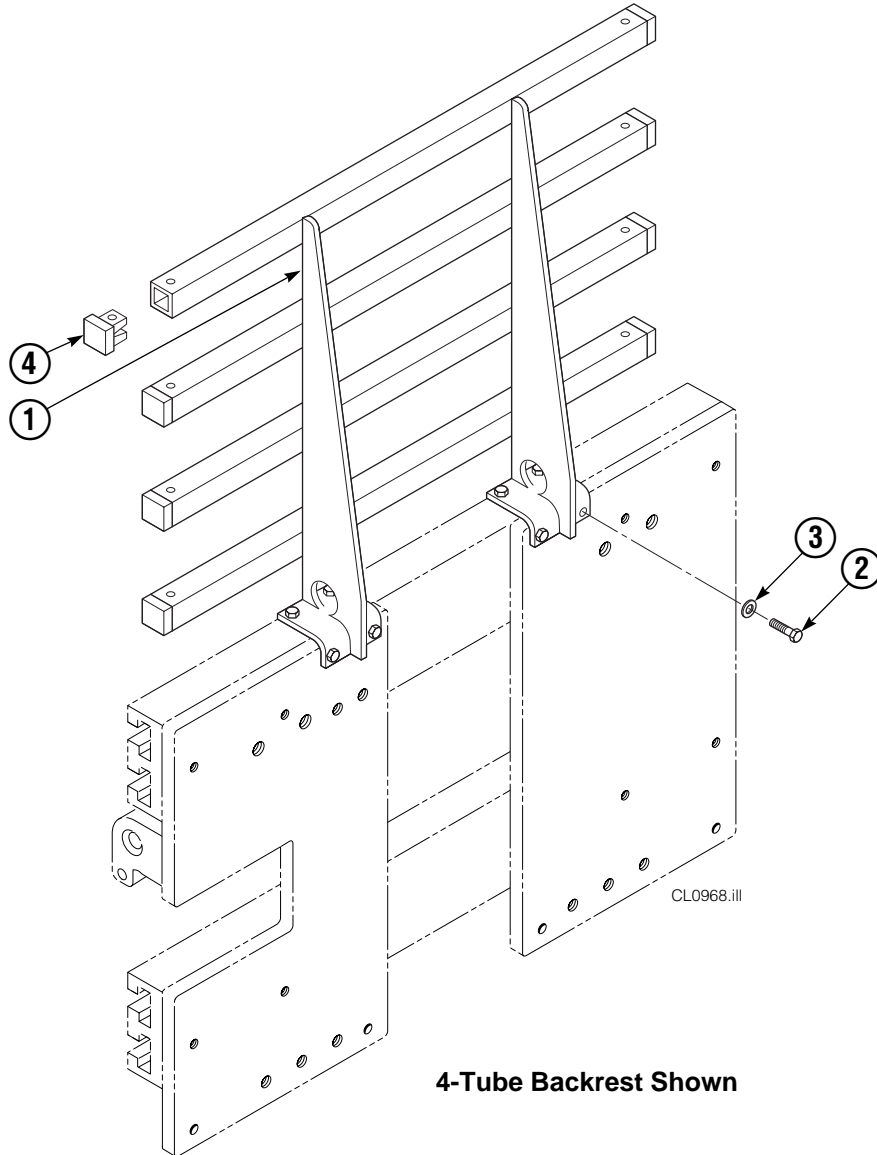

Reference: 6030091 Common Parts, 6029985 Stabilizer Group,
SK-6390, S-4217, S-21432, S-21433, S-21431,
S-10436, S-10437.

▲ Repairs one hole.

Quick-Change Mounting Group

REF	QTY	ITA II	DESCRIPTION
		PART NO.	
		211162	Upper Mounting Group ▲
		211174	Lower Mounting Group ●
1	2	210491	Upper Hook
2	4	768577	Capscrew, M20 x 35
3	1	212999	Center Key
4	2	211129	Capscrew, M16 x 35
5	2	675514	Lower Hook
6	2	675515	Guide
7	2	678832	Pin
8	4	211180	Capscrew, M16 x 30

▲ Includes items 1–4.

● Includes items 5–8.

Reference: SK-6390.

Backrest Group

25D			
REF	QTY	PART NO.	DESCRIPTION
		221577	Backrest Group
1	1	669897	Backrest
2	8	767810	Capscrew, M12x30
3	8	202251	Washer, M12
4	8	674356	Tube End