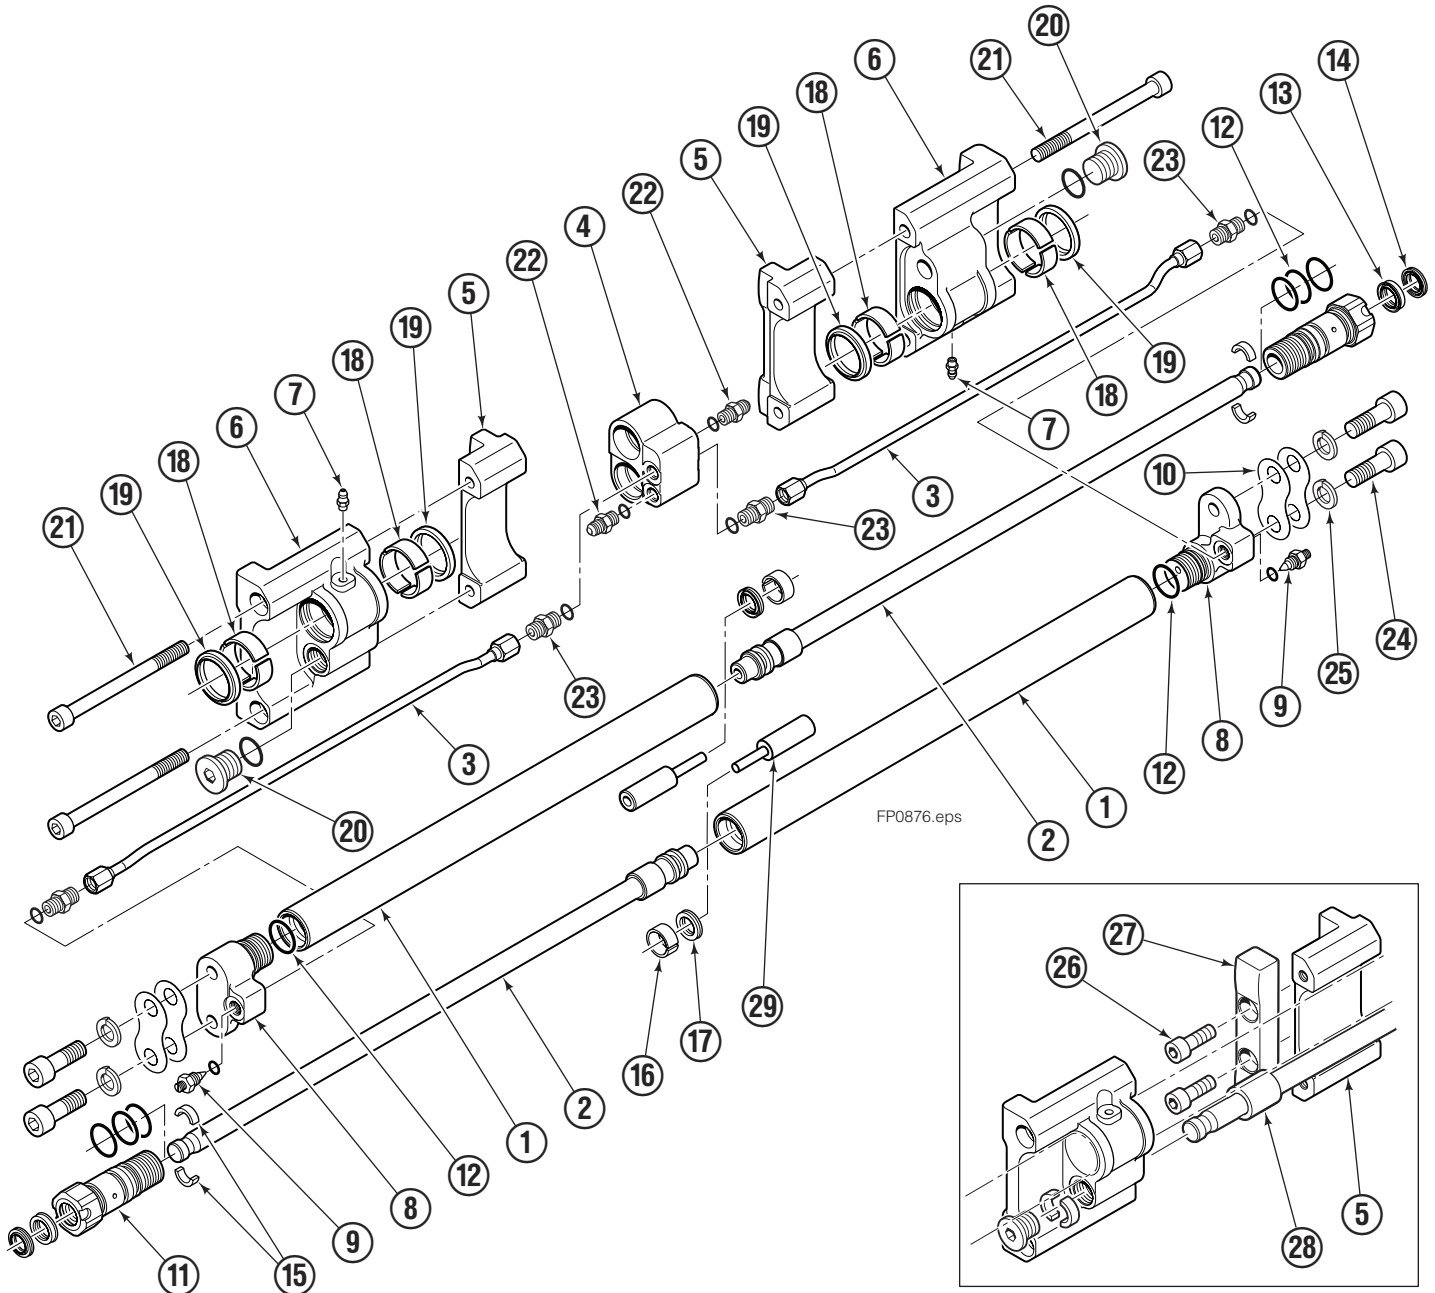

OR

Write: Cascade Corporation, P.O. Box 20187, Portland, OR 97220

Internet: www.cascorp.com

Fork Positioner Assembly

Sticker showing operating pressure, phone numbers for service & parts.

Patent Sticker

FP0667.eps

Assembly part number (on LH fork carrier).

Fork Positioner Assembly

Items that vary by width

120K/150K			
ASSEMBLY PART NO.	REF. NO. 1 ★ CYLINDER SHELL QTY 2	REF. NO. 2 ★ CYLINDER ROD QTY 2	REF. NO. 3 TUBE QTY 2
6804603	6804599	6804601	6804602

REF	QTY	PART NO.	DESCRIPTION
		6069312	Common Parts Group
4	1	6059224	Manifold
5	2	6059395	◆ Fork Carrier, Inner, 122/150/180 mm Fork
6	2	6059301	Fork Carrier, Outer
7	2	424115	Grease Fitting
8	2	6059267	Cylinder Head End
9	2	6042658	Restrictor Fitting
10	4	6059383	Shim
11	2	6059219	Cylinder Retainer
12	8	6059580	O-Ring, Retainer OD ✘
13	2	562132	Rod Seal, Retainer ✘
14	2	562131	Rod Wiper, Retainer ✘
15	4	6059382	Half-Ring Keeper
16	2	6059421	Piston Wear Ring ✘
17	2	6059422	Piston Seal ✘
18	4	6059419	Bearing, Composite
19	4	6059584	Wiper
20	2	6059459	Rod Retainer Plug
21	4	6405531	Capscrew, M12 x 160
22	2	6043332	Fitting, M10 to No.4 JIC ●
23	4	6042689	Fitting, M10 to EO-2 Tube
24	4	769577	Capscrew, M16 x 50 ■
25	4	678992	Lockwasher, M16 ■
26	4	767615	◆ Capscrew, M10 x 25
27	2	6059397	◆ Spacer Bar
28	2	—	Rod Spacer
29	2	8100527	Piston Spacer

■ Included in Mounting Kit 6059460.

Reference: SK-8919.1

Sideshift Assembly

120K/150K							
REF	QTY	PART NO.	DESCRIPTION	REF	QTY	PART NO.	DESCRIPTION
1	2	6079936	Upper Bearing	7	4	768580	◆ Capscrew, M20 x 60
2	1	6802912	Cylinder ▲	8	1	6804781	Frame
3	2	6057162	Lower Bearing	9	2	7916	Roll Pin
4	4	783800	◆ Nut, M20	10	2	607616	■ Fitting, 6-6
5	2	6083157	◆ Lower Hook	11	2	221733	▼ Restrictor Washer
6	4	215419	◆ Washer, M20				