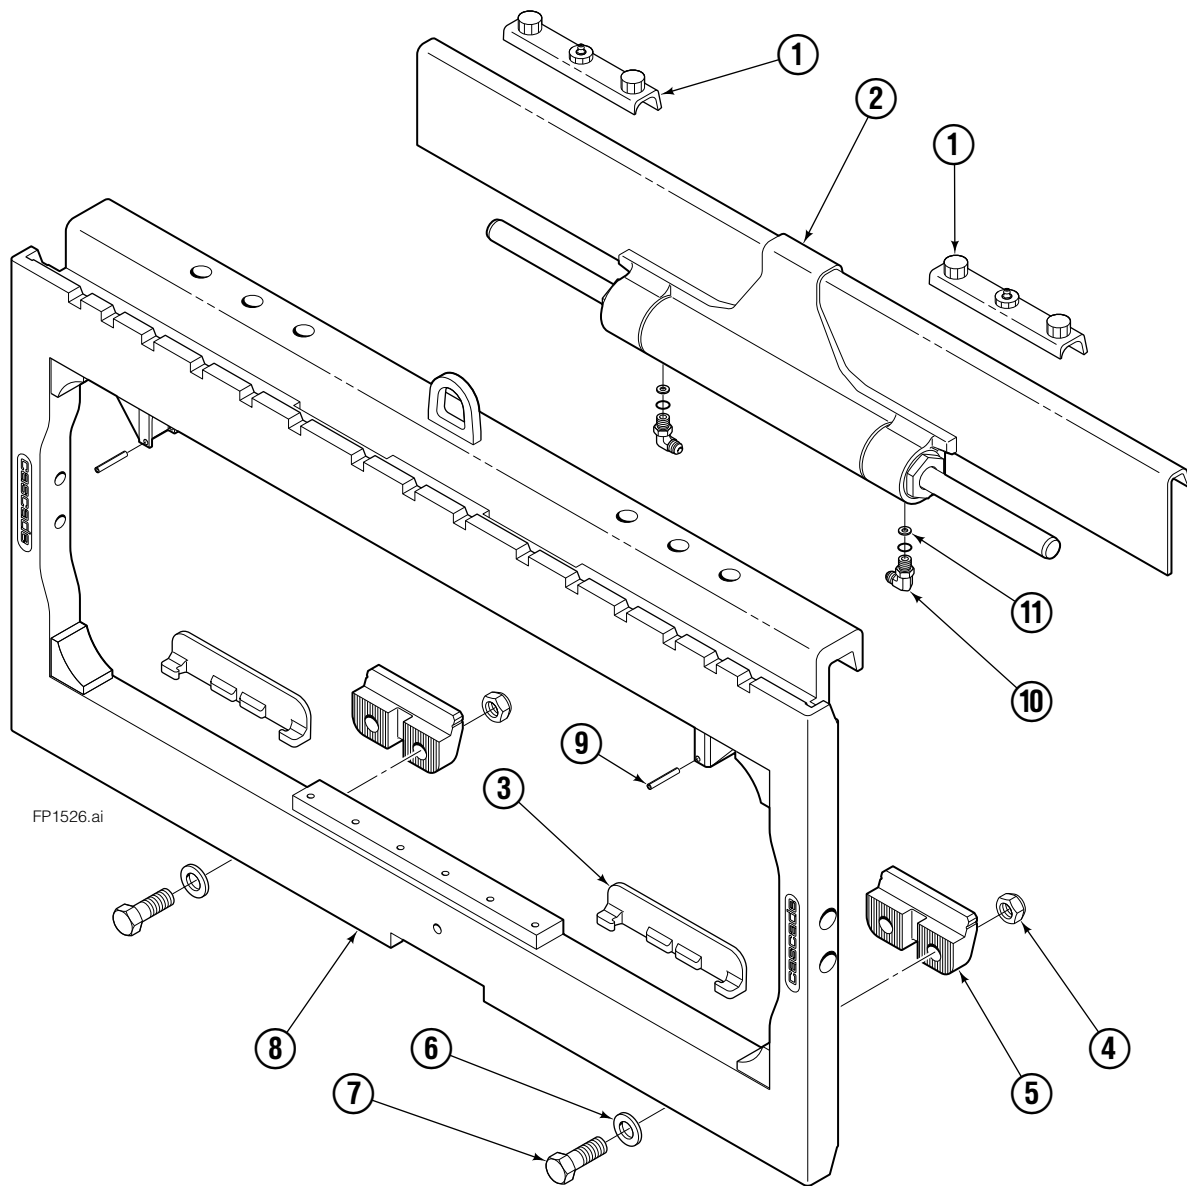

★ If cylinder shell or rod needs replacing due to bending damage, order complete Fork Positioner Assembly.

◆ Included in Fork Carrier Assembly 6059395.

✘ Included in Cylinder Service Kit 6081752.

● Included in Fitting Group 6045440.

■ Included in Mounting Kit 6059460.

Reference: SK-8919.1

Sideshift Assembly

120K/150K							
REF	QTY	PART NO.	DESCRIPTION	REF	QTY	PART NO.	DESCRIPTION
1	2	6079936	Upper Bearing	7	4	768580	◆ Capscrew, M20 x 60
2	1	6802912	Cylinder ▲	8	1	6804781	Frame
3	2	6057162	Lower Bearing	9	2	7916	Roll Pin
4	4	783800	◆ Nut, M20	10	2	607616	■ Fitting, 6-6
5	2	6083157	◆ Lower Hook	11	2	221733	▼ Restrictor Washer
6	4	215419	◆ Washer, M20				