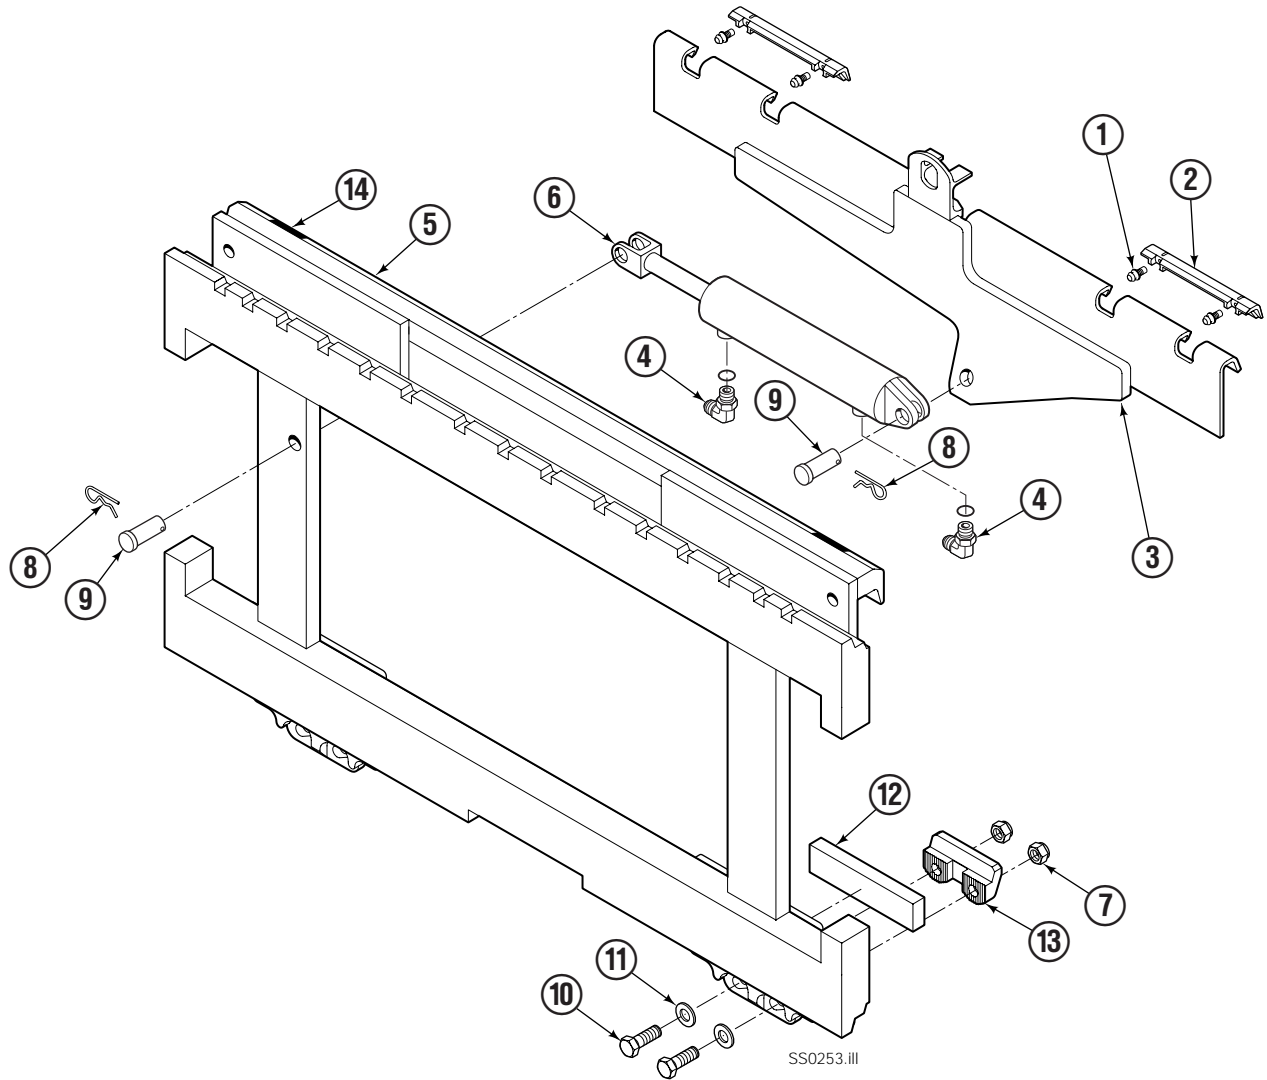

Parts Manual

Model 120D Sideshifter

Serial Number 120D-SS-066

cascade[®]

For Technical Assistance call: 800-227-2233, Fax: 888-329-8207

To Order Parts call: 888-227-2233, Fax: 888-329-0234

OR

Write: Cascade Corporation, P.O. Box 20187, Portland, OR 97220

Sideshifter Group

120D			
REF	QTY	PART NO.	DESCRIPTION
		3012784	Sideshift Assembly
1	4	7403	Grease Fitting ▲
2	2	672018	Bearing Segment ▲
3	1	216363	Anchor Bracket
4	2	601676	Fitting, 6-6
5	1	3013159	Faceplate ■
6	1	676649	Cylinder Assembly ●
7	4	678990	Nut, M16
8	2	672726	Cotter Pin
9	2	678528	Clevis Pin
10	4	752903	Capscrew, M16 x 45
11	4	667225	Washer
12	2	208350	Lower Bearing
13	2	204186	Lower Hook
14	2	221906	Fork Stop Decal

■ If the faceplate needs replacing, your best value is to order the complete sideshifter assembly.

▲ Included in Service Kit 672022.

● See Cylinder page for parts breakdown.

Reference: S-20028

Sideshift Cylinder