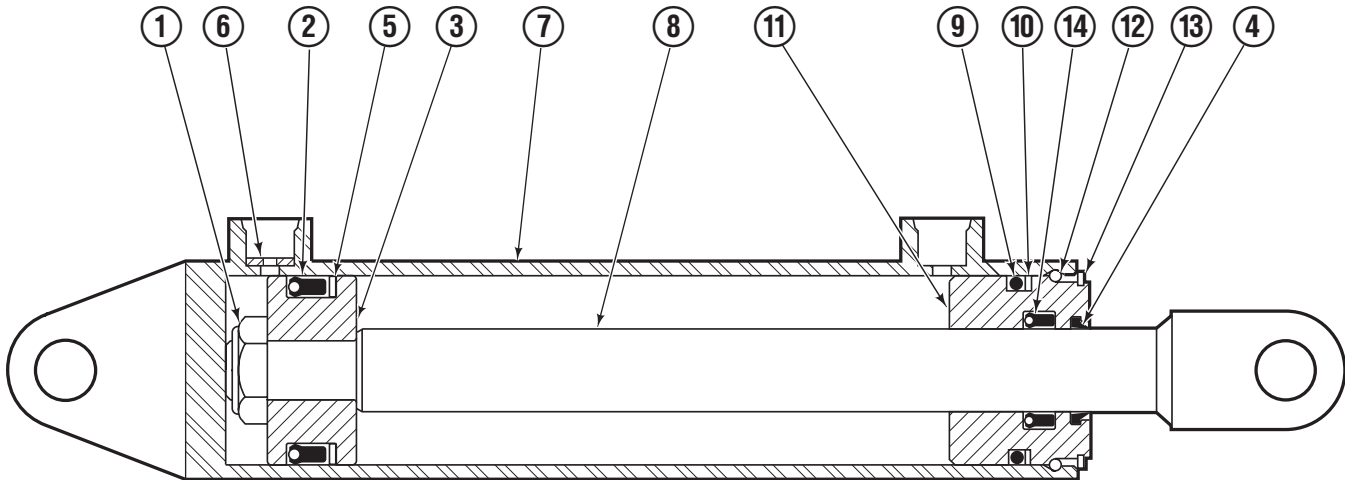

Sideshifter Group

120D			
REF	QTY	PART NO.	DESCRIPTION
		3012784	Sideshift Assembly
1	4	7403	Grease Fitting ▲
2	2	672018	Bearing Segment ▲
3	1	216363	Anchor Bracket
4	2	601676	Fitting, 6-6
5	1	3013159	Faceplate ■
6	1	676649	Cylinder Assembly ●
7	4	678990	Nut, M16
8	2	672726	Cotter Pin
9	2	678528	Clevis Pin
10	4	752903	Capscrew, M16 x 45
11	4	667225	Washer
12	2	208350	Lower Bearing
13	2	204186	Lower Hook
14	2	221906	Fork Stop Decal

■ If the faceplate needs replacing, your best value is to order the complete sideshifter assembly.

▲ Included in Service Kit 672022.

● See Cylinder page for parts breakdown.

Reference: S-20028

Sideshift Cylinder