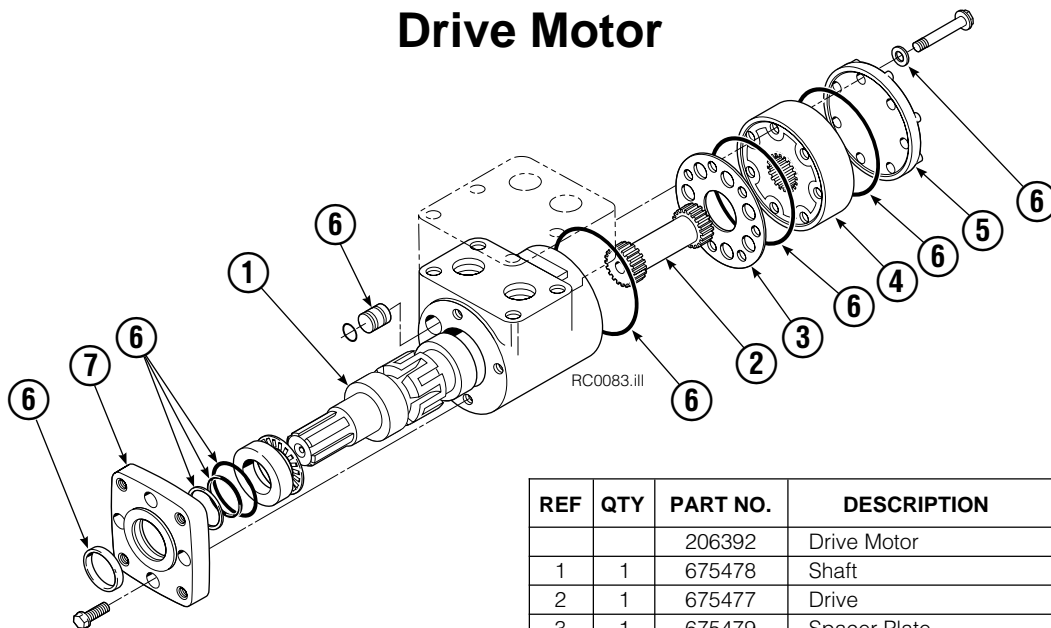

▲ Included in Bearing Service Kit 672481.

● See Drive Group page for parts breakdown.

Reference: Common Parts Group 680700, SK-5359.

Drive Group

REF	QTY	PART NO.	DESCRIPTION	REF	QTY	PART NO.	DESCRIPTION
		795491	Drive Group with 2.8 c.i. Motor	19	1	206392	Drive Motor – 2.8 c.i. ▼
1	6	769570	Capscrew, M12 x 25	20	4	4468	Capscrew, 3/8 NC x .75 GR8
2	1	676855	Cover	21	1	670580	Bearing
3	●	674513	Shim – .005" (blue)	22	1	675609	Worm Gear
4	●	670574	Shim – .010" (brown)	23	1	670581	Bearing
5	●	671757	Shim – .015" (pink)	24	1	7214	Snap Ring
6	●	671758	Shim – .020" (yellow)	25	1	643423	O-Ring
7	2	670579	Bearing	26	1	775552	Cover
8	1	670582	Key	27	1	783609	Seal
9	1	670506	Pinion	28	1	783608	Capscrew, M12 x 16
10	1	775551	Housing	29	4	200882	Capscrew, M8 x 20
11	1	686465	Gasket	30	1	644010	Relief Fitting
12	1	675608	Worm	31	1	604510	Fitting, 6
13	1	775553	Adapter	32	1	656300	Gear Box Lube – 48 oz.
14	2	2705	O-Ring	33	1	668184	Sealant
15	1	670549	Check Valve ▲			670578	Shim Service Kit (items 3-6,25,33)
16	4	6444	Lockwasher			675637	Bearing Service Kit (items 21 & 33)
17	4	607059	Capscrew, 5/16 NC x 1.75 GR8			675638	Bearing Service Kit (items 3-7,25)
18	1	670575	Gasket			685227	Motor Kit-4.5 (items 4,14,18)

- Quantity as required.
- ▲ See Check Valve page for parts breakdown.
- ▼ See Drive Motor page for parts breakdown.

Drive Motor

REF	QTY	PART NO.	DESCRIPTION
		206392	Drive Motor
1	1	675478	Shaft
2	1	675477	Drive
3	1	675479	Spacer Plate
4	1	675480	■ Gerotor Set (101-1768-007)
4	1	685075	■ Gerotor Set (101-1768-009)
5	1	675482	End Cap
6	1	206405	● Service Kit
7	1	685089	■ Flange (101-1768-007)
7	1	685090	■ Flange (101-1768-009)