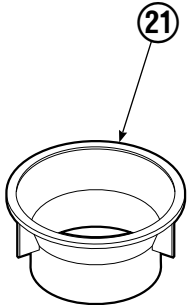

▲ See Revolving Connection page for parts breakdown.
Reference: Common Parts Group 223452R1,R2.

Revolving Connection

RC0922.iii

REF	QTY	PART NO.	DESCRIPTION
		222670	Revolving Connection
1	4	604511	Fitting, 6-6
2	4	611302	Fitting, 6-6
3	1	3138	Snap Ring
4	1	7341	Snap Ring
5	2	564448	O-Ring
6	1	222673	End Block
7	2	768796	Capscrew, M8 x 35
8	1	222674	Shaft
9	1	222671	Body
10	2	605743	Fitting Adapter, 6-6
11	3	214649	Seal
		222679	Service Kit

Short Arm Cylinder

REF	QTY	PART NO.	DESCRIPTION
		555156	Cylinder Assembly
1	1	674840	Bearing
2	1	560997	Nut
3	1	660767	◆ Bearing
4	1	662460	◆ Seal
5	2	638293	◆ Back-Up Ring
6	2	604511	Fitting, 6-6
7	1	556852	Fitting, 4
8	1	557212	Check Valve
9	1	2797	◆ O-Ring
10	1	615140	◆ Back-Up Ring
11	1	554598	◆ Seal
12	1	564930	◆ Wiper
13	1	555240	Rod
14	1	555207	Retainer
15	1	555226	Piston
16	1	2722	◆ O-Ring
17	1	555239	Shell
18	1	667516	Check Valve Service Kit
19	1	—	Spacer
20	2	674840	Bearing
21	1	672909	Seal Loader
		555227	Service Kit

◆ Included in Service Kit 555227.

Reference: S-5306, S-5561

Long Arm Cylinder

REF	QTY	PART NO.	DESCRIPTION
		555153	Cylinder Assembly
1	1	674840	Bearing
2	1	560997	Nut
3	1	660767	◆ Bearing
4	1	662460	◆ Seal
5	2	638293	◆ Back-Up Ring
6	2	604511	Fitting, 6-6
7	1	556852	Fitting, 4
8	1	557212	Check Valve
9	1	2797	◆ O-Ring
10	1	615140	◆ Back-Up Ring
11	1	554598	◆ Seal
12	1	564930	◆ Wiper
13	1	555220	Rod
14	1	555207	Retainer
15	1	555226	Piston
16	1	2722	◆ O-Ring
17	1	555219	Shell
18	1	667516	Check Valve Service Kit
19	1	-	Spacer
20	2	674840	Bearing
21	1	672909	Seal Loader
		555227	Service Kit