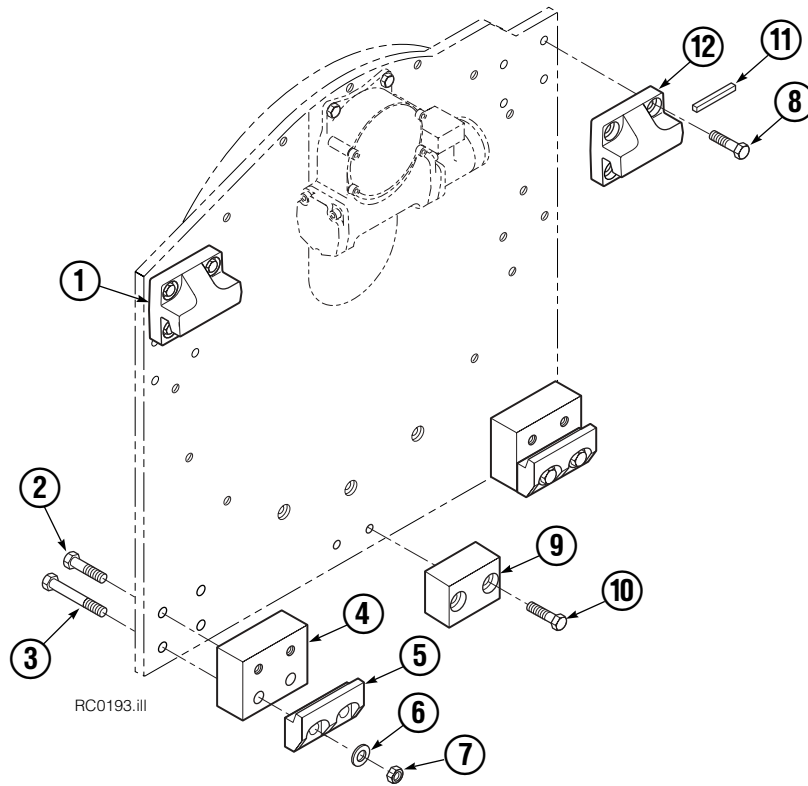

Bolt-On Mounting Group

Class II, 0°			
REF	QTY	PART NO.	DESCRIPTION
		680630	Mounting Group
1	1	670523	Upper Hook – LH
2	4	3709	Capscrew, 5/8 NC x 1.50
3	4	674261	Capscrew, 5/8 NC x 3.75
4	2	676037	Spacer
5	2	675968	Lower Hook
6	4	667225	Washer
7	4	676281	Nut, 5/8 in. ID
8	8	667765	Capscrew, 5/8 NC x 1.50
9	1	680683	Center Spacer
10	2	677828	Capscrew, 1/2 NC x 1.00
11	1	669344	Stop Kit
12	1	670524	Upper Hook – RH