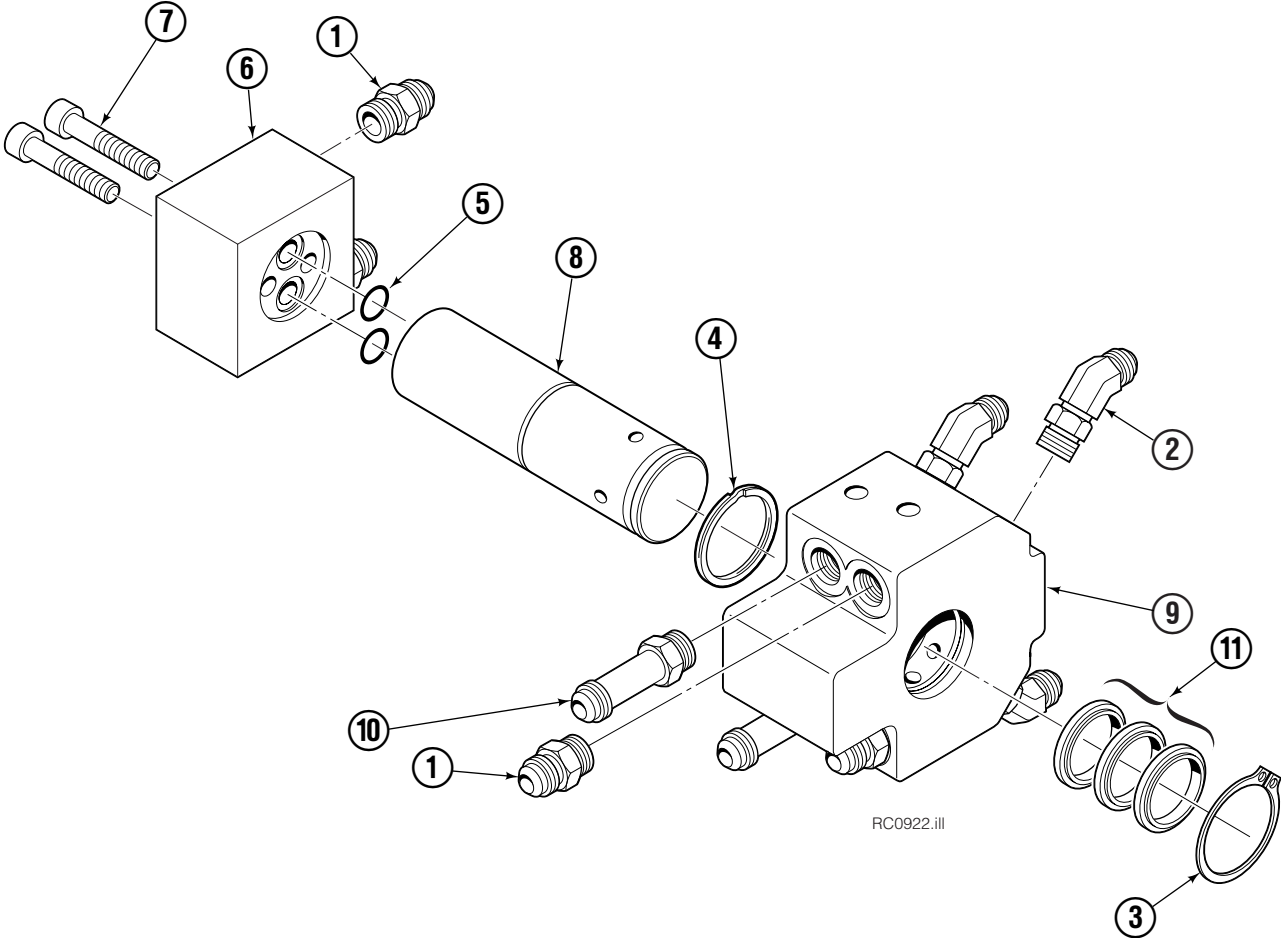

Reference: SK-4962, SK-4963.

Hosing Group

REF	QTY	PART NO.	DESCRIPTION
		223453	Hosing Group
1	4	680115	Hose, 43.75 in.
2	1	222670	Revolving Connection ▲
3	4	680115	Hose, 43.75 in.
4	2	227962	Eye Pin
5	2	4751	Capscrew, .375 x 1.00
6	4	680113	Insert
7	4	673416	Segment

▲ See Revolving Connection page for parts breakdown.
Reference: Common Parts Group 223452R1,R2.

Revolving Connection

RC0922.iii

REF	QTY	PART NO.	DESCRIPTION
		222670	Revolving Connection
1	4	604511	Fitting, 6-6
2	4	611302	Fitting, 6-6
3	1	3138	Snap Ring
4	1	7341	Snap Ring
5	2	564448	O-Ring
6	1	222673	End Block
7	2	768796	Capscrew, M8 x 35
8	1	222674	Shaft
9	1	222671	Body
10	2	605743	Fitting Adapter, 6-6
11	3	214649	Seal
		222679	Service Kit

Short Arm Cylinder

REF	QTY	PART NO.	DESCRIPTION
		555156	Cylinder Assembly
1	1	674840	Bearing
2	1	560997	Nut
3	1	660767	◆ Bearing
4	1	662460	◆ Seal
5	2	638293	◆ Back-Up Ring
6	2	604511	Fitting, 6-6
7	1	556852	Fitting, 4
8	1	557212	Check Valve
9	1	2797	◆ O-Ring
10	1	615140	◆ Back-Up Ring
11	1	554598	◆ Seal
12	1	564930	◆ Wiper
13	1	555240	Rod
14	1	555207	Retainer
15	1	555226	Piston
16	1	2722	◆ O-Ring
17	1	555239	Shell
18	1	667516	Check Valve Service Kit
19	1	—	Spacer
20	2	674840	Bearing
21	1	672909	Seal Loader
		555227	Service Kit