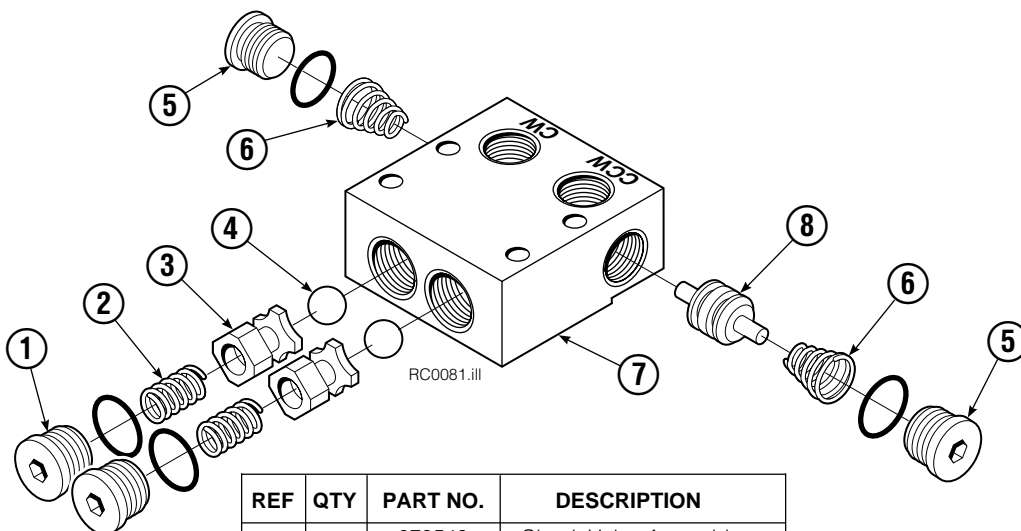

Check Valve

REF	QTY	PART NO.	DESCRIPTION
		670549	Check Valve Assembly
1	2	609453	Fitting, 10
2	2	670552	Spring
3	2	670551	Guide
4	2	7020	Ball
5	2	602580	Fitting, 8
6	2	673989	Spring
7	1	670550	Body
8	1	670553	Spool