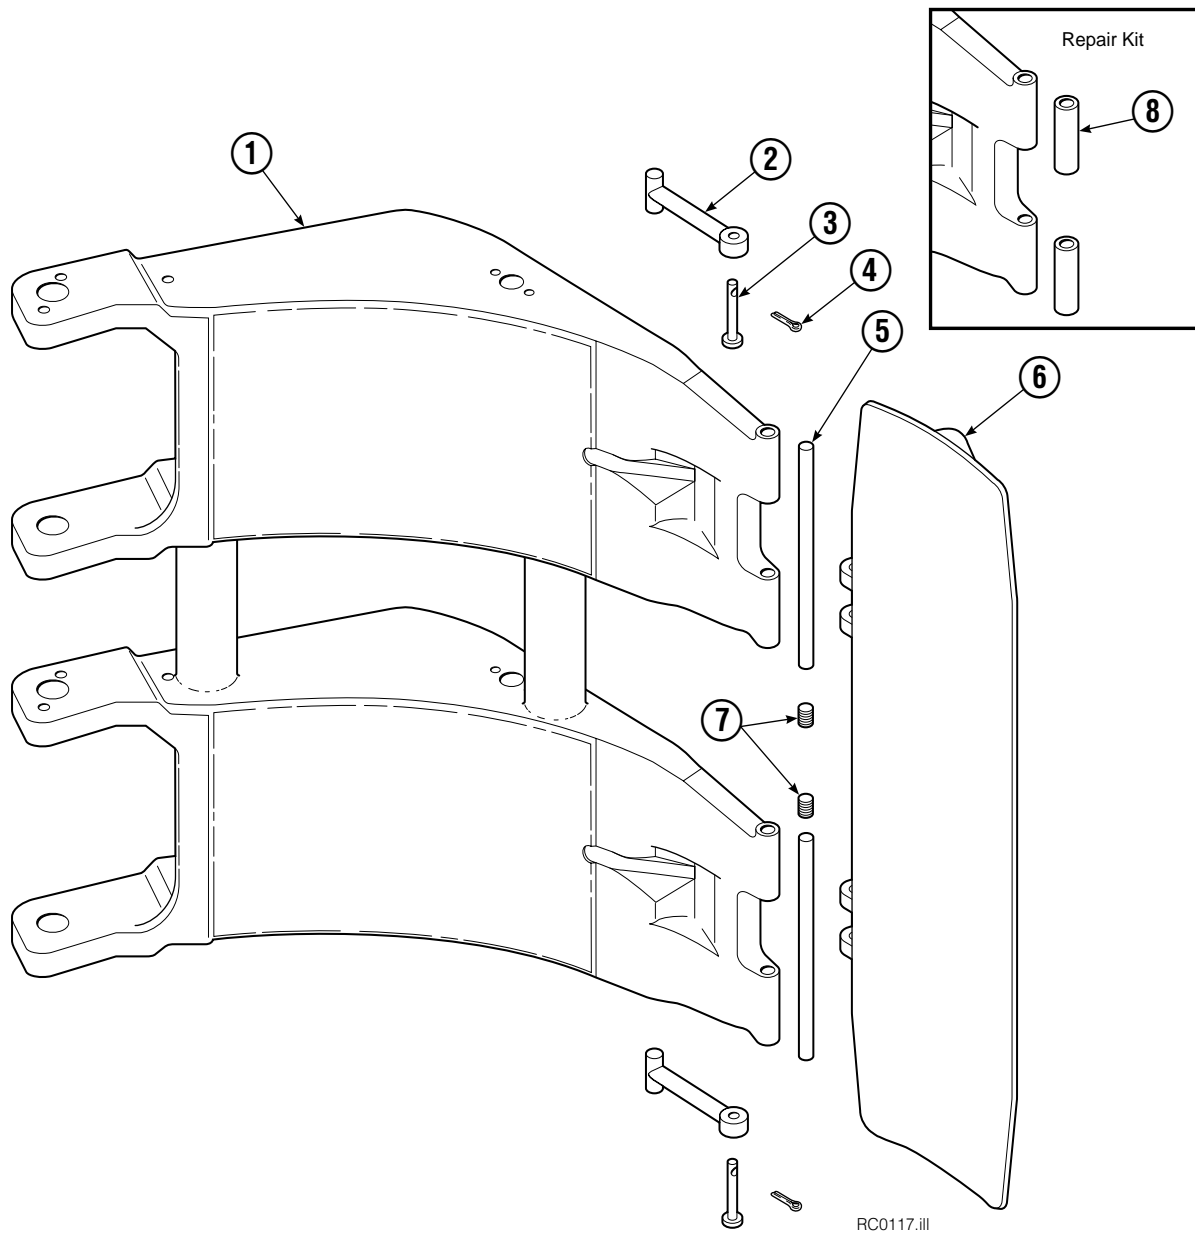

Long Arm

45F			
REF	QTY	PART NO.	DESCRIPTION
		207421	Contact Pad Group – Items 2-7
1	1	680441	Long Arm
2	2	674700	Link
3	2	674265	Clevis Pin
4	2	6525	Cotter Pin
5	2	674701	Pin
6	1	207420	Contact Pad
7	2	604510	Fitting
8	1	674928	Arm Tip Repair Kit

Reference: SK-4959