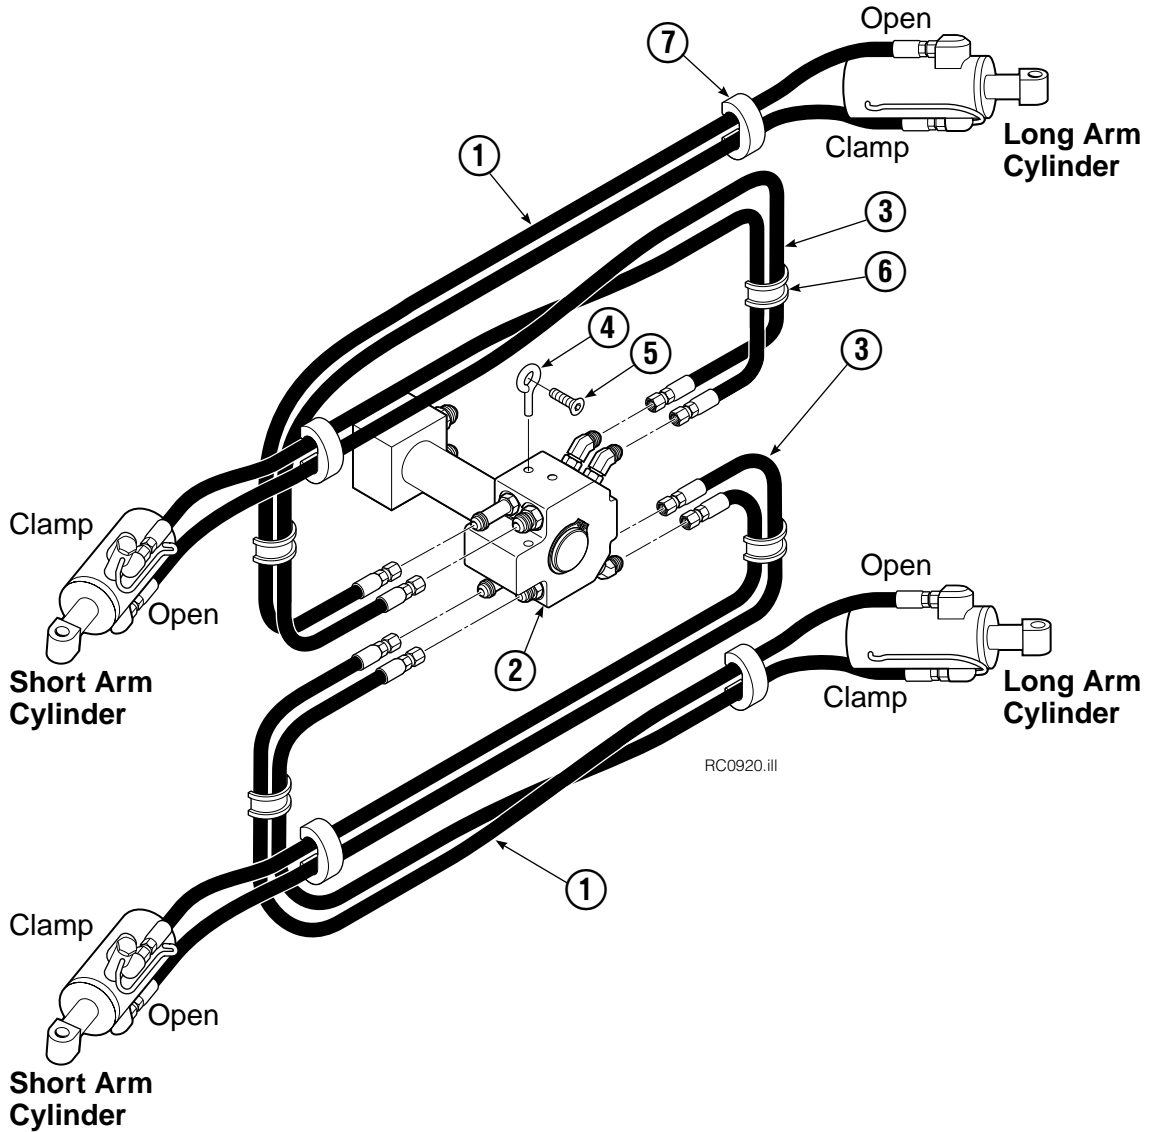

Common Components Group

RC0125.ill

45F			
REF	QTY	PART NO.	DESCRIPTION
		680634	Common Components Group
1	8	674837	Shim
2	24	4466	Capscrew, 3/8 NC x .50
3	8	674827	Retainer
4	8	680639	Pin
5	12	673385	Drive Pin
6	4	674828	Retainer
7	4	674835	Pin
8	16	660200	Shim
9	4	681669	Spacer

Reference: SK-4962, SK-4963.

Hosing Group

REF	QTY	PART NO.	DESCRIPTION
		223453	Hosing Group
1	4	680115	Hose, 43.75 in.
2	1	222670	Revolving Connection ▲
3	4	680115	Hose, 43.75 in.
4	2	227962	Eye Pin
5	2	4751	Capscrew, .375 x 1.00
6	4	680113	Insert
7	4	673416	Segment

▲ See Revolving Connection page for parts breakdown.
Reference: Common Parts Group 223452R1,R2.

Revolving Connection

RC0922.iii

REF	QTY	PART NO.	DESCRIPTION
		222670	Revolving Connection
1	4	604511	Fitting, 6-6
2	4	611302	Fitting, 6-6
3	1	3138	Snap Ring
4	1	7341	Snap Ring
5	2	564448	O-Ring
6	1	222673	End Block
7	2	768796	Capscrew, M8 x 35
8	1	222674	Shaft
9	1	222671	Body
10	2	605743	Fitting Adapter, 6-6
11	3	214649	Seal
		222679	Service Kit